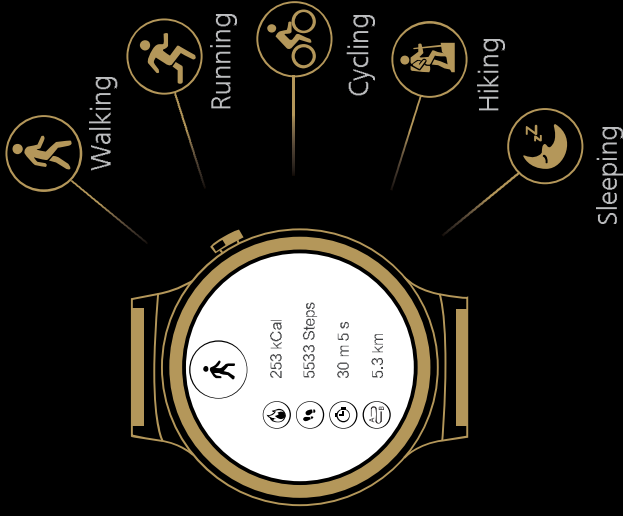

# Message Assistant

A good assistant for you.

More application in Google Play.

# Healthy Life

Recognition of multiple motion states.

Huawei Wearable APP

# S

Precision measurement and meticulous care.

Heart Rate Sensor