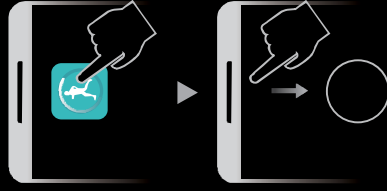

Follow the screen after the connecting.

# Healthy Life

Recognition of multiple motion states.

Huawei Wearable APP