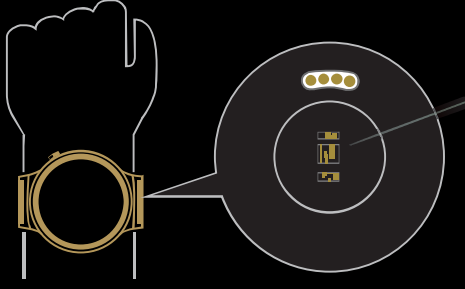

# Healthy Life

Recognition of multiple motion states.

Huawei Wearable APP

# S

Precision measurement and meticulous care.

Heart Rate Sensor