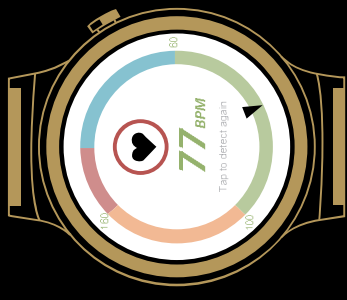

# Healthy Life

Recognition of multiple motion states.

Huawei Wearable APP

# S

Precision measurement and meticulous care.

Heart Rate Sensor