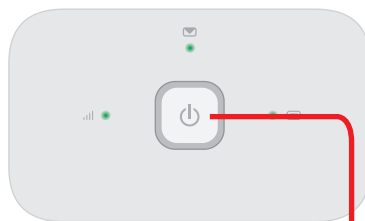

Fold 1
(mountain)

Fold 2
(valley)

Fold 3
(mountain)

1 Open

2 Insert SIM & battery

3 Charge

Get connected
Vodafone Mobile Wi-Fi
R218h

Vodafone
Power to you

Note: you can use your computer's USB port for power as well.

4 Start

5 Connect

Your Vodafone Mobile Wi-Fi
network name & password

SSID sticker here

Push and hold the power key

Choose Wi-Fi on your computer, smartphone or tablet settings, then select your Mobile Wi-Fi network name.