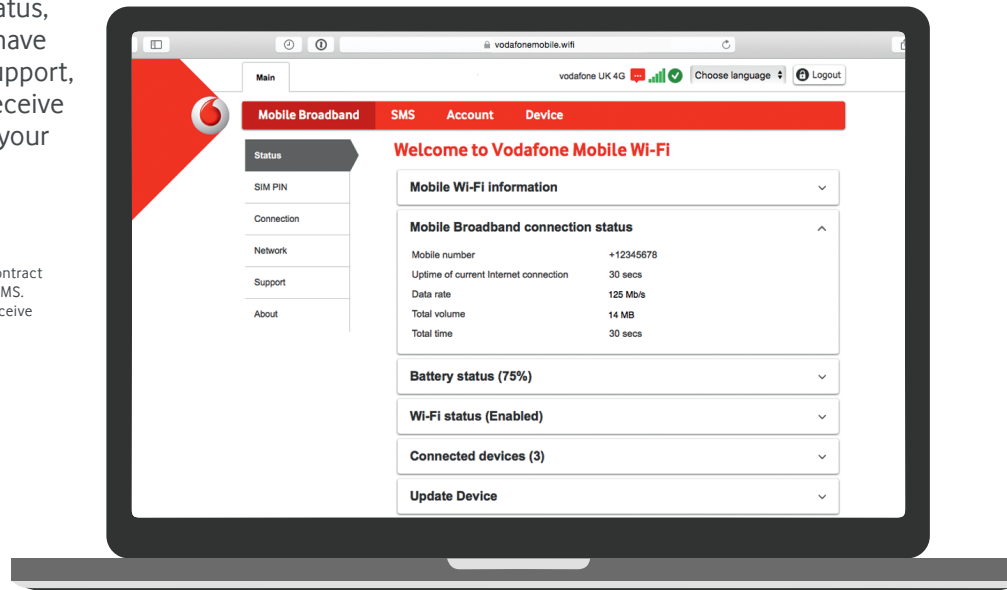

Enter the password to connect and open the web app.

When you first connect to the network you may be asked to activate your SIM. If you're asked to unlock your SIM card, go to <http://vodafonemobile.wifi> and enter the PIN for your SIM.

Turn over for more information about using your Vodafone Mobile Wi-Fi.

Fold 4
(mountain)

Fold 4
(mountain)

Fold 1
(mountain)

Fold 2
(valley)

Fold 3
(mountain)

Using the web interface at vodafonemobile.wifi

You can find the web app on vodafonemobile.wifi if it doesn't appear automatically when you connect. Then login using the password **admin**.

Download the monitor app

The Vodafone Mobile Wi-Fi Monitor app is a quick and easy way to monitor your network on a smartphone or tablet.

Download the app from your device's app store, or scan the appropriate QR code here to take you to the app store.