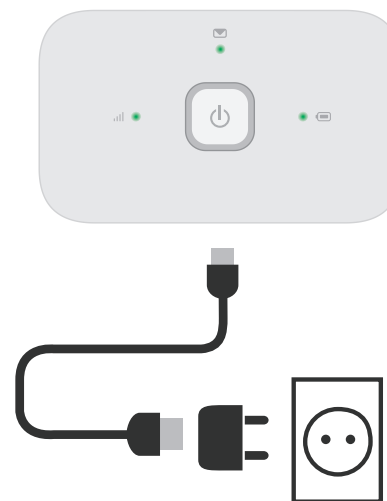

Fold 1
(mountain)

Fold 2
(valley)

Fold 3
(mountain)

1 Open

2 Insert SIM & battery

3 Charge

Get connected
Vodafone Mobile Wi-Fi
R218h

Vodafone
Power to you

Note: you can use your computer's USB port for power as well.

4 Start

5 Connect

Your Vodafone Mobile Wi-Fi
network name & password

SSID sticker here

Push and hold the power key

Choose Wi-Fi on your computer, smartphone or tablet settings, then select your Mobile Wi-Fi network name.