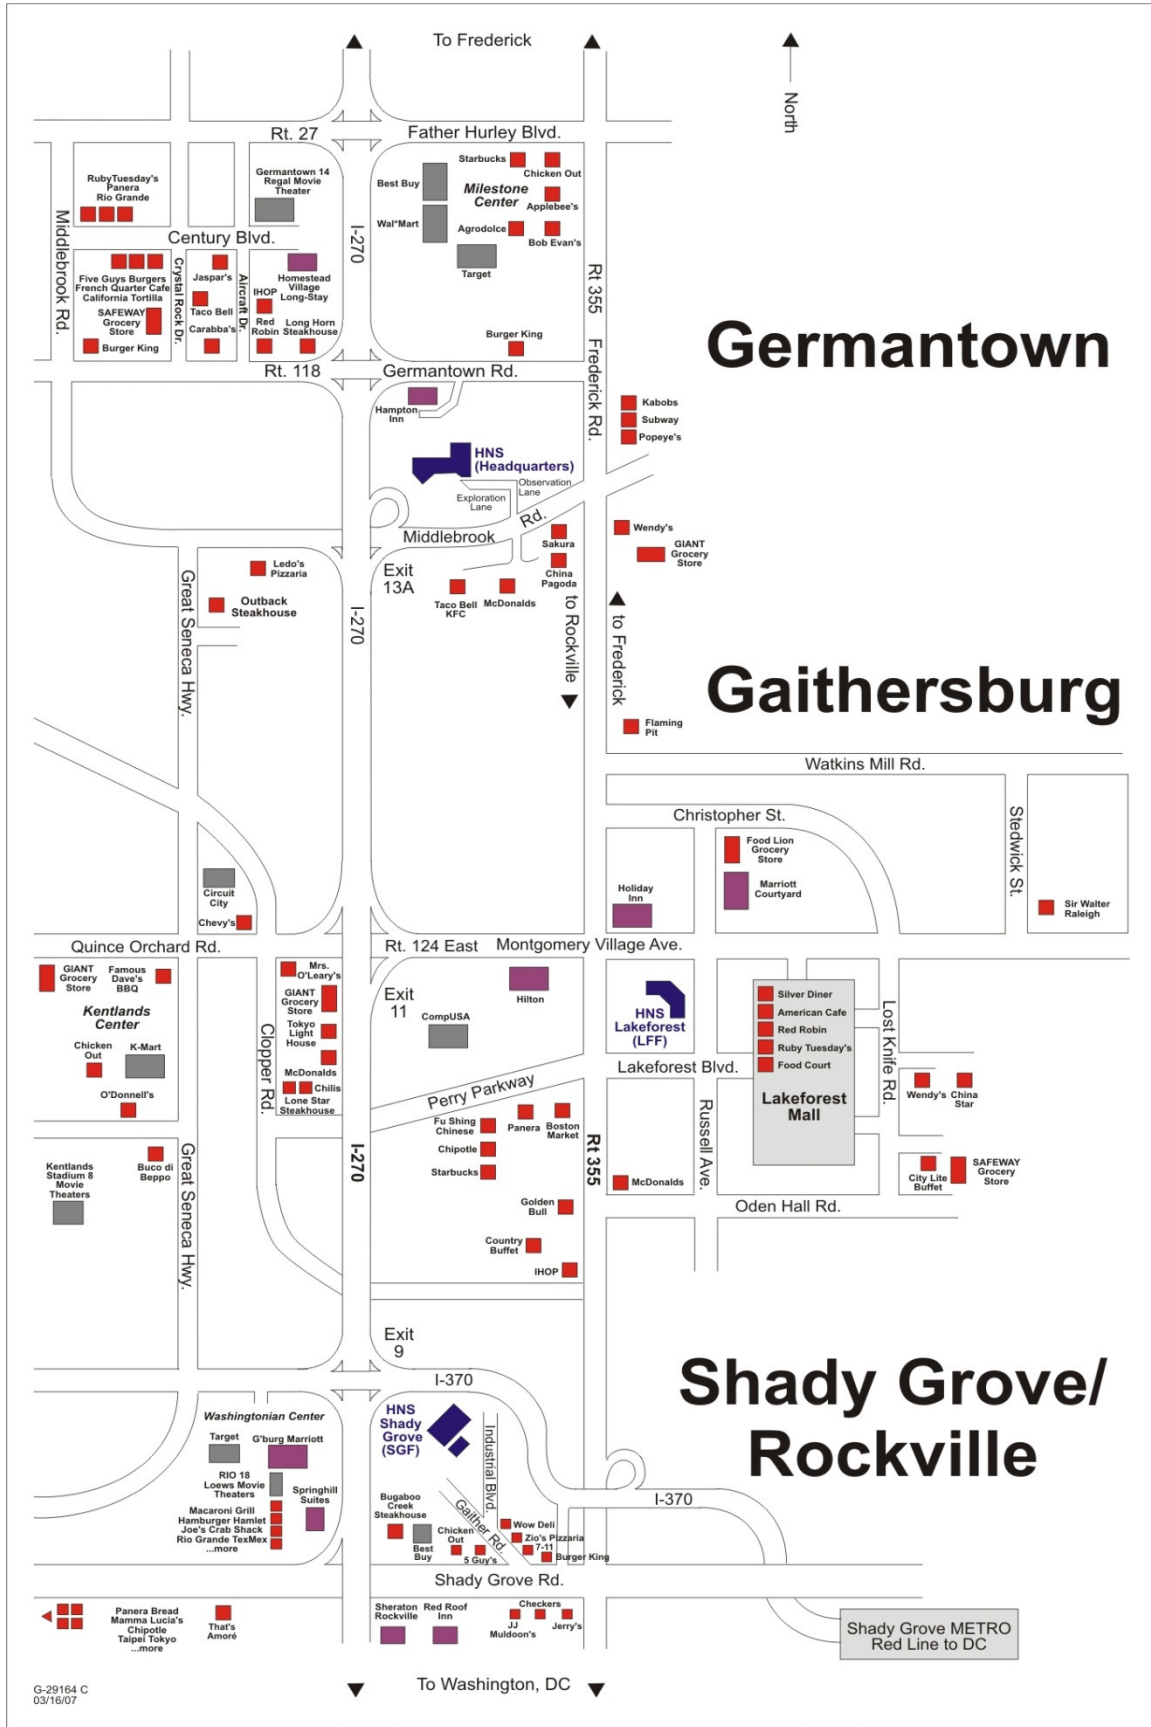

6.0 AREA MAP

G-29184 C
03/16/07