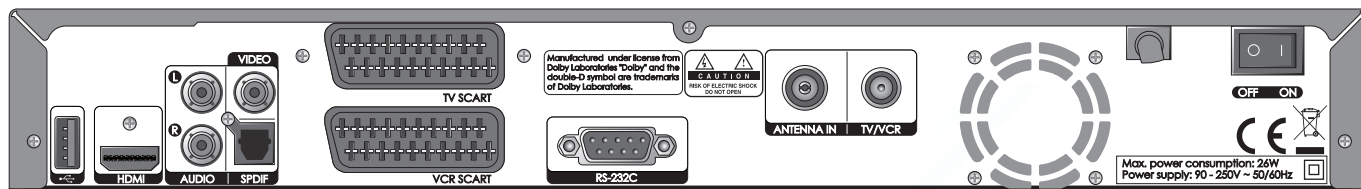

PVR-9300T

Twin Tuner Personal Video Recorder

Specification

System Resource

Flash Memory	4 Mbyte
SDRAM	64 Mbyte
EEPROM	8 Kbyte
HDD	320 GB(SATA)

Tuner & Channel

Input Connector	IEC 169-2 Female
Frequency Range	470MHz to 858MHz
Signal Level	-70 to -10 dBm
Demodulation Mode	OFDM 2K, 8K
FEC mode	1/2, 2/3, 3/4, 5/6, 7/8
Guard Intervals	1/4, 1/8, 1/16, 1/32

MPEG Transport Stream A/V Decoding

Transport Stream	MPEG-2 ISO/IEC 13818
Profile Level	MPEG2 MP@ML
Input Rate	15Mbit/s Max
Aspect Ratio	4:3, 16:9
Video Resolution	720p, 576p
Audio Decoding	MPEG/MusiCam Layer I & II
Audio Mode	Single/Dual mono/Stereo/Joint stereo

Front

Display	LCD
Buttons	Standby, Power, TV/Radio, ←, →, ↑, ↓, OK, CH-, CH+, Guide, Menu, ●, ■
CI Slot	1

Rear

SCART	1 TV, 1 VCR(RGB/YPbPr)
RF	1 Input
RCA	2 Set(1 Video, 2 Audio, 1 Component)
S/PDIF	1
HDMI	Upscaling
Data port	RS-232C
USB	1(No function)
Power cord Type	UK 3pin Fixed

Power Supply

Input Voltage	AC 90~250V, 50/ 60Hz
Type	Switching Mode Power Supply(SMPS)
Power Consumption	Operation - Max 26W Power Saving in Standby - 0.9W
Protection	Separate internal fuse & lightning protection

Physical Specification

Size	360 x 50 x 245 mm
Weight(Net)	2.9Kg

※ Specifications and functions may be changed for improvement without notice in advance.