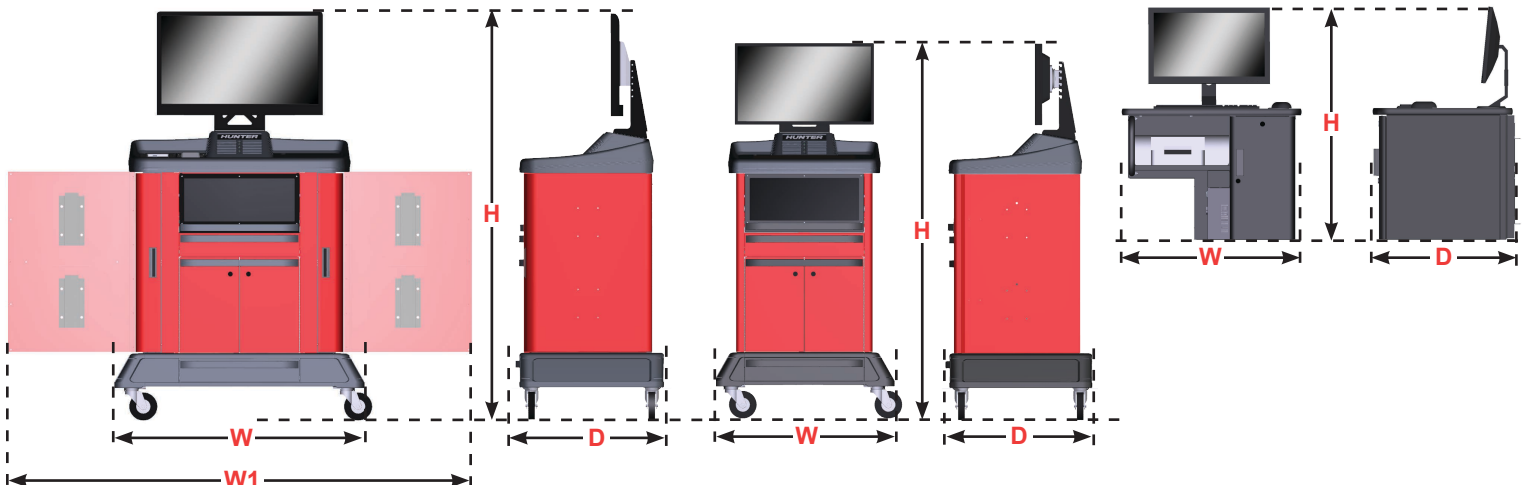

**Space consideration for storage of accessories and targets:** For large and compact consoles, add 29 inches to width for TD targets and add 10 inches to depth for rear accessory storage.

If mounting two DSP700T sensors and mini adaptors, add 32 inches to width and 10 inches to depth (front).

If mounting four DSP700T sensors and adaptors, add 32 inches to width, 10 inches to depth (front) and 12 inches to depth (rear).

**Large Premium Console**

**Compact Premium Console**

**Column / Wall Console**