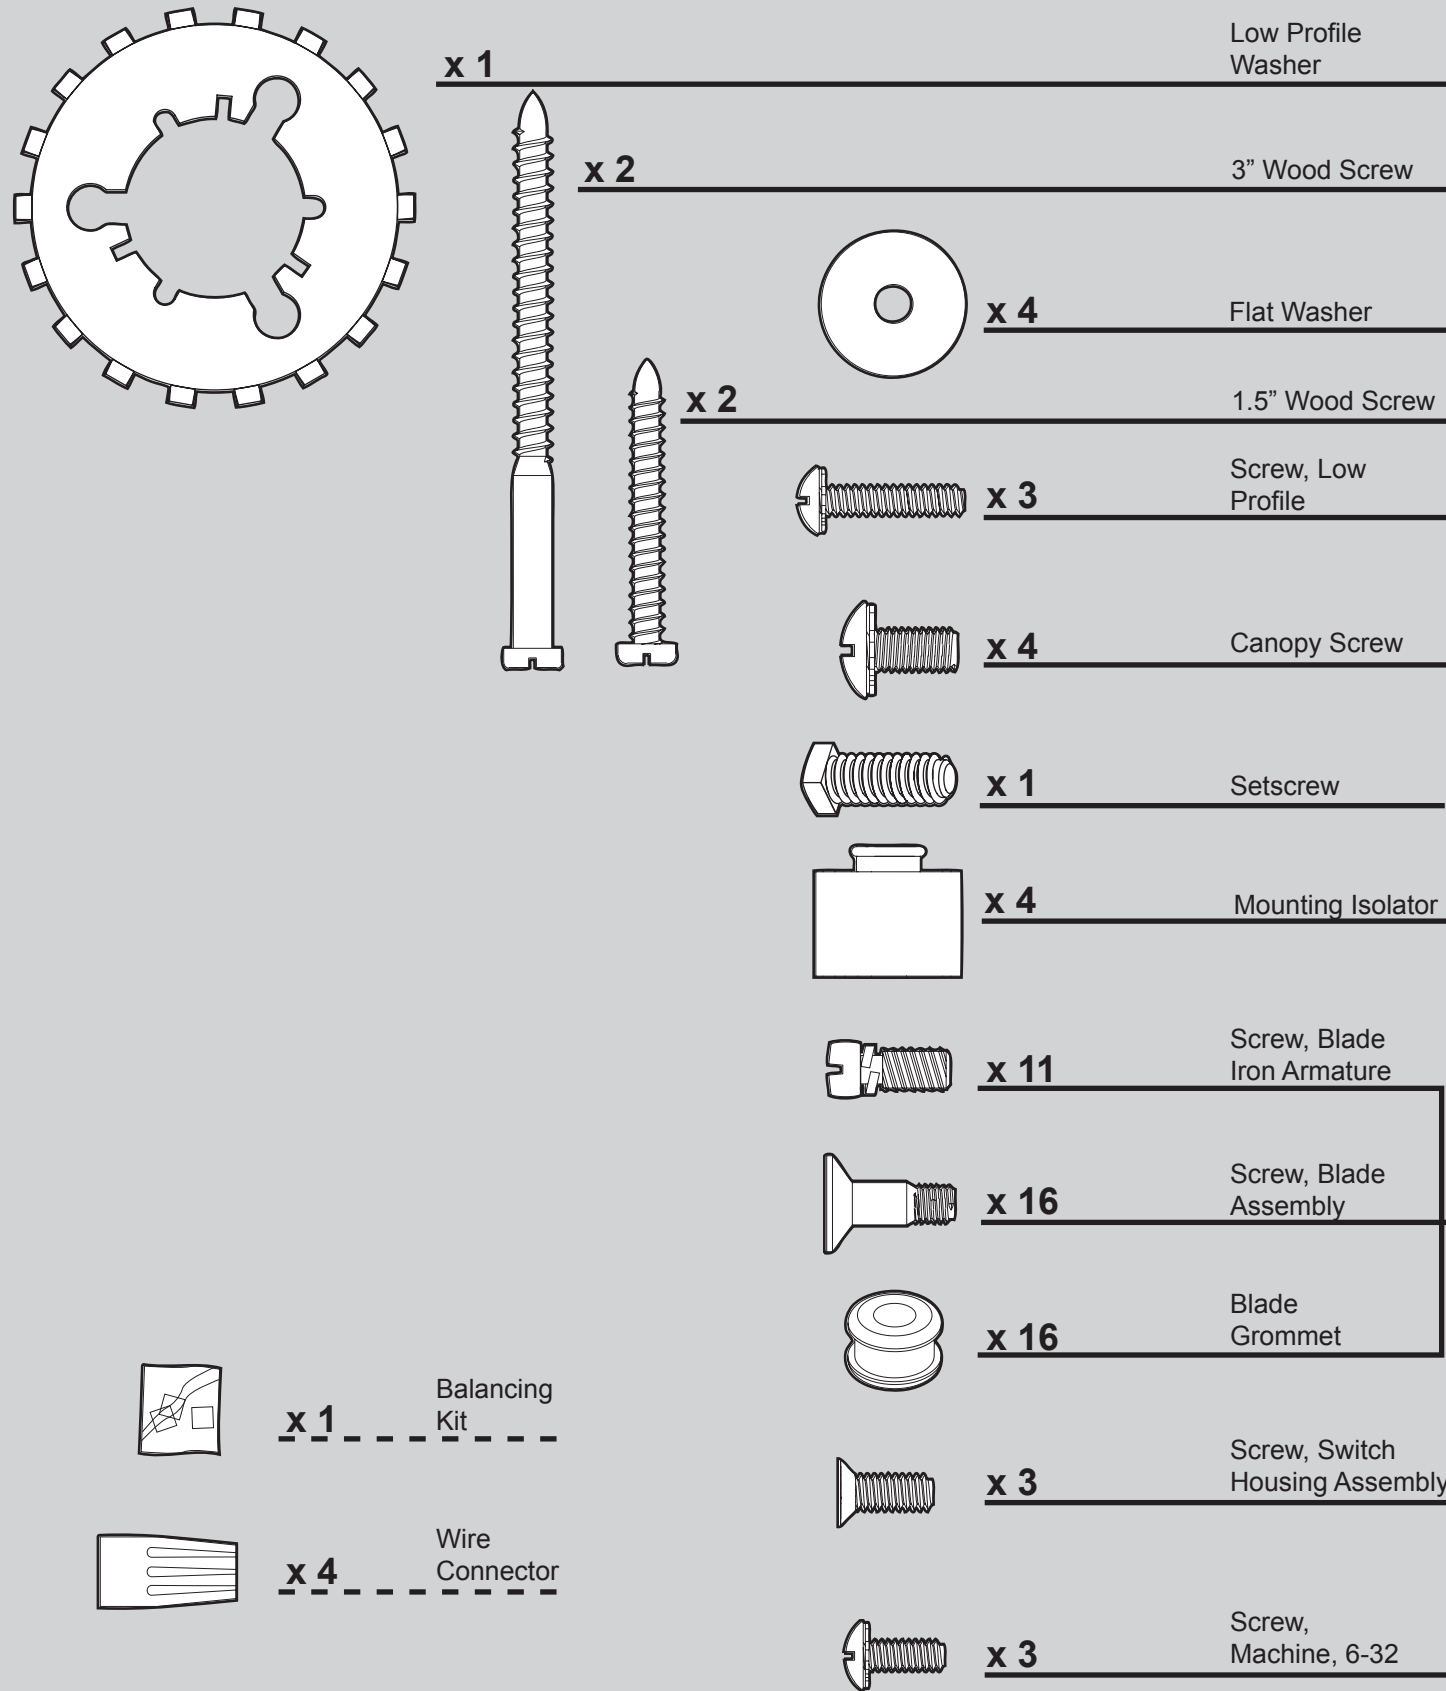

Hardware

(Drawn to Scale)

Fan Parts

(Not Drawn to Scale)

PARTS GUIDE

Hunter

Using this Parts Guide, make sure all parts are included in the box.

If parts are missing, **DO NOT RETURN**

THIS ITEM TO THE STORE, call 888-830-1326 for assistance.

THIS PARTS GUIDE IS FOR REFERENCE ONLY.

REFER TO THE INSTALLATION MANUAL FOR FULL ASSEMBLY INSTRUCTIONS.

Parts List		
	Model #	21325
	Asm. Dwg. #	98856-01
	Finish	Northern Sienna
Item Name	Qty	Part #
Hanging System Kit	1	96970-93
Ceiling Plate		
Canopy		
Canopy Trim Ring		
Hanger Ball / Downrod Assembly		
Setscrew		
Low Profile Washer		
Canopy Screw		
Wood Screw		
Flat Washer		
Mounting Isolator		
Screw, Low Profile		
Switch Housing Assembly	1	98859-01
Blade Iron Set	1	98718-05
Blade Set	1	76697-43
Screw, Blade Iron Armature	11	63755-05
Hardware Kit	1	98856-00-860
Blade Grommet		
Blade Assembly Screw		
Screw, Machine, 6-32		
Wire Connector		
Screw, Switch Housing Assembly		
Balancing Kit	1	07570-01
Pull Chain Pendant	1	74393-08
Pull Chain	1	63756-11
Light bulb / Bulb	3	66763-01
Globe Assembly Nut	3	75642-02
Globe/Shade	3	88715-01

Materiales

(no dibujados a escala)

x 1

Roseta de perfil bajo

x 2

3" Tornillo de madera

x 4

Arandela plana