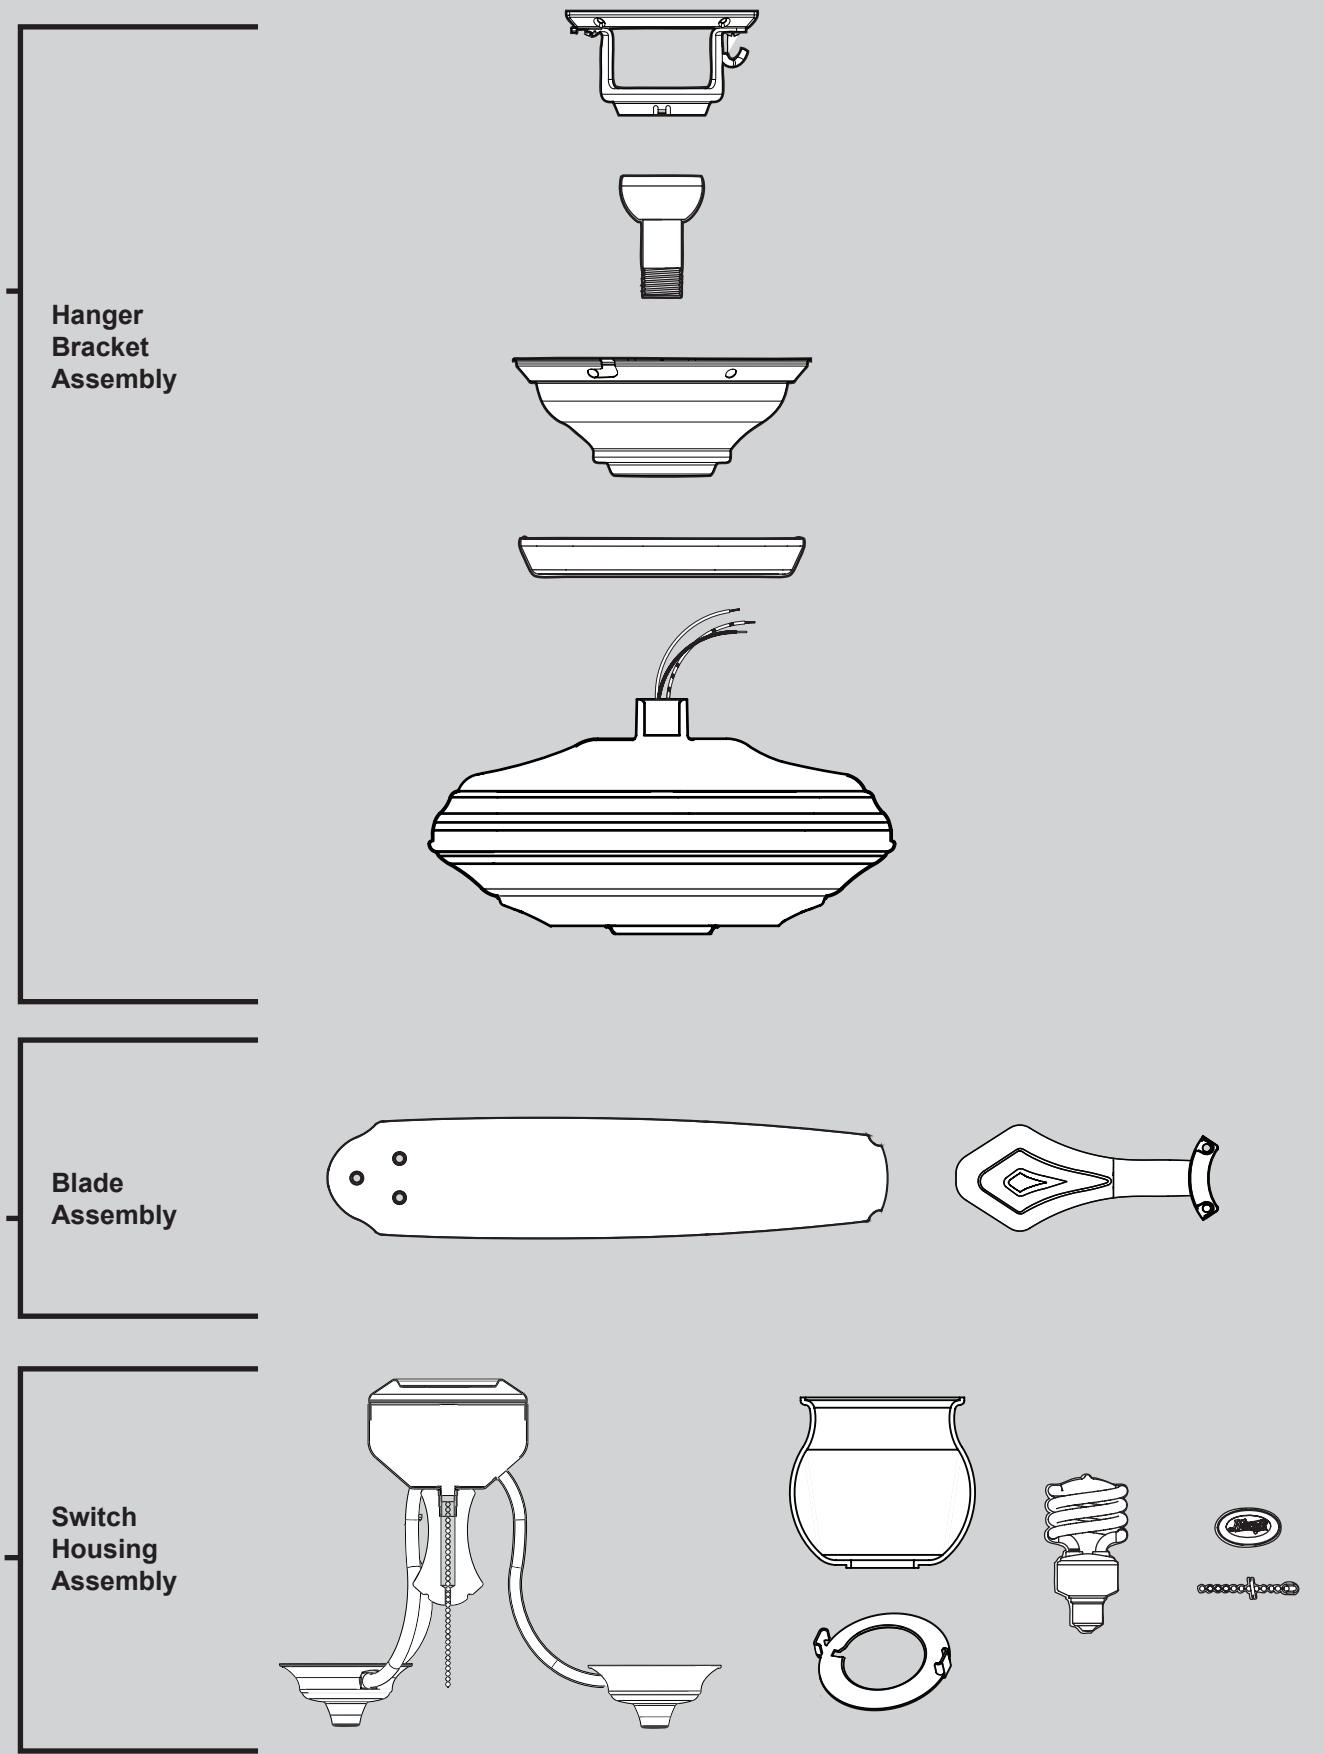

Hardware

(Drawn to Scale)

Fan Parts

(Not Drawn to Scale)

PARTS GUIDE

Hunter

Using this Parts Guide, make sure all parts are included in the box.

If parts are missing, **DO NOT RETURN**

THIS ITEM TO THE STORE, call 888-830-1326 for assistance.

THIS PARTS GUIDE IS FOR REFERENCE ONLY.

REFER TO THE INSTALLATION MANUAL FOR FULL ASSEMBLY INSTRUCTIONS.

Parts List		
	Model #	21325
	Asm. Dwg. #	98856-01
	Finish	Northern Sienna
Item Name	Qty	Part #
Hanging System Kit	1	96970-93
Ceiling Plate		
Canopy		
Canopy Trim Ring		
Hanger Ball / Downrod Assembly		
Setscrew		
Low Profile Washer		
Canopy Screw		
Wood Screw		
Flat Washer		
Mounting Isolator		
Screw, Low Profile		
Switch Housing Assembly	1	98859-01
Blade Iron Set	1	98718-05
Blade Set	1	76697-43
Screw, Blade Iron Armature	11	63755-05
Hardware Kit	1	98856-00-860
Blade Grommet		
Blade Assembly Screw		
Screw, Machine, 6-32		
Wire Connector		
Screw, Switch Housing Assembly		
Balancing Kit	1	07570-01
Pull Chain Pendant	1	74393-08
Pull Chain	1	63756-11
Light bulb / Bulb	3	66763-01
Globe Assembly Nut	3	75642-02
Globe/Shade	3	88715-01

Materiales

(no dibujados a escala)

x 1

Roseta de perfil bajo

x 2

3" Tornillo de madera

x 4

Arandela plana