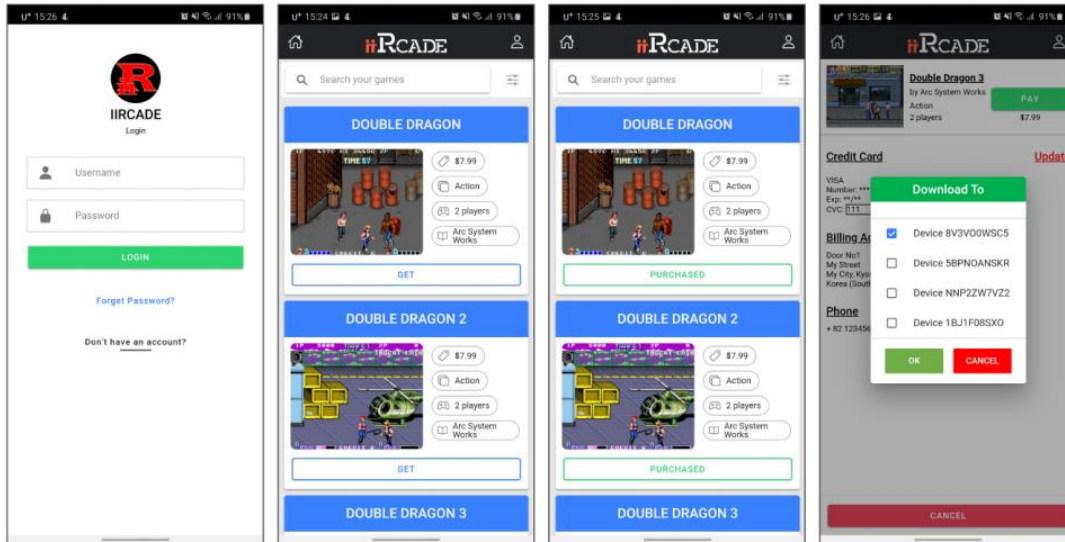

3. System's Main Menu Screen

*LCD Screen

- ① **System Status Display** : Displays date, time, and Wi-Fi connection status.
- ② **Game Genre Selection Tabs** : Displays Recent games tab, All games tab, Game Genre tab, Settings tab.
- ③ **Content Area** : Displays contents of selected tab.

4. Game Genre Selection Tabs

*Joystic Keyboard module

*Screen Menu tabs

- ① Power button : press for 3 seconds to turn system power on or off.
- ② Use joystick to move through game genre tabs to select a desired genre tab.
- ③ Push button A to enter into the selected game genre tab.

5. Game Installation – iiRcade Store

*mobile

User Login

①

Game List

②

Game Purchase

③