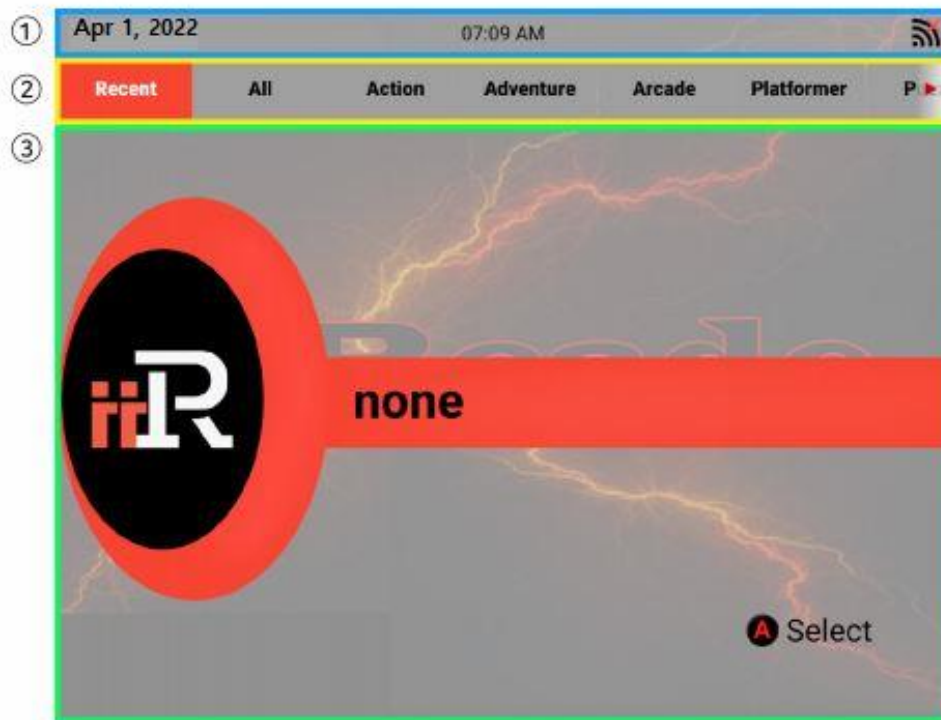

1. Information

iiRcade Bartop (IRORO2-128C19), the ultimate connected arcade machine that allows gamers of all ages to own and play their favorite retro arcade games and modern games in the true arcade style at home, iiRcade will be the ultimate home arcade machine providing gamers with their favorite officially licensed modern and retro games.

3. System's Main Menu Screen

*LCD Screen

- ① **System Status Display** : Displays date, time, and Wi-Fi connection status.
- ② **Game Genre Selection Tabs** : Displays Recent games tab, All games tab, Game Genre tab, Settings tab.
- ③ **Content Area** : Displays contents of selected tab.