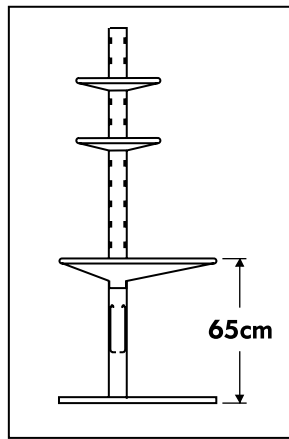

# FREDRIK

**WORKSTATION 96X62**

Design and Quality  
IKEA of Sweden

4x

4x

2x

4x

**1**

**2**

**3**

**4**

**5**

**6**

**7**

8

9