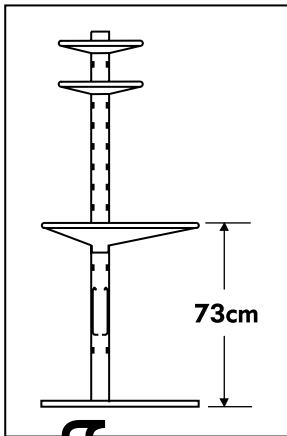

# FREDRIK

**WORKSTATION 96X62**

Design and Quality  
IKEA of Sweden

4x

4x

2x

4x

**1**

**2**

**3**

**4**

**5**

**6**

**7**

8

9