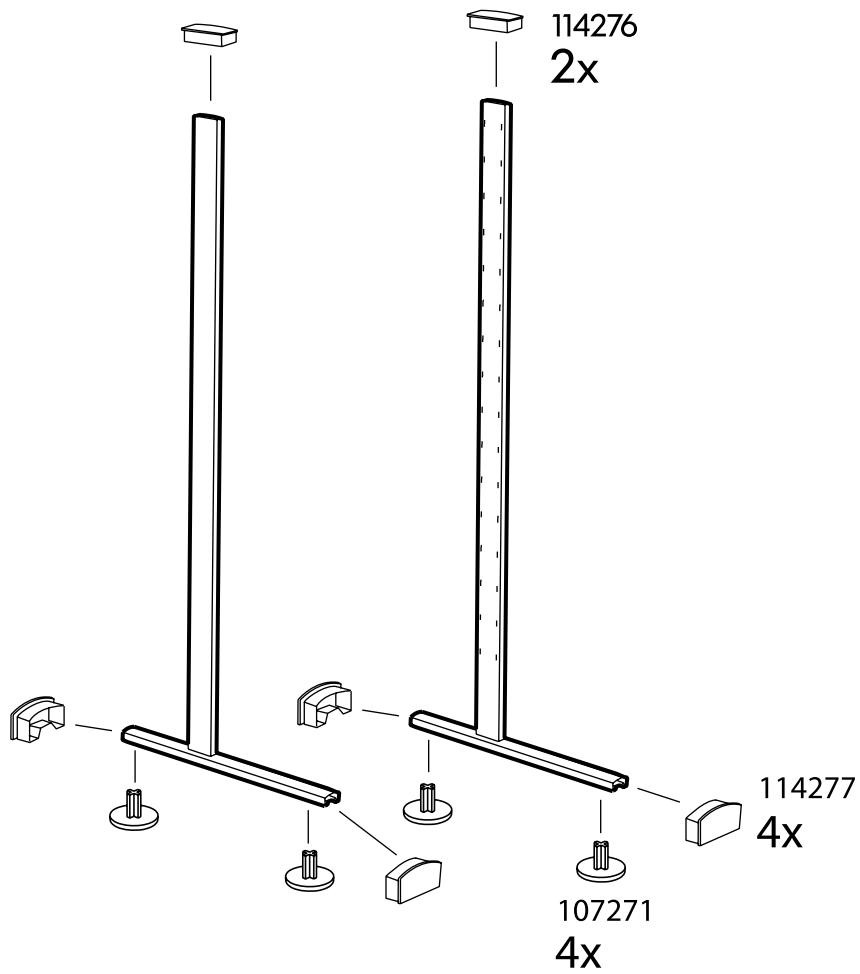

# FREDRIK

**WORKSTATION 96X62**

Design and Quality  
IKEA of Sweden

4x

4x

2x

4x

**1**

**2**

**3**

**4**

**5**

**6**

**7**

8

9