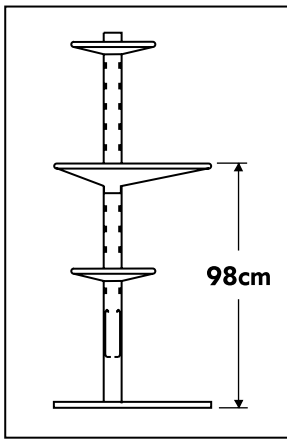

# FREDRIK

**WORKSTATION 96X62**

Design and Quality  
IKEA of Sweden

4x

4x

2x

4x

**1**

**2**

**3**

**4**

**5**

**6**

**7**

8

9