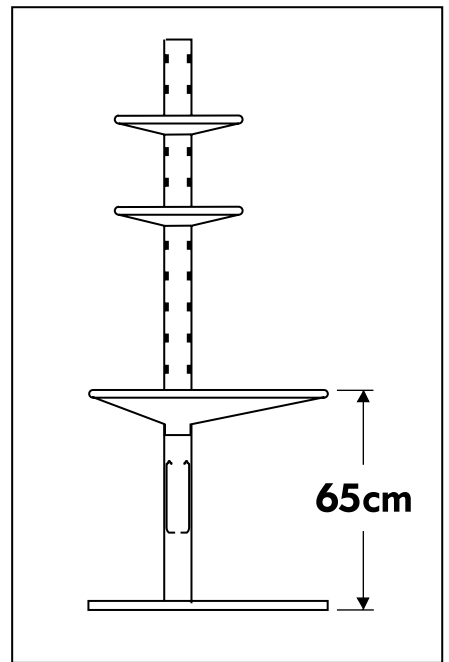

# FREDRIK

**WORKSTATION 120X72**

Design and Quality  
IKEA of Sweden

109067

4x

107271

4x

114276

2x

114277

4x

**1**

**2**

**3**

**4**

**5**