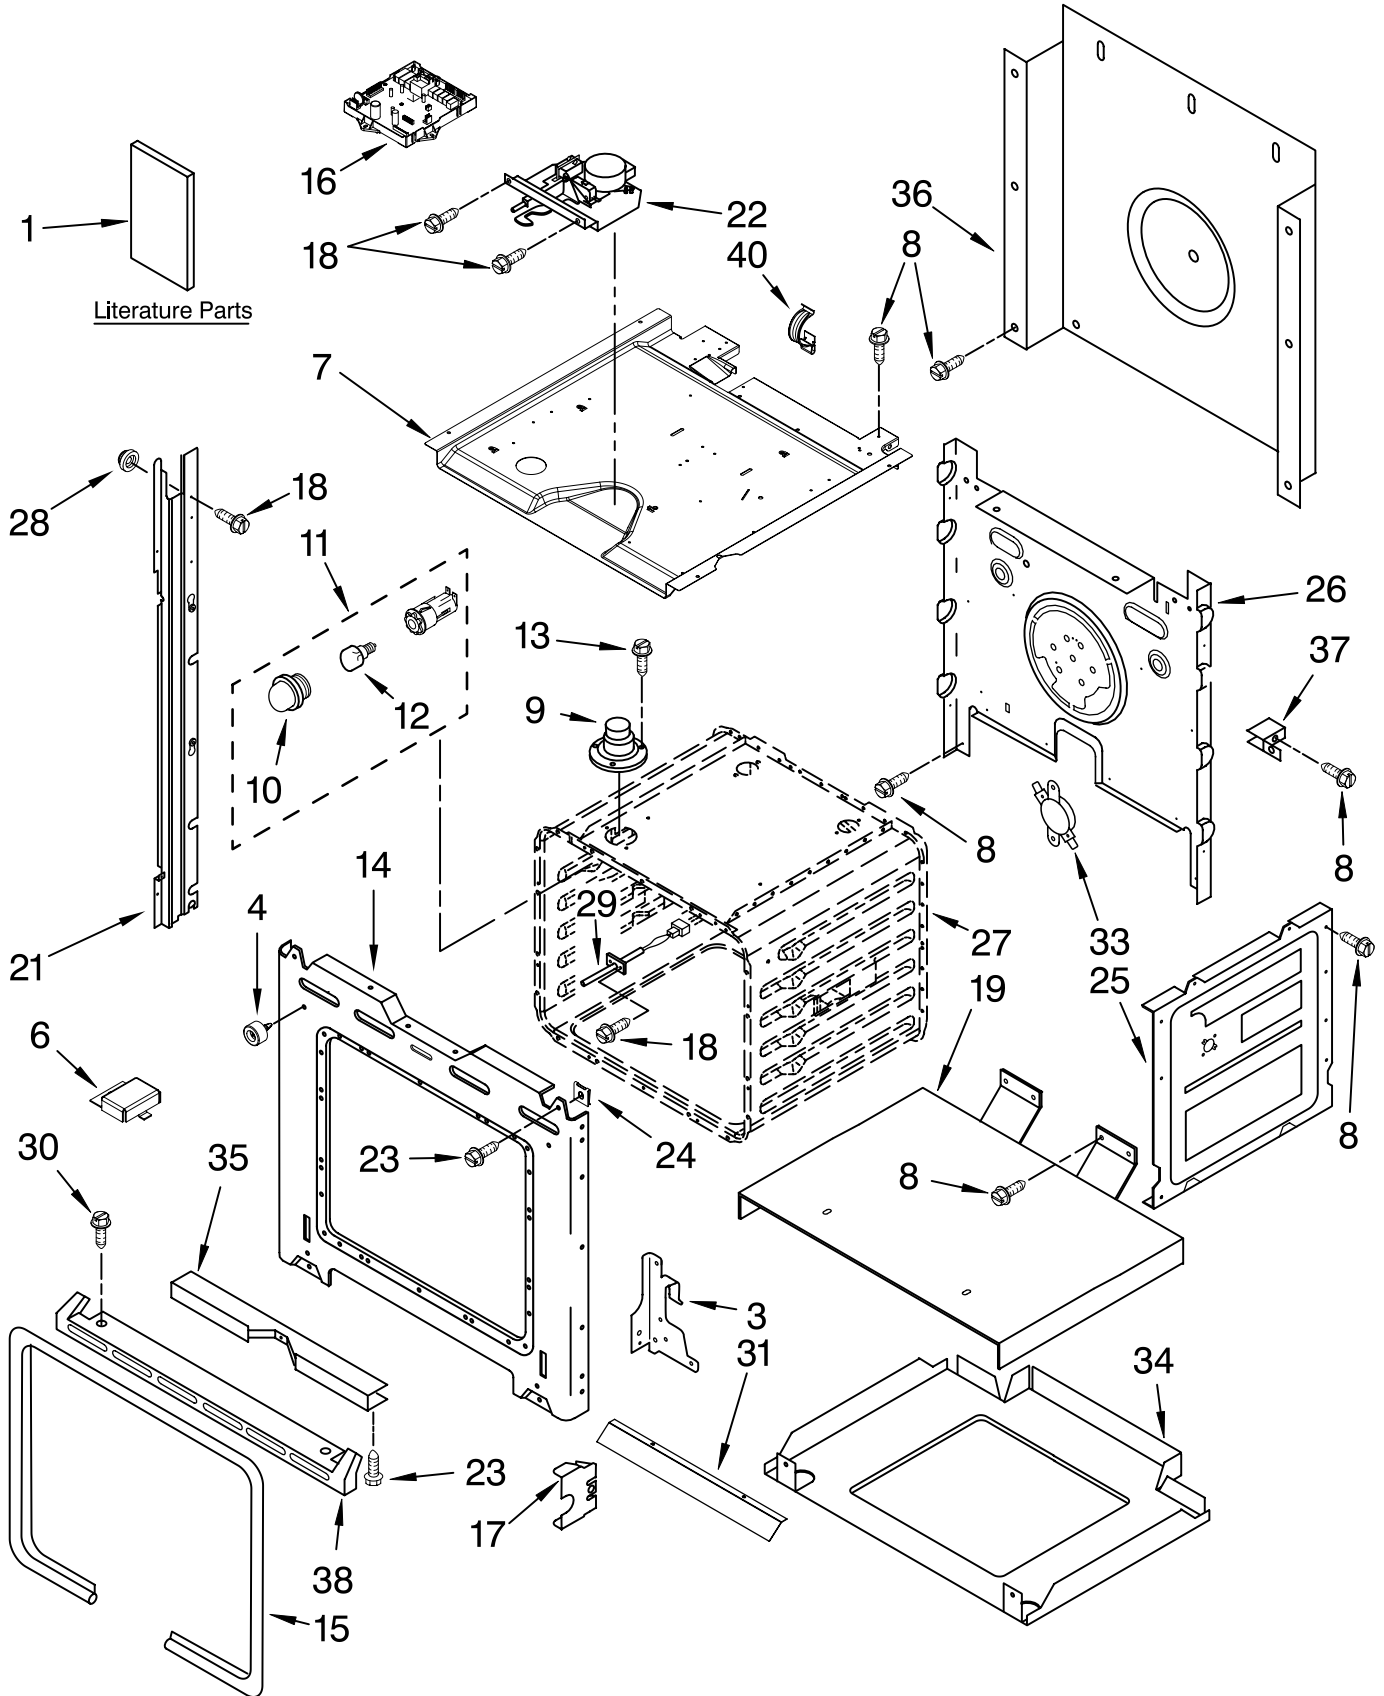

OVEN PARTS

For Models: IBS550PWW00, IBS550PWS00
(White) (Stainless)

30" BUILT-IN
ELECTRIC OVEN
SELF CLEAN
THERMAL CONVECTION

FOR ORDERING INFORMATION REFER TO PARTS PRICE LIST

OVEN PARTS

For Models: IBS550PWW00, IBS550PWS00

(White) (Stainless)

Illus. No.	Part No.	DESCRIPTION	Illus. No.	Part No.	DESCRIPTION	Illus. No.	Part No.	DESCRIPTION
1		Literature Parts	12	4452166	Bulb, Light	29	W10131825	Sensor
	W10210919	Instructions, Installation	13	3196176	Screw	30	3400805	Screw
	W10075750	Instruction, Installer	14	W10115831	Frame, Front	31	9760677	Deflector, Vent
	W10270566	Owners Manual	15	4455382	Gasket, Door	33	9759243	Thermostat
	W10201489	Tech Sheet	16	W10158972	Control	34	9759713	Base, Chassis
	8304572	Installation/ Undercounter	17	4452152	Bracket, Mounting	35	4448933	Retainer, Gasket
3		Hinge Receiver	18	4449154	Screw	36	4451747	Cover, Back
	4455606	Right	19	4451478	Support, Insulation	37	4449845	Support, Bracket
	4455605	Left	21		Rail, Mounting	38	W10163965	Trim, Bottom
4	W10105790	Bumper, Door		W10158955	Right	40	98997	Clip
6	8285593	Cover, Wire		W10158956	Left	FOLLOWING PARTS NOT ILLUSTRATED		
7	8303099	Top Chassis	22	9760888	Latch, Motorized	INSULATION		
8	4449809	Screw	23	4449040	Screw		4449316	Insulation, Wrap
9	4452158	Tube, Vent	24	4450118	Nut		4450365	Insulation, Back
10	W10067870	Lens, Light	25	4455641	Side, Chassis			
11	W10009930	Assembly, Oven Light	26	W10161110	Back, Chassis			
			27		Liner, Oven (Not serviceable)			
			28	4448444	Grommet			

FOR ORDERING INFORMATION REFER TO PARTS PRICE LIST

OVEN DOOR PARTS

For Models: IBS550PWW00, IBS550PWS00
(White) (Stainless)

Illus. No.	Part No.	DESCRIPTION
1	9759413	Door Liner
2	9760577	Hinge, Door Right
	9760578	Left
3	4449259	Glass, Inner
4	4451722	Insulation, Door
5	4449743	Screw
6	W10169394	Screw
7	9759225	Glass, Inner