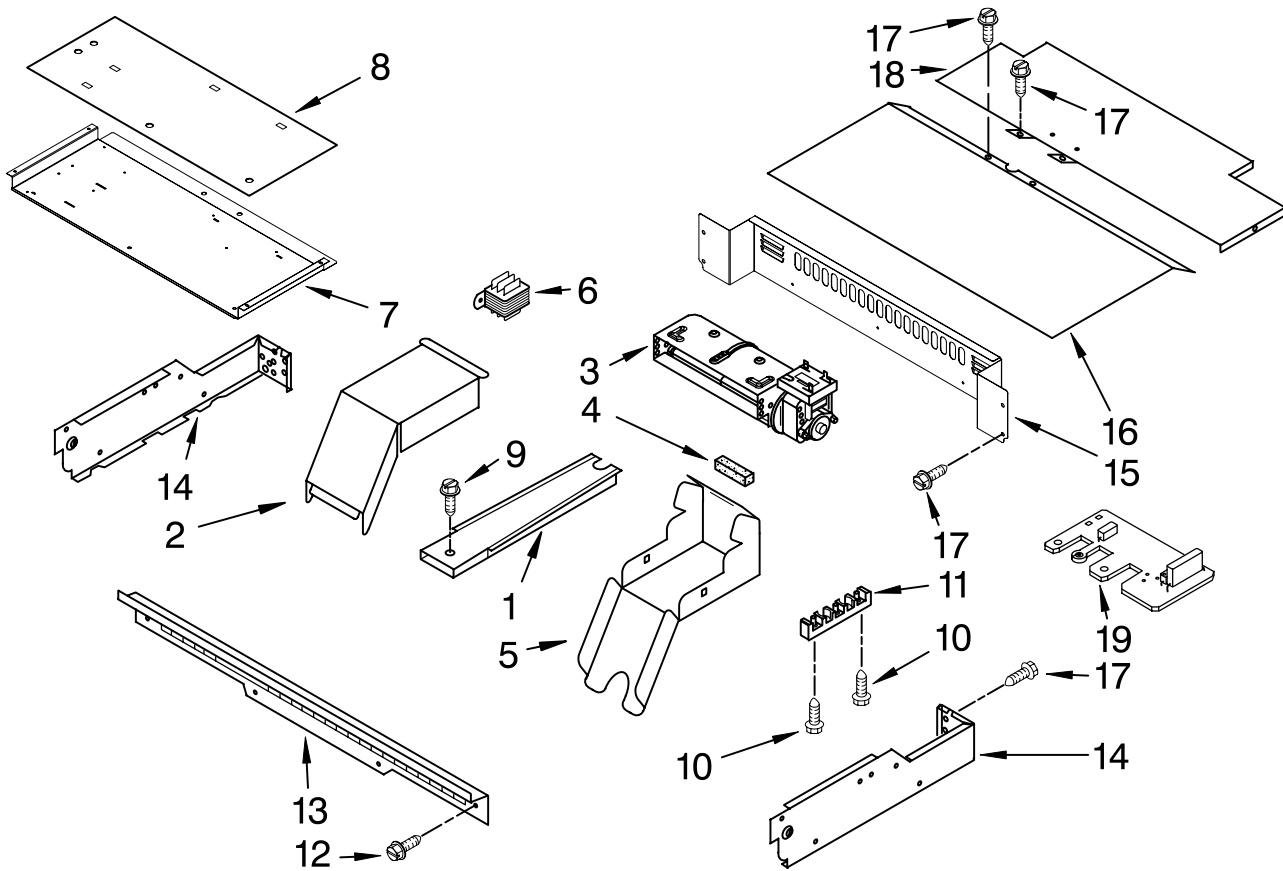

TOP VENTING PARTS

For Models: IBS550PWW00, IBS550PWS00

(White) (Stainless)

Illus. No.	Part No.	DESCRIPTION
1	4451759	Vent, Exhaust
2	4455178	Elbow, Vent-Top
3	8300223	Blower
	4455352	Bracket
4	4451758	Block, Foam
5	4455177	Elbow, Vent-Bottom
6	9760587	Transformer, Control

Illus. No.	Part No.	DESCRIPTION
7	W10171405	Mounting Plate
8	8303076	Insulation
9	4449040	Screw
10	3400080	Screw
11	7401P038-60	Block, Terminal
12	4450038	Screw
13	8303497	Vent, Control Panel

Illus. No.	Part No.	DESCRIPTION
14		Side, Control Top
	4451597	Right
	4451598	Left
15	8303100	Back, Control
16	4450551	Cover, Top Rear
17	4449809	Screw
18	4452367	Cover, Top Front
19	4451985	Suppressor

FOR ORDERING INFORMATION REFER TO PARTS PRICE LIST