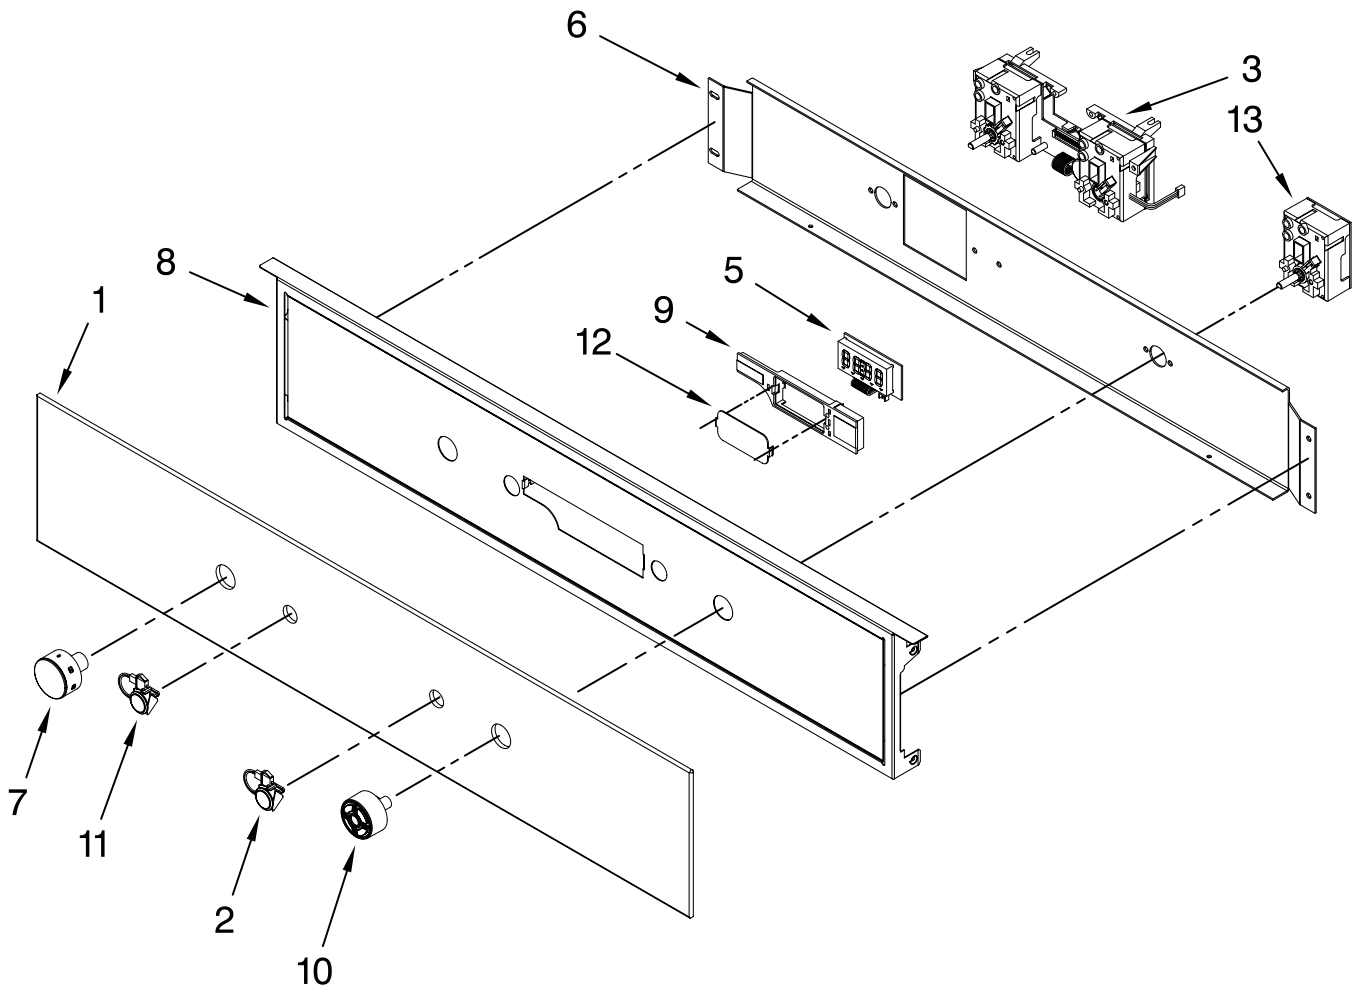

CONTROL PANEL PARTS

For Models: IBS550PWW00, IBS550PWS00

(White) (Stainless)

Illus. No.	Part No.	DESCRIPTION
1	W10158959 White W10158958 Stainless	Control Panel
2	W10158961	Switch, Enter
3	W10158965	User Interface
5	W10158964	Module, Display
6	W10158967	Bracket, UI
7	W10178792	Knob, Control
8	W10158960	Support, Panel
9	4453000	Bracket, Display
10	W10158969	Knob, Control
11	W10158962	Switch, Cancel
12	W10194089	Filter, Display
13	W10158966	Rotary Encoder

FOR ORDERING INFORMATION REFER TO PARTS PRICE LIST