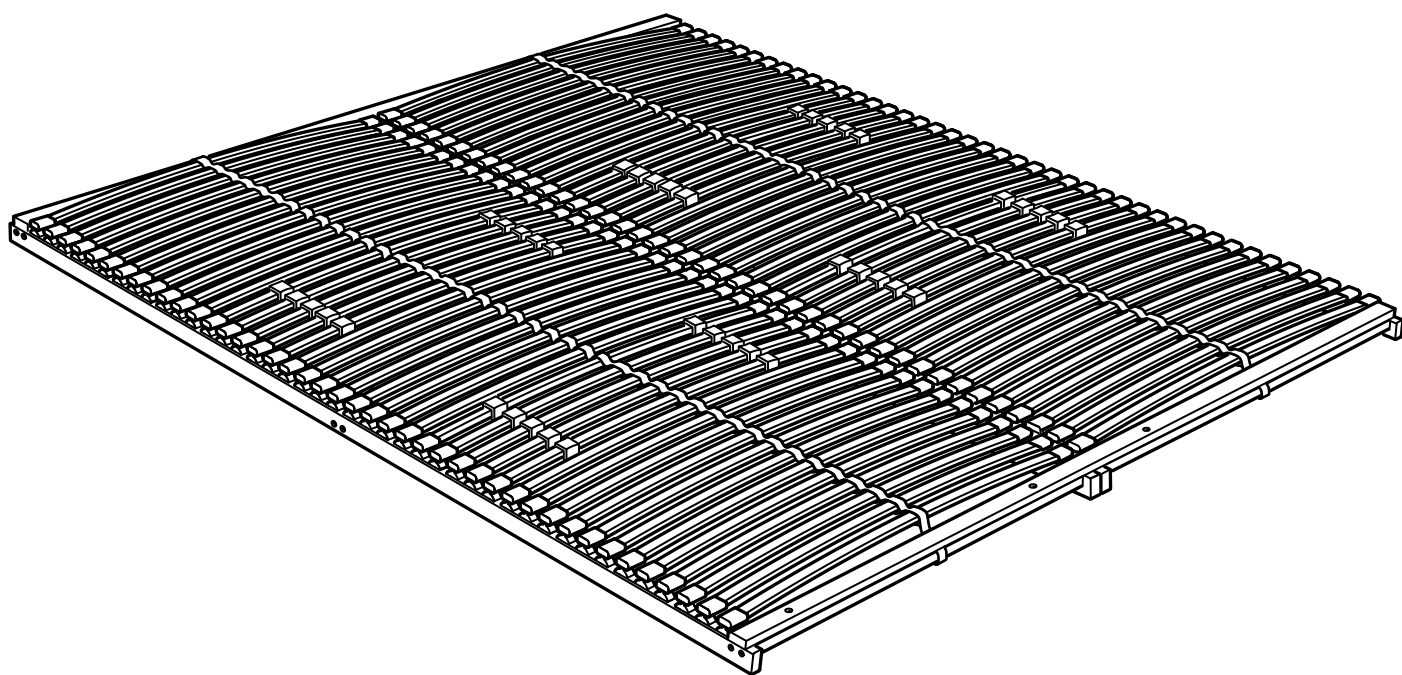

SULTAN LAXEBY

Design and Quality
IKEA of Sweden

1x

8x

24x

56x

2x

40x