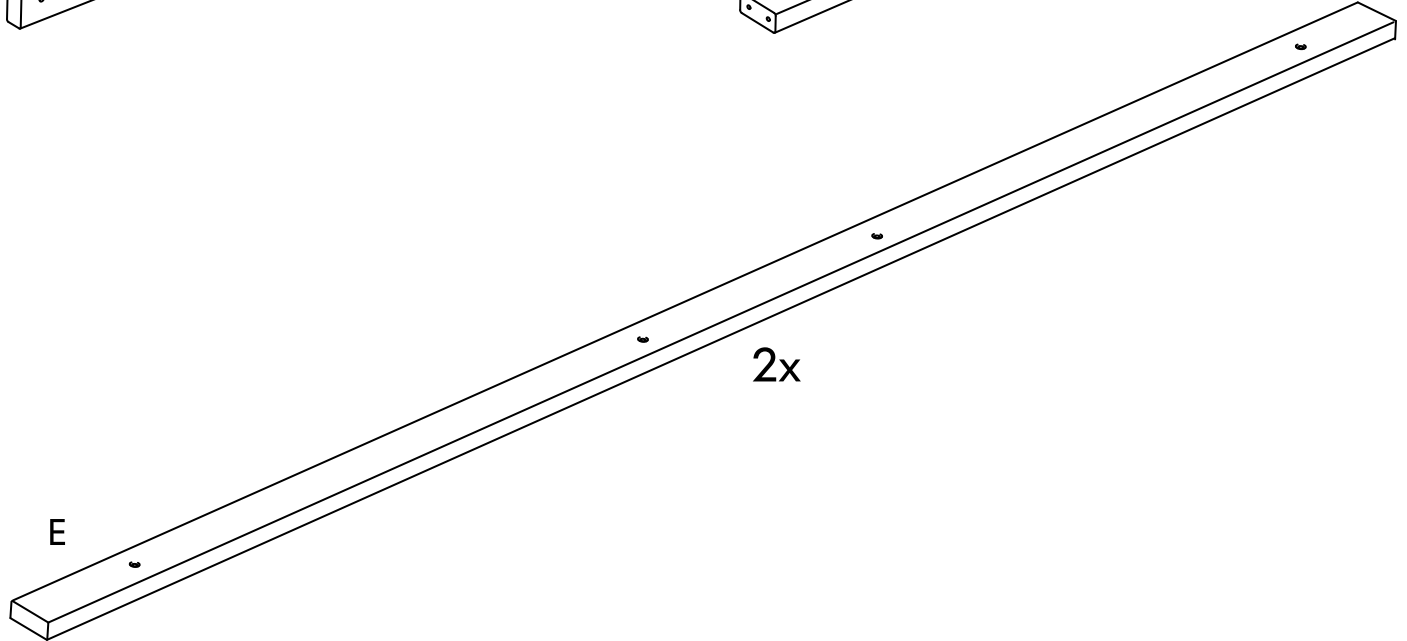

SULTAN LAXEBY

Design and Quality
IKEA of Sweden

1x

8x

24x

56x

2x

40x