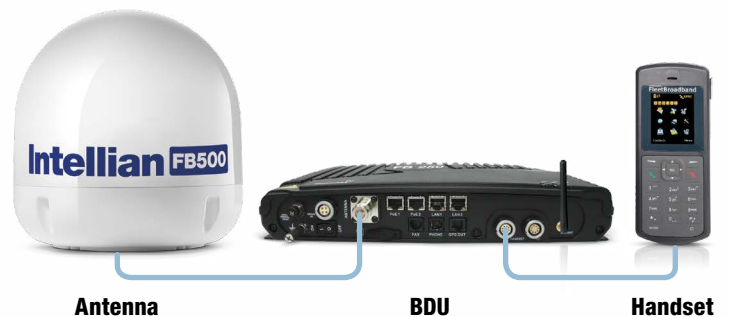

Systems Diagram

Global HQ
Innovation Center/Factory
Intellian Technologies, Inc
T +82 2 511 2244
F +82 2 511 2235

APAC
Seoul Office
Intellian Technologies, Inc.
T +82 2 511 2244
F +82 2 511 2235

Americas HQ
Irvine Office
Intellian Technologies USA, Inc.
T +1 949 727 4498
F +1 949 271 4183
Toll Free +1 888-201-9223

South America
Brazil Office
Intellian do Brasil Tecnologia Ltda.
T +55 21 3176 2048
F +55 21 9612 1431

EMEA HQ
Rotterdam Office
Intellian B.V.
T +31 1 0820 8655
F +31 1 0820 8656

EMEA
Southampton Office
Intellian Ltd.
T +44 2380 019 021
F +44 2380 767 092

©2013 Intellian Technologies, Inc. All rights reserved. Intellian and the Intellian logo are registered trademarks. FB500 is trademarks of Intellian Technologies, Inc. in the U.S. and/or various countries. All other trademarks are the property of their respective owners. Information in this document is subject to change without notice. IS09001 / ISO14001 Certified Intellian has more worldwide offices. Addresses, phone numbers, and fax numbers are listed on the Intellian Website at intelliantech.com