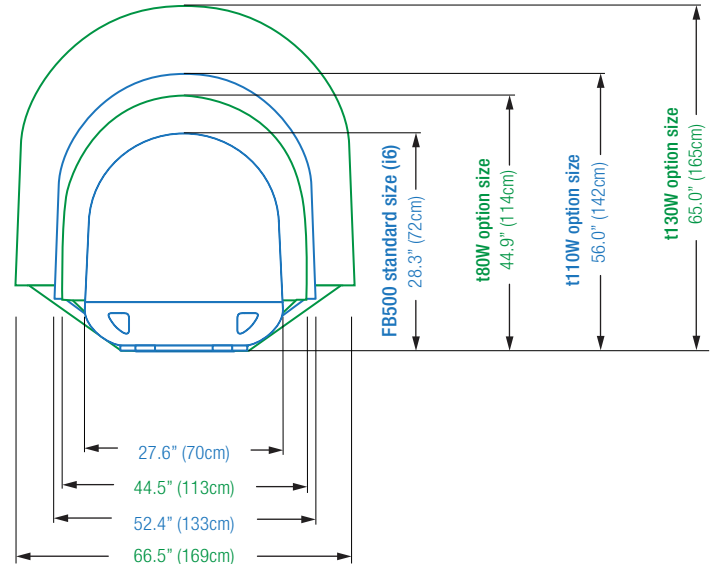

Intellian®

Intellian® FB500

Ultimate Marine FleetBroadband Antenna Systems

Technical Specifications

Product Model	Specifications
Intellian FB500	Inmarsat FleetBroadband 500 Marine Satellite Communication Antenna Systems
Dimension and Weight	
ADU	28.3 x 27.6 in (72cm x 70cm) / 34.1 lbs (15.5kg)
BDU	14.1 x 9.8 x 2.6 in (36 x 25 x 6.7 cm) / 8.5 lbs (3.9 kg)
Environmental Conditions	
Operating Temperature	-13°F to +131°F (-25°C to +55°C)
Operating Humidity	[ADU] EN60945, [BDU] 95% non-condensing at +40 °C
Water Ingress	[ADU] IP56, [BDU] IP31
Approvals	Inmarsat FleetBroadband/ RTTE/ CE/ FCC
Warranty	3 Years Parts and 1 Year Labor
Global Services	
Voice	Digital 4 kbps Voice, 3.1kHz Audio
Standard IP	Up to 432 kbps
Streaming IP	8, 16, 32, 64, 128, 176, 256 kbps
SMS	Up to 160 characters (3G standard)
Fax	Group 3 (via 3.1 kHz Audio)
Airtime Service	Inmarsat airtime
Frequency Band	
Rx	1518.0 MHz - 1559.0 MHz
Tx	1626.5 MHz - 1675.0 MHz
Ch. Width	[Rx] 10.5 - 189 kHz, [Tx] 21 - 189 kHz
Power Supply and Consumption	
DC Input Range	10 - 32V DC (isolated)
Power (max)	150W @ 10 - 32V (including antenna)

Systems Dimension

ADU (Above Deck Unit) Matching Dome Options

Systems Diagram

Global HQ
 Innovation Center/Factory
 Intellian Technologies, Inc
 T +82 2 511 2244
 F +82 2 511 2235

APAC
 Seoul Office
 Intellian Technologies, Inc.
 T +82 2 511 2244
 F +82 2 511 2235