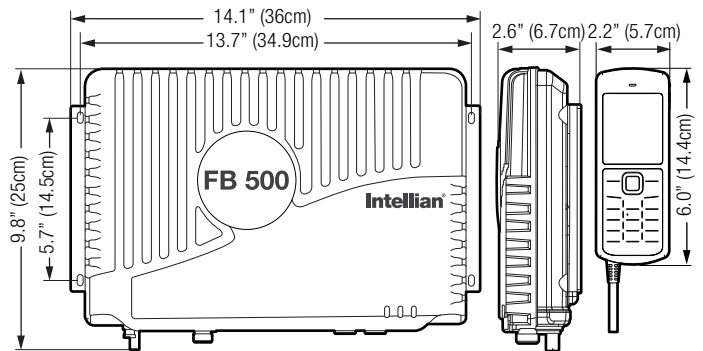

Systems Dimension

ADU (Above Deck Unit) Matching Dome Options