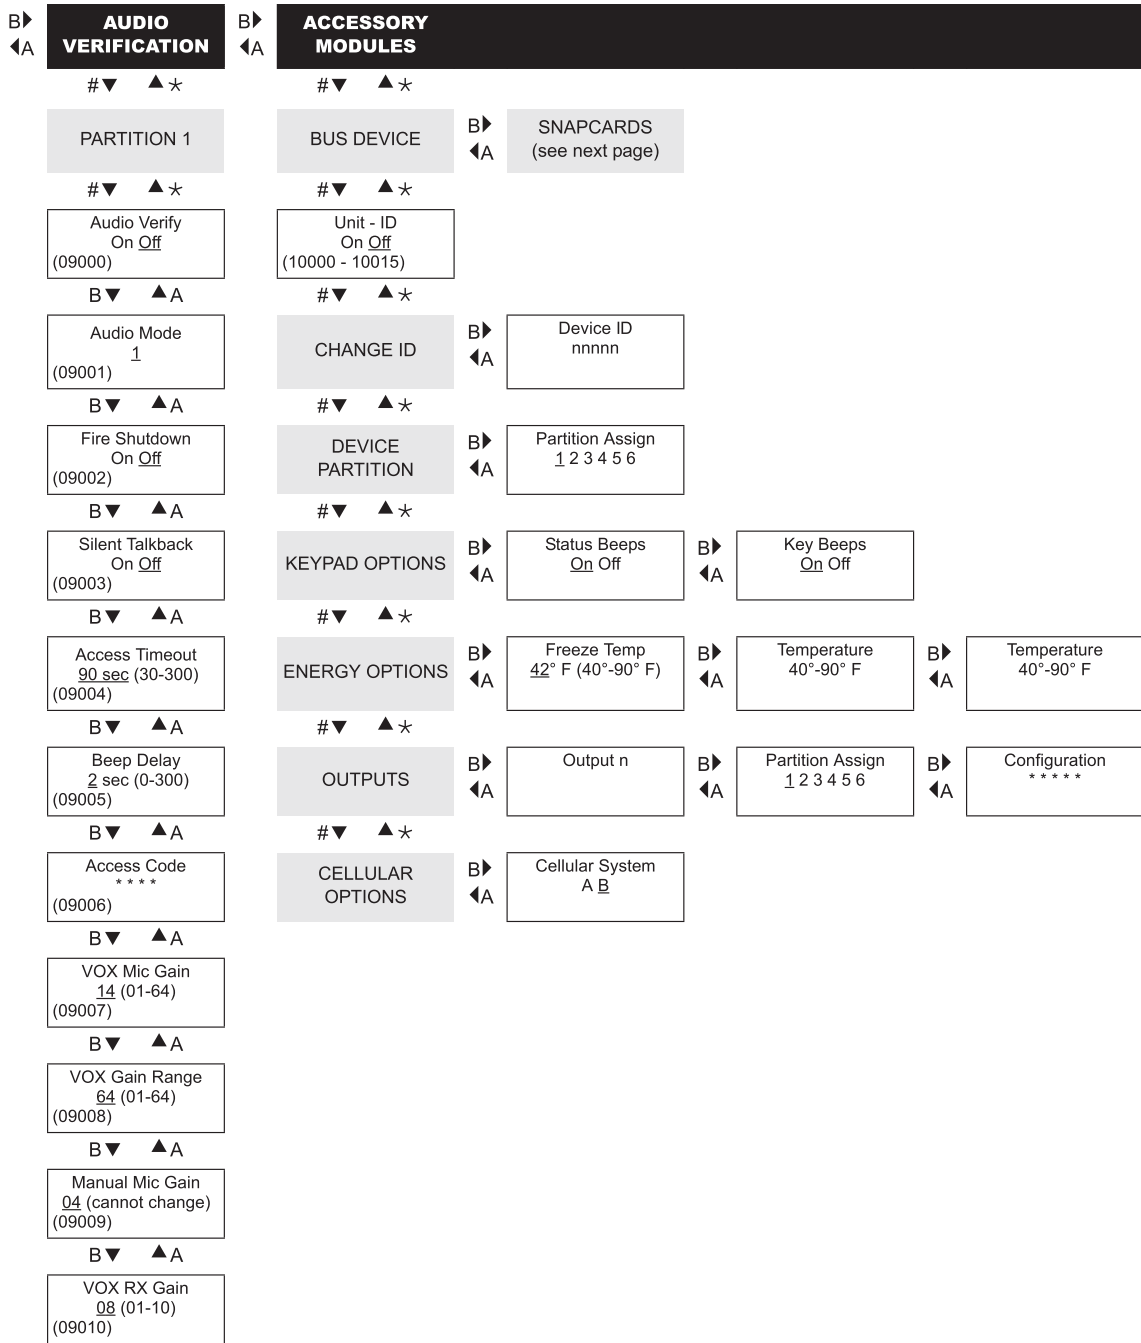

ACCESSORY MODULES (cont.)

B ▶ SNAPCARDS
◀ A