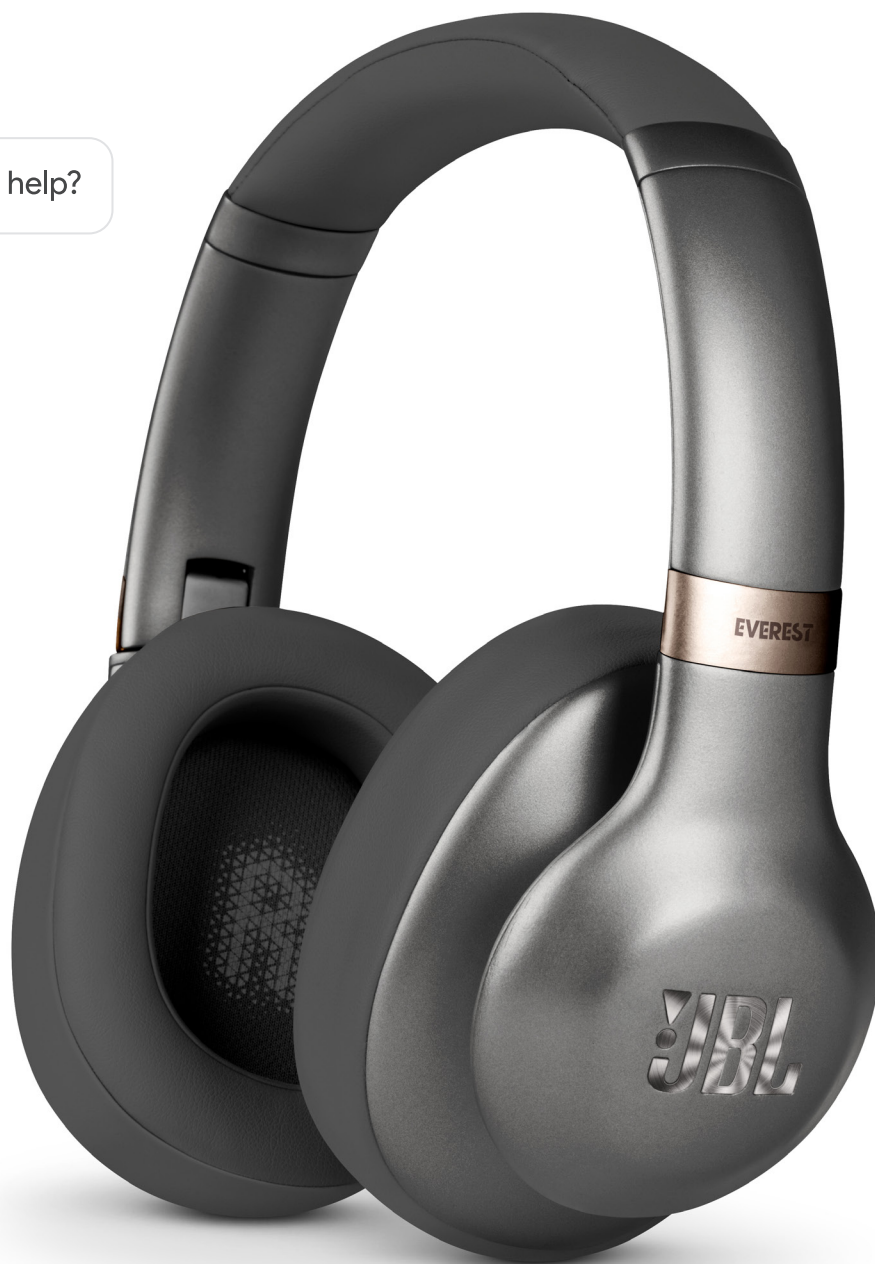

EVEREST 710^{GA}

Wireless over-ear headphones

Hi, how can I help?

Freedom from wires. Freedom to share.

Slip on the JBL Everest™ 710GA and you'll experience up to 25 hours of wireless freedom, the thrill of mind blowing, Legendary JBL Pro Audio sound and the ergonomic comfort offered by premium material finishes and a snug fit. Now featuring Google Assistant, you can take full control of your music experience using your voice and receive notifications without using your phone. Simply engage Google Assistant using the touch sensors on the left earcup. ShareMe 2.0 technology allows you to connect and share your music with friends, via Bluetooth. A quick 2-hour recharge, a sleek flat-fold design and a compact hard carrying case make these headphones the perfect companion for your busy lifestyle. A built in microphone facilitates crystal clear hands-free calls. Dare to listen.

Features

- ▶ Bluetooth Connectivity
- ▶ Get help from your Google Assistant
- ▶ Legendary JBL Pro Audio Sound
- ▶ Connect and Share
- ▶ 25 Hour battery, quick recharge in 2 hours
- ▶ Echo cancelling microphone
- ▶ Comfort fit
- ▶ Fold and carry

EVEREST 710^{GA}

Wireless over-ear headphones

Features and Benefits

Bluetooth Connectivity

Wirelessly enjoy all your music.

Get help from your Google Assistant

Simply engage Google Assistant using the touch sensors on the earcup to fully control your music or receive notifications without using your phone.

25 Hour battery, quick recharge in 2 hours

Micro USB charging built in battery provides 25 hours of playing time, with quick recharge in just 2 hours.

Echo cancelling microphone

Built in microphone with echo cancellation technology for crystal clear, hands-free calls.