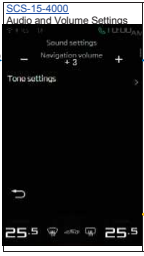

[Sound Settings] Tap