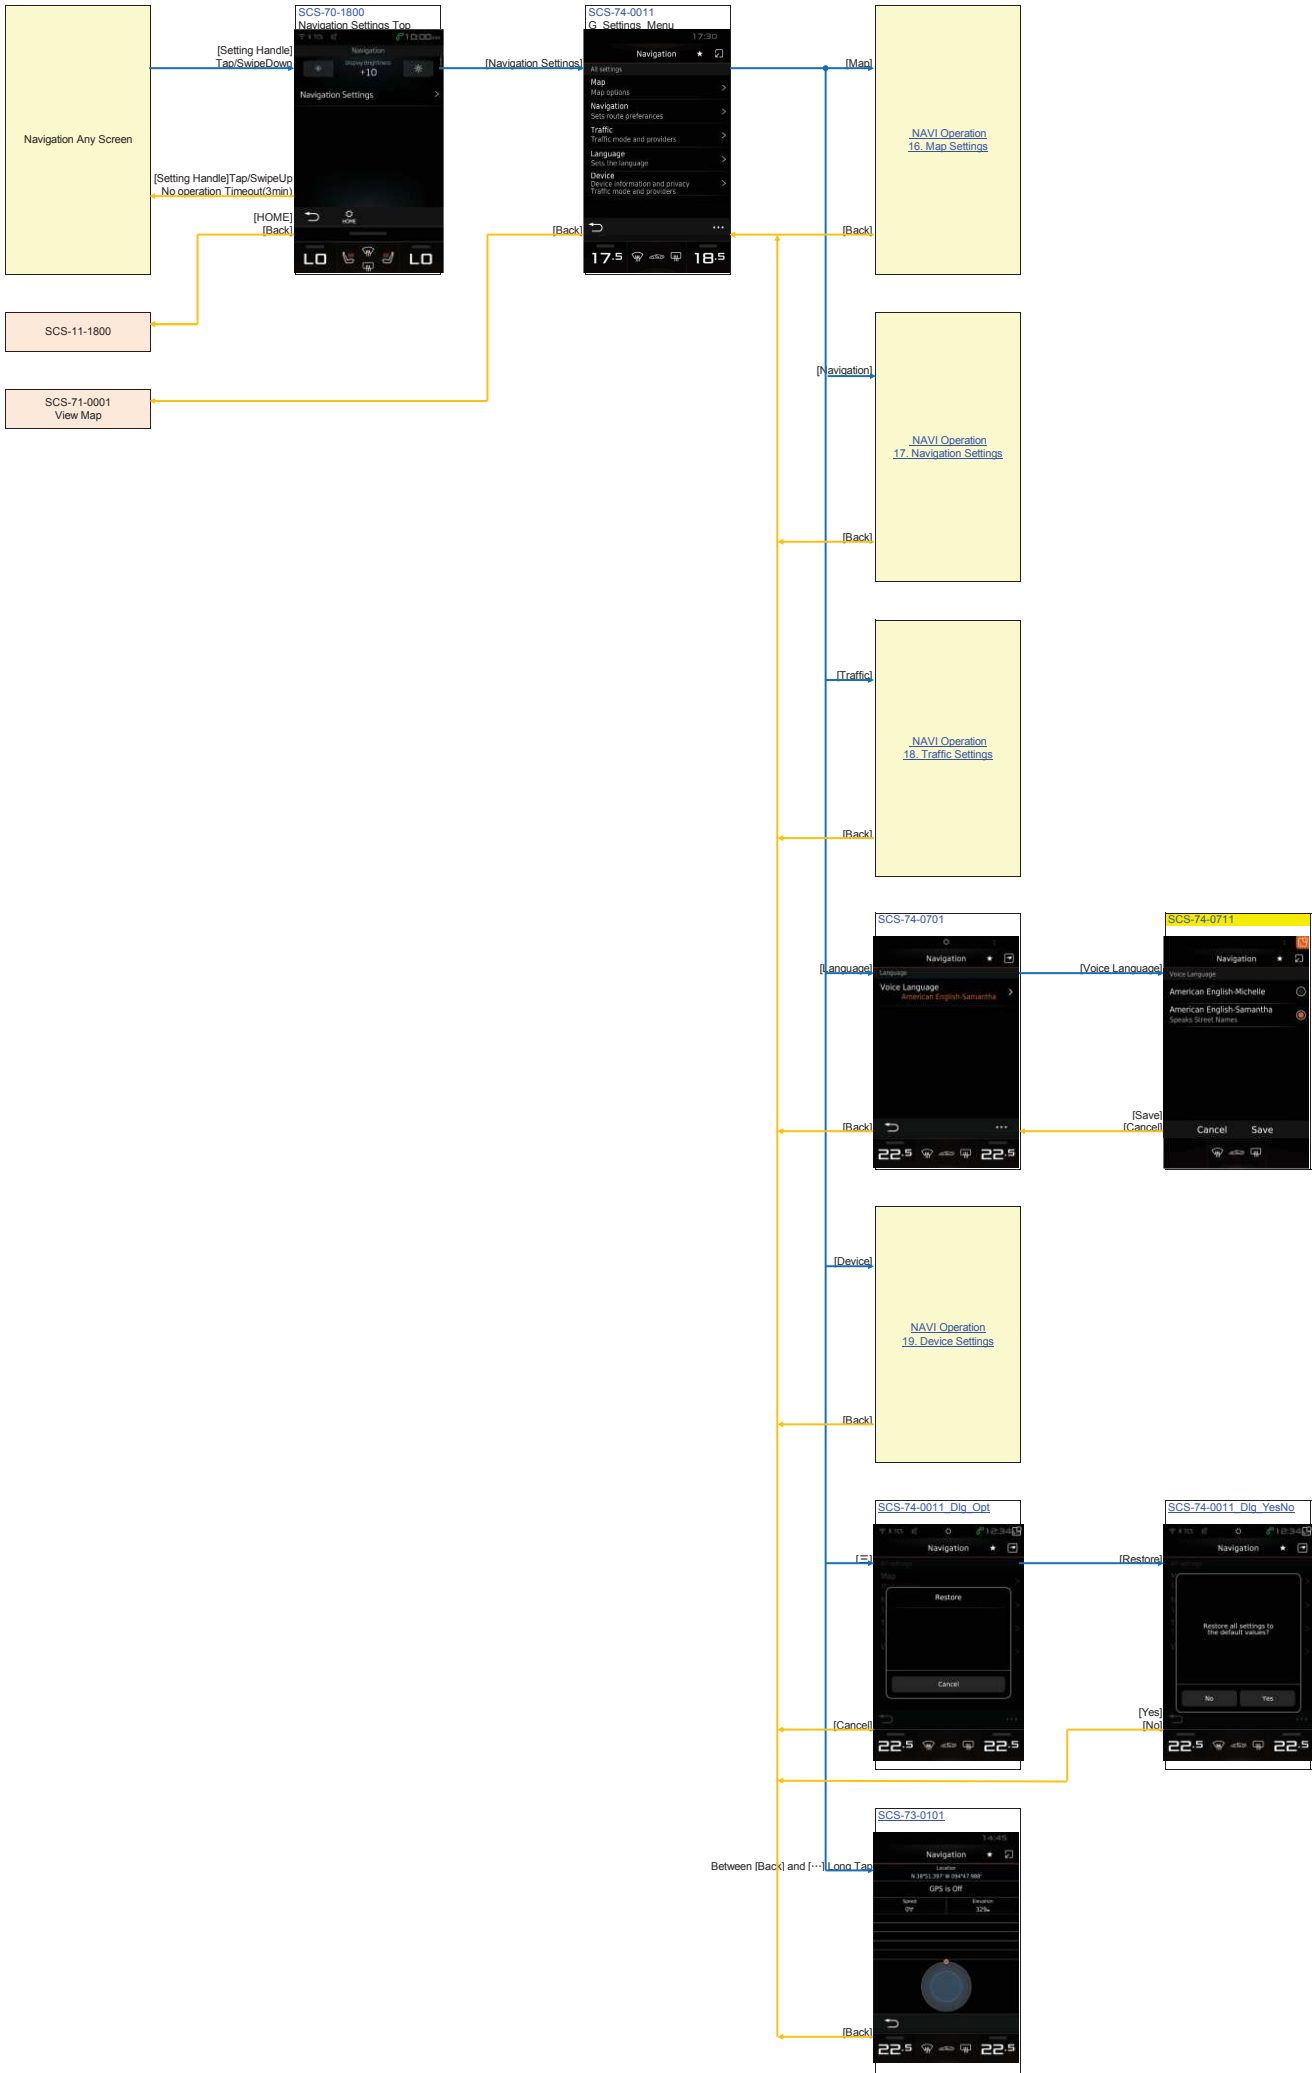

NAVI_Operation 11. Favourite Search
Favourites

NAVI_Operation 12. History Search
History

NAVI Operation 13. Trip Settings
Select Start Location

Search Location

Add Next Location

Delete Destination(s)

Enter Trip Name

Select Next Destination & Start

Map View & Review Trip

Schedule Trip

Edit Trip

NAVI_Operation 14. Short Cut Menu

Short Cut Menu

Select shortcut (Full Screen)

[Fav Icon]

Select Shortcut

[Fav Icon]
Swipe Right

NAVI_Operation 15. Settings
Settings

NAVI_Operation 16. Map Settings
Settings Map

NAVI_Operation 18. Traffic Settings

Settings Traffic

NAVI_Operation 19. Device Settings