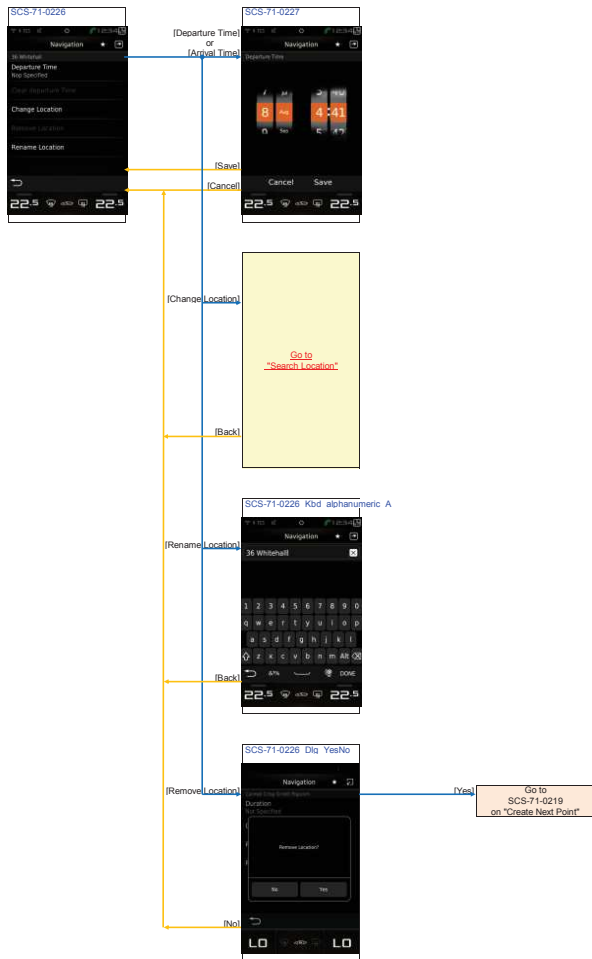

[Enter My Address]

[History]

NAVI Operation 6. Address Search
Address

NAVI_Operation 8. Town Search

Towns

NAVI_Operation 9. Coordinates Search

Coordinates

NAVI_Operation 10. Categories Search
Categories

NAVI_Operation 11. Favourite Search
Favourites

NAVI_Operation 12. History Search
History

NAVI Operation 13. Trip Settings
Select Start Location

Search Location

Add Next Location

Delete Destination(s)

Enter Trip Name

Select Next Destination & Start

Map View & Review Trip

Schedule Trip

Edit Trip

NAVI_Operation 14. Short Cut Menu

Short Cut Menu

Select shortcut (Full Screen)

[Fav Icon]

Select Shortcut

[Fav Icon]
Swipe Right

NAVI_Operation 15. Settings
Settings

NAVI_Operation 16. Map Settings
Settings Map

NAVI_Operation 18. Traffic Settings

Settings Traffic

NAVI_Operation 19. Device Settings