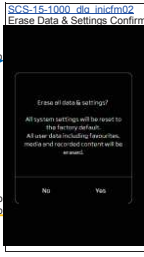

[Erase all data & Settings] Tap

[Yes] Tap / [No] Tap

[Connection] Tap