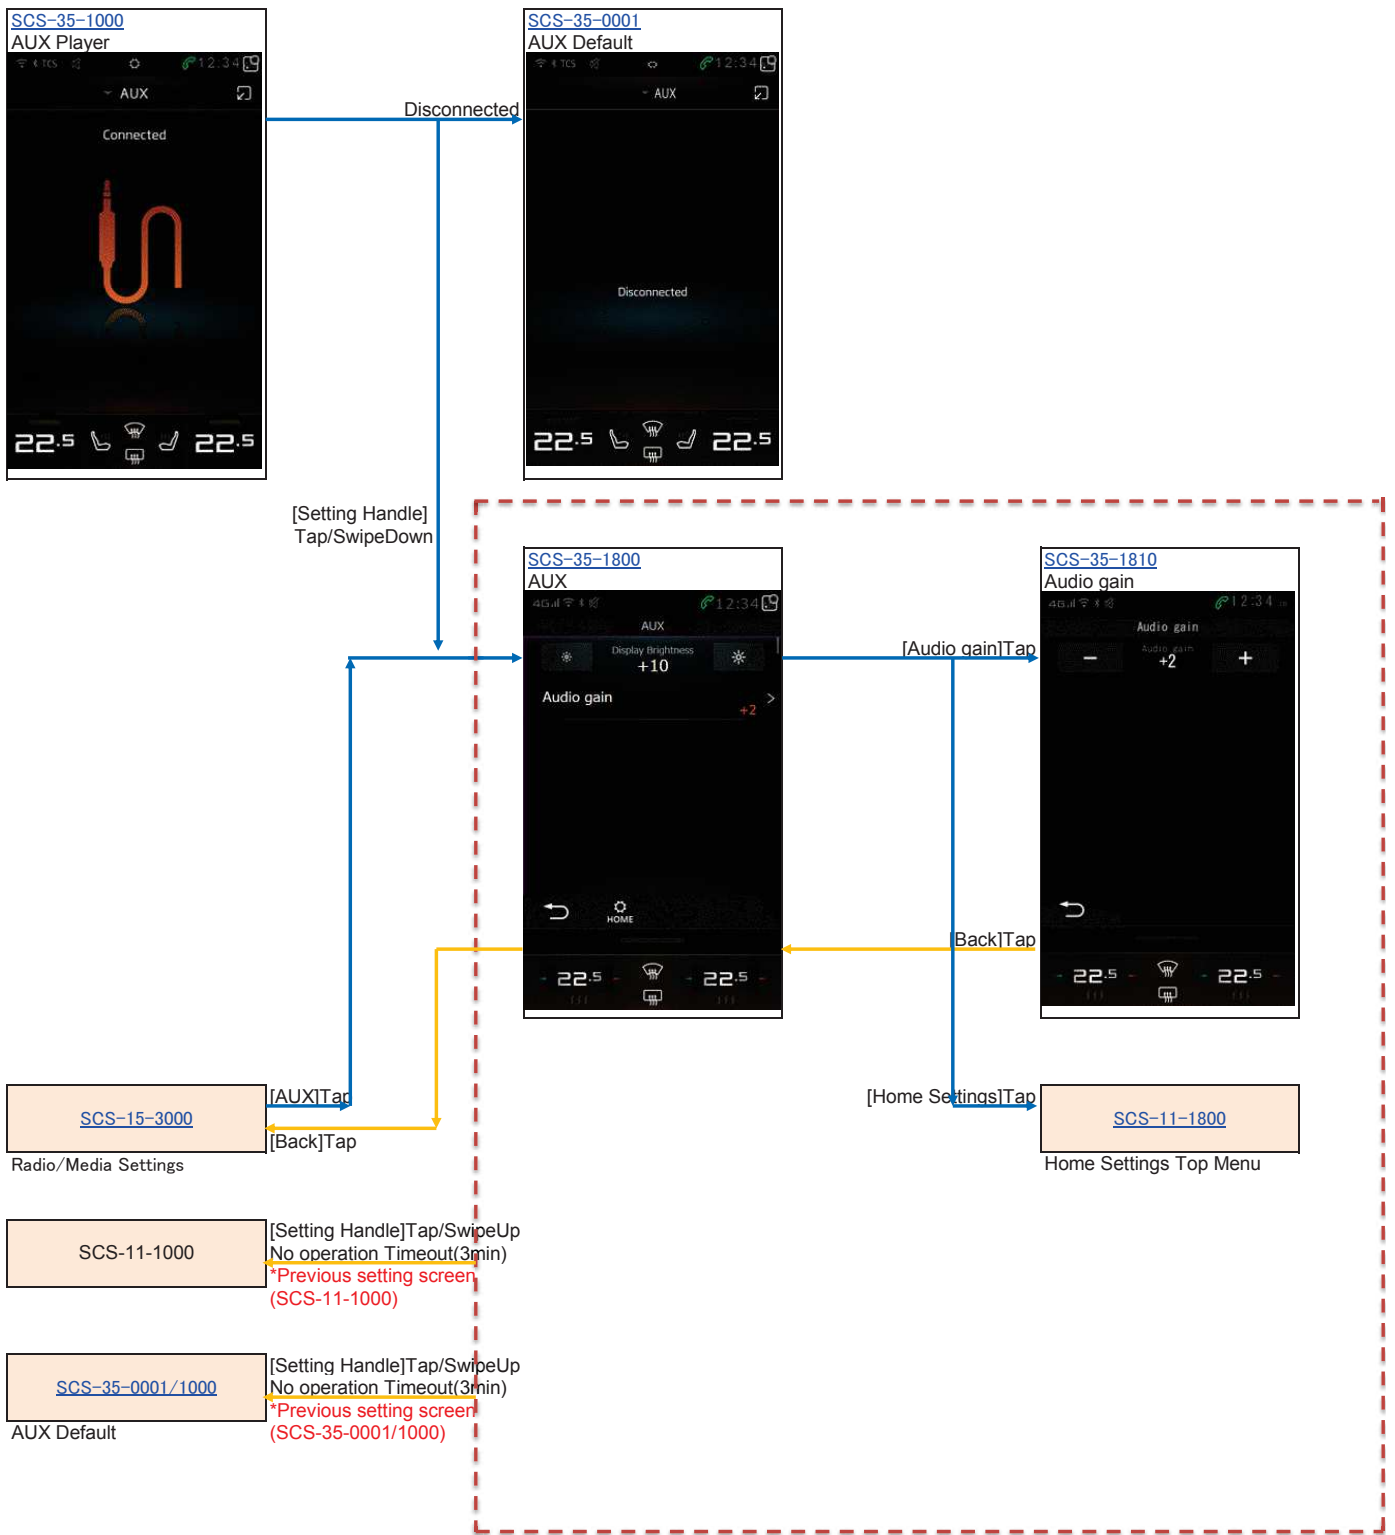

Select Shortcut

[Fav Icon]
Swipe Right

NAVI_Operation 15. Settings
Settings

NAVI_Operation 16. Map Settings
Settings Map

NAVI_Operation 18. Traffic Settings

Settings Traffic

NAVI_Operation 19. Device Settings

Settings Device

NAVI_Operation 20. ASR - Garmin [EU/NA]
 ASR - Garmin
 [EU/NA]

NAVI_Operation 21. Keyboard

Keyboard

AV_Operation 1. AUX Playback

Aux

AV Operation 2. USB Media Playback
USB

AV_Operation 3. iPod Playback

iPod

AV_Operation 6. Radio Operation
FM

AM

Interruption (EU/US/ROW)

SpotFlash Interruption

DMZ Dig Mode

Channel switching by Stalk

AV_Operation 9. Pandora Operation