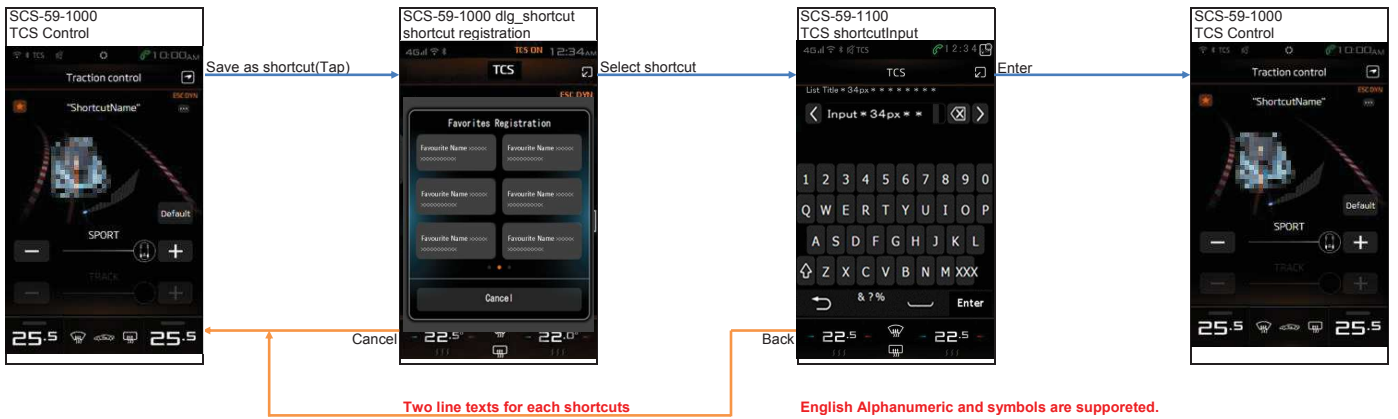

Display Message

Web_Browser_Operation

Web Browser

BT-Phone Operation 1.Menu Setting

BT-Phone Menu

BT-Phone_Operation 2. Call operation screen
BT-Talk

External_Device_Operation 2. Camera Display

Camera

External_Device_Operation 3. Home Link

HomeLink

External_Device_Operation 4. TCS Operation

Full Screen

shortcut Registration

Interruption in Other App Screen

shortcut Call (Full)

Analysis/Transfer Race

Settings

Vehicle involved while Analyse

Screen record: When call display during record

DIARY during Race/Record