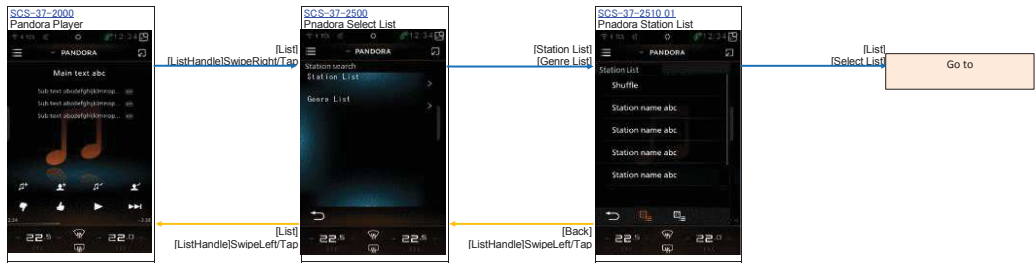

AV_Operation 9. Pandora Operation

Pandora