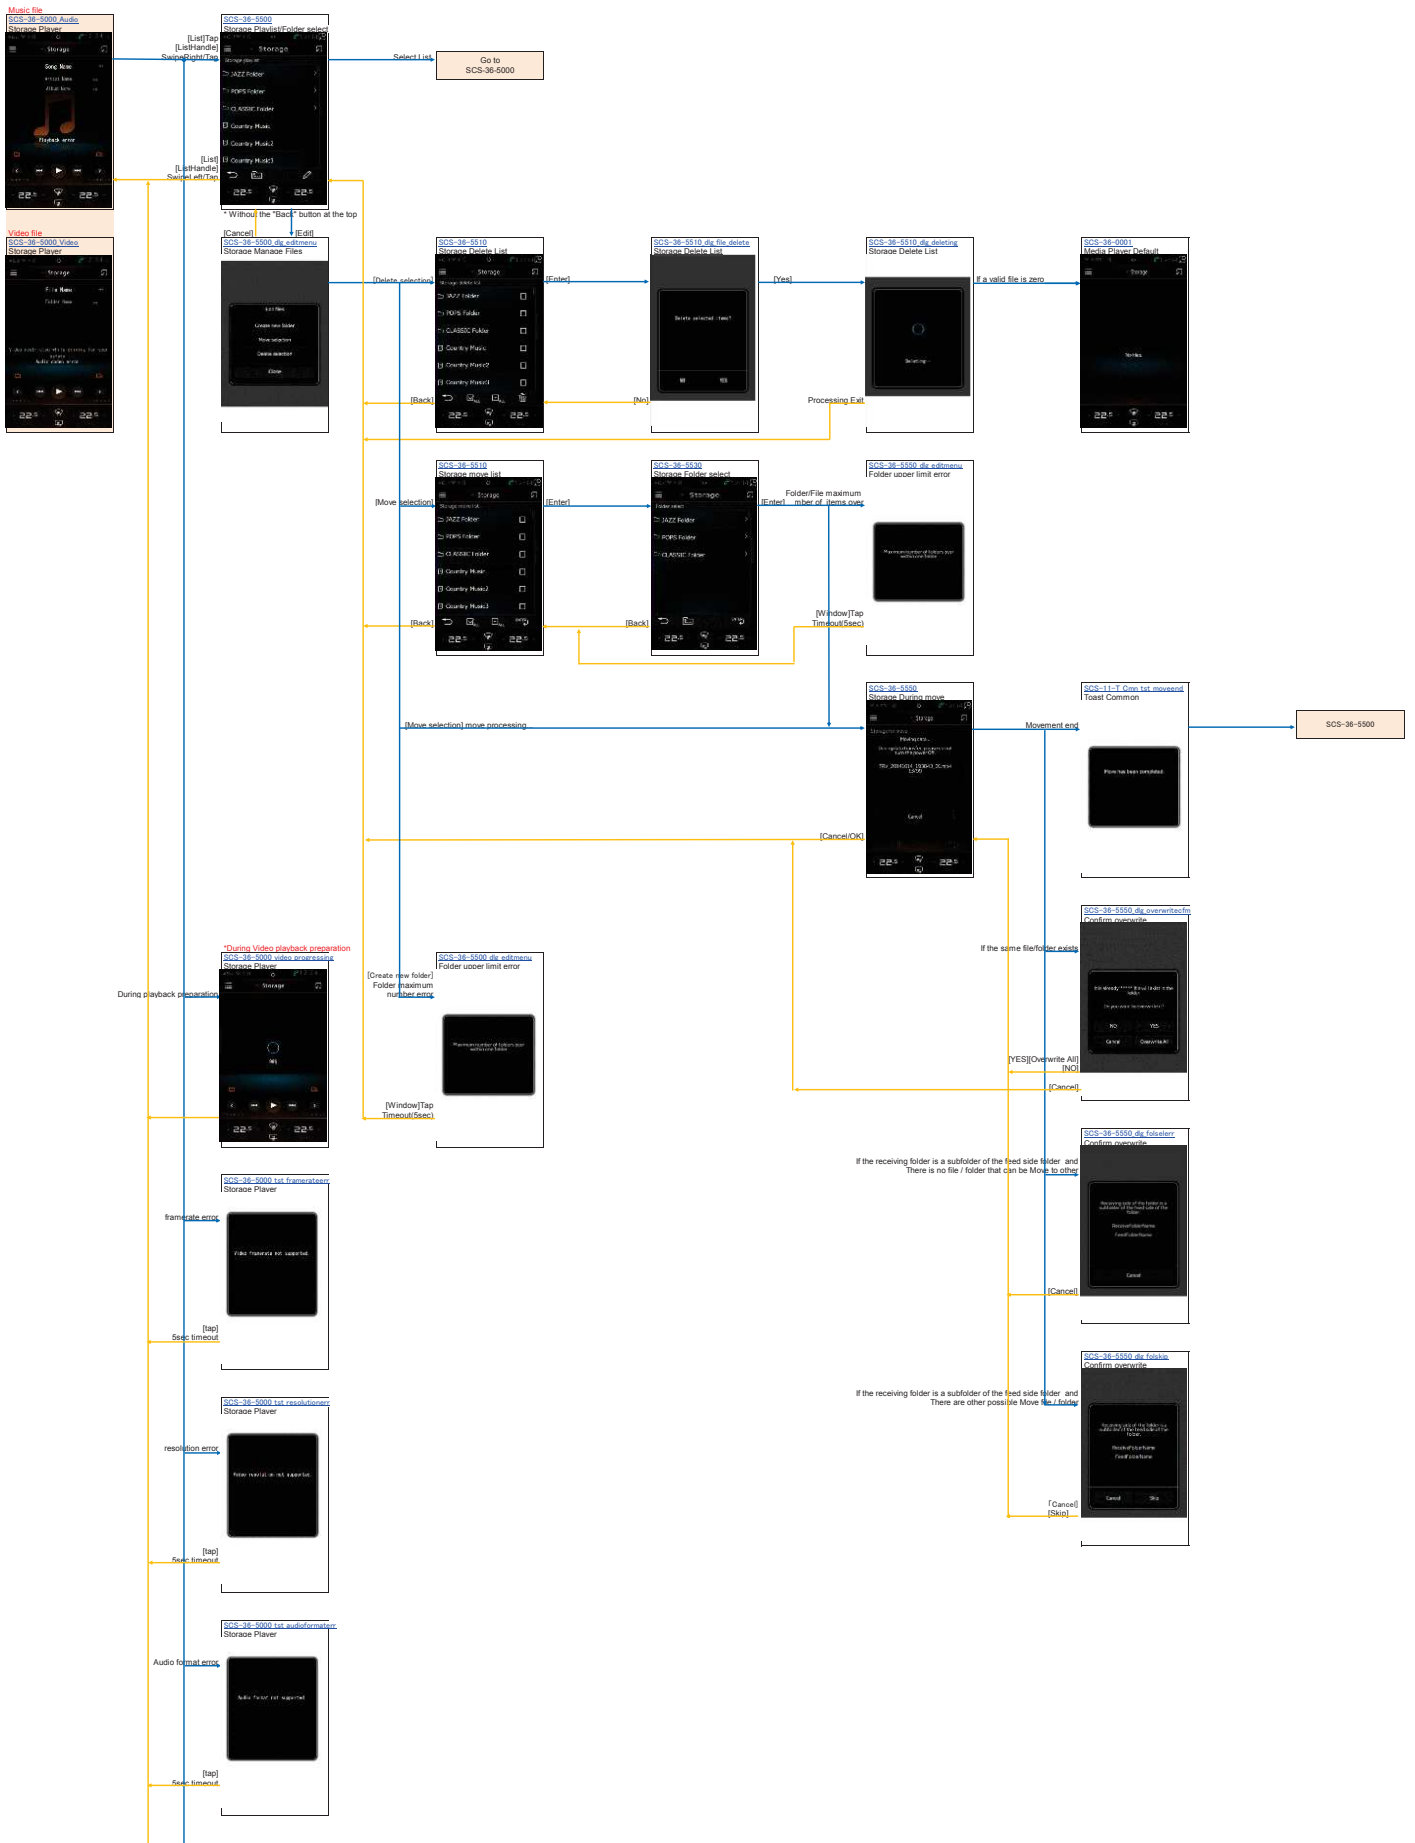

NAVI_Operation 11. Favourite Search
Favourites

NAVI_Operation 12. History Search
History

NAVI Operation 13. Trip Settings
Select Start Location

Search Location

Add Next Location

Delete Destination(s)

Enter Trip Name

Select Shortcut

[Fav Icon]
Swipe Right

NAVI_Operation 15. Settings
Settings

NAVI_Operation 16. Map Settings
Settings Map

NAVI_Operation 18. Traffic Settings

Settings Traffic

NAVI_Operation 19. Device Settings

Settings Device

NAVI_Operation 20. ASR - Garmin [EU/NA]
 ASR - Garmin
 [EU/NA]

NAVI_Operation 21. Keyboard

Keyboard

AV_Operation 1. AUX Playback

Aux

AV Operation 2. USB Media Playback
USB

AV_Operation 3. iPod Playback

iPod

AV_Operation 6. Radio Operation
FM

AM

Interruption (EU/US/ROW)

SpotFlash Interruption

DMZ Dig Mode

Channel switching by Stalk

AV_Operation 9. Pandora Operation