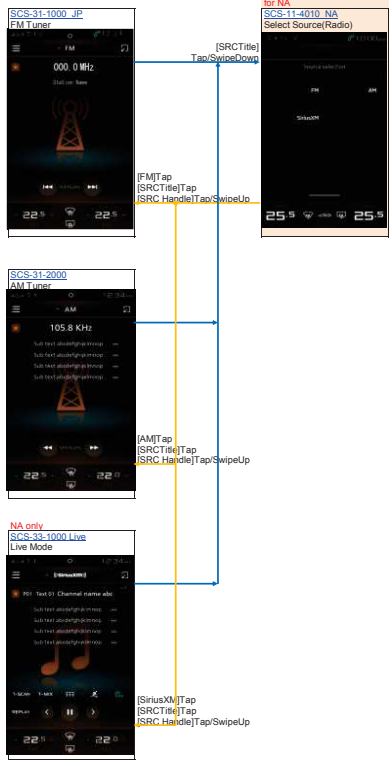

Basic Operation 1. Start Up & Shut Down

Start Up

Shut Down

Basic_Operation 2. External Key Operation (Reference)

SwitchPack - <Home>

SwitchPack - <Phone>

SwitchPack - <Media>

SwitchPack - <NAV>

SwitchPack - <Radio>

SwitchPack - <HVAC>

SwitchPack - <Mute>

HourKey - <Volume +>

ColumnStack - <Voice>

Home Menu Window

Settings Window

Basic Operation 4. Application Menu
Media App Menu

Basic_Operation 5. Setting Screen
Settings System

[Setting Handle] Tap/SwipeUp
No operation Timeout(3min)

[General] Tap

Back|Tap

[Rearrange Carousel applications] Tap

Back|Tap

[Sound Settings] Tap

[Tone Settings] Tap

[Legal information] Tap

[Tone Settings] Tap

[Reset all settings] Tap

[Yes] Tap / [No] Tap

[ADVANCED] On

[Erase all data & Settings] Tap

[Yes] Tap / [No] Tap

[Connection] Tap