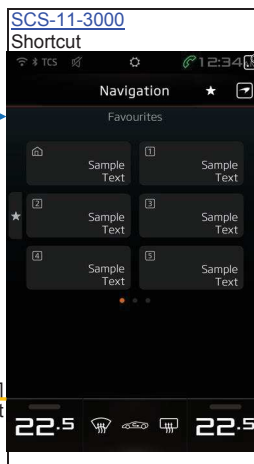

Select Next Destination & Start

Map View & Review Trip

Schedule Trip

Edit Trip

NAVI_Operation 14. Short Cut Menu

Short Cut Menu

Select shortcut (Full Screen)

[Fav Icon]

Select Shortcut

[Fav Icon]
Swipe Right

NAVI_Operation 15. Settings
Settings

NAVI_Operation 16. Map Settings
Settings Map

NAVI_Operation 18. Traffic Settings

Settings Traffic

NAVI_Operation 19. Device Settings