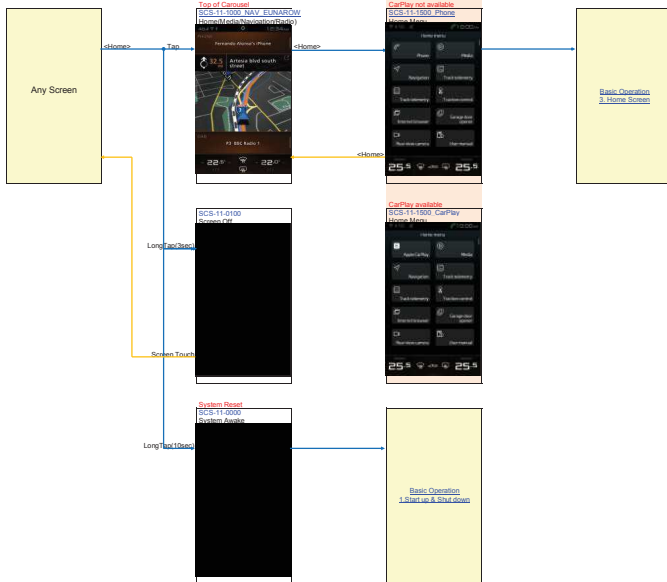

Basic Operation 1. Start Up & Shut Down

Start Up

Shut Down

Basic_Operation 2. External Key Operation (Reference)

SwitchPack - <Home>

SwitchPack - <Phone>

SwitchPack - <Media>

SwitchPack - <NAV>

SwitchPack - <Radio>

SwitchPack - <HVAC>

SwitchPack - <Mute>

HourKey - <Volume +>

ColumnStack - <Voice>

Home Menu Window

Settings Window

Basic Operation 4. Application Menu
Media App Menu