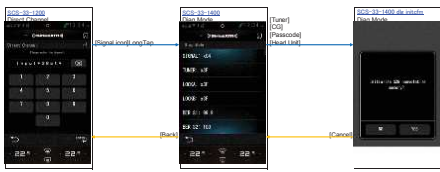

iPod

AV_Operation 6. Radio Operation
FM

AM

Interruption (EU/US/ROW)

SpotFlash Interruption

DMZ Dig Mode

Channel switching by Stalk

AV_Operation 9. Pandora Operation