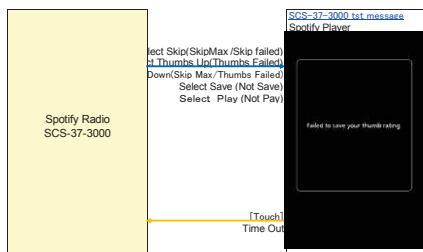

Display Message