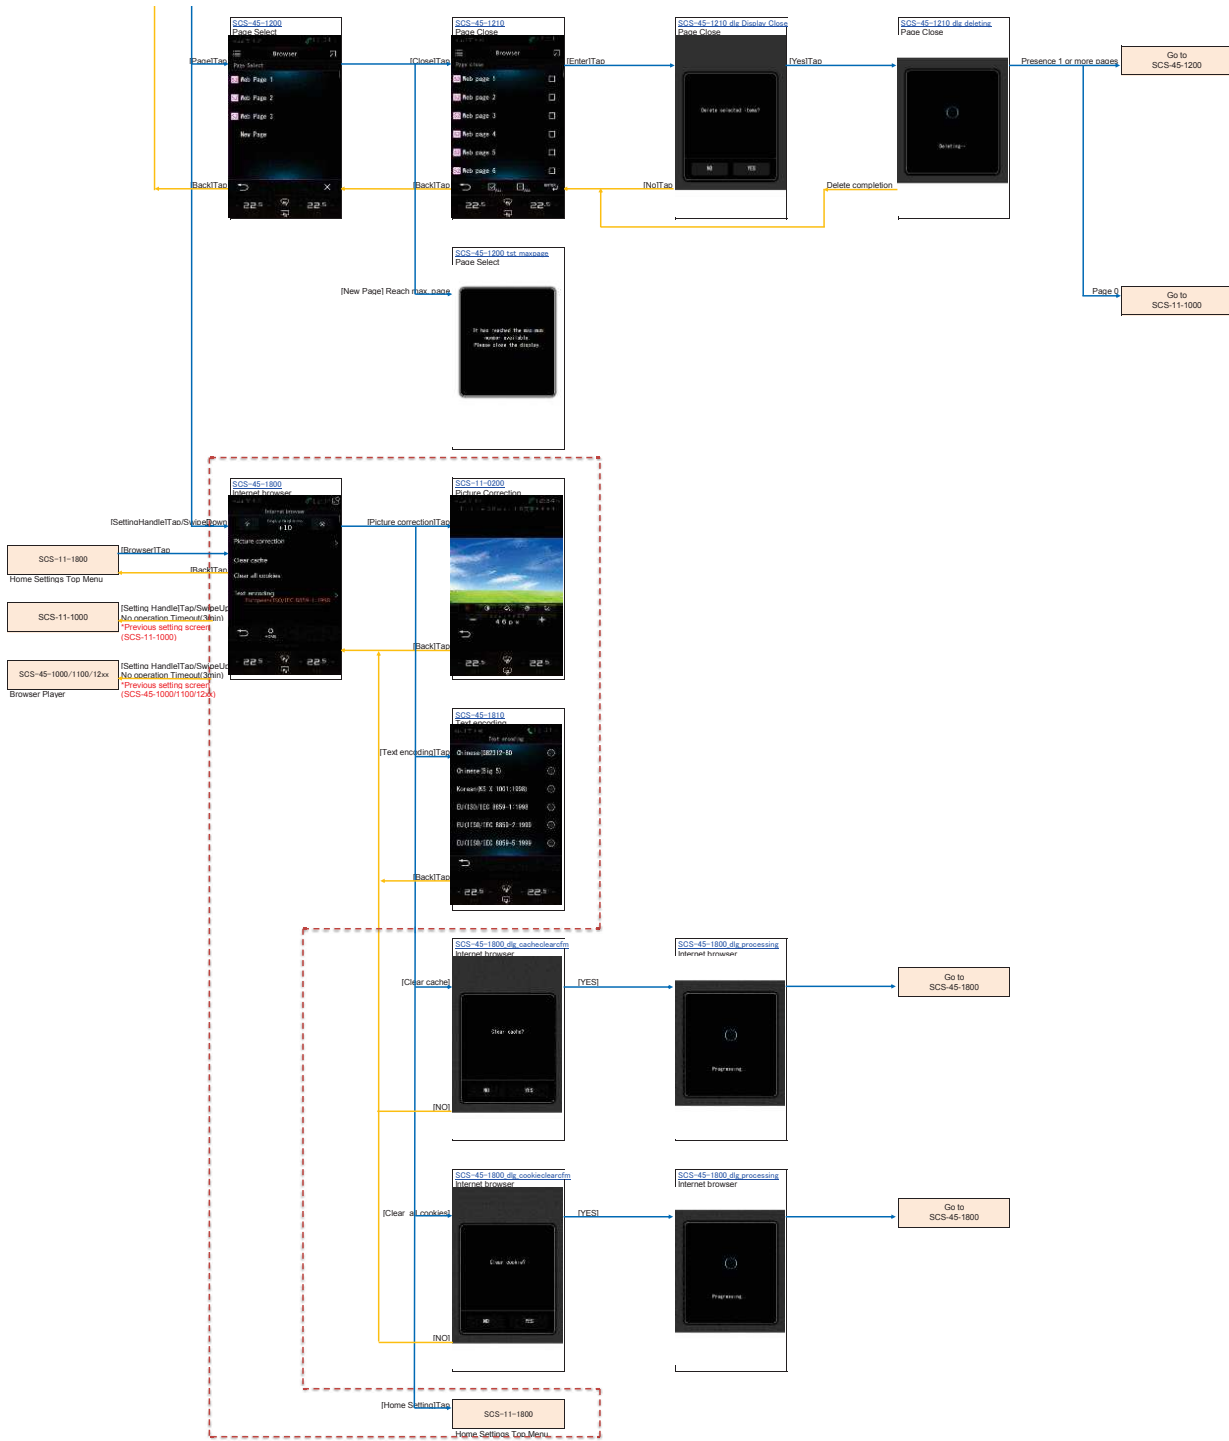

NAVI_Operation 11. Favourite Search
Favourites

NAVI_Operation 12. History Search
History

NAVI Operation 13. Trip Settings
Select Start Location

Search Location

Add Next Location

Delete Destination(s)

Enter Trip Name

iPod

AV_Operation 6. Radio Operation
FM

AM

Interruption (EU/US/ROW)

SpotFlash Interruption

DMZ Dig Mode

Channel switching by Stalk

AV_Operation 9. Pandora Operation

Pandora

Session Opening

Session Closing

Display Message

AV_Operation 10. Spotify Operation

Spotify

Session opening

Session closing

Display Message

Web_Browser_Operation

Web Browser

BT-Phone Operation 1.Menu Setting

BT-Phone Menu

BT-Phone_Operation 2. Call operation screen
BT-Talk

External_Device_Operation 2. Camera Display

Camera