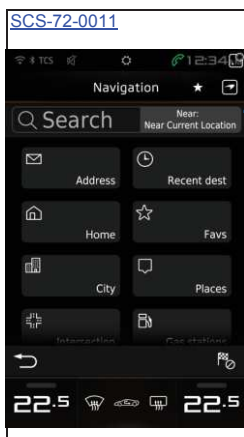

Basic_Operation 8. Illumination Setting Screen

Lighting Settings

*On with airbag Trim off

*Floodlit

*Off

Basic Operation ■ BT Pairing
BT Pairing

NAVI Operation 1. Map Display
No Route

On Route

Map Button

NAVI_Operation 3. NAVI Menu screen
 G_Top_Menu

NAVI Operation 4. Search

Enter Search

SearchNear

NAVI_Operation 5. Home Search

Home

[Home]