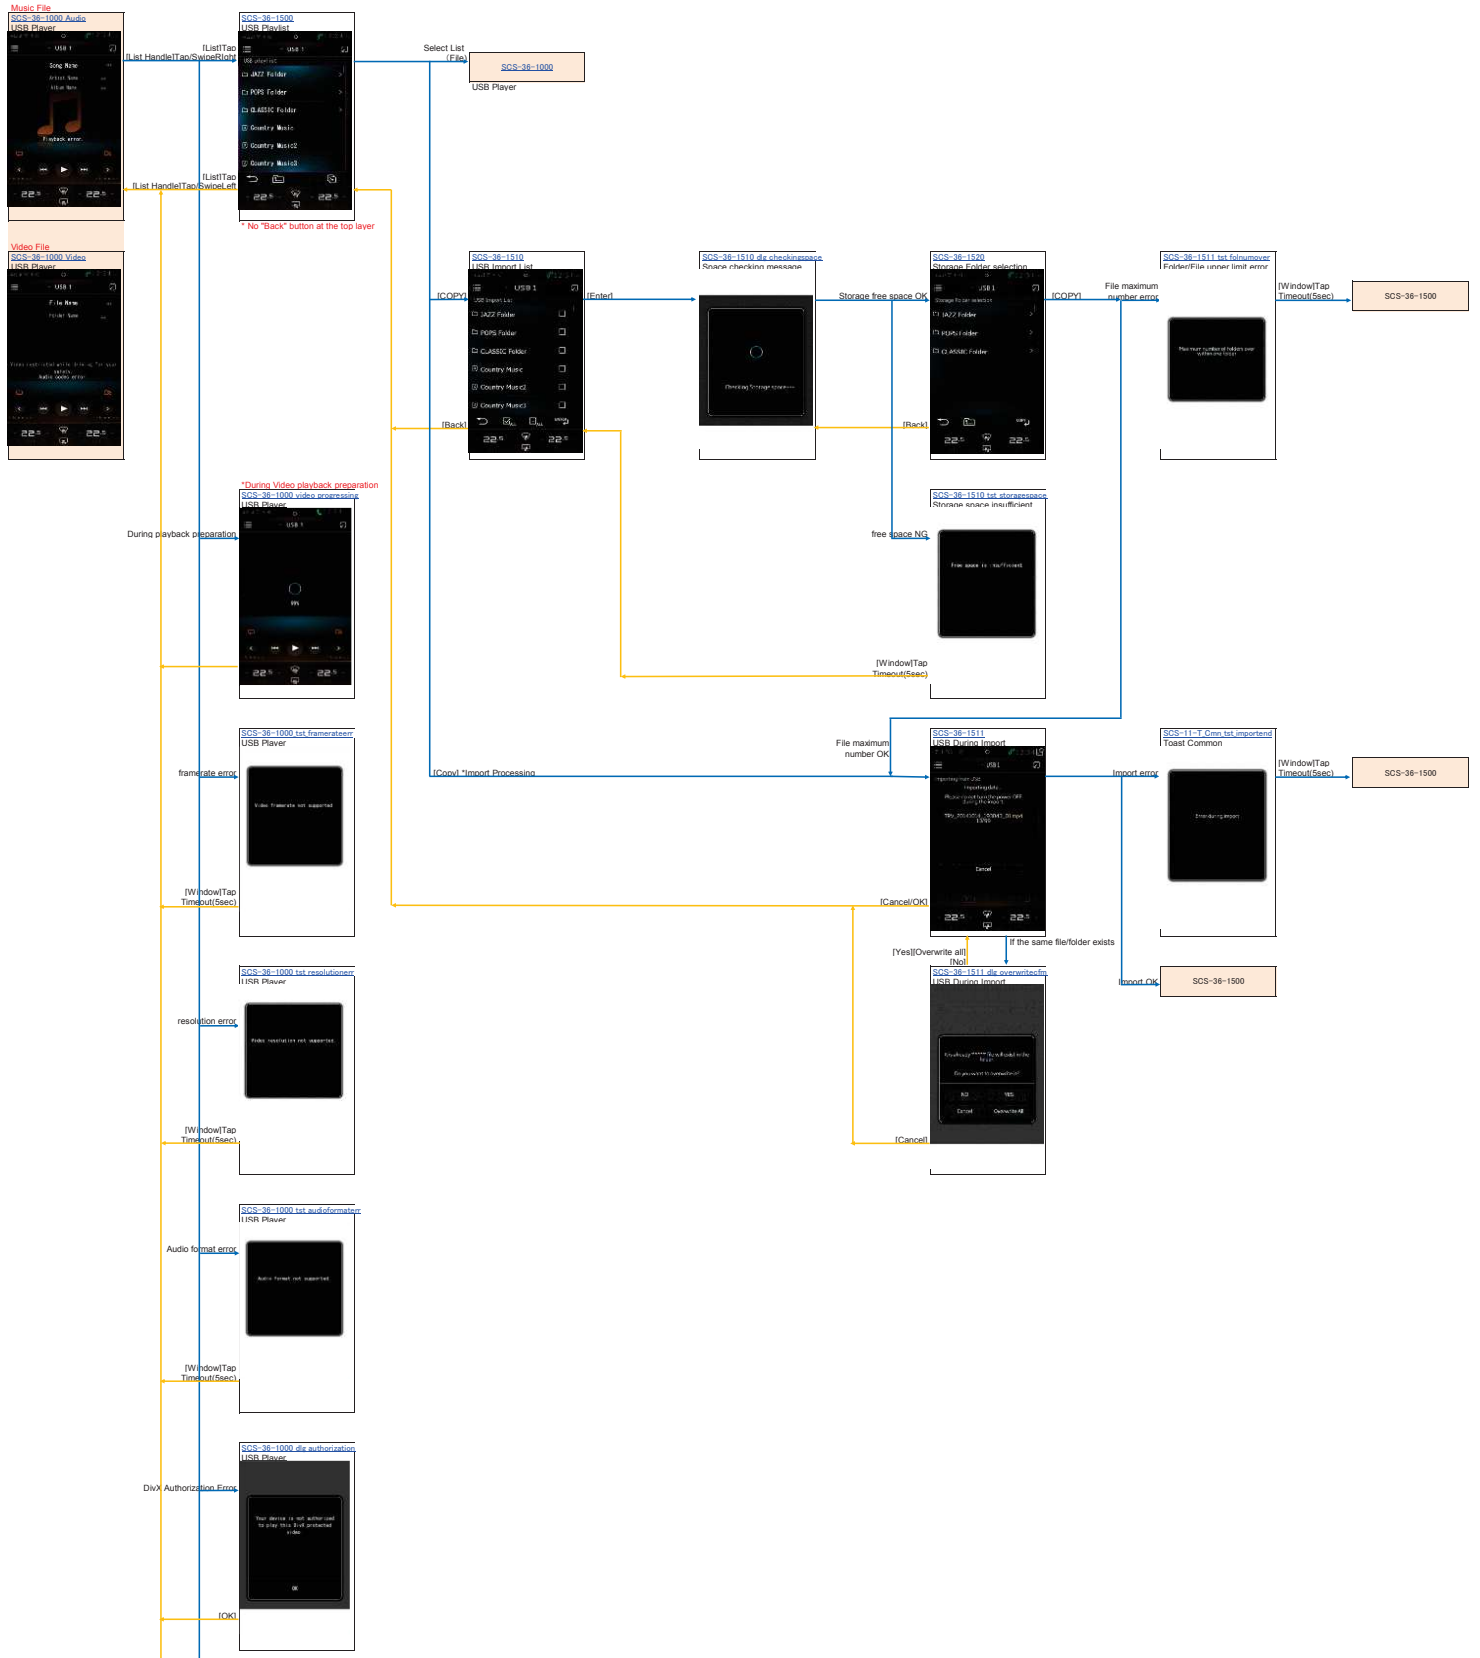

NAVI_Operation 11. Favourite Search
Favourites

NAVI_Operation 12. History Search
History

NAVI Operation 13. Trip Settings
Select Start Location

Search Location

Add Next Location

Delete Destination(s)

Enter Trip Name

Select Shortcut

[Fav Icon]
Swipe Right

NAVI_Operation 15. Settings
Settings

NAVI_Operation 16. Map Settings
Settings Map

NAVI_Operation 18. Traffic Settings

Settings Traffic

NAVI_Operation 19. Device Settings

Settings Device

NAVI_Operation 20. ASR - Garmin [EU/NA]
 ASR - Garmin
 [EU/NA]

NAVI_Operation 21. Keyboard

Keyboard

AV_Operation 1. AUX Playback

Aux

AV Operation 2. USB Media Playback
USB

AV_Operation 3. iPod Playback

iPod

AV_Operation 6. Radio Operation
FM

AM

Interruption (EU/US/ROW)

SpotFlash Interruption

DMZ Dig Mode

Channel switching by Stalk

AV_Operation 9. Pandora Operation