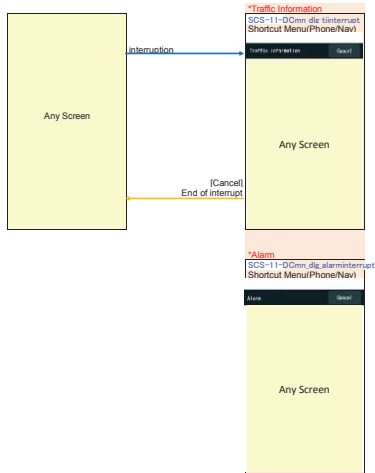

iPod

AV_Operation 6. Radio Operation
FM

AM

Interruption (EU/US/ROW)

SpotFlash Interruption

DMZ Dig Mode

Channel switching by Stalk

AV_Operation 9. Pandora Operation