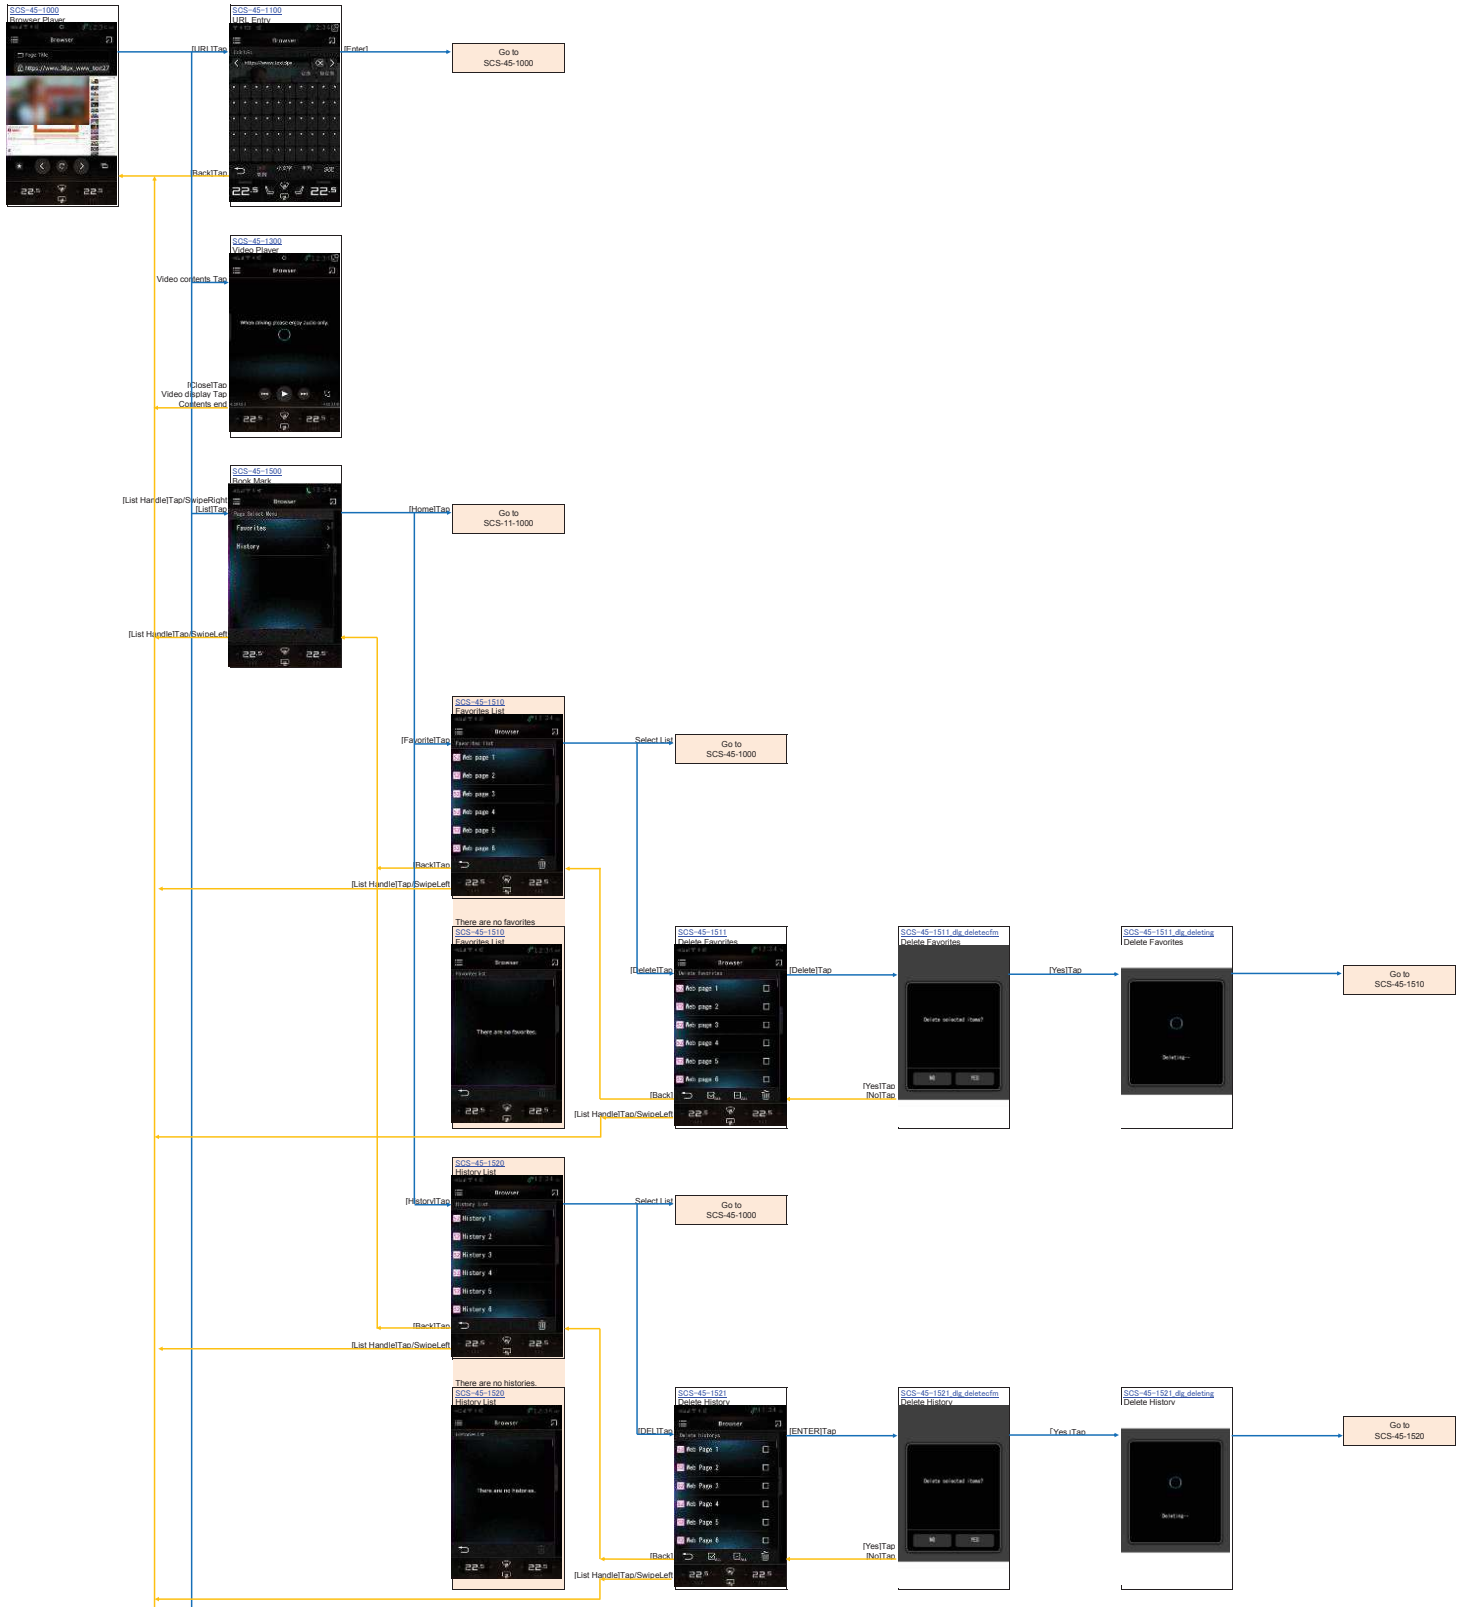

NAVI_Operation 11. Favourite Search
Favourites

NAVI_Operation 12. History Search
History

NAVI Operation 13. Trip Settings
Select Start Location

Search Location

Add Next Location

Delete Destination(s)

Enter Trip Name

Pandora

Session Opening

Session Closing

Display Message

AV_Operation 10. Spotify Operation

Spotify

Session opening

Session closing

Display Message

Web_Browser_Operation

Web Browser

BT-Phone Operation 1.Menu Setting

BT-Phone Menu

BT-Phone_Operation 2. Call operation screen
BT-Talk

External_Device_Operation 2. Camera Display

Camera