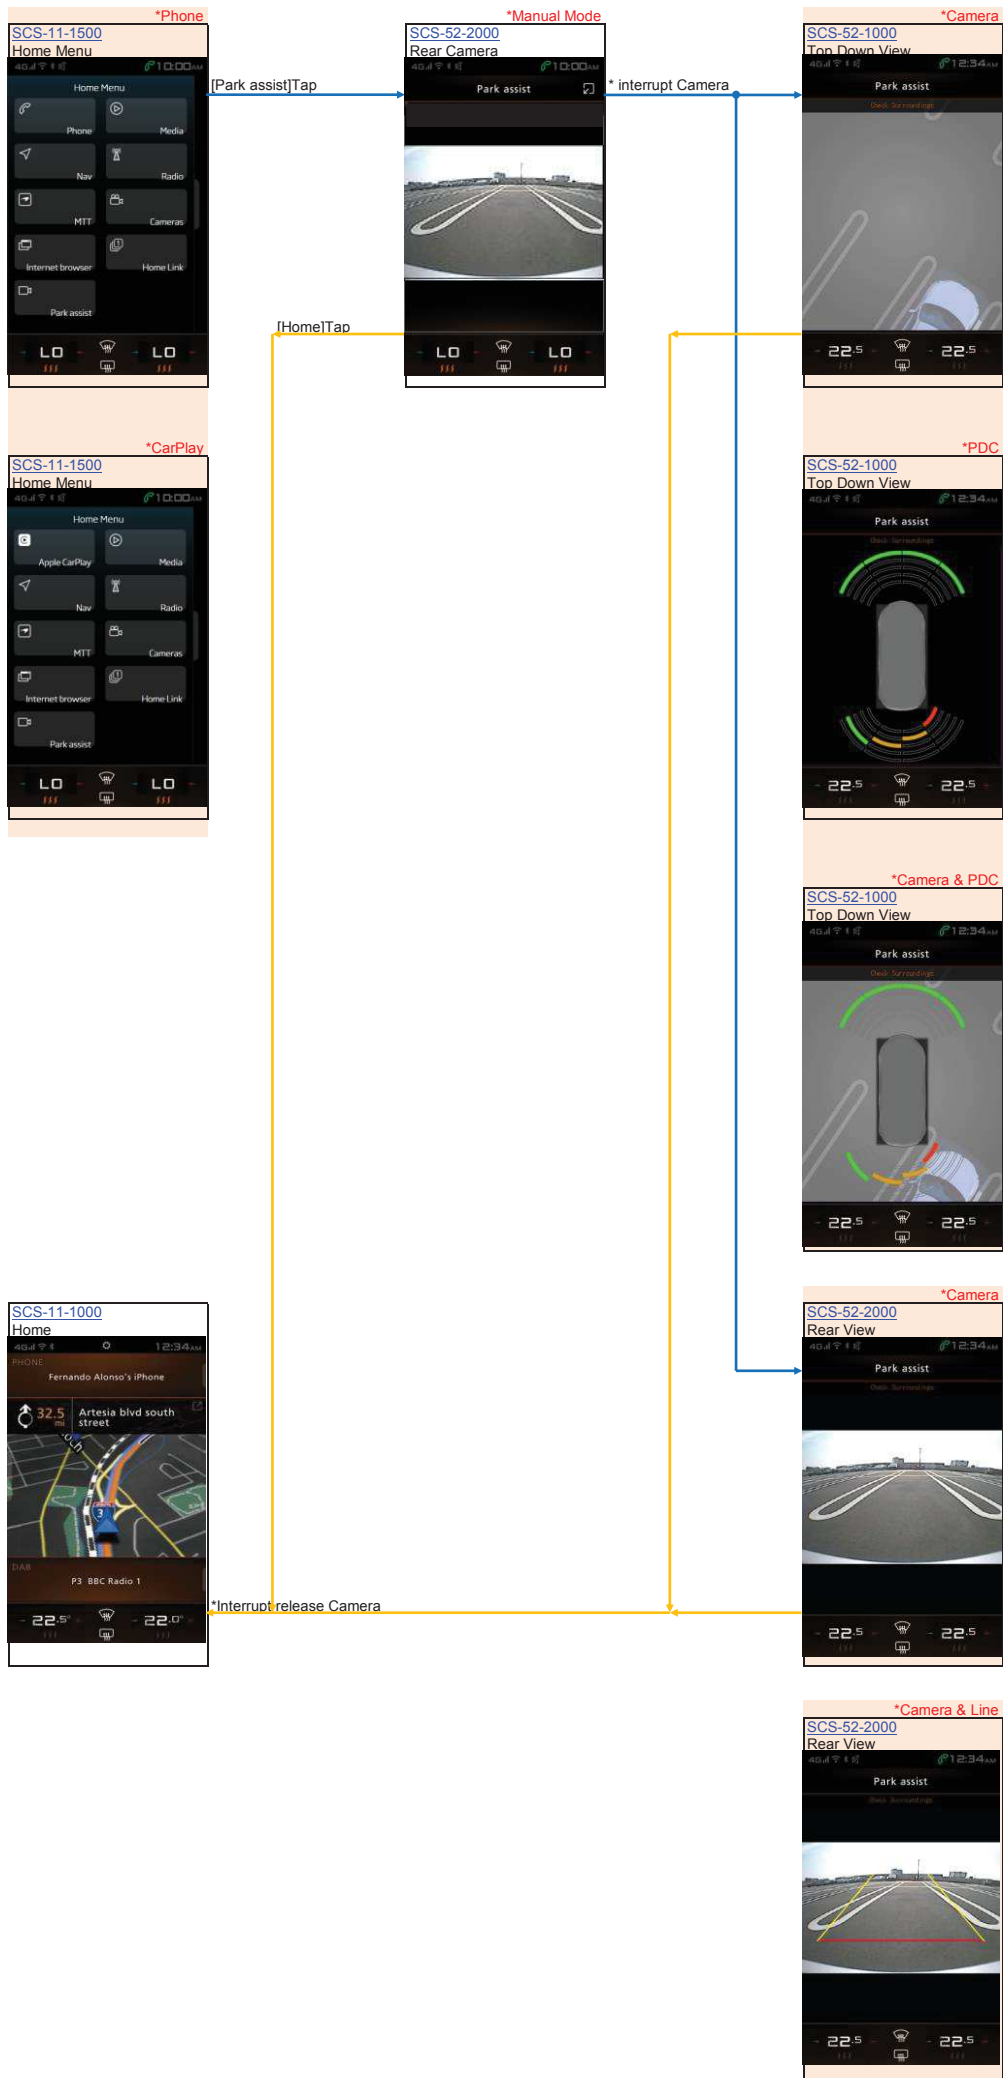

NAVI_Operation 11. Favourite Search
Favourites

NAVI_Operation 12. History Search
History

NAVI Operation 13. Trip Settings
Select Start Location

Search Location

Add Next Location

Delete Destination(s)

Enter Trip Name

Display Message

Web_Browser_Operation

Web Browser

BT-Phone Operation 1.Menu Setting

BT-Phone Menu

BT-Phone_Operation 2. Call operation screen
BT-Talk

External_Device_Operation 2. Camera Display

Camera