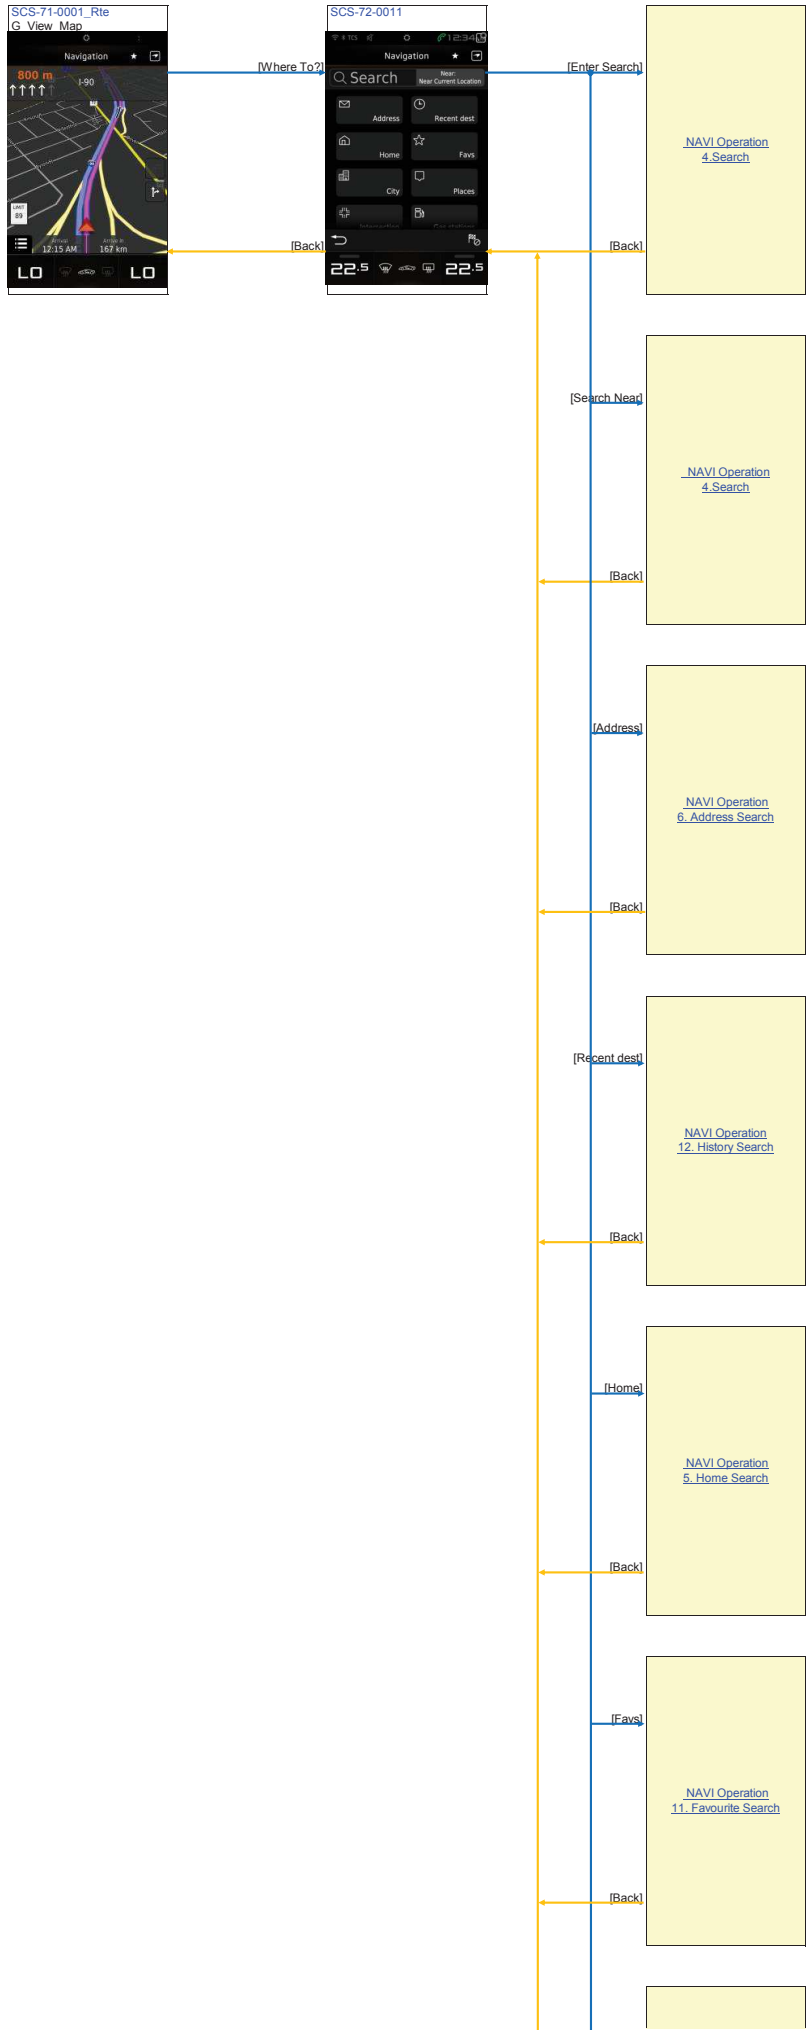

Basic_Operation 8. Illumination Setting Screen

Lighting Settings

*On with airbag Trim off

*Floodlit

*Off

Basic Operation ■ BT Pairing
BT Pairing

NAVI Operation 1. Map Display
No Route

On Route

Map Button

NAVI_Operation 3. NAVI Menu screen
 G_Top_Menu

NAVI Operation 4. Search

Enter Search

SearchNear

NAVI_Operation 5. Home Search

Home

[Home]