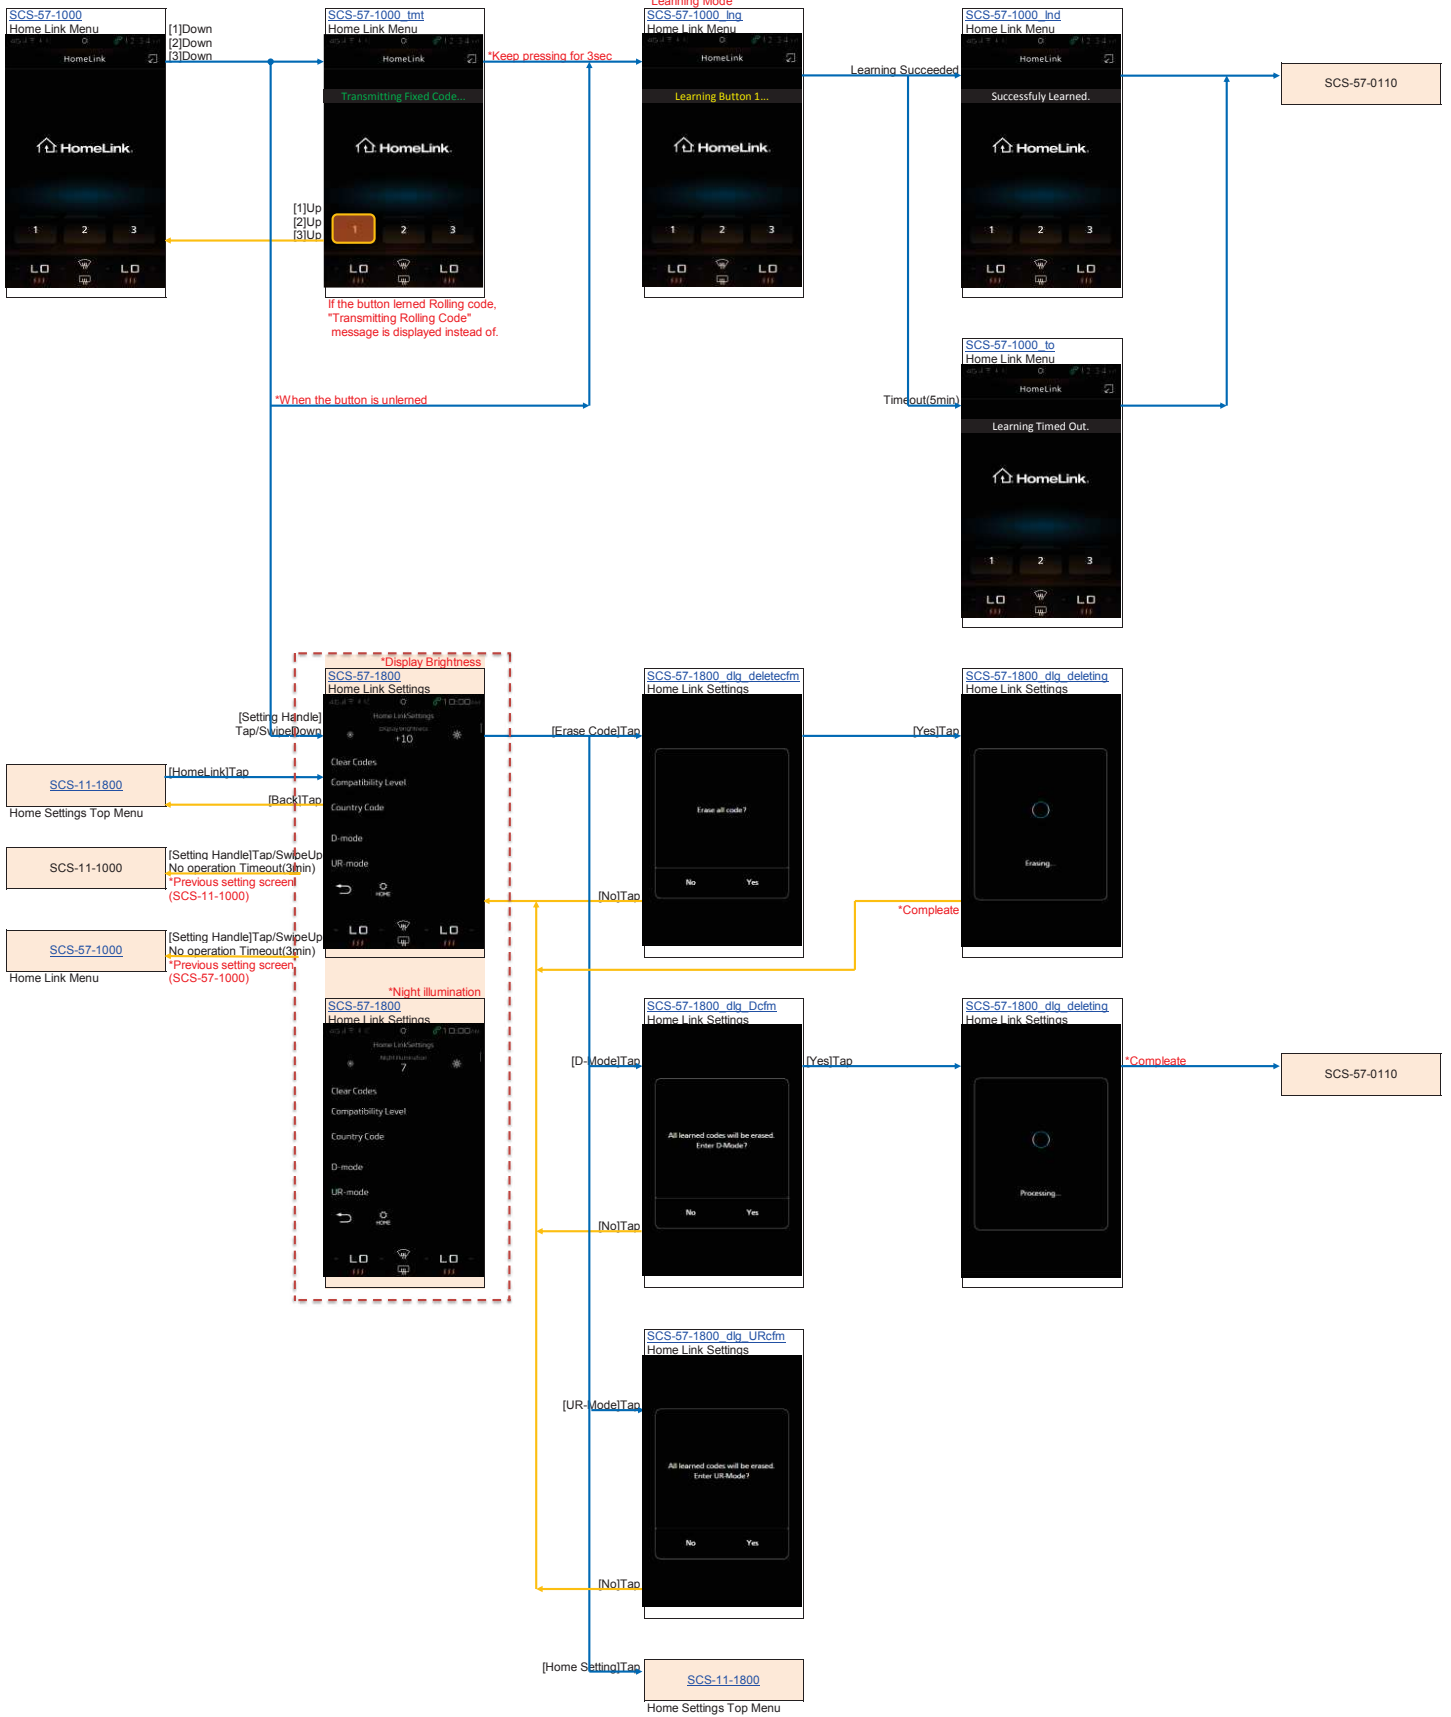

NAVI_Operation 11. Favourite Search
Favourites

NAVI_Operation 12. History Search
History

NAVI Operation 13. Trip Settings
Select Start Location

Search Location

Add Next Location

Delete Destination(s)

Enter Trip Name

Pandora

Session Opening

Session Closing

Display Message

AV_Operation 10. Spotify Operation

Spotify

Session opening

Session closing

Display Message

Web_Browser_Operation

Web Browser

BT-Phone Operation 1.Menu Setting

BT-Phone Menu

BT-Phone_Operation 2. Call operation screen
BT-Talk

External_Device_Operation 2. Camera Display

Camera

External_Device_Operation 3. Home Link

HomeLink

External_Device_Operation 4. TCS Operation

Full Screen

shortcut Registration

Interruption in Other App Screen

shortcut Call (Full)

Analysis/Transfer Race