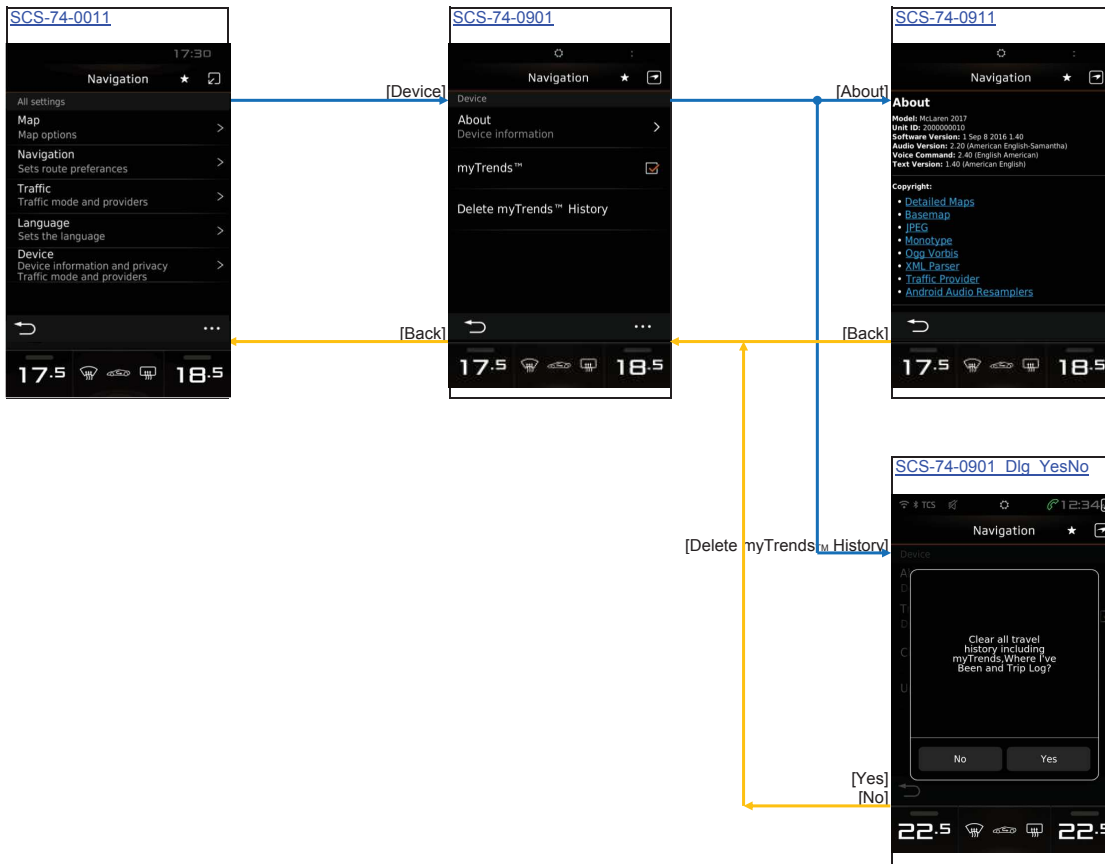

NAVI_Operation 11. Favourite Search
Favourites

NAVI_Operation 12. History Search
History

NAVI Operation 13. Trip Settings
Select Start Location

Search Location

Add Next Location

Delete Destination(s)

Enter Trip Name

Select Next Destination & Start

Map View & Review Trip

Schedule Trip

Edit Trip

NAVI_Operation 14. Short Cut Menu

Short Cut Menu

Select shortcut (Full Screen)

[Fav Icon]

Select Shortcut

[Fav Icon]
Swipe Right

NAVI_Operation 15. Settings
Settings

NAVI_Operation 16. Map Settings
Settings Map

NAVI_Operation 18. Traffic Settings

Settings Traffic

NAVI_Operation 19. Device Settings

Settings Device

NAVI_Operation 20. ASR - Garmin [EU/NA]
 ASR - Garmin
 [EU/NA]

NAVI_Operation 21. Keyboard

Keyboard

AV_Operation 1. AUX Playback

Aux

AV Operation 2. USB Media Playback
USB

AV_Operation 3. iPod Playback