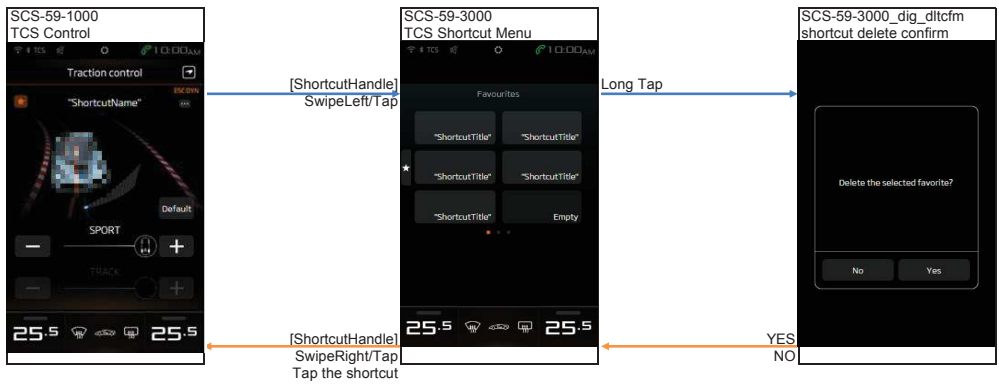

Display Message

Web_Browser_Operation

Web Browser

BT-Phone Operation 1.Menu Setting

BT-Phone Menu

BT-Phone_Operation 2. Call operation screen
BT-Talk

External_Device_Operation 2. Camera Display

Camera

External_Device_Operation 3. Home Link

HomeLink

External_Device_Operation 4. TCS Operation

Full Screen

shortcut Registration

Interruption in Other App Screen

shortcut Call (Full)

Analysis/Transfer Race

Settings

Vehicle involved while Analyse

Screen record: When call display during record

DIARY during Race/Record