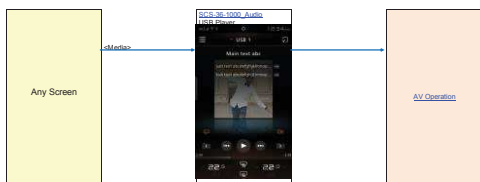

Basic Operation 1. Start Up & Shut Down

Start Up

Shut Down

Basic_Operation 2. External Key Operation (Reference)

SwitchPack - <Home>

SwitchPack - <Phone>

SwitchPack - <Media>

SwitchPack - <NAV>