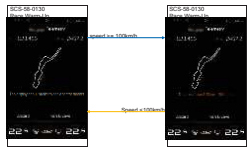

Vehicle involved while Analyse