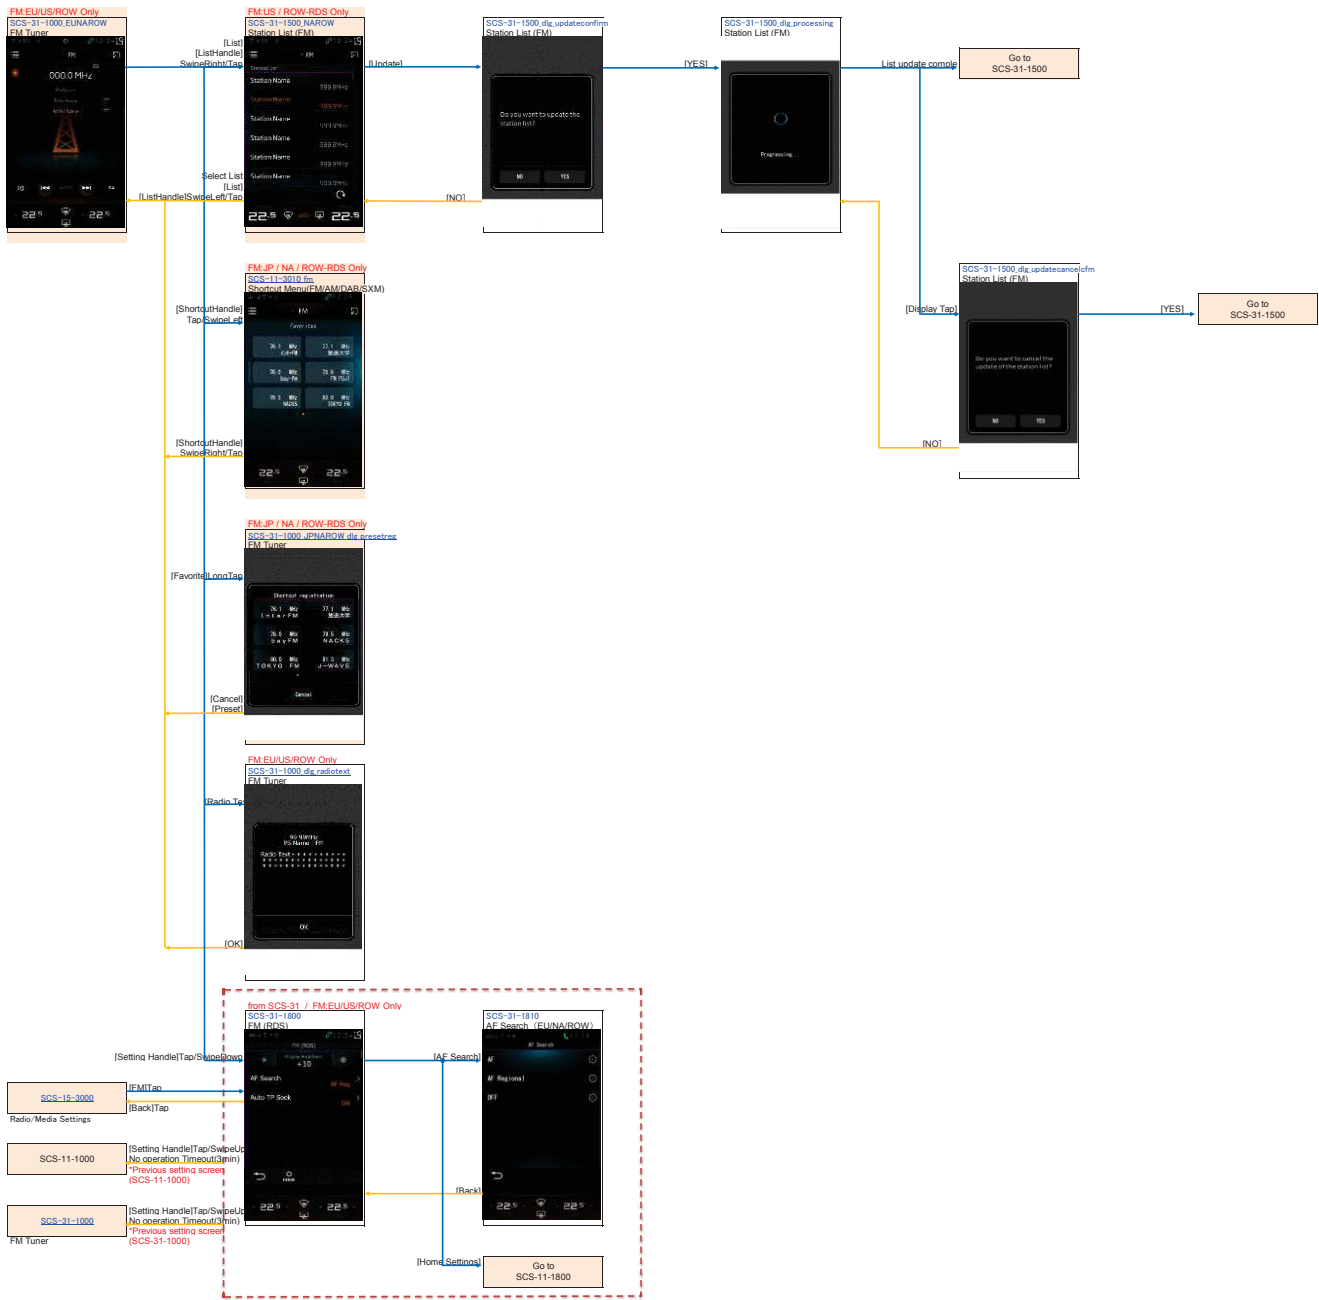

NAVI_Operation 11. Favourite Search
Favourites

NAVI_Operation 12. History Search
History

NAVI Operation 13. Trip Settings
Select Start Location

Search Location

Add Next Location

Delete Destination(s)

Enter Trip Name

Select Shortcut

[Fav Icon]
Swipe Right

NAVI_Operation 15. Settings
Settings

NAVI_Operation 16. Map Settings
Settings Map

NAVI_Operation 18. Traffic Settings

Settings Traffic

NAVI_Operation 19. Device Settings

Settings Device

NAVI_Operation 20. ASR - Garmin [EU/NA]
 ASR - Garmin
 [EU/NA]

NAVI_Operation 21. Keyboard

Keyboard

AV_Operation 1. AUX Playback

Aux

AV Operation 2. USB Media Playback
USB

AV_Operation 3. iPod Playback

iPod

AV_Operation 6. Radio Operation
FM

AM

Interruption (EU/US/ROW)

SpotFlash Interruption

DMZ Dig Mode

Channel switching by Stalk

AV_Operation 9. Pandora Operation