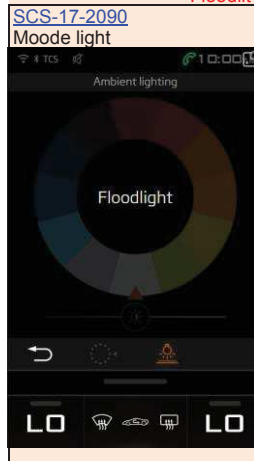

[Regional] Tap

[Vehicle] Tap

Back|Tap

Back|Tap

Back|Tap

Basic Operation 8. Connection Setting Screen
Settings Bluetooth

Basic Operation 7. Vehicle Setting Screen

Vehicle Settings

Basic_Operation 8. Illumination Setting Screen

Lighting Settings

*On with airbag Trim off

*Floodlit

*Off

Basic Operation ■ BT Pairing
BT Pairing

NAVI Operation 1. Map Display
No Route

On Route