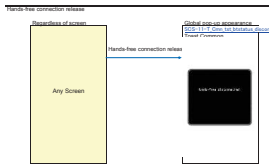

Basic_Operation 8. Illumination Setting Screen

Lighting Settings

*On with airbag Trim off

*Floodlit

*Off

Basic Operation ■ BT Pairing
BT Pairing

NAVI Operation 1. Map Display
No Route

On Route