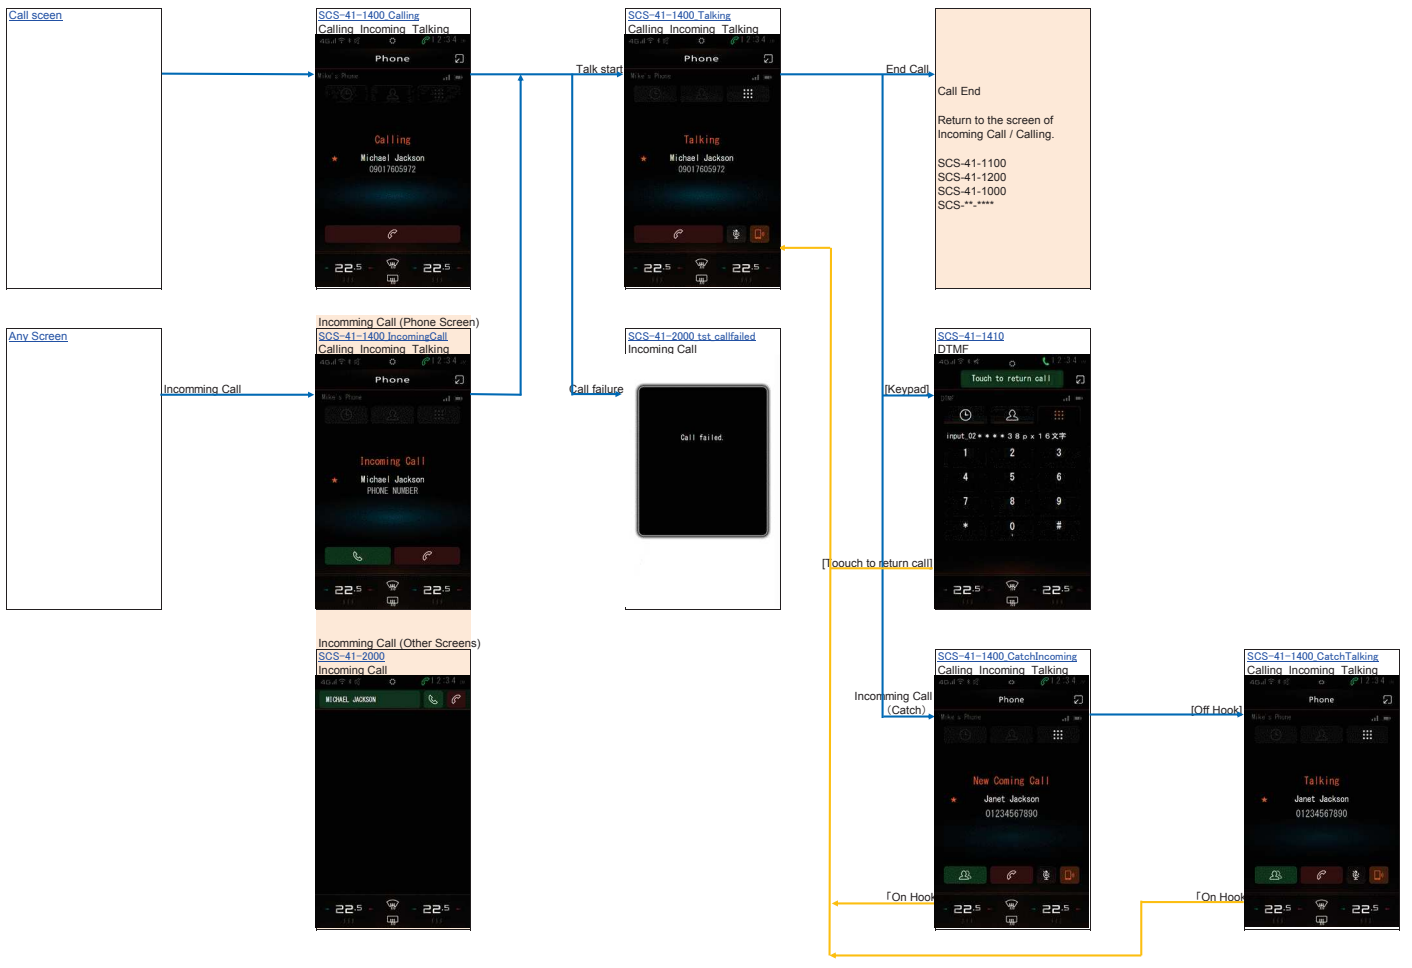

Pandora

Session Opening

Session Closing

Display Message

AV_Operation 10. Spotify Operation

Spotify

Session opening

Session closing

Display Message

Web_Browser_Operation

Web Browser

BT-Phone Operation 1.Menu Setting

BT-Phone Menu

BT-Phone_Operation 2. Call operation screen
BT-Talk

External_Device_Operation 2. Camera Display

Camera

External_Device_Operation 3. Home Link

HomeLink

External_Device_Operation 4. TCS Operation

Full Screen

shortcut Registration

Interruption in Other App Screen

shortcut Call (Full)

Analysis/Transfer Race

Settings

Vehicle involved while Analyse

Screen record: When call display during record

DIARY during Race/Record