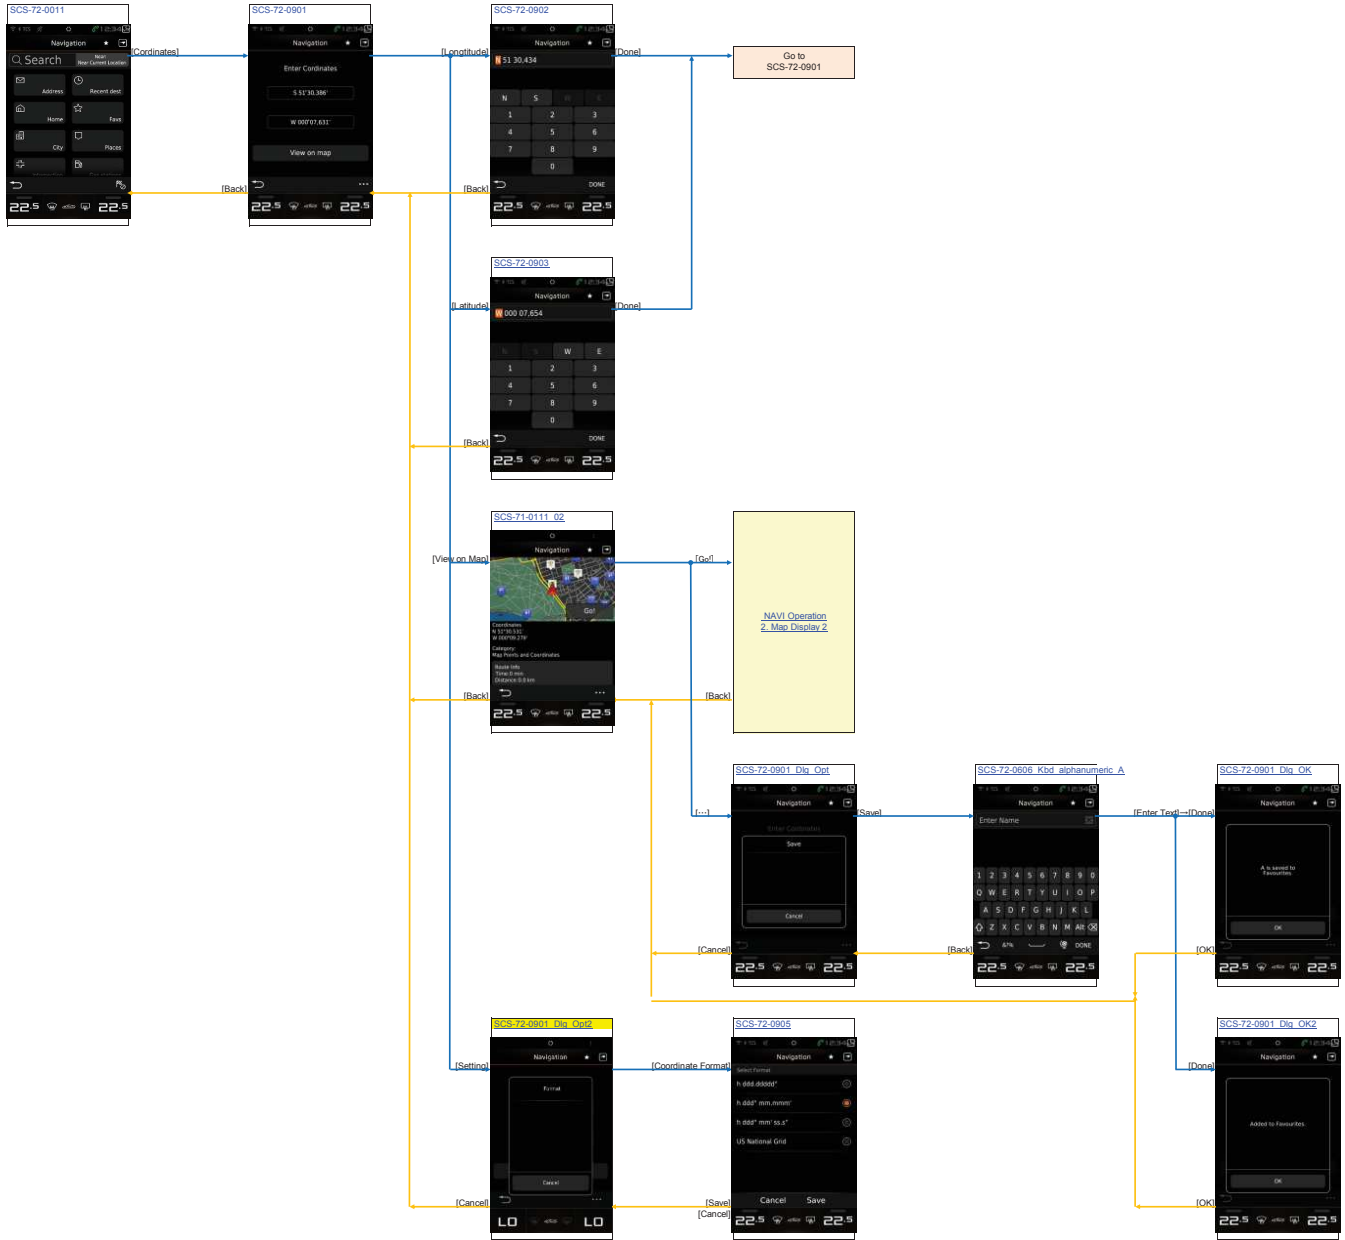

Basic_Operation 8. Illumination Setting Screen

Lighting Settings

*On with airbag Trim off

*Floodlit

*Off

Basic Operation ■ BT Pairing
BT Pairing

NAVI Operation 1. Map Display
No Route

On Route

Map Button

NAVI_Operation 3. NAVI Menu screen
 G_Top_Menu

NAVI Operation 4. Search

Enter Search

SearchNear

NAVI_Operation 5. Home Search

Home

[Home]

[Enter My Address]

[History]

NAVI Operation 6. Address Search
Address

NAVI_Operation 8. Town Search

Towns

NAVI_Operation 9. Coordinates Search

Coordinates

NAVI_Operation 10. Categories Search
Categories

NAVI_Operation 11. Favourite Search
Favourites

NAVI_Operation 12. History Search
History

NAVI Operation 13. Trip Settings
Select Start Location

Search Location

Add Next Location

Delete Destination(s)

Enter Trip Name