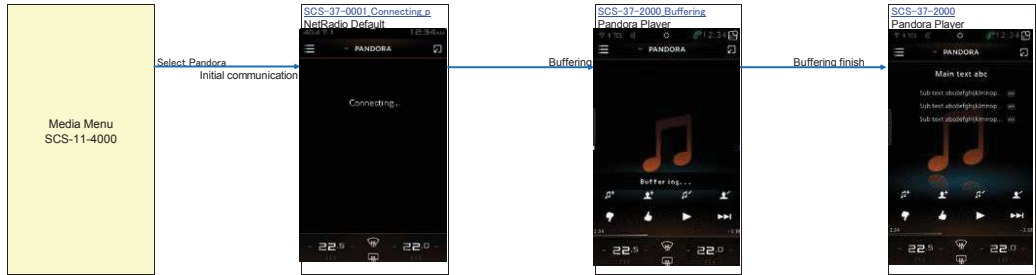

Session Opening