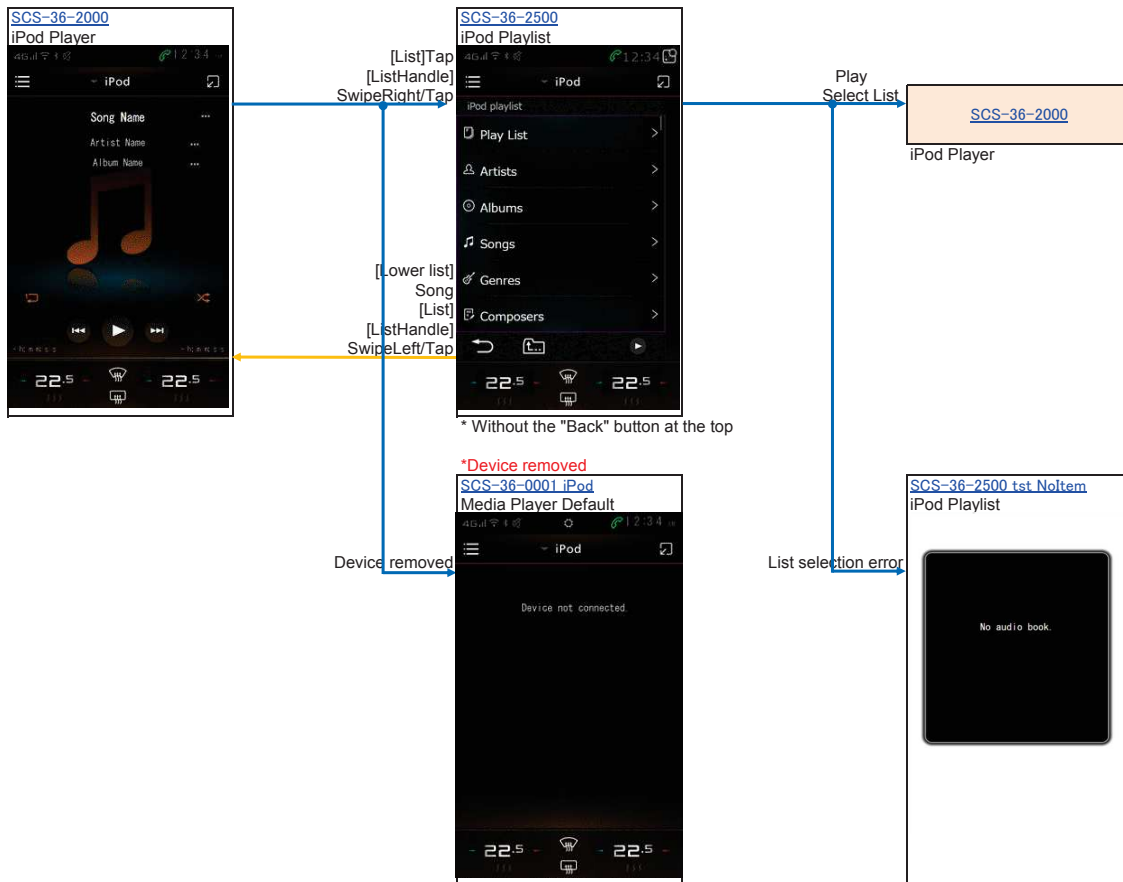

Select Shortcut

[Fav Icon]
Swipe Right

NAVI_Operation 15. Settings
Settings

NAVI_Operation 16. Map Settings
Settings Map

NAVI_Operation 18. Traffic Settings

Settings Traffic

NAVI_Operation 19. Device Settings

Settings Device

NAVI_Operation 20. ASR - Garmin [EU/NA]
 ASR - Garmin
 [EU/NA]

NAVI_Operation 21. Keyboard

Keyboard

AV_Operation 1. AUX Playback

Aux

AV Operation 2. USB Media Playback
USB

AV_Operation 3. iPod Playback

iPod

AV_Operation 6. Radio Operation
FM

AM

Interruption (EU/US/ROW)

SpotFlash Interruption

DMZ Dig Mode

Channel switching by Stalk

AV_Operation 9. Pandora Operation