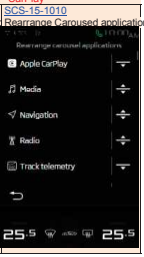

Basic_Operation 5. Setting Screen
Settings System

[General] Tap

Back|Tap

[Rearrange Carousel applications] Tap

Back|Tap

[Sound Settings] Tap

[Tone Settings] Tap

[Legal information] Tap

[Tone Settings] Tap

[Reset all settings] Tap

[Yes] Tap / [No] Tap

[ADVANCED] On

[Erase all data & Settings] Tap

[Yes] Tap / [No] Tap

[Connection] Tap

[Regional] Tap

[Vehicle] Tap

Back|Tap

Back|Tap

Back|Tap