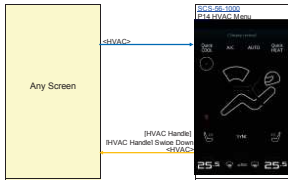

SwitchPack - <HVAC>