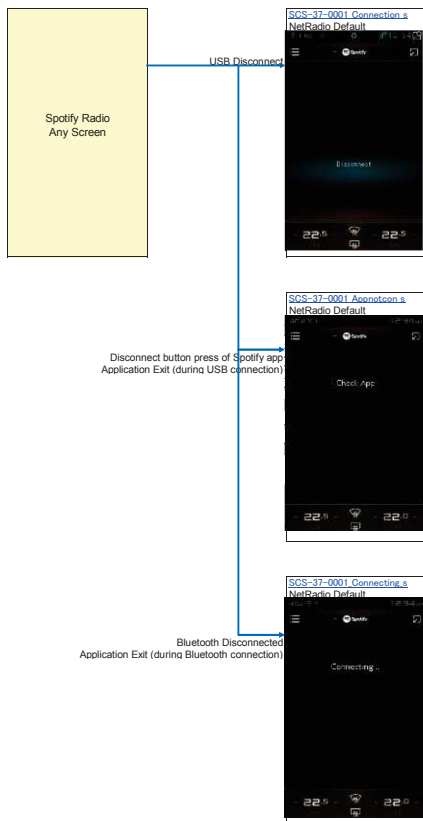

Pandora

Session Opening

Session Closing

Display Message

AV_Operation 10. Spotify Operation

Spotify

Session opening

Session closing

Display Message

Web_Browser_Operation

Web Browser

BT-Phone Operation 1.Menu Setting

BT-Phone Menu

BT-Phone_Operation 2. Call operation screen
BT-Talk

External_Device_Operation 2. Camera Display

Camera