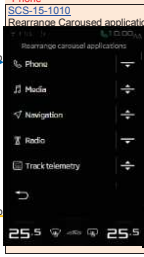

[Rearrange Carousel applications] Tap

Back|Tap