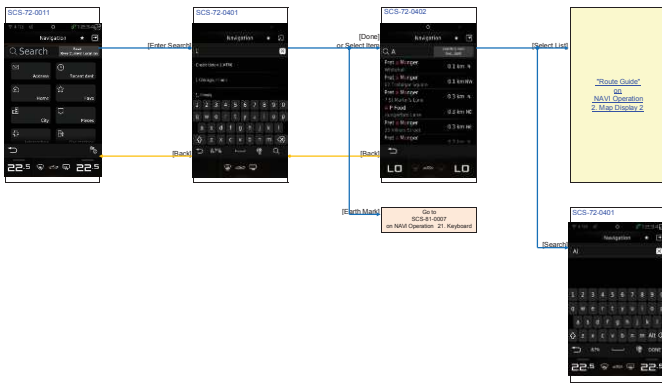

[Regional] Tap

[Vehicle] Tap

Back|Tap

Back|Tap

Back|Tap

Basic Operation 8. Connection Setting Screen
Settings Bluetooth

Basic Operation 7. Vehicle Setting Screen

Vehicle Settings

Basic_Operation 8. Illumination Setting Screen

Lighting Settings

*On with airbag Trim off

*Floodlit

*Off

Basic Operation ■ BT Pairing
BT Pairing

NAVI Operation 1. Map Display
No Route

On Route

Map Button

NAVI_Operation 3. NAVI Menu screen
 G_Top_Menu

NAVI Operation 4. Search

Enter Search

SearchNear

NAVI_Operation 5. Home Search

Home

[Home]

[Enter My Address]

[History]

NAVI Operation 6. Address Search
Address

NAVI_Operation 8. Town Search

Towns

NAVI_Operation 9. Coordinates Search

Coordinates

NAVI_Operation 10. Categories Search
Categories