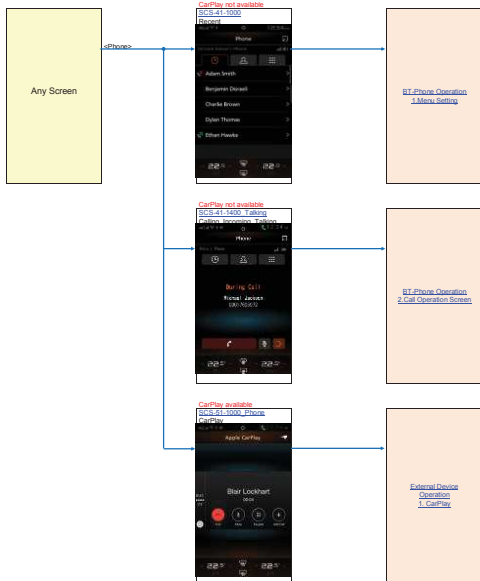

Basic Operation 1. Start Up & Shut Down

Start Up

Shut Down

Basic_Operation 2. External Key Operation (Reference)

SwitchPack - <Home>

SwitchPack - <Phone>

SwitchPack - <Media>

SwitchPack - <NAV>

SwitchPack - <Radio>

SwitchPack - <HVAC>

SwitchPack - <Mute>

HourKey - <Volume +>

ColumnStack - <Voice>

Home Menu Window

Settings Window

Basic Operation 4. Application Menu
Media App Menu