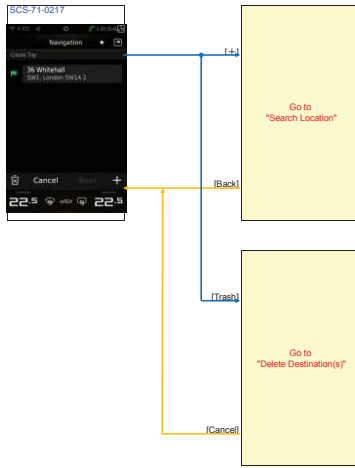

[Enter My Address]

[History]

NAVI Operation 6. Address Search
Address

NAVI_Operation 8. Town Search

Towns

NAVI_Operation 9. Coordinates Search

Coordinates

NAVI_Operation 10. Categories Search
Categories

NAVI_Operation 11. Favourite Search
Favourites

NAVI_Operation 12. History Search
History

NAVI Operation 13. Trip Settings
Select Start Location

Search Location

Add Next Location

Delete Destination(s)

Enter Trip Name

Select Next Destination & Start

Map View & Review Trip

Schedule Trip

Edit Trip

NAVI_Operation 14. Short Cut Menu

Short Cut Menu

Select shortcut (Full Screen)

[Fav Icon]

Select Shortcut

[Fav Icon]
Swipe Right

NAVI_Operation 15. Settings
Settings

NAVI_Operation 16. Map Settings
Settings Map

NAVI_Operation 18. Traffic Settings

Settings Traffic

NAVI_Operation 19. Device Settings