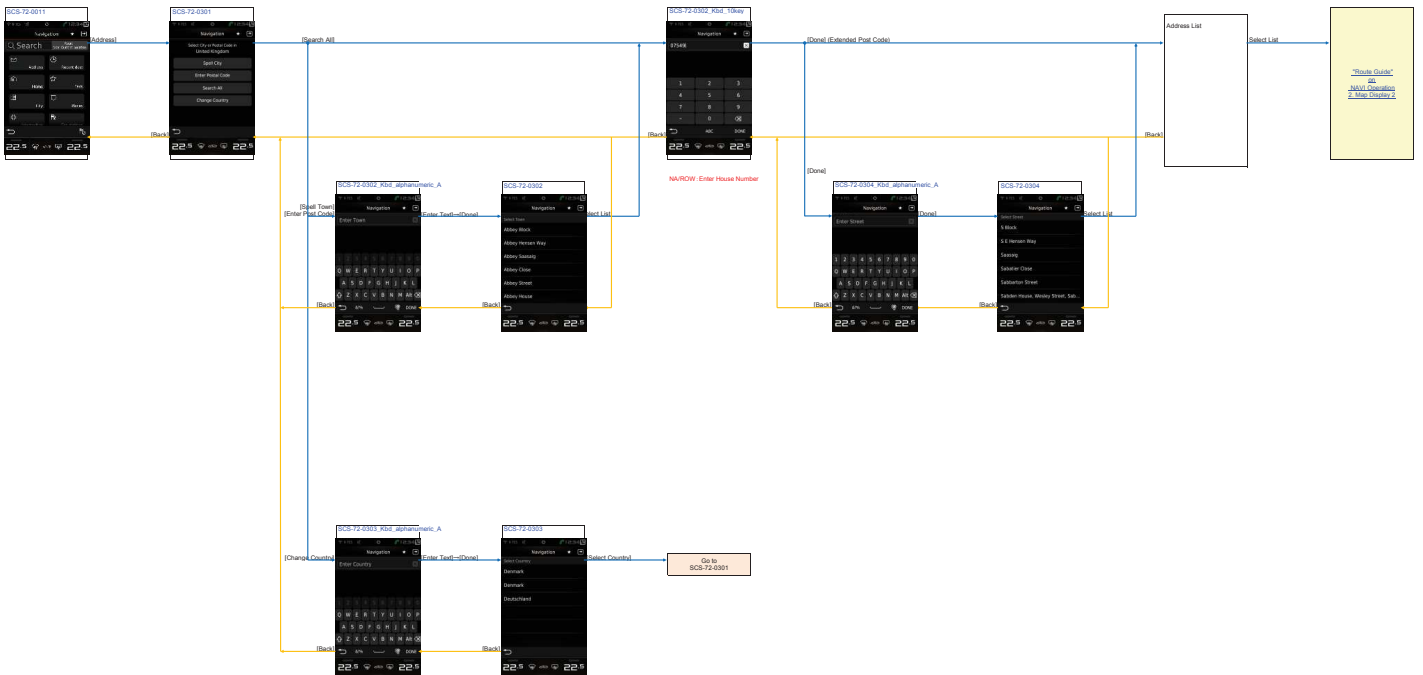

Basic_Operation 8. Illumination Setting Screen

Lighting Settings

*On with airbag Trim off

*Floodlit

*Off

Basic Operation ■ BT Pairing
BT Pairing

NAVI Operation 1. Map Display
No Route

On Route

Map Button

NAVI_Operation 3. NAVI Menu screen
 G_Top_Menu

NAVI Operation 4. Search

Enter Search

SearchNear

NAVI_Operation 5. Home Search

Home

[Home]

[Enter My Address]

[History]

NAVI Operation 6. Address Search
Address

NAVI_Operation 8. Town Search

Towns

NAVI_Operation 9. Coordinates Search

Coordinates

NAVI_Operation 10. Categories Search
Categories

NAVI_Operation 11. Favourite Search
Favourites

NAVI_Operation 12. History Search
History

NAVI Operation 13. Trip Settings
Select Start Location

Search Location

Add Next Location

Delete Destination(s)

Enter Trip Name