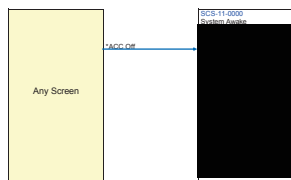

Basic Operation 1. Start Up & Shut Down

Start Up

Shut Down