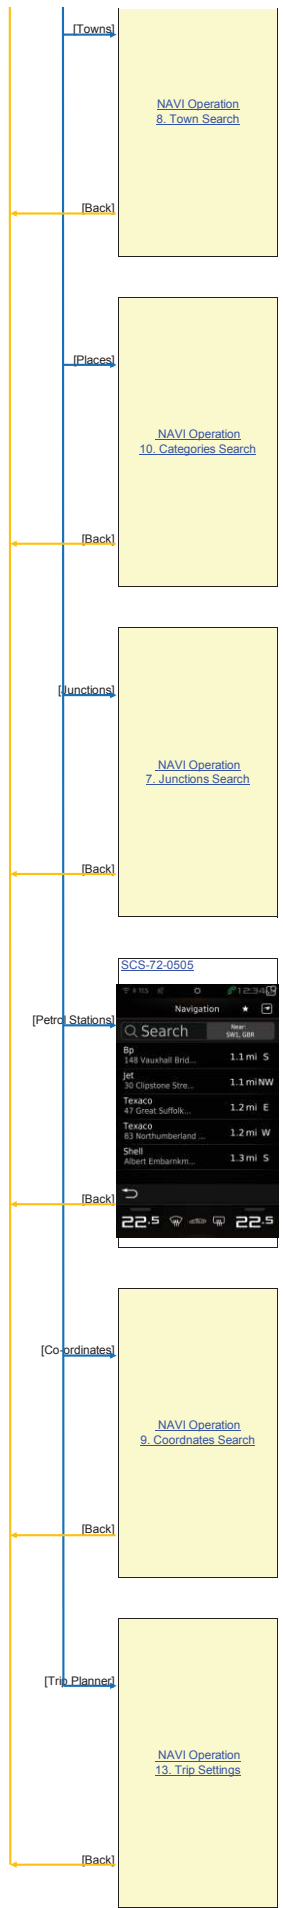

NAVI_Operation

- 1 Map_display
 - No_Route
 - On_Route
 - Map_Button
 - Interruput_of_Interchange_or_Junction
- 2 Map_display 2
 - Scroll_Map
 - Route_Guide
 - Edit_Location (Other_than_Favourite)
 - Edit_Location (Favourite)
- 3 NAVI_Menu_screen
- 4 Search
 - Enter_Search
 - Search_Near
- 5 Home_Search
- 6 Address_Search
- 7 Junction_Search
- 8 Towns_Search
- 9 Coordinates_Search
- 10 Categories_Search
- 11 Favourites_Search
- 12 History_Search
- 13 Trip_Settings
 - Select_Start_Location
 - Search_Location
 - Add_Next_Location
 - Delete_Destination(s)
 - Enter_Trip_Name
 - Select_Next_Destination_&_Start
 - Map_View_&_Review_Trip
 - Schedule_Trip
 - Edit_Trip
- 14 Short_Cut_Menu
 - Select_Short_Cut (Full Screen)
- 15 Settings
- 16 Map_Settings
- 17 Navigation_Settings
- 18 Traffic_Settings
- 19 Device_Settings
- 20 ASR-Garmin[EU/NA]
- 21 Keyboard

[Regional] Tap

[Vehicle] Tap

Back|Tap

Back|Tap

Back|Tap

Basic Operation 8. Connection Setting Screen
Settings Bluetooth

Basic Operation 7. Vehicle Setting Screen

Vehicle Settings

Basic_Operation 8. Illumination Setting Screen

Lighting Settings

*On with airbag Trim off

*Floodlit

*Off

Basic Operation ■ BT Pairing
BT Pairing

NAVI Operation 1. Map Display
No Route

On Route

Map Button

NAVI_Operation 3. NAVI Menu screen
 G_Top_Menu

NAVI Operation 4. Search

Enter Search

SearchNear

NAVI_Operation 5. Home Search

Home

[Home]