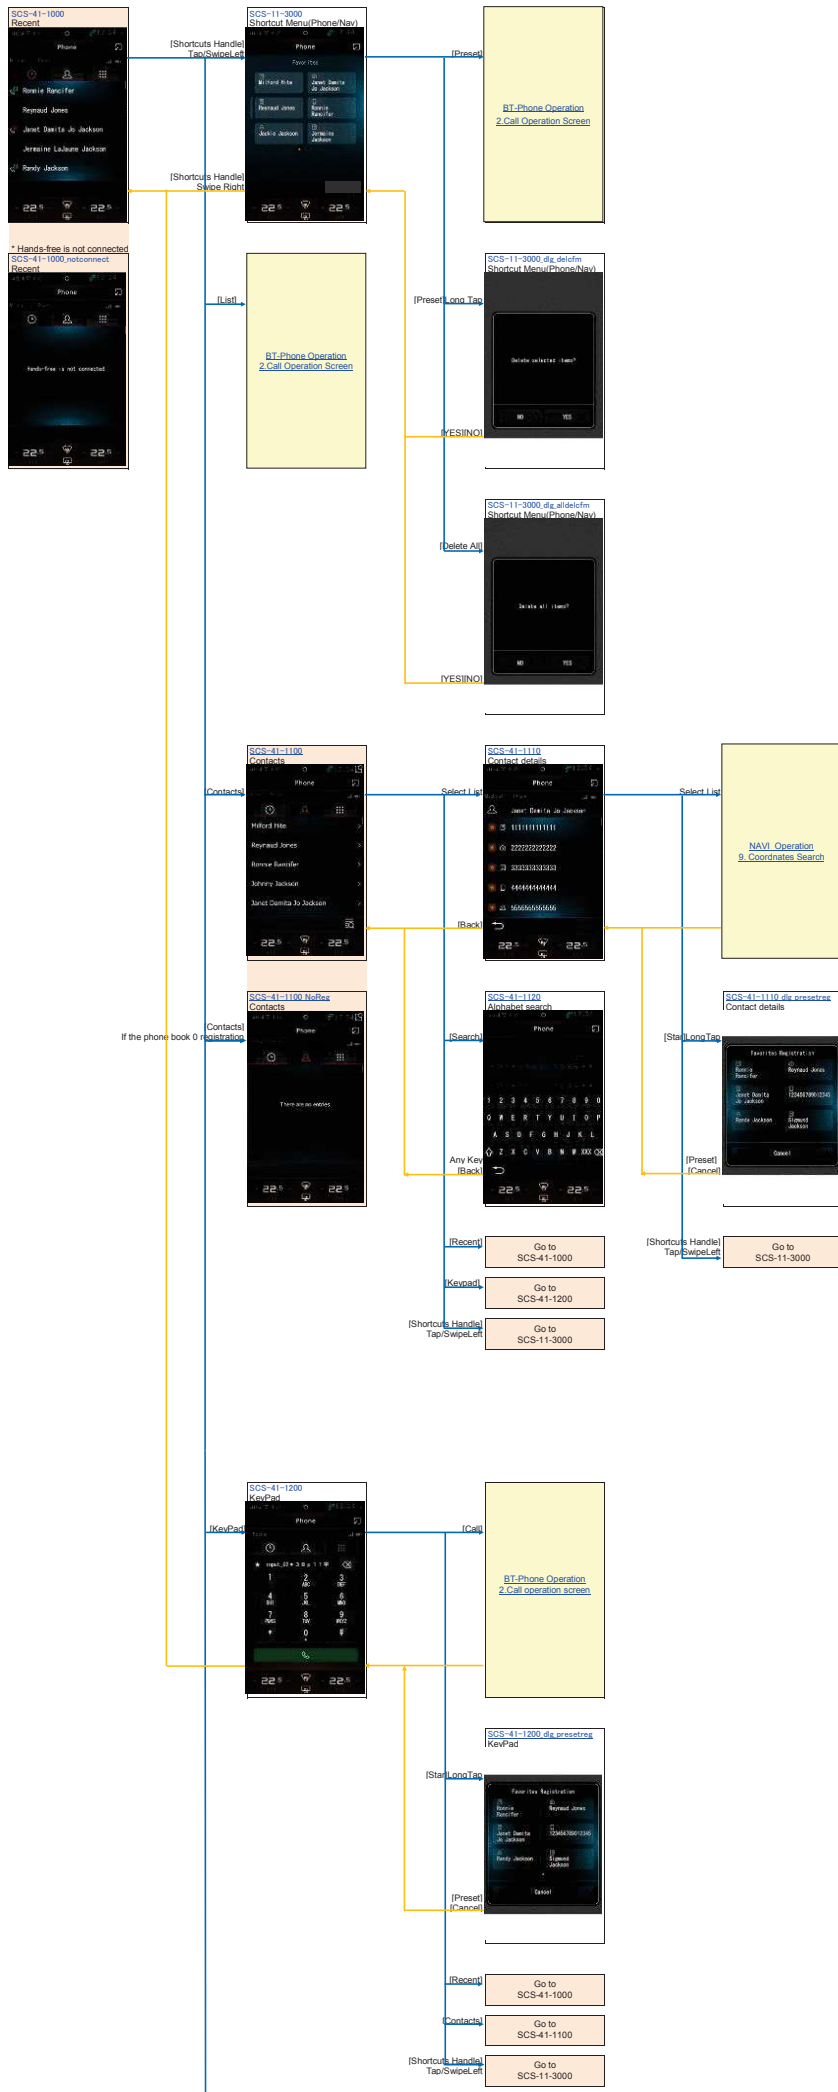

Basic_Operation 5. Setting Screen
Settings System

[Setting Handle] Tap/SwipeUp
No operation Timeout(3min)

[General] Tap

Back|Tap

[Rearrange Carousel applications] Tap

Back|Tap

[Sound Settings] Tap

[Tone Settings] Tap

NAVI_Operation 11. Favourite Search
Favourites

NAVI_Operation 12. History Search
History

NAVI Operation 13. Trip Settings
Select Start Location

Search Location

Add Next Location

Delete Destination(s)

Enter Trip Name

Display Message

Web_Browser_Operation

Web Browser

BT-Phone Operation 1.Menu Setting

BT-Phone Menu

BT-Phone_Operation 2. Call operation screen
BT-Talk

External_Device_Operation 2. Camera Display

Camera

External_Device_Operation 3. Home Link

HomeLink

External_Device_Operation 4. TCS Operation

Full Screen

shortcut Registration

Interruption in Other App Screen

shortcut Call (Full)

Analysis/Transfer Race