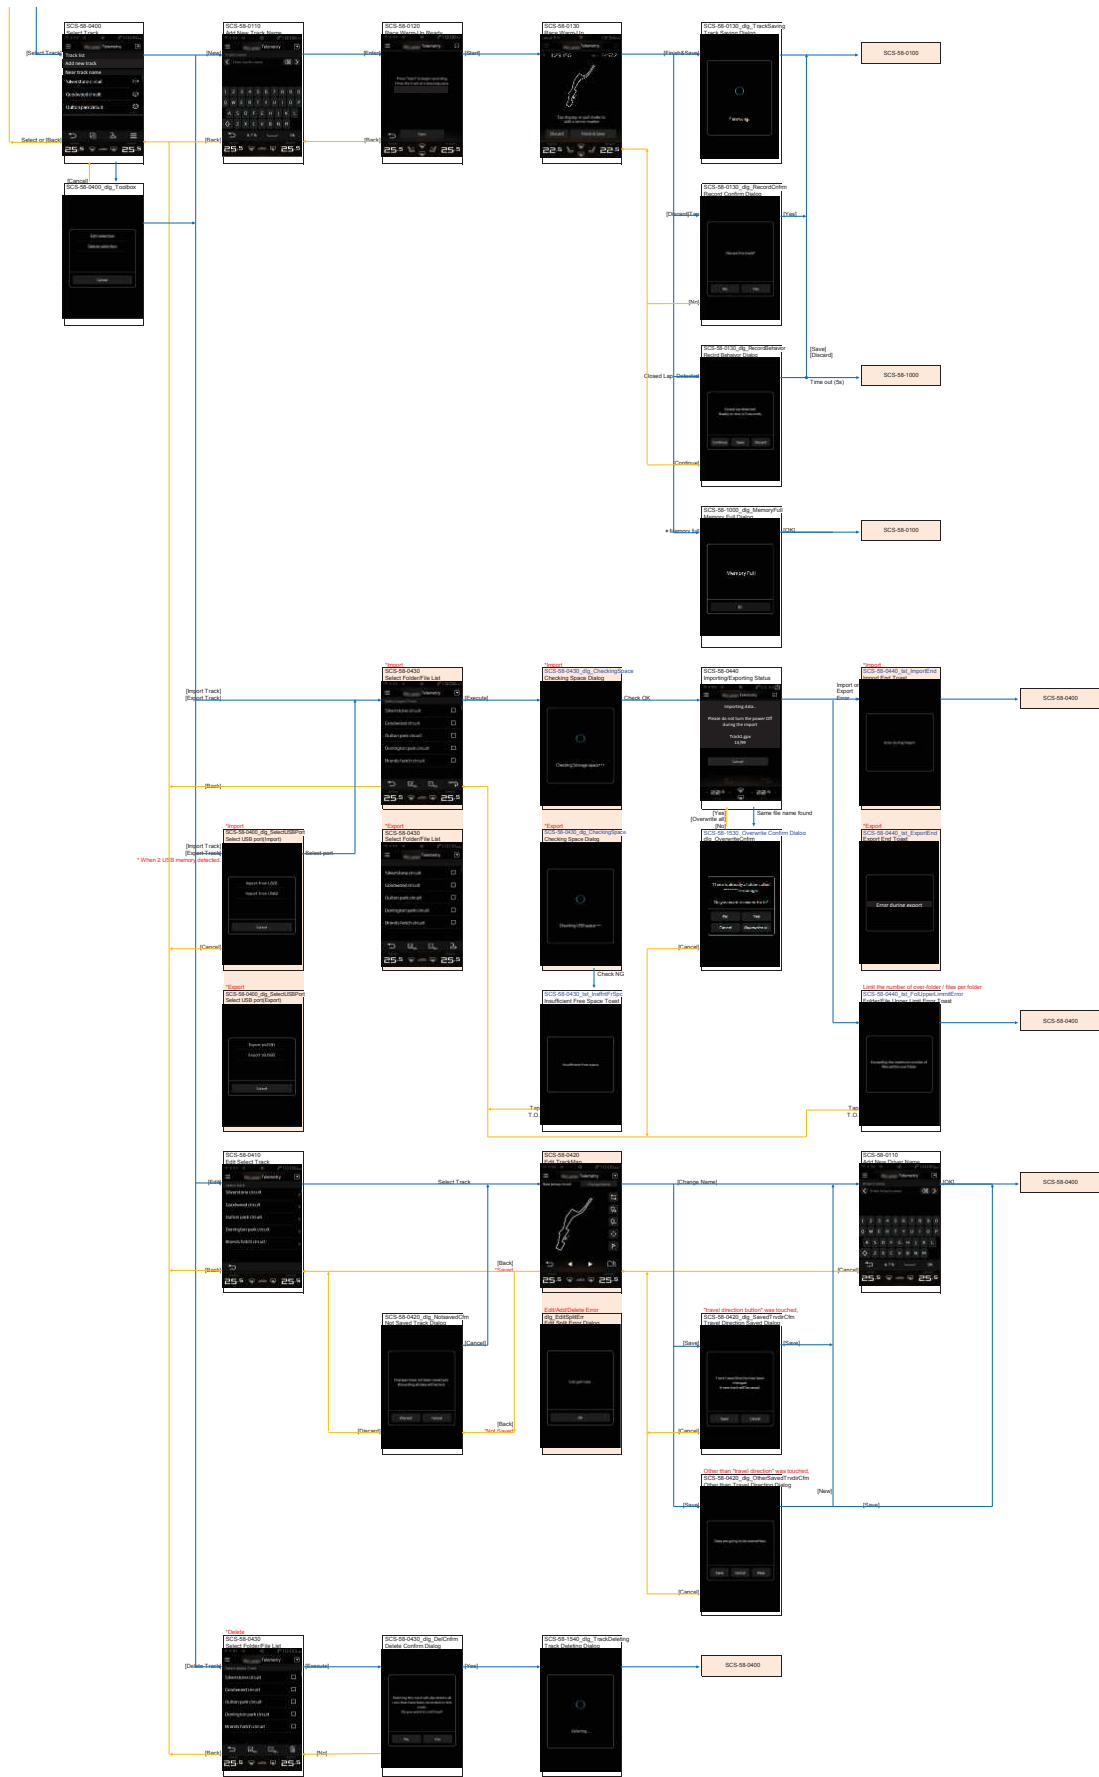

NAVI_Operation 11. Favourite Search
Favourites

NAVI_Operation 12. History Search
History

NAVI Operation 13. Trip Settings
Select Start Location

Search Location

Add Next Location

Delete Destination(s)

Enter Trip Name

Display Message

Web_Browser_Operation

Web Browser

BT-Phone Operation 1.Menu Setting

BT-Phone Menu

BT-Phone_Operation 2. Call operation screen
BT-Talk

External_Device_Operation 2. Camera Display

Camera

External_Device_Operation 3. Home Link

HomeLink

External_Device_Operation 4. TCS Operation

Full Screen

shortcut Registration

Interruption in Other App Screen

shortcut Call (Full)

Analysis/Transfer Race