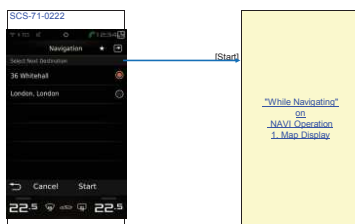

Select Next Destination & Start