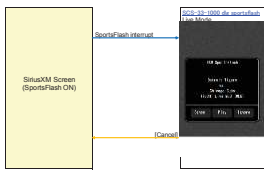

iPod

AV_Operation 6. Radio Operation
FM

AM

Interruption (EU/US/ROW)

SpotFlash Interruption

DMZ Dig Mode

Channel switching by Stalk

AV_Operation 9. Pandora Operation