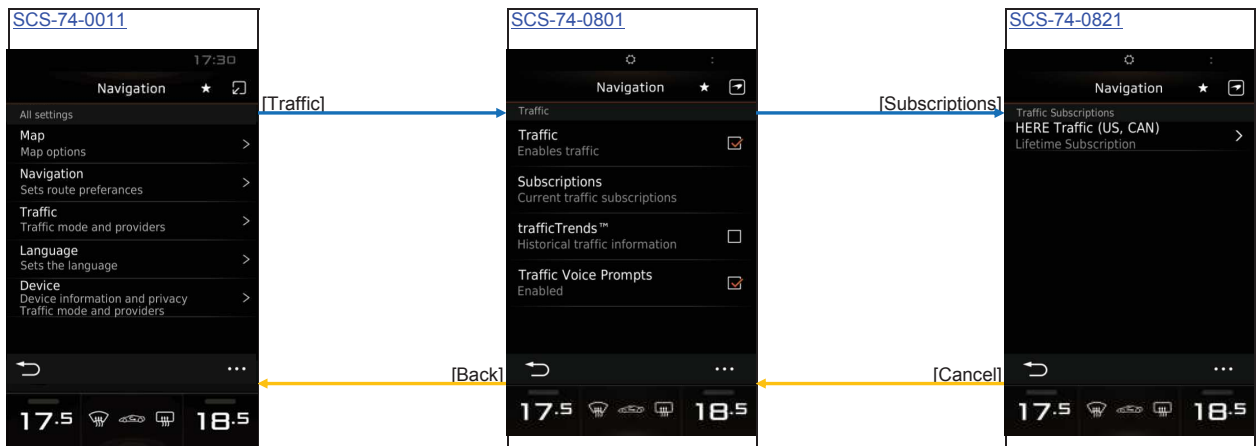

Select Shortcut

[Fav Icon]
Swipe Right

NAVI_Operation 15. Settings
Settings

NAVI_Operation 16. Map Settings
Settings Map

NAVI_Operation 18. Traffic Settings

Settings Traffic

NAVI_Operation 19. Device Settings