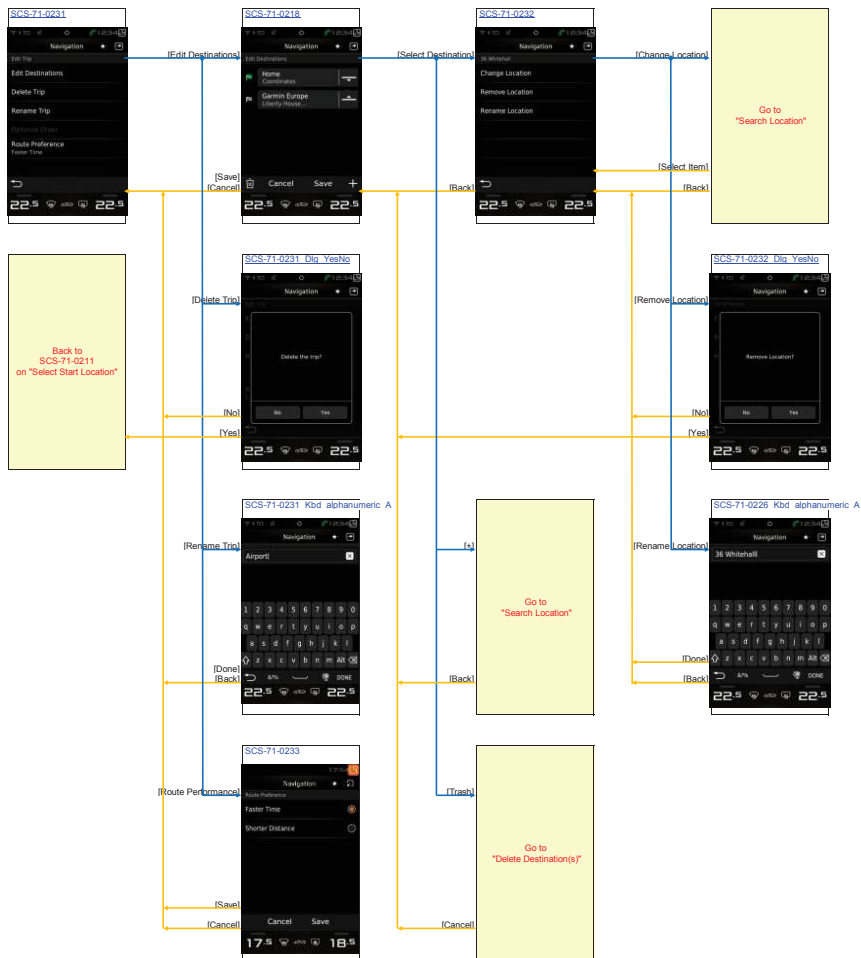

NAVI_Operation 11. Favourite Search
Favourites

NAVI_Operation 12. History Search
History

NAVI Operation 13. Trip Settings
Select Start Location

Search Location

Add Next Location

Delete Destination(s)

Enter Trip Name

Select Next Destination & Start

Map View & Review Trip

Schedule Trip

Edit Trip

NAVI_Operation 14. Short Cut Menu

Short Cut Menu

Select shortcut (Full Screen)

[Fav Icon]

Select Shortcut

[Fav Icon]
Swipe Right

NAVI_Operation 15. Settings
Settings

NAVI_Operation 16. Map Settings
Settings Map

NAVI_Operation 18. Traffic Settings

Settings Traffic

NAVI_Operation 19. Device Settings