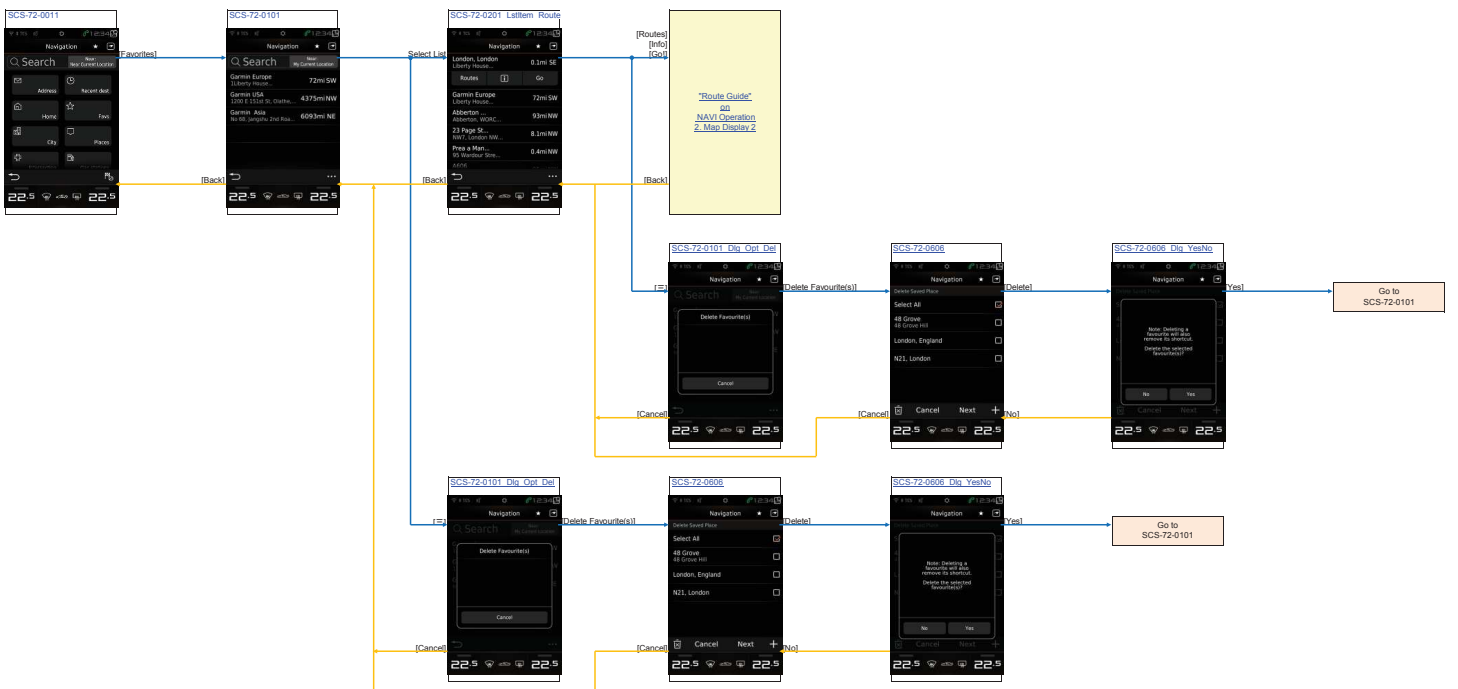

Basic_Operation 8. Illumination Setting Screen

Lighting Settings

*On with airbag Trim off

*Floodlit

*Off

Basic Operation ■ BT Pairing
BT Pairing

NAVI Operation 1. Map Display
No Route

On Route

Map Button

NAVI_Operation 3. NAVI Menu screen
 G_Top_Menu

NAVI Operation 4. Search

Enter Search

SearchNear

NAVI_Operation 5. Home Search

Home

[Home]

[Enter My Address]

[History]

NAVI Operation 6. Address Search
Address

NAVI_Operation 8. Town Search

Towns

NAVI_Operation 9. Coordinates Search

Coordinates

NAVI_Operation 10. Categories Search
Categories

NAVI_Operation 11. Favourite Search
Favourites

NAVI_Operation 12. History Search
History

NAVI Operation 13. Trip Settings
Select Start Location

Search Location

Add Next Location

Delete Destination(s)

Enter Trip Name