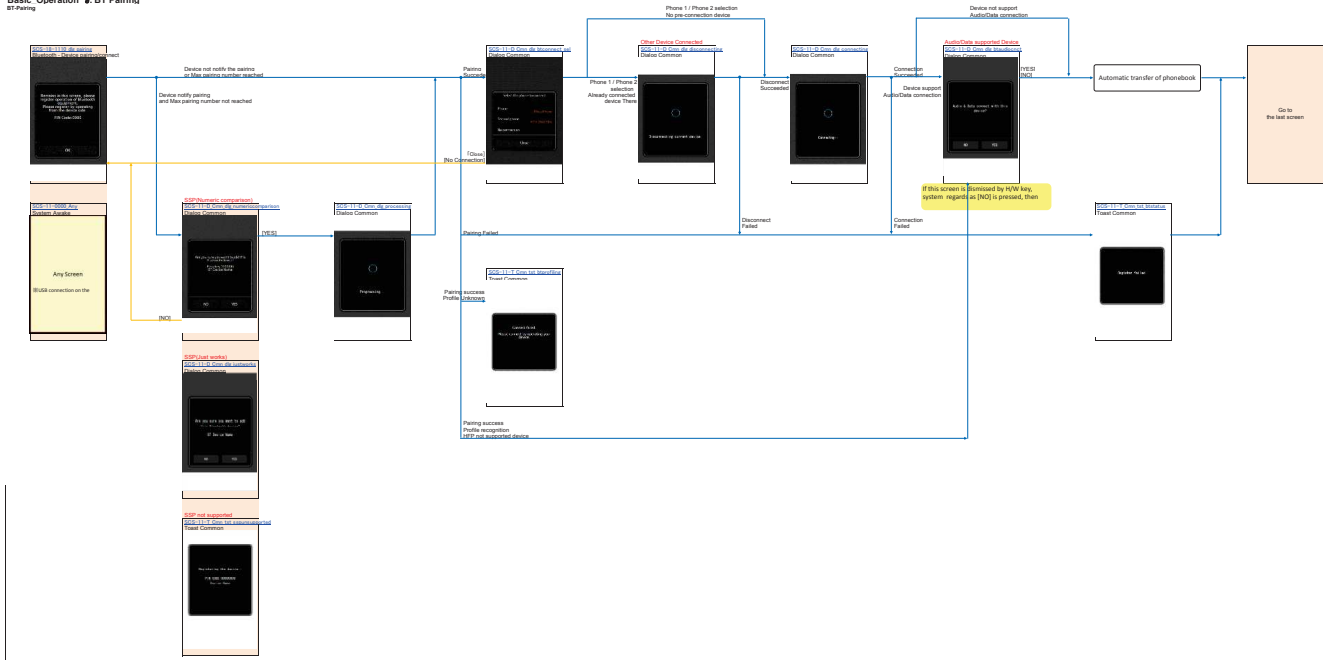

[Regional] Tap

[Vehicle] Tap

Back|Tap

Back|Tap

Back|Tap

Basic Operation 8. Connection Setting Screen
Settings Bluetooth

Basic Operation 7. Vehicle Setting Screen

Vehicle Settings

Basic_Operation 8. Illumination Setting Screen

Lighting Settings

*On with airbag Trim off

*Floodlit

*Off

Basic Operation ■ BT Pairing
BT Pairing

NAVI Operation 1. Map Display
No Route

On Route

Map Button

NAVI_Operation 3. NAVI Menu screen
 G_Top_Menu

NAVI Operation 4. Search

Enter Search

SearchNear

NAVI_Operation 5. Home Search

Home

[Home]