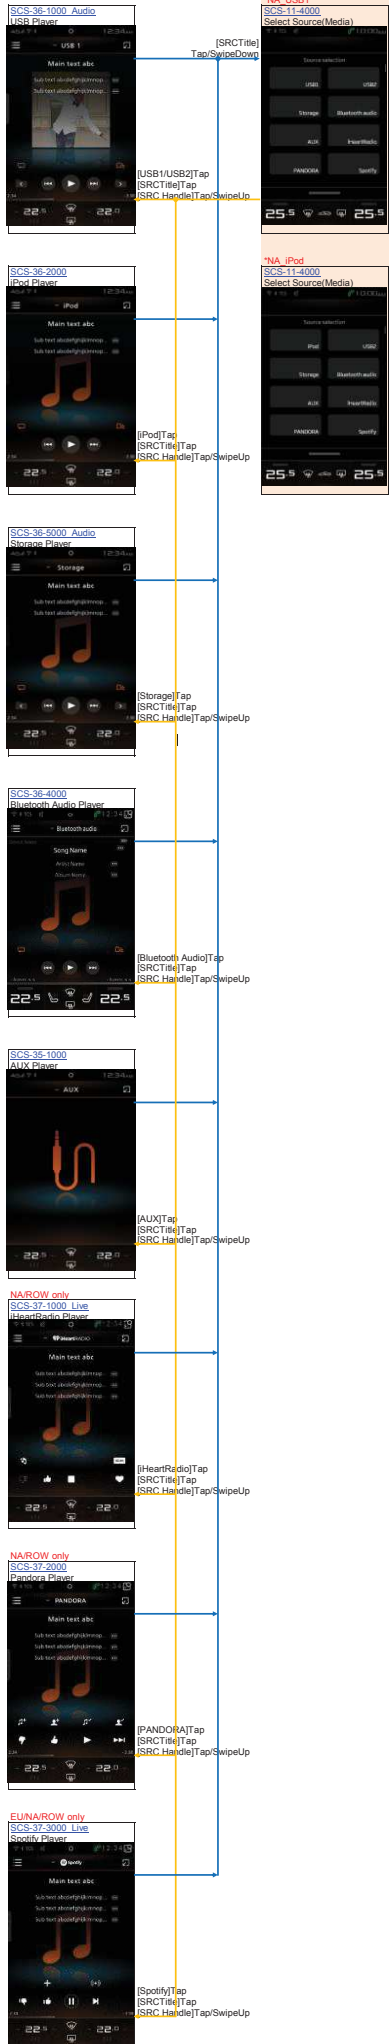

NAVI_Operation

- 1 Map_display
 - No_Route
 - On_Route
 - Map_Button
 - Interruput_of_Interchange_or_Junction
- 2 Map_display 2
 - Scroll_Map
 - Route_Guide
 - Edit_Location (Other_than_Favourite)
 - Edit_Location (Favourite)
- 3 NAVI_Menu_screen
- 4 Search
 - Enter_Search
 - Search_Near
- 5 Home_Search
- 6 Address_Search
- 7 Junction_Search
- 8 Towns_Search
- 9 Coordinates_Search
- 10 Categories_Search
- 11 Favourites_Search
- 12 History_Search
- 13 Trip_Settings
 - Select_Start_Location
 - Search_Location
 - Add_Next_Location
 - Delete_Destination(s)
 - Enter_Trip_Name
 - Select_Next_Destination_&_Start
 - Map_View_&_Review_Trip
 - Schedule_Trip
 - Edit_Trip
- 14 Short_Cut_Menu
 - Select_Short_Cut (Full Screen)
- 15 Settings
- 16 Map_Settings
- 17 Navigation_Settings
- 18 Traffic_Settings
- 19 Device_Settings
- 20 ASR-Garmin[EU/NA]
- 21 Keyboard

Web_Browser_Operation

※ Functions related to WiFi / BT

BT-Phone_Operation

- 1 Menu_Setting ※ Functions related to WiFi / BT
- 2 Call_Operation_Screen ※ Functions related to WiFi / BT

External_Device_Operation

SwitchPack - <Radio>

SwitchPack - <HVAC>

SwitchPack - <Mute>

HourKey - <Volume +>

ColumnStack - <Voice>

Home Menu Window

Settings Window

Basic Operation 4. Application Menu
Media App Menu

Basic_Operation 5. Setting Screen
Settings System

[Setting Handle] Tap/SwipeUp
No operation Timeout(3min)

[General] Tap

Back|Tap

[Rearrange Carousel applications] Tap

Back|Tap

[Sound Settings] Tap

[Tone Settings] Tap