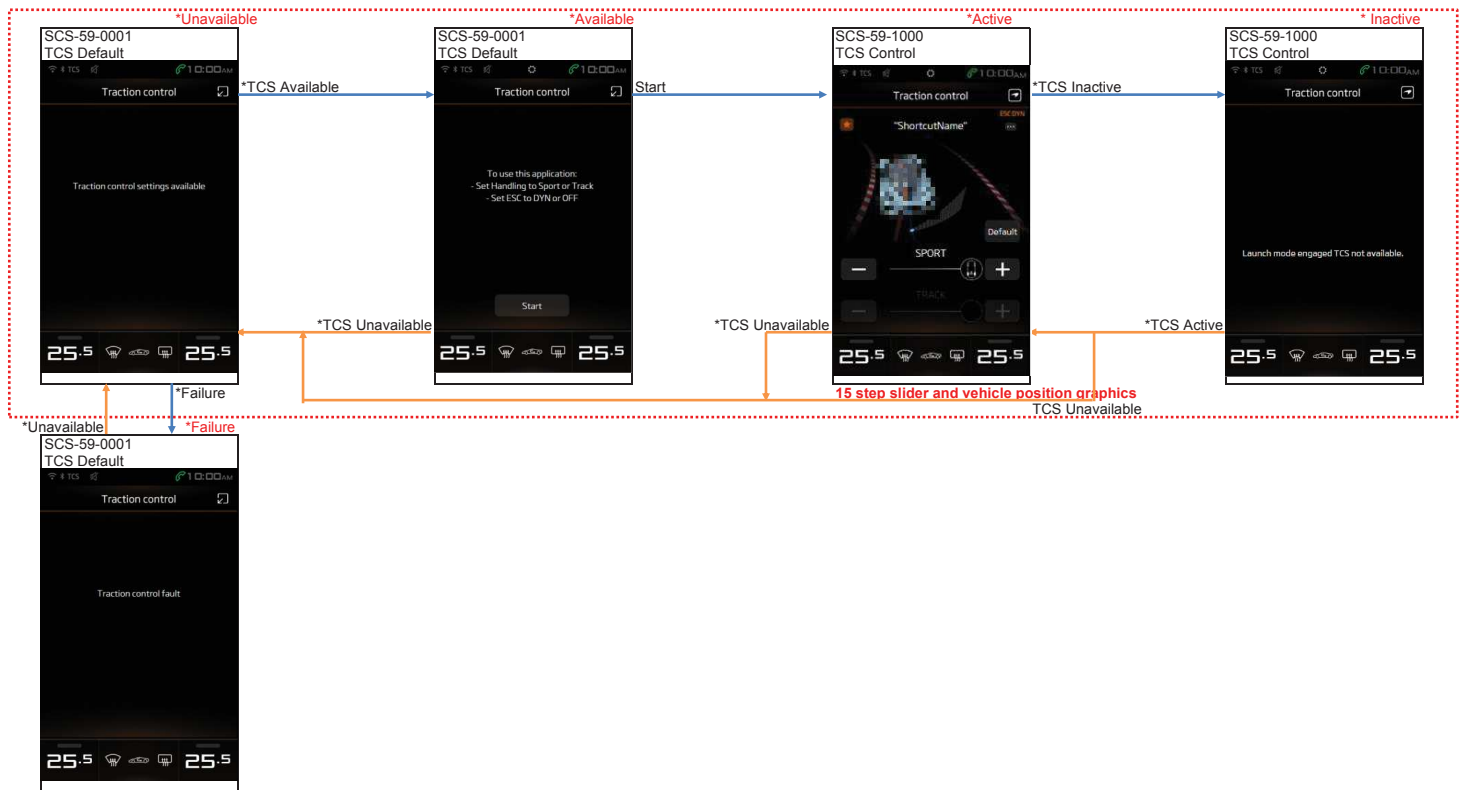

Display Message

Web_Browser_Operation

Web Browser

BT-Phone Operation 1.Menu Setting

BT-Phone Menu

BT-Phone_Operation 2. Call operation screen
BT-Talk

External_Device_Operation 2. Camera Display

Camera

External_Device_Operation 3. Home Link

HomeLink

External_Device_Operation 4. TCS Operation

Full Screen

shortcut Registration

Interruption in Other App Screen

shortcut Call (Full)

Analysis/Transfer Race

Settings

Vehicle involved while Analyse

Screen record: When call display during record

DIARY during Race/Record