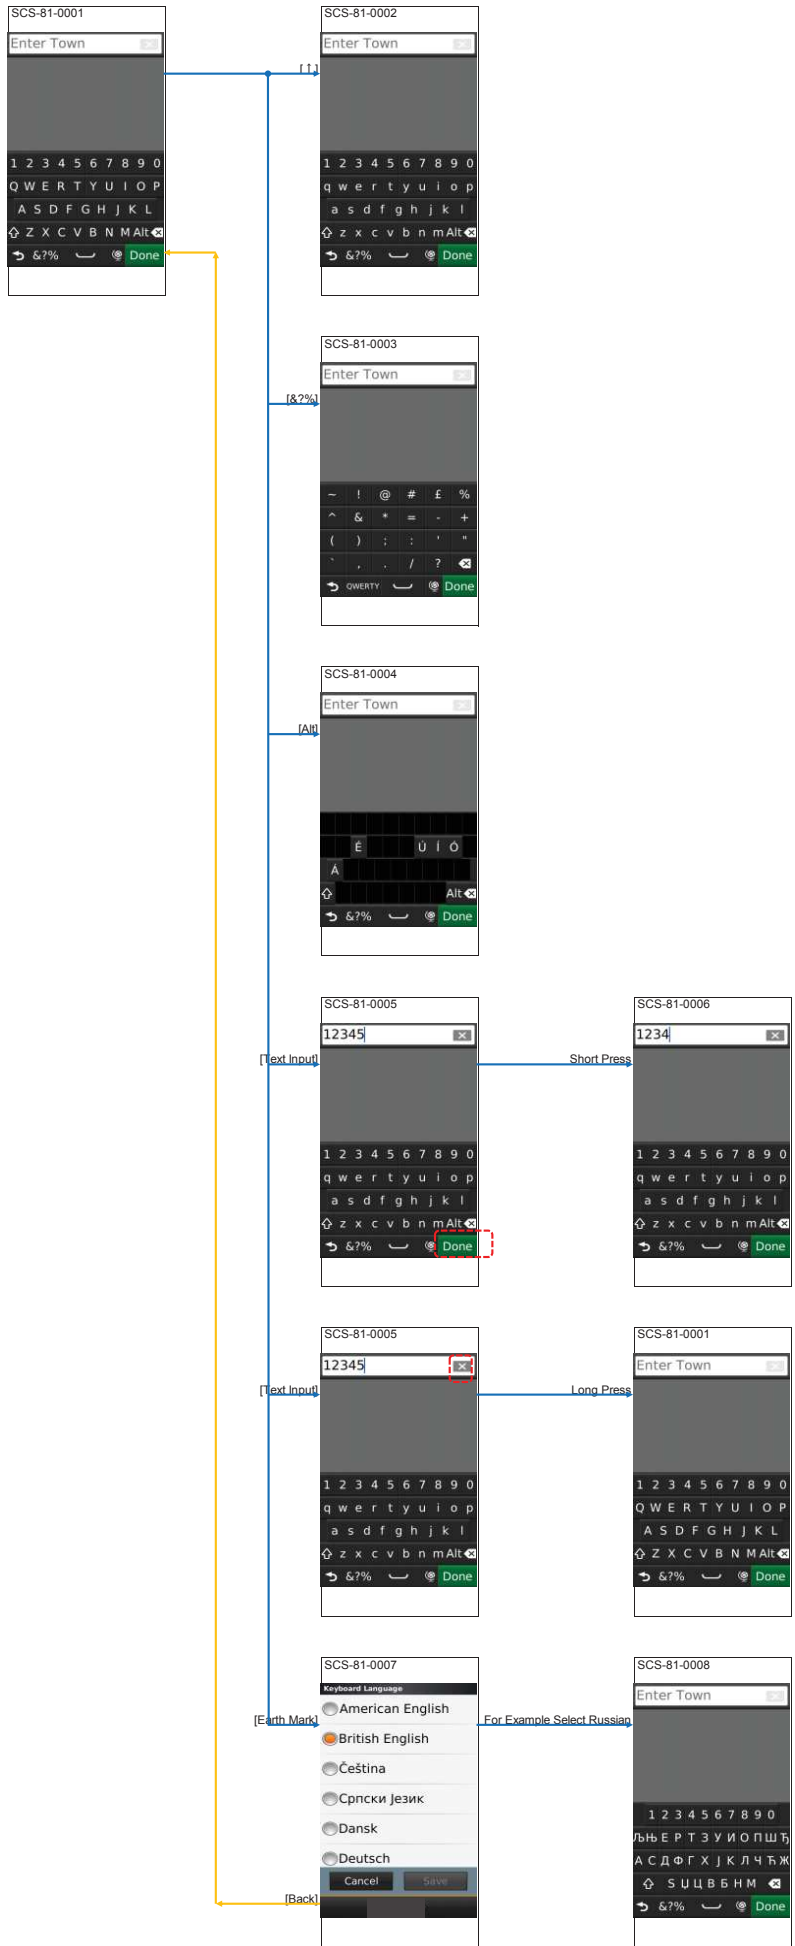

NAVI_Operation 11. Favourite Search
Favourites

NAVI_Operation 12. History Search
History

NAVI Operation 13. Trip Settings
Select Start Location

Search Location

Add Next Location

Delete Destination(s)

Enter Trip Name

Select Shortcut

[Fav Icon]
Swipe Right

NAVI_Operation 15. Settings
Settings

NAVI_Operation 16. Map Settings
Settings Map

NAVI_Operation 18. Traffic Settings

Settings Traffic

NAVI_Operation 19. Device Settings

Settings Device

NAVI_Operation 20. ASR - Garmin [EU/NA]
 ASR - Garmin
 [EU/NA]

NAVI_Operation 21. Keyboard

Keyboard

AV_Operation 1. AUX Playback

Aux

AV Operation 2. USB Media Playback
USB

AV_Operation 3. iPod Playback