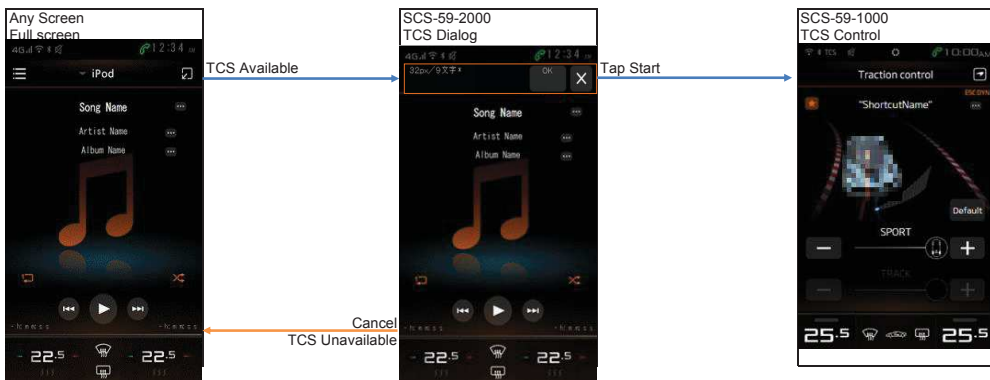

External_Device_Operation 3. Home Link

HomeLink

External_Device_Operation 4. TCS Operation

Full Screen

shortcut Registration

Interruption in Other App Screen

shortcut Call (Full)

Analysis/Transfer Race

Settings

Vehicle involved while Analyse

Screen record: When call display during record

DIARY during Race/Record