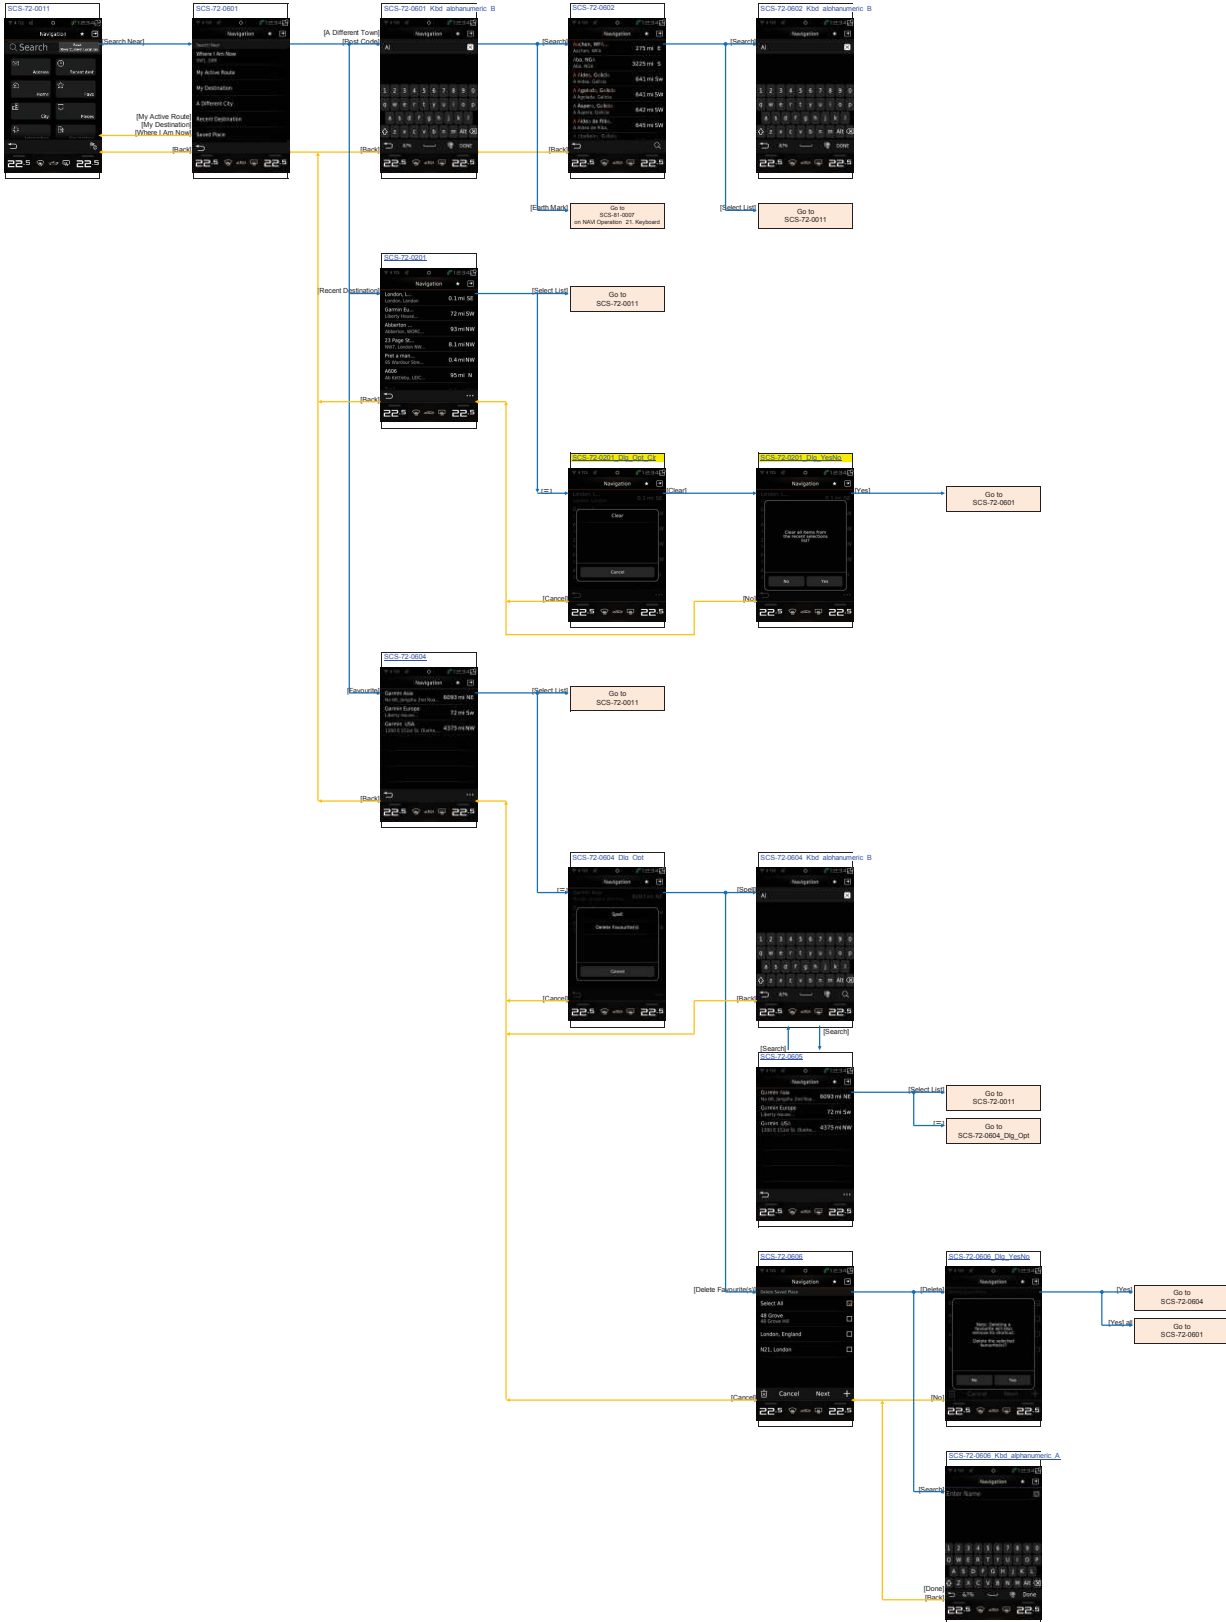

Basic_Operation 8. Illumination Setting Screen

Lighting Settings

*On with airbag Trim off

*Floodlit

*Off

Basic Operation ■ BT Pairing
BT Pairing

NAVI Operation 1. Map Display
No Route

On Route

Map Button

NAVI_Operation 3. NAVI Menu screen
 G_Top_Menu

NAVI Operation 4. Search

Enter Search

SearchNear

NAVI_Operation 5. Home Search

Home

[Home]

NAVI_Operation 11. Favourite Search
Favourites

NAVI_Operation 12. History Search
History

NAVI Operation 13. Trip Settings
Select Start Location

Search Location

Add Next Location

Delete Destination(s)

Enter Trip Name