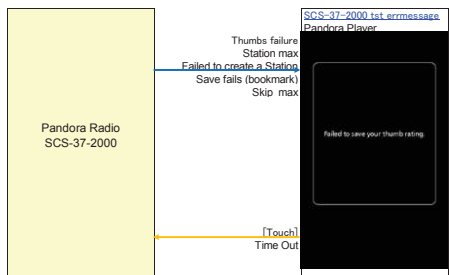

Pandora

Session Opening

Session Closing

Display Message

AV_Operation 10. Spotify Operation

Spotify

Session opening

Session closing