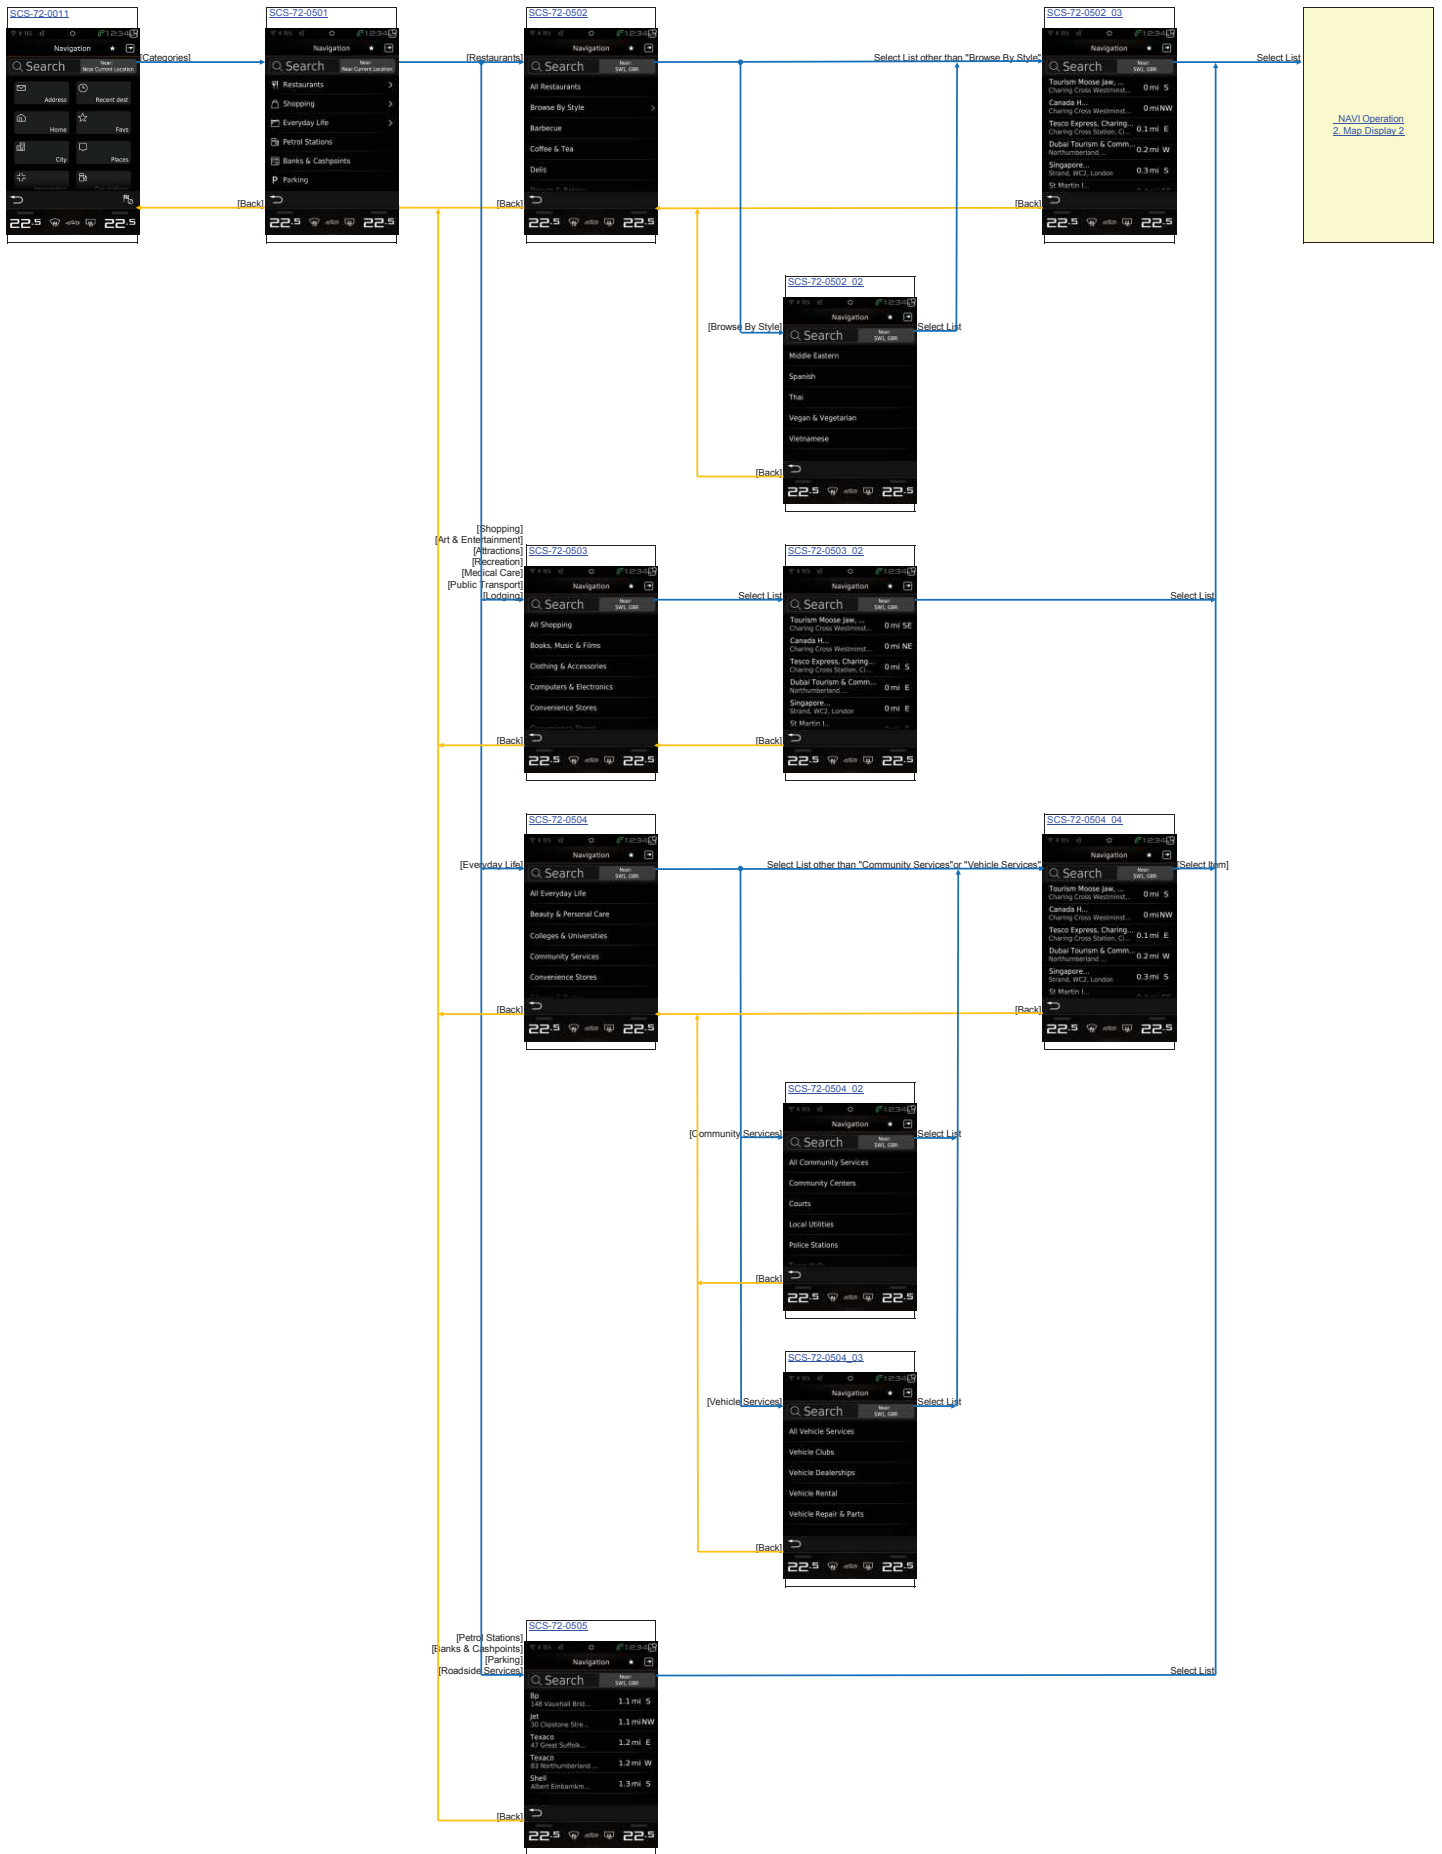

Map Button

NAVI_Operation 3. NAVI Menu screen
 G_Top_Menu

NAVI Operation 4. Search

Enter Search

SearchNear

NAVI_Operation 5. Home Search

Home

[Home]

[Enter My Address]

[History]

NAVI Operation 6. Address Search
Address

NAVI_Operation 8. Town Search

Towns

NAVI_Operation 9. Coordinates Search

Coordinates

NAVI_Operation 10. Categories Search
Categories

NAVI_Operation 11. Favourite Search
Favourites

NAVI_Operation 12. History Search
History

NAVI Operation 13. Trip Settings
Select Start Location

Search Location

Add Next Location

Delete Destination(s)

Enter Trip Name