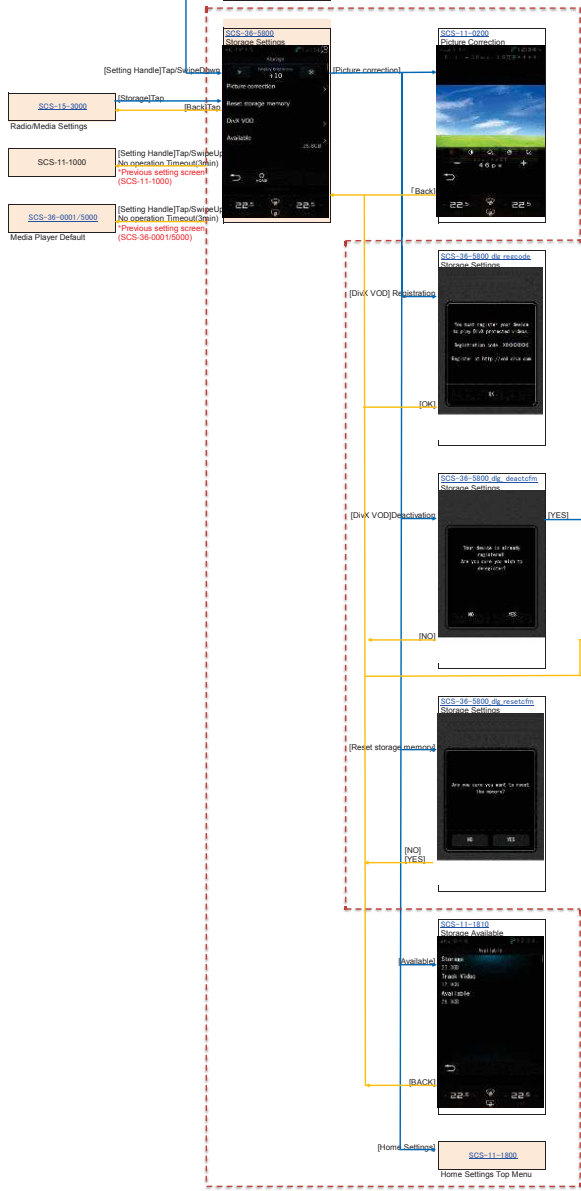

Select Shortcut

[Fav Icon]
Swipe Right

NAVI_Operation 15. Settings
Settings

NAVI_Operation 16. Map Settings
Settings Map

NAVI_Operation 18. Traffic Settings

Settings Traffic

NAVI_Operation 19. Device Settings

Settings Device

NAVI_Operation 20. ASR - Garmin [EU/NA]
 ASR - Garmin
 [EU/NA]

NAVI_Operation 21. Keyboard

Keyboard

AV_Operation 1. AUX Playback

Aux

AV Operation 2. USB Media Playback
USB

AV_Operation 3. iPod Playback

iPod

AV_Operation 6. Radio Operation
FM

AM

Interruption (EU/US/ROW)

SpotFlash Interruption

DMZ Dig Mode

Channel switching by Stalk

AV_Operation 9. Pandora Operation