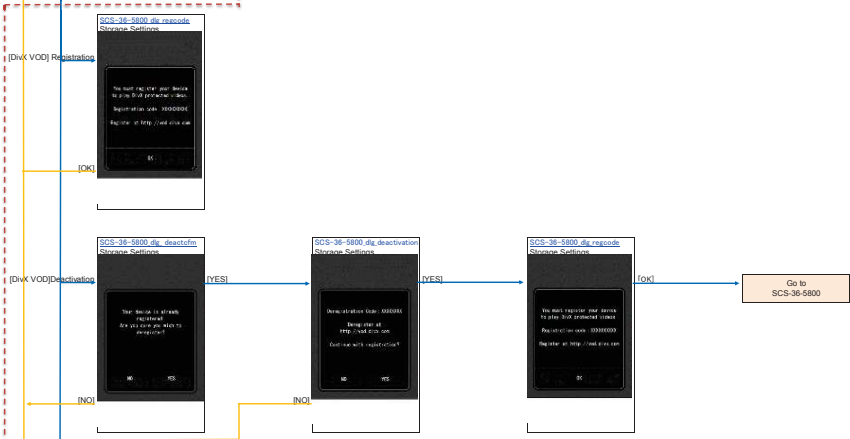

Select Shortcut

[Fav Icon]
Swipe Right

NAVI_Operation 15. Settings
Settings

NAVI_Operation 16. Map Settings
Settings Map

NAVI_Operation 18. Traffic Settings

Settings Traffic

NAVI_Operation 19. Device Settings

Settings Device

NAVI_Operation 20. ASR - Garmin [EU/NA]
 ASR - Garmin
 [EU/NA]

NAVI_Operation 21. Keyboard

Keyboard

AV_Operation 1. AUX Playback

Aux

AV Operation 2. USB Media Playback
USB

AV_Operation 3. iPod Playback

iPod

AV_Operation 6. Radio Operation
FM

AM

Interruption (EU/US/ROW)

SpotFlash Interruption

DMZ Dig Mode

Channel switching by Stalk

AV_Operation 9. Pandora Operation