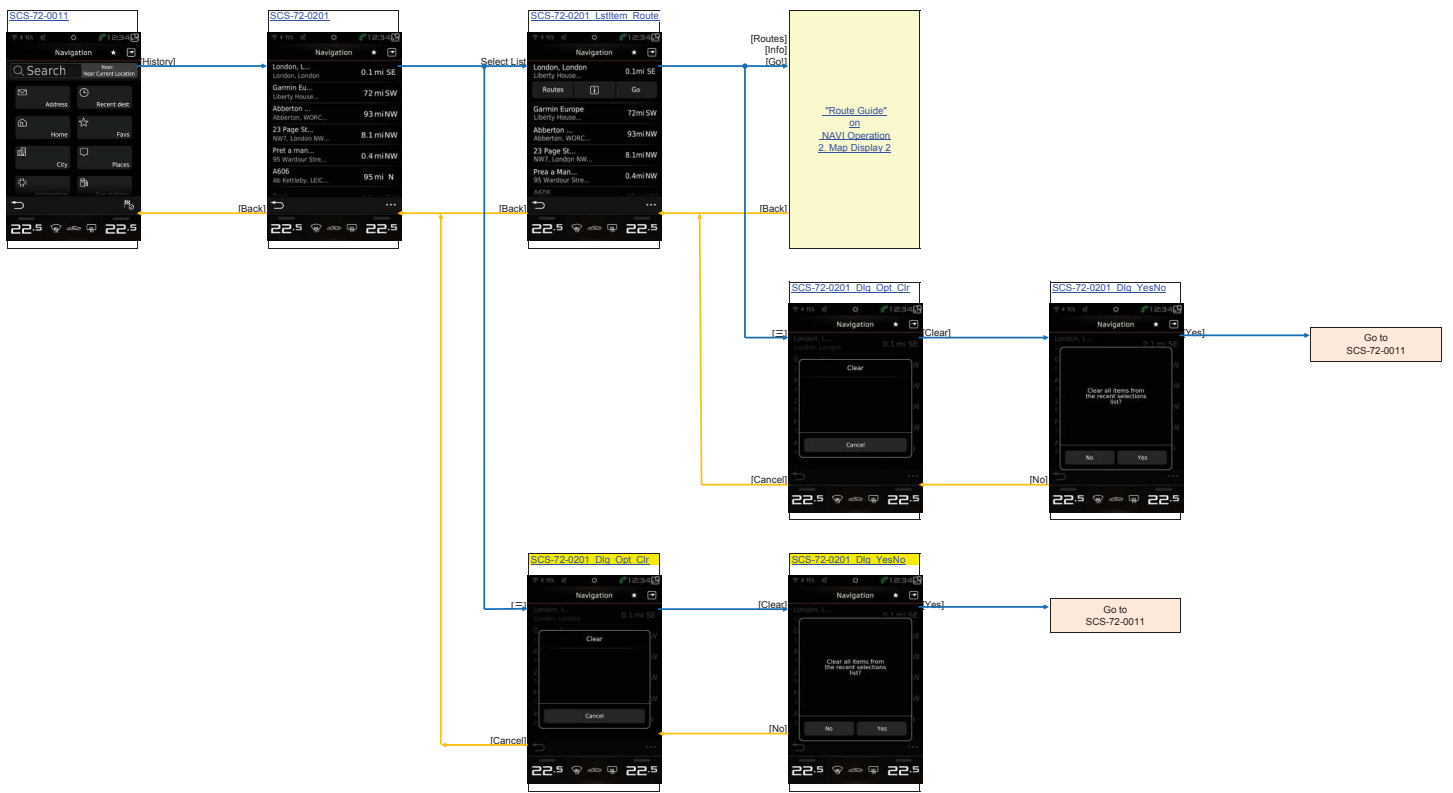

Basic_Operation 8. Illumination Setting Screen

Lighting Settings

*On with airbag Trim off

*Floodlit

*Off

Basic Operation ■ BT Pairing
BT Pairing

NAVI Operation 1. Map Display
No Route

On Route

Map Button

NAVI_Operation 3. NAVI Menu screen
 G_Top_Menu

NAVI Operation 4. Search

Enter Search

SearchNear

NAVI_Operation 5. Home Search

Home

[Home]

[Enter My Address]

[History]

NAVI Operation 6. Address Search
Address

NAVI_Operation 8. Town Search

Towns

NAVI_Operation 9. Coordinates Search

Coordinates

NAVI_Operation 10. Categories Search
Categories

NAVI_Operation 11. Favourite Search
Favourites

NAVI_Operation 12. History Search
History

NAVI Operation 13. Trip Settings
Select Start Location

Search Location

Add Next Location

Delete Destination(s)

Enter Trip Name