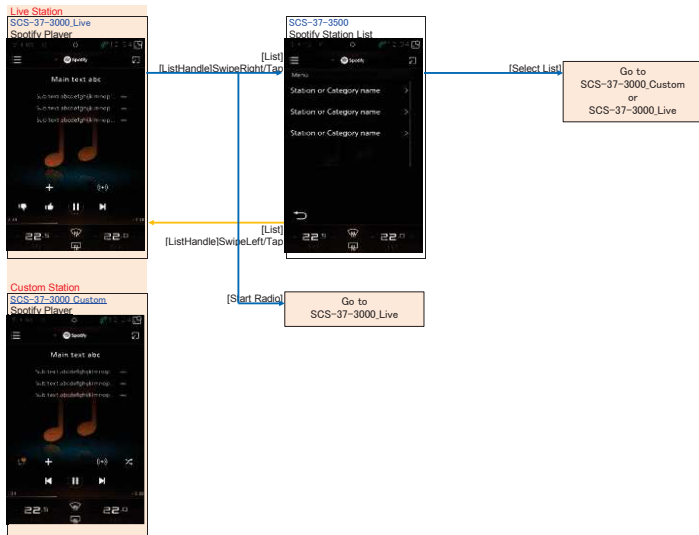

iPod

AV_Operation 6. Radio Operation
FM

AM

Interruption (EU/US/ROW)

SpotFlash Interruption

DMZ Dig Mode

Channel switching by Stalk

AV_Operation 9. Pandora Operation

Pandora

Session Opening

Session Closing

Display Message

AV_Operation 10. Spotify Operation

Spotify

Session opening

Session closing

Display Message

Web_Browser_Operation

Web Browser

BT-Phone Operation 1.Menu Setting

BT-Phone Menu

BT-Phone_Operation 2. Call operation screen
BT-Talk

External_Device_Operation 2. Camera Display

Camera

External_Device_Operation 3. Home Link

HomeLink

External_Device_Operation 4. TCS Operation

Full Screen

shortcut Registration

Interruption in Other App Screen

shortcut Call (Full)

Analysis/Transfer Race