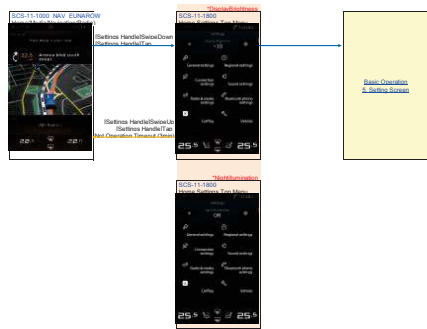

SwitchPack - <Radio>

SwitchPack - <HVAC>

SwitchPack - <Mute>

HourKey - <Volume +>

ColumnStack - <Voice>

Home Menu Window

Settings Window

Basic Operation 4. Application Menu
Media App Menu

Basic_Operation 5. Setting Screen
Settings System

[Setting Handle] Tap/SwipeUp
No operation Timeout(3min)

[General] Tap

Back|Tap

[Rearrange Carousel applications] Tap

Back|Tap

[Sound Settings] Tap

[Tone Settings] Tap