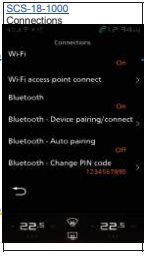

Basic_Operation 5. Setting Screen
Settings System

[General] Tap

Back|Tap

[Rearrange Carousel applications] Tap

Back|Tap

[Sound Settings] Tap

[Tone Settings] Tap

[Legal information] Tap

[Tone Settings] Tap

[Reset all settings] Tap

[Yes] Tap / [No] Tap

[ADVANCED] On

[Erase all data & Settings] Tap

[Yes] Tap / [No] Tap

[Connection] Tap

[Regional] Tap

[Vehicle] Tap

Back|Tap

Back|Tap

Back|Tap