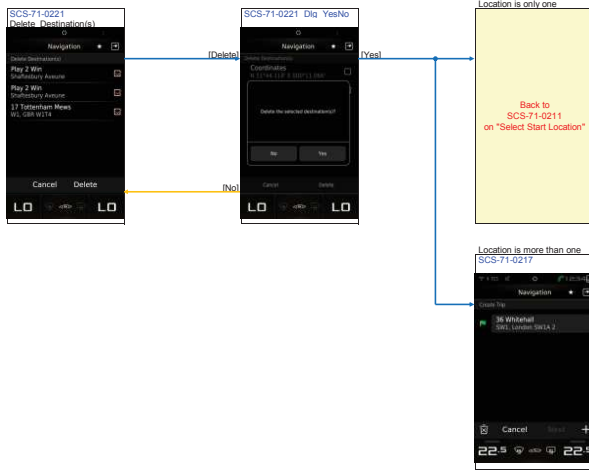

[Enter My Address]

[History]

NAVI Operation 6. Address Search
Address

NAVI_Operation 8. Town Search

Towns

NAVI_Operation 9. Coordinates Search

Coordinates

NAVI_Operation 10. Categories Search
Categories

NAVI_Operation 11. Favourite Search
Favourites

NAVI_Operation 12. History Search
History

NAVI Operation 13. Trip Settings
Select Start Location

Search Location

Add Next Location

Delete Destination(s)

Enter Trip Name

Select Next Destination & Start

Map View & Review Trip

Schedule Trip

Edit Trip

NAVI_Operation 14. Short Cut Menu

Short Cut Menu

Select shortcut (Full Screen)

[Fav Icon]

Select Shortcut

[Fav Icon]
Swipe Right

NAVI_Operation 15. Settings
Settings

NAVI_Operation 16. Map Settings
Settings Map

NAVI_Operation 18. Traffic Settings

Settings Traffic

NAVI_Operation 19. Device Settings