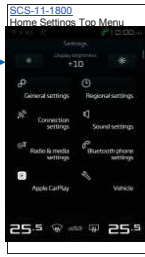

Basic_Operation 5. Setting Screen
Settings System