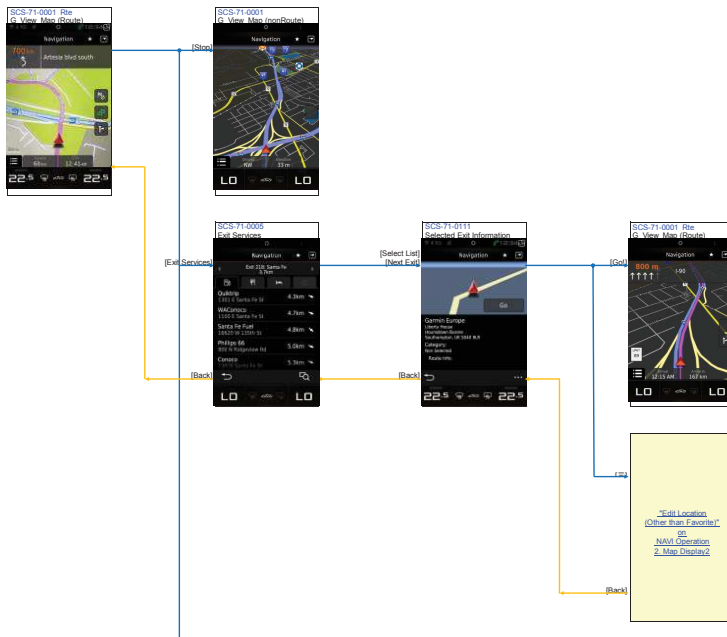

[Regional] Tap

[Vehicle] Tap

Back|Tap

Back|Tap

Back|Tap

Basic Operation 8. Connection Setting Screen
Settings Bluetooth

Basic Operation 7. Vehicle Setting Screen

Vehicle Settings

Basic_Operation 8. Illumination Setting Screen

Lighting Settings

*On with airbag Trim off

*Floodlit

*Off

Basic Operation ■ BT Pairing
BT Pairing

NAVI Operation 1. Map Display
No Route

On Route

Map Button

NAVI_Operation 3. NAVI Menu screen
 G_Top_Menu

NAVI Operation 4. Search

Enter Search

SearchNear

NAVI_Operation 5. Home Search

Home

[Home]