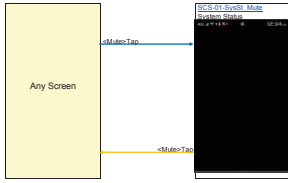

SwitchPack - <Mute>