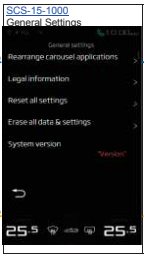

[General] Tap

Back|Tap