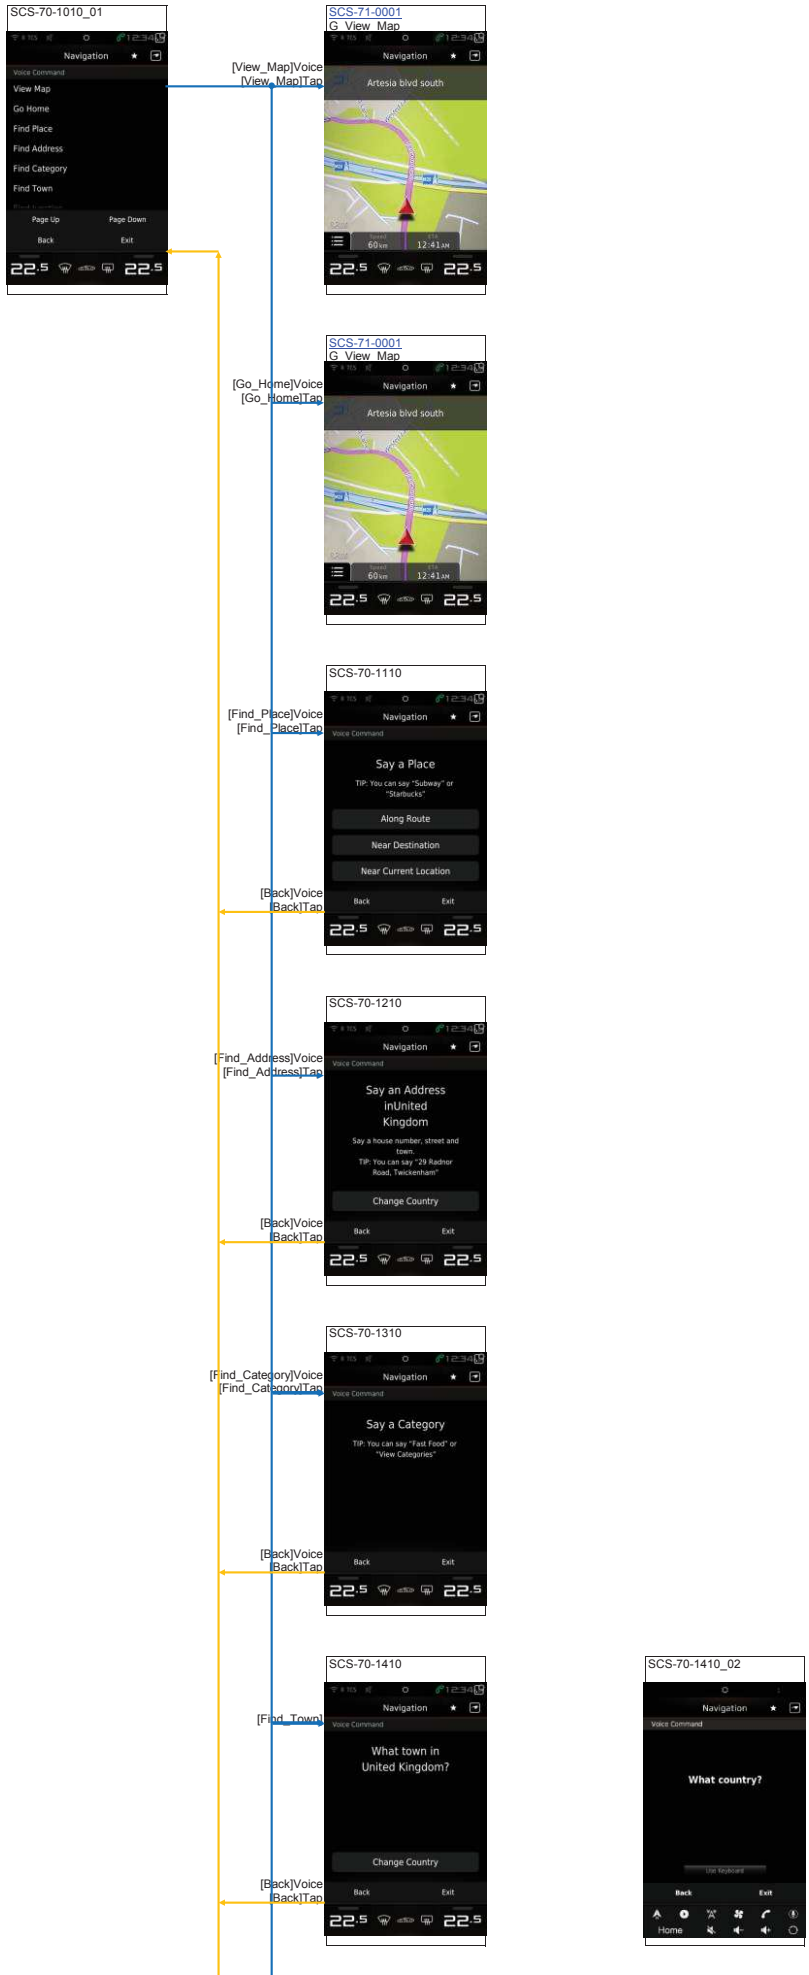

NAVI_Operation 20. ASR - Garmin [EU/NA]
ASR - Garmin
[EU/NA]