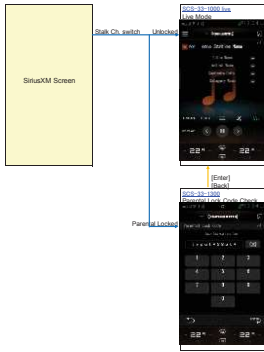

iPod

AV_Operation 6. Radio Operation
FM

AM

Interruption (EU/US/ROW)

SpotFlash Interruption

DMZ Dig Mode

Channel switching by Stalk

AV_Operation 9. Pandora Operation