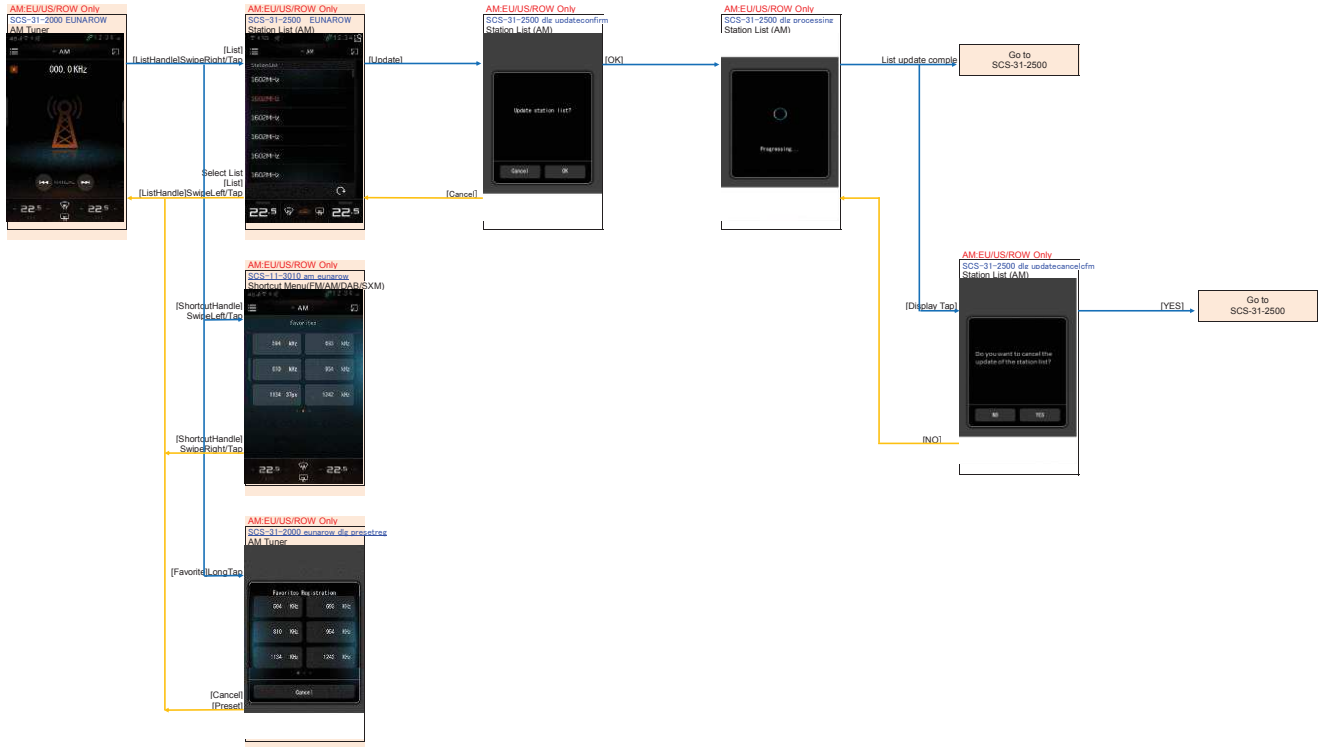

Settings Device

NAVI_Operation 20. ASR - Garmin [EU/NA]
 ASR - Garmin
 [EU/NA]

NAVI_Operation 21. Keyboard

Keyboard

AV_Operation 1. AUX Playback

Aux

AV Operation 2. USB Media Playback
USB

AV_Operation 3. iPod Playback

iPod

AV_Operation 6. Radio Operation
FM

AM

Interruption (EU/US/ROW)

SpotFlash Interruption

DMZ Dig Mode

Channel switching by Stalk

AV_Operation 9. Pandora Operation