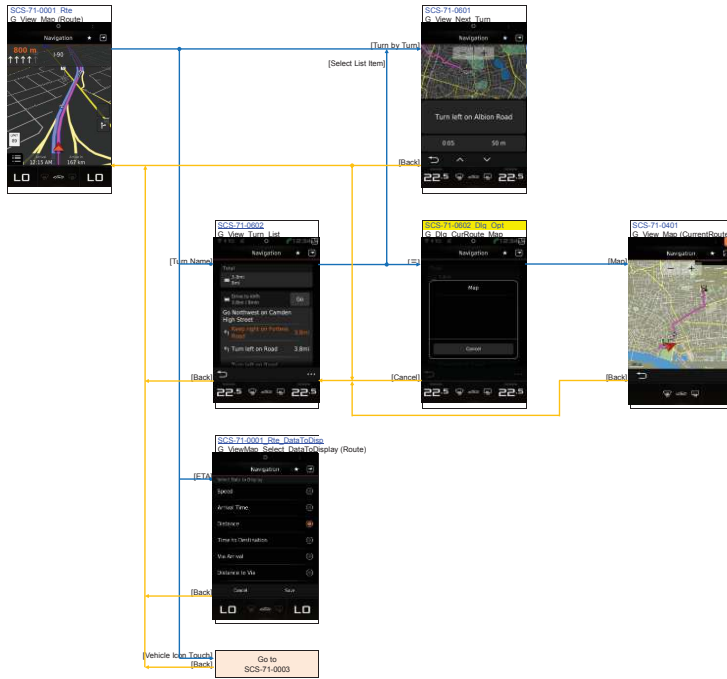

[Regional] Tap

[Vehicle] Tap

Back|Tap

Back|Tap

Back|Tap

Basic Operation 8. Connection Setting Screen
Settings Bluetooth

Basic Operation 7. Vehicle Setting Screen

Vehicle Settings

Basic_Operation 8. Illumination Setting Screen

Lighting Settings

*On with airbag Trim off

*Floodlit

*Off

Basic Operation ■ BT Pairing
BT Pairing

NAVI Operation 1. Map Display
No Route

On Route

Map Button

NAVI_Operation 3. NAVI Menu screen
 G_Top_Menu

NAVI Operation 4. Search

Enter Search

SearchNear

NAVI_Operation 5. Home Search

Home

[Home]

[Enter My Address]

[History]

NAVI Operation 6. Address Search
Address

NAVI_Operation 8. Town Search

Towns

NAVI_Operation 9. Coordinates Search

Coordinates

NAVI_Operation 10. Categories Search
Categories