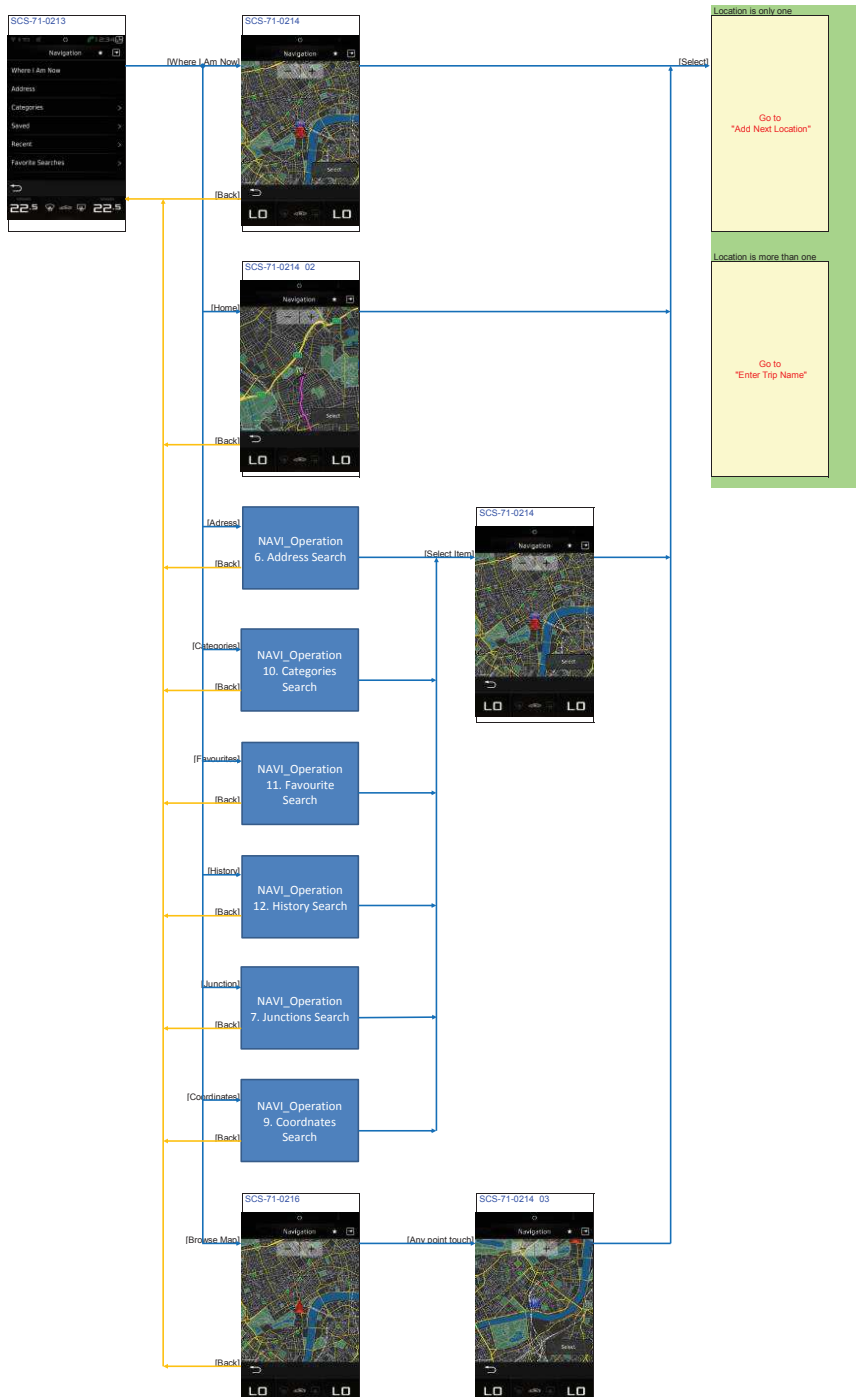

[Enter My Address]

[History]

NAVI Operation 6. Address Search
Address

NAVI_Operation 8. Town Search

Towns

NAVI_Operation 9. Coordinates Search

Coordinates

NAVI_Operation 10. Categories Search
Categories

NAVI_Operation 11. Favourite Search
Favourites

NAVI_Operation 12. History Search
History

NAVI Operation 13. Trip Settings
Select Start Location

Search Location

Add Next Location

Delete Destination(s)

Enter Trip Name

Select Next Destination & Start

Map View & Review Trip

Schedule Trip

Edit Trip

NAVI_Operation 14. Short Cut Menu

Short Cut Menu

Select shortcut (Full Screen)

[Fav Icon]

Select Shortcut

[Fav Icon]
Swipe Right

NAVI_Operation 15. Settings
Settings

NAVI_Operation 16. Map Settings
Settings Map

NAVI_Operation 18. Traffic Settings

Settings Traffic

NAVI_Operation 19. Device Settings