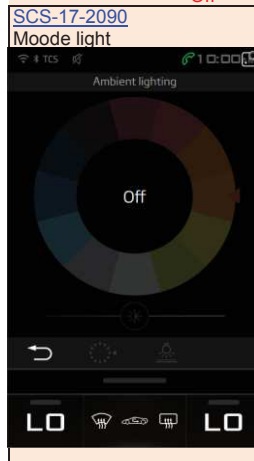

[Regional] Tap

[Vehicle] Tap

Back|Tap

Back|Tap

Back|Tap

Basic Operation 8. Connection Setting Screen
Settings Bluetooth

Basic Operation 7. Vehicle Setting Screen

Vehicle Settings

Basic_Operation 8. Illumination Setting Screen

Lighting Settings

*On with airbag Trim off

*Floodlit

*Off

Basic Operation ■ BT Pairing
BT Pairing

NAVI Operation 1. Map Display
No Route

On Route