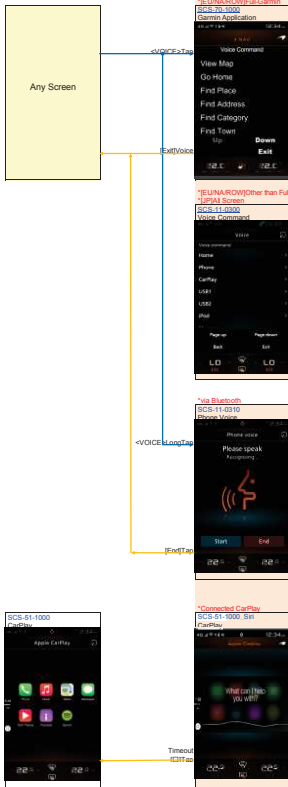

SwitchPack - <Radio>

SwitchPack - <HVAC>

SwitchPack - <Mute>

HourKey - <Volume +>

ColumnStack - <Voice>

Home Menu Window

Settings Window

Basic Operation 4. Application Menu
Media App Menu

Basic_Operation 5. Setting Screen
Settings System

[Setting Handle] Tap/SwipeUp
No operation Timeout(3min)

[General] Tap

Back|Tap

[Rearrange Carousel applications] Tap

Back|Tap

[Sound Settings] Tap

[Tone Settings] Tap

[Legal information] Tap

[Tone Settings] Tap

[Reset all settings] Tap

[Yes] Tap / [No] Tap

[ADVANCED] On

[Erase all data & Settings] Tap

[Yes] Tap / [No] Tap

[Connection] Tap