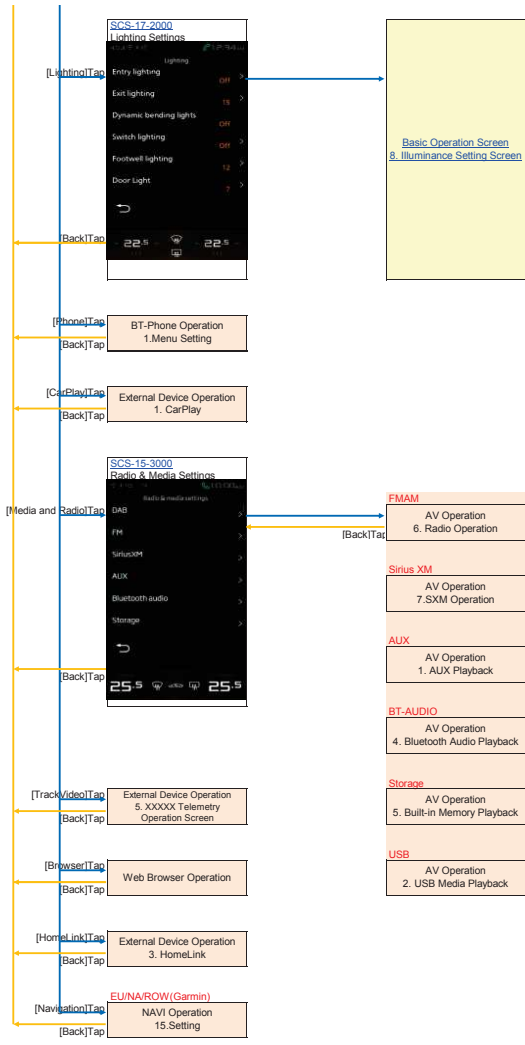

[Legal information] Tap

[Tone Settings] Tap

[Reset all settings] Tap

[Yes] Tap / [No] Tap

[ADVANCED] On

[Erase all data & Settings] Tap

[Yes] Tap / [No] Tap

[Connection] Tap

[Regional] Tap

[Vehicle] Tap

Back|Tap

Back|Tap

Back|Tap

Basic Operation 8. Connection Setting Screen
Settings Bluetooth

Basic Operation 7. Vehicle Setting Screen

Vehicle Settings

Basic_Operation 8. Illumination Setting Screen

Lighting Settings

*On with airbag Trim off

*Floodlit

*Off

Basic Operation ■ BT Pairing
BT Pairing

NAVI Operation 1. Map Display
No Route

On Route