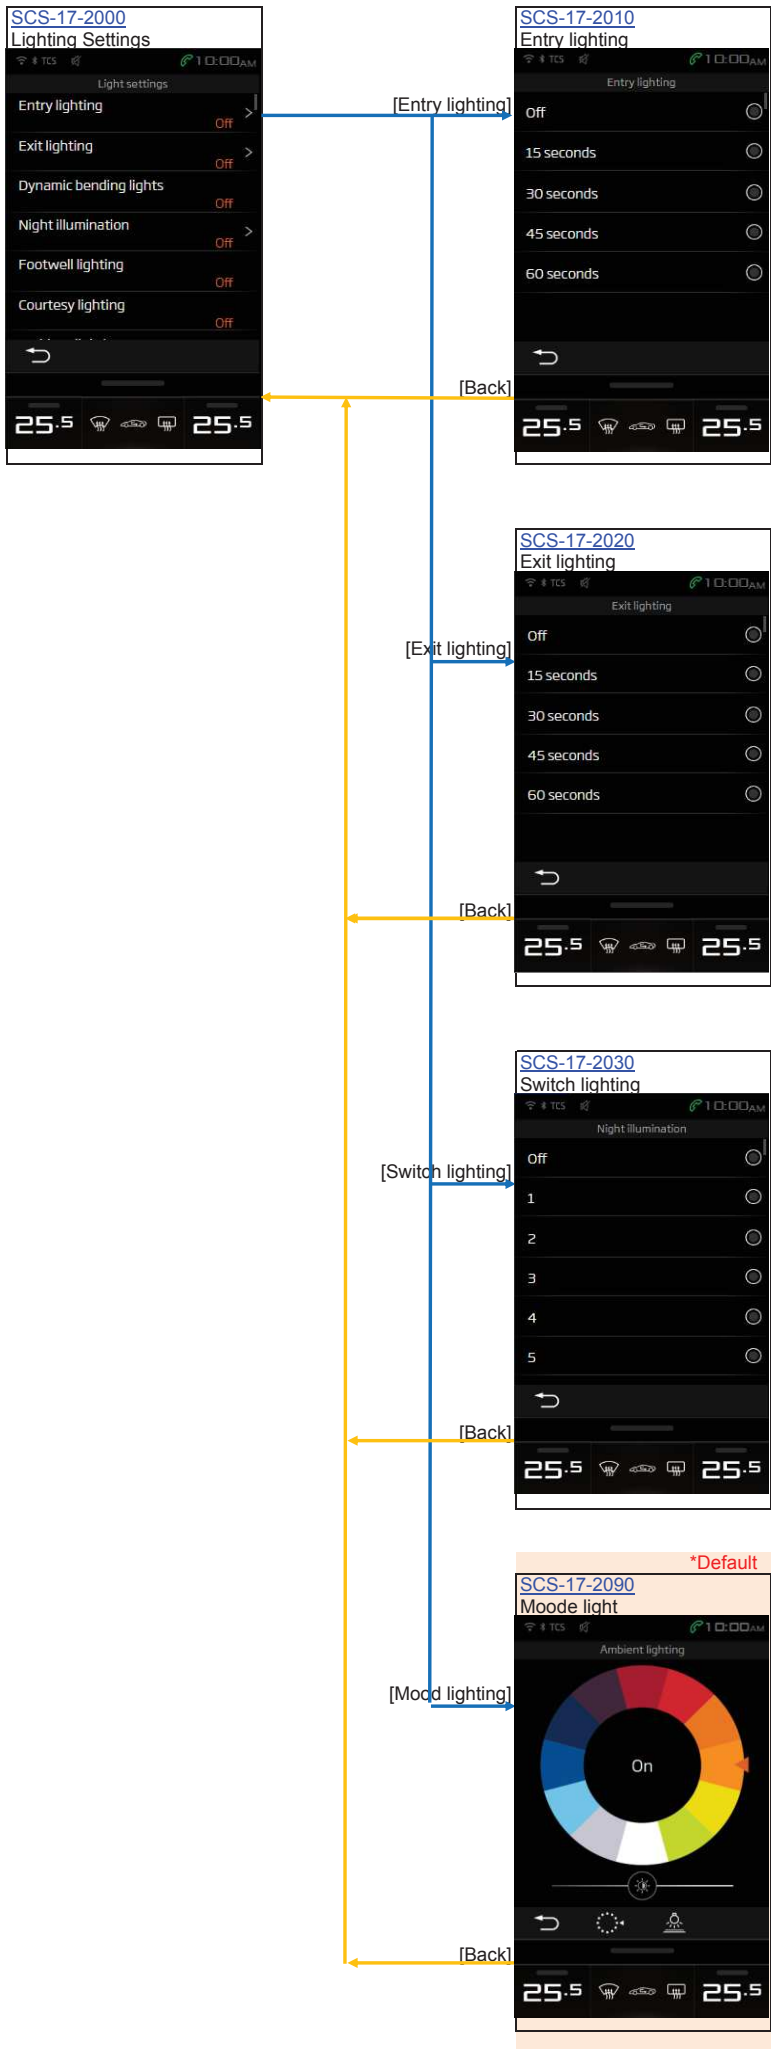

Basic_Operation 5. Setting Screen
Settings System

[Setting Handle] Tap/SwipeUp
No operation Timeout(3min)

[General] Tap

Back|Tap

[Rearrange Carousel applications] Tap

Back|Tap

[Sound Settings] Tap

[Tone Settings] Tap

[Legal information] Tap

[Tone Settings] Tap

[Reset all settings] Tap

[Yes] Tap / [No] Tap

[ADVANCED] On

[Erase all data & Settings] Tap

[Yes] Tap / [No] Tap

[Connection] Tap

[Regional] Tap

[Vehicle] Tap

Back|Tap

Back|Tap

Back|Tap

Basic Operation 8. Connection Setting Screen
Settings Bluetooth

Basic Operation 7. Vehicle Setting Screen

Vehicle Settings

Basic_Operation 8. Illumination Setting Screen

Lighting Settings

*On with airbag Trim off

*Floodlit

*Off

Basic Operation ■ BT Pairing
BT Pairing

NAVI Operation 1. Map Display
No Route

On Route