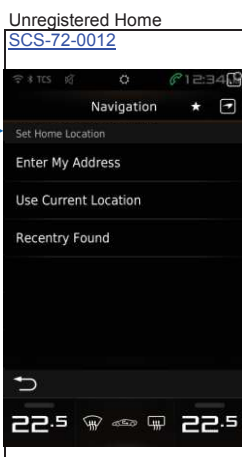

Basic_Operation 8. Illumination Setting Screen

Lighting Settings

*On with airbag Trim off

*Floodlit

*Off

Basic Operation ■ BT Pairing
BT Pairing

NAVI Operation 1. Map Display
No Route

On Route

Map Button

NAVI_Operation 3. NAVI Menu screen
 G_Top_Menu

NAVI Operation 4. Search

Enter Search

SearchNear

NAVI_Operation 5. Home Search

Home

[Home]