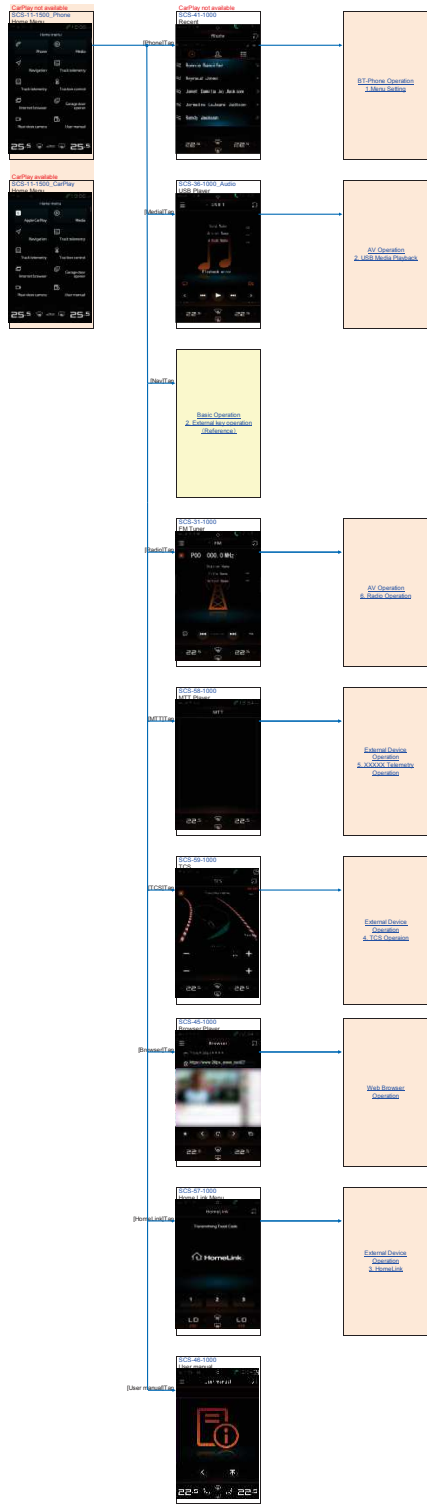

Basic Operation 1. Start Up & Shut Down

Start Up

Shut Down

Basic_Operation 2. External Key Operation (Reference)

SwitchPack - <Home>

SwitchPack - <Phone>

SwitchPack - <Media>

SwitchPack - <NAV>

SwitchPack - <Radio>

SwitchPack - <HVAC>

SwitchPack - <Mute>

HourKey - <Volume +>

ColumnStack - <Voice>

Home Menu Window

Settings Window

Basic Operation 4. Application Menu
Media App Menu

Basic_Operation 5. Setting Screen
Settings System

[Setting Handle] Tap/SwipeUp
No operation Timeout(3min)

[General] Tap

Back|Tap

[Rearrange Carousel applications] Tap

Back|Tap

[Sound Settings] Tap

[Tone Settings] Tap

[Legal information] Tap

[Tone Settings] Tap

[Reset all settings] Tap

[Yes] Tap / [No] Tap

[ADVANCED] On

[Erase all data & Settings] Tap

[Yes] Tap / [No] Tap

[Connection] Tap