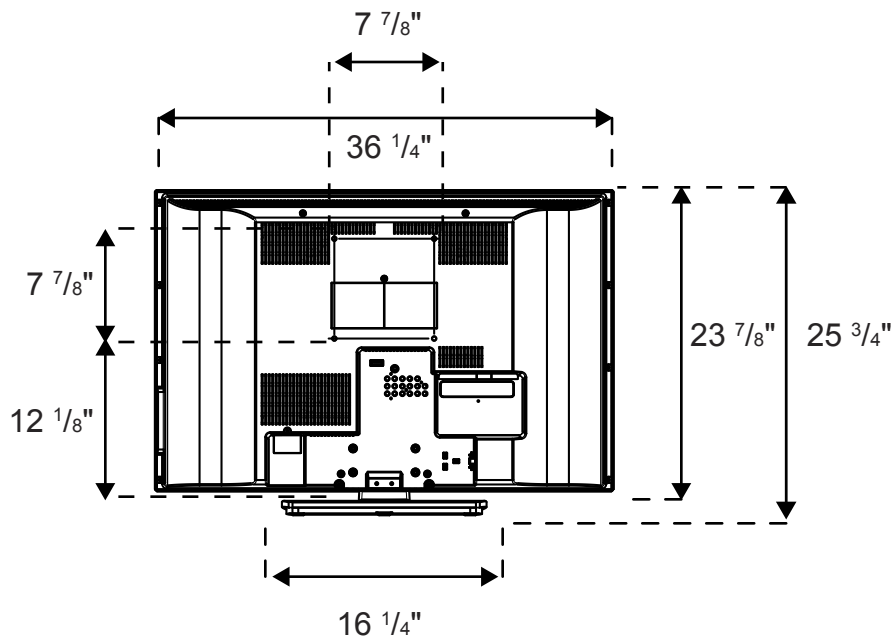

## 37" LCD Display Specification Sheet

#### Panel Dimensions

Height	23 <sup>7</sup> / <sub>8</sub> "
Height on stand	25 <sup>3</sup> / <sub>4</sub> "
Width	36 <sup>1</sup> / <sub>4</sub> "
Depth	4 <sup>3</sup> / <sub>8</sub> "

#### Stand Dimensions

Stand Width	16 <sup>1</sup> / <sub>4</sub> "
Stand Depth	9 <sup>1</sup> / <sub>8</sub> "

Net Panel Weight w/stand 42.9 lbs.

Net Panel Weight w/o stand 40.3 lbs.

### Side

**Note:** Design and specifications subject to change without notice. Illustrations are not necessarily drawn to scale, and dimensions are provided to show approximate measurements for use in determining installation requirements for the product.