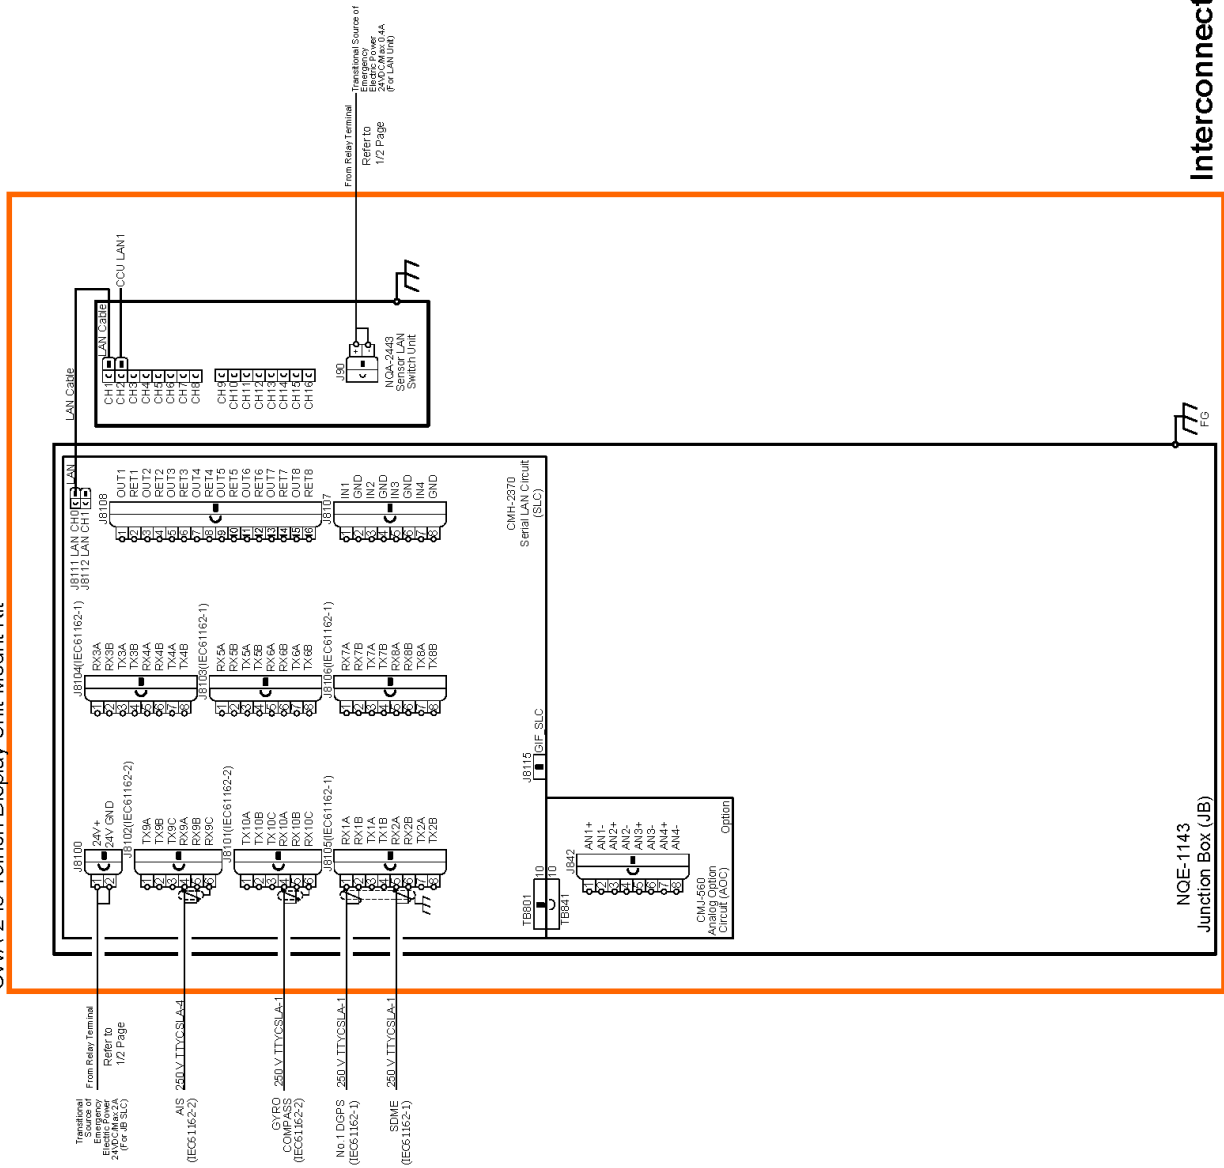

CWA-245 19inch Display Unit Mount Kit

Interconnection Diagram of JAN-7202 CONNING (2/2)