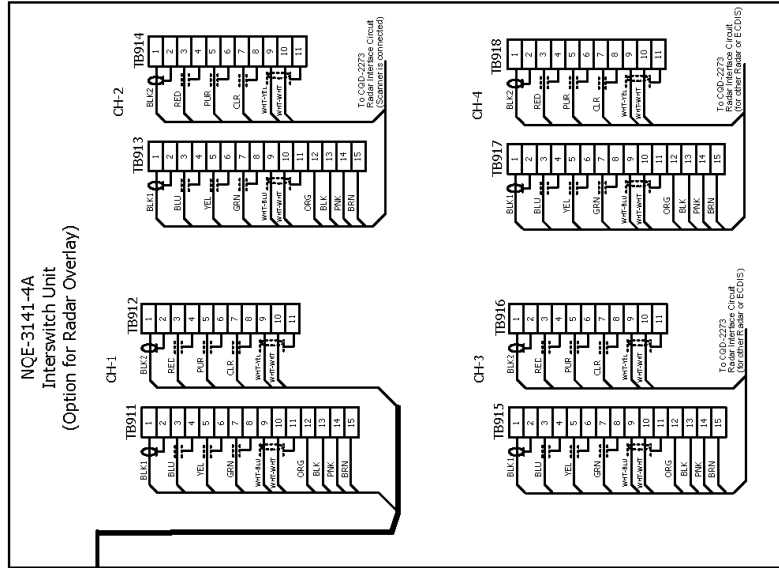

6.4.17 JMR-7272-S

Interconnection Diagram of JMR-7272-S RADAR (1/2)

6.4.18 JMR-7282-S/SH

CWA-245 19inch Display Unit Mount Kit

CWA-245 19inch Display Unit Mount Kit

Interconnection Diagram of JAN-7201 ECDIS (2/2)