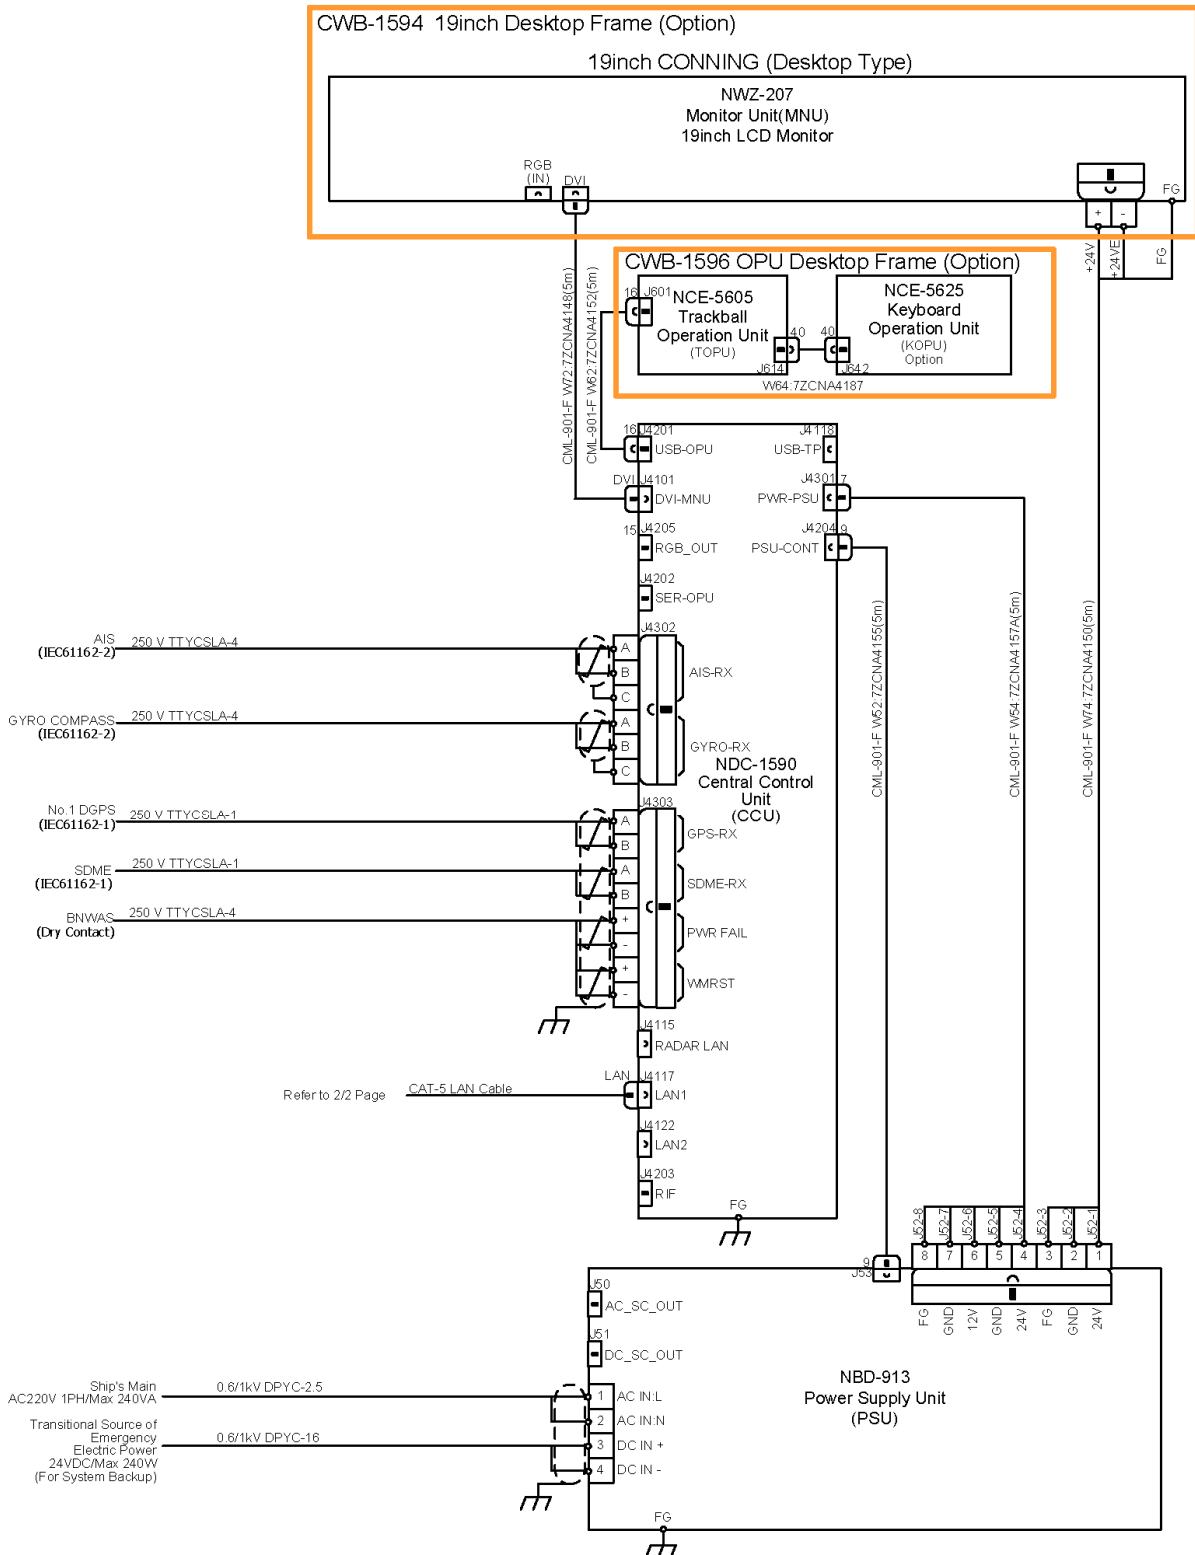

Interconnection Diagram of JMR-7230-S RADAR (1/2)

Interconnection Diagram of JMR-7230-S RADAR (2/2)

6.5.16 JMR-7230-S3

Interconnection Diagram of JMR-7230-S3 RADAR (1/2)

6.5.17 JMR-7272-S

Interconnection Diagram of JMR-7272-S RADAR (1/2)

6.5.18 JMR-7282-S/SH

Interconnection Diagram of JMR-7282-S/SH RADAR (1/2)

Interconnection Diagram of JMR-7282-S/SH RADAR (2/2)

6.5.19 JAN-7201

Interconnection Diagram of JAN-7201 ECDIS (1/2)

6.5.20 JAN-7202

Interconnection Diagram of JAN-7202 CONNING (1/2)

Interconnection Diagram of JAN-7202 CONNING (2/2)

6.6 Scanner Unit Interconnection Unit

6.6.1 NKE-1139 (AC110V)

SCANNER INTERCONNECTION
CAX-14

NKE-1139PM (AC100V) 空中機内接続図