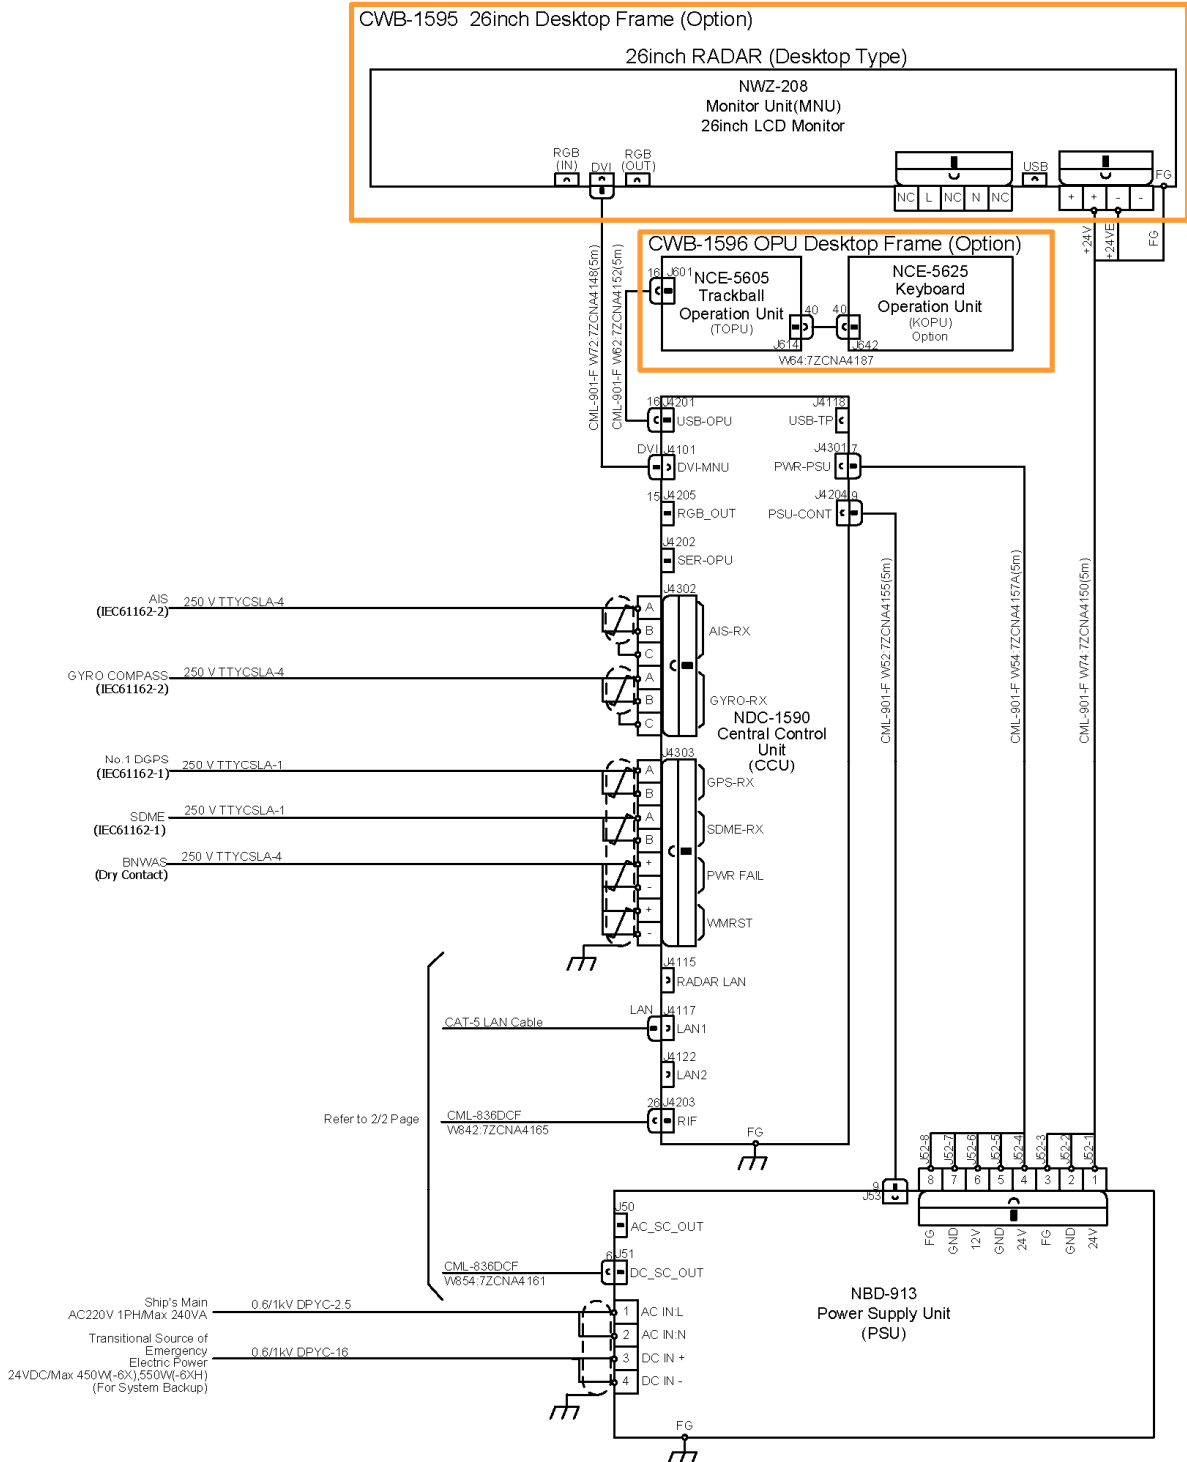

6.4.20 JAN-7202

CWA-245 19inch Display Unit Mount Kit

Interconnection Diagram of JAN-7202 CONNING (2/2)

6.5 Interconnection Diagram of Desktop Type

6.5.1 JMR-9210-6X/6XH

Interconnection Diagram of JMR-9210-6X/6XH RADAR (1/2)

6.5.2 JMR-9225-6X/9X

Interconnection Diagram of JMR-9225-6X/9X RADAR (1/2)

6.5.3 JMR-9225-6XH

Interconnection Diagram of JMR-9225-6XH RADAR (1/2)

6.5.4 JMR-9225-7X3/9X3

Interconnection Diagram of JMR-9225-7X3/9X3 RADAR (1/2)