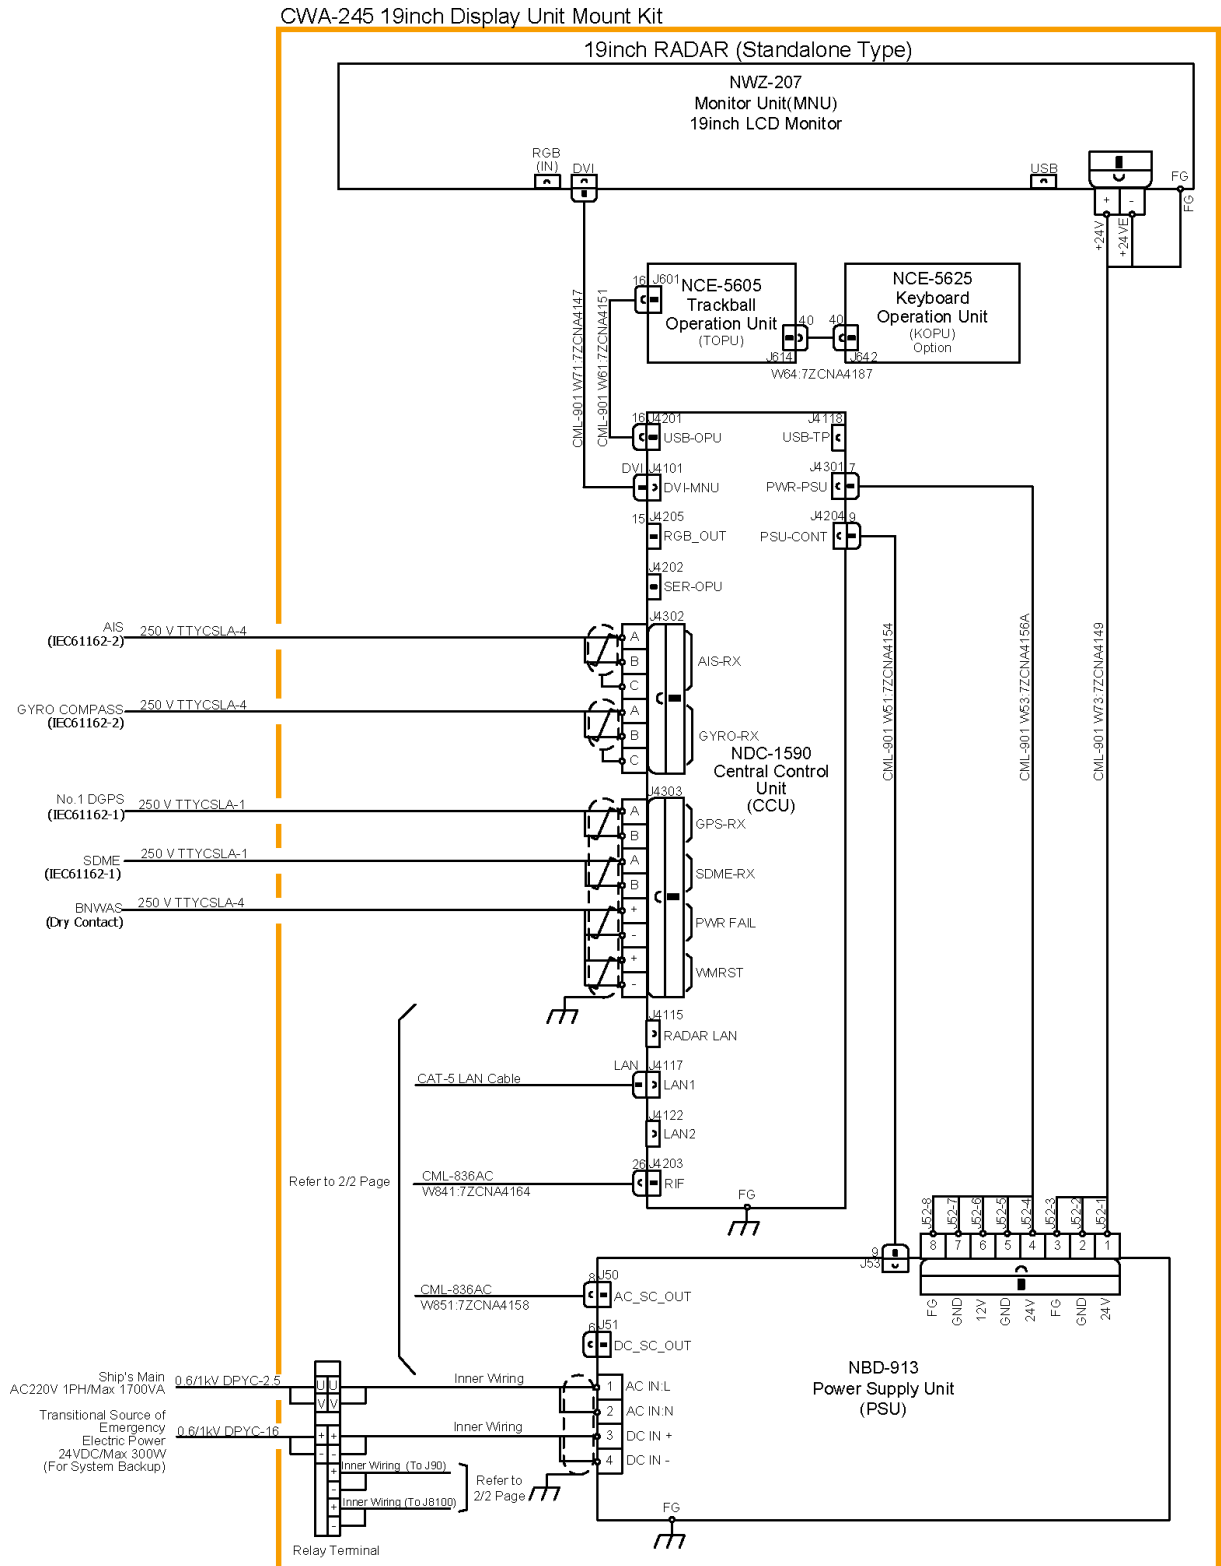

6.4.10 JAN-9202

CWA-246 26inch Display Unit Mount Kit

Interconnection Diagram of JAN-9202 CONNING (1/2)

6.4.11 JMR-7210-6X/6XH

CWA-245 19inch Display Unit Mount Kit

Interconnection Diagram of JMR-7210-6X/6XH RADAR (1/2)

6.4.12 JMR-7225-6X/9X

Interconnection Diagram of JMR-7225-6X/9X RADAR (1/2)

CWA-245 19inch Display Unit Mount Kit

Interconnection Diagram of JMR-7225-6X/9X RADAR (2/2)

6.4.13 JMR-7225-6XH

CWA-245 19inch Display Unit Mount Kit

Interconnection Diagram of JMR-7225-6XH RADAR (1/2)

CWA-245 19inch Display Unit Mount Kit

Interconnection Diagram of JMR-7225-7X319X3 RADAR (2/2)

6.4.15 JMR-7230-S

CWA-245 19inch Display Unit Mount Kit

Interconnection Diagram of JMR-7230-S RADAR (2/2)