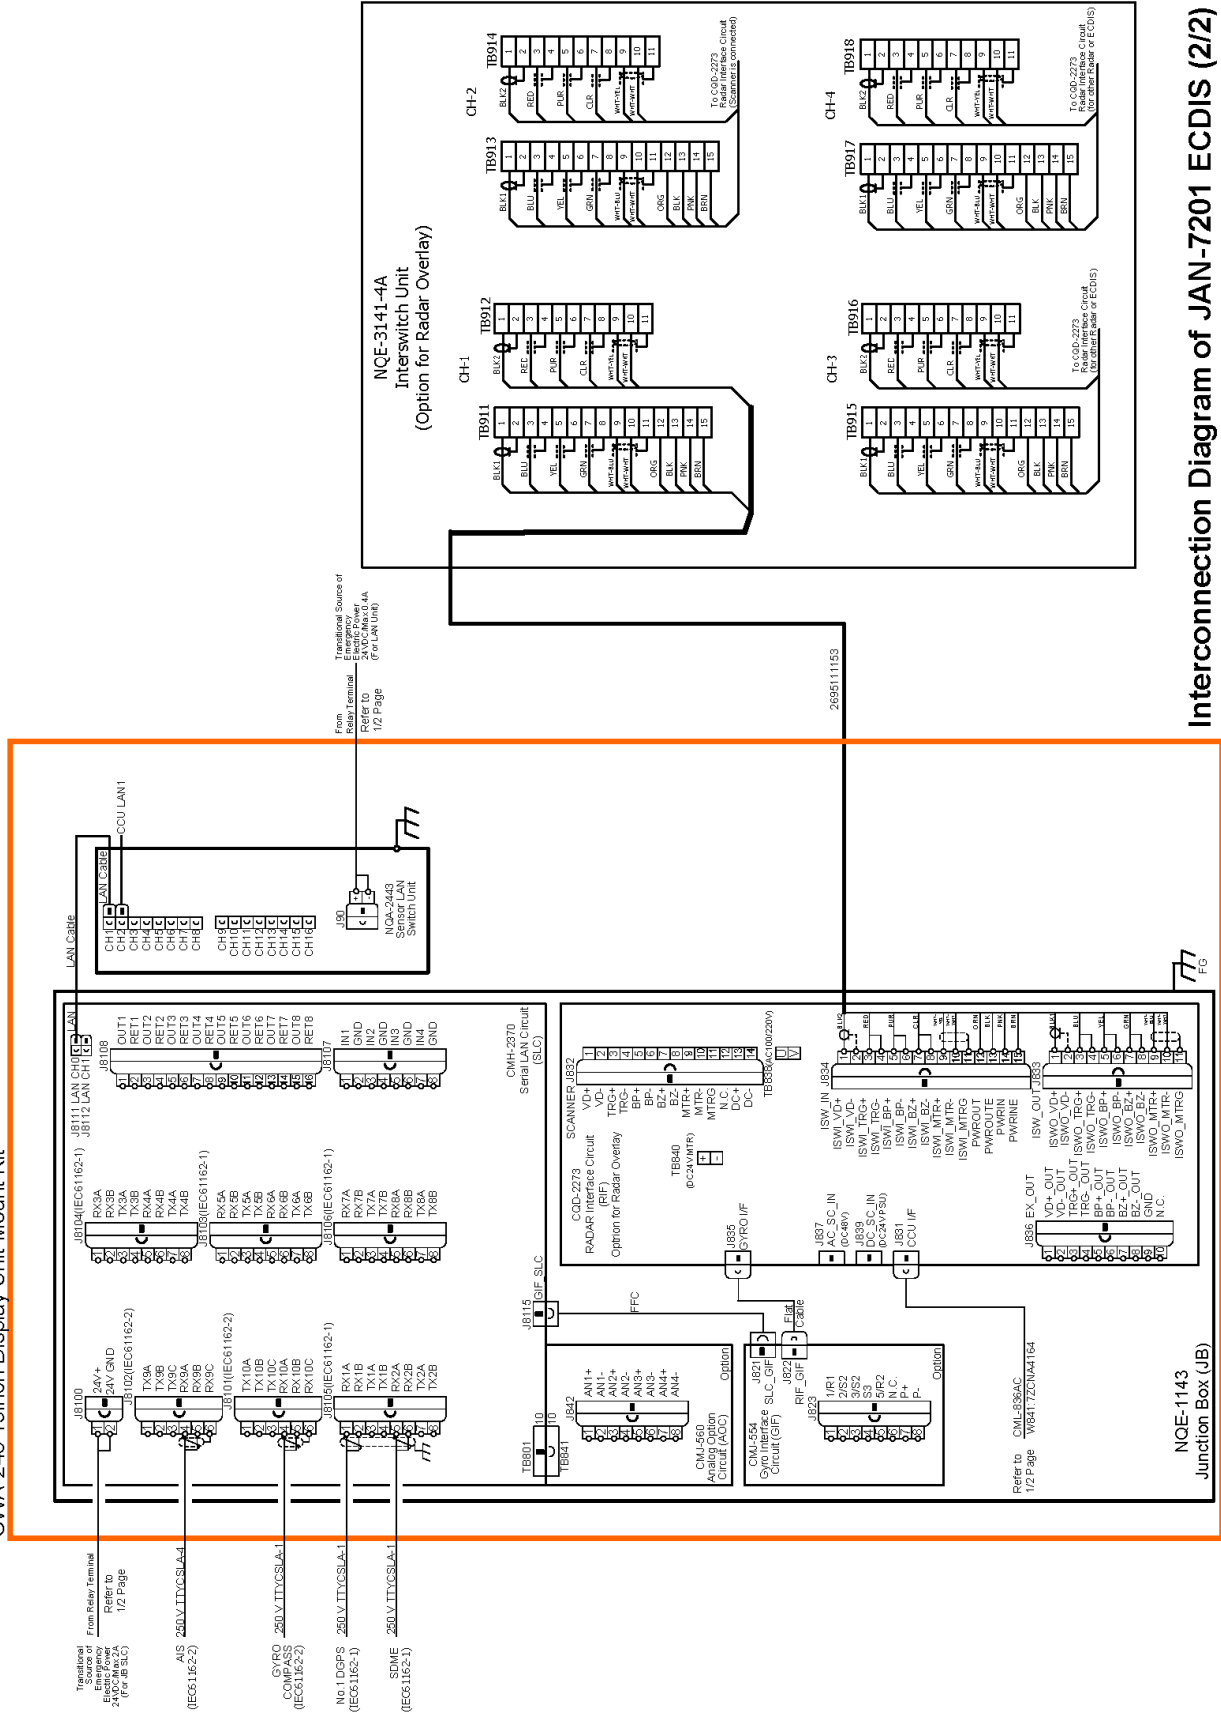

Interconnection Diagram of JMR-7225-6XH RADAR (1/2)

CWA-245 19inch Display Unit Mount Kit

Interconnection Diagram of JMR-7225-7X319X3 RADAR (2/2)

6.4.15 JMR-7230-S

CWA-245 19inch Display Unit Mount Kit

Interconnection Diagram of JMR-7230-S RADAR (2/2)

6.4.17 JMR-7272-S

Interconnection Diagram of JMR-7272-S RADAR (1/2)

6.4.18 JMR-7282-S/SH

CWA-245 19inch Display Unit Mount Kit

CWA-245 19inch Display Unit Mount Kit

Interconnection Diagram of JAN-7201 ECDIS (2/2)