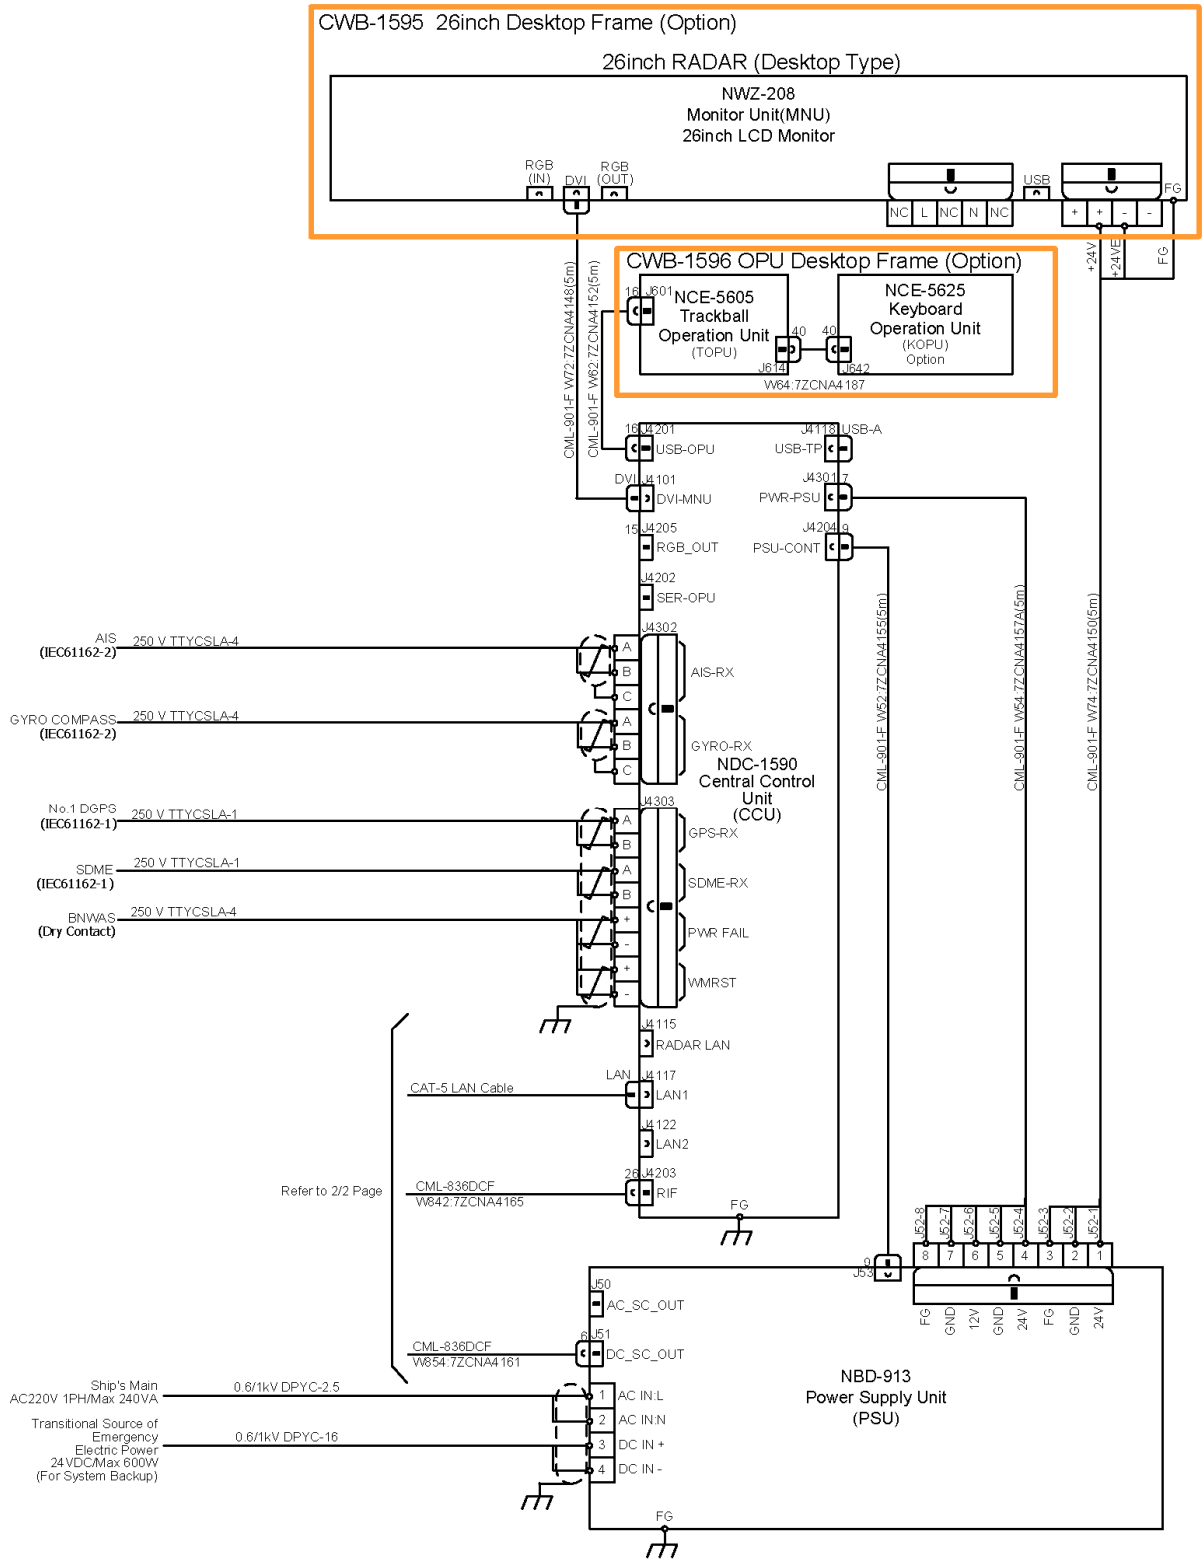

6.4.17 JMR-7272-S

Interconnection Diagram of JMR-7272-S RADAR (1/2)

6.4.18 JMR-7282-S/SH

CWA-245 19inch Display Unit Mount Kit

CWA-245 19inch Display Unit Mount Kit

Interconnection Diagram of JAN-7201 ECDIS (2/2)

6.4.20 JAN-7202

CWA-245 19inch Display Unit Mount Kit

Interconnection Diagram of JAN-7202 CONNING (2/2)

6.5 Interconnection Diagram of Desktop Type

6.5.1 JMR-9210-6X/6XH

Interconnection Diagram of JMR-9210-6X/6XH RADAR (1/2)

6.5.2 JMR-9225-6X/9X

Interconnection Diagram of JMR-9225-6X/9X RADAR (1/2)

6.5.3 JMR-9225-6XH

Interconnection Diagram of JMR-9225-6XH RADAR (1/2)

6.5.4 JMR-9225-7X3/9X3

Interconnection Diagram of JMR-9225-7X3/9X3 RADAR (1/2)