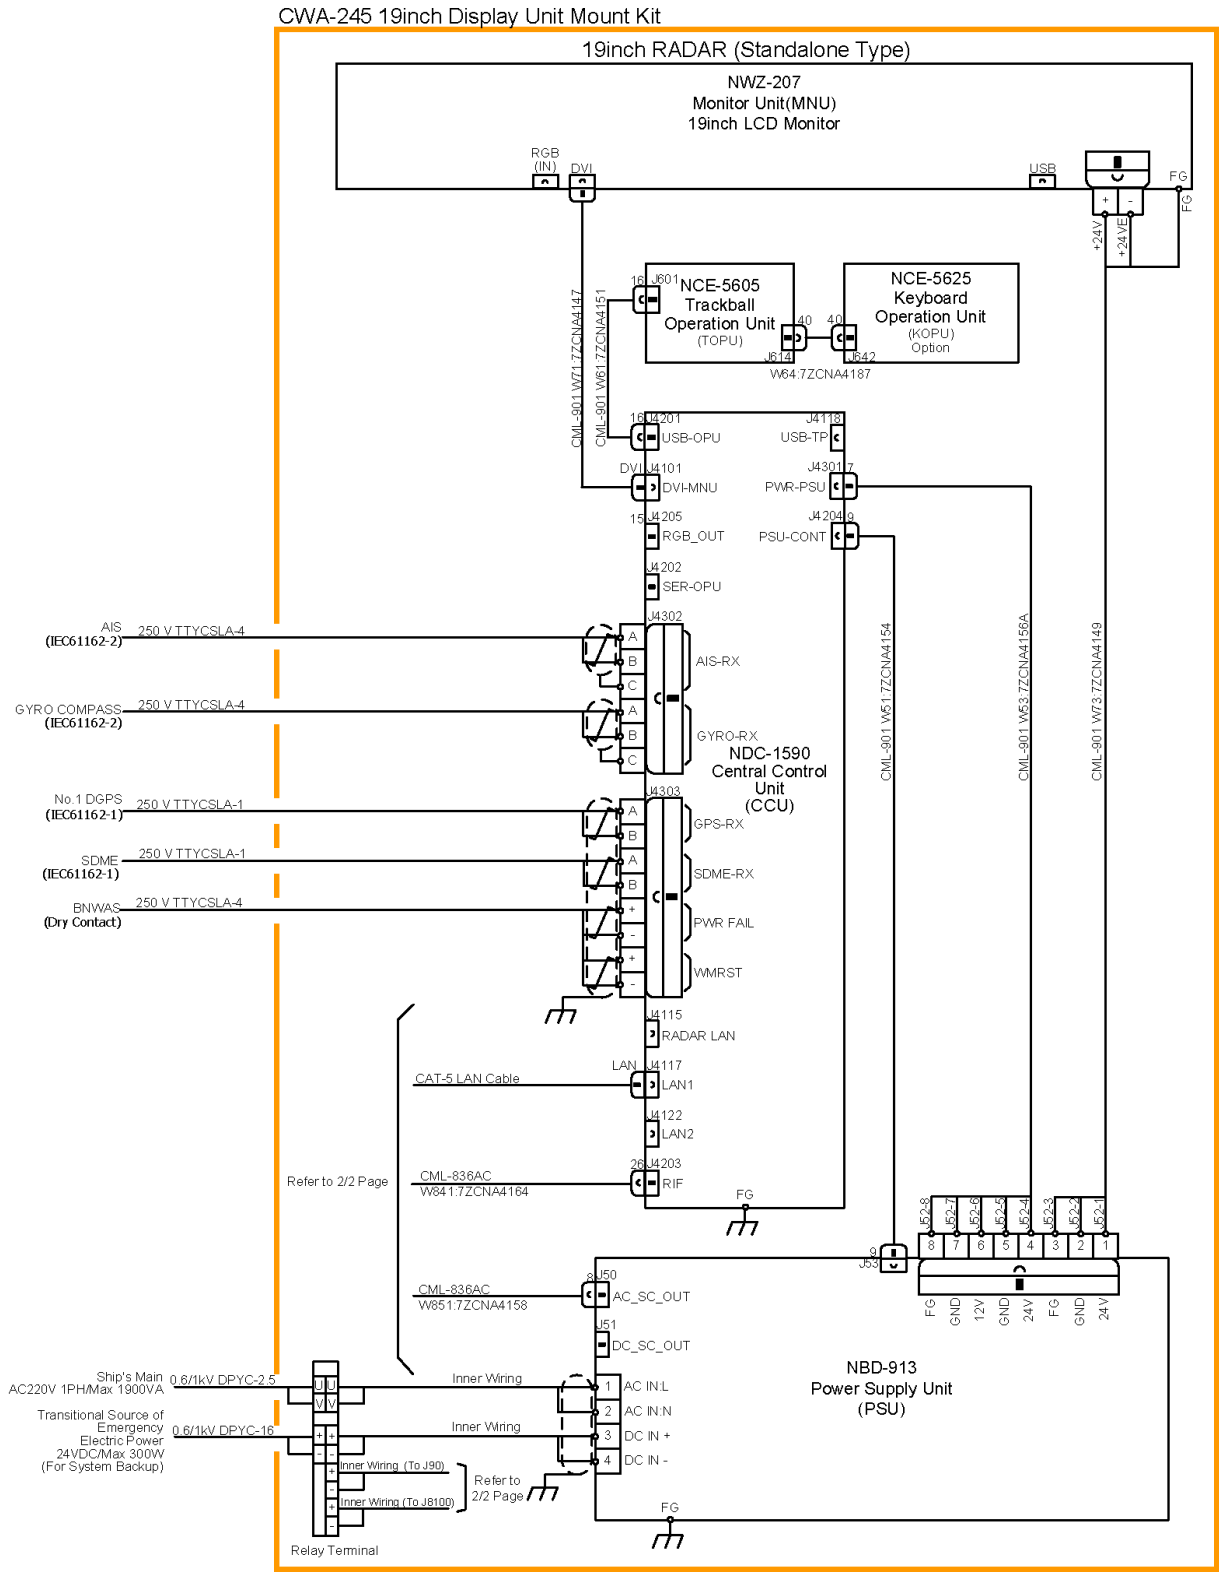

6.4.10 JAN-9202

CWA-246 26inch Display Unit Mount Kit

Interconnection Diagram of JAN-9202 CONNING (1/2)

6.4.11 JMR-7210-6X/6XH

CWA-245 19inch Display Unit Mount Kit

Interconnection Diagram of JMR-7210-6X/6XH RADAR (1/2)

6.4.12 JMR-7225-6X/9X

Interconnection Diagram of JMR-7225-6X/9X RADAR (1/2)

CWA-245 19inch Display Unit Mount Kit

Interconnection Diagram of JMR-7225-6X/9X RADAR (2/2)

6.4.13 JMR-7225-6XH

CWA-245 19inch Display Unit Mount Kit

Interconnection Diagram of JMR-7225-6XH RADAR (1/2)

CWA-245 19inch Display Unit Mount Kit

Interconnection Diagram of JMR-7225-7X319X3 RADAR (2/2)

6.4.15 JMR-7230-S

CWA-245 19inch Display Unit Mount Kit

Interconnection Diagram of JMR-7230-S RADAR (2/2)

6.4.17 JMR-7272-S

Interconnection Diagram of JMR-7272-S RADAR (1/2)

6.4.18 JMR-7282-S/SH

CWA-245 19inch Display Unit Mount Kit

CWA-245 19inch Display Unit Mount Kit

Interconnection Diagram of JAN-7201 ECDIS (2/2)