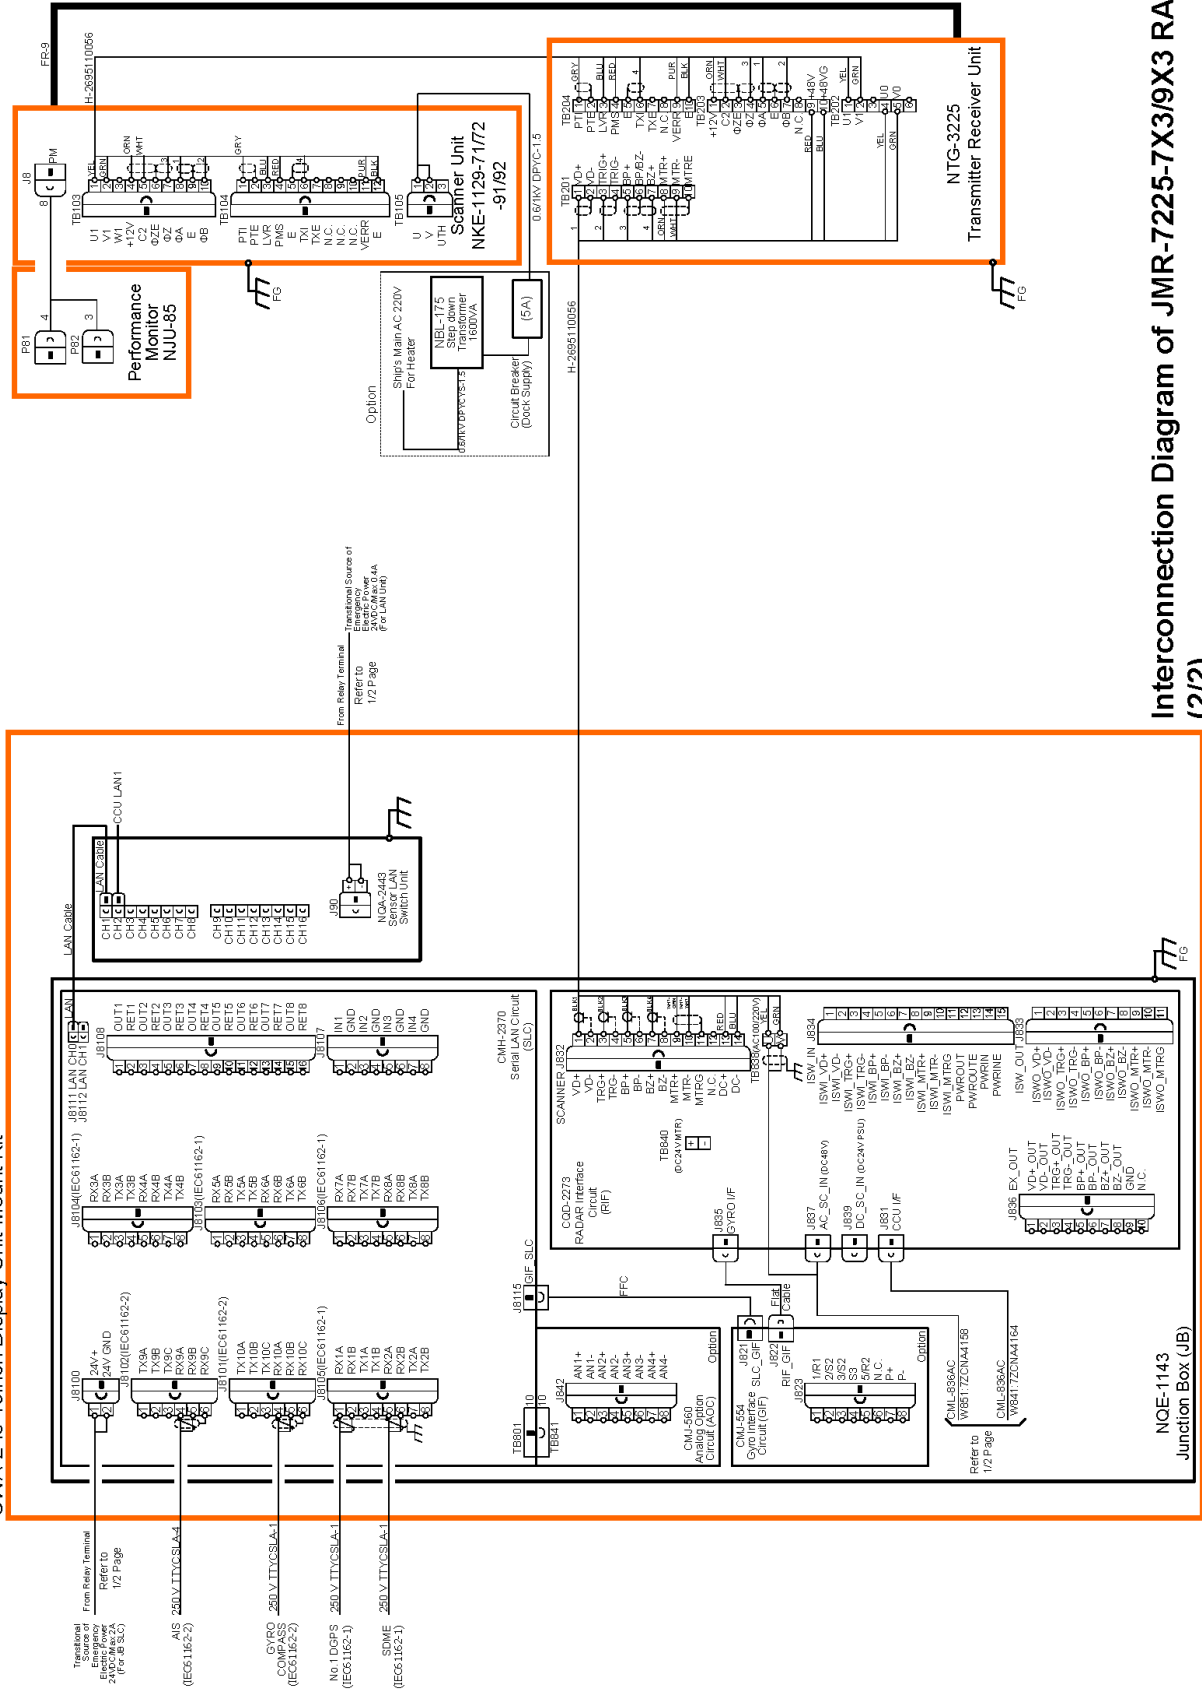

6.4.10 JAN-9202

CWA-246 26inch Display Unit Mount Kit

Interconnection Diagram of JAN-9202 CONNING (1/2)

6.4.11 JMR-7210-6X/6XH

CWA-245 19inch Display Unit Mount Kit

Interconnection Diagram of JMR-7210-6X/6XH RADAR (1/2)

6.4.12 JMR-7225-6X/9X

Interconnection Diagram of JMR-7225-6X/9X RADAR (1/2)

CWA-245 19inch Display Unit Mount Kit

Interconnection Diagram of JMR-7225-6X/9X RADAR (2/2)

6.4.13 JMR-7225-6XH

CWA-245 19inch Display Unit Mount Kit

Interconnection Diagram of JMR-7225-6XH RADAR (1/2)

CWA-245 19inch Display Unit Mount Kit

Interconnection Diagram of JMR-7225-7X319X3 RADAR (2/2)

6.4.15 JMR-7230-S

CWA-245 19inch Display Unit Mount Kit

Interconnection Diagram of JMR-7230-S RADAR (2/2)

6.4.17 JMR-7272-S

Interconnection Diagram of JMR-7272-S RADAR (1/2)

6.4.18 JMR-7282-S/SH

CWA-245 19inch Display Unit Mount Kit

CWA-245 19inch Display Unit Mount Kit

Interconnection Diagram of JAN-7201 ECDIS (2/2)