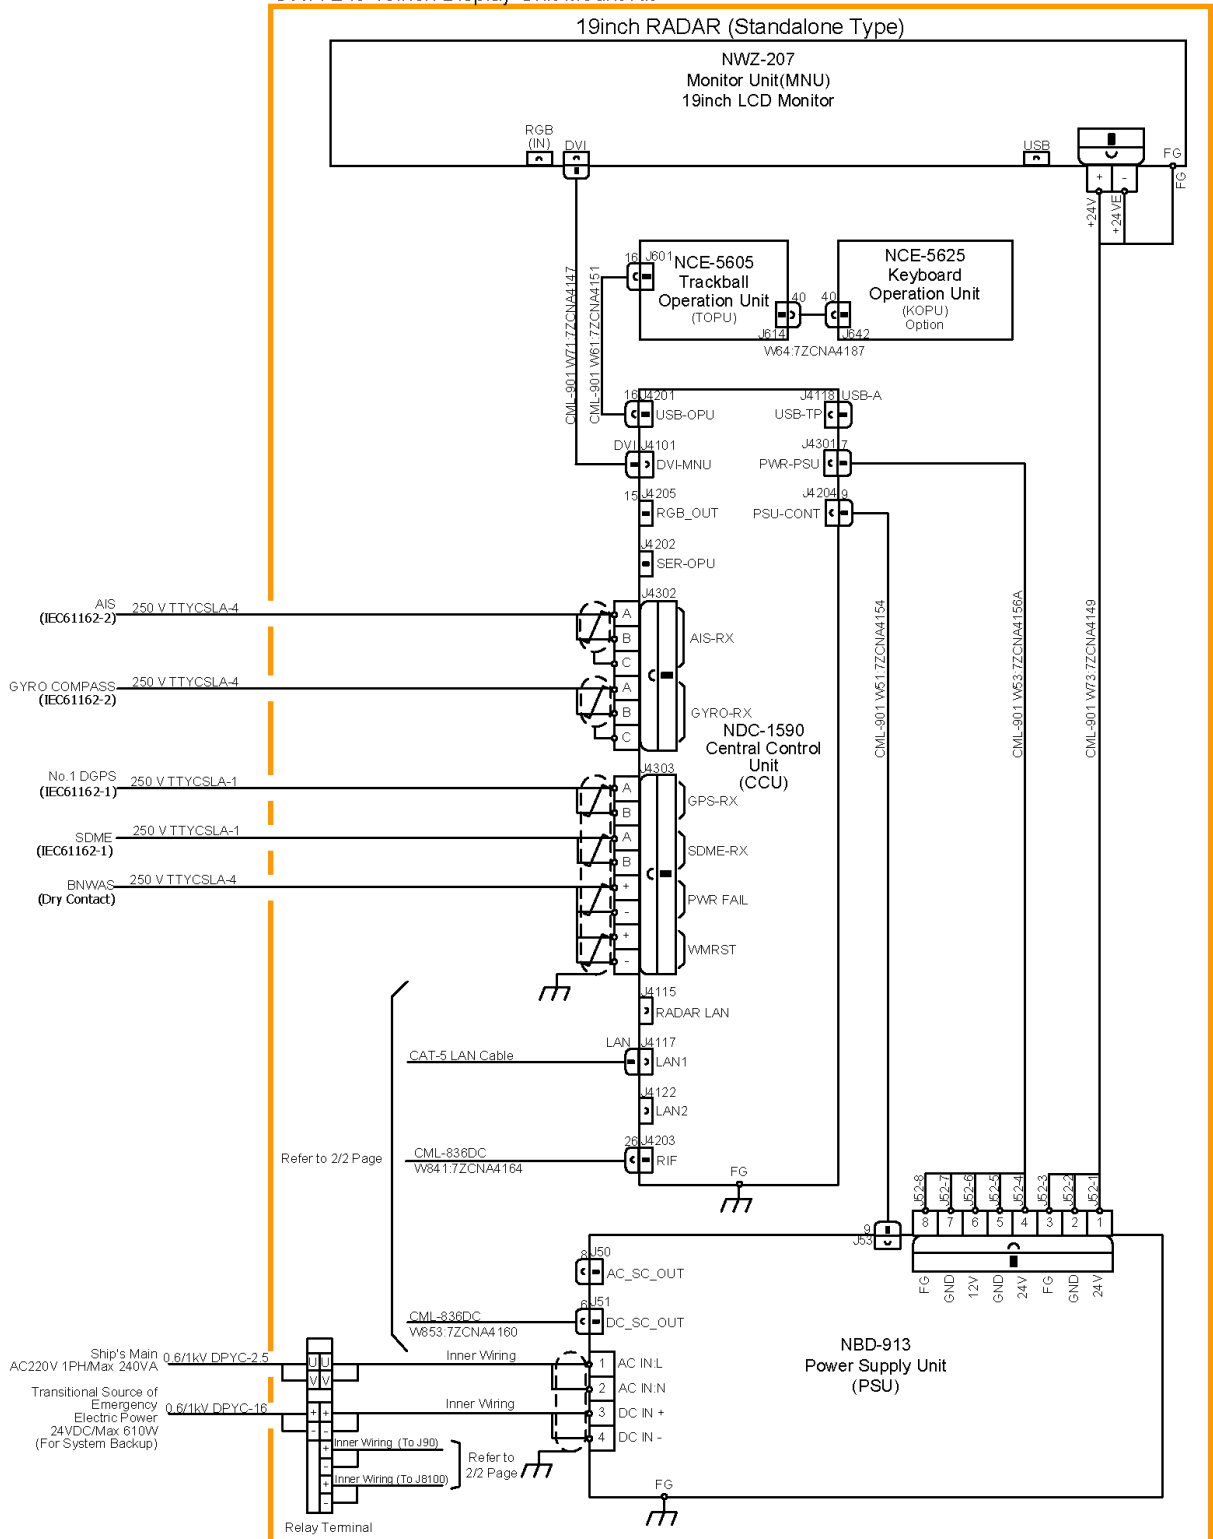

6.4.10 JAN-9202

CWA-246 26inch Display Unit Mount Kit

Interconnection Diagram of JAN-9202 CONNING (1/2)

6.4.11 JMR-7210-6X/6XH

CWA-245 19inch Display Unit Mount Kit

Interconnection Diagram of JMR-7210-6X/6XH RADAR (1/2)

6.4.12 JMR-7225-6X/9X

Interconnection Diagram of JMR-7225-6X/9X RADAR (1/2)

CWA-245 19inch Display Unit Mount Kit

Interconnection Diagram of JMR-7225-6X/9X RADAR (2/2)

6.4.13 JMR-7225-6XH

CWA-245 19inch Display Unit Mount Kit

Interconnection Diagram of JMR-7225-6XH RADAR (1/2)

CWA-245 19inch Display Unit Mount Kit

Interconnection Diagram of JMR-7225-7X319X3 RADAR (2/2)

6.4.15 JMR-7230-S

CWA-245 19inch Display Unit Mount Kit

Interconnection Diagram of JMR-7230-S RADAR (2/2)