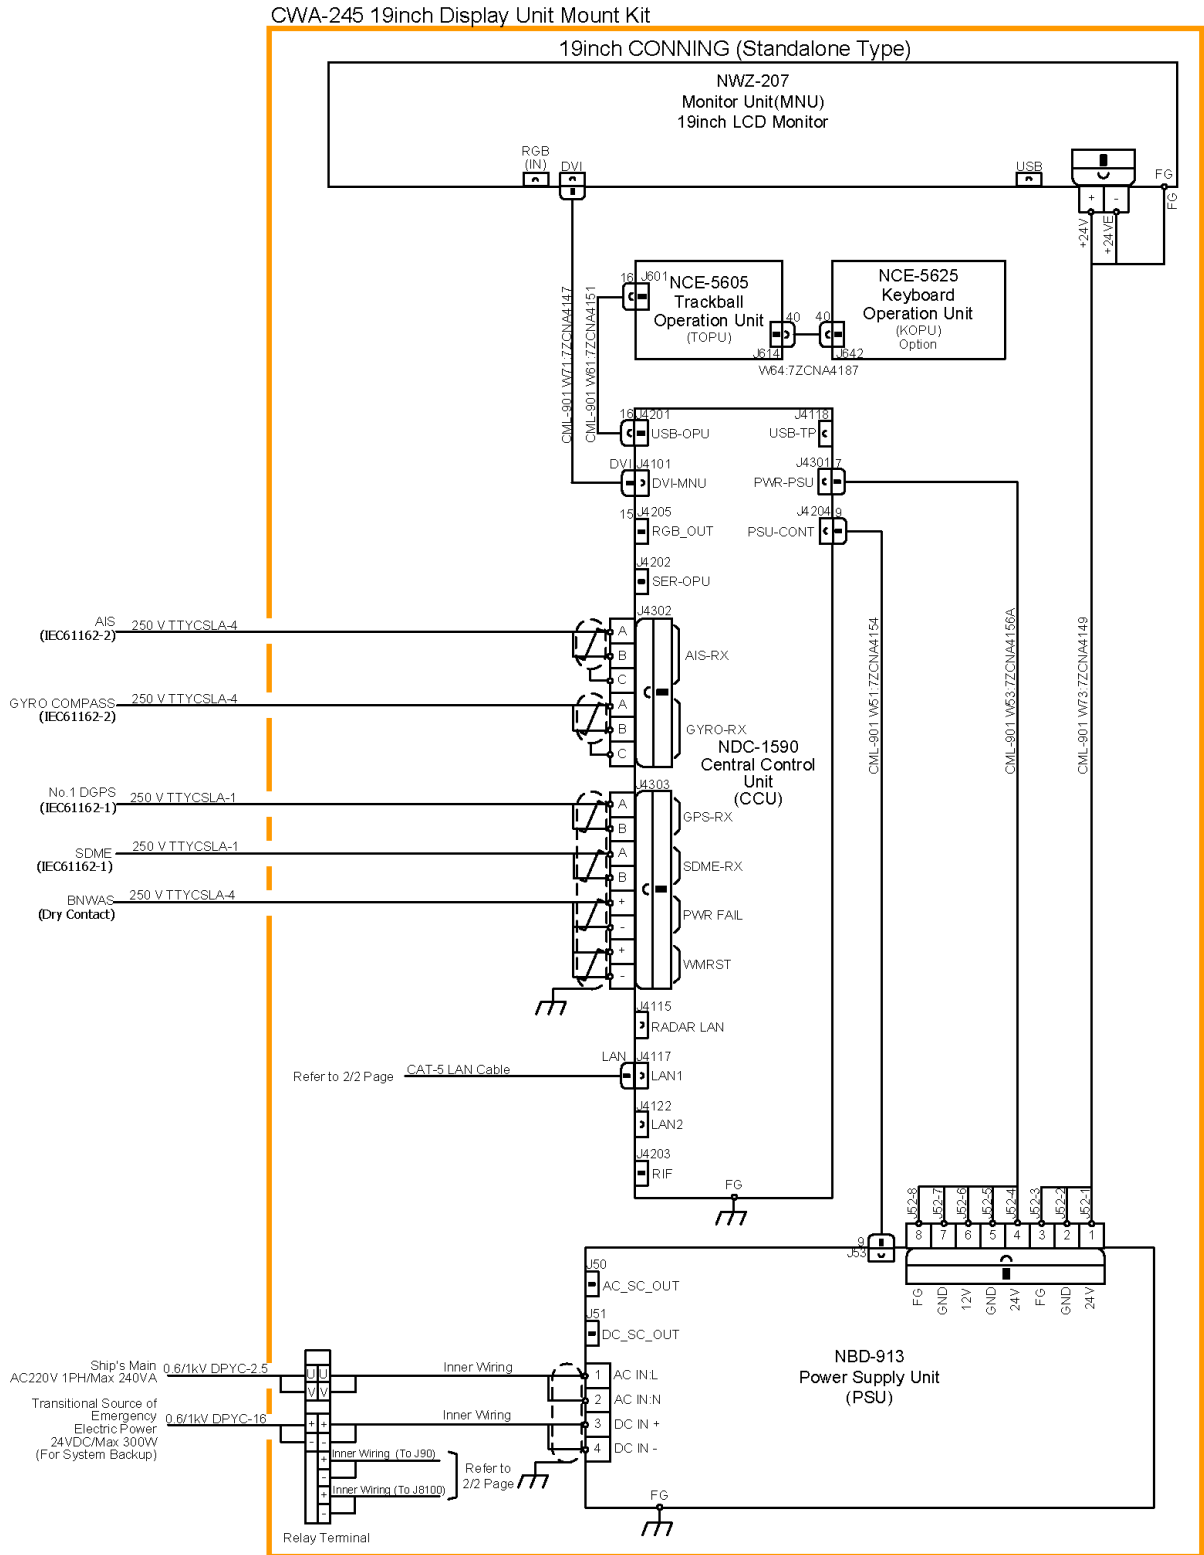

6.4.20 JAN-7202