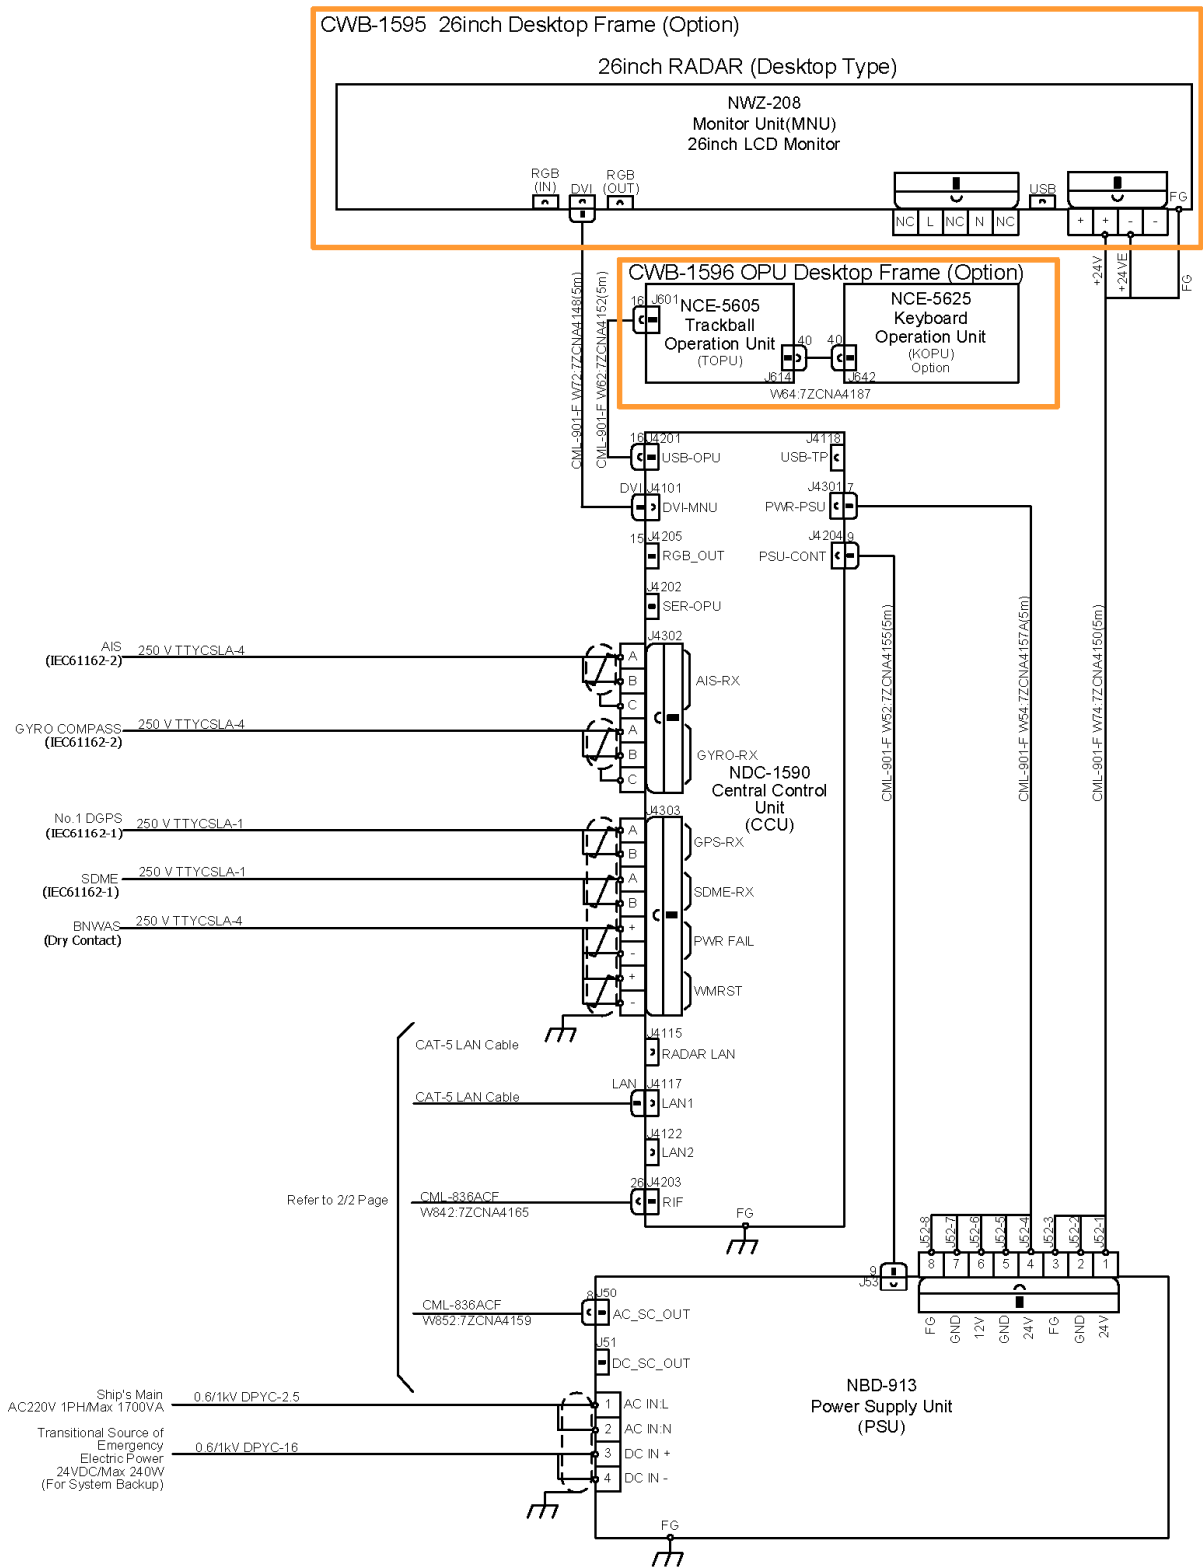

6.4.20 JAN-7202

CWA-245 19inch Display Unit Mount Kit

Interconnection Diagram of JAN-7202 CONNING (2/2)

6.5 Interconnection Diagram of Desktop Type

6.5.1 JMR-9210-6X/6XH

Interconnection Diagram of JMR-9210-6X/6XH RADAR (1/2)

6.5.2 JMR-9225-6X/9X

Interconnection Diagram of JMR-9225-6X/9X RADAR (1/2)

6.5.3 JMR-9225-6XH

Interconnection Diagram of JMR-9225-6XH RADAR (1/2)

6.5.4 JMR-9225-7X3/9X3

Interconnection Diagram of JMR-9225-7X3/9X3 RADAR (1/2)