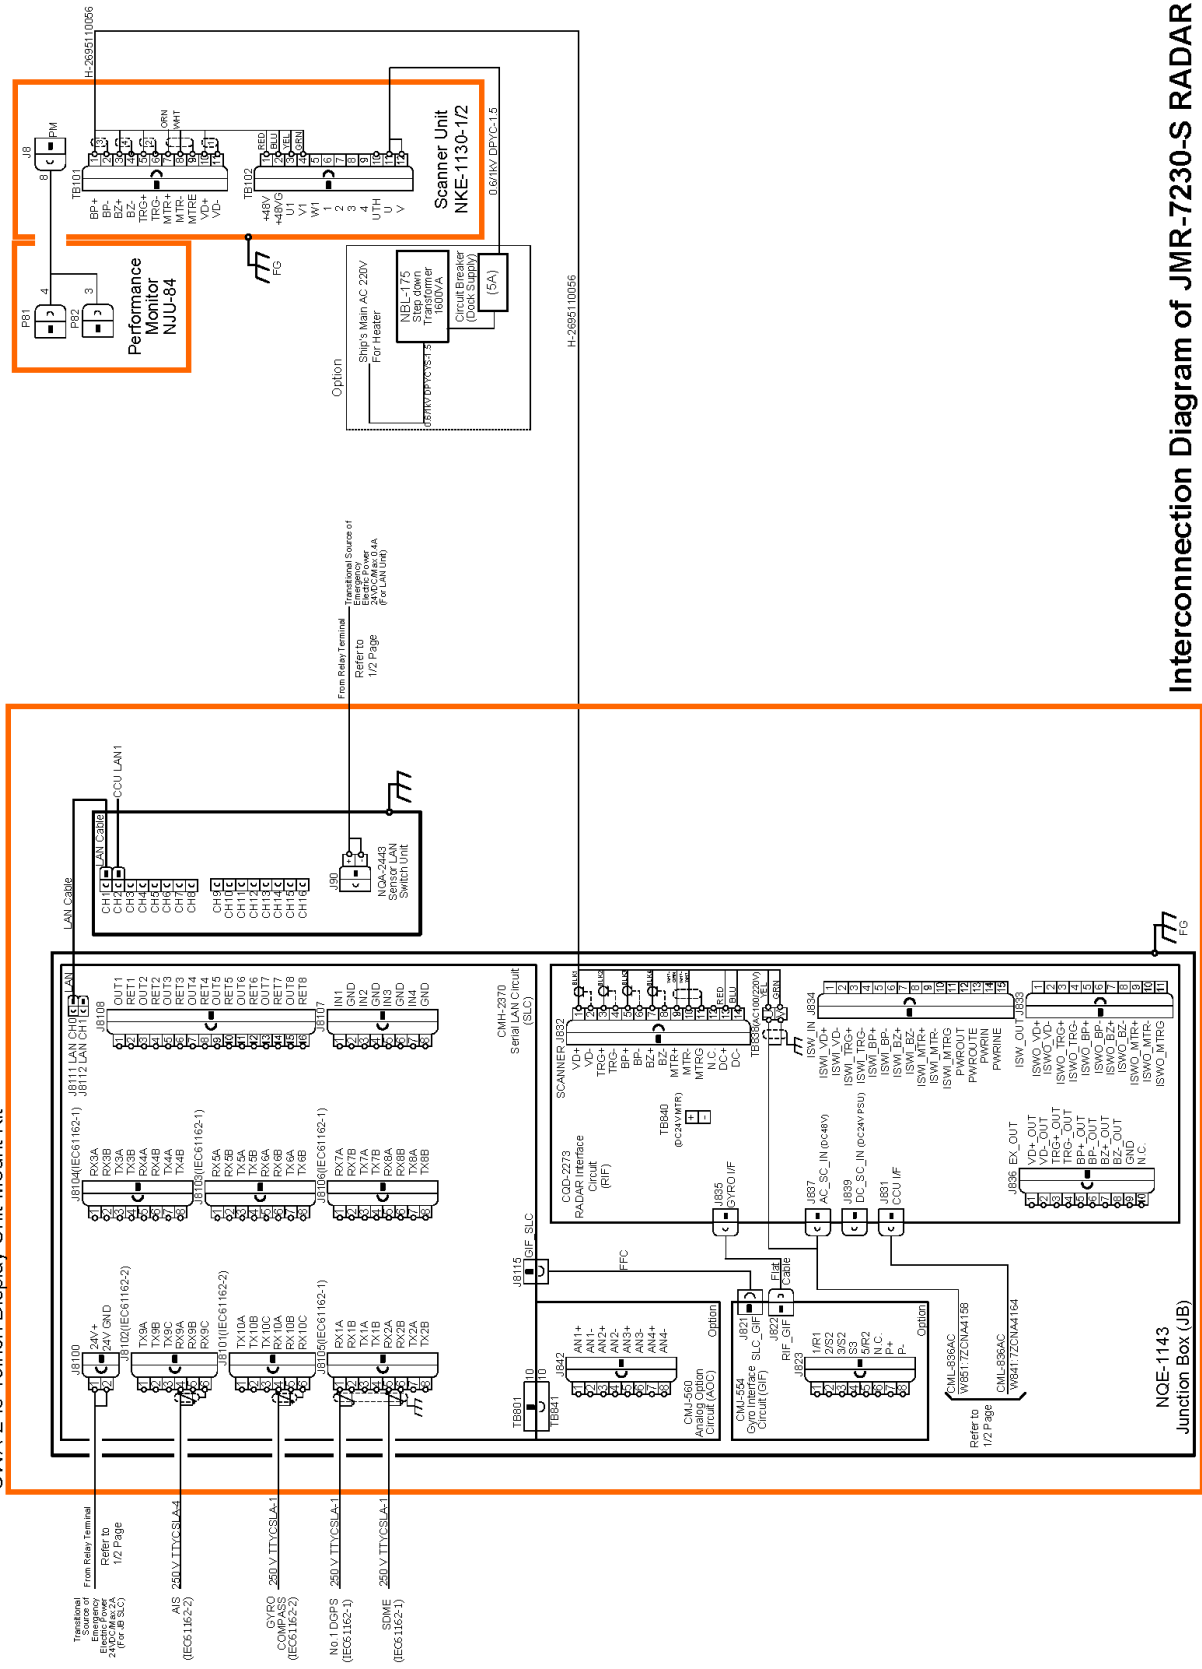

Interconnection Diagram of JMR-7225-6XH RADAR (1/2)

CWA-245 19inch Display Unit Mount Kit

Interconnection Diagram of JMR-7225-7X319X3 RADAR (2/2)

6.4.15 JMR-7230-S

CWA-245 19inch Display Unit Mount Kit

Interconnection Diagram of JMR-7230-S RADAR (2/2)

6.4.17 JMR-7272-S

Interconnection Diagram of JMR-7272-S RADAR (1/2)

6.4.18 JMR-7282-S/SH

CWA-245 19inch Display Unit Mount Kit

CWA-245 19inch Display Unit Mount Kit

Interconnection Diagram of JAN-7201 ECDIS (2/2)