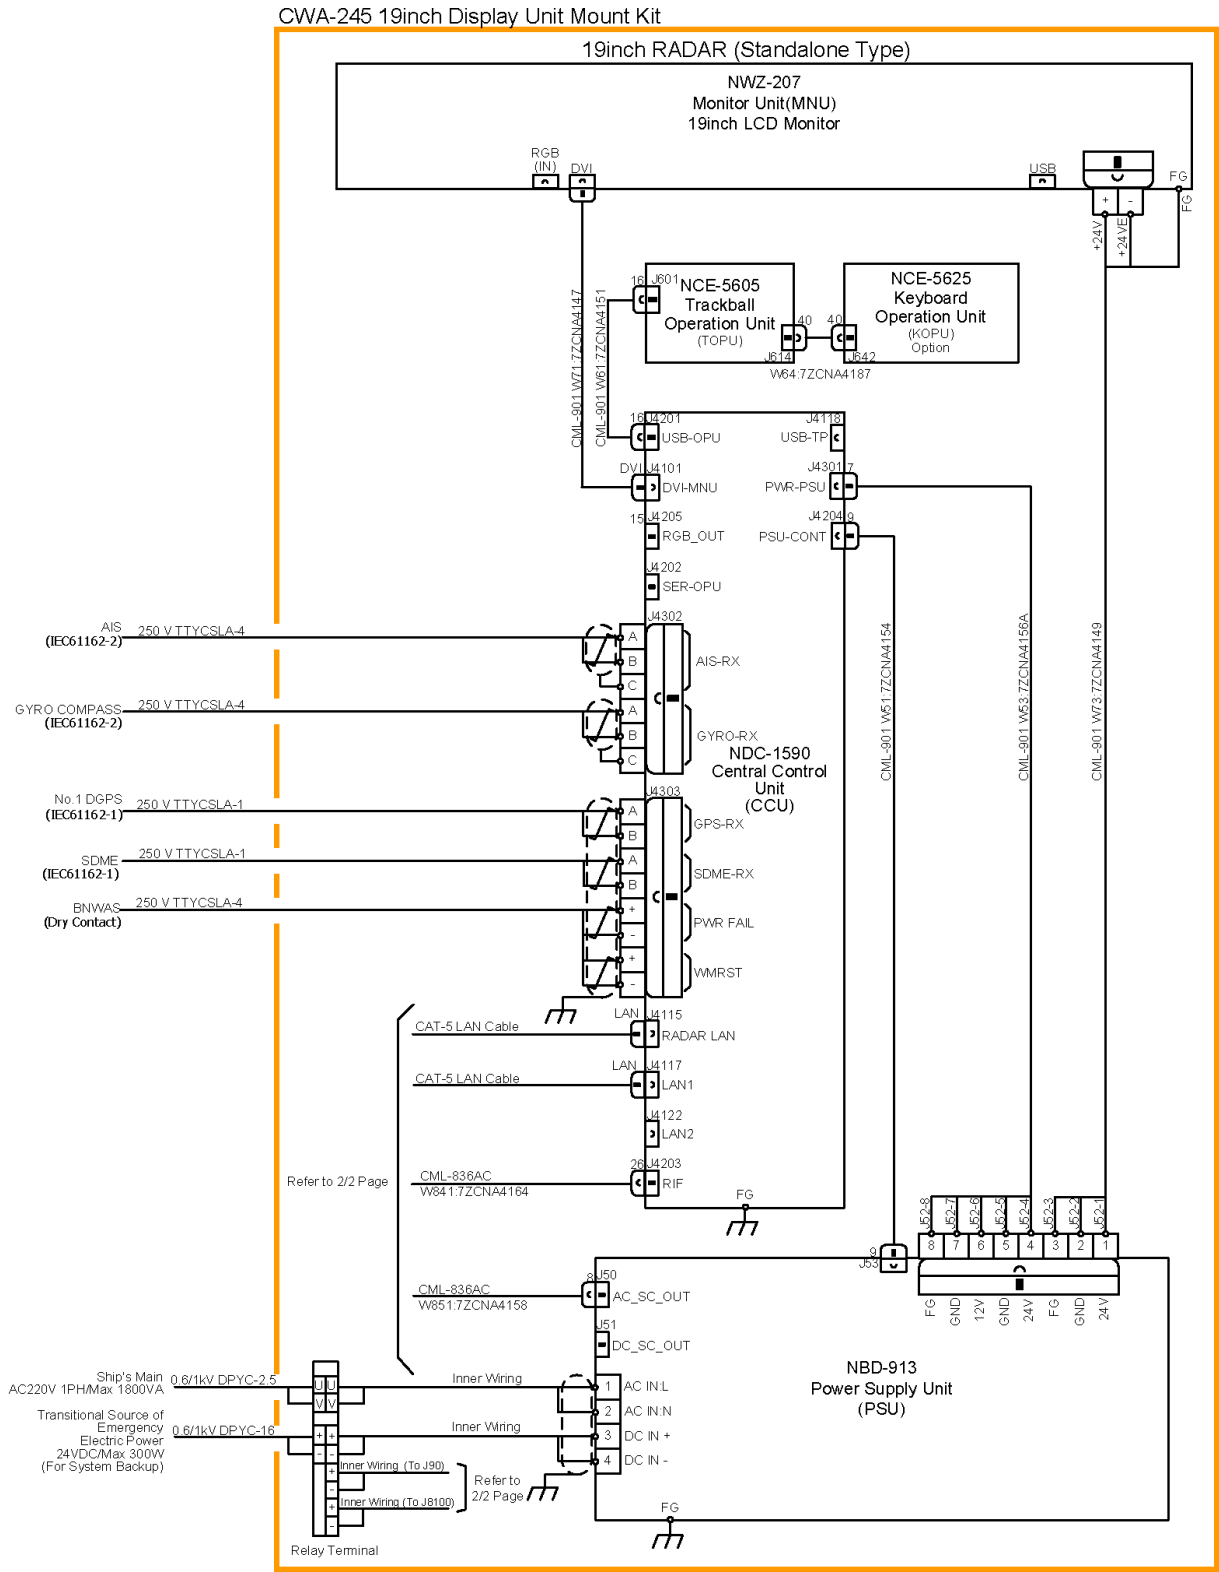

Interconnection Diagram of JMR-7225-6XH RADAR (1/2)

CWA-245 19inch Display Unit Mount Kit

Interconnection Diagram of JMR-7225-7X319X3 RADAR (2/2)

6.4.15 JMR-7230-S

CWA-245 19inch Display Unit Mount Kit

Interconnection Diagram of JMR-7230-S RADAR (2/2)

6.4.17 JMR-7272-S

Interconnection Diagram of JMR-7272-S RADAR (1/2)

6.4.18 JMR-7282-S/SH

CWA-245 19inch Display Unit Mount Kit

CWA-245 19inch Display Unit Mount Kit

Interconnection Diagram of JAN-7201 ECDIS (2/2)