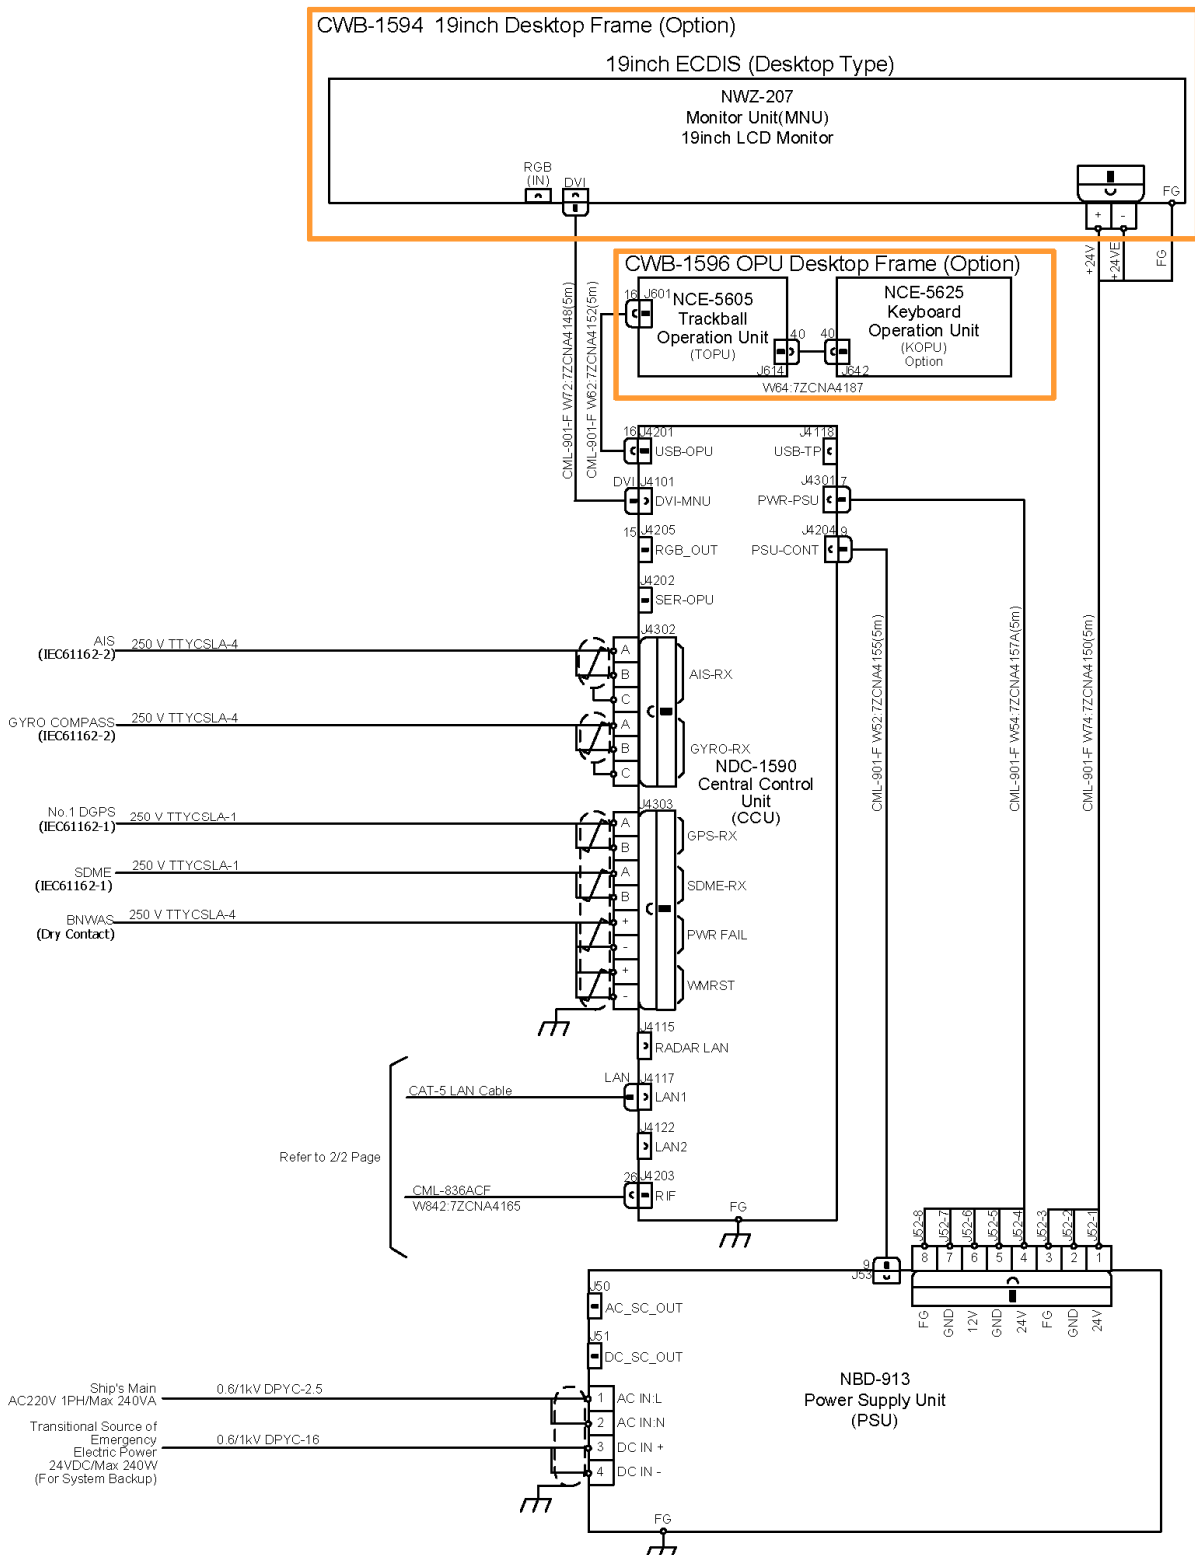

Interconnection Diagram of JMR-7230-S RADAR (1/2)

Interconnection Diagram of JMR-7230-S RADAR (2/2)

6.5.16 JMR-7230-S3

Interconnection Diagram of JMR-7230-S3 RADAR (1/2)

6.5.17 JMR-7272-S

Interconnection Diagram of JMR-7272-S RADAR (1/2)

6.5.18 JMR-7282-S/SH

Interconnection Diagram of JMR-7282-S/SH RADAR (1/2)

Interconnection Diagram of JMR-7282-S/SH RADAR (2/2)

6.5.19 JAN-7201

Interconnection Diagram of JAN-7201 ECDIS (1/2)

6.5.20 JAN-7202

Interconnection Diagram of JAN-7202 CONNING (1/2)

Interconnection Diagram of JAN-7202 CONNING (2/2)

6.6 Scanner Unit Interconnection Unit

6.6.1 NKE-1139 (AC110V)

SCANNER INTERCONNECTION
CAX-14

NKE-1139PM (AC100V) 空中機内接続図