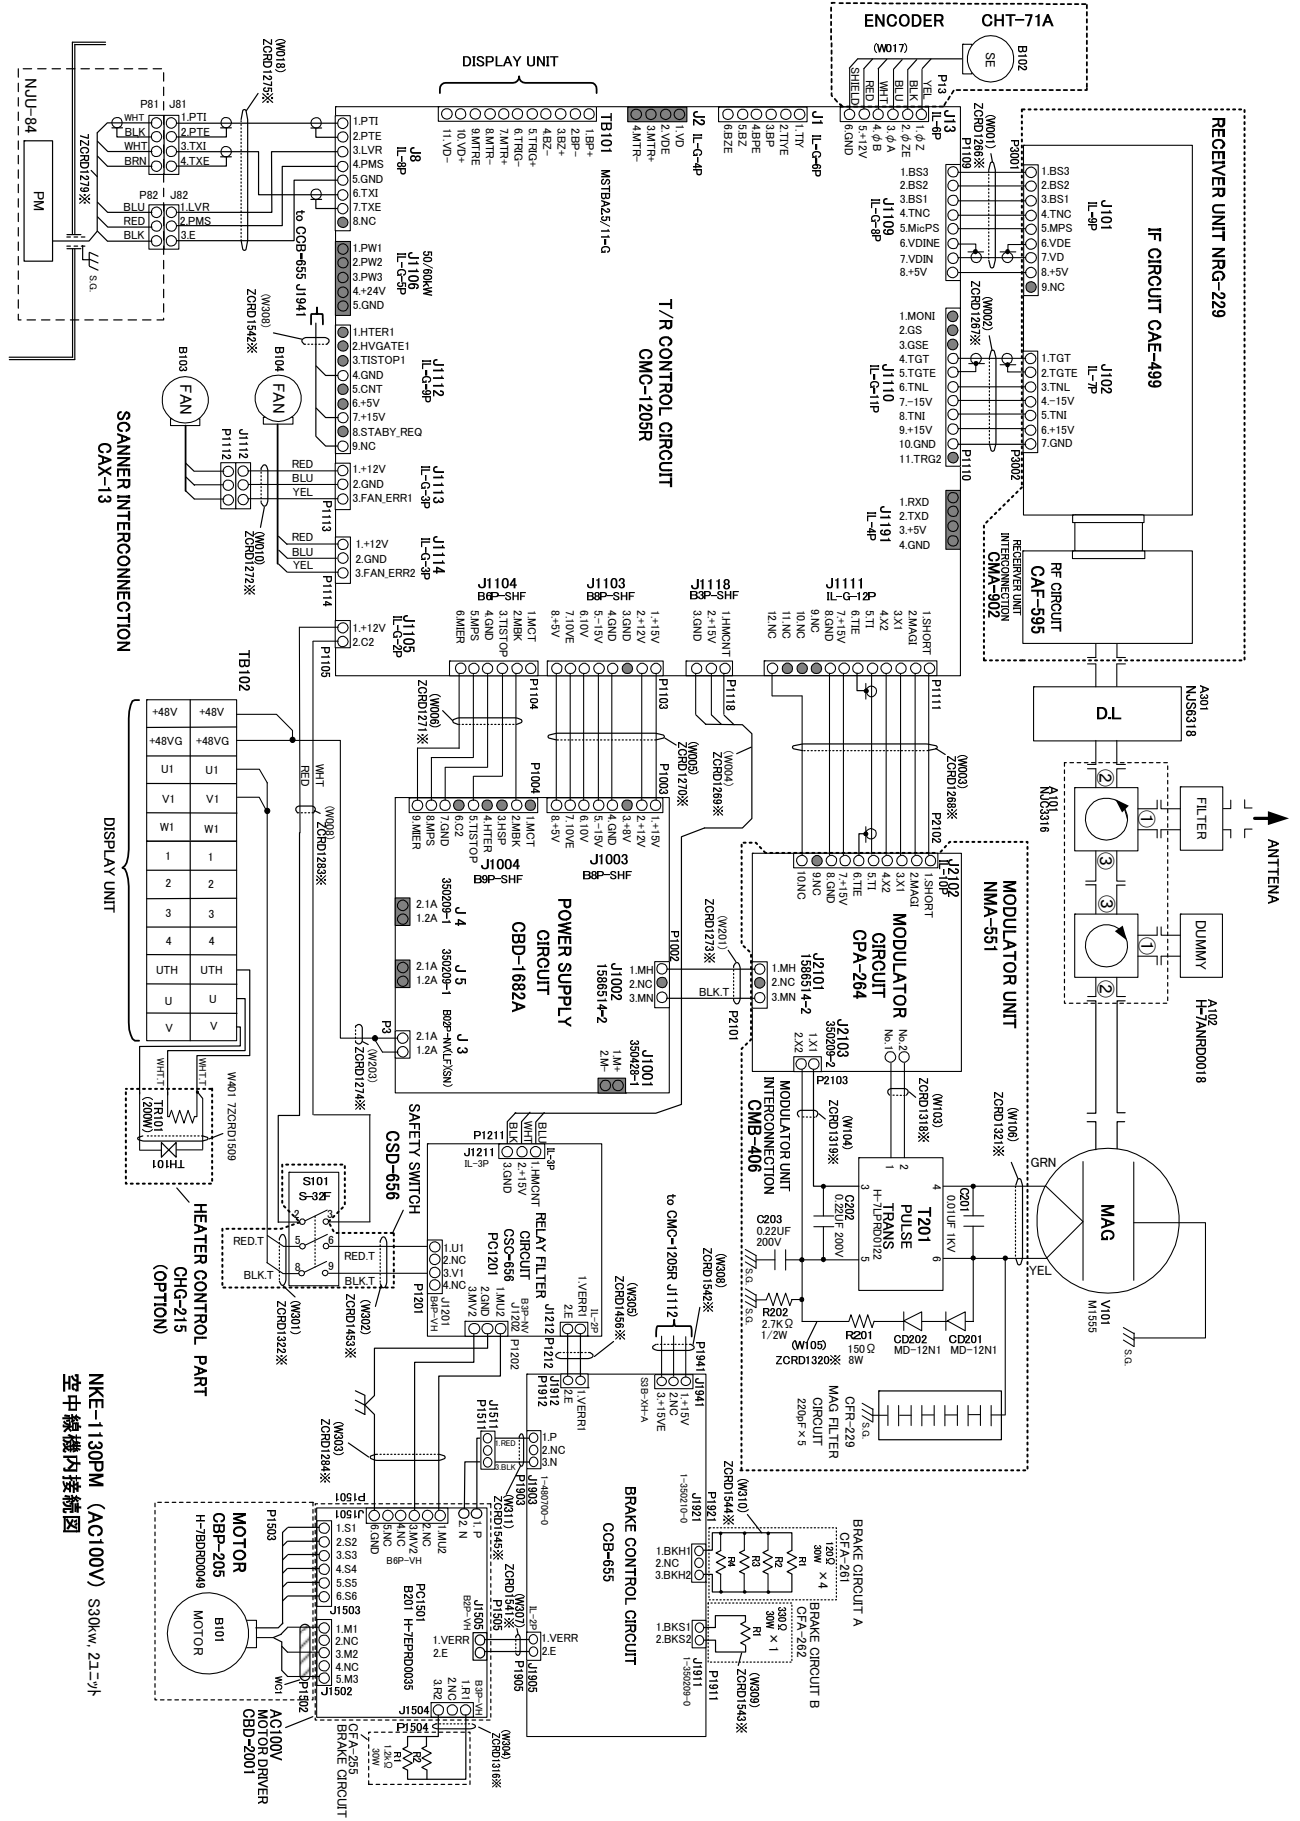

6.6.4 NKE-1130 (AC110V)

NKE-1130PM (AC100V) S30kW, 2.2h
空中線機内接続図