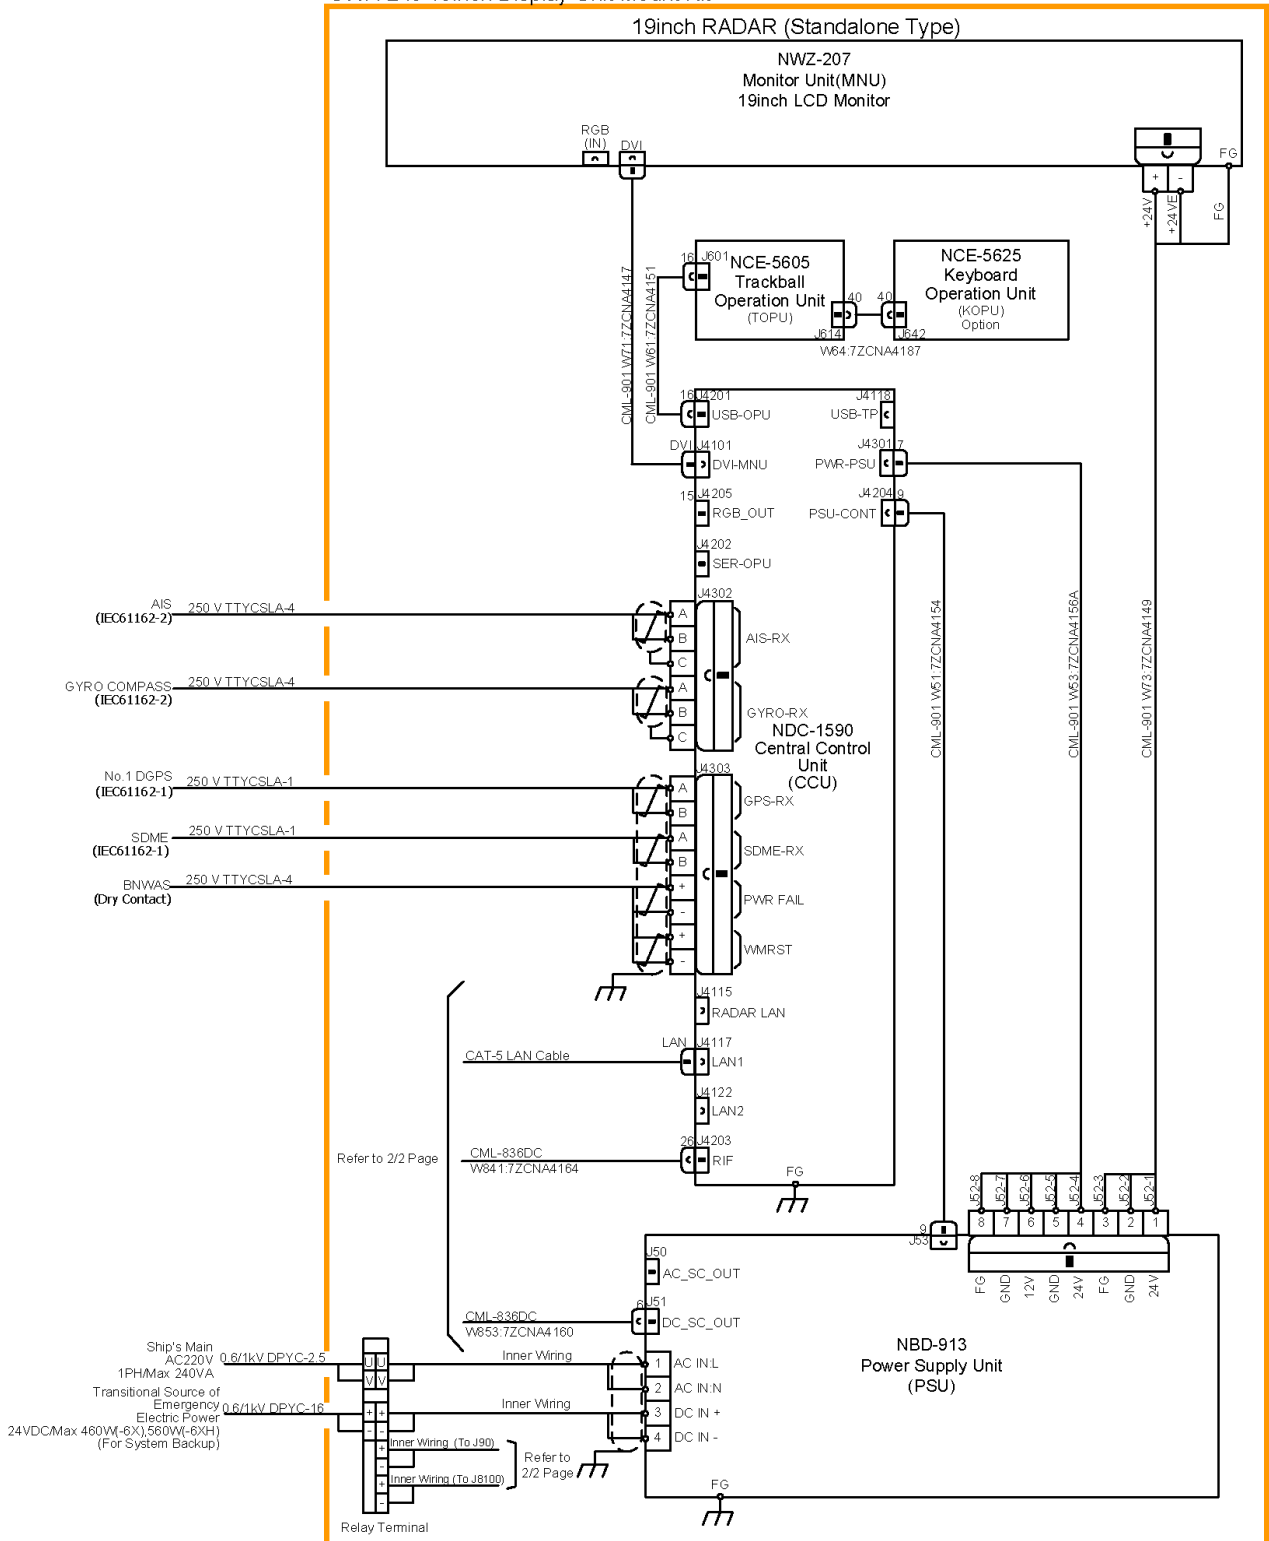

6.4.10 JAN-9202

CWA-246 26inch Display Unit Mount Kit

Interconnection Diagram of JAN-9202 CONNING (1/2)

6.4.11 JMR-7210-6X/6XH

CWA-245 19inch Display Unit Mount Kit

Interconnection Diagram of JMR-7210-6X/6XH RADAR (1/2)

6.4.12 JMR-7225-6X/9X

Interconnection Diagram of JMR-7225-6X/9X RADAR (1/2)

CWA-245 19inch Display Unit Mount Kit

Interconnection Diagram of JMR-7225-6X/9X RADAR (2/2)

6.4.13 JMR-7225-6XH

CWA-245 19inch Display Unit Mount Kit

Interconnection Diagram of JMR-7225-6XH RADAR (1/2)

CWA-245 19inch Display Unit Mount Kit

Interconnection Diagram of JMR-7225-7X319X3 RADAR (2/2)

6.4.15 JMR-7230-S

CWA-245 19inch Display Unit Mount Kit

Interconnection Diagram of JMR-7230-S RADAR (2/2)