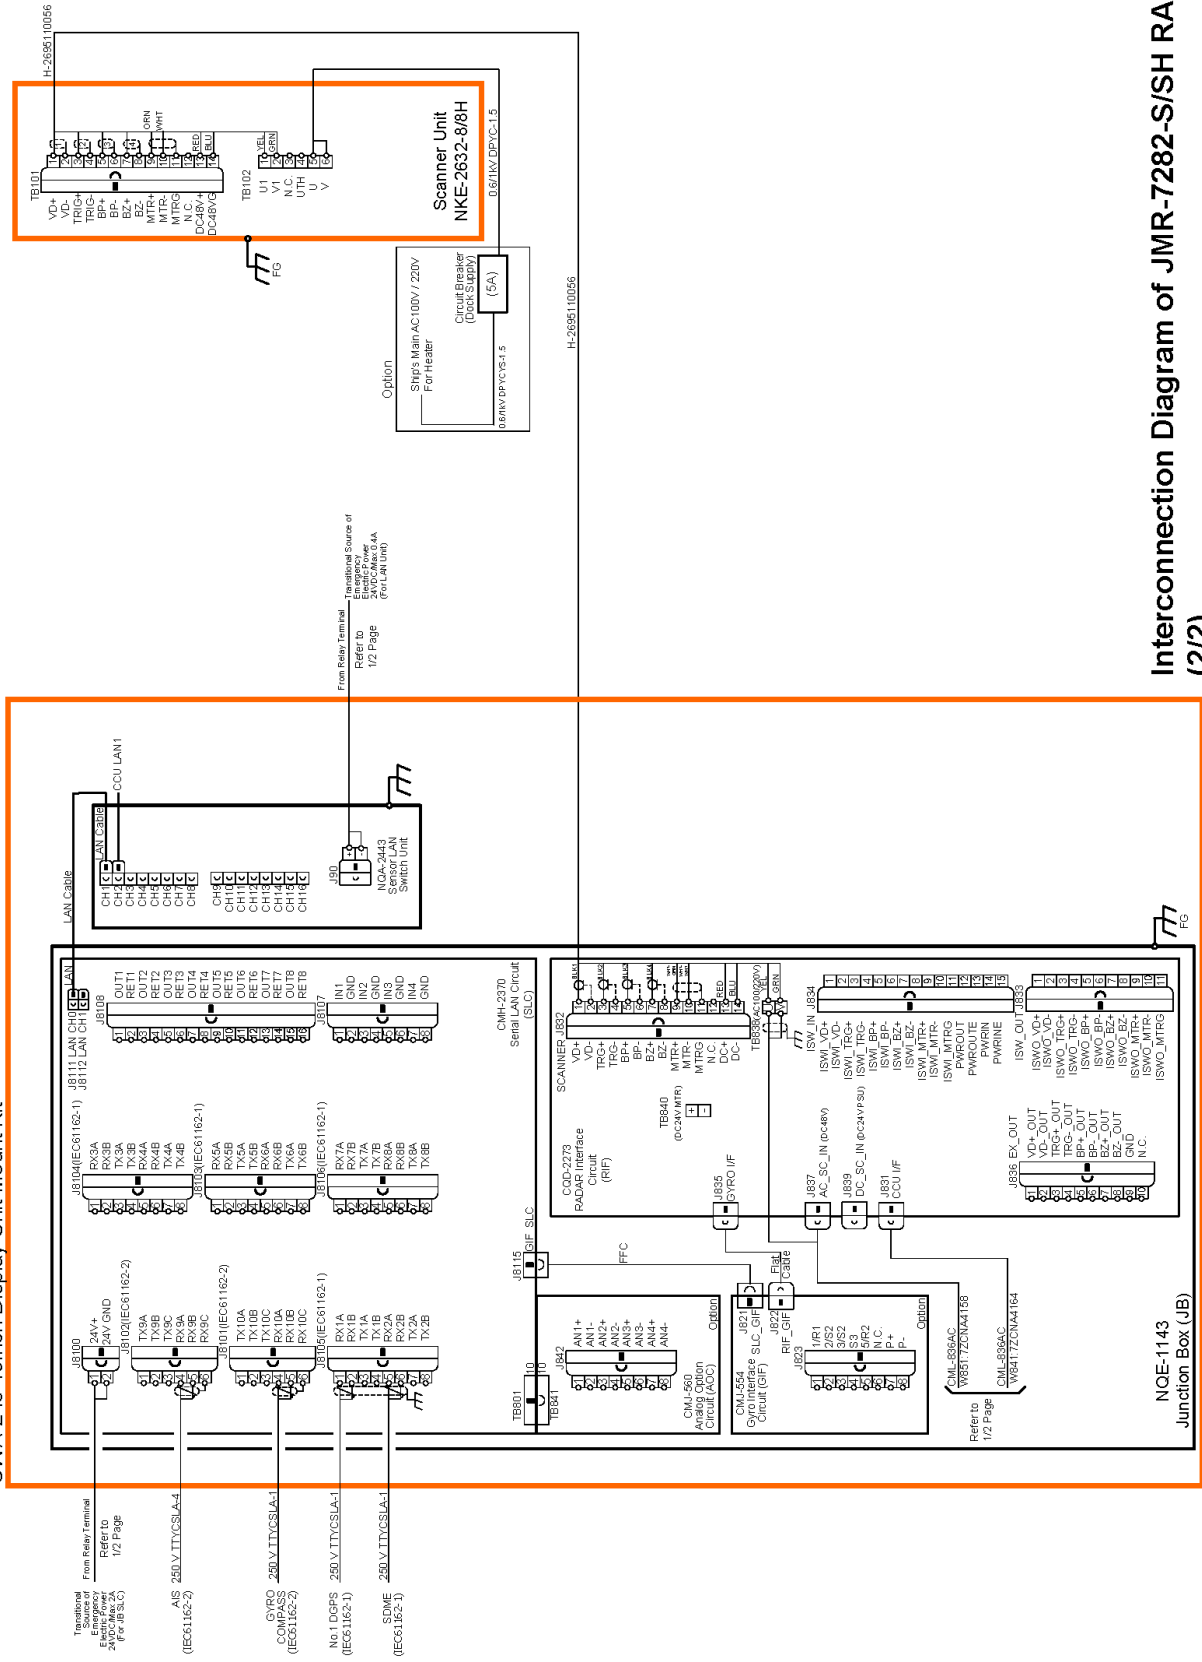

6.4.17 JMR-7272-S

Interconnection Diagram of JMR-7272-S RADAR (1/2)

6.4.18 JMR-7282-S/SH

CWA-245 19inch Display Unit Mount Kit

CWA-245 19inch Display Unit Mount Kit

Interconnection Diagram of JAN-7201 ECDIS (2/2)