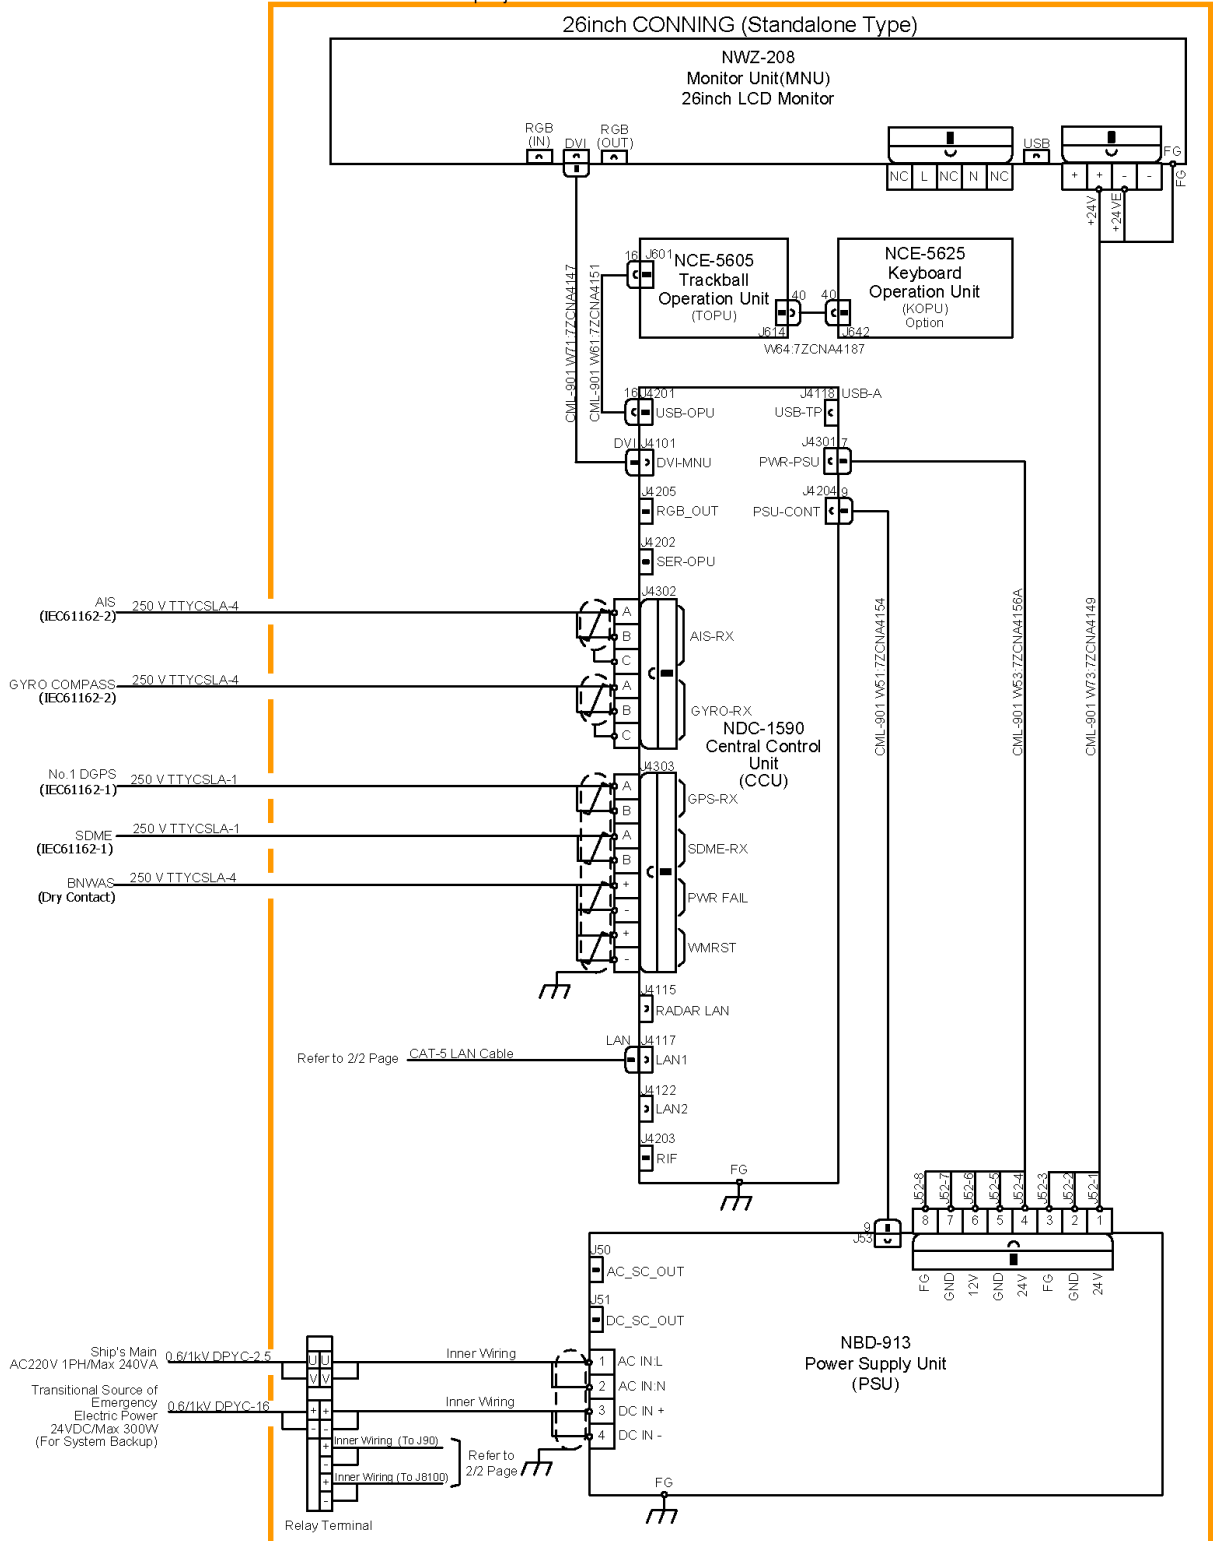

6.4.10 JAN-9202

CWA-246 26inch Display Unit Mount Kit

Interconnection Diagram of JAN-9202 CONNING (1/2)

6.4.11 JMR-7210-6X/6XH

CWA-245 19inch Display Unit Mount Kit

Interconnection Diagram of JMR-7210-6X/6XH RADAR (1/2)

6.4.12 JMR-7225-6X/9X

Interconnection Diagram of JMR-7225-6X/9X RADAR (1/2)

CWA-245 19inch Display Unit Mount Kit

Interconnection Diagram of JMR-7225-6X/9X RADAR (2/2)

6.4.13 JMR-7225-6XH

CWA-245 19inch Display Unit Mount Kit

Interconnection Diagram of JMR-7225-6XH RADAR (1/2)

CWA-245 19inch Display Unit Mount Kit

Interconnection Diagram of JMR-7225-7X319X3 RADAR (2/2)

6.4.15 JMR-7230-S

CWA-245 19inch Display Unit Mount Kit

Interconnection Diagram of JMR-7230-S RADAR (2/2)

6.4.17 JMR-7272-S

Interconnection Diagram of JMR-7272-S RADAR (1/2)

6.4.18 JMR-7282-S/SH

CWA-245 19inch Display Unit Mount Kit

CWA-245 19inch Display Unit Mount Kit

Interconnection Diagram of JAN-7201 ECDIS (2/2)