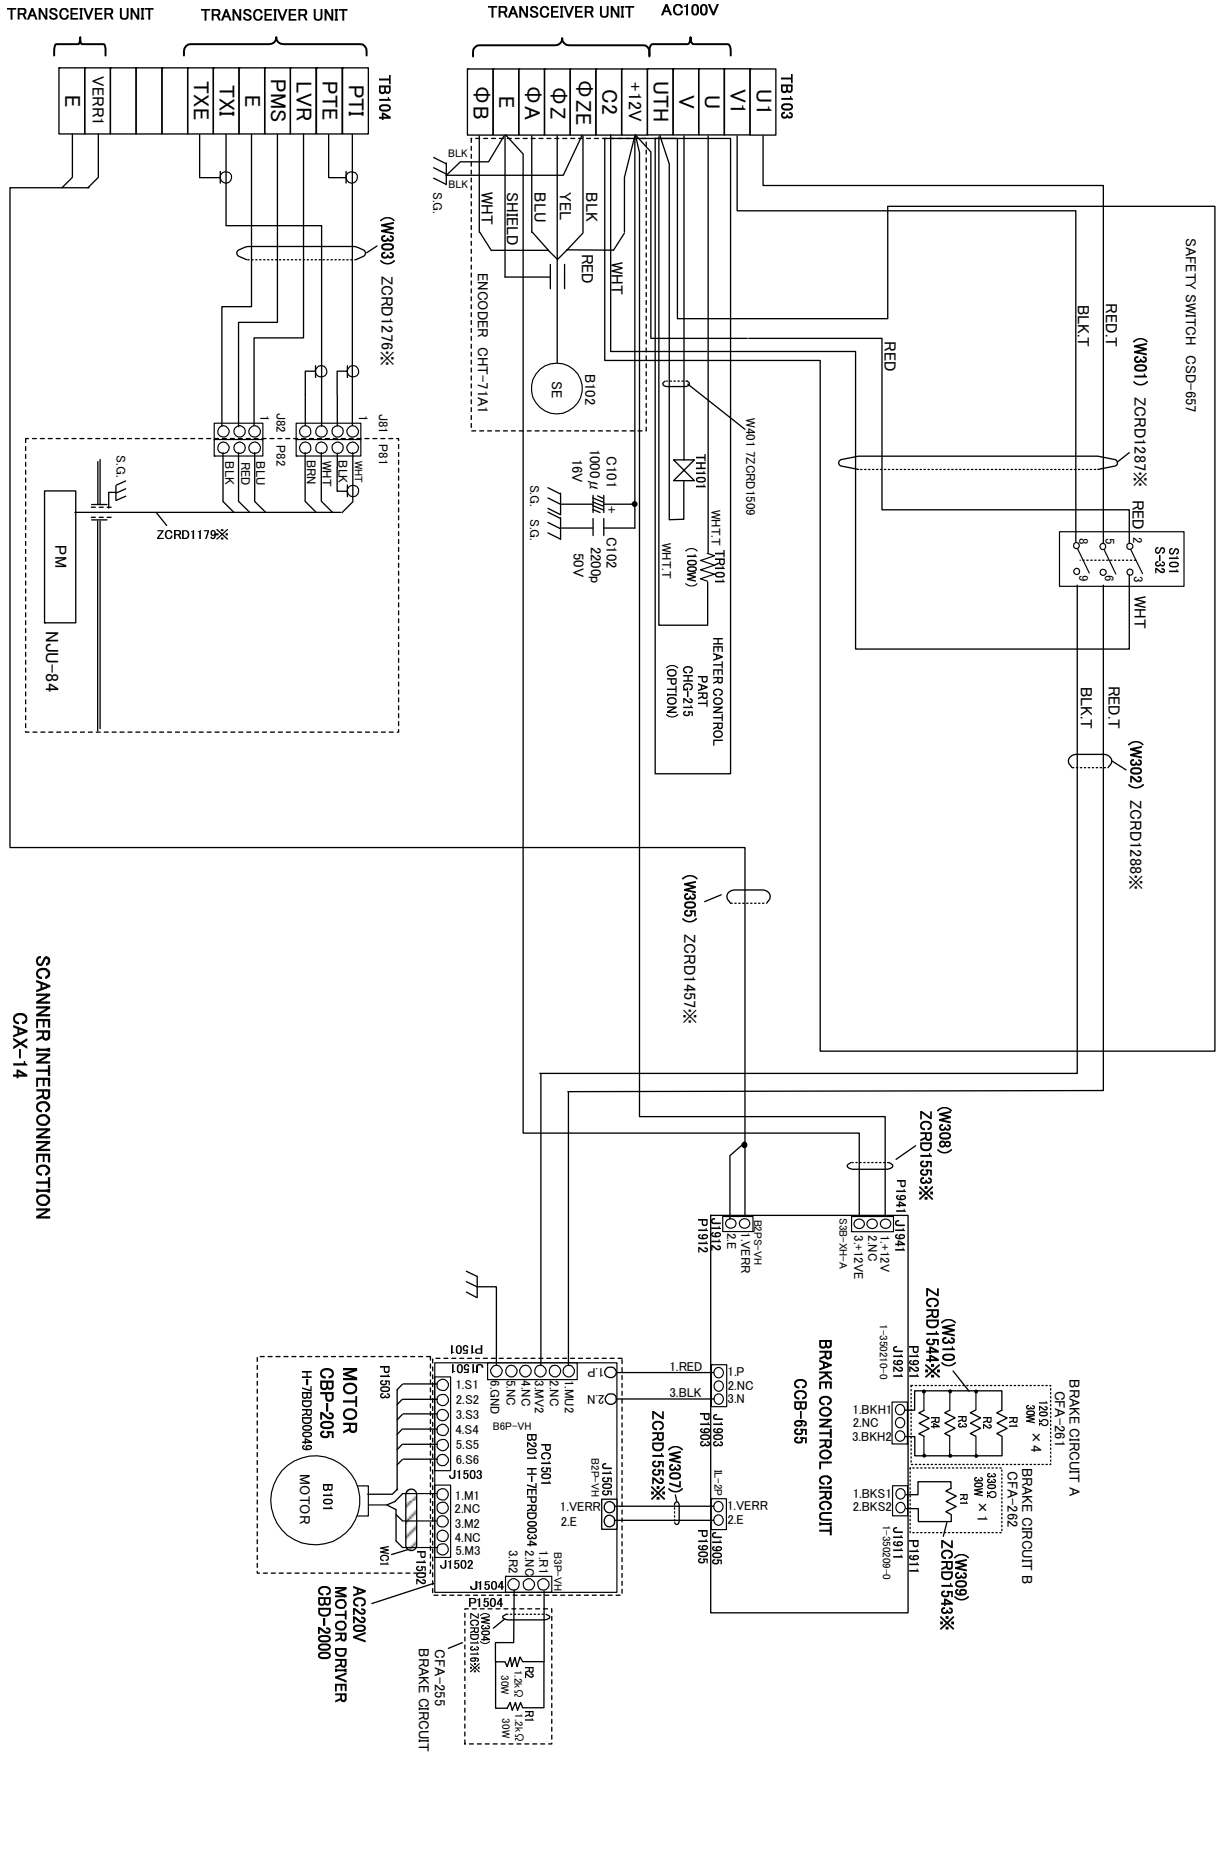

6.5.18 JMR-7282-S/SH

Interconnection Diagram of JMR-7282-S/SH RADAR (1/2)

Interconnection Diagram of JMR-7282-S/SH RADAR (2/2)

6.5.19 JAN-7201

Interconnection Diagram of JAN-7201 ECDIS (1/2)

6.5.20 JAN-7202

Interconnection Diagram of JAN-7202 CONNING (1/2)

Interconnection Diagram of JAN-7202 CONNING (2/2)

6.6 Scanner Unit Interconnection Unit

6.6.1 NKE-1139 (AC110V)

SCANNER INTERCONNECTION
CAX-14

NKE-1139PM (AC100V) 空中機内接続図

6.6.2 NKE-1139 (AC220V)

NKE-1139PM (AC220V) 空中機内接続図

6.6.4 NKE-1130 (AC110V)

NKE-1130PM (AC100V) S30kW, 2.2h
空中線機内接続図

6.6.5 NKE-1130 (AC220V)

NKE-1130PM (AC220V) S30kW, 22.2h
空中線機内接続図

6.6.6 NKE-1129 (AC110V)