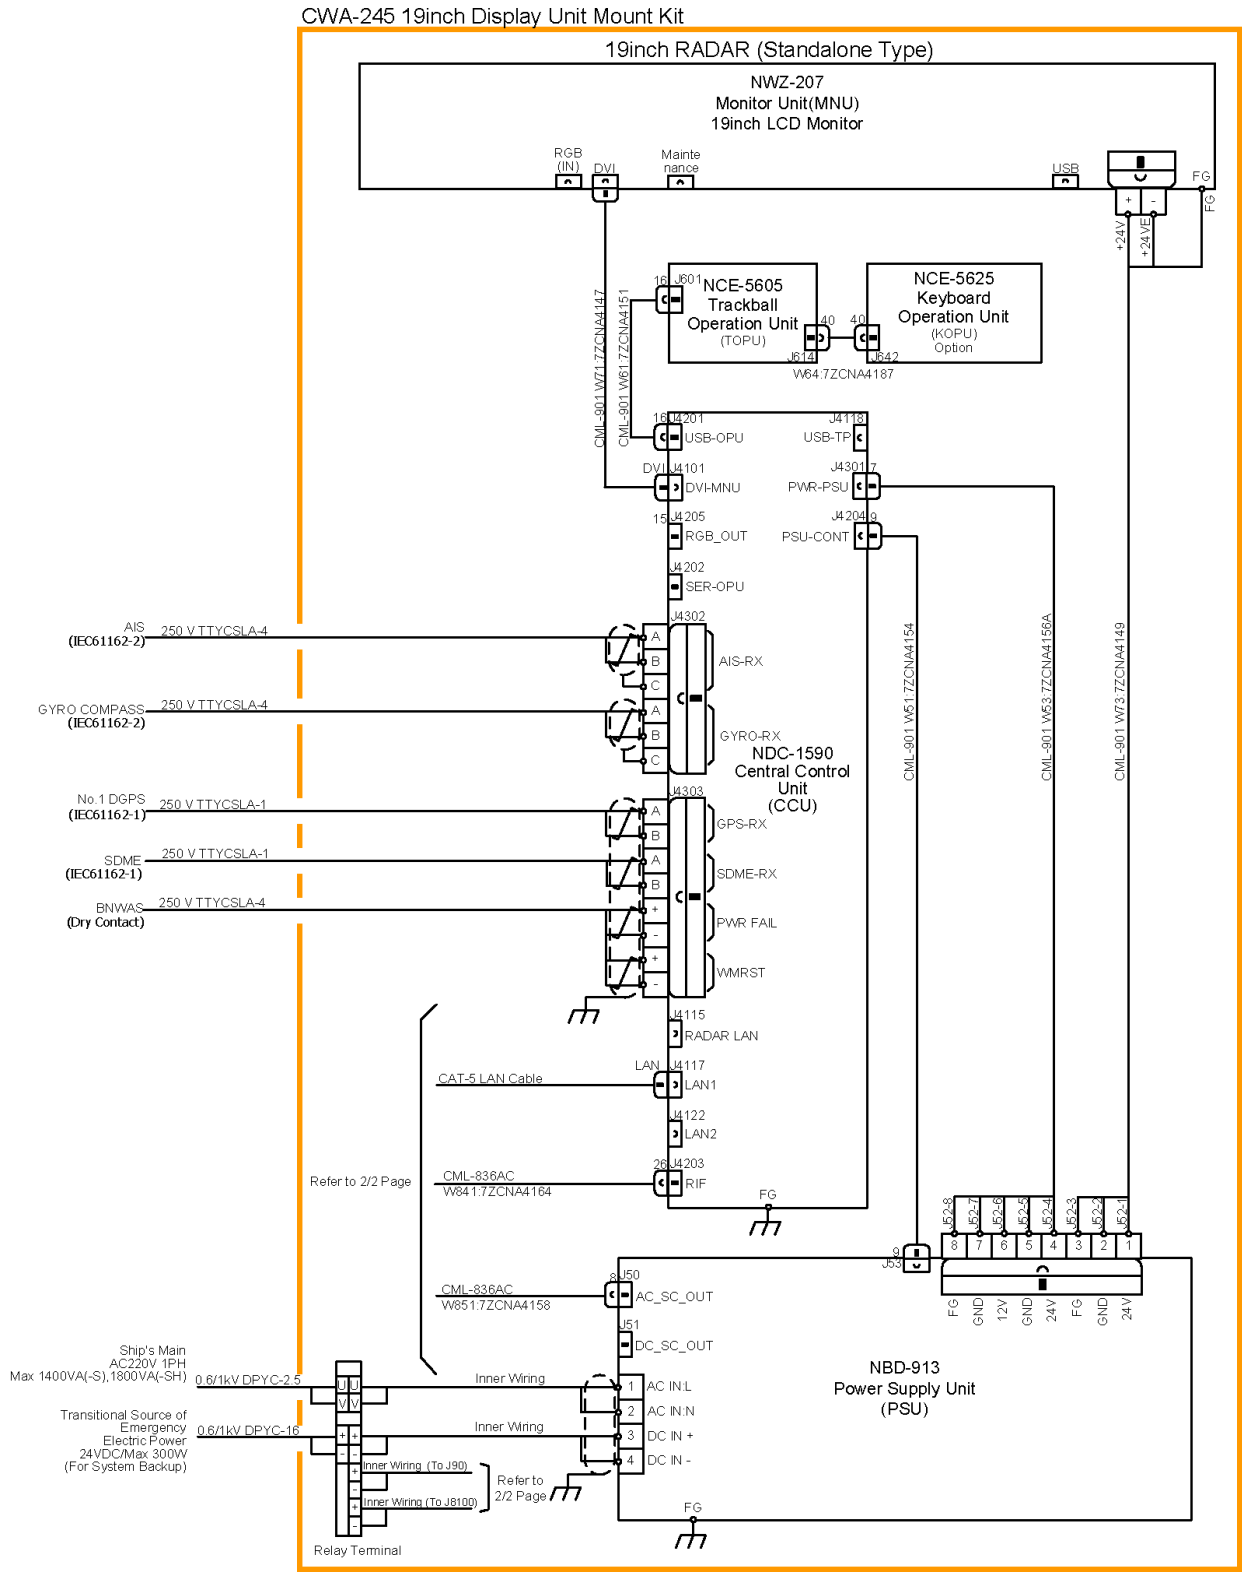

Interconnection Diagram of JMR-7225-6XH RADAR (1/2)

CWA-245 19inch Display Unit Mount Kit

Interconnection Diagram of JMR-7225-7X319X3 RADAR (2/2)

6.4.15 JMR-7230-S

CWA-245 19inch Display Unit Mount Kit

Interconnection Diagram of JMR-7230-S RADAR (2/2)

6.4.17 JMR-7272-S

Interconnection Diagram of JMR-7272-S RADAR (1/2)

6.4.18 JMR-7282-S/SH

CWA-245 19inch Display Unit Mount Kit

CWA-245 19inch Display Unit Mount Kit

Interconnection Diagram of JAN-7201 ECDIS (2/2)