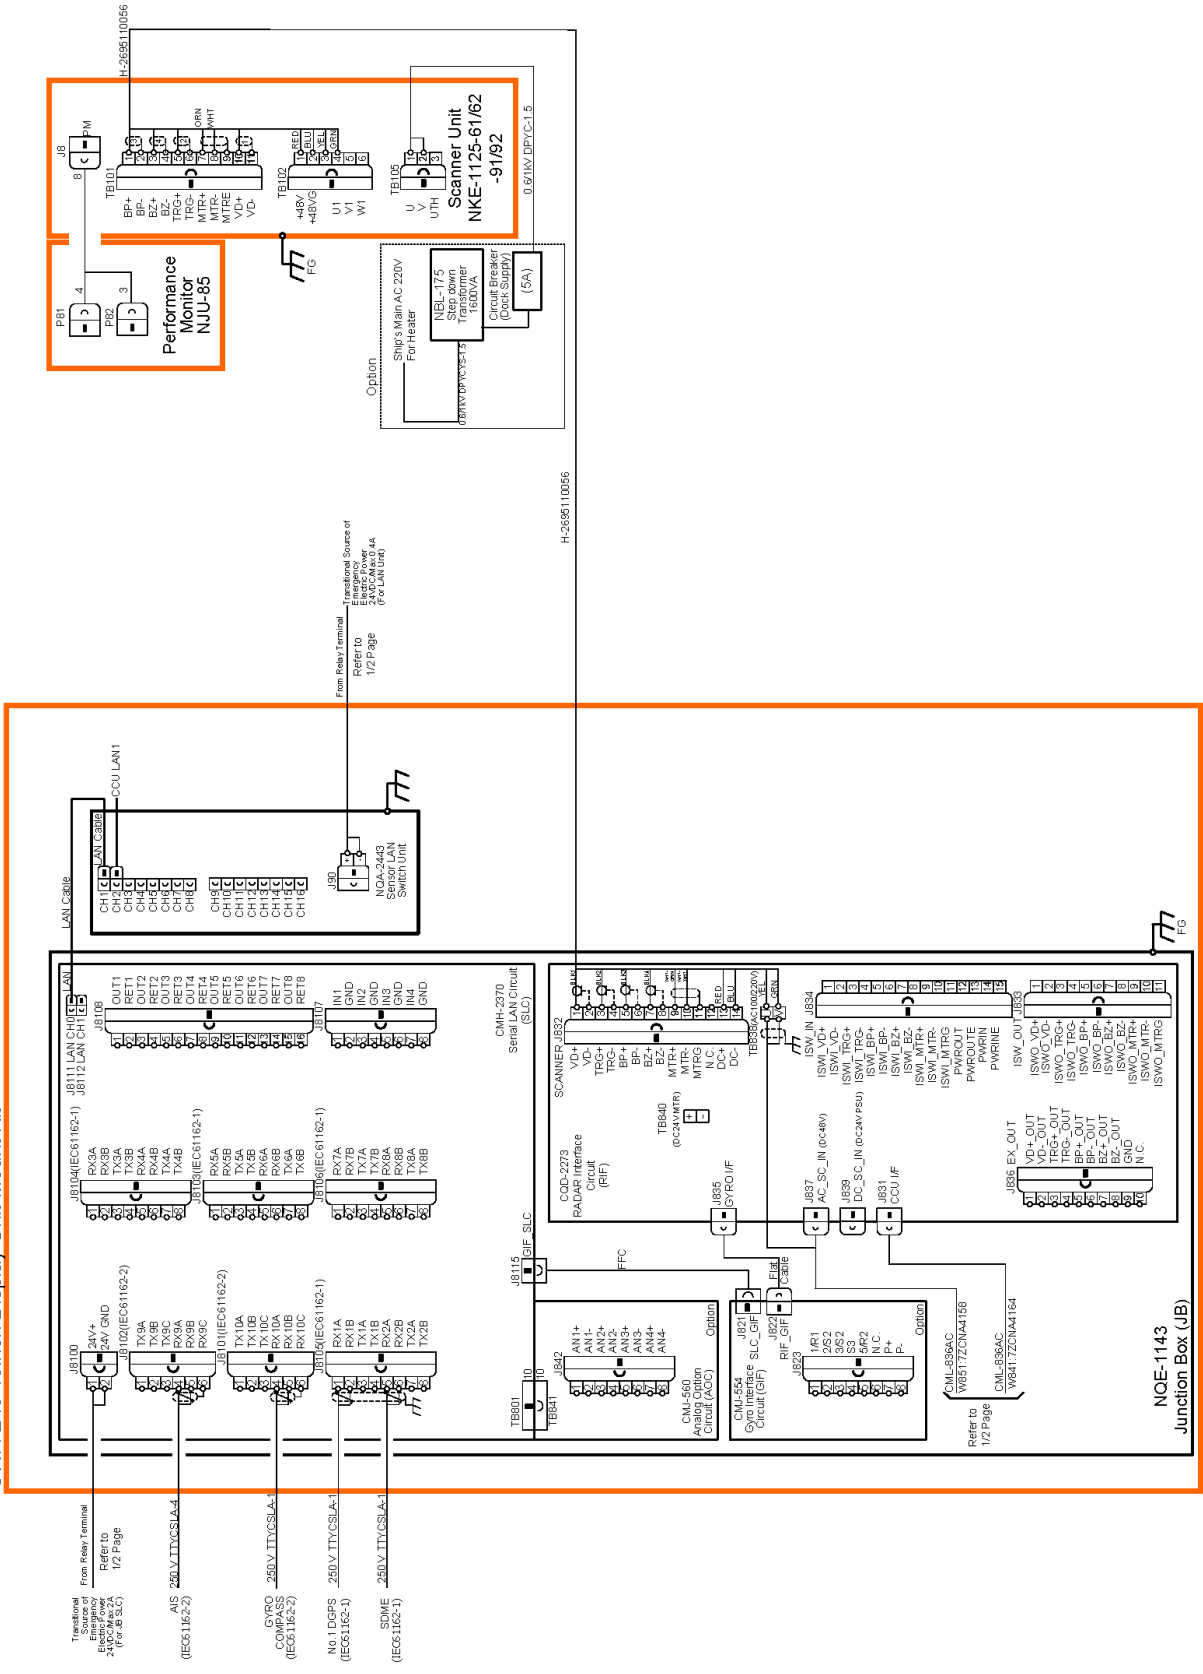

6.4.10 JAN-9202

CWA-246 26inch Display Unit Mount Kit

Interconnection Diagram of JAN-9202 CONNING (1/2)

6.4.11 JMR-7210-6X/6XH

CWA-245 19inch Display Unit Mount Kit

Interconnection Diagram of JMR-7210-6X/6XH RADAR (1/2)

6.4.12 JMR-7225-6X/9X

Interconnection Diagram of JMR-7225-6X/9X RADAR (1/2)

CWA-245 19inch Display Unit Mount Kit

Interconnection Diagram of JMR-7225-6X/9X RADAR (2/2)

6.4.13 JMR-7225-6XH

CWA-245 19inch Display Unit Mount Kit

Interconnection Diagram of JMR-7225-6XH RADAR (1/2)

CWA-245 19inch Display Unit Mount Kit

Interconnection Diagram of JMR-7225-7X319X3 RADAR (2/2)

6.4.15 JMR-7230-S

CWA-245 19inch Display Unit Mount Kit

Interconnection Diagram of JMR-7230-S RADAR (2/2)