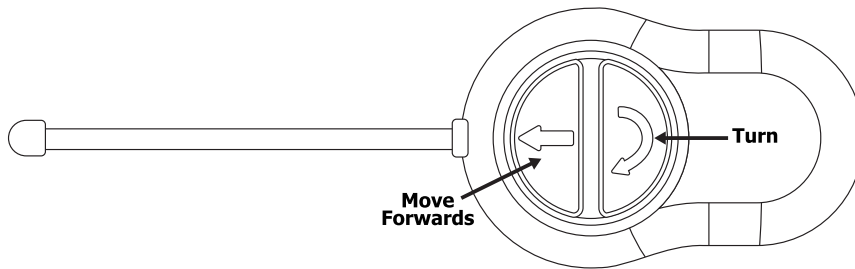

2. Operation

Turn the golf cart and remote control settings to "ON" and use the remote control to steer the golf cart.