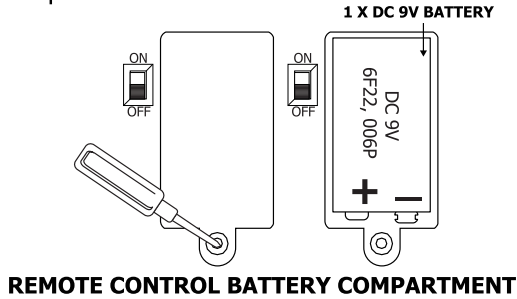

REMOTE CONTROL GOLF CART USER GUIDE

Congratulations of your purchase of this RC Vehicle! Please read all information in this manual thoroughly before use to ensure safe, convenient operation.

- Included in box:
- User Guide
 - RC Golf Cart
 - Remote Control Handset

INSTRUCTIONS

1. Battery Information

Ensure both golf cart and remote control unit settings are set to the "OFF" position. Using a screwdriver, unscrew the battery door compartment and insert batteries, following correct polarity and adhering to the battery warnings below. The golf cart requires 3 x AAA batteries and the remote control unit requires 1 x 9V battery (not included). Close the battery door and replace the screw on position.