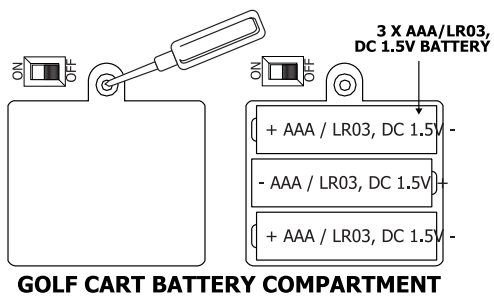

REMOTE CONTROL GOLF CART USER GUIDE

Congratulations of your purchase of this RC Vehicle! Please read all information in this manual thoroughly before use to ensure safe, convenient operation.

- Included in box:
- User Guide
 - RC Golf Cart
 - Remote Control Handset

INSTRUCTIONS

1. Battery Information

Ensure both golf cart and remote control unit settings are set to the "OFF" position. Using a screwdriver, unscrew the battery door compartment and insert batteries, following correct polarity and adhering to the battery warnings below. The golf cart requires 3 x AAA batteries and the remote control unit requires 1 x 9V battery (not included). Close the battery door and replace the screw on position.