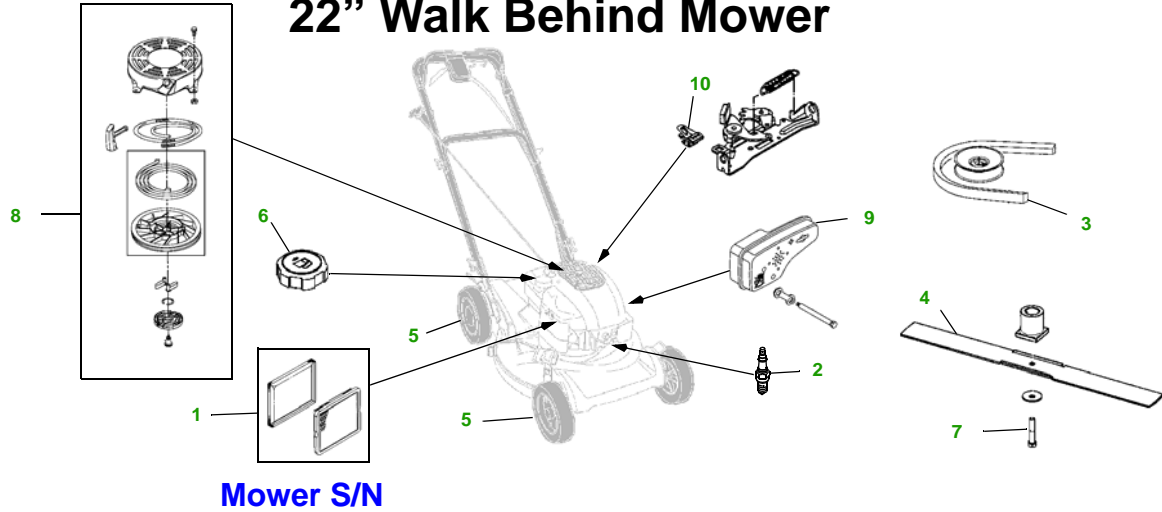

MAINTENANCE REMINDER SHEET

JS26

22" Walk Behind Mower

Key	Part No.	Description	Key	Part No.	Description
1	LG493537S	AIR FILTER - FOAM	7	MIU12359	FUEL CAP - CALIFORNIA
	LG491588JD	AIR FILTER - PAPER	8	GX22376	BOLT
2	MIU12354	SPARK PLUG		LG497680	RECOIL STARTER
3	GX23501	BELT - DRIVE		LG280399S	ROPE
4	GX23522	BLADE		LG281434S	GRIP
5	GY21272	WHEEL - FRONT	9	MIA10753	MUFFLER
	GY21081	WHEEL - REAR	10	LG692310	SWITCH - STOP
6	M143291	FUEL CAP			

Qty	Part No	Item
1	AM130907	Mower Deck Leveling Gauge
1	TY26183	Grease Gun

FOR ON-LINE PARTS ASSISTANCE:

www.JDParts.Deere.com

- VIEW [John Deere Parts Catalog](#) to look-up part numbers
- ORDER parts on-line from your [John Deere Dealer](#)
- SEARCH for parts for [YOUR specific model](#)
- SEARCH for parts by [Partial Part Number](#)