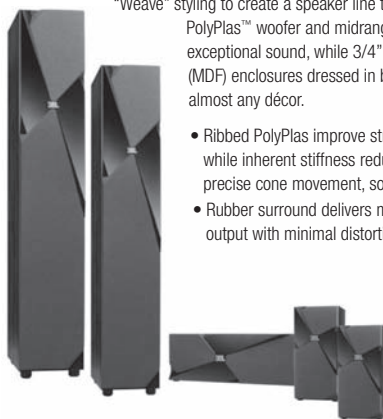

L226C: In-Ceiling 125 watts, 6½" woofer (JBL226C).....	Call or Log-on
L226W: In-Wall 125 watts, 6½" woofer (JBL226W).....	Call or Log-on
L228C: In-Ceiling 135 watts, 8" woofer (JBL228C).....	Call or Log-on
L326C: In-Ceiling 135 watts, 6½" woofer (JBL326C).....	Call or Log-on
L326W: In-Wall 135 watts, 6½" woofer (JBL326W).....	Call or Log-on
L328C: In-Ceiling 150 watts, 8" woofer (JBL328C).....	Call or Log-on

JBL STUDIO 1 SERIES

Studio 1 series speakers combine legendary JBL performance with their exclusive new "Weave" styling to create a speaker line that looks as stunning as it sounds. Proven PolyPlas™ woofer and midrange drivers and CMMD Lite tweeters create exceptional sound, while 3/4" (19mm)-thick medium-density fiberboard (MDF) enclosures dressed in black vinyl become a welcome addition to almost any décor.

1. Ribbed PolyPlas improve strength for low-distortion bass performance while inherent stiffness reduces distortion further. Light weight allows for precise cone movement, so bass instruments sound crisp, not boomy.
   - Rubber surround delivers maximum cone excursion for increased bass output with minimal distortion
   - CMMD Lite dome transducers feature extreme stiffness and damping eliminating unwanted resonances for clear, extended high-frequency performance.
   - JBL Bi-Radial® waveguide on the floorstanding speakers optimizes the tweeter radiating pattern to provide a broader soundstage
2. Studio 130 features 4-inch woofer and 1-inch high frequency transducer, the 120C adds another 4-inch woofer. The Studio 180 features 6½-inch woofer, 4-inch midrange transducer and and 1-inch high frequency transducer, the 190 adds a second 6½-inch woofer.
   - Studio 120C and 130 features gold-plated binding-post connectors that work with any type of speaker wire and termination. Users can experiment with exotic wire types.

Studio 120C: 3-Way Center Channel Speaker.....	Call or Log-on
Studio 130: 4" Bookshelf Speaker.....	Call or Log-on
Studio 180: 6½" Floorstanding Speaker.....	Call or Log-on
Studio 190: Dual 6½" Floorstanding Speaker.....	Call or Log-on

FREE SHIPPING on all **JBL** consumer speakers