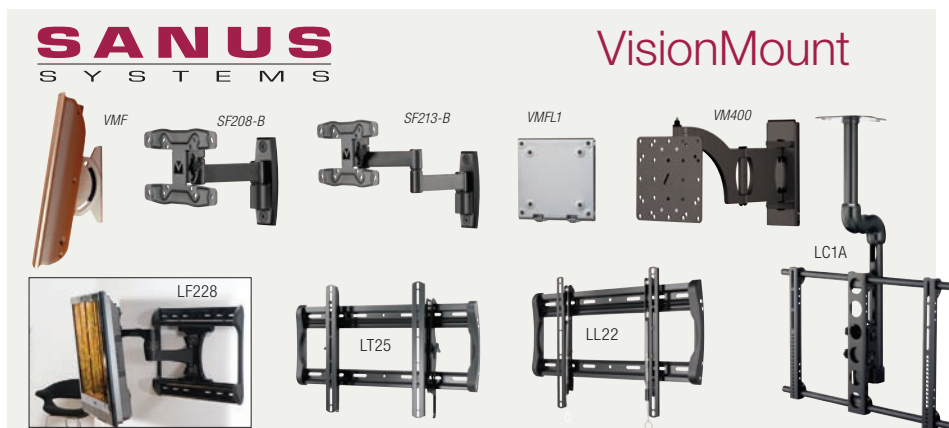

Please check our web site for a more complete listing and up-to-date prices.

VisionMount

Small Flat Panel Series
for TV's Up To 30 Inches

Sturdy Aluminum and Steel Flat Panel Mounts specially configured for smaller TV's. Choose from traditional flat wall mount, Virtual Axis™ fingertip tilting system or SmoothLock™ tilt and swivel styles