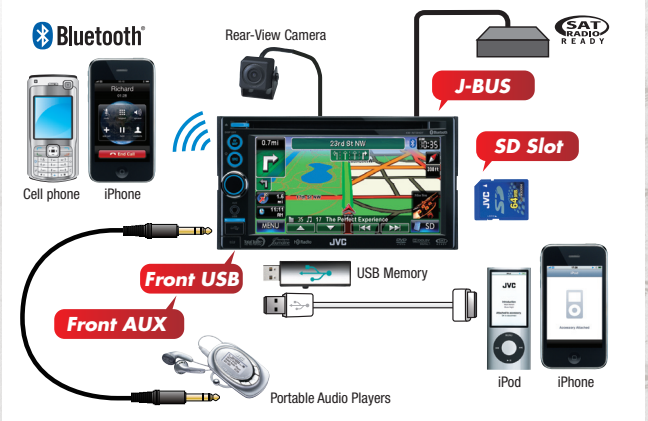

KW-NT3HDT *Bluetooth® Wireless Technology/HD Radio®/DVD/CD/USB/SD Navigation with 6.1-inch Touch Panel Monitor*

Key Specifications

Maximum Power Output	50 + 50W (14.4V 4Ω)
Continuous Power Output (RMS)	20 + 20W RMS x 4 Channels at 4Ω
* Total Harmonic Distortion	≤ 1.0% THD* +N
AV Input	✓
Video Input (Camera)	✓
Line Pre-Output Terminals	3 (Front + Rear + Subwoofer)
Center Channel Output	-
Second Audio Output	-
Subwoofer Output with Level/Frequency Control	✓
Subwoofer Output Level	2.5V
Subwoofer Gain Control	-12 - +12dB
Composite Video Output	✓
Digital Output	-
Load Impedance	4Ω (4 - 8Ω)
Pre-output Level/Impedance	2.5Vrms/20kΩ Load (CD full scale)
Video Output	1.0Vp-p/75Ω
2nd Audio Output	-
Video Input	1.0Vp-p/75Ω
Audio Input	1.5Vrms/20kΩ

MONITOR		
Screen Size	6.1"	
Number of Pixels	336,960	
Color System	NTSC/PAL	

Dimensions (W x H x D)		
Installation Size	7 3/16" x 4 5/8" x 6 3/8"	182 x 111 x 161 mm
Panel Size	7 7/16" x 4 5/8" x 7/16"	188 x 117 x 10 mm
Detachable Face Plate	6 3/4" x 3 1/2" x 1 7/16"	170 x 88 x 36 mm

Connections

Navigation Feature Highlights

- On-Board Flash Memory Based Navigation System (Whole map coverage preinstalled)
- High-Sensitivity WAAS Capable GPS
- Coverage: United States, Alaska, Hawaii, Canada, and Puerto Rico
- HD Radio® Traffic & News Service
- StreetDirector Assistant
- Voice Guidance (English/Spanish/French)
- Text-to-Speech (English/Spanish/French)
- P.O.I. (over 6 million: infoUSA.)
- Multiple Destination Search Functions:
  - Search by P.O.I. (Category/Name/Vicinity/Phone Number)
  - Search by Address
  - Search by Zip Code
  - Search by Coordinates
  - Search by Previous
  - Search by Favorites
  - Search by Assistant P.O.I.
- Destination Memory:
  - 100 Favorite Destinations
  - Last 50 Destinations
  - 4 via Points
- Multiple Route Calculation Options:
  - Fastest/Shortest Route
  - Avoid Freeway/Ferry/Toll Road
- Lane Guide
- Speed Limit Display
- Magnified View
- Quick Search
- Speed Alert
- P.O.I. Alert
- Adaptive Volume Control

Audio & Visual Feature Highlights

- MOS-FET 50W x 4 (20W RMS x 4)
- Built-in 6.1-inch Detachable Monitor
- Built-in Bluetooth® Wireless Technology*1 (Phone Book Access Profile, Phone Book Transfer, Hands-Free Call, Audio Streaming)
- USB Audio and Video for iPod/iPhone etc.*2
- 2-Way Control for iPod/iPhone*3 (Headunit/iPod or iPhone)
- iTunes Tagging
- Front USB Port (MP3/WMA/iPod & iPhone Audio)
- SD Slot (MP3/WMA)
- MP3/WMA/WAV Compatible*4 (DVD/CD/USB/SD)
- Built-in HD Radio®
- SAT Radio Ready
- DiAS II Tuner
- Dolby Digital
- 7-Band IEQ
- 2.5V Line and Subwoofer Output Level
- Line Input Terminals (AV + Video)
- 3 Pre-Output Terminals (Front + Rear + Subwoofer)
- Subwoofer Control
- Line Output (Video)
- Front AUX-IN
- Variable-Color Illumination
- Multilingual Display (English/Spanish/French)
- High-Pass, Low-Pass Filter (50 - 150Hz/10Hz step, Slope -6/-12/-18/-24dB/Octave)
- Rear View Camera Ready (Dedicated Terminal)
- AV Display Language (English/Spanish/French/Japanese/Chinese/Korean)

Other Highlights

- Detachable Panel
- Steering Wheel Remote Ready
- Touch Panel

*1 Available functions depend on cell phone.
*2 KS-U29 cable required for iPod/iPhone video playback. Compatibility depends on iPod.
*3 Compatibility with 2-way control for iPod/iPhone differs by model. Switching from headunit mode to iPod/iPhone mode will pause your iPod/iPhone. For playback, please press "play" on your iPod/iPhone.
*4 WAV playback only available from CDs and DVDs. WMA playback only available from USB devices and SD cards.

Quick Reference for iPod/iPhone Compatibility*1