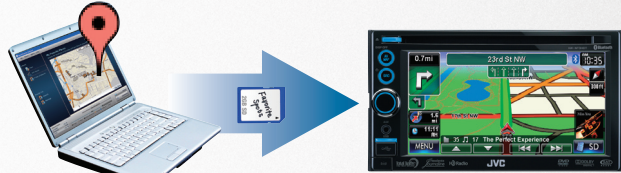

*Map Coverage

The KW-NT3HDT provides map coverage for the U.S. (including Alaska and Hawaii), Canada, and Puerto Rico.

*6 Million P.O.I.

The unit has data on 6 million P.O.I. (P.O.I. data are provided by infoUSA.)

*StreetDirector Assistant

You can easily get the latest P.O.I. data with Google Maps via StreetDirector Assistant.

Download free PC link software, search and save the data on an SD card etc., then, add P.O.I. data to the navigation system.

*Easy-to-See Information

- Magnified View
Displays magnified view on the left side of the split screen.
- Lane Guide
Displays lane information when approaching a junction.
- Speed Limit Display
Shows the legal speed limit for the road.
- Brand P.O.I. Icon
Displays easy to distinguish brand icons on the map.