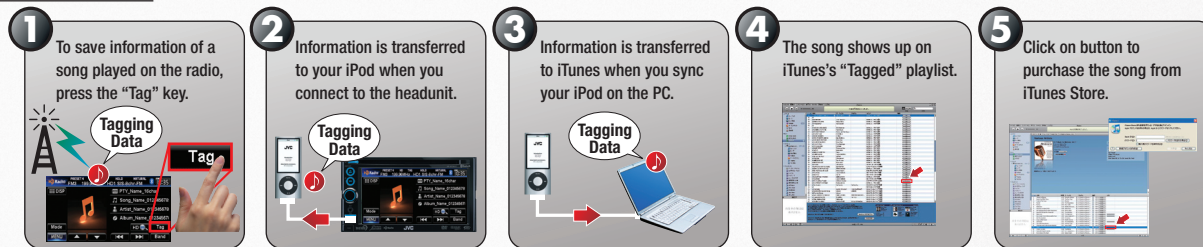

Vicinity Search Local Dest. On Road

Gas Station All

Parking Amoco/BP

Hotel Arco

Restaurant Chevron

Restaurant Chain Citigo

← 1/5 → 1/4 →

KW-NT3HDT

Bluetooth® Wireless Technology/HD Radio®/DVD/CD/USB/SD Navigation with 6.1-inch Touch Panel Monitor

*Built-in HD Radio® & iTunes Tagging

Enjoy a multitude of HD Radio® programs in premium digital sound, without external tuners. FM radio sounds equivalent to CD quality, and AM as good as normal FM. Additionally, iTunes Tagging lets you "tag" songs you hear on HD Radio® for easy purchase at the iTunes Music Store.

How It Works:

The KW-NT3HDT features the industry's first dual HD Radio® tuners, letting you access navigation data such as traffic updates and weather conditions, while you enjoy HD Radio® at the same time.