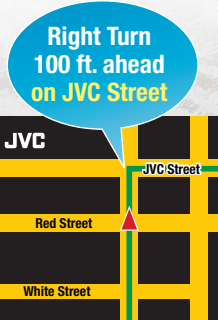

*Map Coverage

The KW-NT3HDT provides map coverage for the U.S. (including Alaska and Hawaii), Canada, and Puerto Rico.

*6 Million P.O.I.

The unit has data on 6 million P.O.I. (P.O.I. data are provided by infoUSA.)

*StreetDirector Assistant

You can easily get the latest P.O.I. data with Google Maps via StreetDirector Assistant.

Download free PC link software, search and save the data on an SD card etc., then, add P.O.I. data to the navigation system.

*Easy-to-See Information

- Magnified View
Displays magnified view on the left side of the split screen.
- Lane Guide
Displays lane information when approaching a junction.
- Speed Limit Display
Shows the legal speed limit for the road.
- Brand P.O.I. Icon
Displays easy to distinguish brand icons on the map.