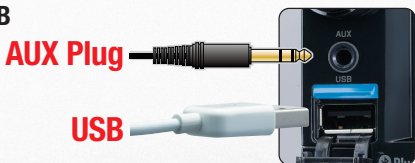

*Front AUX & Front USB

The front panel USB and AUX provides flexible audio playback options.