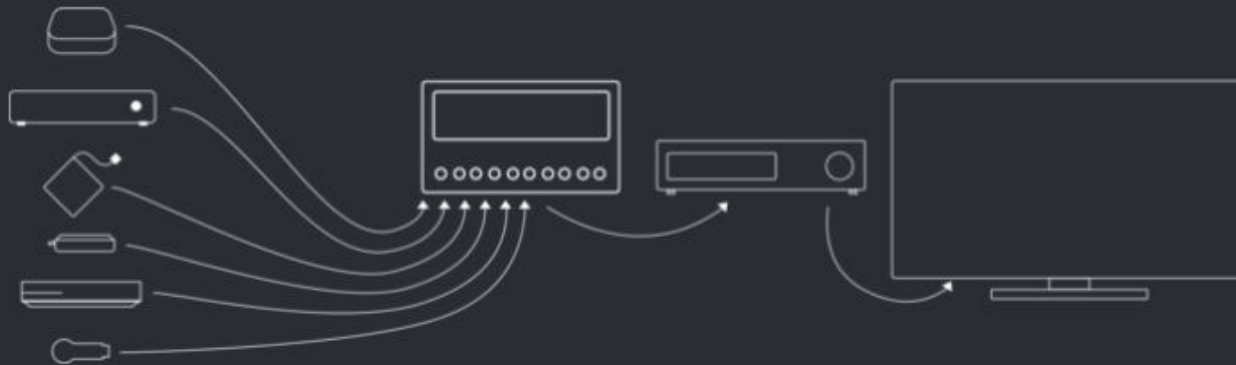

HDRX4 - Entertainment Hub

Simply watch TV

Caavo unifies all your devices, apps and content into a single experience. With a central hub, simple voice remote, and clean interface, Caavo makes it easy for everyone in your home to find and watch all their favorite content.

How Caavo Works

Plug everything – cable or satellite, streaming boxes or sticks, gaming consoles, DVD and Blu-ray players – into Caavo’s eight HDMI inputs and connect to your AVR and TV. From there, Caavo does the rest. It automatically knows which device to use, searches all your apps, finds what you want, and plays it.