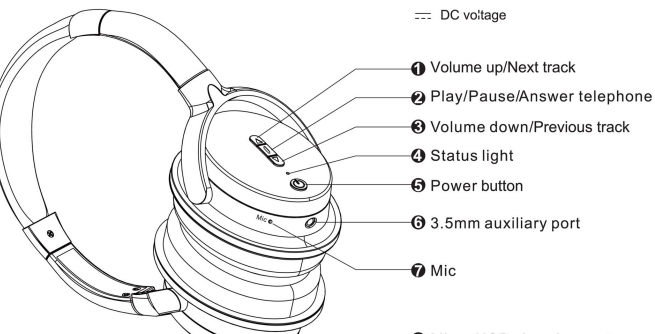

3.5mm audio cable

Micro USB charging cable

OPEN

Carry pouch

Multi-language quick guide

Symbol for Separate Collection in European Countries
This symbol indicates that this product should be taken to a separate collection point.
Do not dispose of this household waste.

General Functions
Power On/Off: Press the power button to turn the device on. Press the power button again to turn it off.
Volume Control: Press the volume up/down buttons to adjust the volume.
Play/Pause: Press the play/pause button to start or pause playback.

DC voltage
Volume up/Next track
Play/Pause/Answer telephone
Volume down/Previous track
Status light
Power button
3.5mm auxiliary port
Mic
Micro USB charging port

1. General Functions
Power On/Off: Press the power button to turn the device on. Press the power button again to turn it off.
Volume Control: Press the volume up/down buttons to adjust the volume.
Play/Pause: Press the play/pause button to start or pause playback.