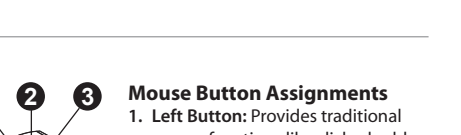

Mouse Button Assignments

ENGLISH

Keyboard function key definition

	FN + F1	Media Player
	FN + F2	Volume down
	FN + F3	Volume up
	FN + F4	Mute
	FN + F5	Previous track
	FN + F6	Next track
	FN + F7	Play / Pause
	FN + F8	Stop
	FN + F9	Internet Explorer
	FN + F10	Email
	FN + F11	My Computer
	FN + F12	My Favorite

ROMÂNĂ

Definirea tastelor rapide ale tastaturii

	FN + F1	Media Player
	FN + F2	Scădere volum
	FN + F3	Mărire volum
	FN + F4	Oprire sunet
	FN + F5	Melodia anterioară
	FN + F6	Melodia următoare
	FN + F7	Redare / Pauză
	FN + F8	Stop
	FN + F9	Explorare Internet
	FN + F10	E-mail
	FN + F11	Computerul meu
	FN + F12	Favoritele mele

БЪЛГАРСКИ

Описание на бързите клавиши на клавиатурата

	FN + F1	Мултимедия плейър
	FN + F2	Намалване на звука
	FN + F3	Увеличаване на звука
	FN + F4	Без звук
	FN + F5	Предишно парче
	FN + F6	Следващо парче
	FN + F7	Възпроизвеждане / пауза
	FN + F8	Stop (Стп)
	FN + F9	Internet Explorer
	FN + F10	Имейл
	FN + F11	Моят компютър
	FN + F12	Предпочитани

TÜRKÇE

Klavye kısayol tuşlarının tanımı

	FN + F1	Media Player
	FN + F2	Ses azaltma
	FN + F3	Ses artırma
	FN + F4	Sessizlik
	FN + F5	Bir önceki parça
	FN + F6	Bir sonraki parça
	FN + F7	Çal / Duraklat
	FN + F8	Durdur
	FN + F9	Internet Explorer
	FN + F10	E-posta
	FN + F11	Bilgisayarı
	FN + F12	My Favorite

УКРАЇНСЬКА

	FN + F1	Media Player (Медія плейер)
	FN + F2	Зменшення гучності
	FN + F3	Збільшення гучності
	FN + F4	Без звуку
	FN + F5	Зворотня композиція
	FN + F6	Наступна композиція
	FN + F7	Відтворення/Пауза
	FN + F8	Стоп
	FN + F9	Internet Explorer (Інтернет)
	FN + F10	Електронна пошта
	FN + F11	Мій Комп'ютер
	FN + F12	Улюбдженія

EESTI

Klaviatuur kiirklahvid

	FN + F1	meedialeier
	FN + F2	Helitugevus -
	FN + F3	Helitugevus +
	FN + F4	Sessitamine
	FN + F5	Eelmine lugu
	FN + F6	Järgmine lugu
	FN + F7	Taasesitus/paus
	FN + F8	Peata
	FN + F9	Internet Explorer
	FN + F10	E-pasts
	FN + F11	Minu arvuti
	FN + F12	Minu lemmikud

LATVISKI

Tastatūras ātro taustiņu funkcijas

	FN + F1	Multivides atskaņotājs
	FN + F2	Klusāk
	FN + F3	Skalāk
	FN + F4	Klusums
	FN + F5	Iepriekšējais ieraksts
	FN + F6	Nākamais ieraksts
	FN + F7	Atskaņot / pauze
	FN + F8	Pārtraukt
	FN + F9	Internet Explorer
	FN + F10	E-pasts
	FN + F11	Mans dators
	FN + F12	Mana izlase

РУССКИЙ

Горние клавиши на клавиатуре

	FN + F1	Media Player
	FN + F2	Понижение уровня звука
	FN + F3	Повышение уровня звука
	FN + F4	Отключение звука
	FN + F5	Предыдущий фрагмент
	FN + F6	Следующий фрагмент
	FN + F7	Воспроизведение и пауза
	FN + F8	Стоп
	FN + F9	Обозреватель Интернета
	FN + F10	Электронная почта
	FN + F11	Мой компьютер
	FN + F12	Избранное

DEUTSCH

Tastatur - Definition der Funktionstaste

	FN + F1	Media Player
	FN + F2	Lautstärke verringern
	FN + F3	Lautstärke erhöhen
	FN + F4	Stumm
	FN + F5	Vorheriger Titel
	FN + F6	Nächster Titel
	FN + F7	Wiedergabe / Pause
	FN + F8	Stopp
	FN + F9	Internet Explorer
	FN + F10	E-Mail
	FN + F11	Arbeitsplatz
	FN + F12	Favoriten

FRANÇAIS

	FN + F1	Lecteur multimédia
	FN + F2	Diminution du volume
	FN + F3	Augmentation du volume
	FN + F4	Sourding
	FN + F5	Piste précédente
	FN + F6	Piste suivante
	FN + F7	Lecture / Pause
	FN + F8	Arrêt
	FN + F9	Internet Explorer
	FN + F10	Email
	FN + F11	My Computer
	FN + F12	Mes favoris

ITALIANO