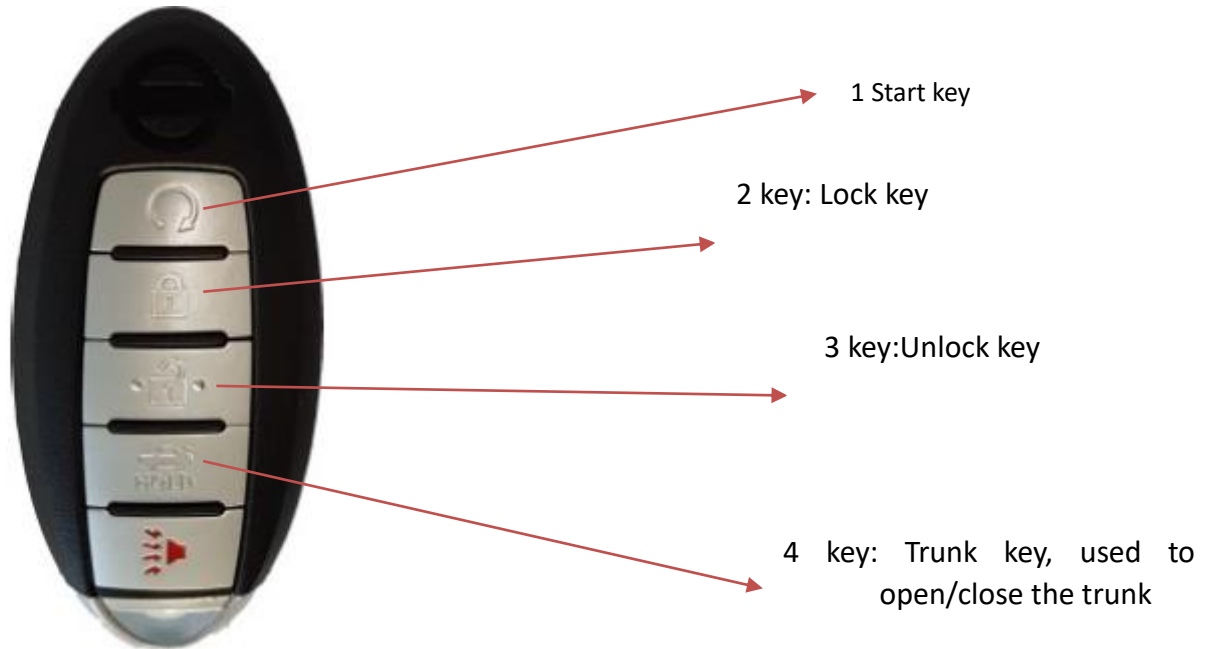

Company: Kaba Ilco Corp

Address: 400 Jeffreys Road Rocky Mount, NC 27804, United States

Name: Remote Key

Model: PRX-NIS-5B3

Operation instructions

1. After matching the key to the car, press 1 the unlock key for 2 seconds to open the door and press 2 the lock key for 2 seconds to close the door.
2. The ignition key is used to manually unlock and start the car.

Product parameters

Rated voltage	DC 3V
Working current	<5mA
Operating voltage	3V
Transmit power	>-10dbm \pm 0.1 dbm
Key operation force	200 \pm 50g
Operating temperature	-5° C +45° C
Stand-by current	<6uA
transmitting frequency	433.92MHZ \pm 30KHZ
Modulation	FSK
Battery	CR2032
Key durability	More than 100,000 times