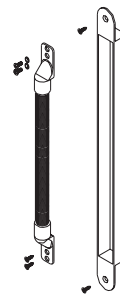

050406

**CANADA HINGE REINFORCING**

Price includes:
Hinge reinforcing and screws

452185

**MOUNTING CLIP for Von Duprin EPT**

Price includes:
Mounting clip
(Note: Uses 028848 fasteners)

050407

**SHIM for 350 Heavy Wall Door**

Price includes:
Shim

049875

**SECURITRON EPT**

Price includes:
(Electric power transfer) EPT and screws

050396

**FASTENER for Butt Hinges and Hinge Reinforcing**

Price includes:
#12-24 x 9/16" with self-locking patch