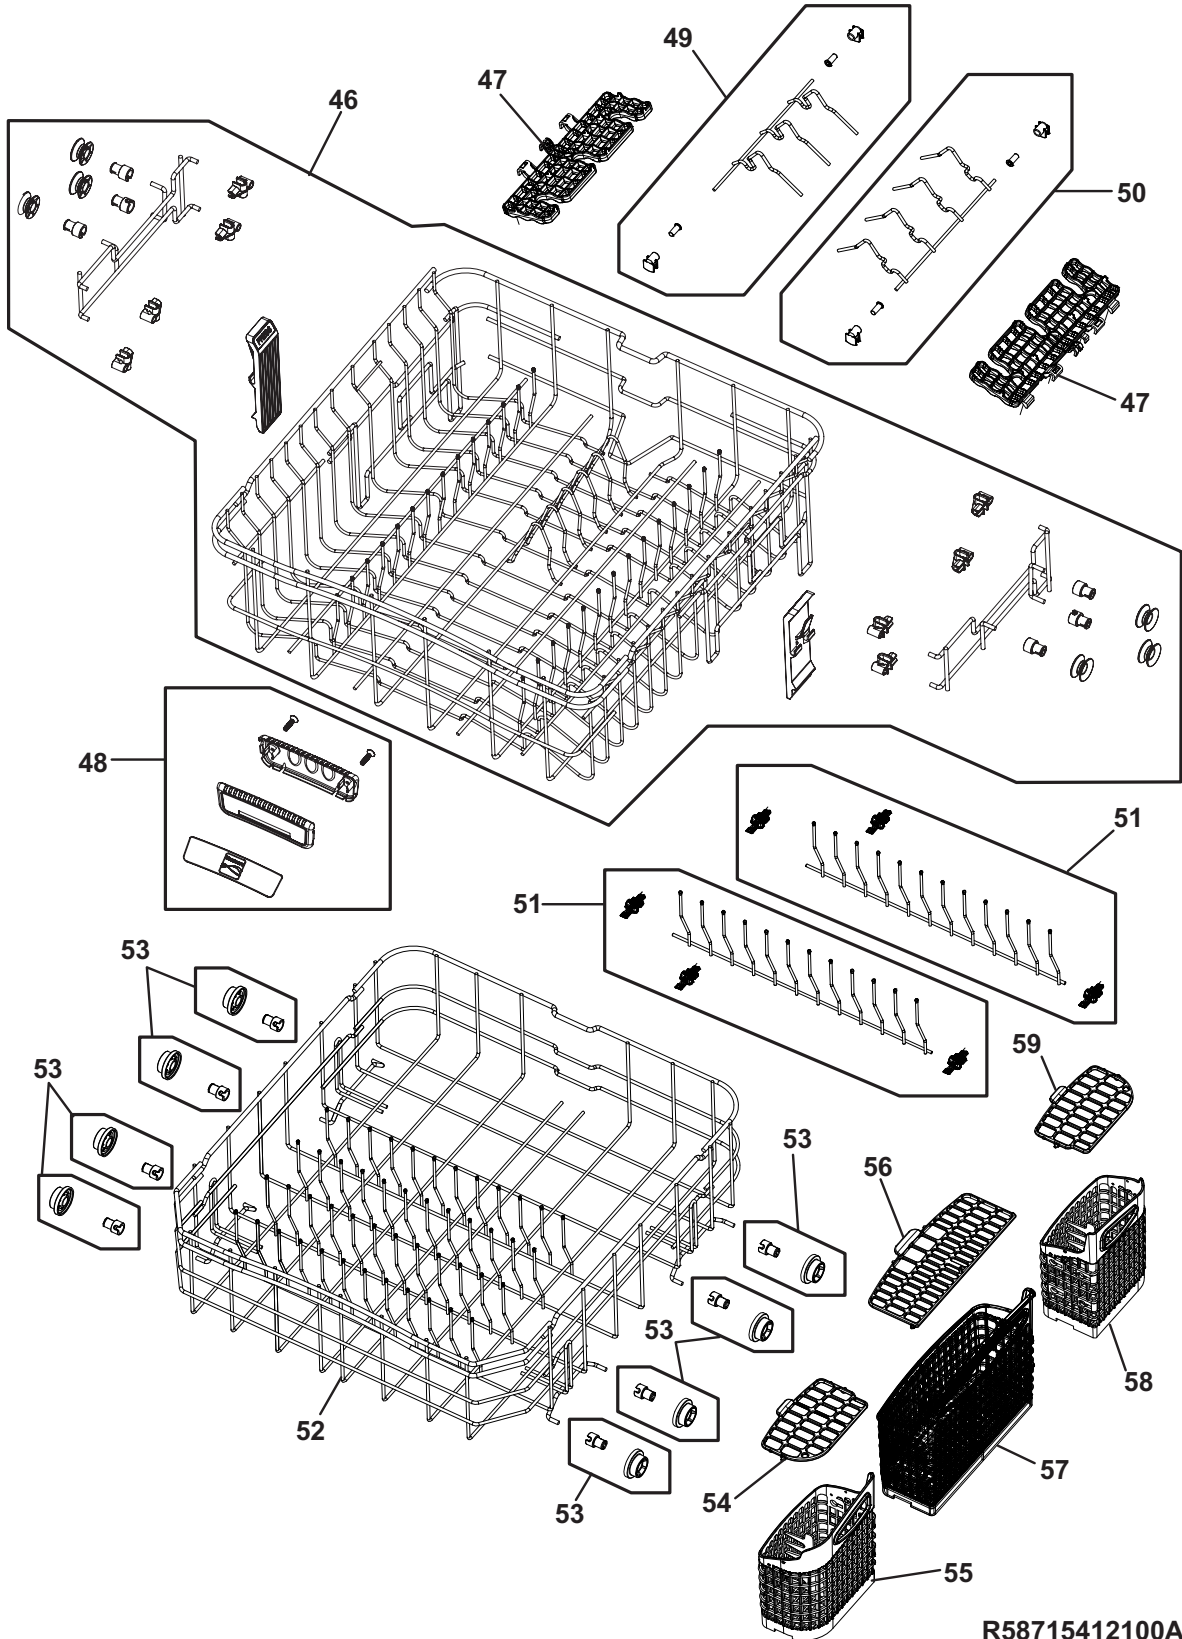

RACKS

CAUTION: Use the Kenmore part number to order part, not the illustration number.

R58715412100A

RACKS

CAUTION: Use the Kenmore part number to order part, not the illustration number.

Model Index: **A** 587.1541 (587.15412100A)
                              B 587.1541 (587.15413100A)

POS. NO	PART NO.		DESCRIPTION
46	5304484728	A B	Rack Assembly, upper, w/rollers
47	5304480733	A B	Shelf, cup
48	5304484729	A B	Handle Assembly, upper rack, w/screws
49	5304480734	A B	Fence Assembly, LH, w/bushings
50	5304480735	A B	Fence Assembly, RH, w/bushings
51	5304480736	A B	Fence Assembly, fold down, w/brackets
52	5304484730	A B	Rack Assembly, lower
53	5304480738	A B	Wheel Assembly, lower rack, (4)
54	5304475627	A B	Cover, front basket
55	5304475626	A B	Basket, silverware, front
56	5304475629	A B	Cover, middle basket
57	5304475628	A B	Basket, silverware, middle
58	5304475631	A B	Basket, silverware, rear
59	5304475630	A B	Cover, rear basket