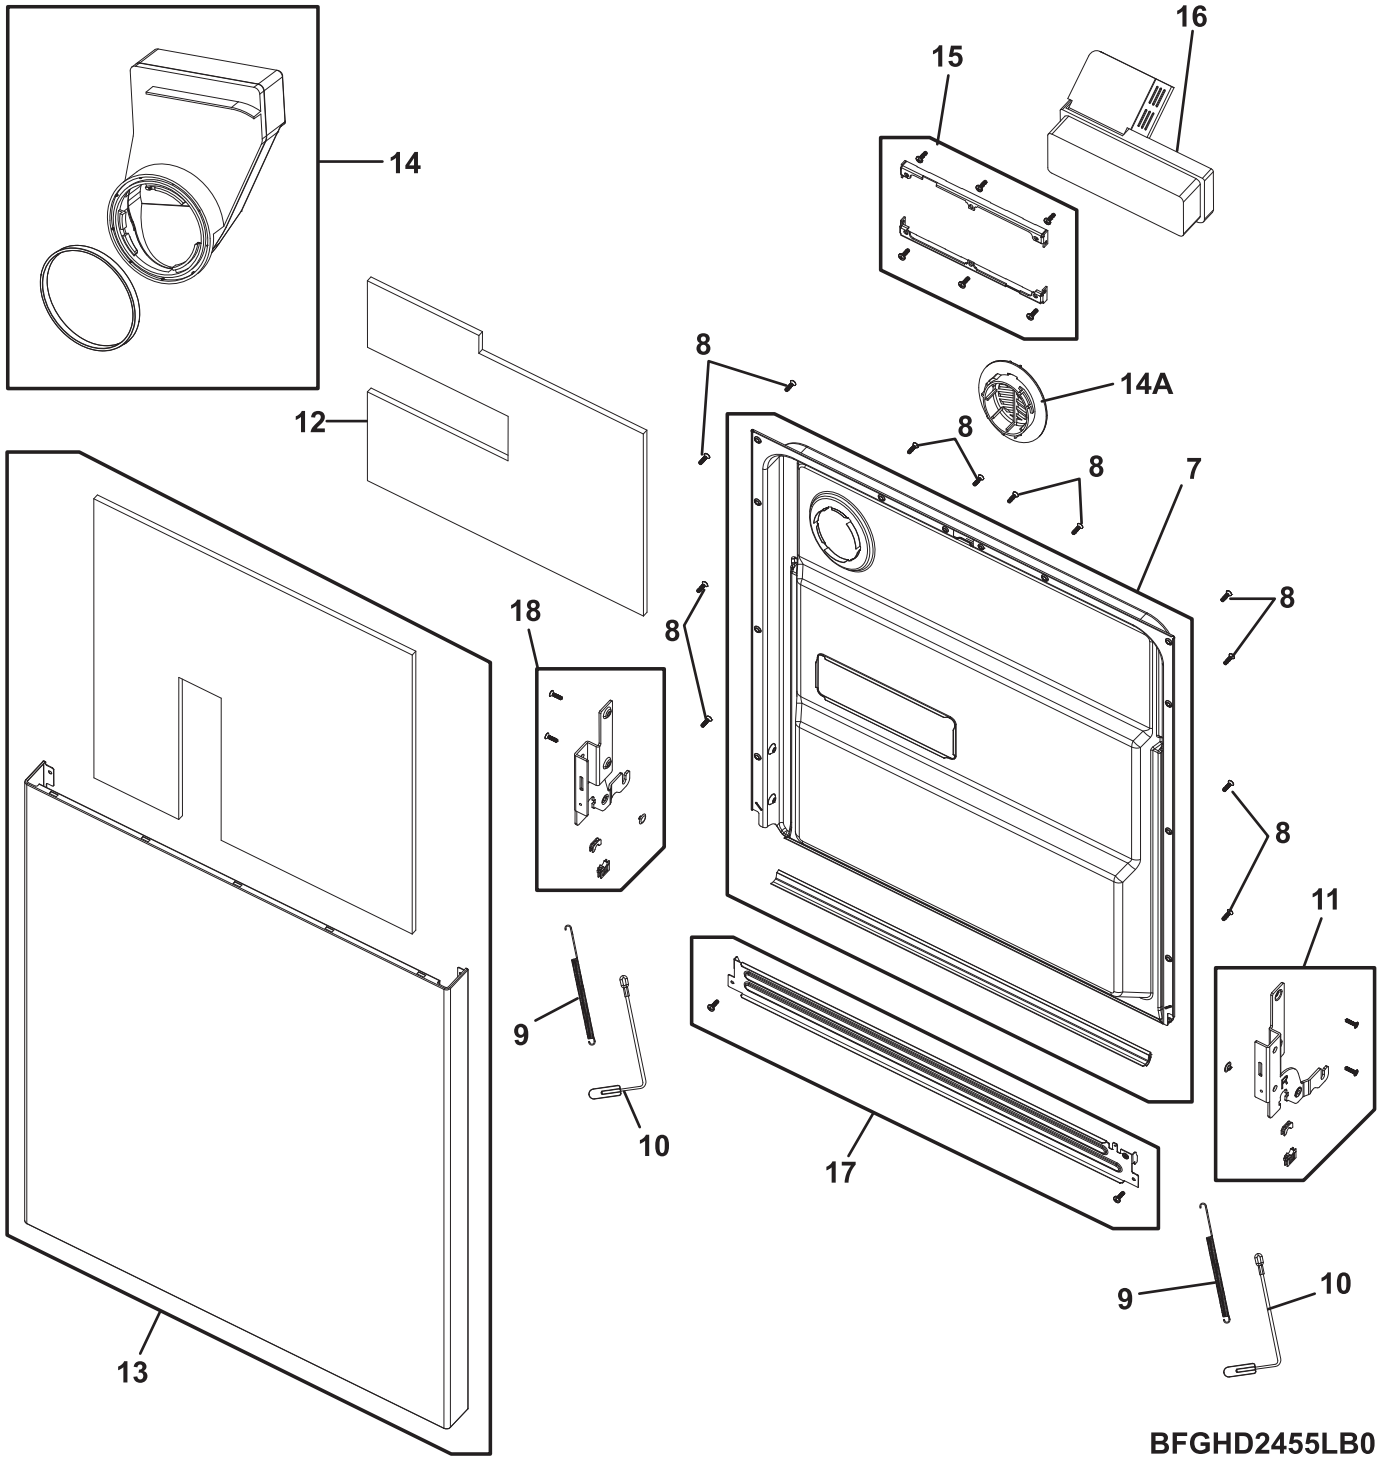

DOOR

CAUTION: Use the Kenmore part number to order part, not the illustration number.

BFGHD2455LB0

DOOR

CAUTION: Use the Kenmore part number to order part, not the illustration number.

Model Index: **A** 587.1541 (587.15412100A)
                              B 587.1541 (587.15413100A)

POS. NO	PART NO.		DESCRIPTION
7	5304480727	A B	Liner Assembly, door, inner, w/mastic
8	5304480728	A B	Screw, door liner, (12)
9	5304475581	A B	Spring, door, (2)
10	5304475582	A B	Cable, door, (2)
11	5304475583	A B	Hinge Assembly, RH, w/screws-spacer
12	5304475584	A B	Insulation, door liner
13	5304480748	A -	Door Assembly, outer, white, w/insulation
13*	5304484724	A -	Nameplate, door, white, Kenmore
13	5304480750	- B	Door Assembly, outer, stainless, w/insulation
13*	5304484725	- B	Nameplate, door, stainless, Kenmore
14	5304480726	A B	Vent Assembly, door
14A	5304480723	A B	Connector, door vent
15	5304475587	A B	Bracket Assembly, dispenser, w/screws
16 #	5304484723	A B	Dispenser Assembly, detergent
16*	5304480730	A B	Cover, dispenser
17	5304475589	A B	Support Assembly, hinge, w/screws
18	5304475590	A B	Hinge Assembly, LH, w/screws-spacer