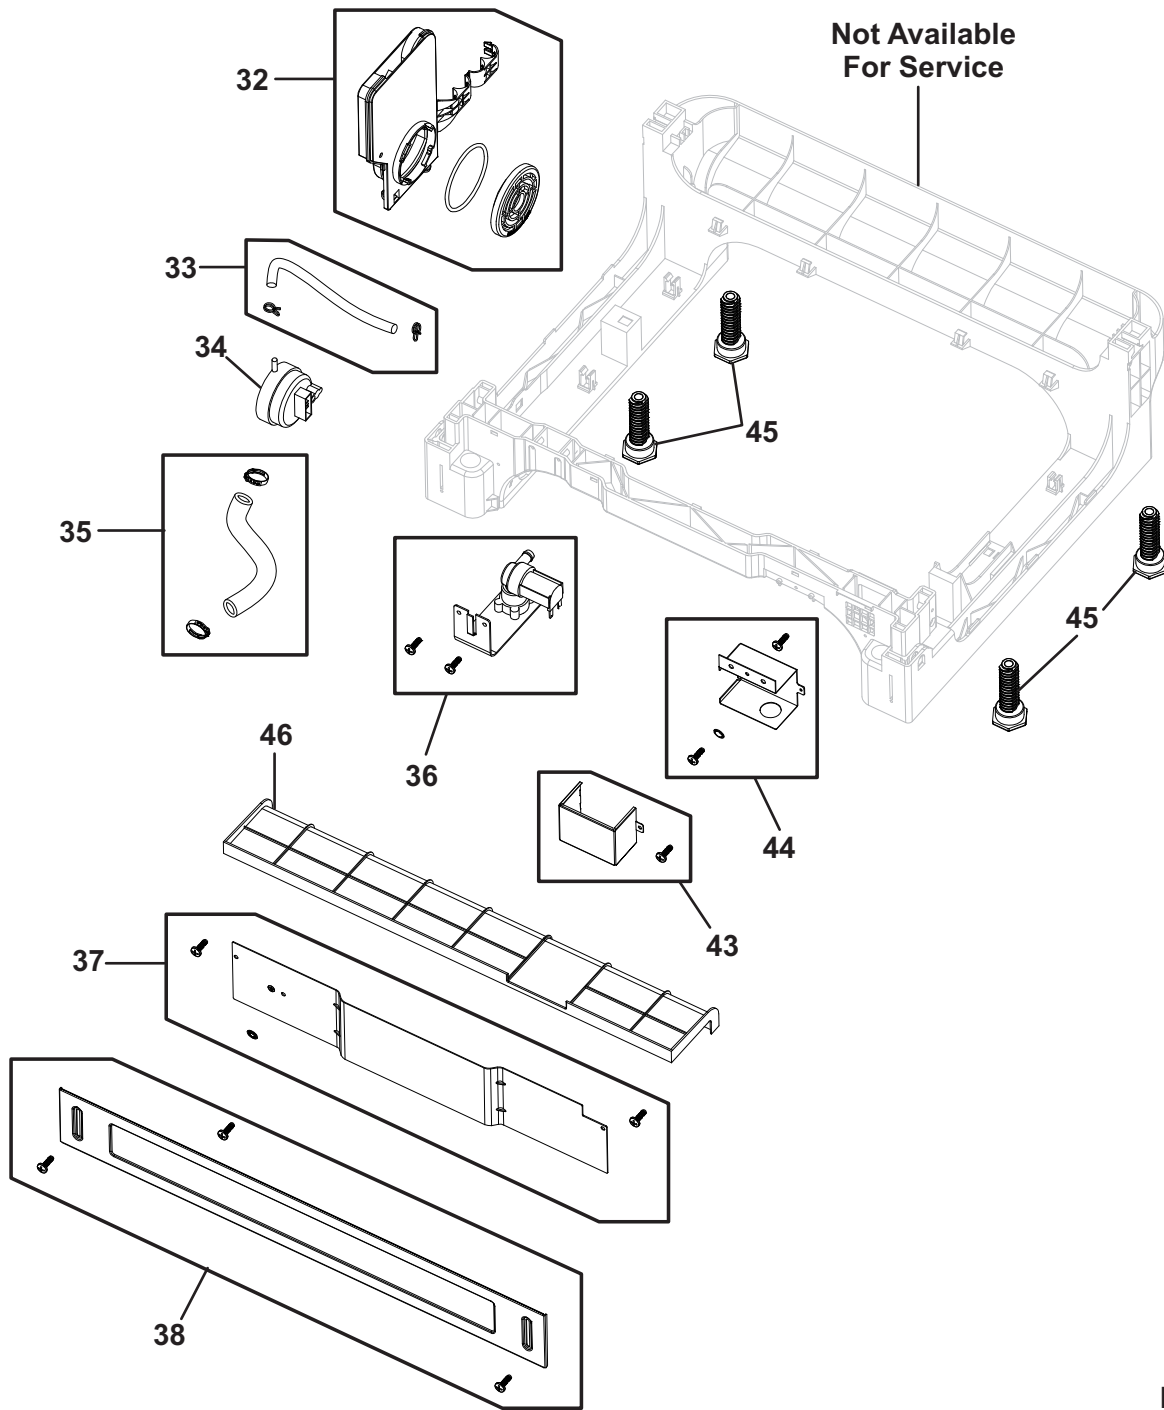

FRAME

CAUTION: Use the Kenmore part number to order part, not the illustration number.

F58715412100A

FRAME

CAUTION: Use the Kenmore part number to order part, not the illustration number.

Model Index: **A** 587.1541 (587.15412100A)
                              B 587.1541 (587.15413100A)

POS. NO	PART NO.		DESCRIPTION
32	5304475604	A B	Brake Assembly, air
33 #	5304475605	A B	Hose Assembly, pressure switch, w/clamps
34 #	5304475606	A B	Switch, pressure
35 #	5304475607	A B	Hose Assembly, water valve, w/clamps
36 #	5304475608	A B	Valve Assembly, water, w/screws
37	5304475609	A B	Support Assembly, kickplate, w/screws
38	5304475610	- B	Kickplate Assembly, black, w/screws
38	5304480749	A -	Kickplate Assembly, white, w/screws
43	5304475615	A B	Cover Assembly, junction box, w/screw
44	5304475616	A B	Box Assembly, junction, w/screws-washer
45	5304475617	A B	Leg, leveling, (4)
46	5304484727	A B	Cover, front, lower