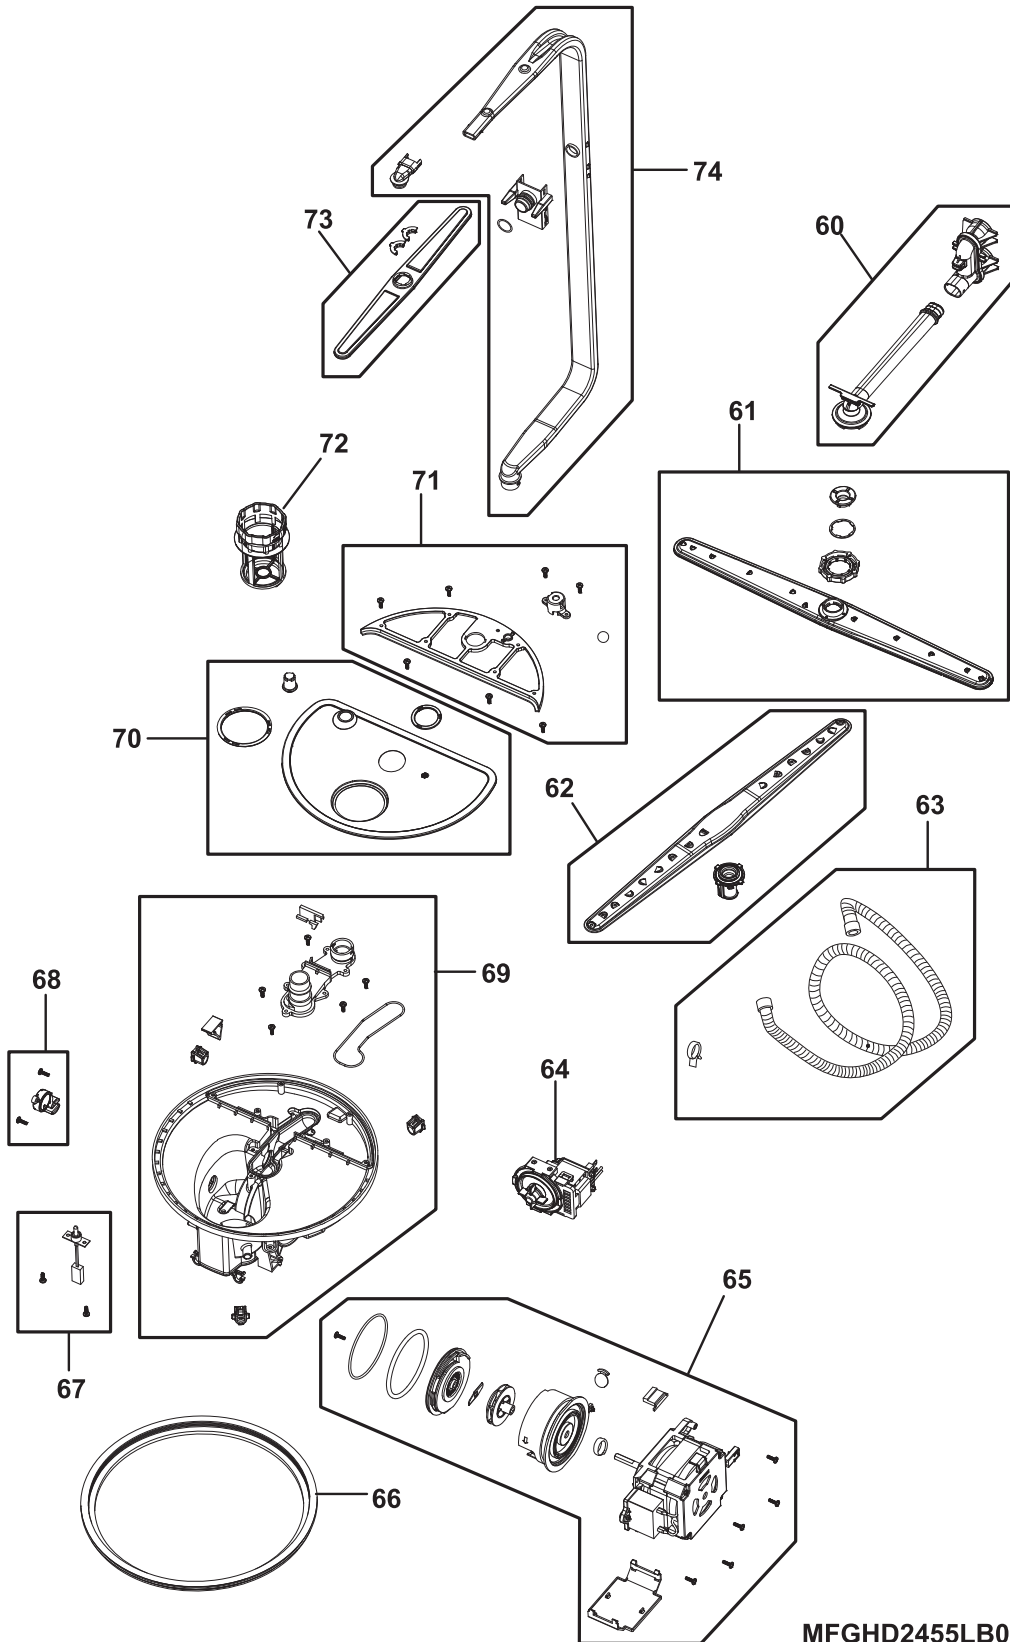

TUB

CAUTION: Use the Kenmore part number to order part, not the illustration number.

Model Index: **A** 587.1541 (587.15412100A)
                          B 587.1541 (587.15413100A)

POS. NO	PART NO.		DESCRIPTION
19	5304484726	A B	Insulation, blanket, top & sides
20	5304475592	A B	Insulation, blanket, back
21	5304475593	A B	Seal Kit, cabinet
22	5304475594	A B	Roller Assembly, hinge, (2)
23	5304475595	A B	Cap, rack slide, (4)
24	5304475596	A B	Slide, upper rack, (2)
25	5304475597	A B	Roller Assembly, rack slide, (4), w/screws
26 #	5304475598	A B	Heater Assembly, tub, w/nuts-washers
27	5304475599	A B	Gasket, tub
28	5304475600	A B	Strike Assembly, latch, w/screws
29 #	5304475601	A B	Thermostat Assembly, hi limit, w/bracket
30	5304475602	A B	Mounting Kit, side, w/screws
31	5304475603	A B	Bracket Assembly, top cabinet, w/screws

MOTOR & PUMP

CAUTION: Use the Kenmore part number to order part, not the illustration number.

MFGHD2455LB0