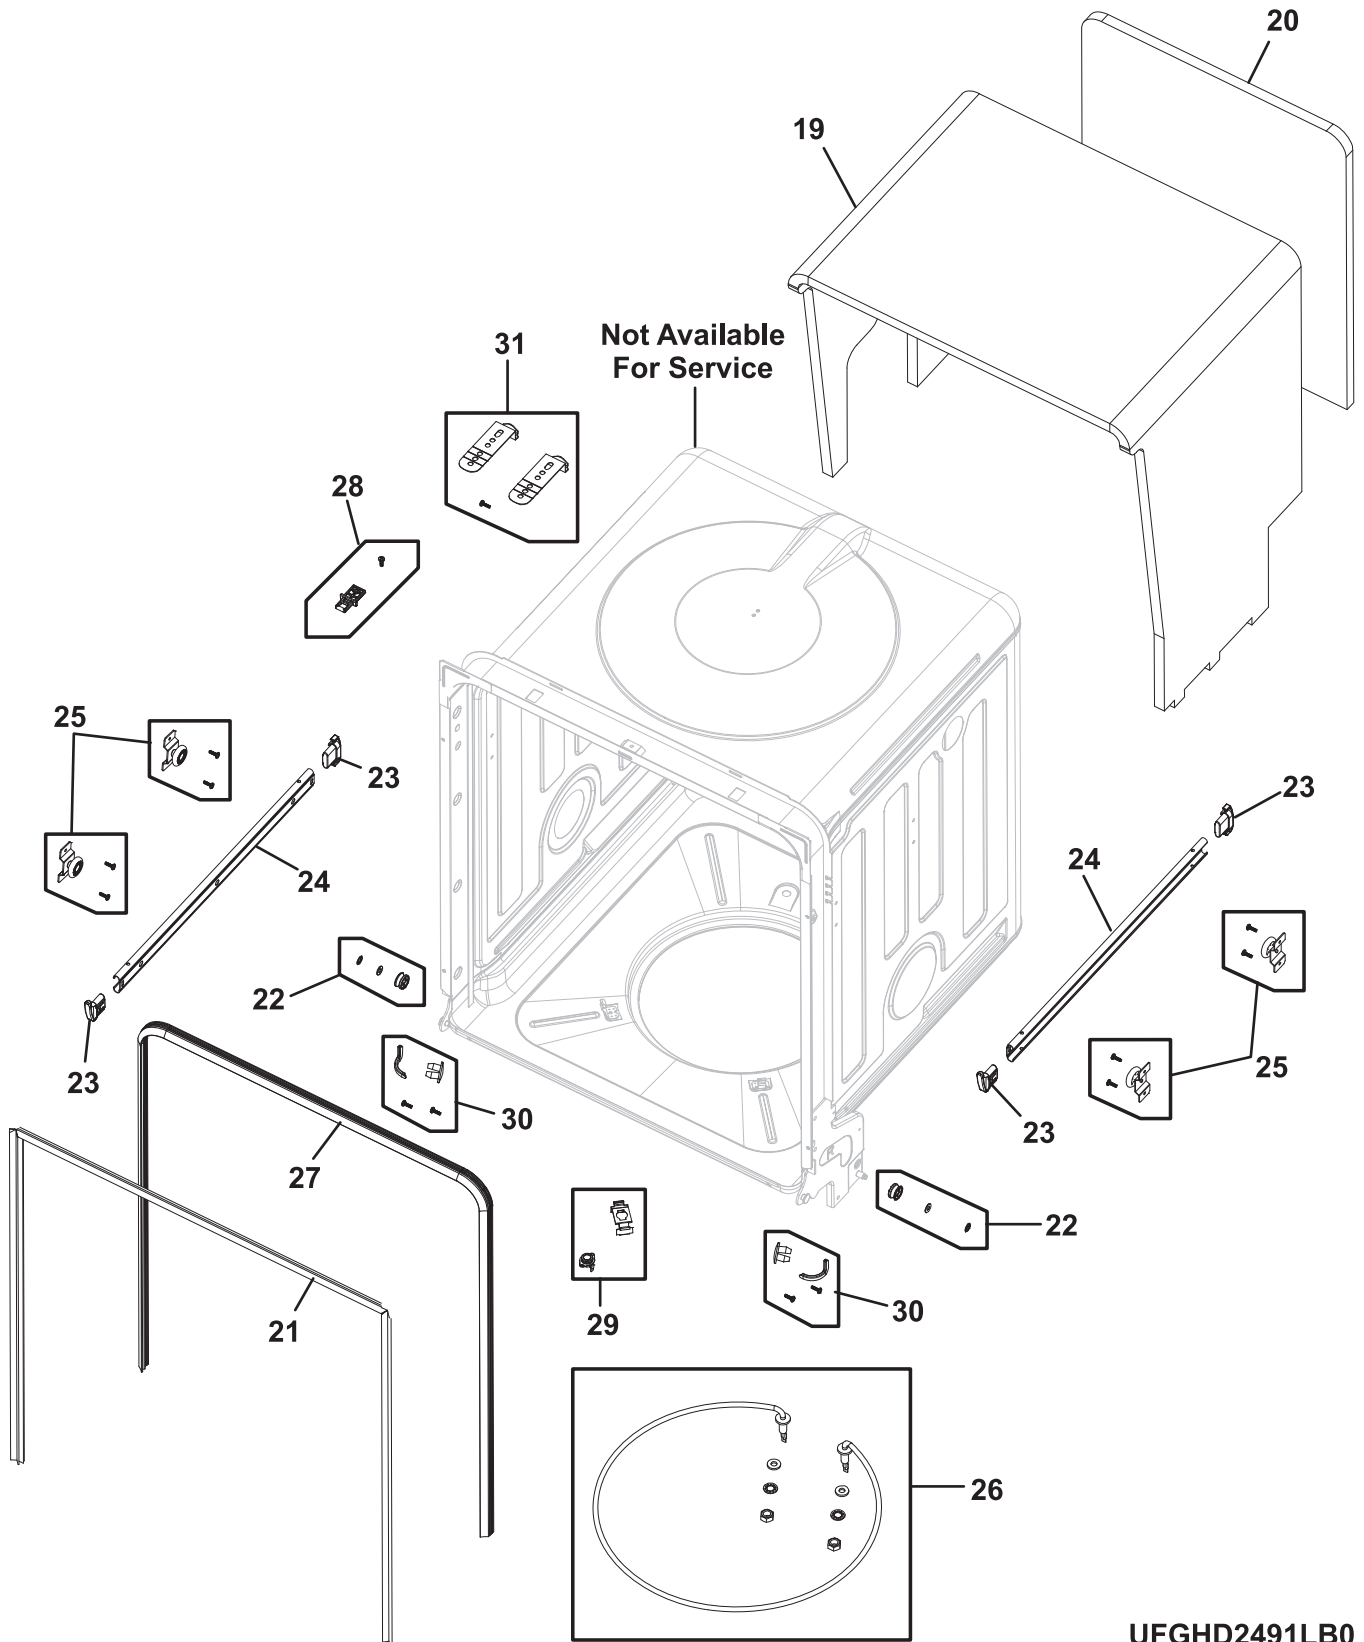

TUB

CAUTION: Use the Kenmore part number to order part, not the illustration number.

UFGHD2491LB0

TUB

CAUTION: Use the Kenmore part number to order part, not the illustration number.

Model Index: **A** 587.1541 (587.15412100A)
                          B 587.1541 (587.15413100A)

POS. NO	PART NO.		DESCRIPTION
19	5304484726	A B	Insulation, blanket, top & sides
20	5304475592	A B	Insulation, blanket, back
21	5304475593	A B	Seal Kit, cabinet
22	5304475594	A B	Roller Assembly, hinge, (2)
23	5304475595	A B	Cap, rack slide, (4)
24	5304475596	A B	Slide, upper rack, (2)
25	5304475597	A B	Roller Assembly, rack slide, (4), w/screws
26 #	5304475598	A B	Heater Assembly, tub, w/nuts-washers
27	5304475599	A B	Gasket, tub
28	5304475600	A B	Strike Assembly, latch, w/screws
29 #	5304475601	A B	Thermostat Assembly, hi limit, w/bracket
30	5304475602	A B	Mounting Kit, side, w/screws
31	5304475603	A B	Bracket Assembly, top cabinet, w/screws