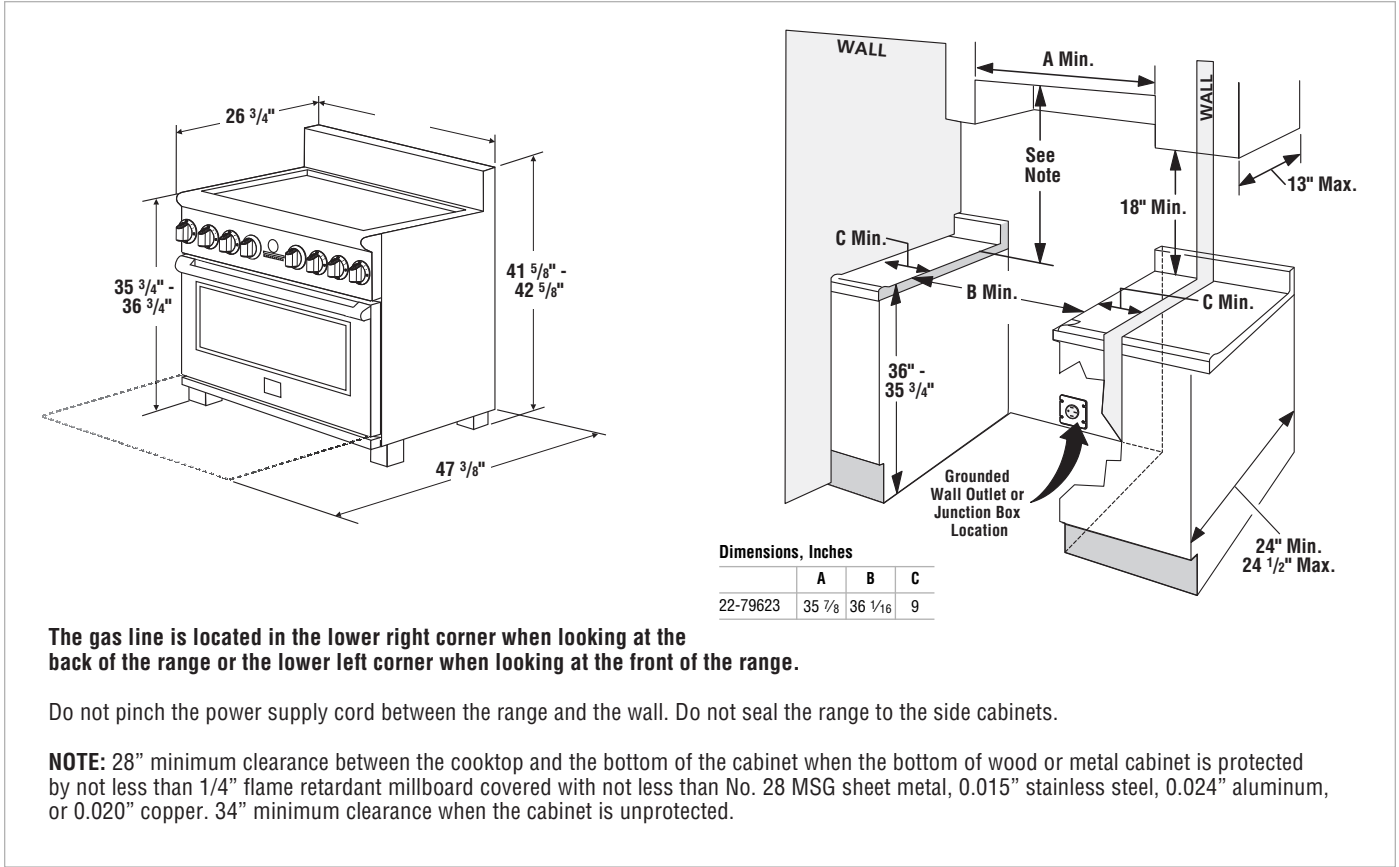

KENMORE PRO RANGE ACCESSORIES (Optional)

Call Sears Parts at 1-866-732-7728.

	36-Inch 22-79623
12" Stainless Backguard	22-628-318353008
9" Stainless Backguard	22-628-318353007
Island Trim Kit	22-628-318353006
Stainless Kick Plate	22-628-318352650
Simmer Plate	22-628-318254206
Wok Ring	22-628-318254305
Spanish Control Knobs (Order Both)	22-628-318353212 22-628-318353213
French Control Knobs (Order Both)	22-628-318353210 22-628-318353211

**22-49614,
22-49616**

**Range Cords for
Dual-Fuel Ranges**

Order	Wire	Length
22-49614	3	4 ft.
22-49616	3	6 ft.
22-49624*	4	4 ft.
22-49626*	4	6 ft.

*Complies with 1/1/96 NEC code revision for new construction and remodeling

**22-49624,
22-49626**

Gas Connector- Stainless Steel
22-49694 | 60" Length, 1/2" I.D.