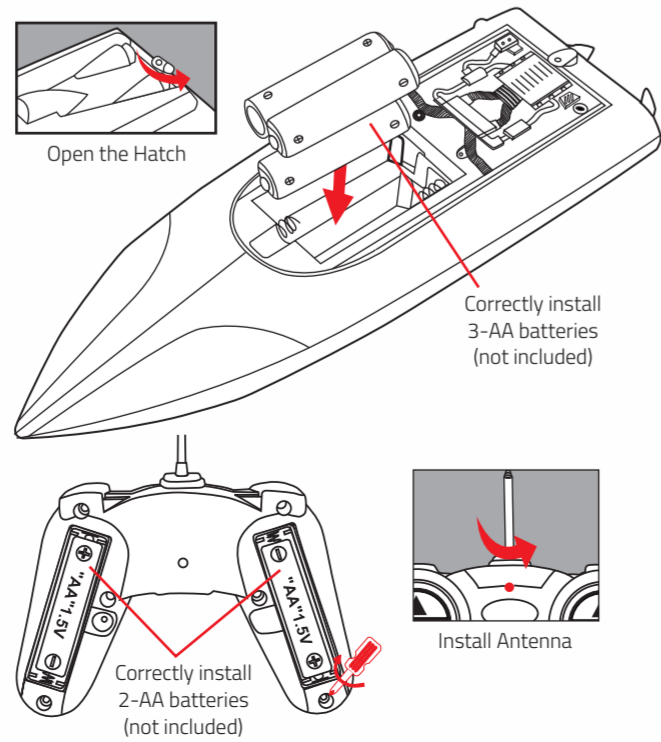

Battery Installation