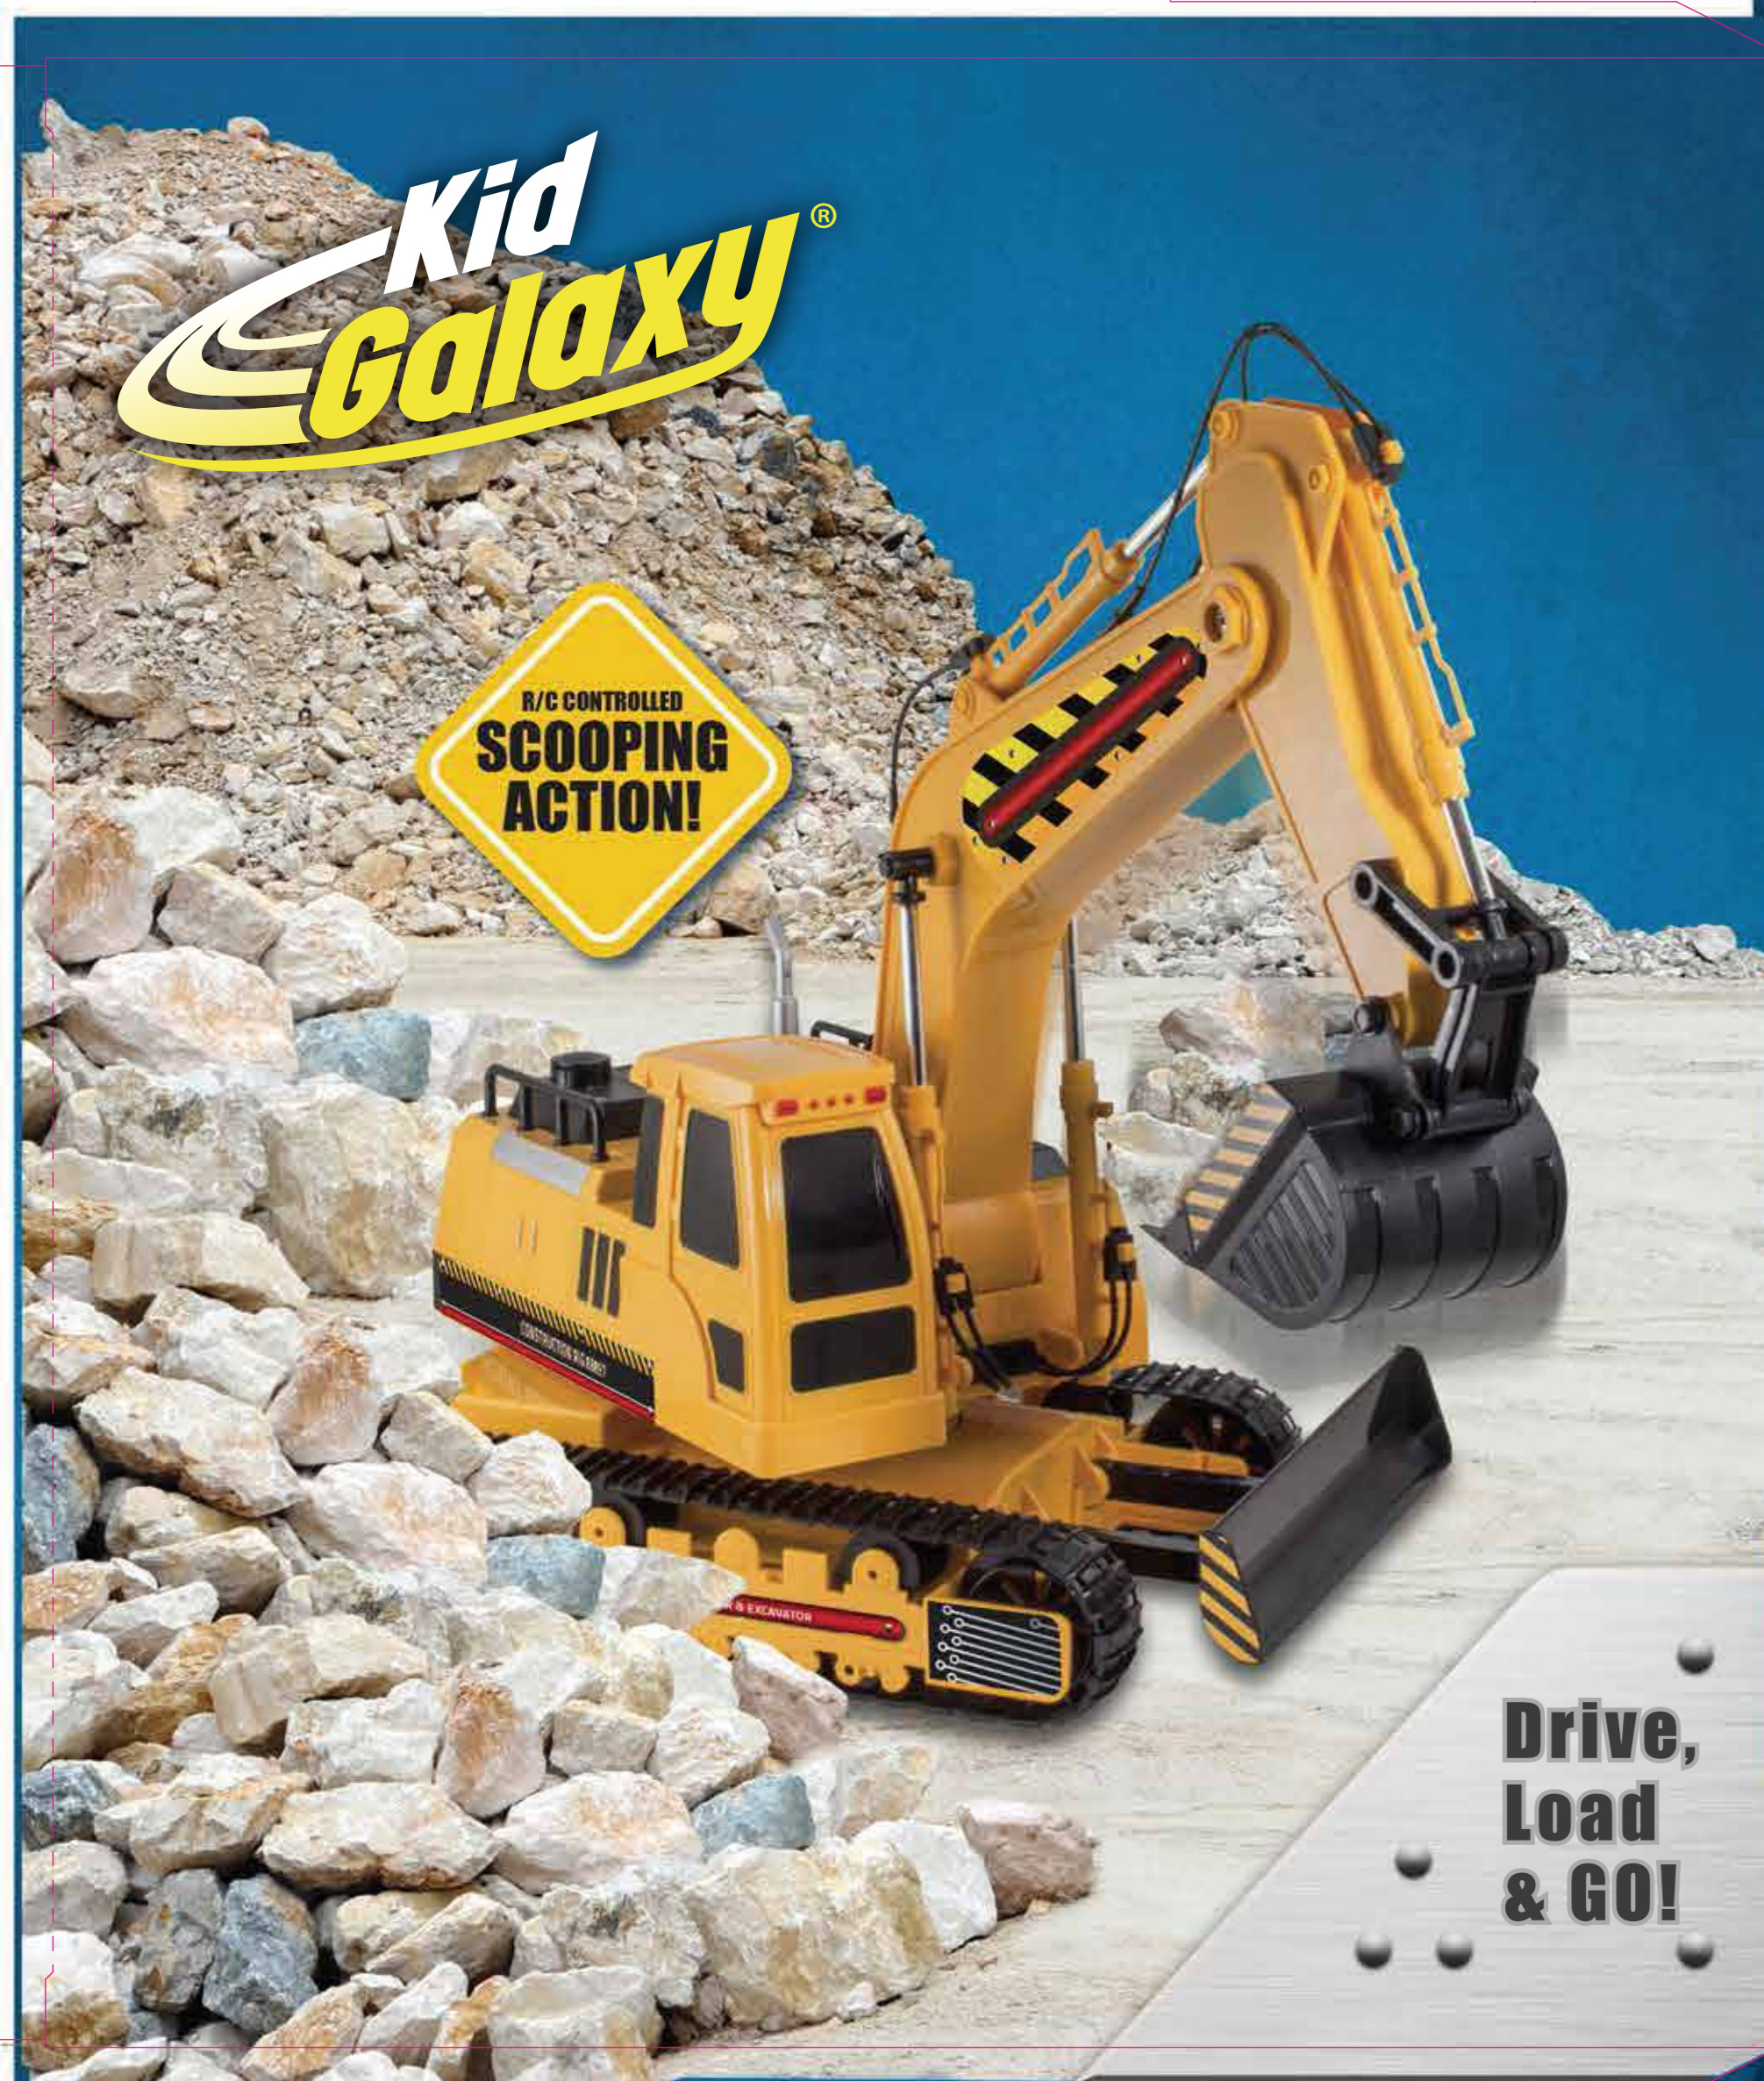

VEHICLE BATTERIES:
R/C Bulldozer & Excavator requires
6V rechargeable battery
(Included USB Charger)

Function of the remote controller: