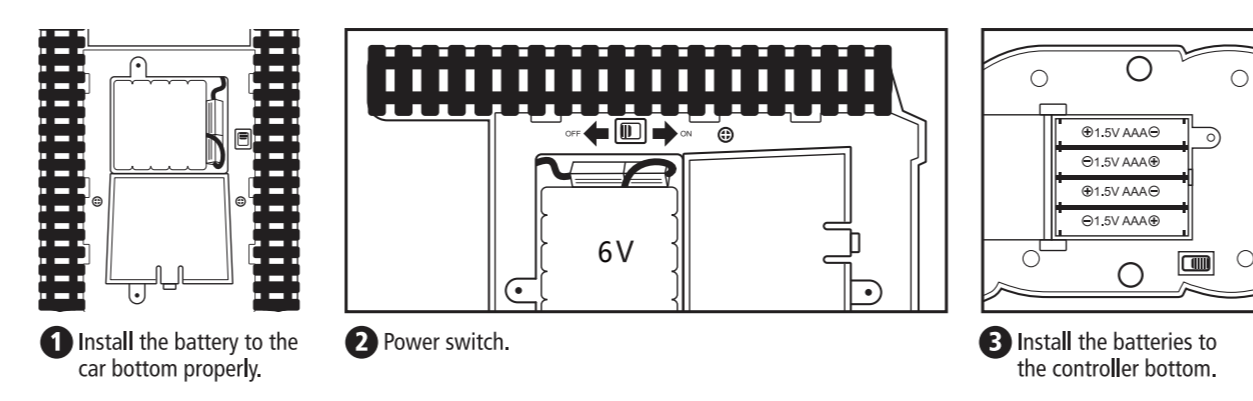

Function of the remote controller: