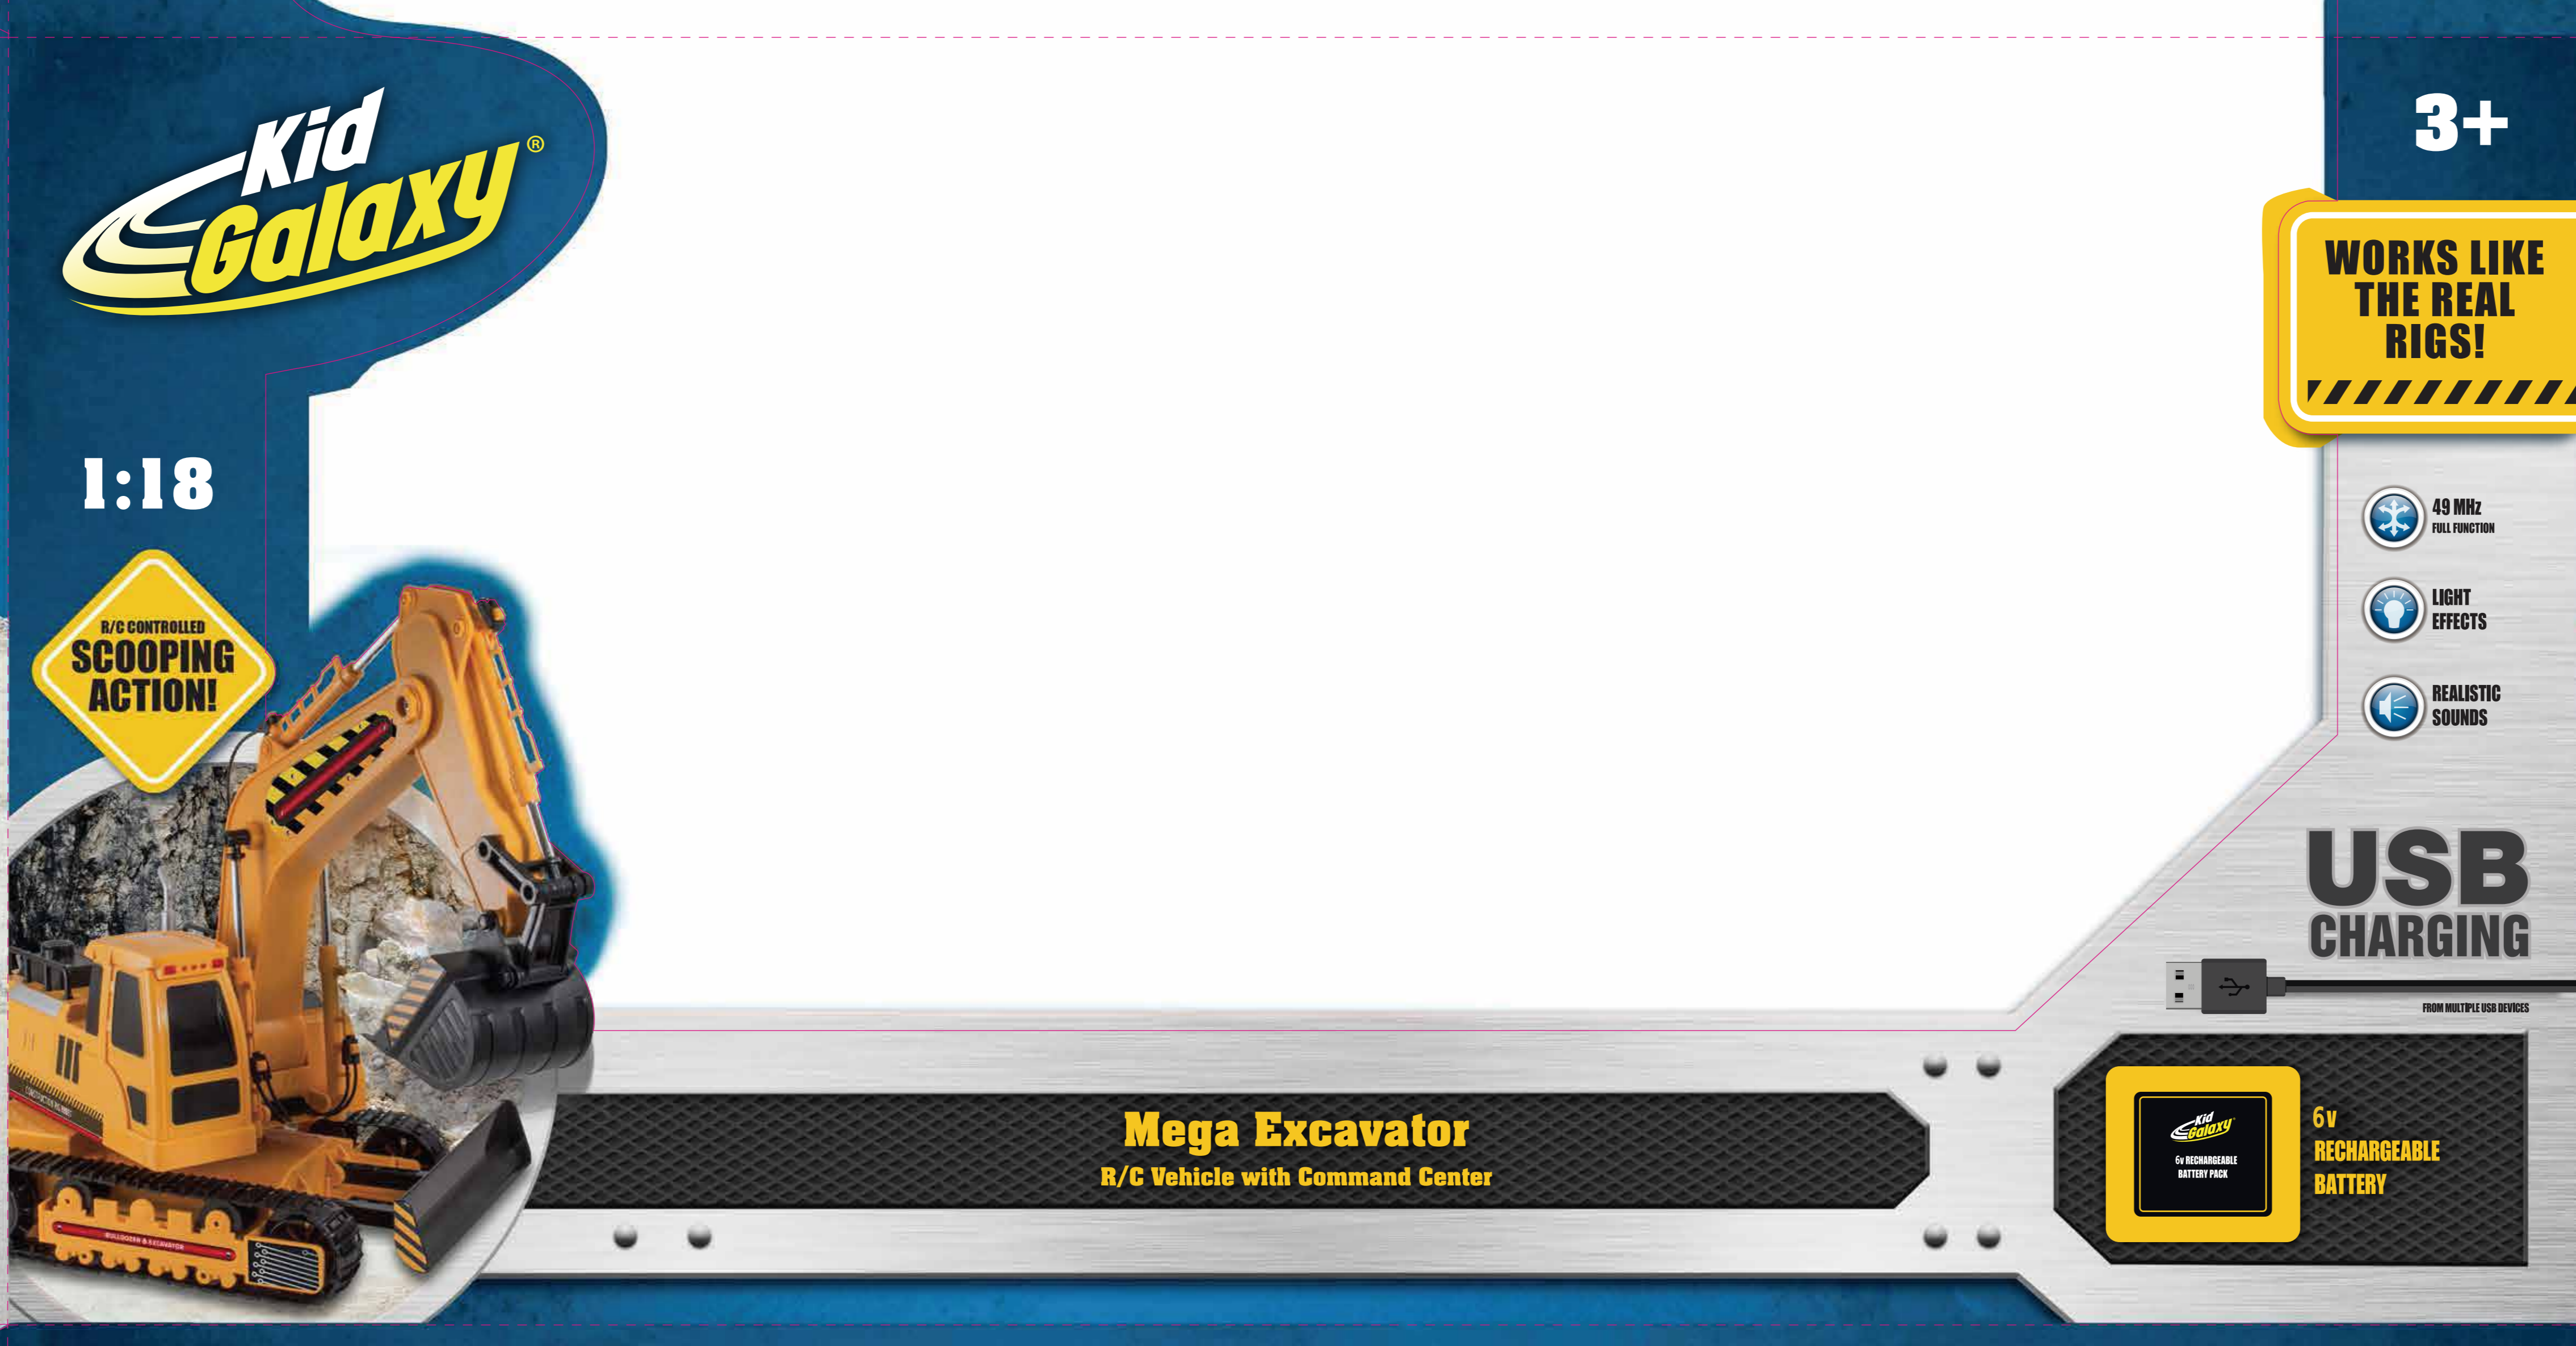

VEHICLE BATTERIES:
R/C Bulldozer & Excavator requires
6V rechargeable battery
(Included USB Charger)

Function of the remote controller: