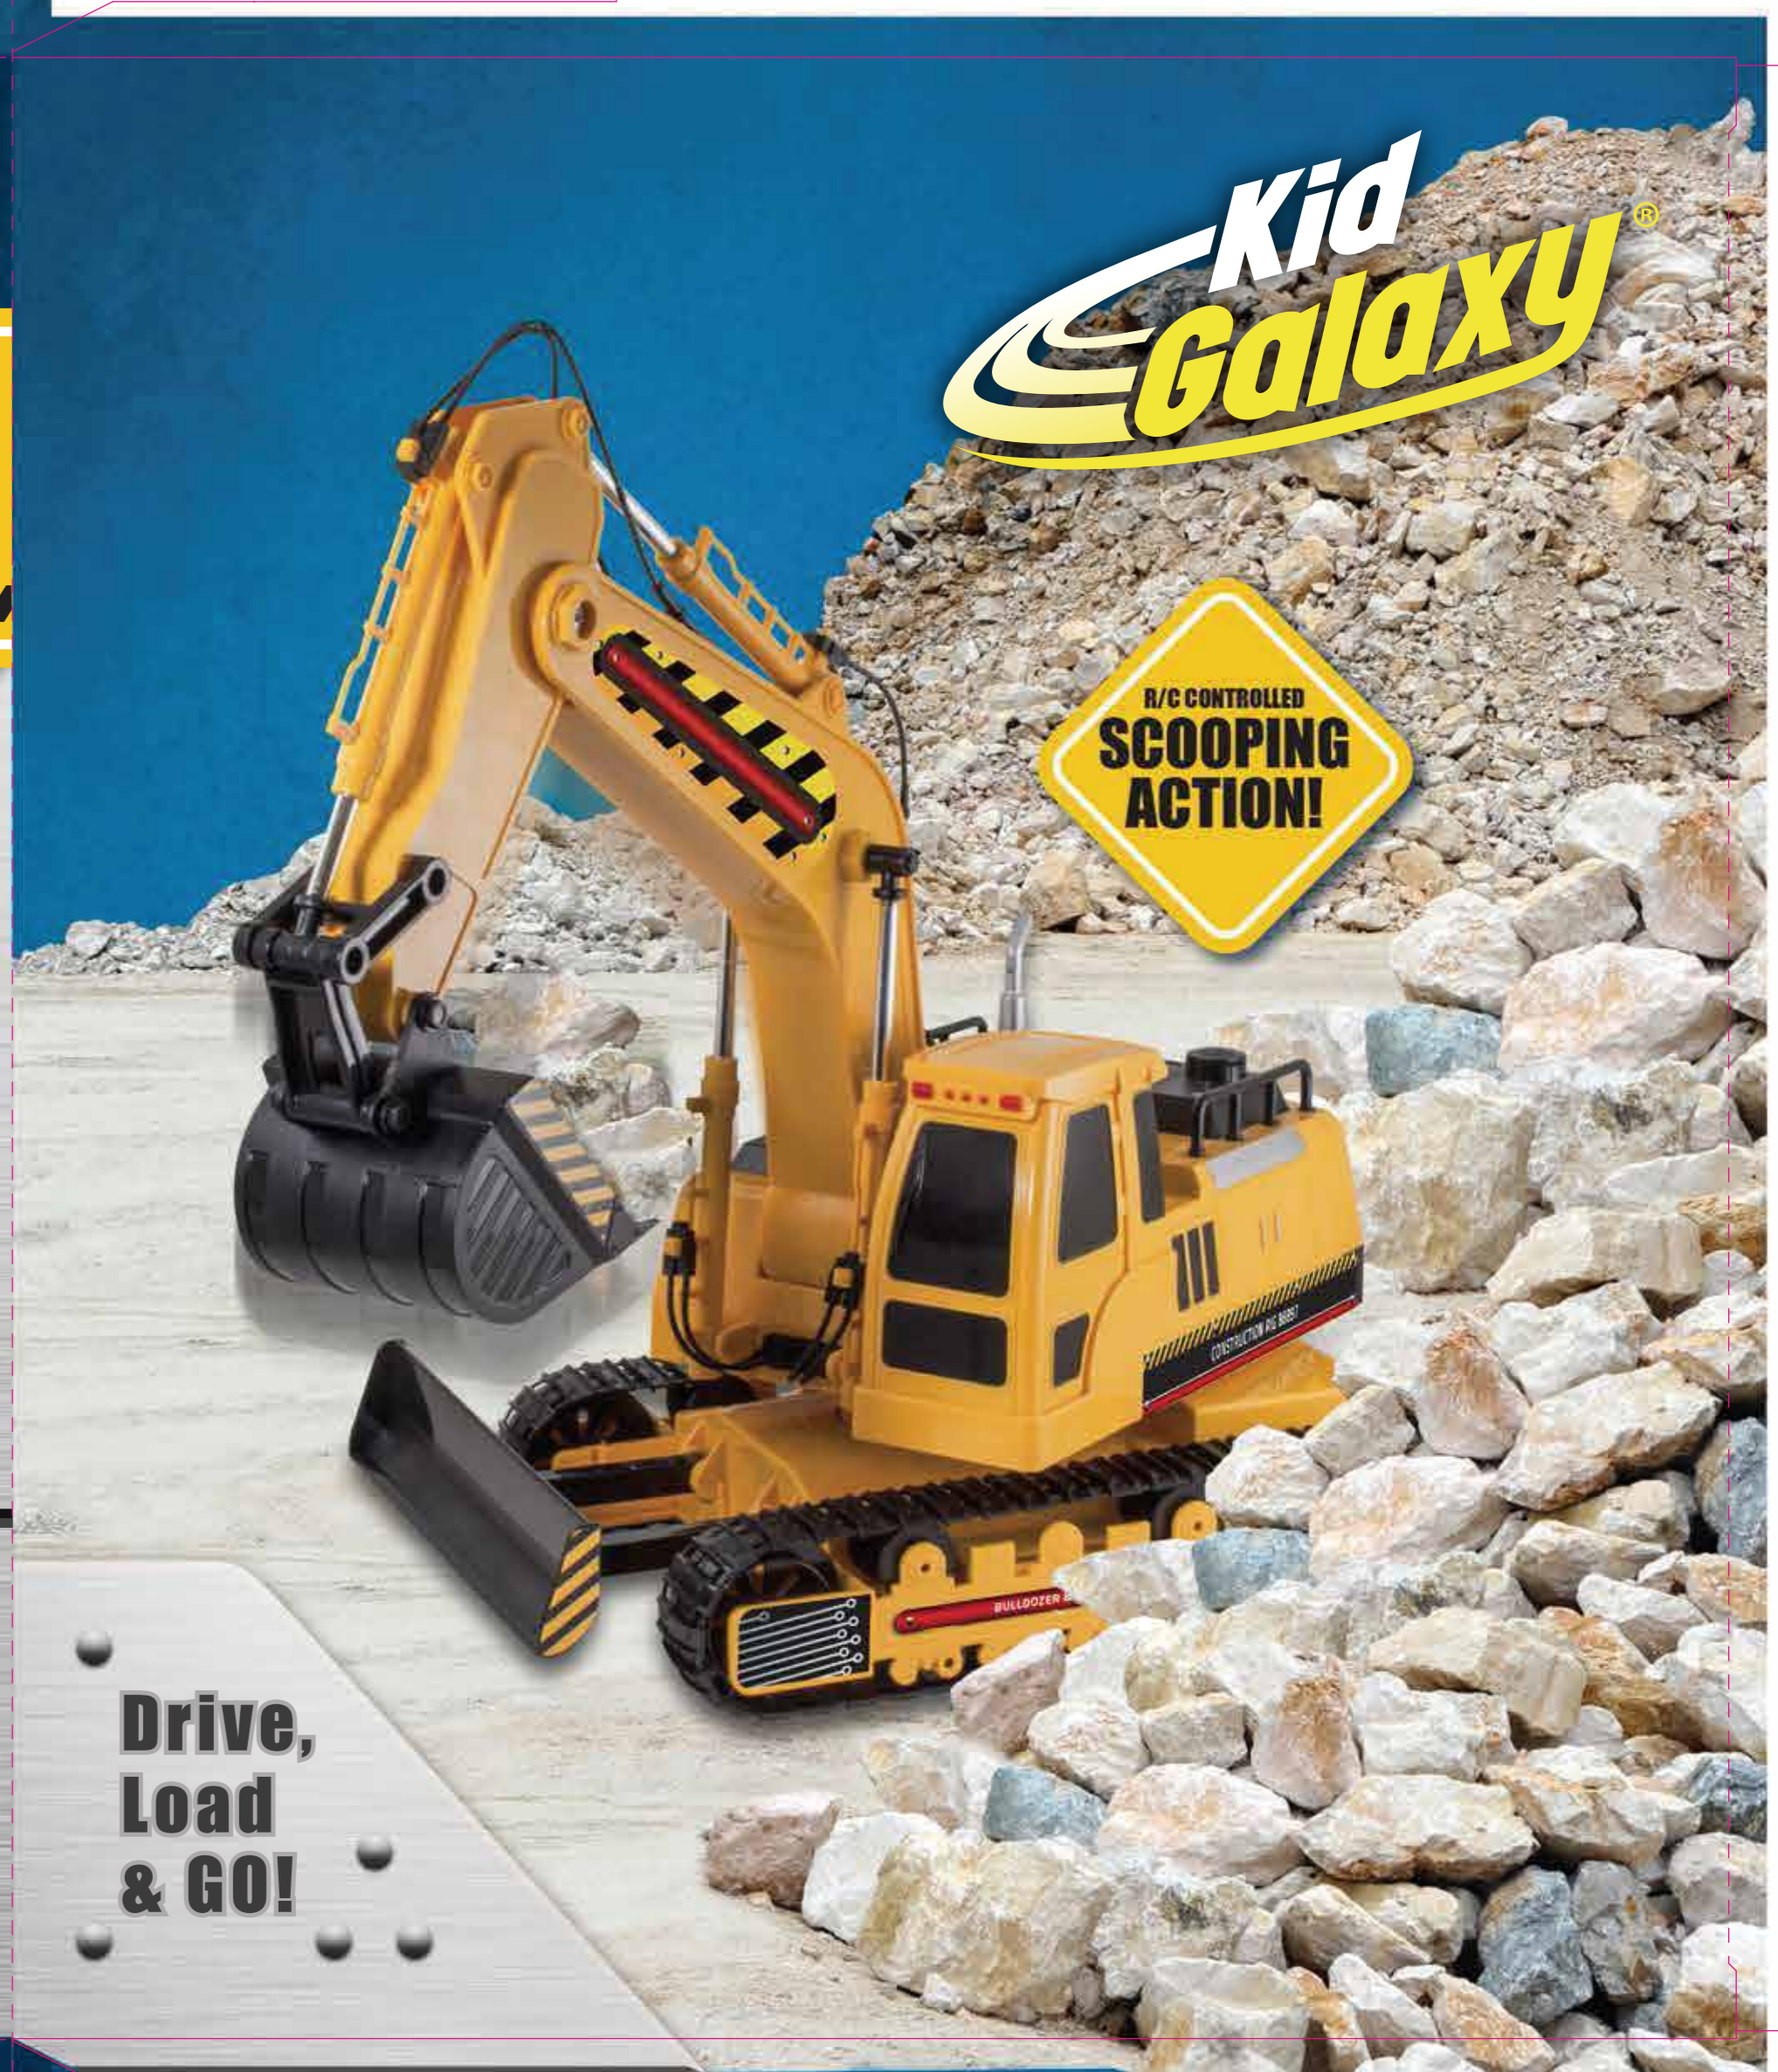

VEHICLE BATTERIES:
R/C Bulldozer & Excavator requires
6V rechargeable battery
(Included USB Charger)

Function of the remote controller: