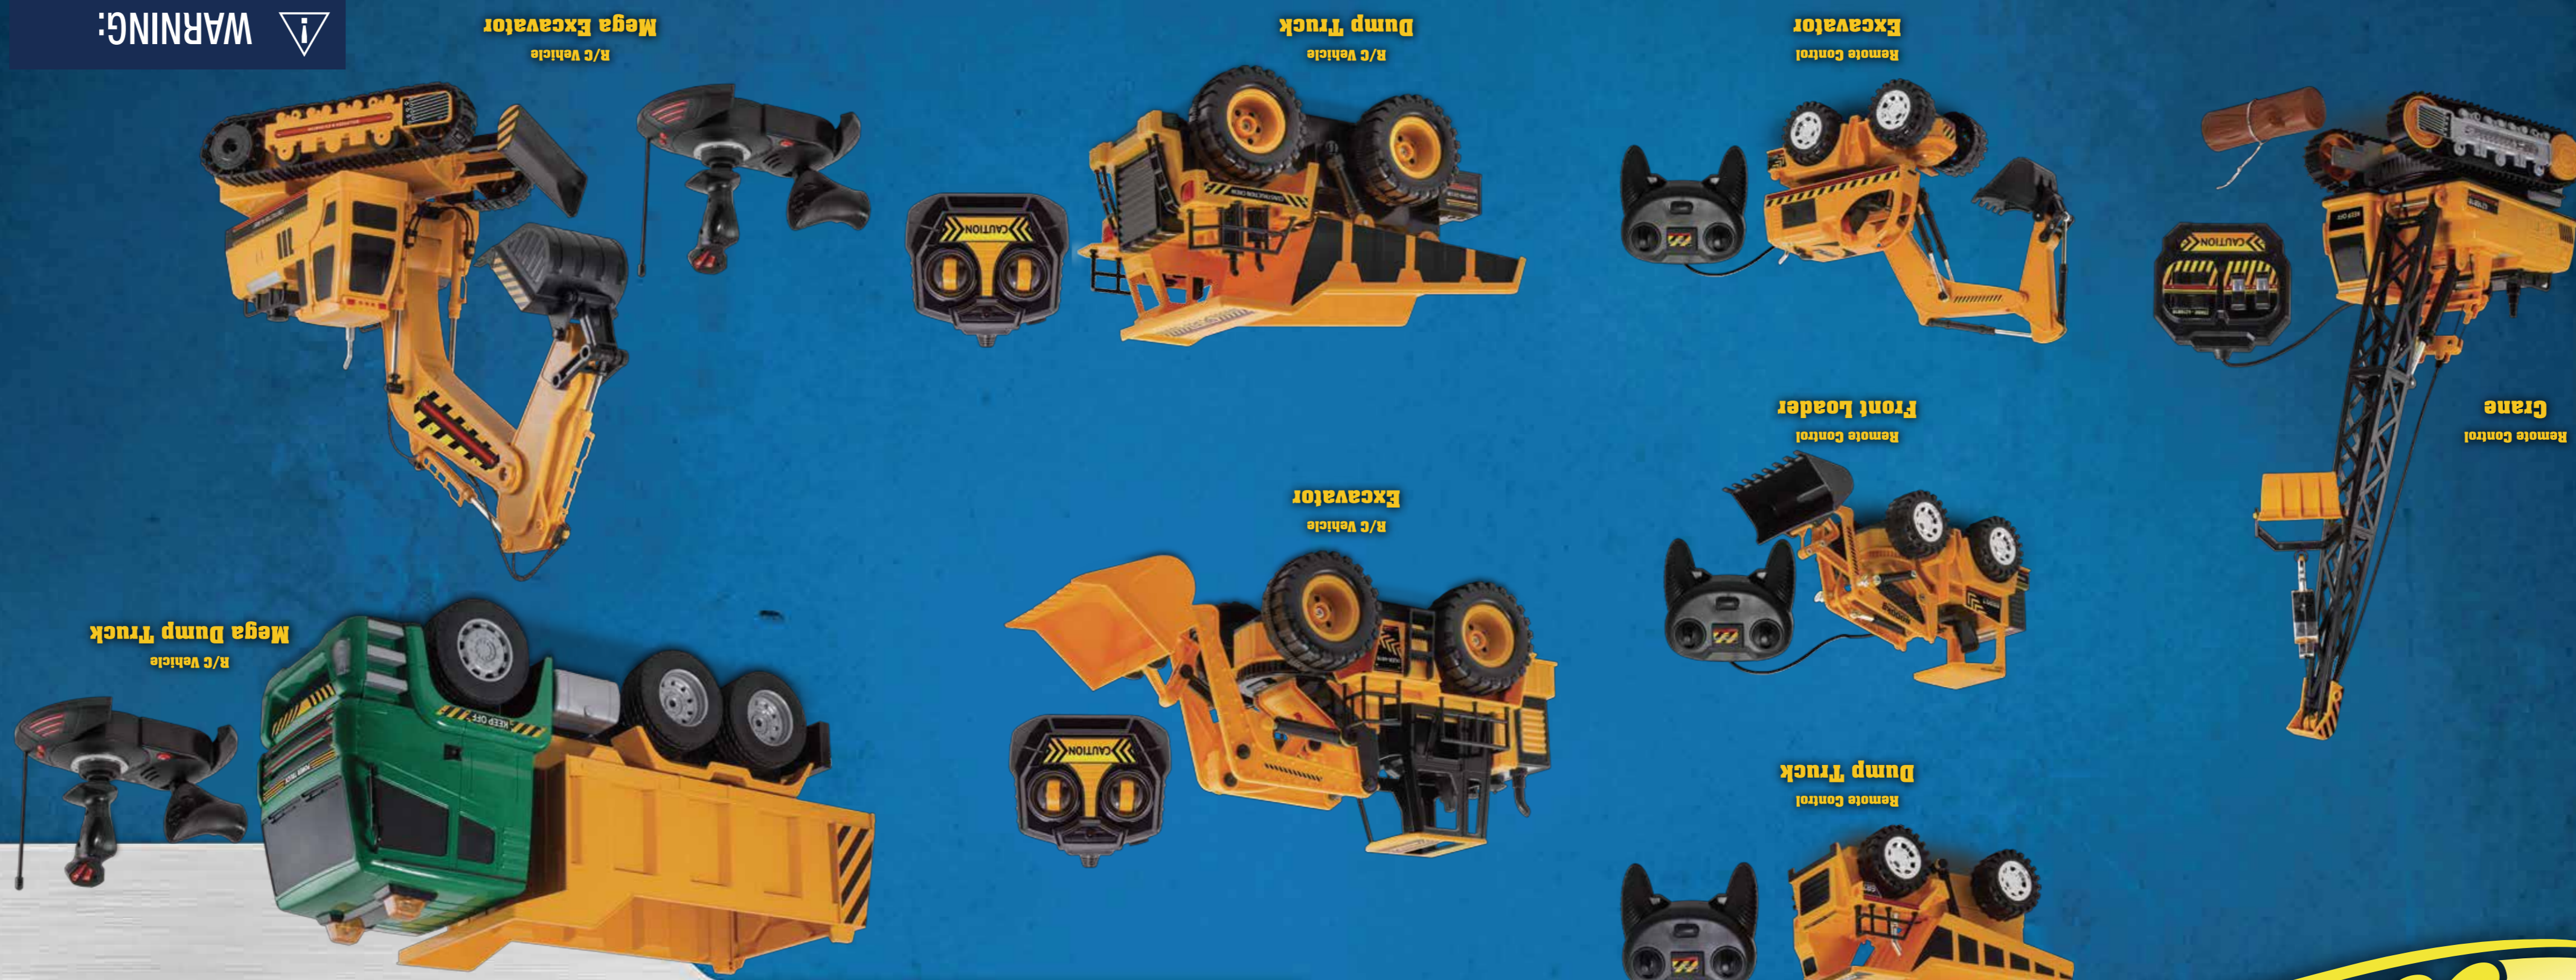

COLLECT THEM ALL!

**Kid
Galaxy**

**Kid
Galaxy**

R/C CONTROLLED
SCOOPING ACTION!

Mega Excavator
R/C Vehicle with Command Center

WORKS LIKE
THE REAL
RIGS!

VEHICLE BATTERIES:
R/C Bulldozer & Excavator requires
6V rechargeable battery
(Included USB Charger)

Function of the remote controller: