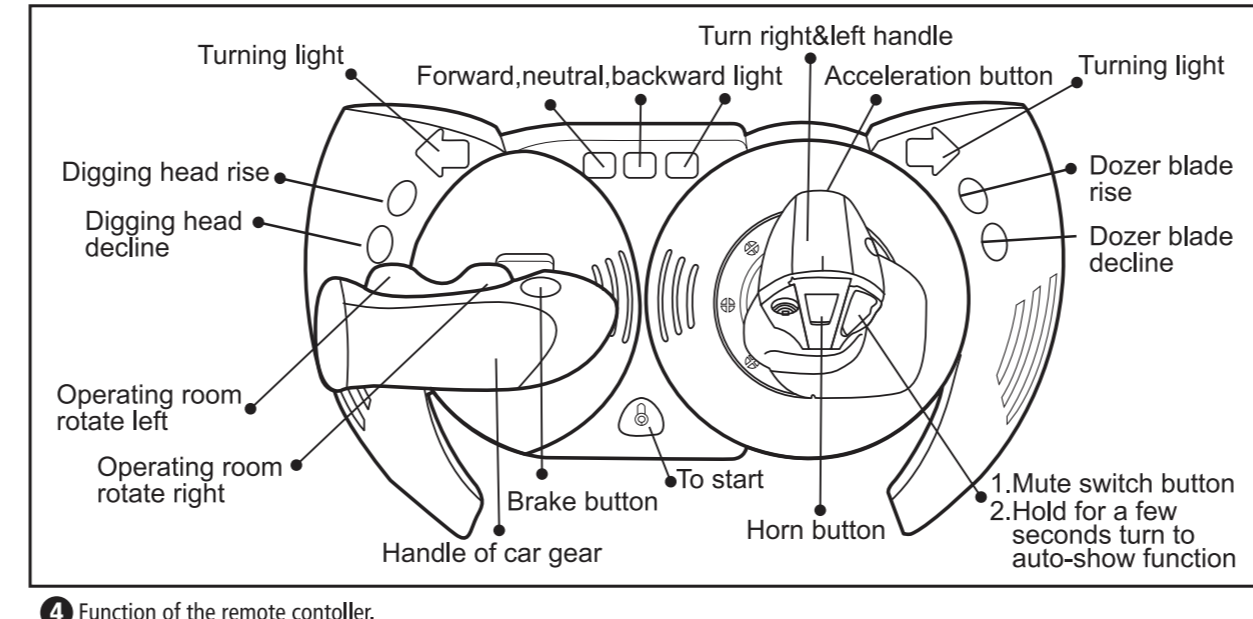

Function of the remote controller: