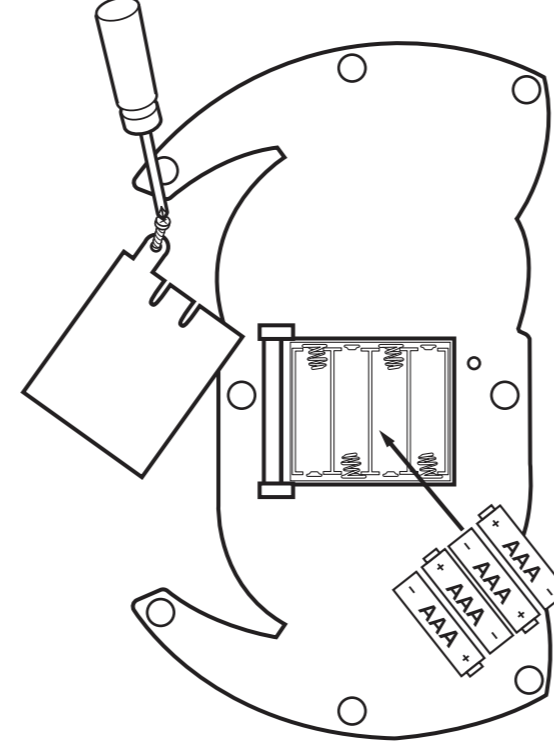

Function of the remote controller: