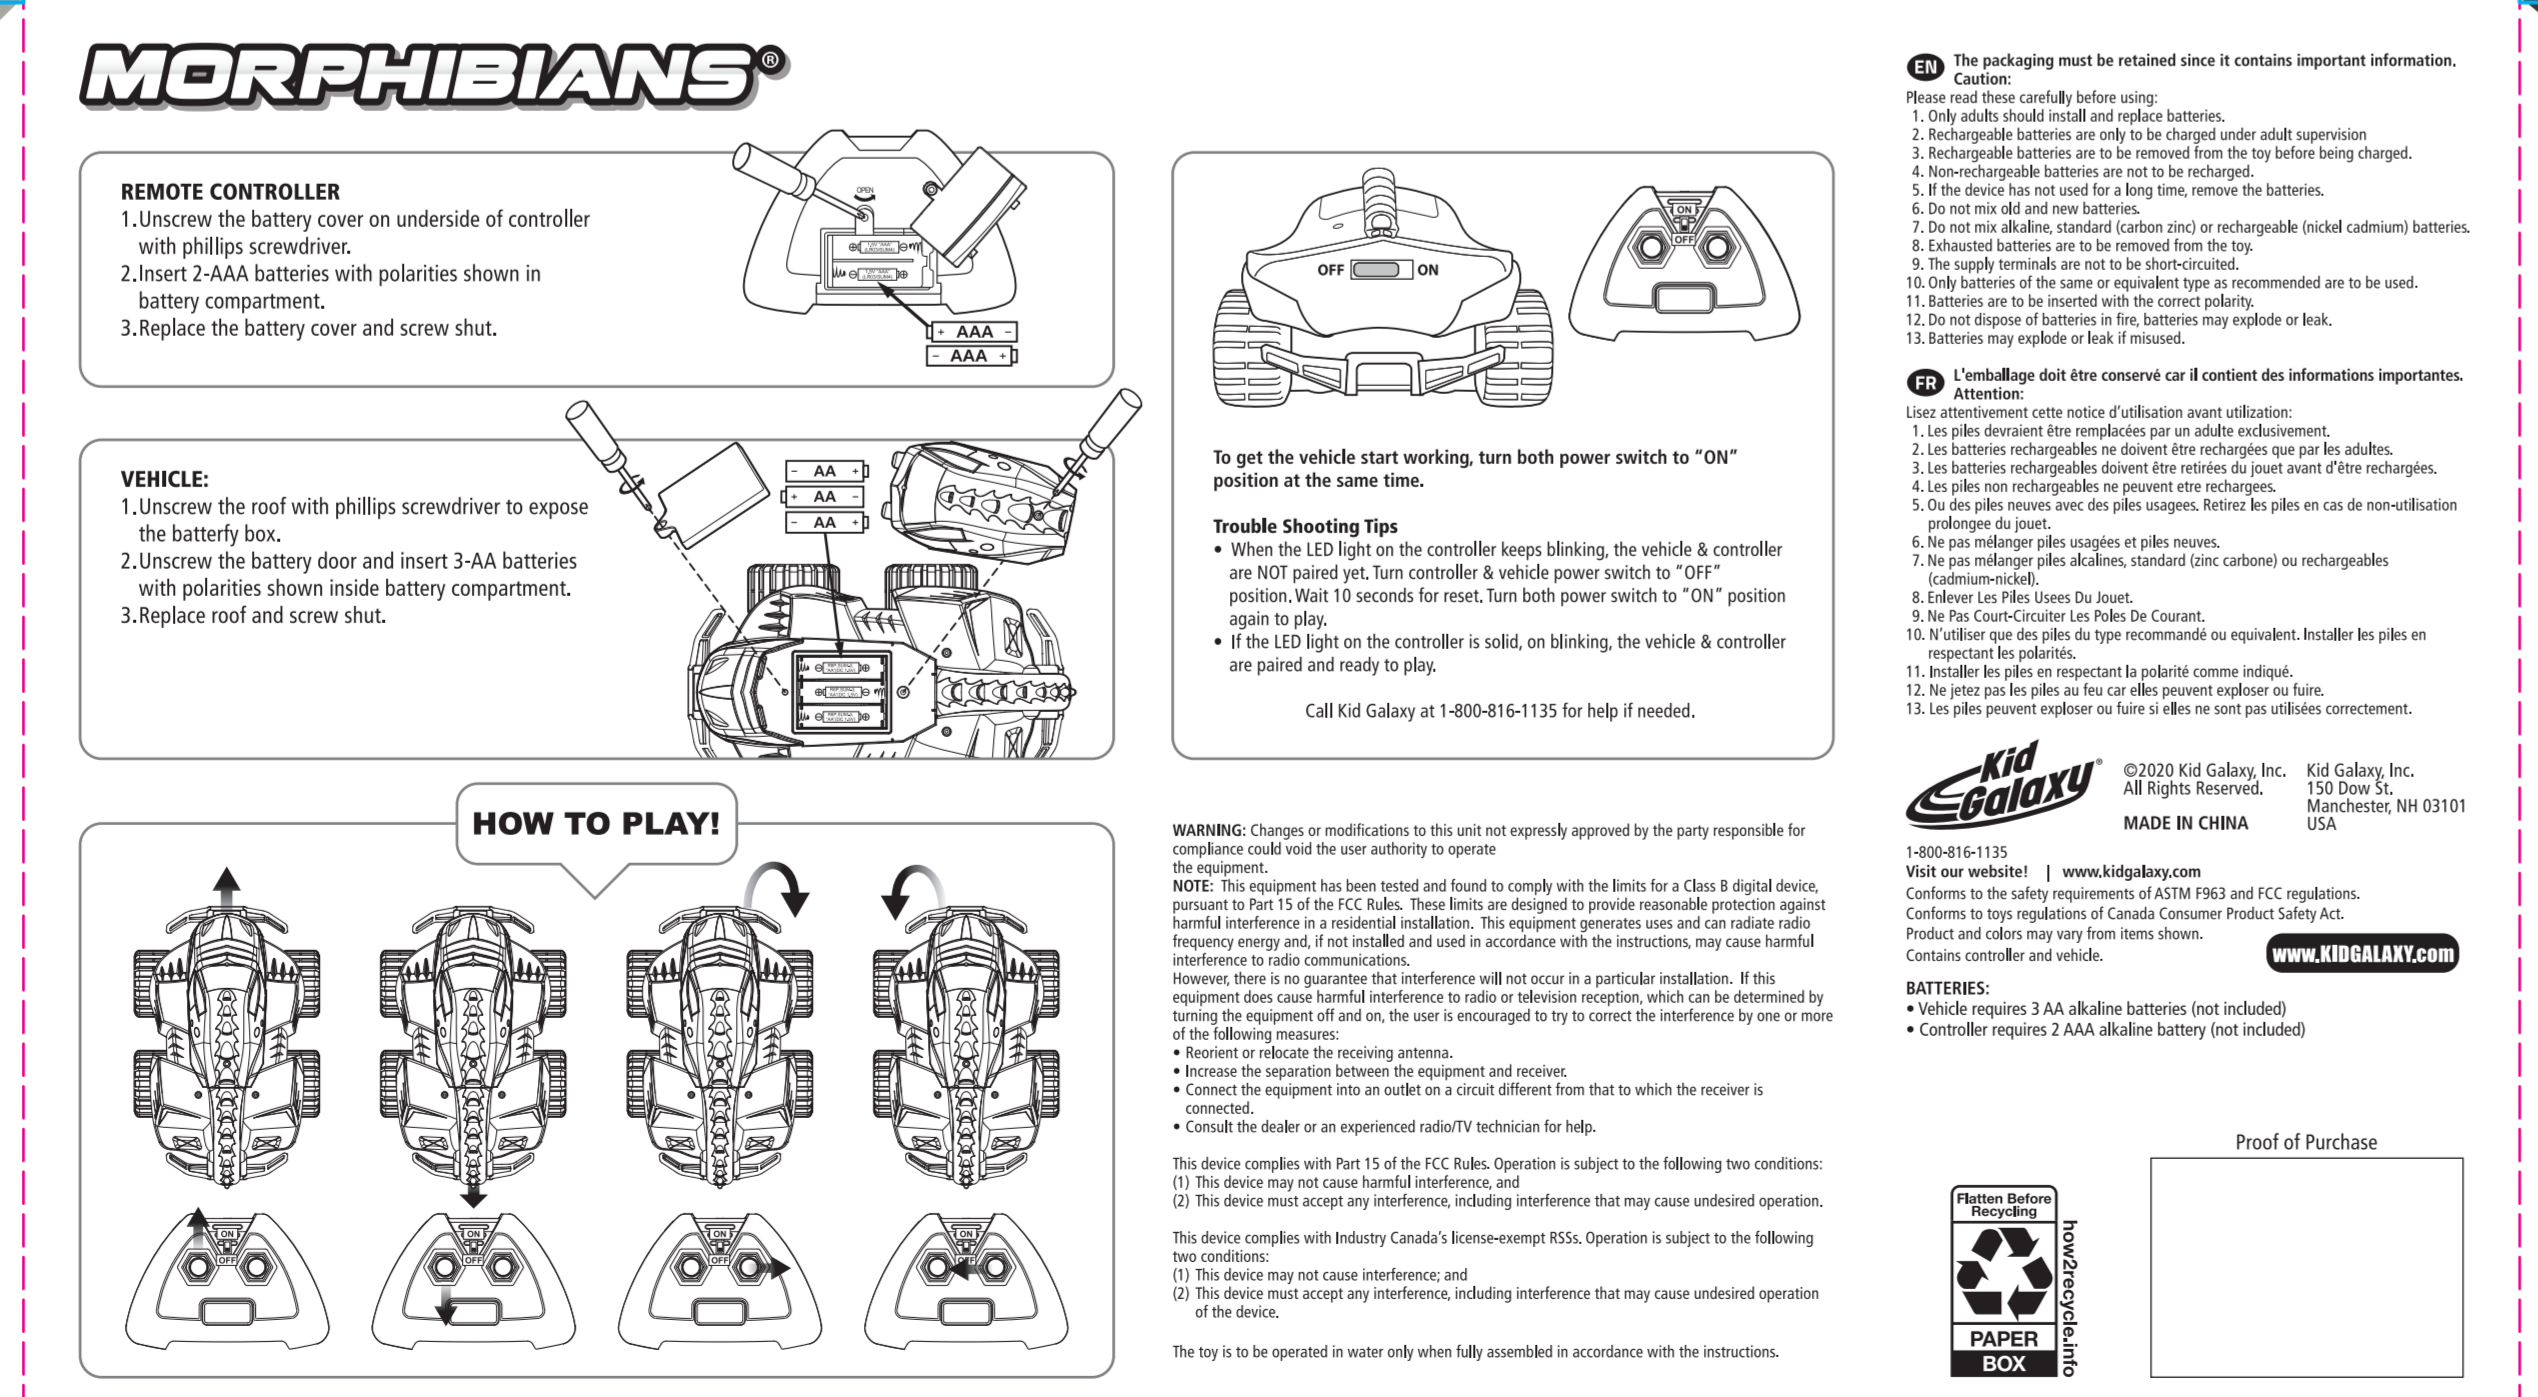

NEW Morphbian Color Card Dieline