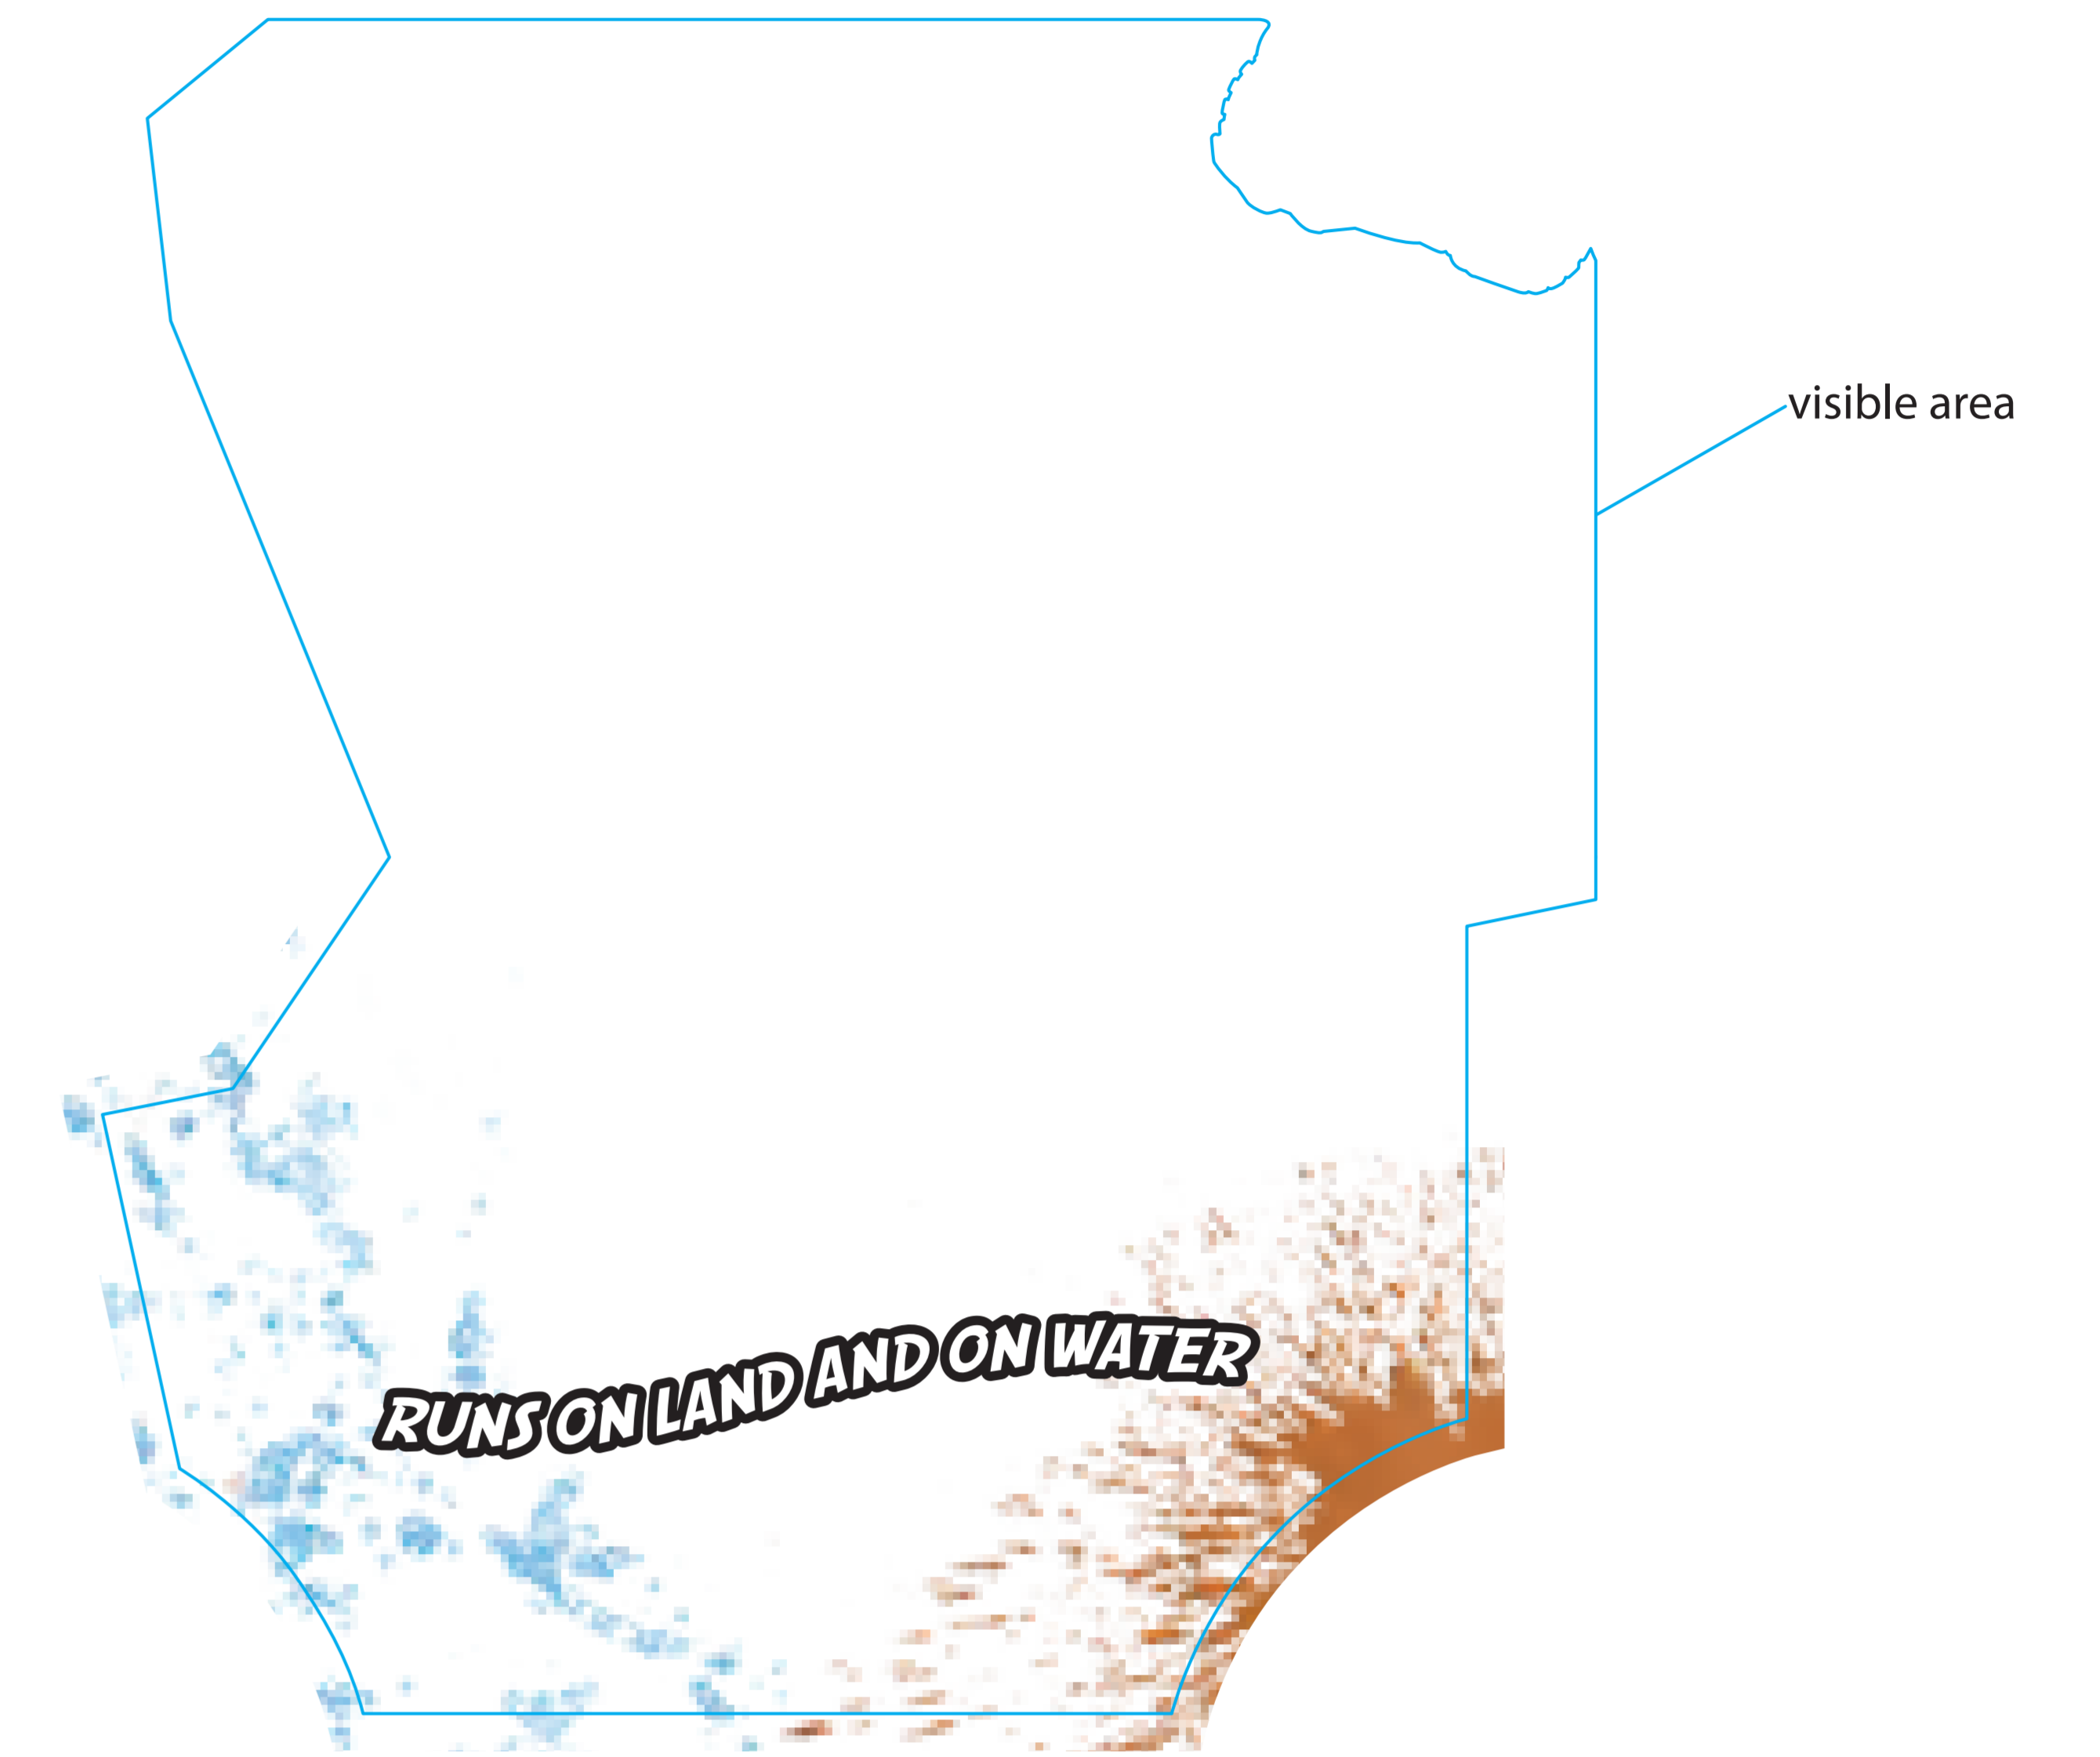

Size of window box: 330.2L x 190.5D x 190.5H (mm)
Size of window box: 13"L x 7.5"D x 7.5"H (inch)
Flat size of box: 750(L) x 781 (H)mm
Flat size of insert: 645(L) x 360 (H)mm
Visible area of window: 252(L) x 286(H)mm
Material: 250gsm CCNB + E-Flute paper(box & insert) with diecut
Colour: CMYK
Finishing: UV

ACETATE- ON WHITE BASE
请在印色下托印白色底色