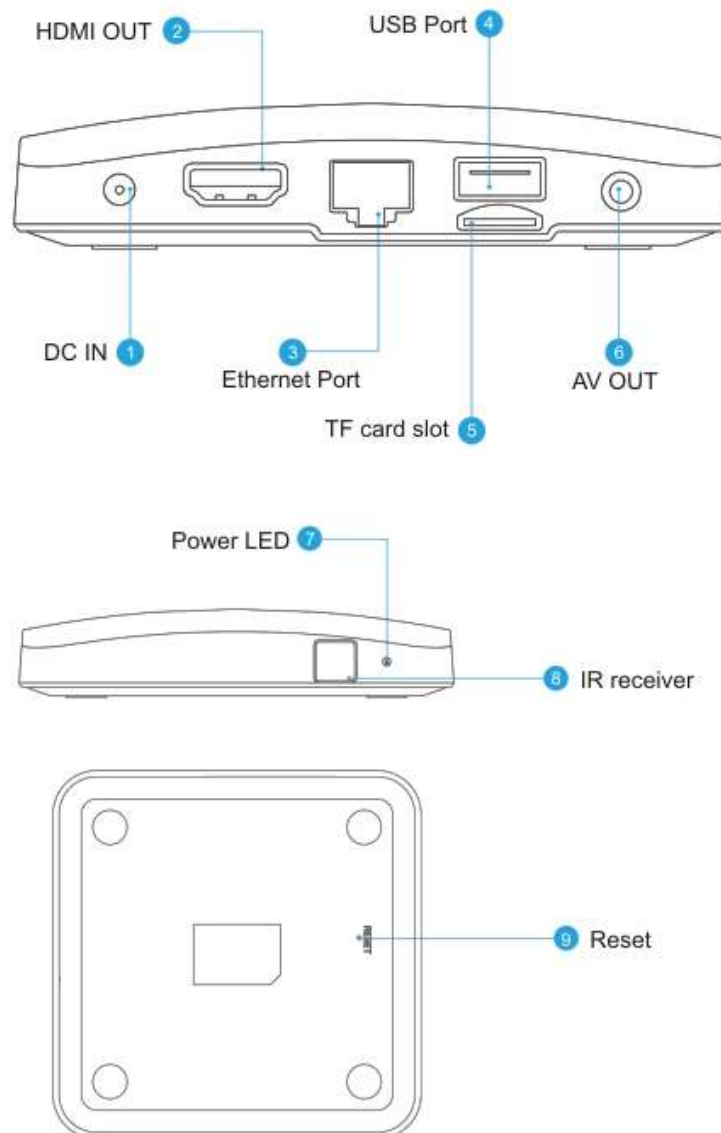

User manual*1

HDMI Cable×1

USB Cable×1

Android TV Box

DC charger×1

IR Remote controller×1

User manual

2. Product appearance

- ① DC IN
- ② HDMI OUT
- ③ Ethernet port(LAN port)
- ④ USB port
- ⑤ TF card slot
- ⑥ AV OUT
- ⑦ Power LED
- ⑧ IR receiver
- ⑨ Reset

3. Installation

- ① Connect to TV

With HDMI high-definition output and AV composite video output function, you can enjoy visual pleasure simply by connecting PV0006 and TV set with HDMI cable.

- ② start up

After the box connects the power supply, it will automatically start system.

③ Networking

PV0006 TV box support both the wired and wireless network Access.

- Wire Access: Connect the router and the PV0006 TV box by one networking cable via Ethernet port (LAN port) (the networking cable is required to be purchased individually).
- Wireless Access: Go to the “Networking setting” of the box, select the available Wi-Fi hot points.

Completion!

Now please freely enjoy the audio-visual experience of the PV0006 TV box.

4. introduction of remote control

 power on/off			
	Homepage		Menu
	Back		Browse menu
	Volume-		Volume+
			
OK: Identify key Direction key :up/down/left/right			