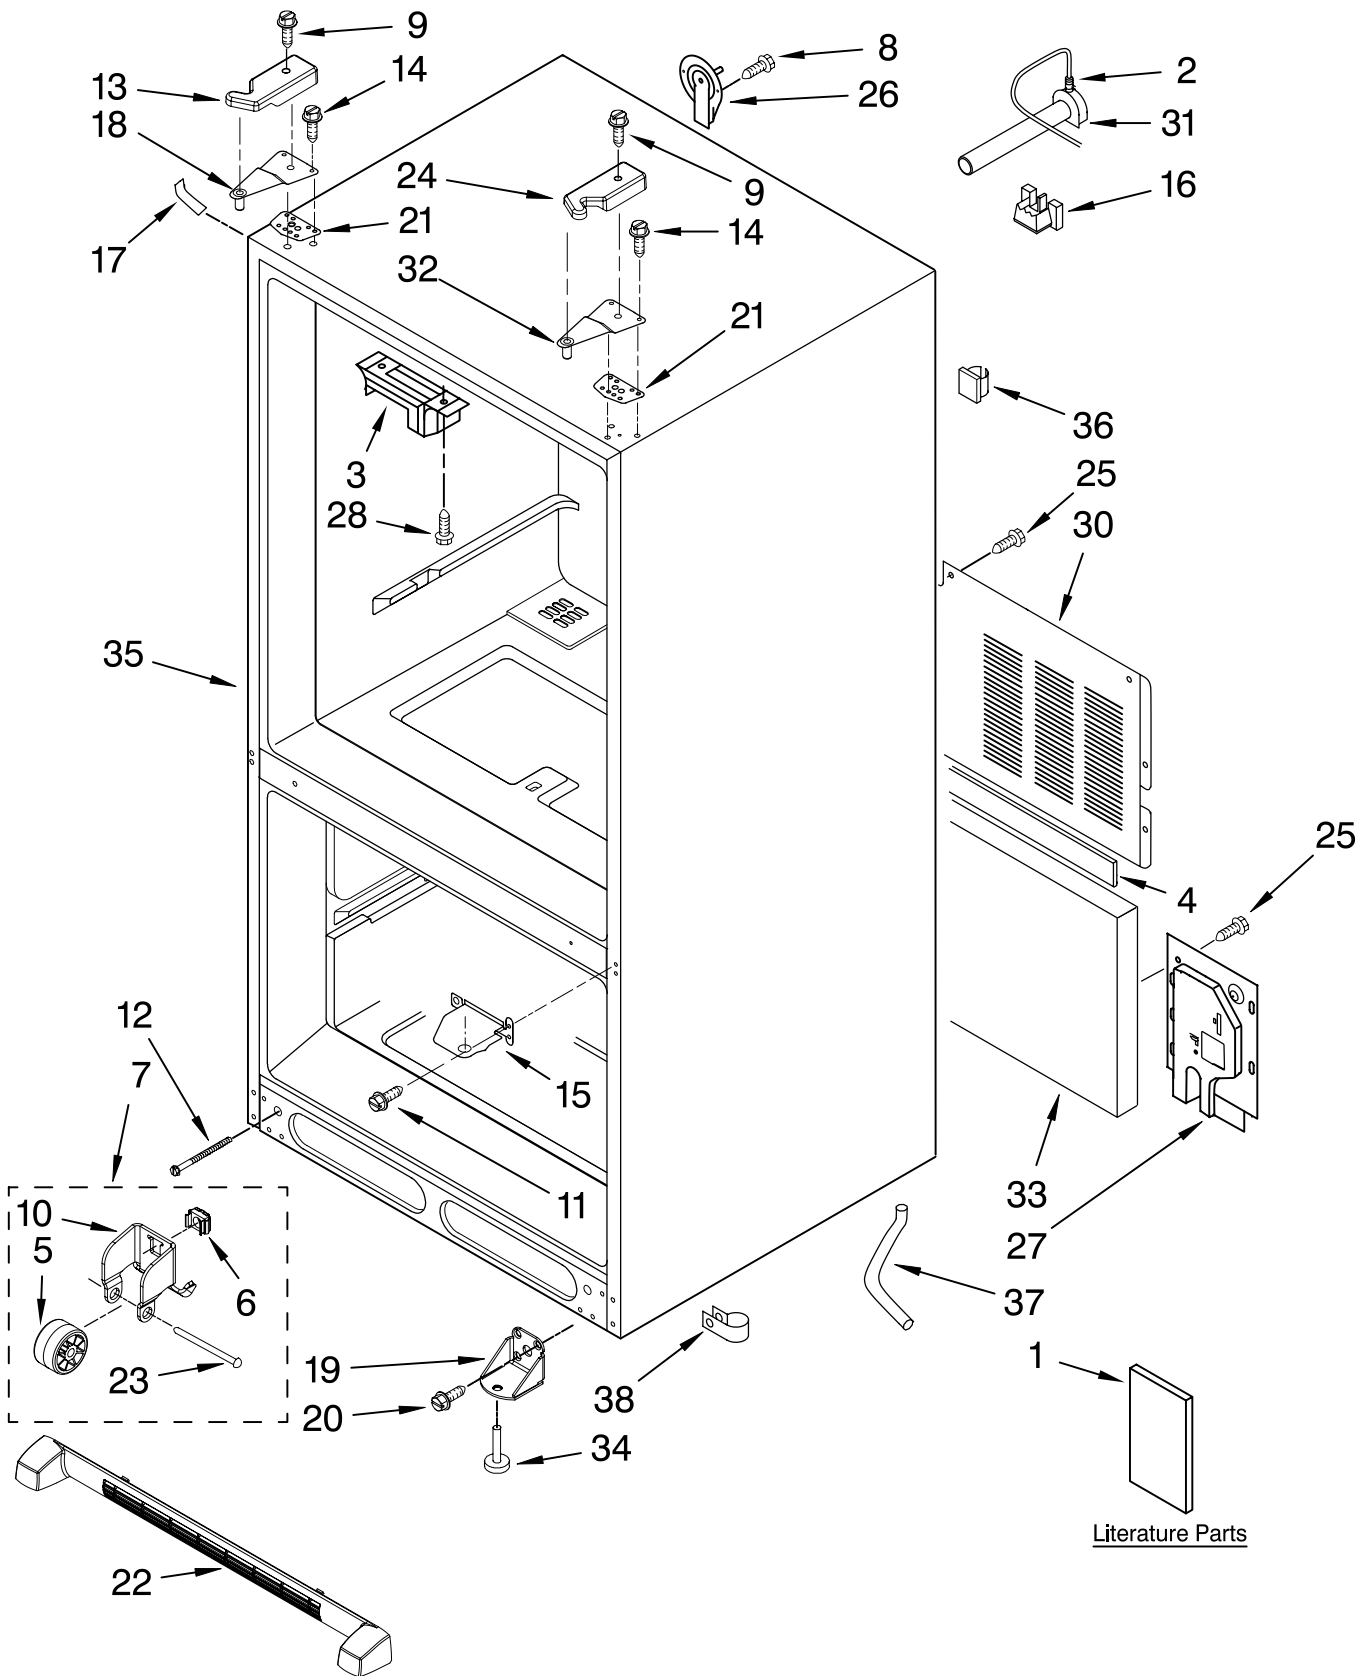

For Models: KBFS25EVWH00, KBFS25EVBL00, KBFS25EVMS00, KBFS25EVSS00
(White) (Black) (Monochromatic Stainless) (Stainless)

FOR ORDERING INFORMATION REFER TO PARTS PRICE LIST

CABINET PARTS

For Models: KBFS25EVWH00, KBFS25EVBL00, KBFS25EVMS00, KBFS25EVSS00
(White) (Black) (Monochromatic Stainless) (Stainless)

Illus. No.	Part No.	DESCRIPTION	Illus. No.	Part No.	DESCRIPTION	Illus. No.	Part No.	DESCRIPTION
1		Literature Parts	13		Cover, Left Hinge	23	M1205302	Pin
	W10198858	Tech Sheet		67007156	White	24		Cover, Right Hinge
	W10187309	Owners Manual		67006726	Black		12629801W	White
	W10187812	Tag, Energy		12629803AP	Apollo Grey		12629801B	Black
2	8170414	Elbow, Fill Tube	14	67006303	Screw		12629801AP	Apollo Grey
3	67003405	Plate, Pivot	15		Hinge, Center (RT)	25	67006425	Screw
4	8170924	Gasket		67002028	White	26	67003331	Cover, Water Line
5	67005127	Roller		12655103ED	Black	27	67004098	Cover, Water Valve
6	M0286708	Nut, Speed		12655102AP	Apollo Grey	28	67006669	Screw
7	67006118	Roller Assembly	16	67004092	Block, Filter	30	B5759649	Cover, Unit
8	67006287	Screw	17		Cover, Corner	31	67004099	Fill Tube Assy.
9	67006521	Screw		67003484	White	32	12626910ED	Hinge, Top Right
10	12456801	Bracket, Roller		67003485	Black	33	67003796	Insulation, Sound
11	67006380	Screw		12587703AP	Apollo Grey	34	67003868	Foot Brake
12	67006611	Bolt, Adjusting (Front)	18	12626911ED	Hinge, Top Left	35		Cabinet (Not a Serviceable Part)
			19	W10208641	Bracket, Foot (2)	36	M0104106	Clip
			20	67006564	Screw	37	W10164397	Tube, Drain
			21	12579702	Shim, Hinge	38	W10157973	Clip, Drain Tube
			22		Grille Assembly (Includes Clips)			
				67006377	White			
				67006375	Black			
				12880103AP	Apollo Grey			

FOR ORDERING INFORMATION REFER TO PARTS PRICE LIST