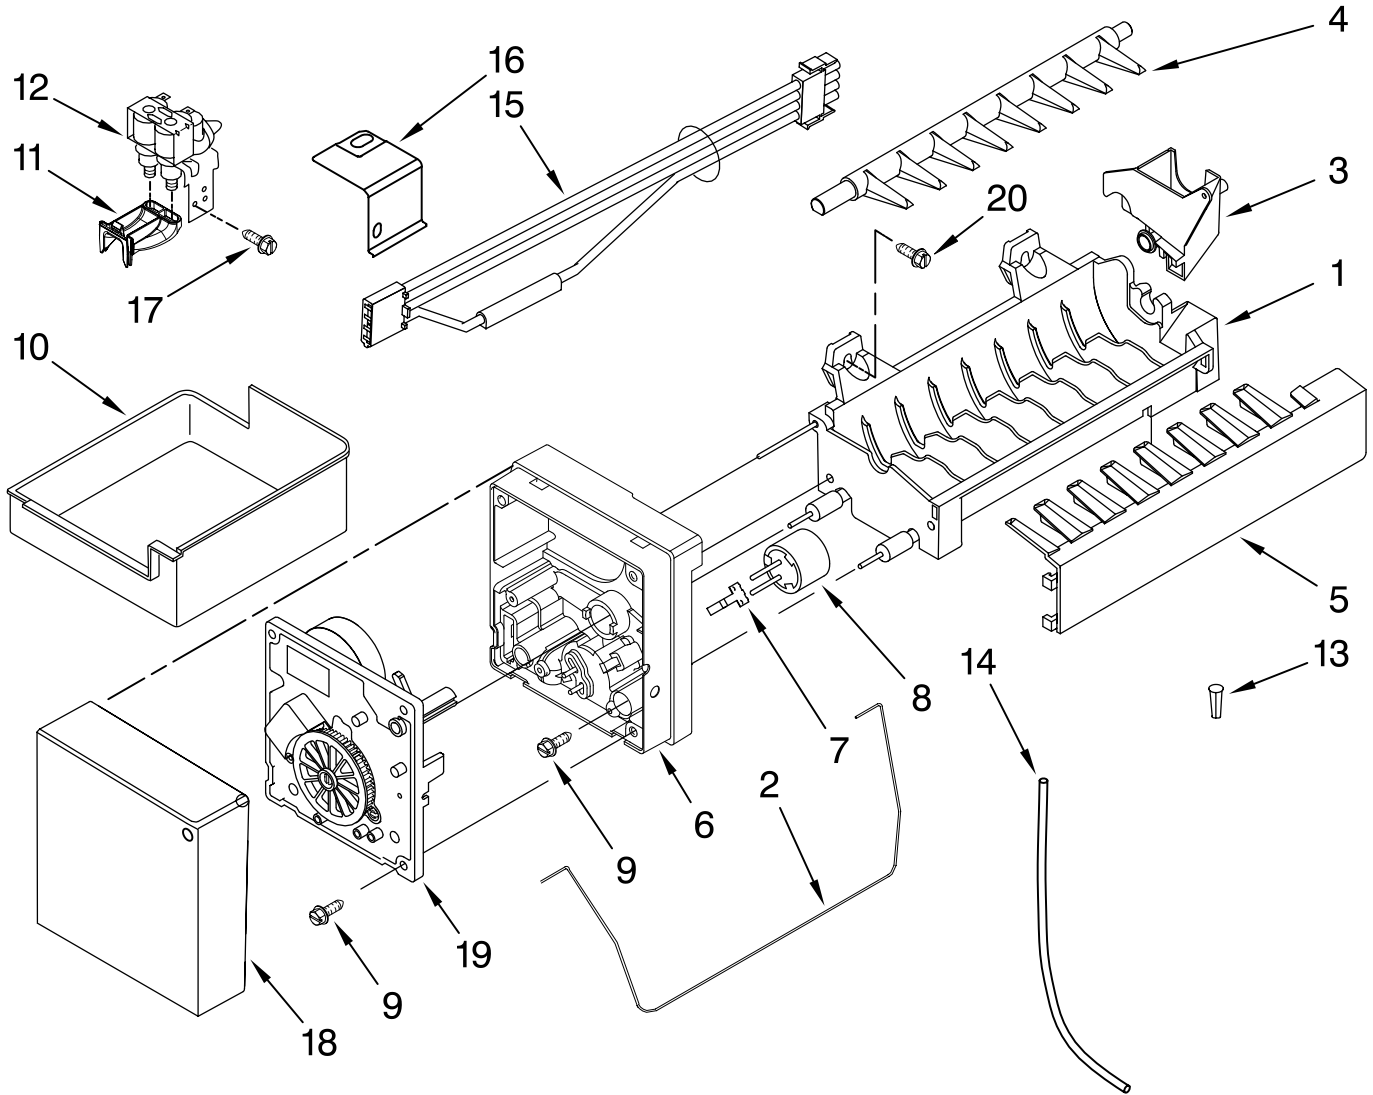

ICEMAKER PARTS

For Models: KBFS25EVWH00, KBFS25EVBL00, KBFS25EVMS00, KBFS25EVSS00
(White) (Black) (Monochromatic Stainless) (Stainless)

Illus. No.	Part No.	DESCRIPTION
1		Mold & Heater Assembly (Not Available --- Order 8170937)
2	67004028	Arm, Shutoff
3	628356	Bearing & Inlet
4	627843	Ejector
5	2182124	Ice Stripper
6	2195914	Support & Motor Assembly
7	2315522	Retainer, Thermostat
8		Thermostat (Not Available --- Order D7824706Q)

Illus. No.	Part No.	DESCRIPTION
9	681249	Screw (2)
10	67001255	Pan, Ice
11	67004101	Bracket, Tube Support
12	67006531	Valve, Water Inlet
13	A3223101	Insert, Tube
14	67003729	Tubing, Plastic
15	W10146389	Harness, Ice Maker
16	625910	Bracket
17	681390	Screw
18	67004710	Cover

Illus. No.	Part No.	DESCRIPTION
19		Module Assembly (Not Available --- Order D7824706Q)
20	67006287	Screw
100	W10122519	Complete Ice maker

Following Parts Not Illustrated

- 8170943 Screw, Bracket
- 8170944 Retainer, Tube
- 4343694 Screw
- 4344548 Coupling

FOR ORDERING INFORMATION REFER TO PARTS PRICE LIST