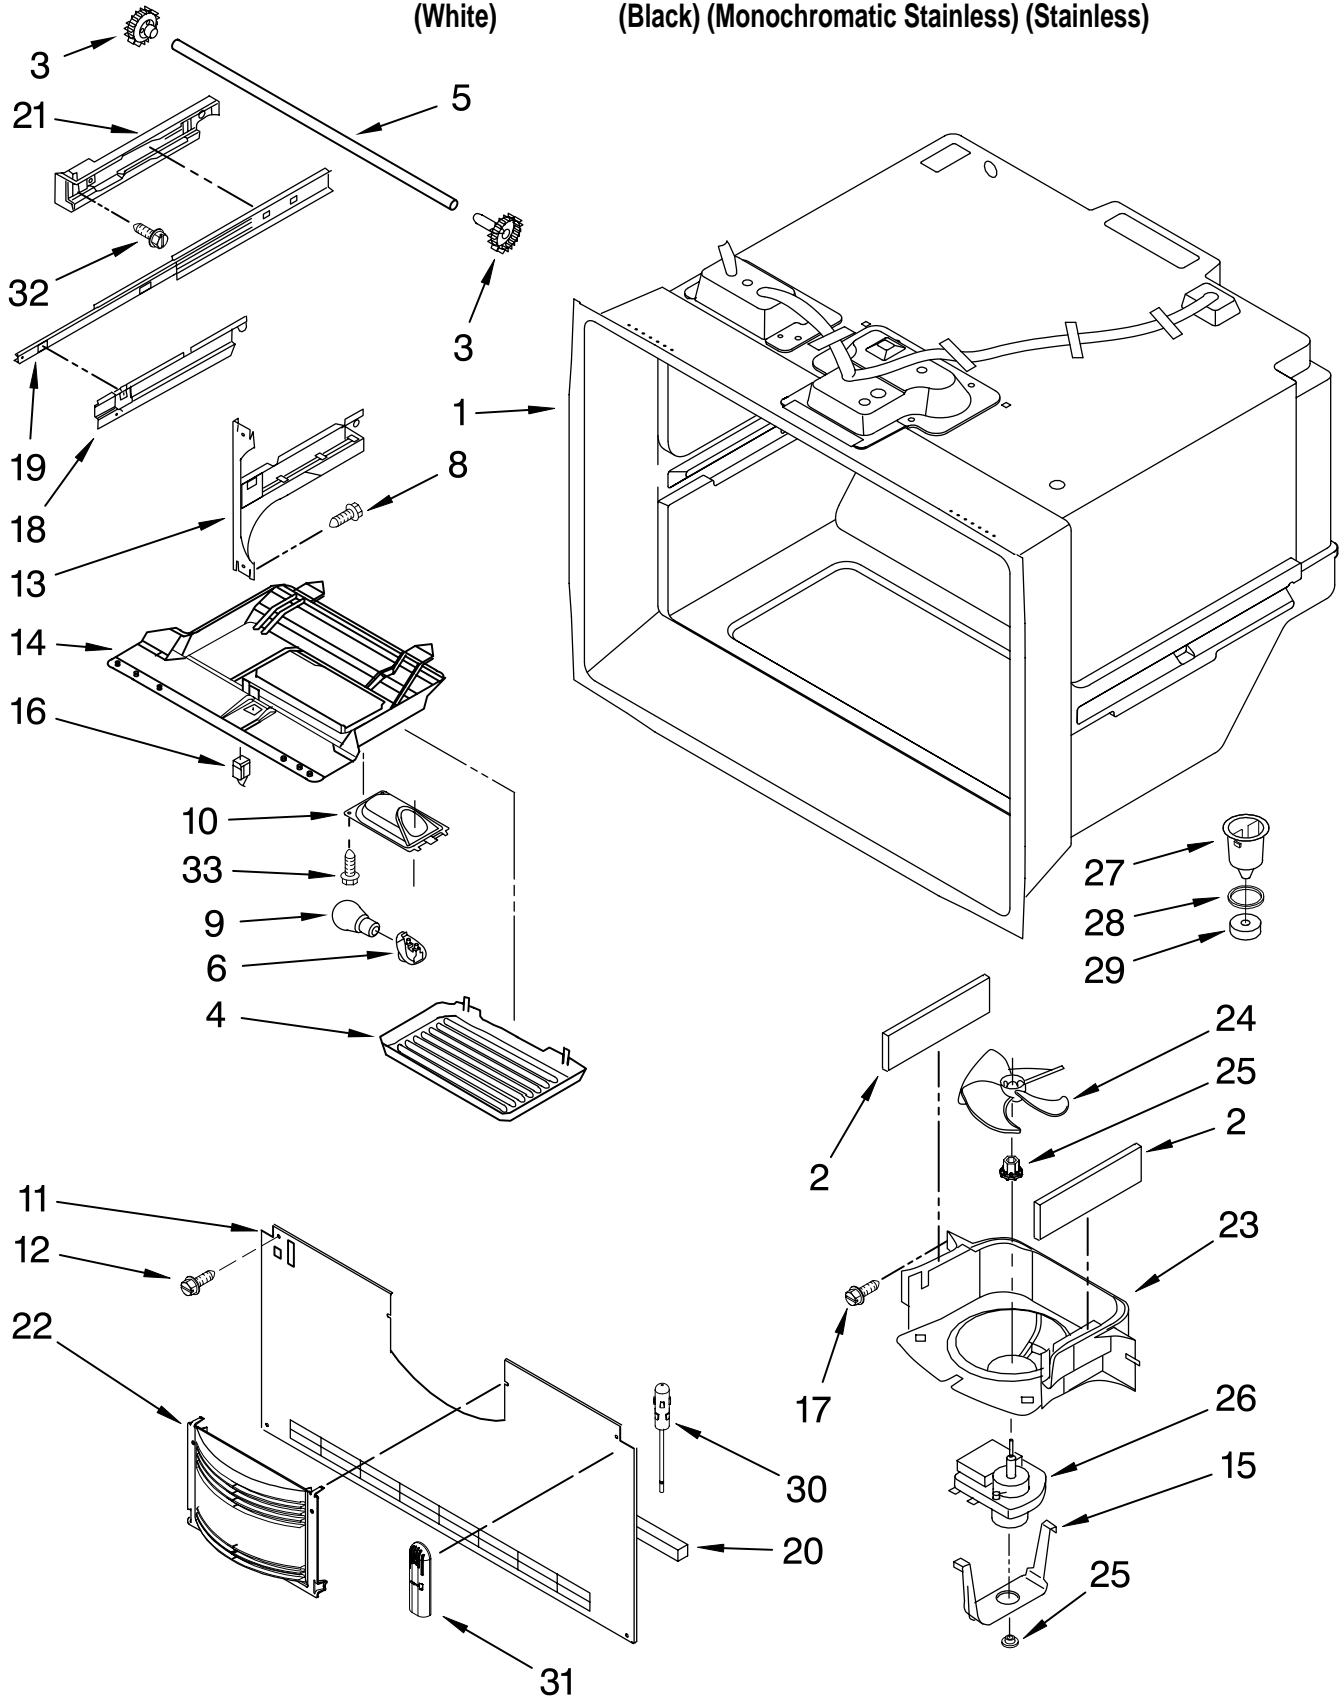

FREEZER LINER PARTS

For Models: KBFS25EVWH00, KBFS25EVBL00, KBFS25EVMS00, KBFS25EVSS00
(White) (Black) (Monochromatic Stainless) (Stainless)

FOR ORDERING INFORMATION REFER TO PARTS PRICE LIST

FREEZER LINER PARTS

For Models: KBFS25EVWH00, KBFS25EVBL00, KBFS25EVMS00, KBFS25EVSS00
(White) (Black) (Monochromatic Stainless) (Stainless)

Illus. No.	Part No.	DESCRIPTION
1		Liner (Not A Serviceable Part)
2	67001291	Gasket, Foam
3	12002497	Gear (Includes RT & LT)
4	67003905	Cover, Light
5	67004017	Shaft
6	67002216	Socket, Light
8	67006473	Screw
9	A0282812	Bulb, Light
10	67001035	Housing, Light
11	67005873	Cover, Evaporator
12	67006425	Screw
13		Bracket, Door
	W10122147	Left
	W10122148	Right
14	67003906	Housing, Lighting
15	W10167028	Clip, Evap Motor
16	67005653	Switch, Light
17	67006406	Screw
18		Cradle, Basket
	W10187668	Left
	W10187667	Right
19	W10120018	Slide, Drawer (2)
20	67003731	Gasket, Bottom
21		Bracket, Slide
	W10122147	Left
	W10122148	Right
22	W10175909	Cover, Fan Shroud
23	W10167023	Shroud, Evap Fan
24	2169142	Blade, Fan (Evaporator)
25	W10150583	Grommet (2)
26	W10199049	Motor, Evaporator
27	D7753903	Funnel, Drain
28	M0500703	Seal
29	B8381501	Gasket
30	12002355	Thermistor
31	67003924	Cover, Thermistor
32	67006406	Screw
33	67006530	Screw

Following Parts Not Illustrated

67006095 Harness, Lights
(Freezer)