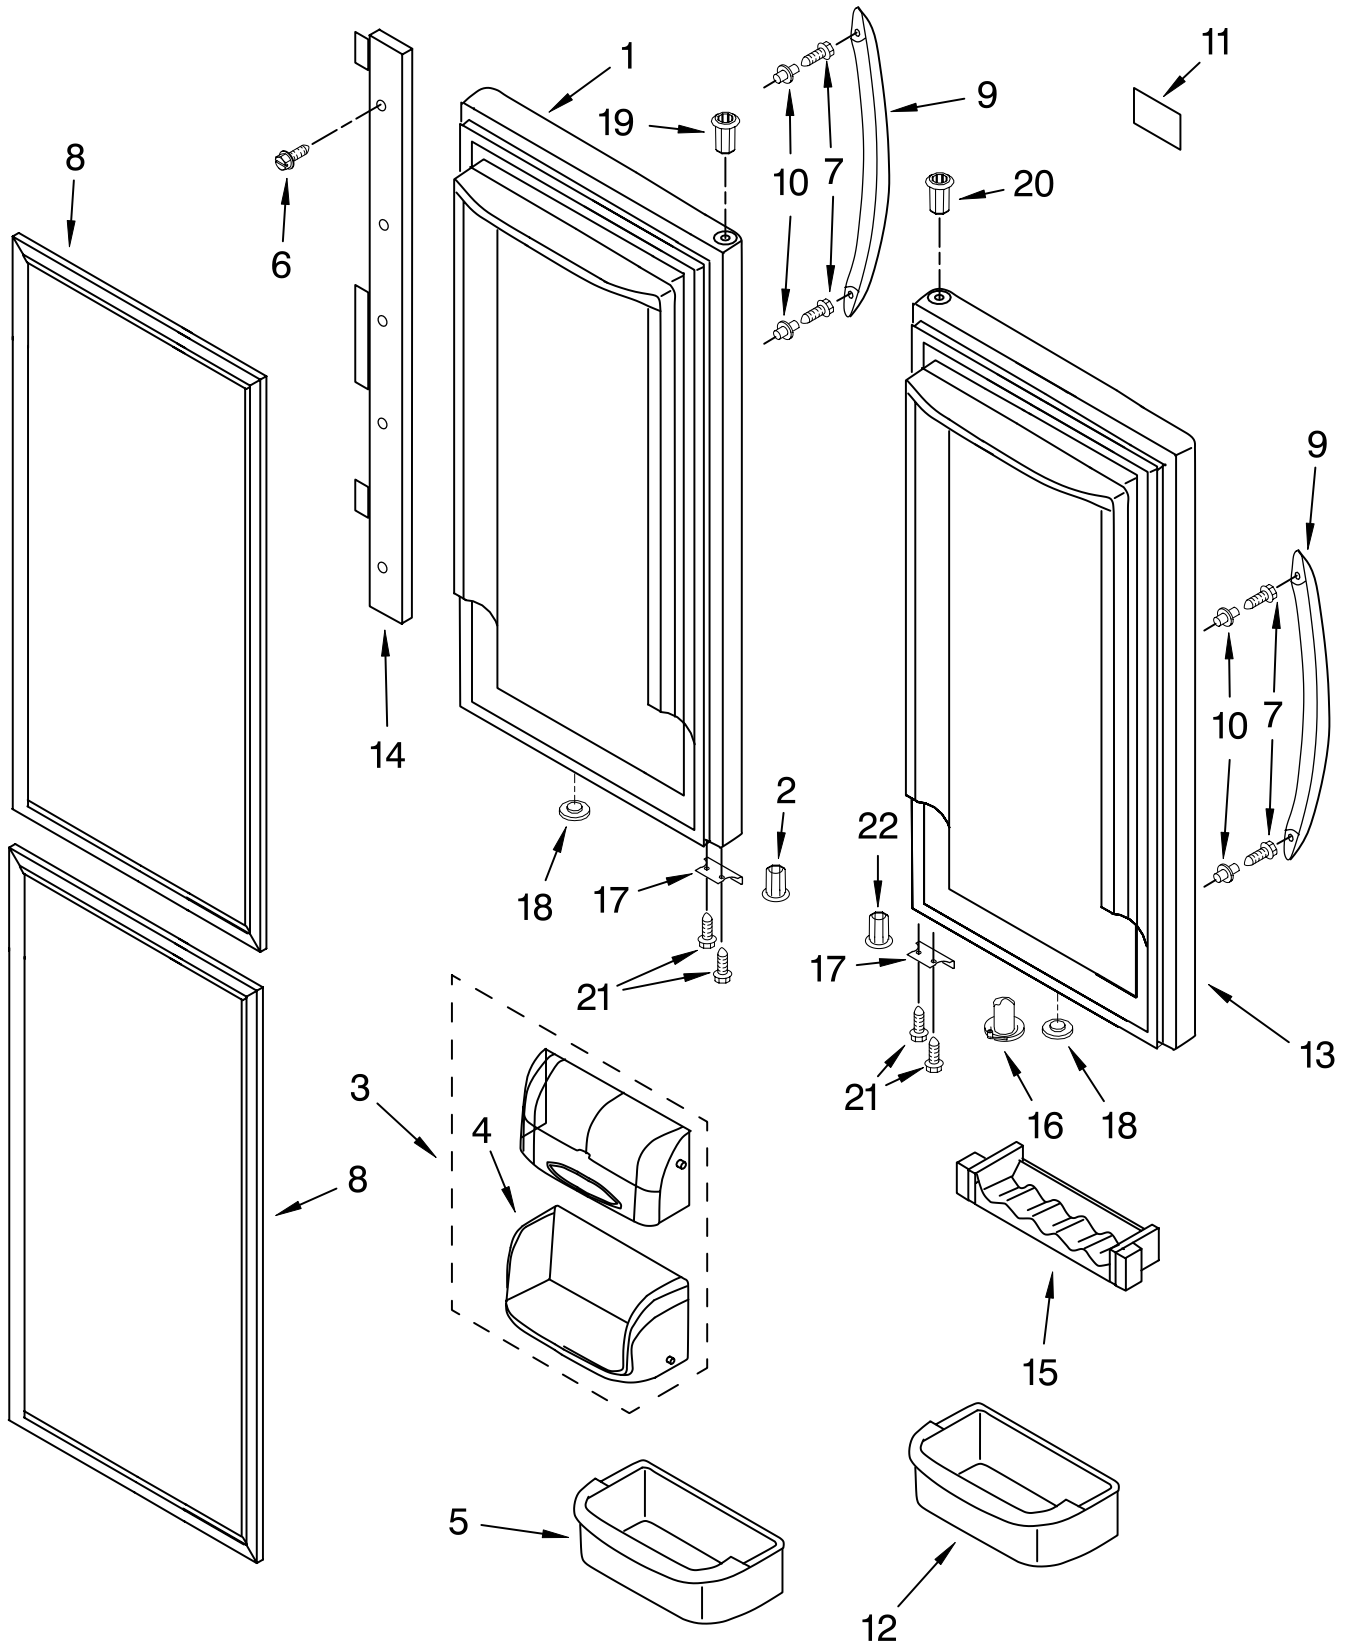

REFRIGERATOR LINER PARTS

For Models: KBFS25EVWH00, KBFS25EVBL00, KBFS25EVMS00, KBFS25EVSS00
(White) (Black) (Monochromatic Stainless) (Stainless)

Illus. No.	Part No.	DESCRIPTION
1		Liner (Not A Serviceable Part)
2	67004078	Bracket, Control and Lights
3	W10175936	Overlay
4	W10203324	Housing
5	W10207861	Electronic Control
6	C3680310	Switch, Light
7	67003897	Cover, Light
8	67003901	Housing, Light
9	A0282812	Bulb, Light
10	Y12570701	Socket, Light
11	67003900	Insert, Damper Cover
12	67006602	Screw
13	67003899	Cover, Damper
14	67006604	Insulation
15	W10127429	Control, Damper
16	12002355	Thermistor
17	61006182	Union, Tube
18	W10117358	Insulation, Tank
19	W10153959	Tank, Water
20	W10158503	Dispenser
21	67006287	Screw
23	67006524	Housing, Filter Head
24	12568001	Cover, Filter
25	UKF8001	Filter, Water
26	12664501	Head, Filter
27	B8390302	Clip, Waterline
28	67006415	Screw
29	67005674	Facade, Dispenser
30	12575501	Switch, Limit
31	67002742	Plate, Switch
32	67002816	Clip, Water Tube
33	67003728	Guide, Water Line

Following Parts Not Illustrated

67005417 Harness, Control (Refrigerator) (Includes # 16)

REFRIGERATOR DOOR PARTS

For Models: KBFS25EVWH00, KBFS25EVBL00, KBFS25EVMS00, KBFS25EVSS00
(White) (Black) (Monochromatic Stainless) (Stainless)

FOR ORDERING INFORMATION REFER TO PARTS PRICE LIST