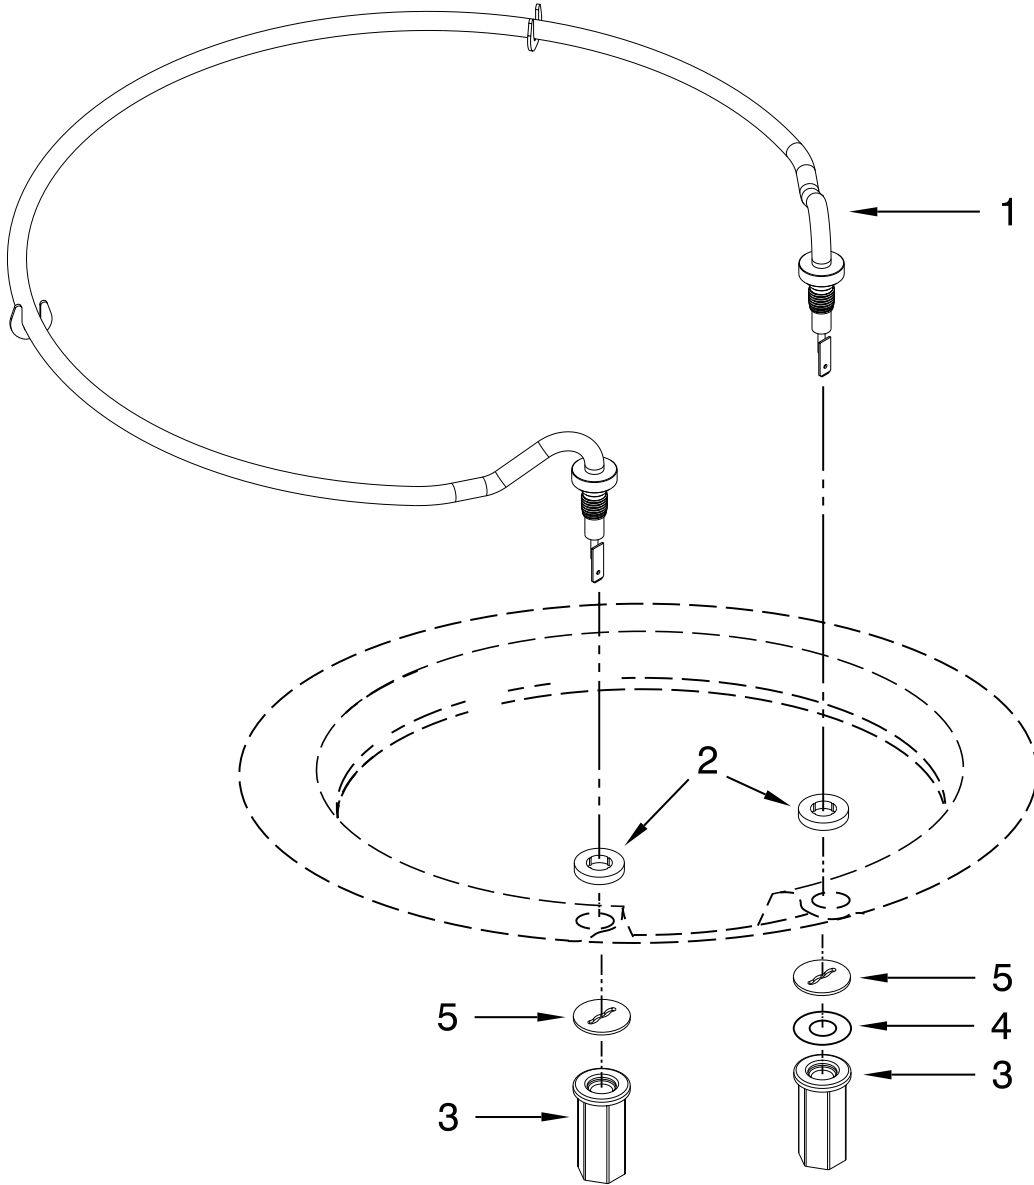

HEATER PARTS

For Models: KUDS30IXBL7, KUDS30IXWH7, KUDS30IXBT7, KUDS30IXSS7
(Black) (White) (Biscuit) (Stainless)

Illus. No.	Part No.	DESCRIPTION
1	W10329322	Heater Element Assembly (Also Includes Item 2)
2	717273	Washer, Heater Element
3	8268548	Nut, Heater Element
4	3400931	Retainer, Spring Grip
5	W10343251	Shield, Heater Nut

NOTE: If heater element is removed, it must be replaced.

FOR ORDERING INFORMATION REFER TO PARTS PRICE LIST