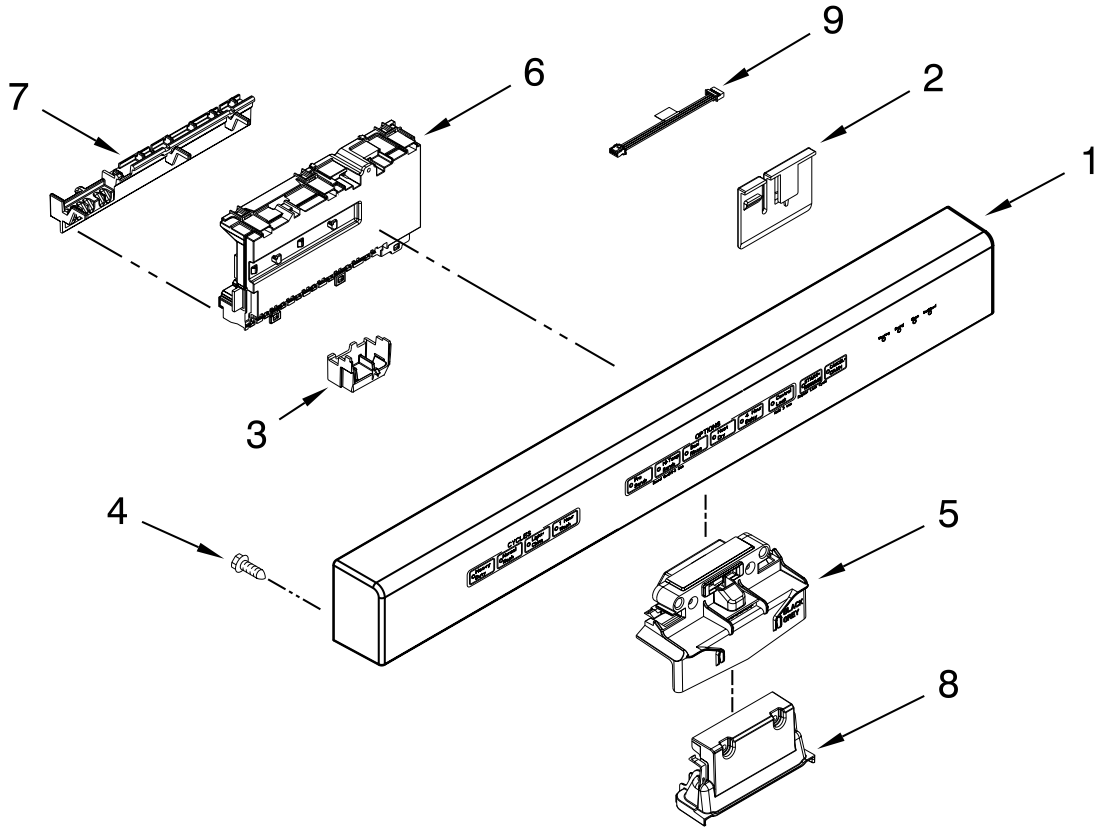

Illus. No.	Part No.	DESCRIPTION
1		Literature Parts
	W10321621	Instructions, Installation
	W10395348	Energy Guide
	W10300928	Guide, Use & Care English/French
	W10300596	Guide, Use & Care Spanish
	W10321878	Tech Sheet/English
	W10321879	Tech Sheet/French
2		Arm, Hinge
	8534854	Left
	8534853	Right
3	W10321449	Vapor Barrier Assembly
4	W10385107	Insulation, Toe Panel
5		Access Panel
	W10368715	Black
	W10368716	White
	W10368717	Biscuit
6		Panel, Full Front (Includes Items 8 & 9)
	W10195532	Black
	W10195533	White
	W10195534	Biscuit
	W10195531	Stainless
7	W10315897	Insulation, Front Panel
8		Nameplate
	W10243392	Black
	W10243393	White
	W10243394	Biscuit
	W10243391	Stainless
9		Pocket Assembly
	W10195653	Black
	W10195654	White
	W10195655	Biscuit
	W10195656	Stainless
10	3400071	Screw
11		Fastener
	W10331789	Black
	W10331793	White
	W10331794	Biscuit
12	304392	Screw
13	W10194911	Bracket, Panel Control
14	W10354790	Block, Foam
15	W10350437	Insulation, Three Layer

FOR ORDERING INFORMATION REFER TO PARTS PRICE LIST

CONTROL PANEL AND LATCH PARTS

For Models: KUDS30IXBL7, KUDS30IXWH7, KUDS30IXBT7, KUDS30IXSS7

(Black)

(White)

(Biscuit)

(Stainless)

Illus. No.	Part No.	DESCRIPTION
1	W10386813	Console Assembly Black
	W10386814	White
	W10386815	Biscuit
	W10386816	Stainless
2	W10195237	Clip, Control
3	W10401190	Box, Connector
4	W10348409	Screw
5	W10380262	Latch Assembly (Includes Switch)
6	W10461372	Control, Electronic
7	W10194937	Brace, Connector
8	W10195718	Handle Black
	W10195833	White
	W10195834	Biscuit
	W10195835	Midnight Grey
9	W10195666	Jumper