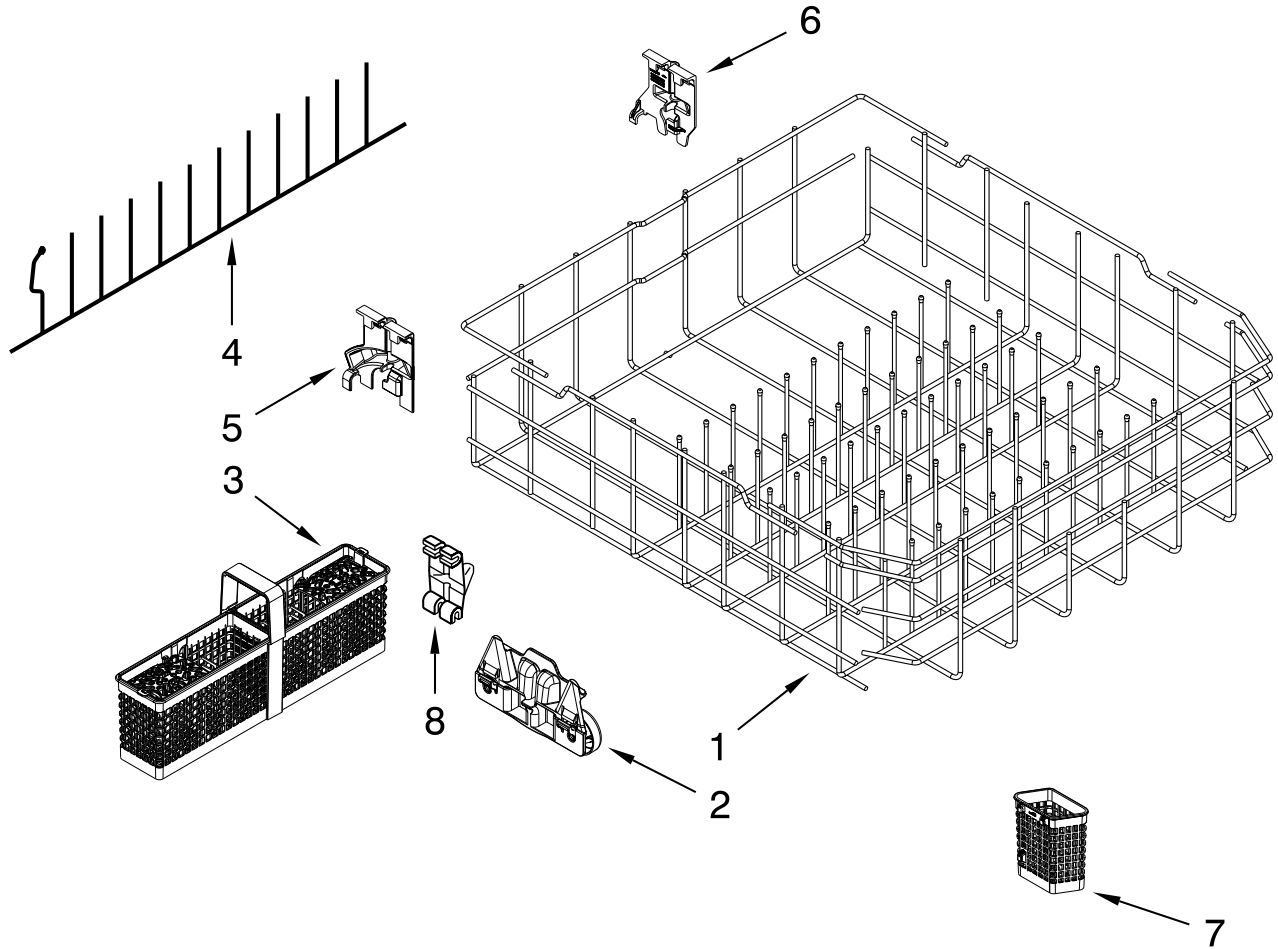

FOR ORDERING INFORMATION REFER TO PARTS PRICE LIST

LOWER RACK PARTS

For Models: KUDS30IXBL7, KUDS30IXWH7, KUDS30IXBT7, KUDS30IXSS7

(Black)

(White)

(Biscuit)

(Stainless)

Illus. No.	Part No.	DESCRIPTION
1	W10056271	Lower Rack
2	W10195416	Wheel & Transport Assembly
3	W10195723	Basket, Silverware
4	W10056272	Tine, Row
5	W10078215	Retainer, Tine Row
6	W10078227	Clip, Pivot
7	W10482109	Basket, Utensil
8	W10175279	Retainer, Tine Row