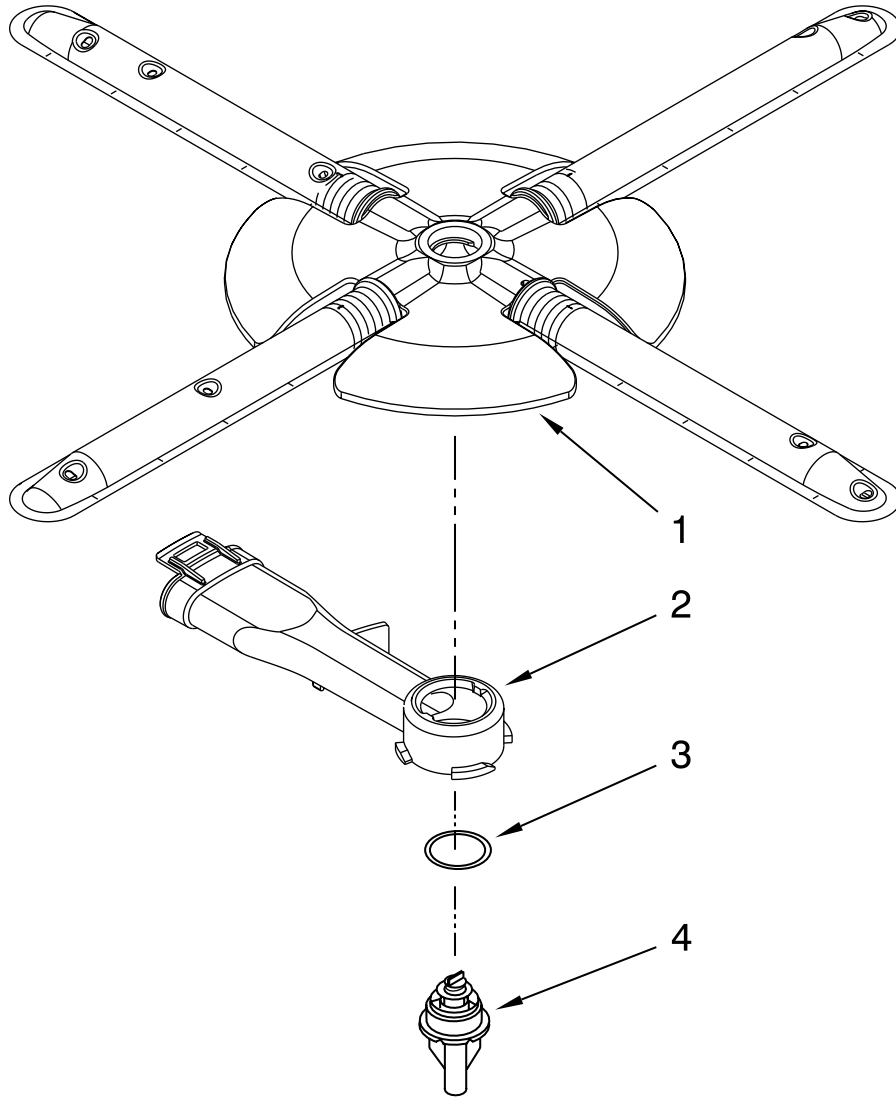

FOR ORDERING INFORMATION REFER TO PARTS PRICE LIST

LOWER RACK PARTS

For Models: KUDS30IXBL7, KUDS30IXWH7, KUDS30IXBT7, KUDS30IXSS7

(Black)

(White)

(Biscuit)

(Stainless)

Illus. No.	Part No.	DESCRIPTION
1	W10056271	Lower Rack
2	W10195416	Wheel & Transport Assembly
3	W10195723	Basket, Silverware
4	W10056272	Tine, Row
5	W10078215	Retainer, Tine Row
6	W10078227	Clip, Pivot
7	W10482109	Basket, Utensil
8	W10175279	Retainer, Tine Row

LOWER WASHARM AND STRAINER PARTS

For Models: KUDS30IXBL7, KUDS30IXWH7, KUDS30IXBT7, KUDS30IXSS7

(Black)

(White)

(Biscuit)

(Stainless)

Illus. No.	Part No.	DESCRIPTION
1	W10320510	Washarm Assembly
2	W10077899	Cap, Internal Rear Feed (Also Order Item 3)
3	8268340	Seal, Sprayarm
4	W10077898	Hub, Lwr Sprayarm (Also Order Item 3)