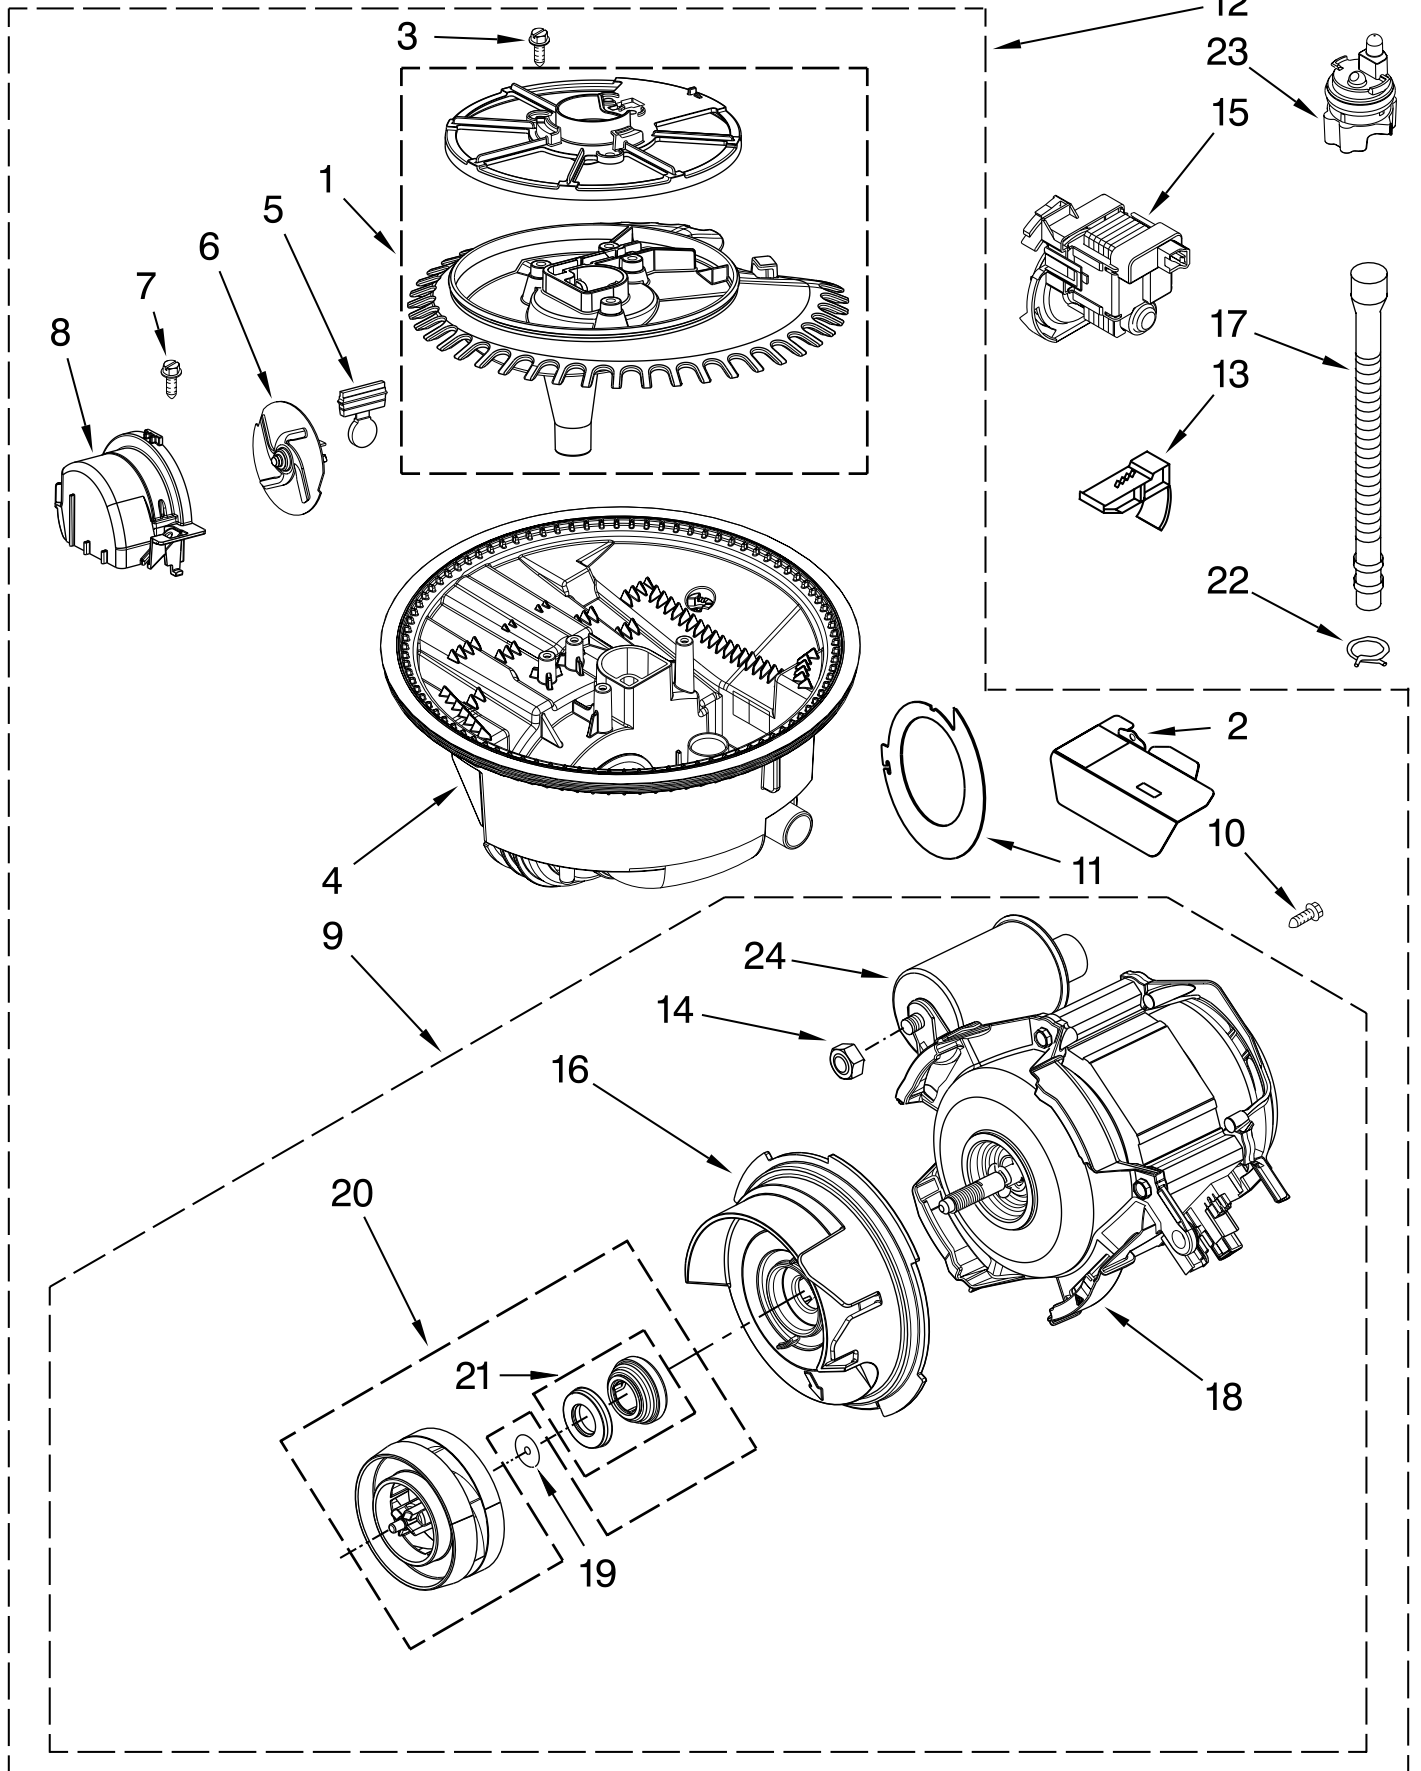

PUMP AND MOTOR PARTS

For Models: KUDS30IXBL7, KUDS30IXWH7, KUDS30IXBT7, KUDS30IXSS7

(Black)

(White)

(Biscuit)

(Stainless)

FOR ORDERING INFORMATION REFER TO PARTS PRICE LIST

PUMP, WASHARM AND MOTOR PARTS

For Models: KUDS30IXBL7, KUDS30IXWH7, KUDS30IXBT7, KUDS30IXSS7

(Black)

(White)

(Biscuit)

(Stainless)

Illus. No.	Part No.	DESCRIPTION
1	8534952	Accumulator Assy.
2	8283527	Shield
3	W10348405	Screw
4	8572618	Sump With Seal
5	8268375	Check Valve, Sump
6	W10083957	Chopper Assy.
7	9741232	Screw
8	8531857	Protector, Inlet
9	W10239404	Motor Assembly
10	3400217	Screw
11	W10084567	Screen, Separation
12	W10237169	Sump & Motor Assembly
13	W10300599	Tab, Sump
14	8533949	Nut
15	8558995	Pump, Drain
16	W10142656	Volute w/Seal (Also Order Items 19 & 21)
17	8269144	Hose, Drain
18	W10239401	Motor
19	8531018	Washer
20	8531017	Impeller
21	8268403	Face Seal Assembly (Also Order Item 19)
22	8269146	Hose Clamp
23	W10134017	Optical water Indicator
24	W10334457	Capacitor