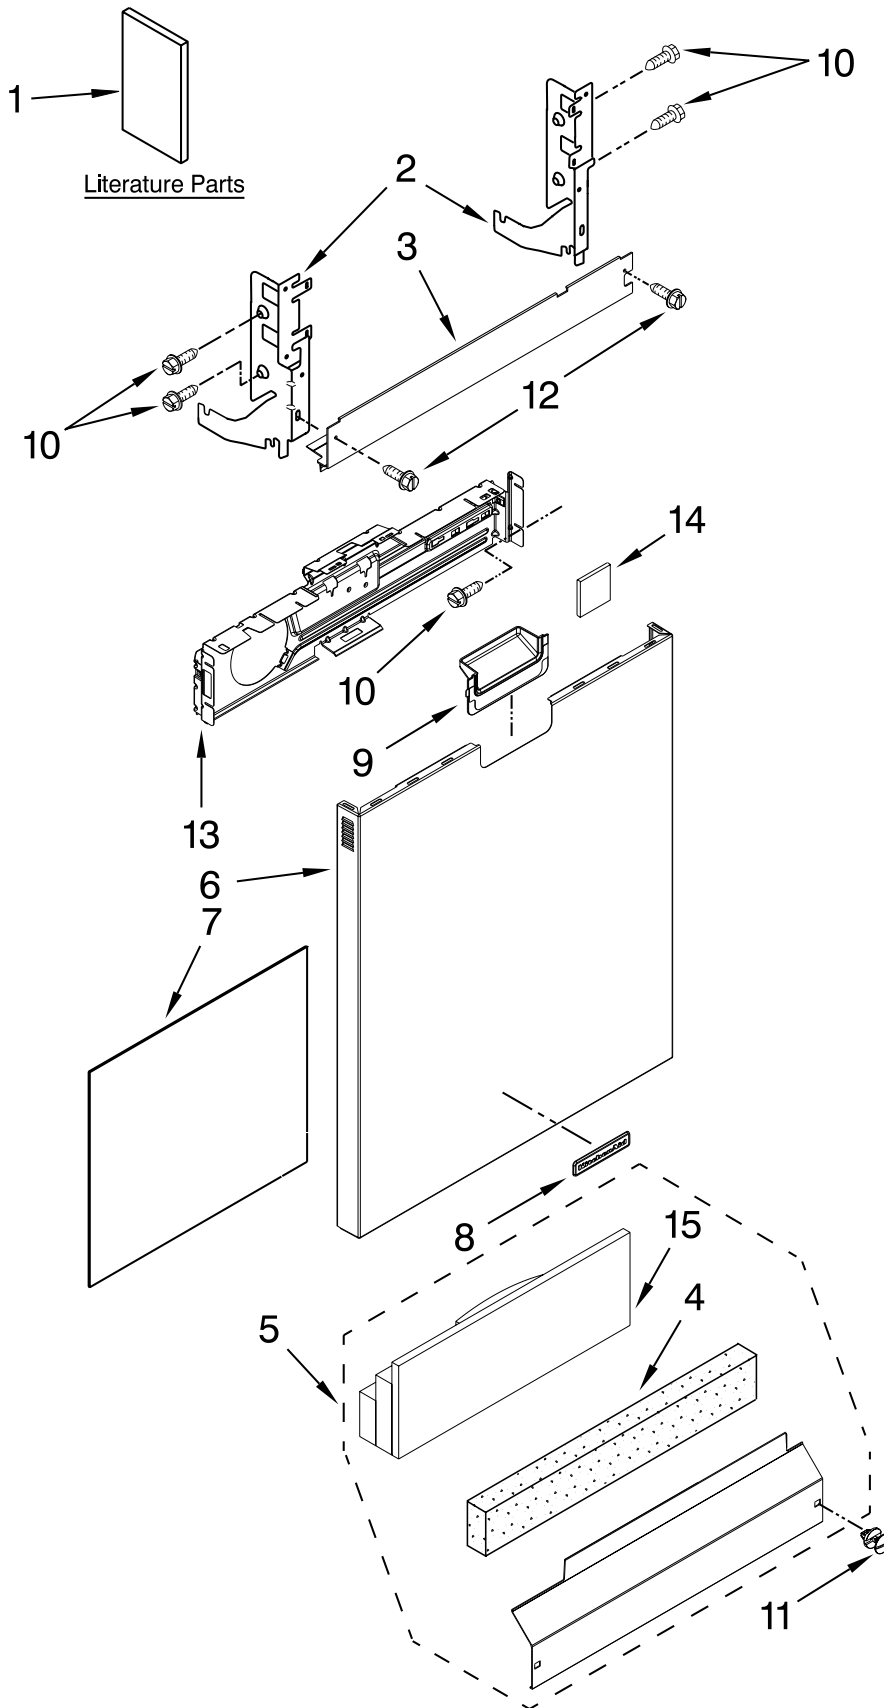

Illus. No.	Part No.	DESCRIPTION
1		Literature Parts
	W10321621	Instructions, Installation
	W10395348	Energy Guide
	W10300928	Guide, Use & Care English/French
	W10300596	Guide, Use & Care Spanish
	W10321878	Tech Sheet/English
	W10321879	Tech Sheet/French
2		Arm, Hinge
	8534854	Left
	8534853	Right
3	W10321449	Vapor Barrier Assembly
4	W10385107	Insulation, Toe Panel
5		Access Panel
	W10368715	Black
	W10368716	White
	W10368717	Biscuit
6		Panel, Full Front (Includes Items 8 & 9)
	W10195532	Black
	W10195533	White
	W10195534	Biscuit
	W10195531	Stainless
7	W10315897	Insulation, Front Panel
8		Nameplate
	W10243392	Black
	W10243393	White
	W10243394	Biscuit
	W10243391	Stainless
9		Pocket Assembly
	W10195653	Black
	W10195654	White
	W10195655	Biscuit
	W10195656	Stainless
10	3400071	Screw
11		Fastener
	W10331789	Black
	W10331793	White
	W10331794	Biscuit
12	304392	Screw
13	W10194911	Bracket, Panel Control
14	W10354790	Block, Foam
15	W10350437	Insulation, Three Layer

FOR ORDERING INFORMATION REFER TO PARTS PRICE LIST

CONTROL PANEL AND LATCH PARTS

For Models: KUDS30IXBL7, KUDS30IXWH7, KUDS30IXBT7, KUDS30IXSS7

(Black)

(White)

(Biscuit)

(Stainless)

Illus. No.	Part No.	DESCRIPTION
1	W10386813	Console Assembly Black
	W10386814	White
	W10386815	Biscuit
	W10386816	Stainless
2	W10195237	Clip, Control
3	W10401190	Box, Connector
4	W10348409	Screw
5	W10380262	Latch Assembly (Includes Switch)
6	W10461372	Control, Electronic
7	W10194937	Brace, Connector
8	W10195718	Handle Black
	W10195833	White
	W10195834	Biscuit
	W10195835	Midnight Grey
9	W10195666	Jumper

FOR ORDERING INFORMATION REFER TO PARTS PRICE LIST

INNER DOOR PARTS

For Models: KUDS30IXBL7, KUDS30IXWH7, KUDS30IXBT7, KUDS30IXSS7

(Black)

(White)

(Biscuit)

(Stainless)

Illus. No.	Part No.	DESCRIPTION
1	W10348409	Screw, Door
2	8281217	Screw
3	W10480715	Inner Door & Mastic Assembly
4	W10195543	Seal-Door Bottom