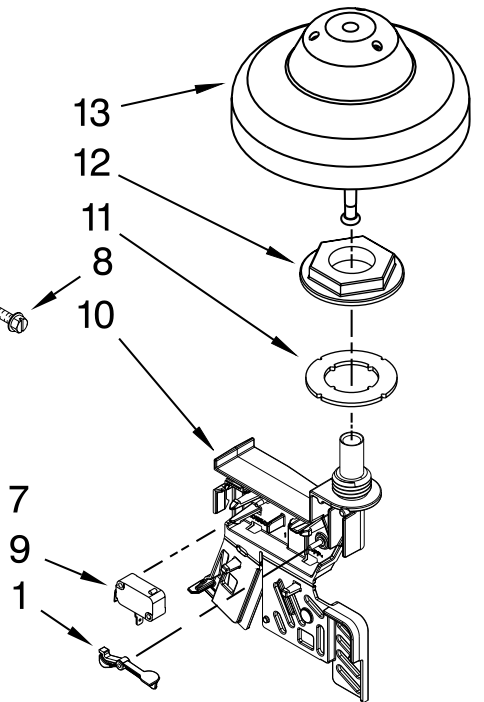

FOR ORDERING INFORMATION REFER TO PARTS PRICE LIST

INNER DOOR PARTS

For Models: KUDS30IXBL7, KUDS30IXWH7, KUDS30IXBT7, KUDS30IXSS7

(Black)

(White)

(Biscuit)

(Stainless)

Illus. No.	Part No.	DESCRIPTION
1	W10348409	Screw, Door
2	8281217	Screw
3	W10480715	Inner Door & Mastic Assembly
4	W10195543	Seal-Door Bottom

Illus. No.	Part No.	DESCRIPTION
5	W10195837	Barrier, Vapor Door
6	3400071	Screw
7	W10385977	Shield, Dispenser
8	W10304408	Dispenser, Assembly

Illus. No.	Part No.	DESCRIPTION
10	W10195007	Seal, Console/Door
11	W10434893	Wiring Harness
12	W10177098	Screw
13	W10462232	Bracket Dispenser

FOR ORDERING INFORMATION REFER TO PARTS PRICE LIST

FILL, DRAIN AND OVERFILL PARTS

For Models: KUDS30IXBL7, KUDS30IXWH7, KUDS30IXBT7, KUDS30IXSS7
 (Black) (White) (Biscuit) (Stainless)

Illus. No.	Part No.	DESCRIPTION
1	W10195037	Lever, Overfill Switch
2	8531412	Hose, Inlet
3	W10316375	Water Inlet (Also Order Items 4)
4	8531323	Gasket
5	W10213826	Nut, Inlet (Also Order Item 4)
6	371505	Clamp, Hose
7	W10316814	Fill Valve Assembly
8	304392	Screw
9	W10195039	Switch, Overfill Control
10	W10195035	Standpipe, Overfill (Also Order #11)
11	8531743	Gasket, Flat
12	W10195038	Nut, Standpipe
13	W10195036	Float & Retainer Assembly
14	W10292152	Miscellaneous Parts Bag (Contains 2 Hose Clamps, Screws & 2 Under Counter Brackets)
15	370445	Clamp, Hose
16	W10195750	Drain Loop with Check Valve Assembly
17	W10316376	Flapper