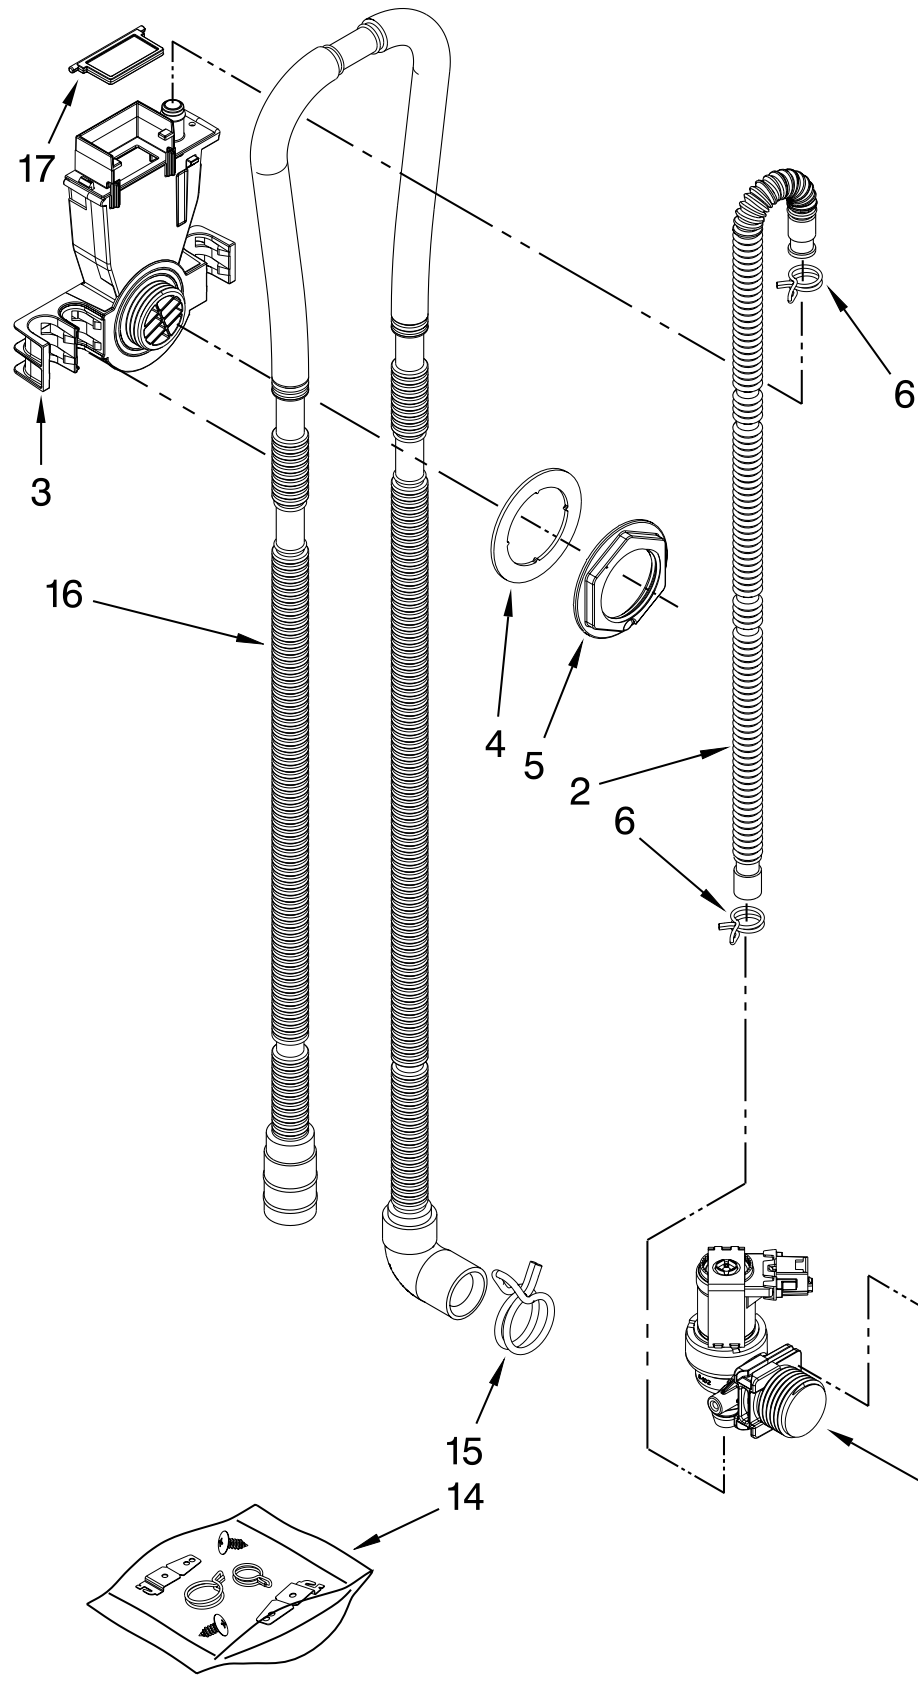

FILL, DRAIN AND OVERFILL PARTS

For Models: KUDS30IXBL7, KUDS30IXWH7, KUDS30IXBT7, KUDS30IXSS7
(Black) (White) (Biscuit) (Stainless)