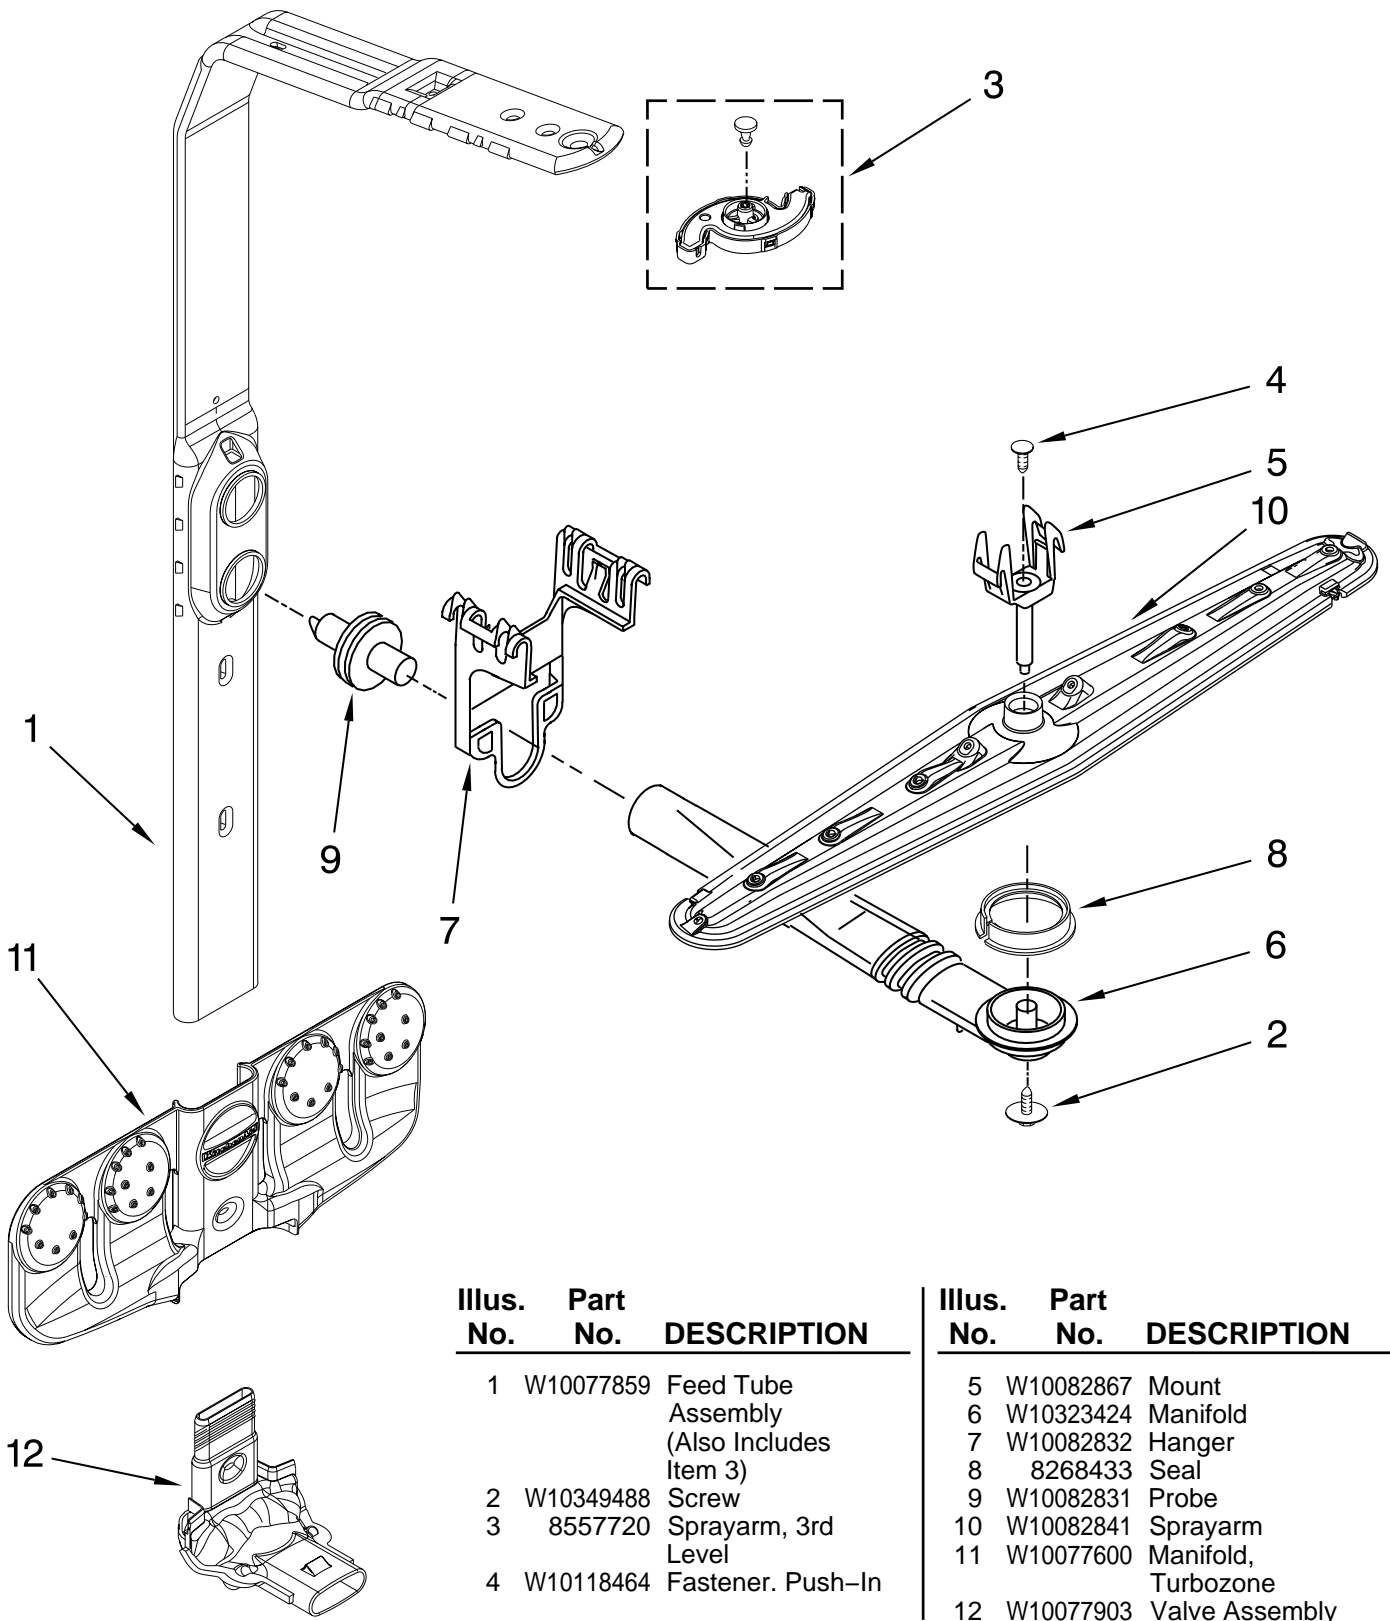

UPPER WASH AND RINSE PARTS

For Models: KUDS30IXBL7, KUDS30IXWH7, KUDS30IXBT7, KUDS30IXSS7

(Black)

(White)

(Biscuit)

(Stainless)

Illus. Part
No. No. DESCRIPTION

- 1 W10077859 Feed Tube Assembly (Also Includes Item 3)
- 2 W10349488 Screw
- 3 8557720 Sprayarm, 3rd Level
- 4 W10118464 Fastener. Push-In