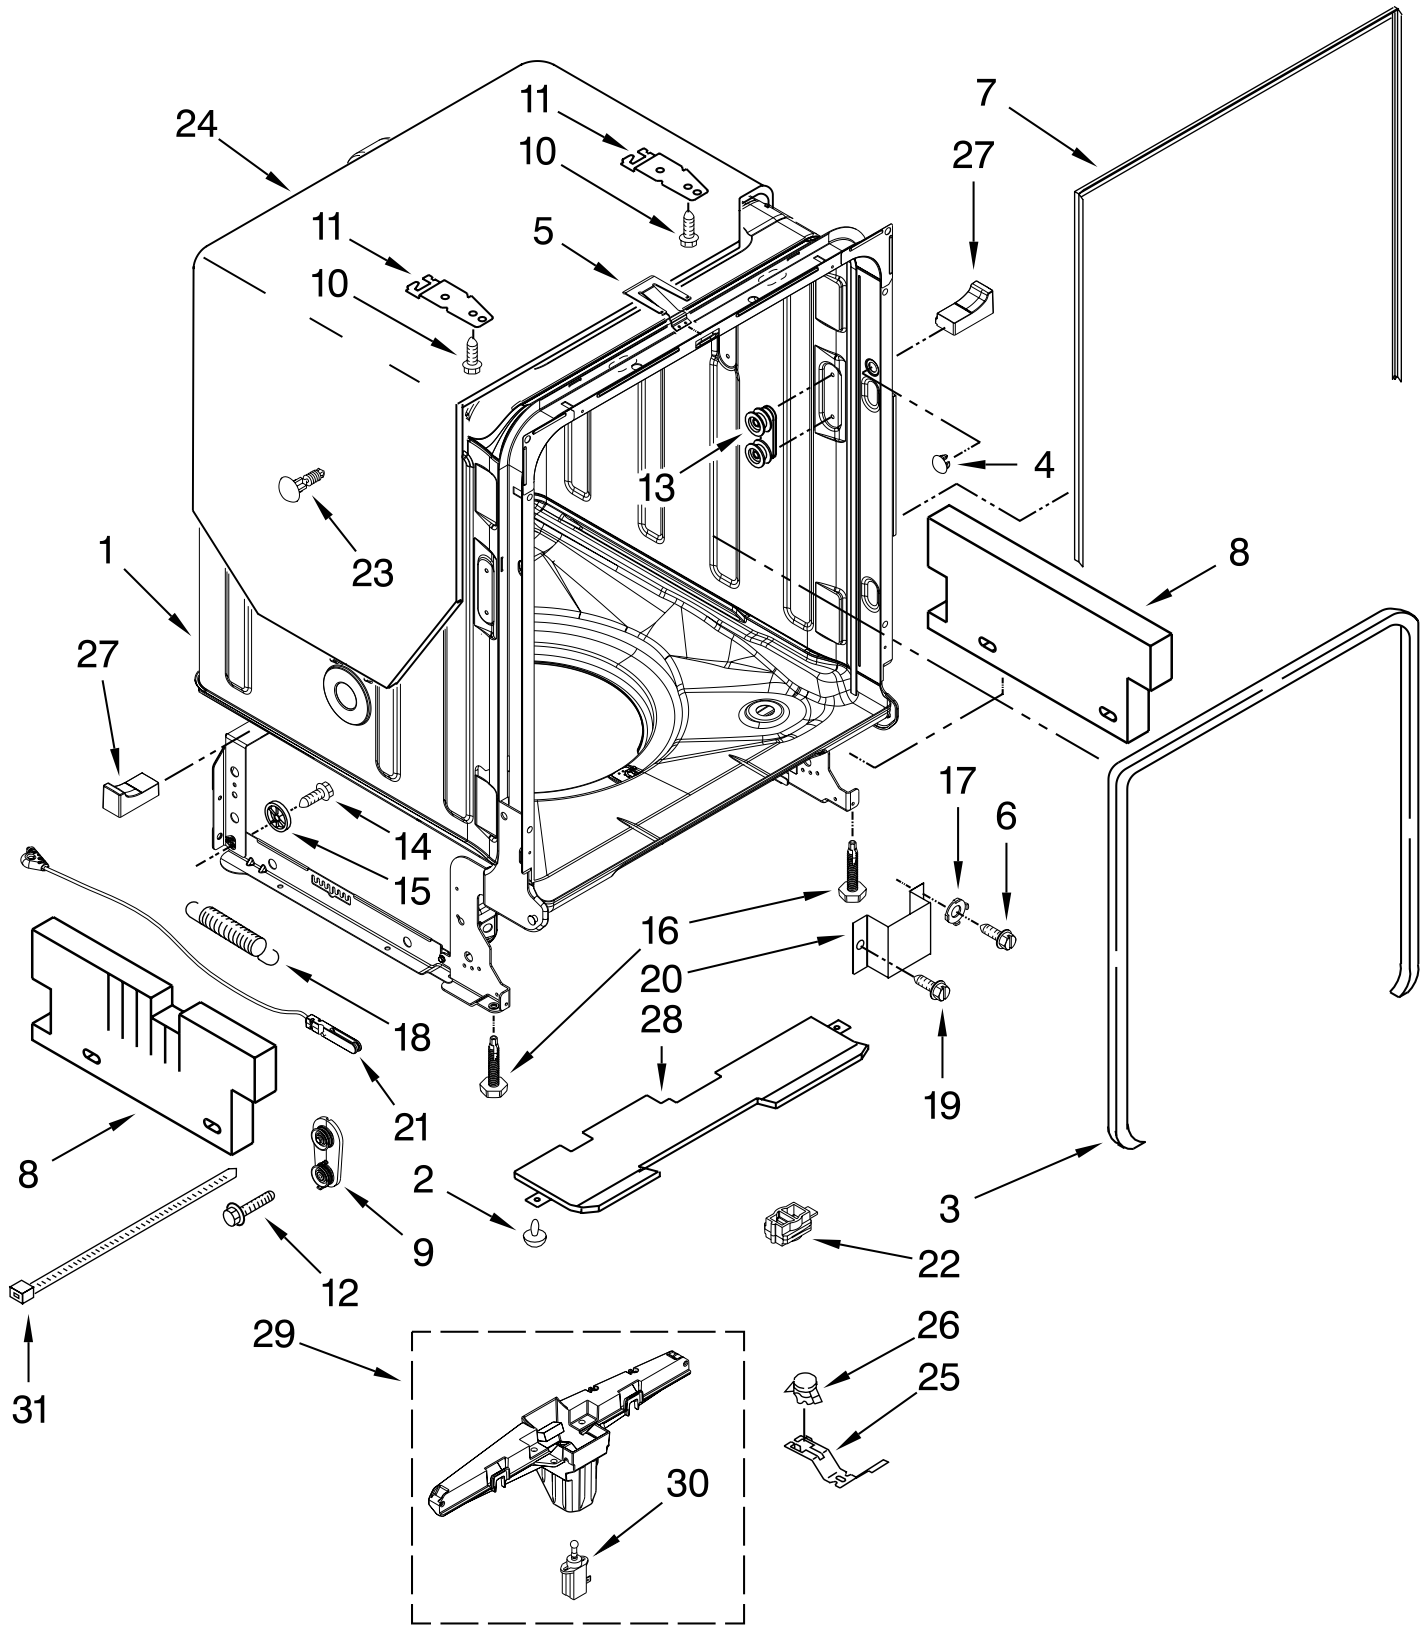

TUB AND FRAME PARTS

For Models: KUDS30IXBL7, KUDS30IXWH7, KUDS30IXBT7, KUDS30IXSS7

(Black)

(White)

(Biscuit)

(Stainless)

FOR ORDERING INFORMATION REFER TO PARTS PRICE LIST

TUB AND FRAME PARTS

For Models: KUDS30IXBL7, KUDS30IXWH7, KUDS30IXBT7, KUDS30IXSS7

(Black)

(White)

(Biscuit)

(Stainless)

Illus. No.	Part No.	DESCRIPTION
1	W10390308	Tub Assembly (Also Includes Heater Assembly)
2	3400924	Retainer, Push
3	W10300924	Seal, Door
4	W10082838	Plug, Tub
5	W10300779	Strike, Plate
6	3400014	Screw
7	W10179427	Seal, Cabinet
8	W10275523	Side Shield (Right & Left)
9	W10084086	Door, Balance Assembly
10	3367670	Screw
11	8269145	Bracket, Undercounter
12	3400074	Screw
13	W10195330	Wheel, Tub
14	W10348411	Screw
15	8268977	Wheel Leg
16	8524584	Leveler, Leg
17	3378128	Washer Pronged Cup
18	8270020	Spring, Door Balance
19	3400892	Screw
20	8268991	Cover, Terminal Box
21	W10158291	Cable, Door Assembly
22	W10292870	Protector
23	304666	Retainer, Push
24	8573239	Shield, Sound Tub
25	W10300703	Bracket, Thermostat
26	W10339563	Thermostat
27		Spacer, Tub/Brace
	W10195630	Left
	W10195631	Right
28	W10195367	Insulation Bottom
29	8572661	Actuator, Assembly
30	W10082769	Motor, Wax
31	8539404	Wrap-Tie