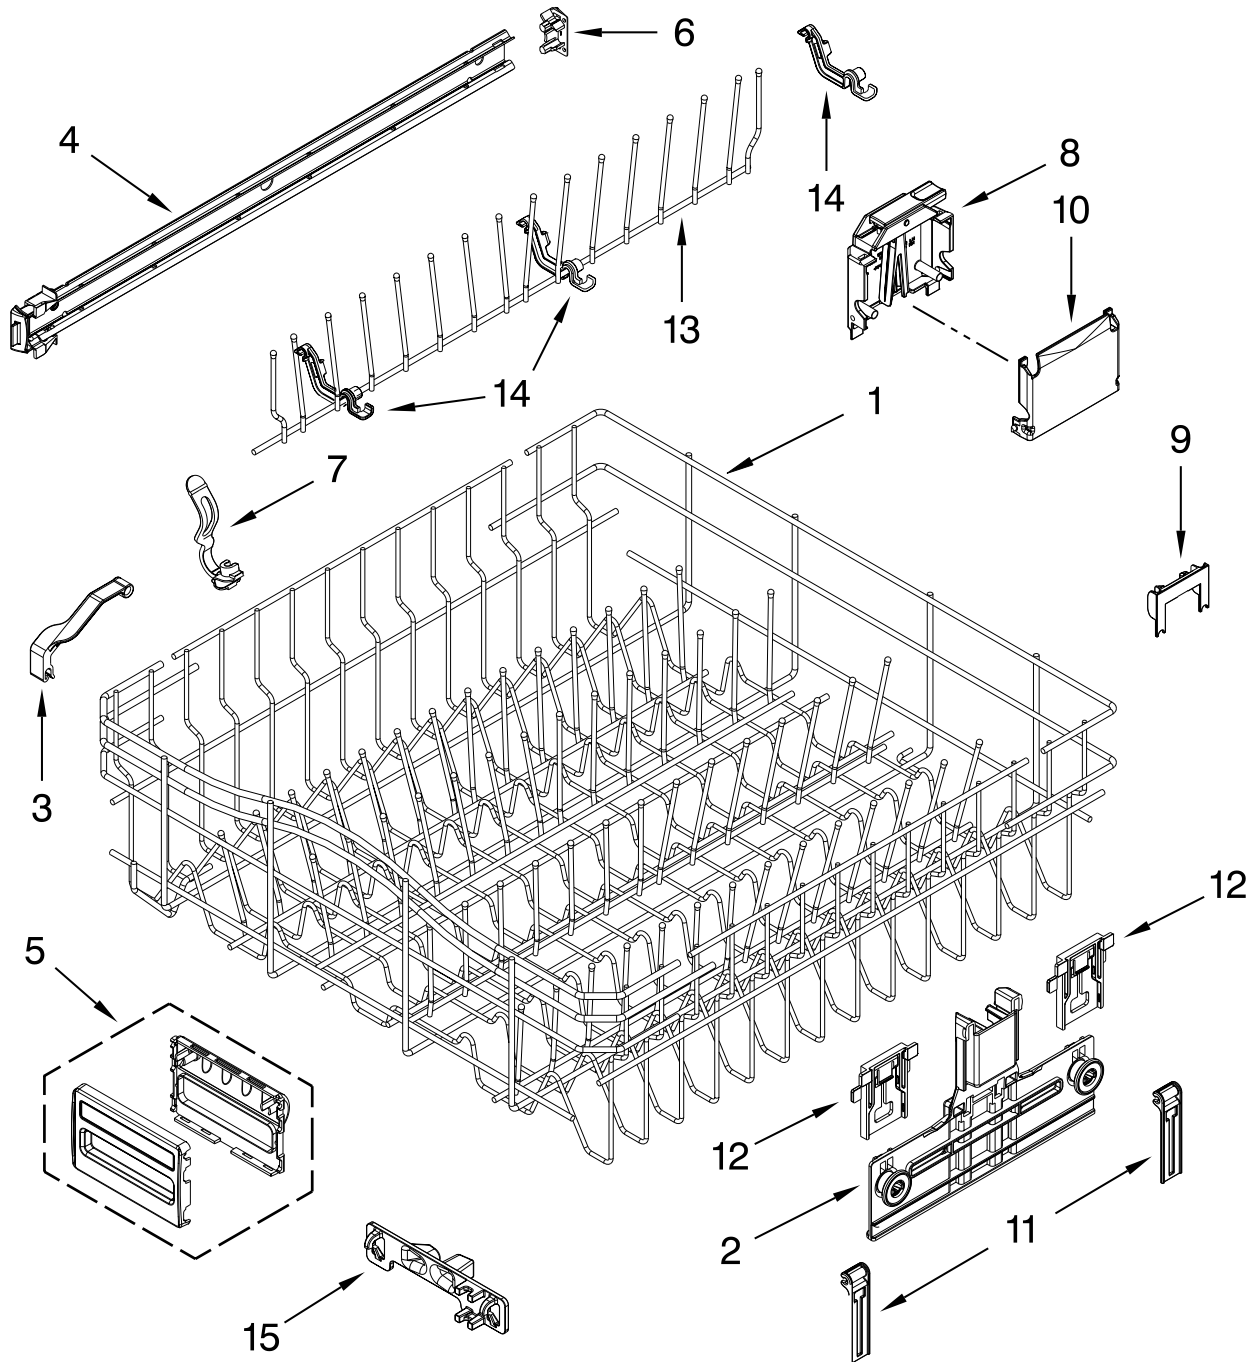

(White)

(Biscuit)

(Stainless)

Illus. No.	Part No.	DESCRIPTION
1	W10312791	Dishrack, Upper
2	W10350376	Adjuster Assy
3	W10267076	Clip, Dispenser Guard
4	W10324563	Track, Assembly
5	W10282826	Handle, Dishrack