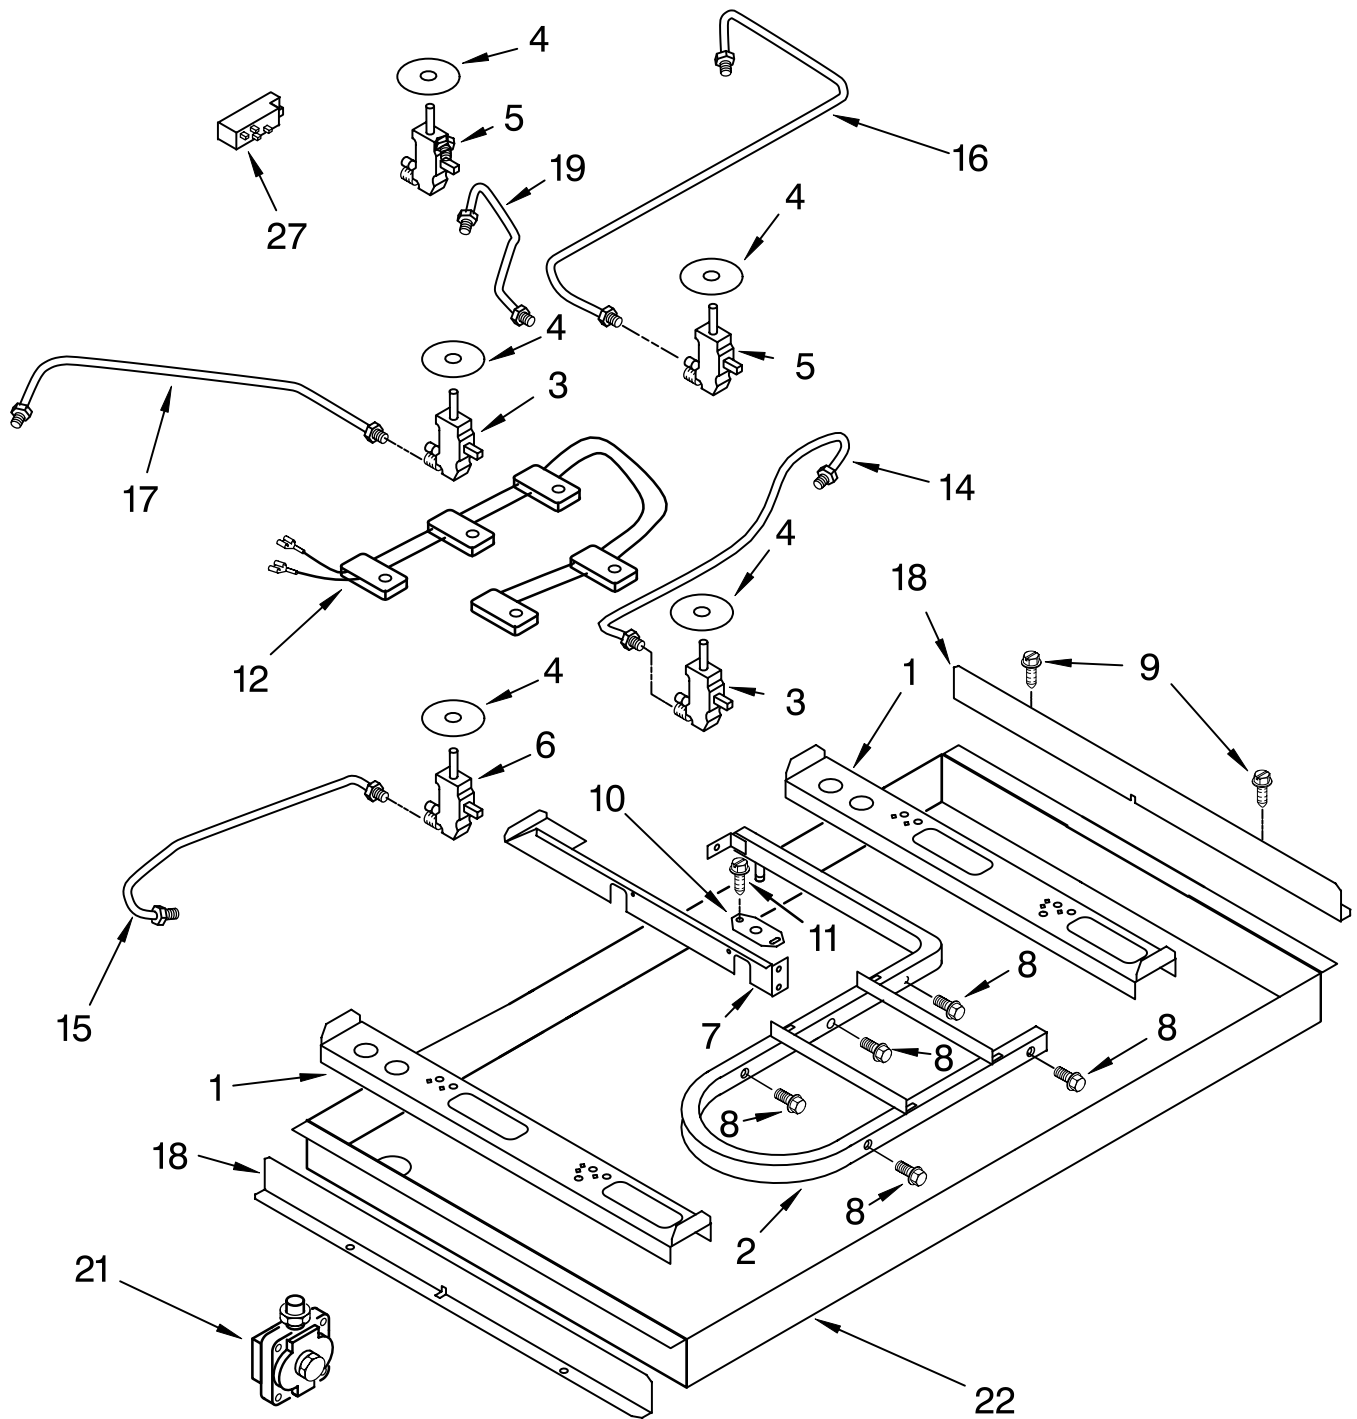

BURNER BOX, GAS VALVES, AND SWITCHES

For Models: KGCS166GBL2, KGCS166GWH2, KGCS166GBT2, KGCS166GSS2
(Black) (White) (Biscuit) (Stainless Steel)

FOR ORDERING INFORMATION REFER TO PARTS PRICE LIST

BURNER BOX, GAS VALVES, AND SWITCHES

For Models: KGCS166GBL2, KGCS166GWH2, KGCS166GBT2, KGCS166GSS2
(Black) (White) (Biscuit) (Stainless Steel)

Illus. No.	Part No.	DESCRIPTION	Illus. No.	Part No.	DESCRIPTION	Illus. No.	Part No.	DESCRIPTION
1	3191557	Rail, Burner	7	3192819	Rail, Center	16	3191325	Tubing, Gas Burner (RR)
2	6610013	Pipe, Manifold	8	3185829	Bolt, Gas Valve	17	3191327	Tubing, Gas Burner (LR)
3	3191292	Valve, Gas Burner (RF)(LR)	9	3400843	Screw	18	3191462	Shield, Heat (2)
4	3191387	Seal, Shaft	10	3192491	Bracket, Mainfold	19	3191332	Tubing, Gas Burner (CR)
5	3191293	Valve, Gas Burner (RR & CR)	11	3196160	Screw	21	3177120	Regulator, Pressure
6	3192157	Valve, Gas Burner (LF)	12	3191336	Harness & Switches	22	4455862	Burner Box
			14	3191324	Tubing, Gas Burner (RF)	27	8522424	Module Spark
			15	3191326	Tubing, Gas Burner (LF)			

PARTS NOT ILLUSTRATED

Illus. No.	Part No.	DESCRIPTION
Following Parts Not Illustrated		

- 3192231 Cord, Power
- 4173634 Bushing
- 3179557 Screw
- 3183401 Bracket, Mounting
- 4167077 Tinnerman Nut

Miscellaneous

- 3188310 Hardware, Mounting
- 3192741 Conversion Kit
  Natural Gas To L.P.

WIRING HARNESS PARTS

- 3192229 Harness,
  Ignitor 15" (2)
- 4455861 Wire, Ground
- 3192230 Harness,
  Ignitor 28" (2)