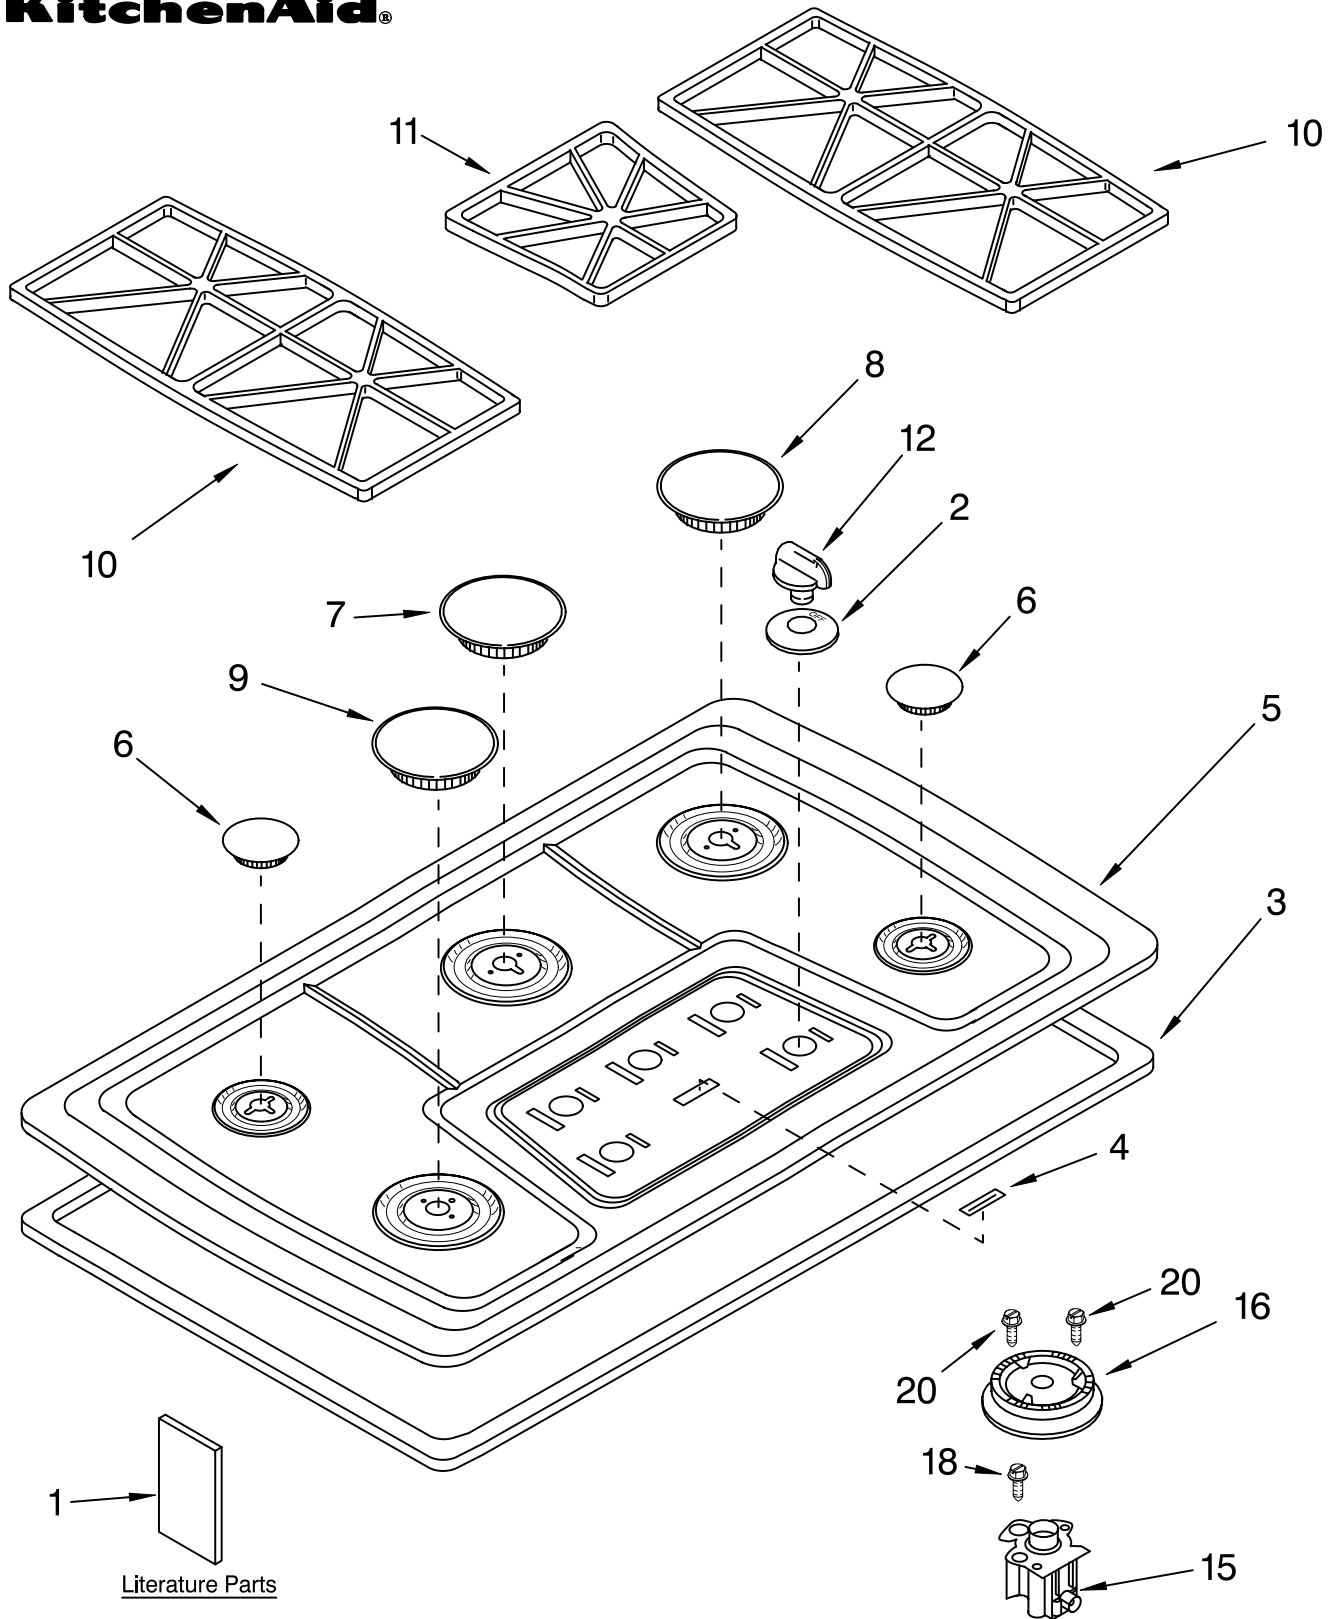

# COOKTOP, BURNER AND GRATE PARTS

For Models: KGCS166GBL2, KGCS166GWH2, KGCS166GBT2, KGCS166GSS2  
(Black) (White) (Biscuit) (Stainless Steel)

36" GAS COOKTOP

**KitchenAid®**

FOR ORDERING INFORMATION REFER TO PARTS PRICE LIST

# COOKTOP, BURNER AND GRATE PARTS

For Models: KGCS166GBL2, KGCS166GWH2, KGCS166GBT2, KGCS166GSS2  
 (Black) (White) (Biscuit) (Stainless Steel)

Illus. No.	Part No.	DESCRIPTION	Illus. No.	Part No.	DESCRIPTION	Illus. No.	Part No.	DESCRIPTION
1		LITERATURE PARTS	6		Cap, (RF)(LR)	11		Grate, Filler
	LIT4455834	Installation Instructions		3191729	White		3191281	White
	LIT3193071	Use & Care Guide		3191728	Black		3191280	Black
	LIT3192099	Wiring Diagram		3191730	Biscuit		3191282	Biscuit
	LIT3191638	Safe Cooking Tips		3192486	Use w/Stainless Steel Model		3192483	Use w/Stainless Steel Model
	LIT3192742	LP Conversion Instructions	7		Cap, (CR)	12		Knob, Control (4)
2		Collar, Knob		3191732	White		3191923	White
	3192165	White		3191731	Black		3191922	Black
	3192164	Black		3191733	Biscuit		3191925	Biscuit
	3192167	Biscuit		3192487	Use w/Stainless Steel Model	15		Holder, Orifice
3	3193091	Seal, Foam	8		Cap, (RR)		9754182	RF - LR
4		Nameplate		3191735	White		9754188	LF
	3191516	White		3191734	Black		9754187	RR
	3191514	Black		3191736	Biscuit		9754186	Center
	3191920	Biscuit		3192488	Use w/Stainless Steel Model	16		Head, Burner
5		Cooktop	9		Cap, (LF)		8273216	RF - LR
	3191256	White		3191738	White		4455849	LF
	3191255	Black		3191737	Black		8273214	RR
	3191295	Biscuit		3191739	Biscuit		8273215	Center
	3191258	Stainless Steel		3192489	Use w/Stainless Steel Model	18	4449809	Screw
			10		Grate, Burner	20	3368921	Screw
				3191486	White			
				3191485	Black			
				3191487	Biscuit			
				3192485	Use w/Stainless Steel Model			

### WIRING HARNESS PARTS

- 3192229 Harness,  
Ignitor 15" (2)
- 4455861 Wire, Ground
- 3192230 Harness,  
Ignitor 28" (2)