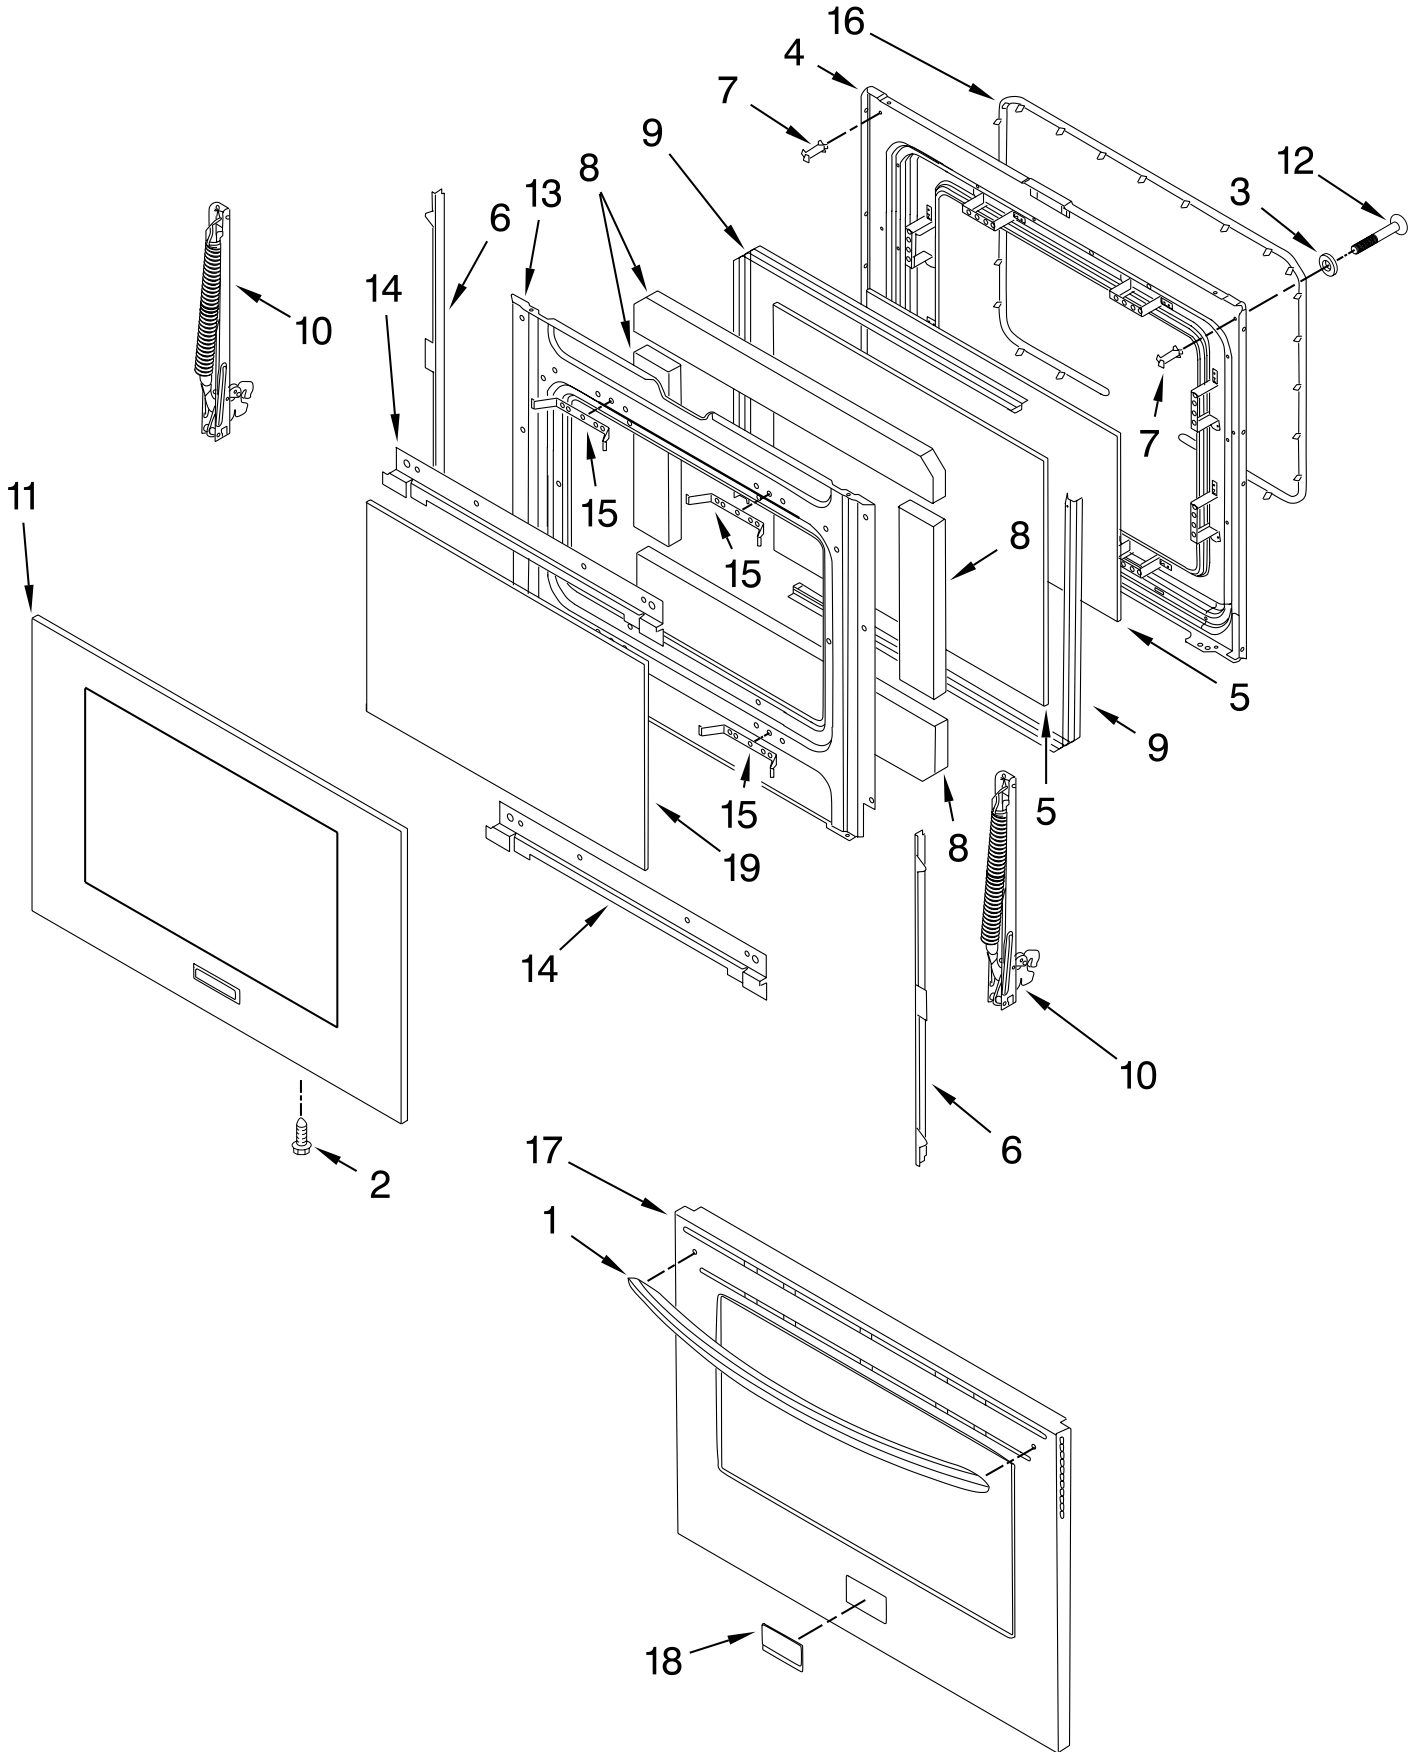

DOOR PARTS

For Models: KGRS206XSS3
(Stainless)

FOR ORDERING INFORMATION REFER TO PARTS PRICE LIST

DOOR PARTS

For Models: KGRS206XSS3
(Stainless)

Illus. No.	Part No.	DESCRIPTION
1	W10350605	Handle, Door
2	W10370043	Screw, Door Panel
3	W10370042	Washer, Door
4	W10347855	Liner, Door
5	W10347853	Glass, Inner
6	W10352006	Bracket, Glass
7	W10350610	Spacer, Door Handle
8	W10347852	Insulation, Door
9	W10348012	Frame, Door Glass
10	W10352004	Hinge, Door
11	W10507565	Glass, Outer Door
12	W10370041	Screw, Door
13	W10347850	Retainer, Shield-Wool
14	W10348015	Bracket, Airwash Glass
15	W10350617	Bracket, Glass Spacer-Door Glass
16	W10348010	Seal, Door
17	W10357317	Door Panel
18	W10113961	Nameplate
19	W10348011	Glass, Door Inner