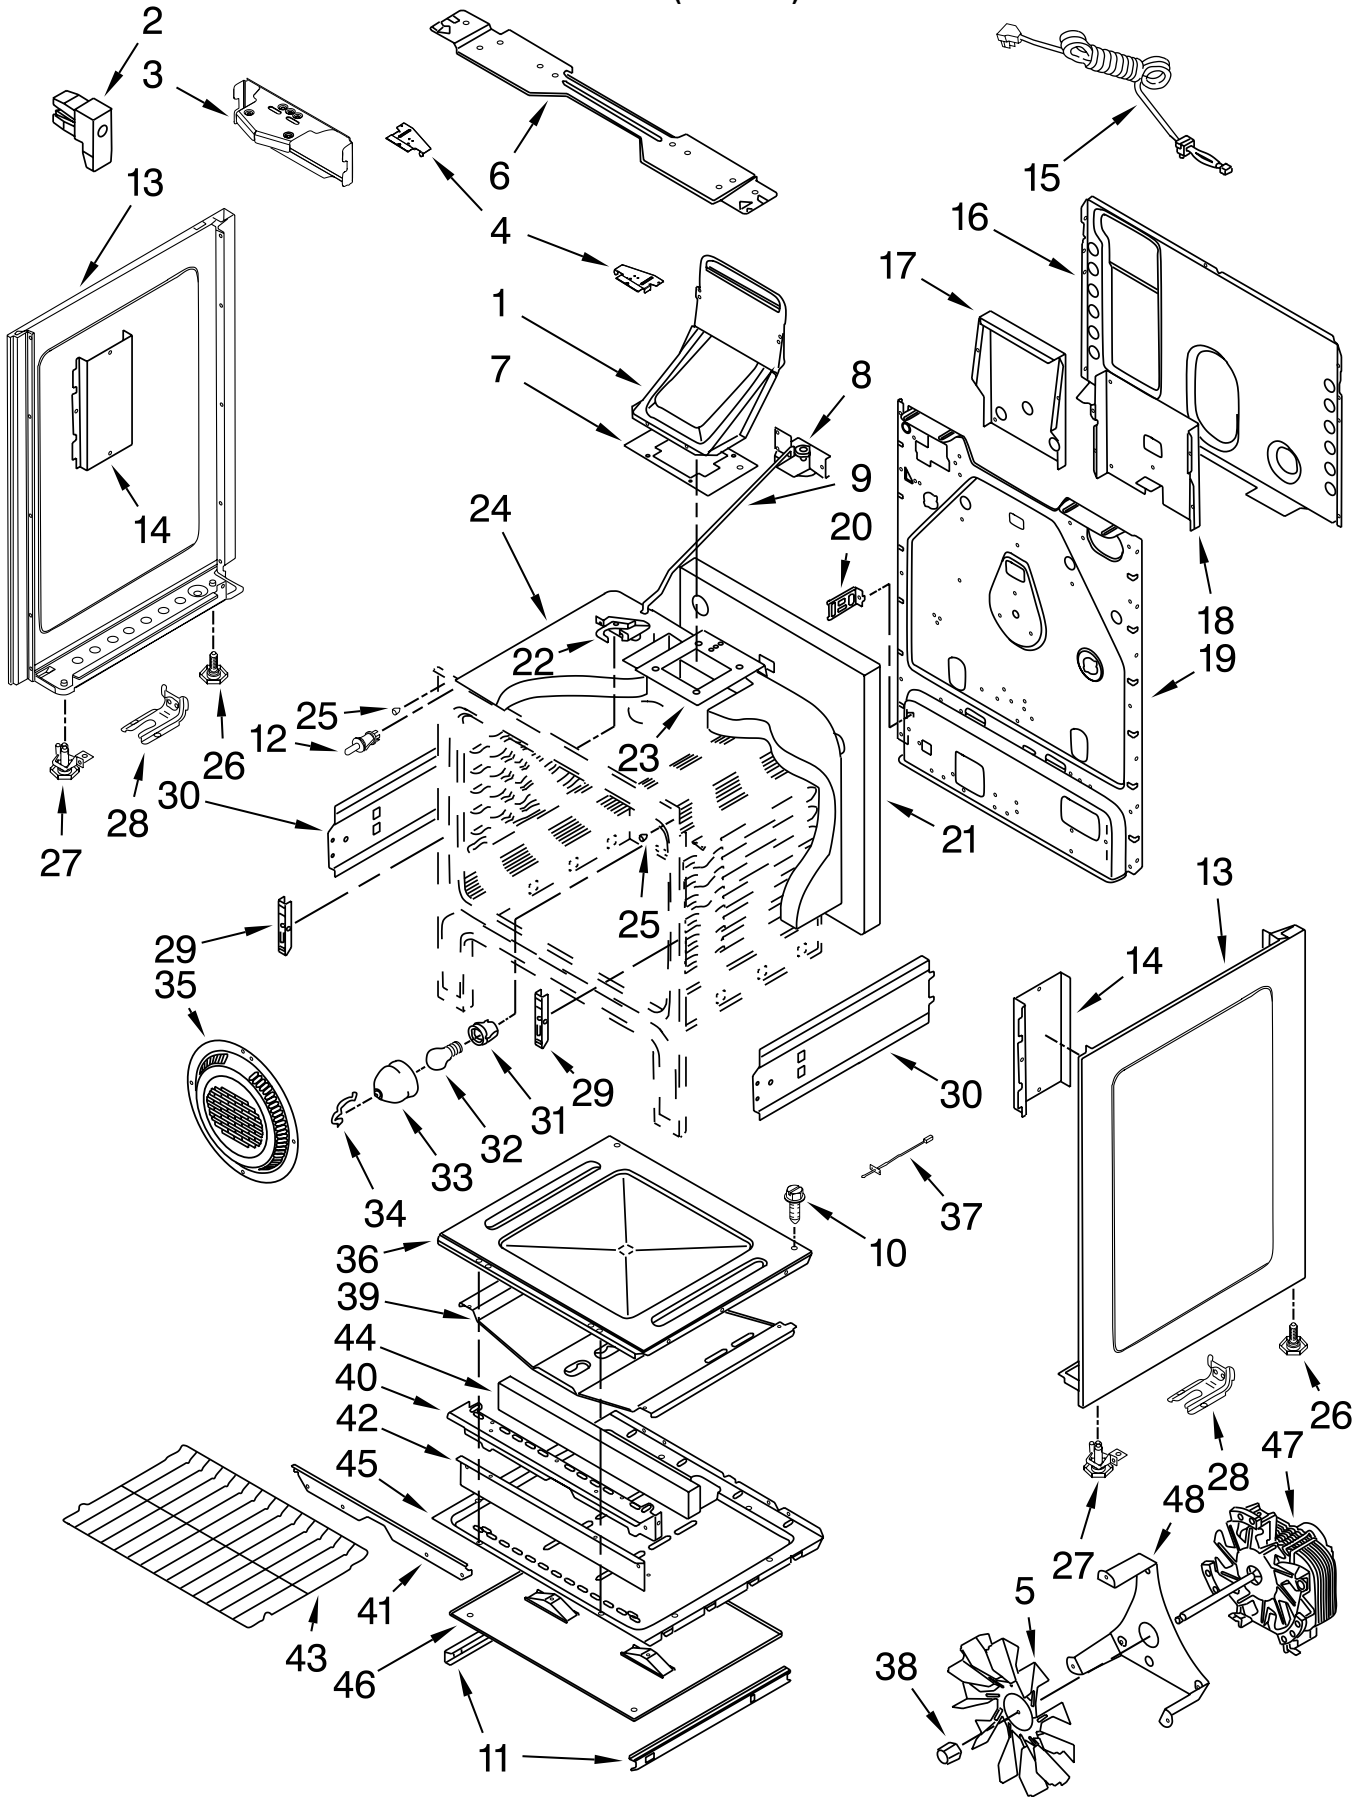

CHASSIS PARTS

For Models: KGRS206XSS3
(Stainless)

FOR ORDERING INFORMATION REFER TO PARTS PRICE LIST

CHASSIS PARTS

For Models: KGRS206XSS3

(Stainless)

Illus. No.	Part No.	DESCRIPTION	Illus. No.	Part No.	DESCRIPTION	Illus. No.	Part No.	DESCRIPTION
1	W10347158	Oven Flue	14	W10347457	Shield, Oven Side	31	W10346268	Socket, Light
2	W10346958	Clip, Side	15	W10413010	Cord, Power	32	W10346855	Bulb, Light
3	W10357267	Bracket, Support Oven Front	16	W10347007	Shield, Rear Wall	33	W10346874	Lens, Oven Light
4		Bracket, Lockdown	17	W10347289	Shield, Flue	34	W10346877	Retainer, Lens
	W10369888	RH	18	W10347288	Shield, Heat	35	W10347448	Cover, Fan
	W10369890	LH	19	W10346230	Cover, Rear Main	36	W10346266	Bottom, Oven
5	W10355276	Blade, Fan	20	W10347323	Bracket, Harness	37	W10347247	Sensor, Oven
6	W10347003	Bracket, Support Chassis	21	W10347310	Insulation, Oven Back	38	W10347453	Nut, Fan Blade
7	W10347008	Gasket, Flue	22	W10346955	Latch, Oven Door	39	W10347314	Baffle, Bake Burner
8	W10347438	Motor, Door Latch	23	W10346234	Brace, Oven Top	40	W10347441	Shield, Front Burner
9	W10347435	Rod-Latch	24	W10347308	Insulation, Oven Wrapper	41	W10347661	Bracket, Air Dam
10	W10347275	Screw, Oven Bottom	25	W10347277	Spacer, Oven Door	42	W10347440	Shield-Main Front
11	W10355274	Glide, Outer (For RH & LH)	26	W10346263	Foot-Level Rear Plastic	43	W10346265	Rack, Oven
12	W10346267	Switch, Oven Light	27	W10346264	Foot-Level Front Metal	44	W10359189	Insulation, Main Front
13		Side Panel	28	W10347458	Kit, Anti-Tip	45	W10347271	Shield, Wool Lower
	W10346237	Black, RH	29	W10347318	Bracket, Hinge	46	W10346993	Shield, Heat Lower
	W10346238	Black, LH	30		Shield, Side	47	W10347449	Motor, Fan
	W10346239	White, RH		W10356076	RH	48	W10347442	Bracket, Motor Mount
	W10346240	White, LH		W10356077	LH