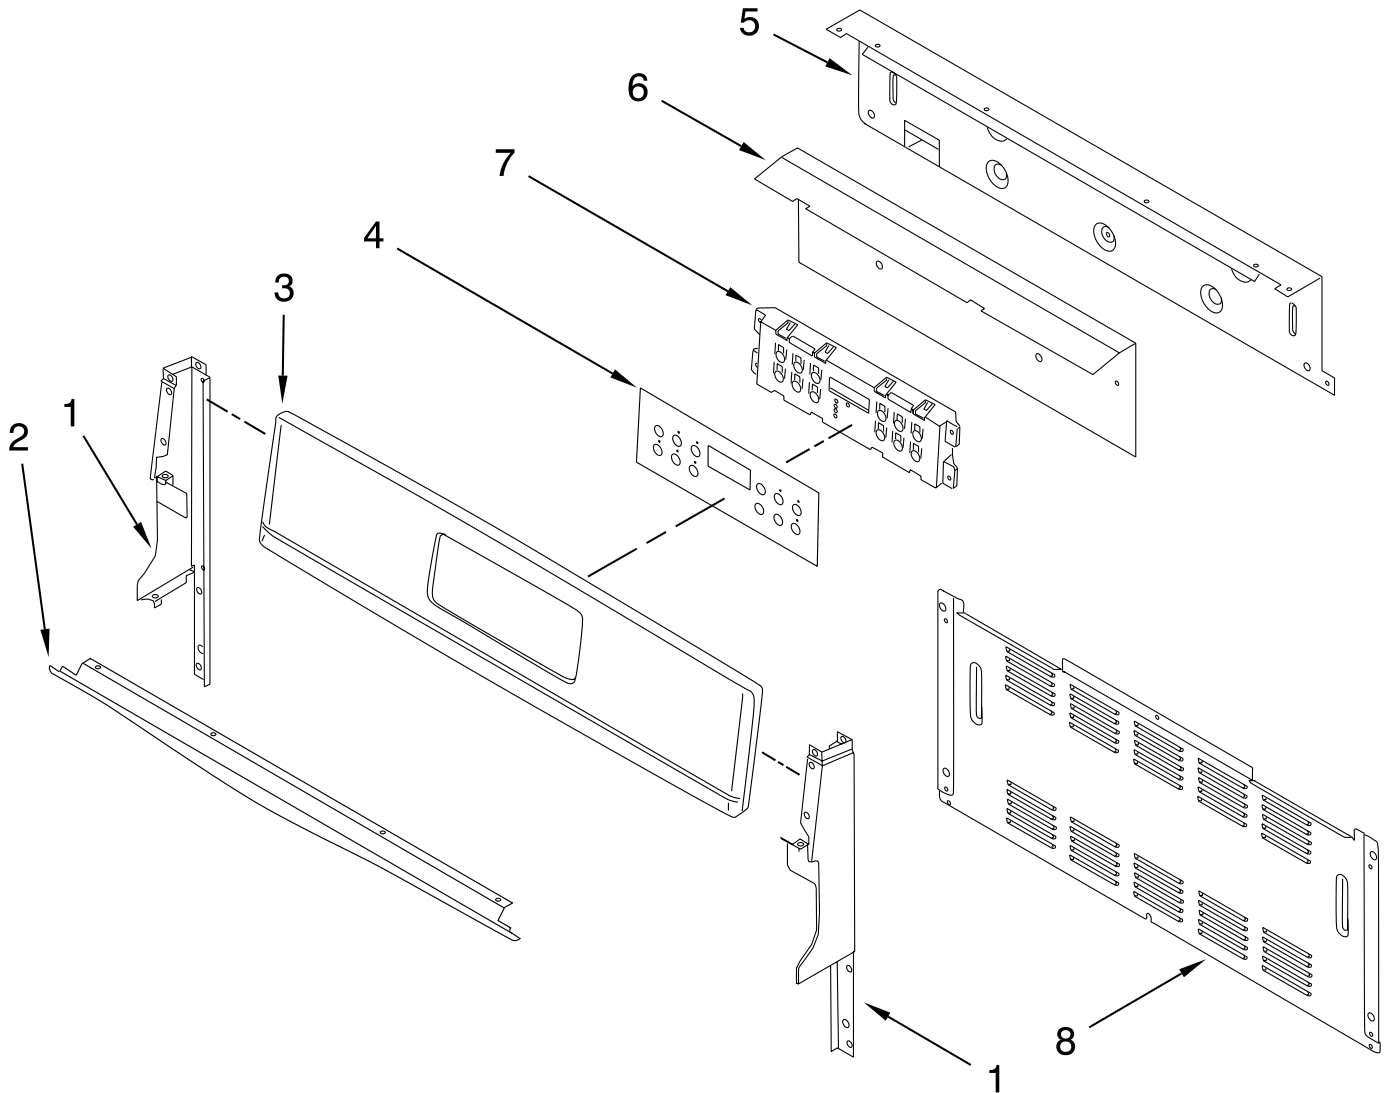

CONTROL PANEL PARTS

For Models: KGRS206XSS3
(Stainless)

Illus. No.	Part No.	DESCRIPTION
1	W10340740	Endcap, Left Hand
	W10340735	Endcap, Right Hand
2	W10340823	Heat Shield, Visor
3	W10351683	Panel, Backguard
4	W10340771	Overlay
5	W10340844	Heat Shield
6	W10340724	Rear Cover
7	W10340766	Control
8	W10315160	Cover, Main Wire

FOR ORDERING INFORMATION REFER TO PARTS PRICE LIST