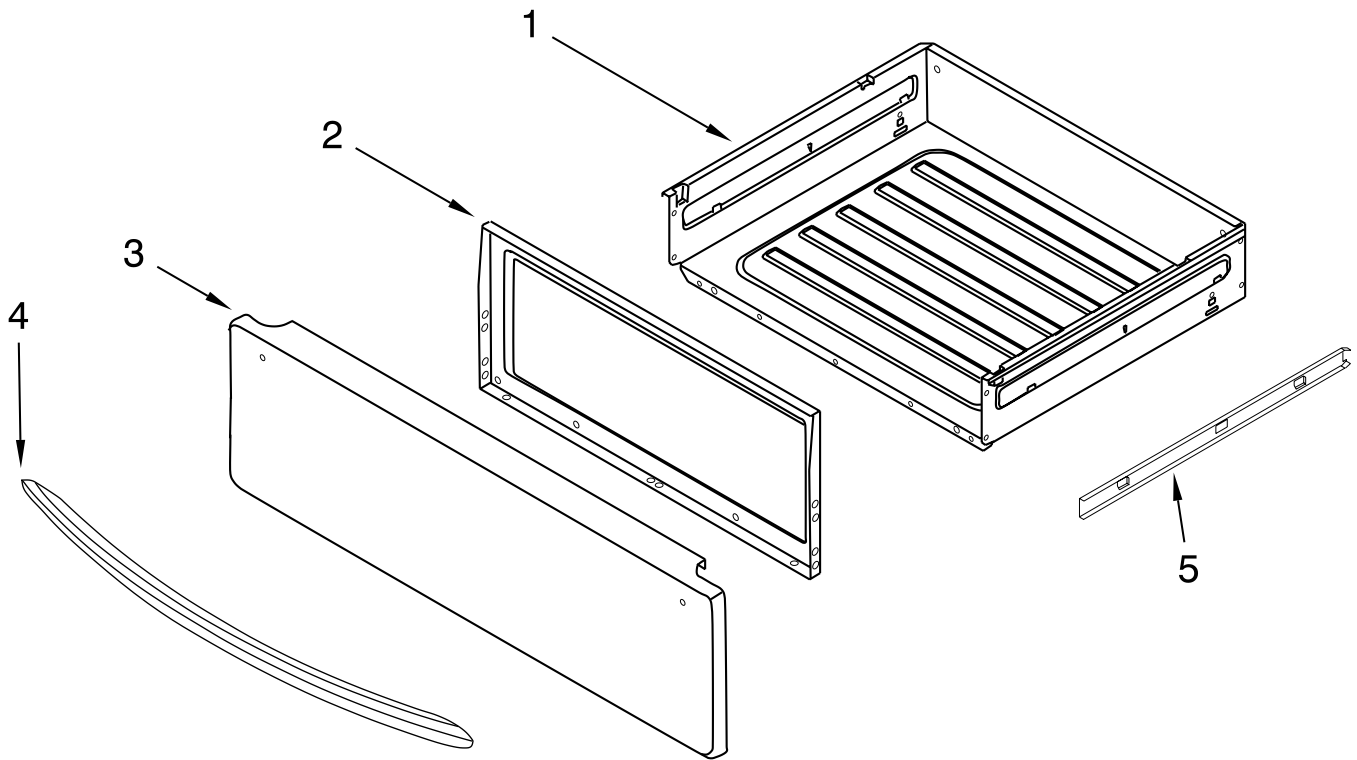

DRAWER PARTS

For Models: KGRS206XSS3
(Stainless)

<u>Illus. No.</u>	<u>Part No.</u>	<u>DESCRIPTION</u>

1	W10347679	Drawer, Utility
2	W10347683	Liner, Drawer Front Frame
3	W10507559	Panel, Drawer
4	W10350605	Handle, Drawer
5		Glide, Drawer
	W10347664	LH
	W10347665	RH

FOR ORDERING INFORMATION REFER TO PARTS PRICE LIST