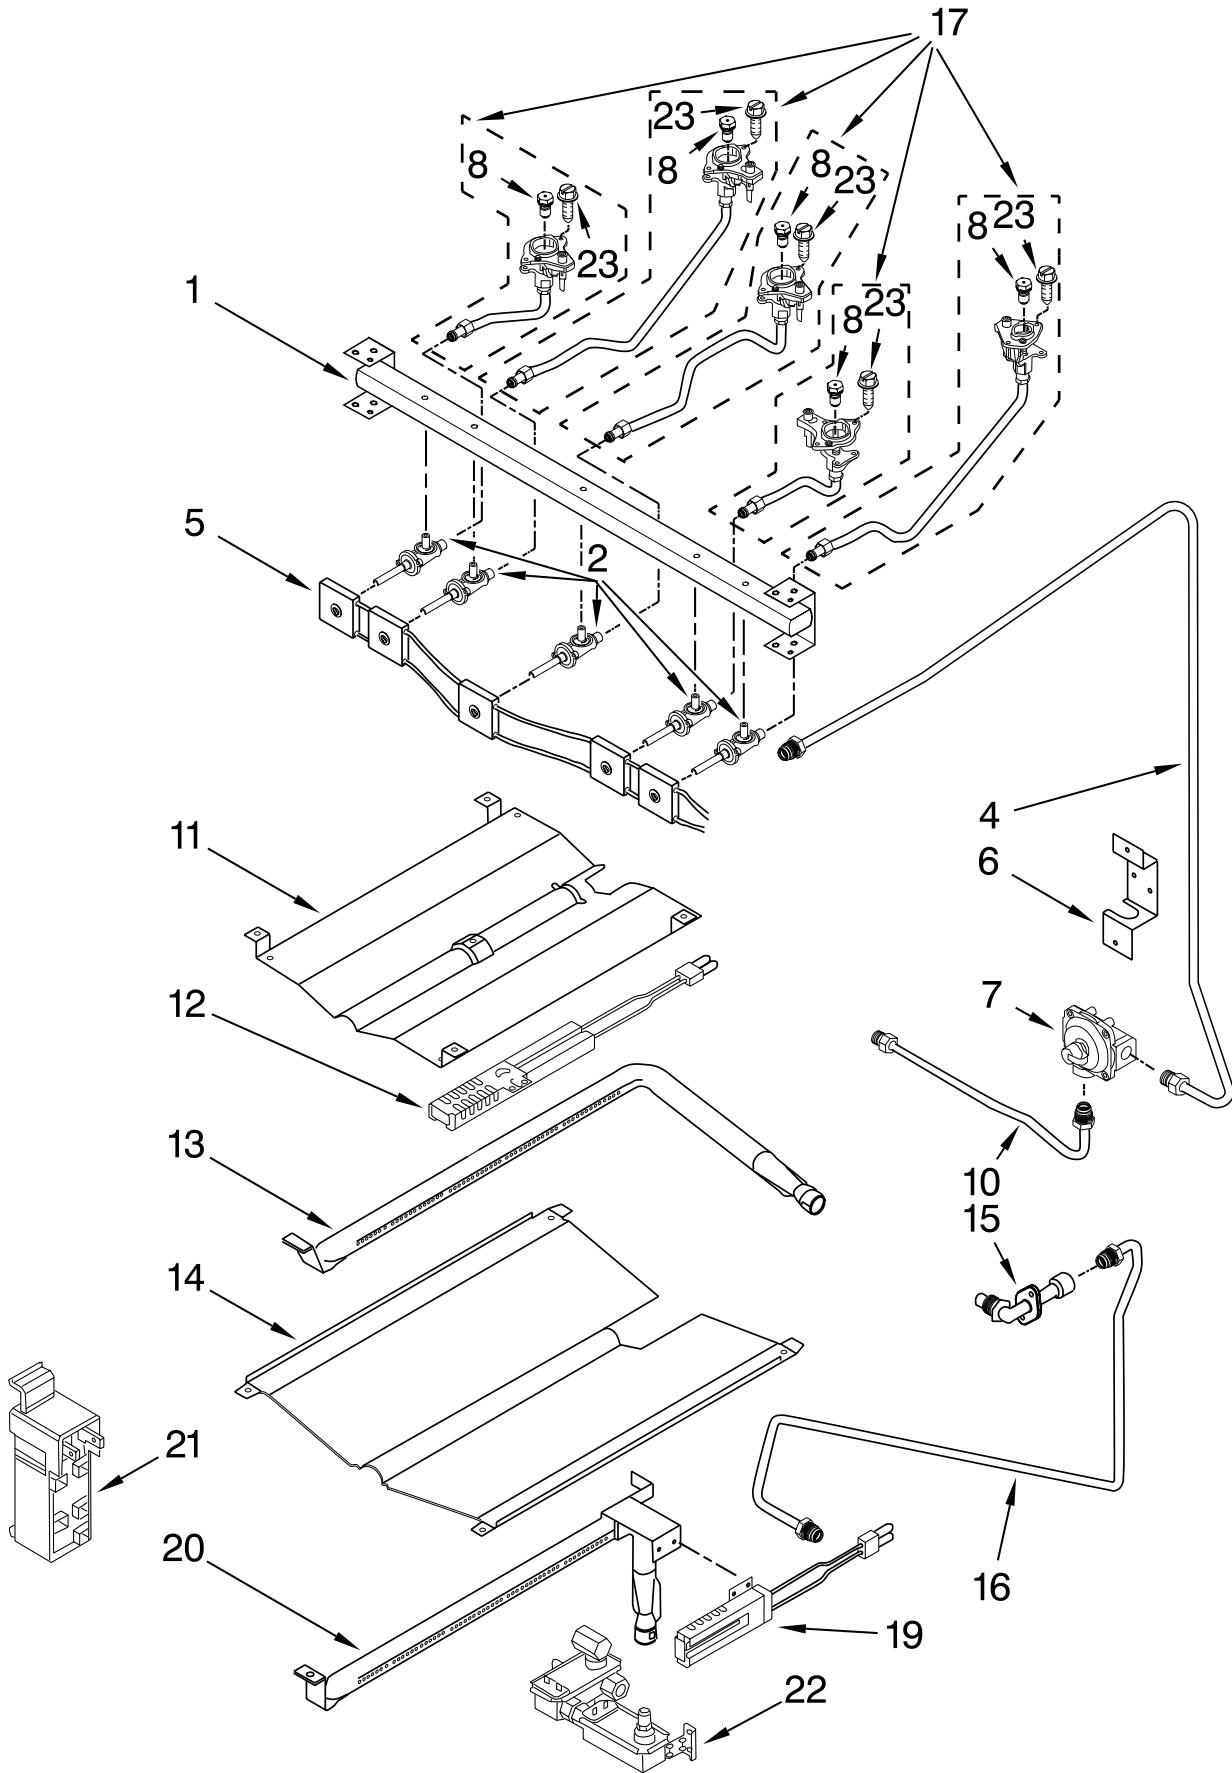

MANIFOLD PARTS

For Models: KGRS206XSS3
(Stainless)

FOR ORDERING INFORMATION REFER TO PARTS PRICE LIST

MANIFOLD PARTS

For Models: KGRS206XSS3
(Stainless)

Illus. No.	Part No.	DESCRIPTION
1	W10411614	Manifold, Pipe
2		Valve, Burner
	W10315168	12K (LR)
	W10315171	5K (RR)
	W10315173	17K (RF)
	W10315175	9.5K (LF & Center)
4	W10411591	Tubing, Gas
5	W10345838	Harness, Igniter Includes Switches
6	W10346033	Bracket, Regulator
7	W10411589	Regulator,
8		Orifice
	W10346170	9.5K (LF & Center)
	W10346166	12K (LR)
	W10346164	17K (RF)
	W10346165	5K (RR)
10	W10346034	Tube, Valve to Regulator
11	W10346068	Baffle, Broil Burner
12	W10346056	Ignitor, Broil
13	W10346063	Burner, Broiler
14	W10346057	Baffle, Oven Burner
15	W10346064	Elbow, Fitting
16	W10346062	Tube, Valve to Mixer
17		Ignitor/Orifice Assembly
	W10345917	9.5K (LF)
	W10345914	12K (LR)
	W10345909	17K (RF)
	W10345910	5K (RR)
	W10345919	9.5K (Center)
19	W10346130	Ignitor, Bake
20	W10346052	Burner, Oven
21	W10345839	Module, Spark
22	W10346047	Valve, Safety
23	W10346140	Screw, Ignitor/Orifice

Following Parts Not Illustrated

W10346171	Spuds, LP Gas (Kit of 5)
W10346229	Harness, Ignitor
W10346138	Cover, Broil Ignitor
W10345844	Bracket, Support Spark Module