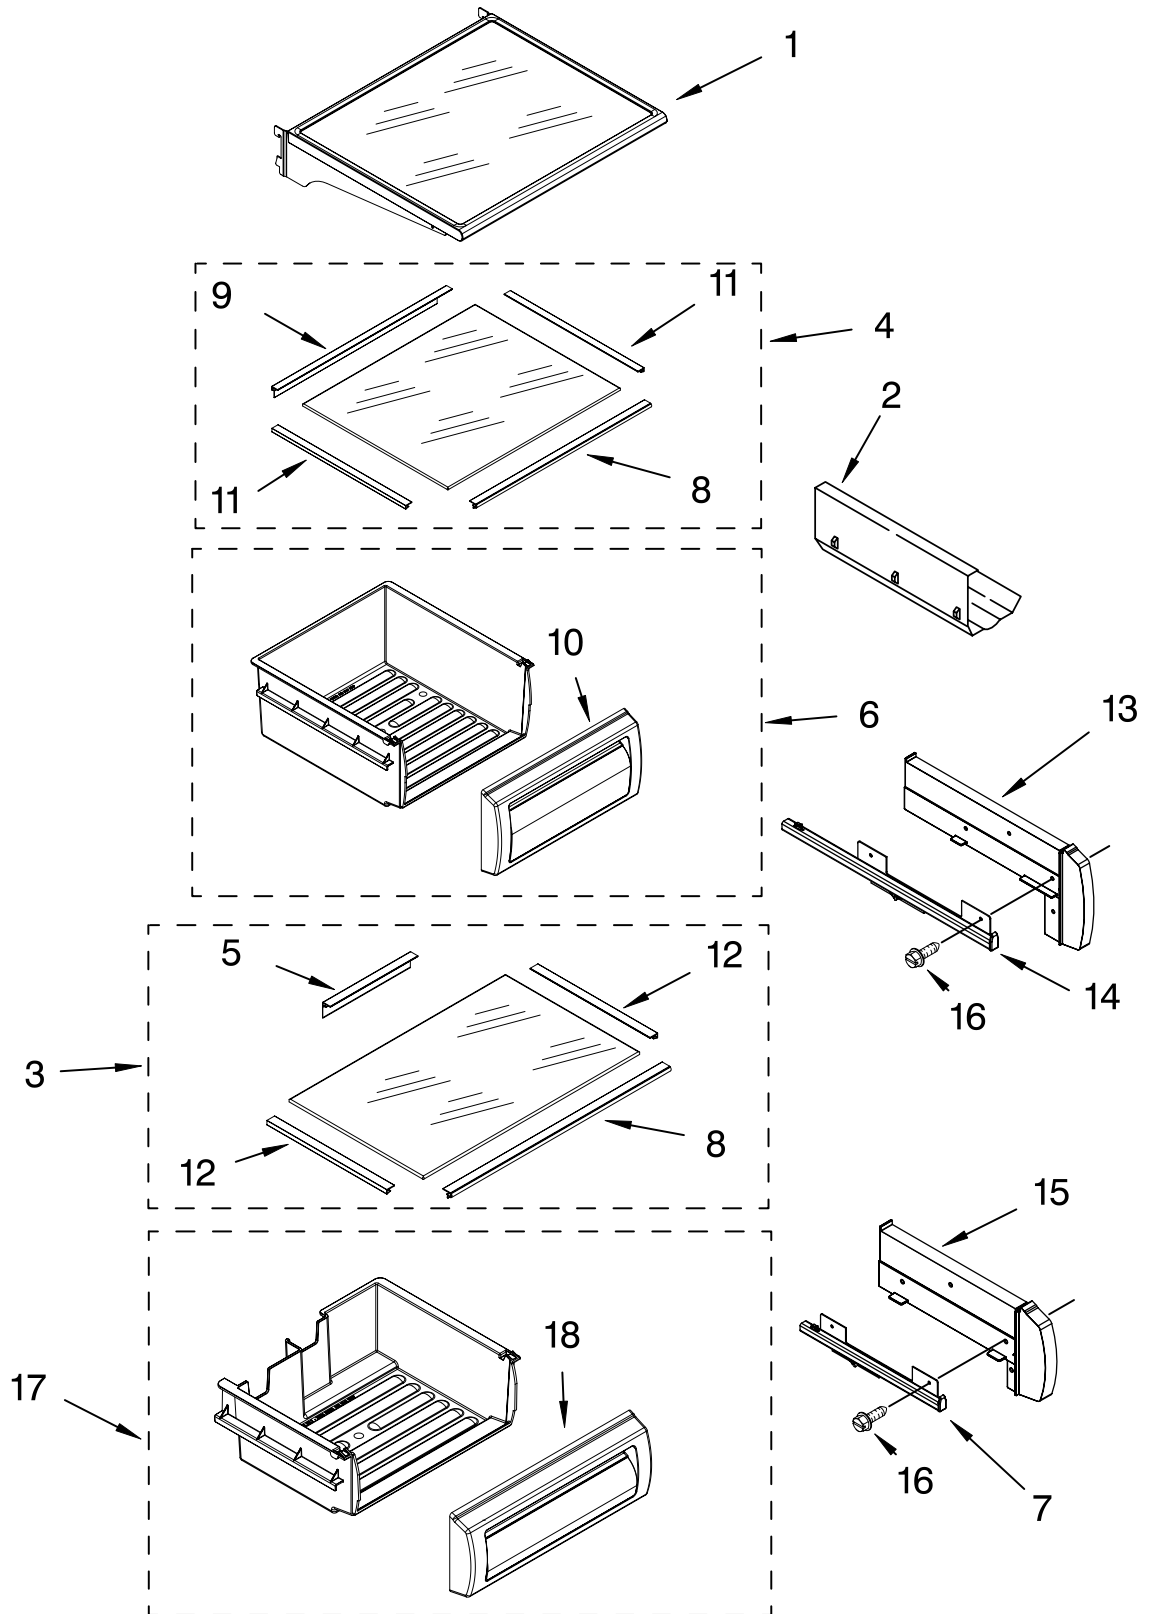

REFRIGERATOR SHELF PARTS

For Model: KSSC36QTS02
(Stainless Steel)

FOR ORDERING INFORMATION REFER TO PARTS PRICE LIST

REFRIGERATOR SHELF PARTS

For Model: KSSC36QTS02

(Stainless Steel)

Illus. No.	Part No.	DESCRIPTION
1	2222591	Shelf Assembly
2	2179404	Rack, Wine
3	2302841	Assembly, Meat Pan Cover
4	2302834	Assembly, Crisper Cover
5	2257581	Trim, Glass Rear
6	2252411	Crisper Pan (2)
7		Slide, Meat Pan
	2302954	Left Side
	2302955	Right Side
8		Trim, Glass Front (Not Serviceable)
9	2256253	Trim, Glass Rear
10	2256247	Front, Crisper Pan
11	2252255	Trim, Glass Side Crisper Pan
12	2256250	Trim, Glass Side Meat Pan
13		Spacer, Crisper
	2256222	Right Side (2)
	2256223	Left Side (2)
14		Slide, Crisper
	2302956	Right Side
	2302957	Left Side
15		Spacer, Meat Pan
	2256243	Left Side
	2256244	Right Side
16		Screw
	8533929	Right Side— (8-18 x 1.375)
	8533928	Left Side— (8-18 x .750)
17	2256368	Pan Assembly Meat
18	2256365	Front, Meat Pan

FOR ORDERING INFORMATION REFER TO PARTS PRICE LIST