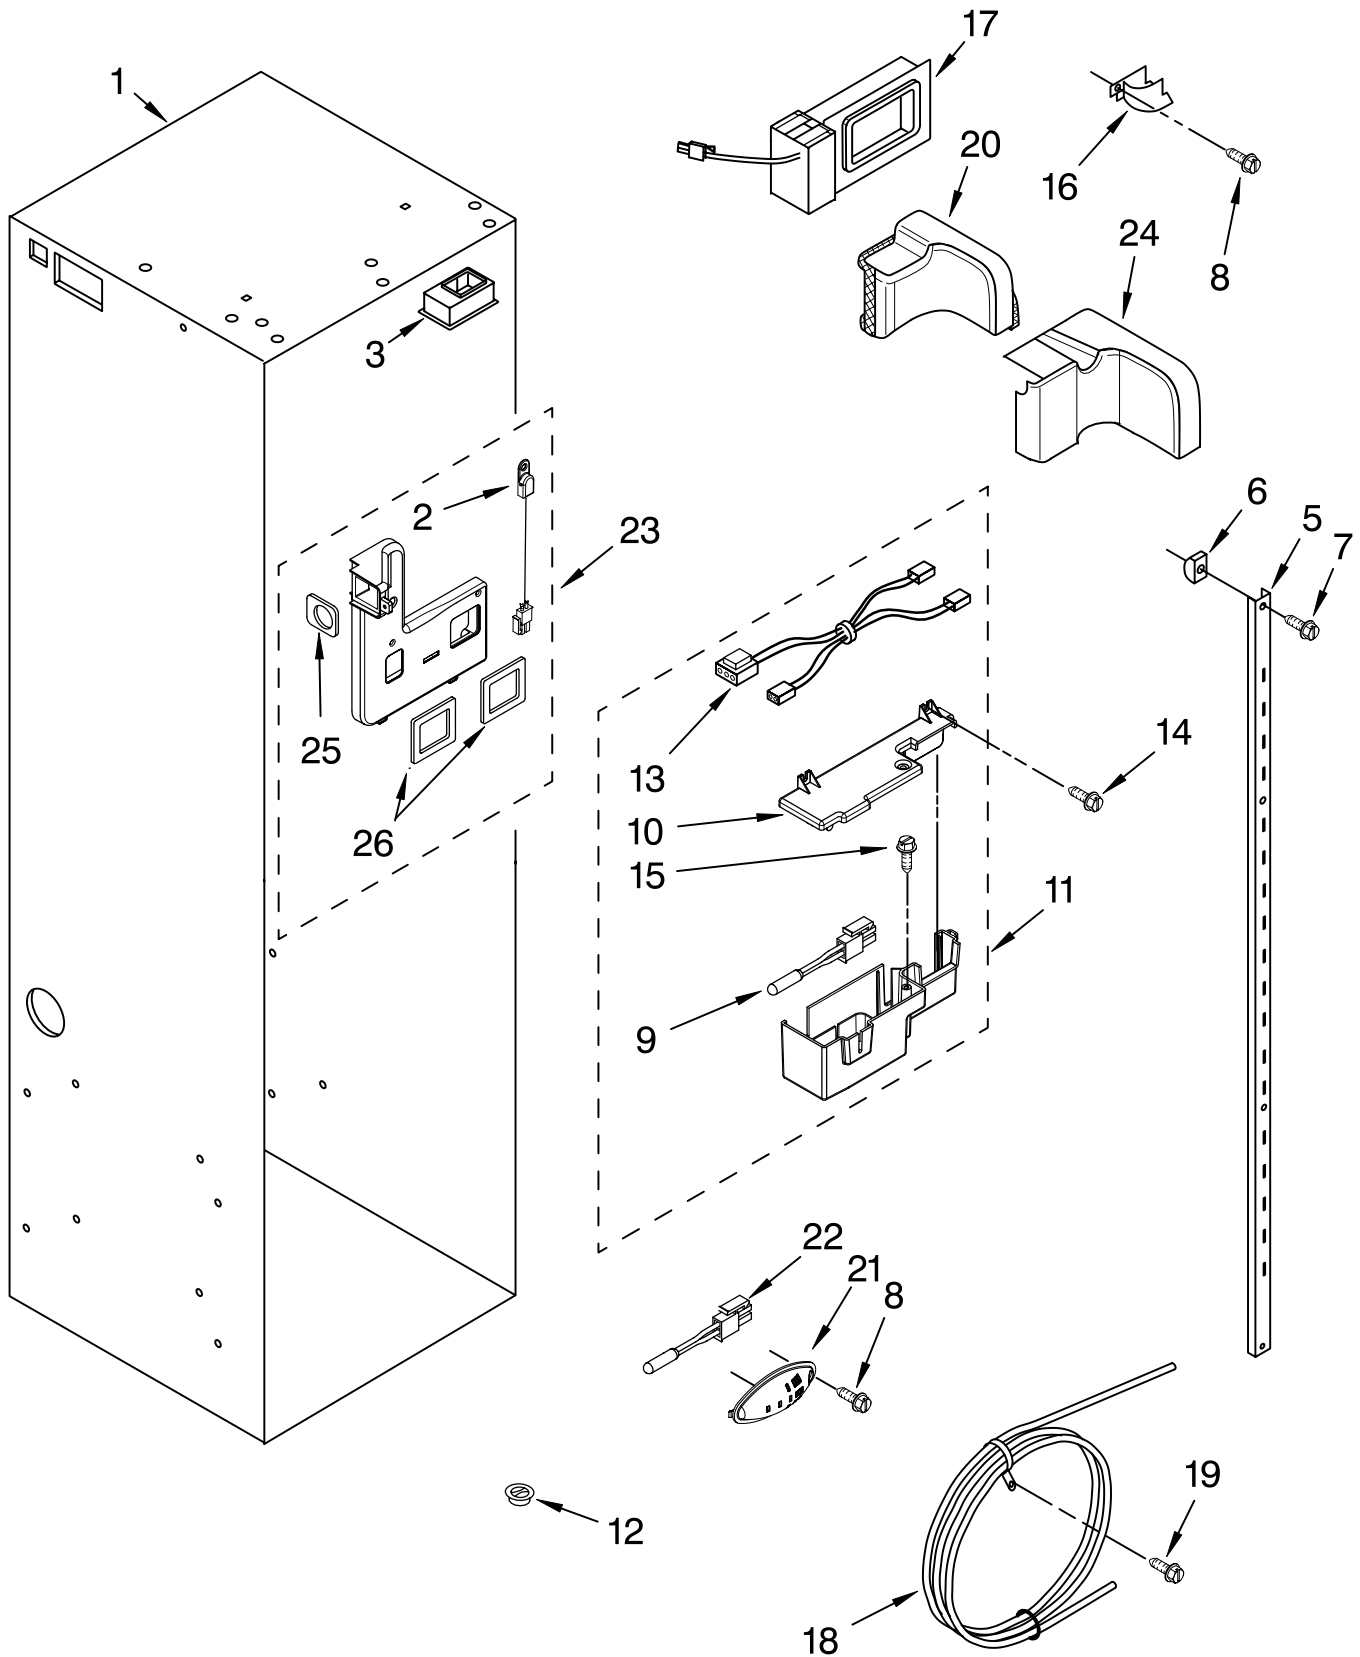

REFRIGERATOR LINER PARTS

For Model: KSSC36QTS02

(Stainless Steel)

FOR ORDERING INFORMATION REFER TO PARTS PRICE LIST

REFRIGERATOR LINER PARTS

For Model: KSSC36QTS02

(Stainless Steel)

Illus. No.	Part No.	DESCRIPTION
1		Liner (Not A Serviceable Part)
2	2306010	Thermistor
3	2208970	Air Duct
5	2259077	Ladder, Shelf (2)
6	520965	Screw Support, Ladder (8)
7	2006475	Screw
8	487539	Screw
9	2302937	Thermistor
10	2302986	Lid, Meat Pan Baffle
11	W10169528	Baffle Control Assembly
12	2171846	Release Valve
13	2310205	Jumper, Air Baffle
14	488357	Screw
15	486194	Screw
16	2003577	Guard, Air Return
17	2221296	Air Baffle Assembly
18	2327509	Reservoir
19	488280	Screw
20	2309222	Diffuser Assembly
21	2317105	Cover, Thermistor
22	2188820	Thermistor
23	2302992	Spacer, Air- Baffle
24	2309087	Cover, Diffuser
25	2259412	Seal, Air Duct (Round Hole)
26	2259398	Seal, Air Duct (Square Hole)

FOR ORDERING INFORMATION REFER TO PARTS PRICE LIST