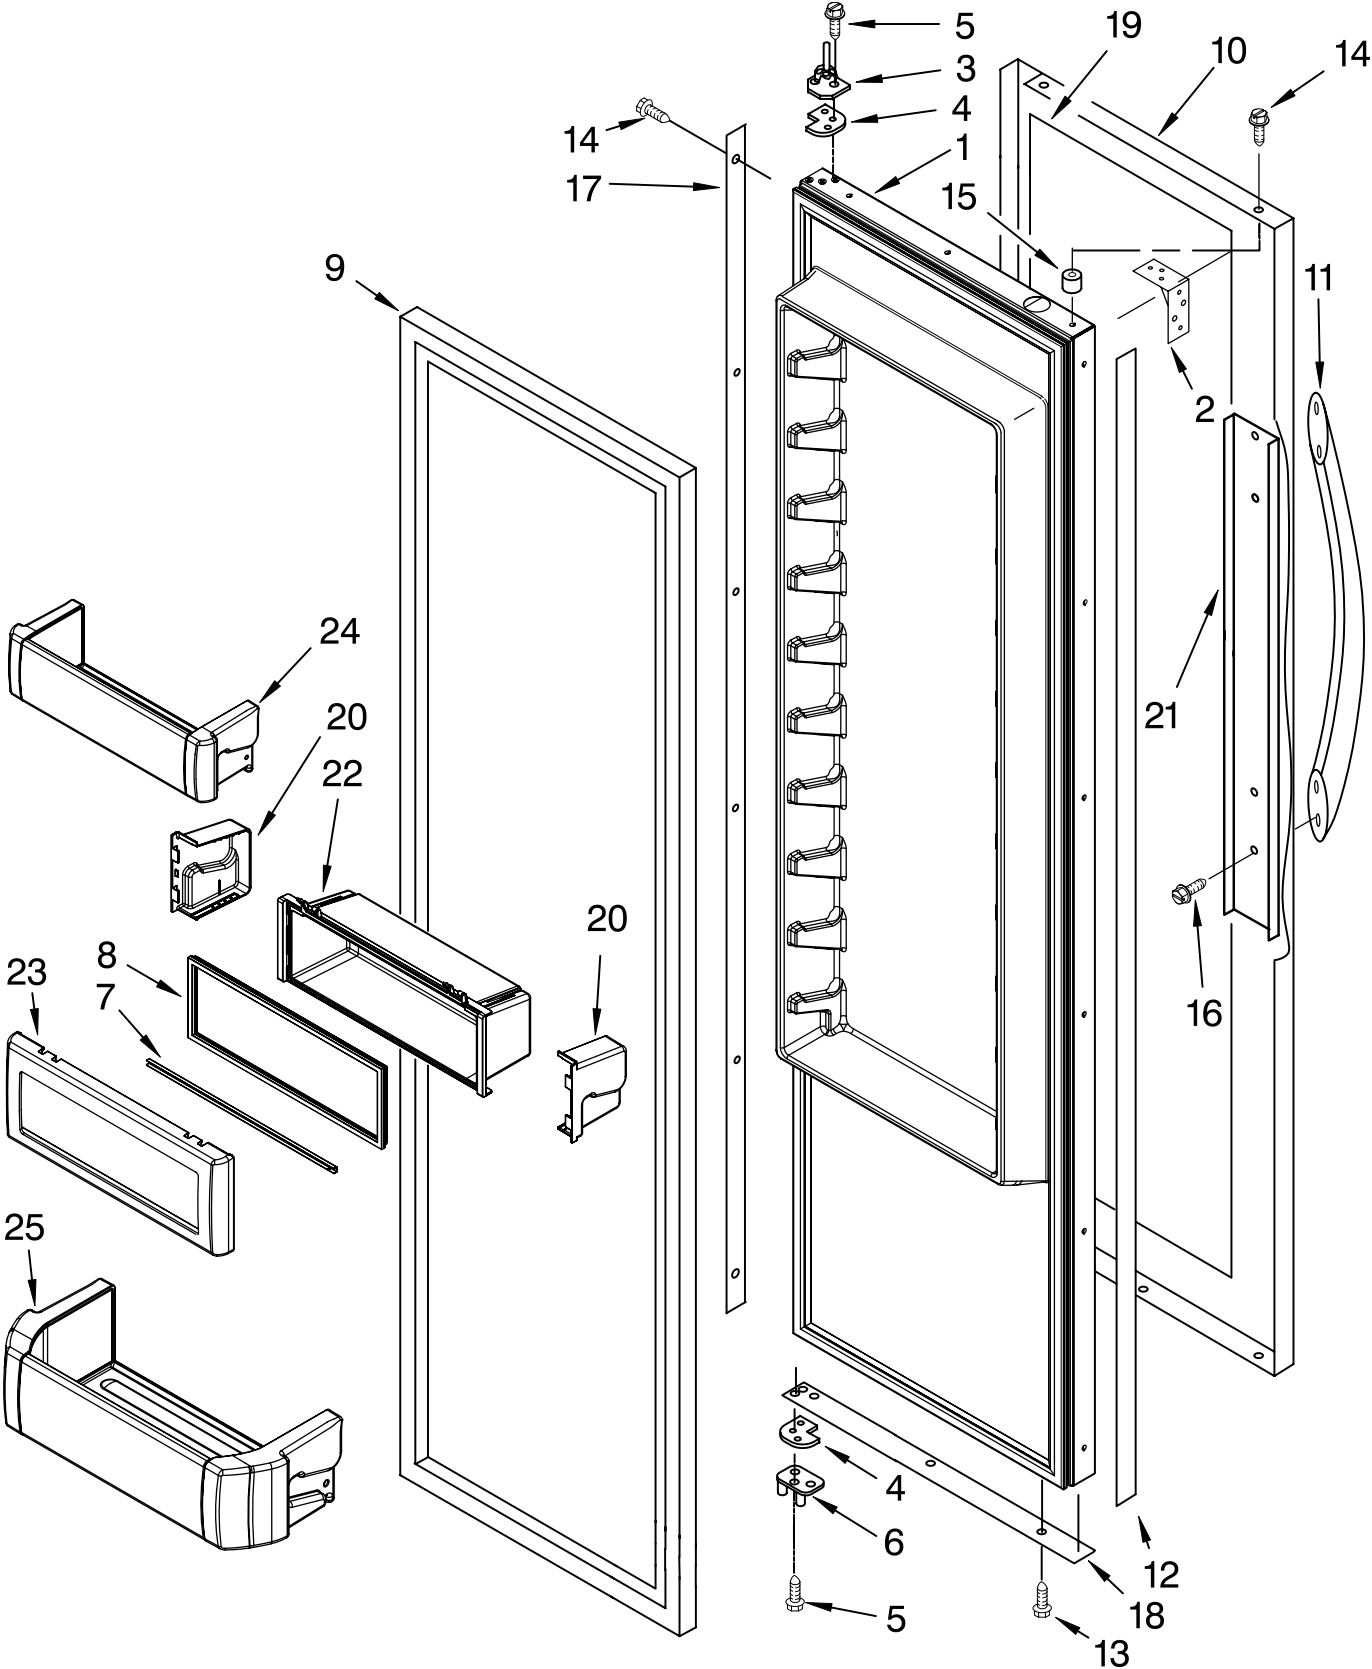

REFRIGERATOR DOOR PARTS

For Model: KSSC36QTS02
(Stainless Steel)

FOR ORDERING INFORMATION REFER TO PARTS PRICE LIST

REFRIGERATOR DOOR PARTS

For Model: KSSC36QTS02
(Stainless Steel)

Illus. No.	Part No.	DESCRIPTION
1	2252329	Refrigerator Door Panel (Includes Item #9)
2	2258951	Brace, Door Corner
3	2266854	Hinge Assembly, Top
4	2316804	Spacer-Door, Top & Bottom
5	489282	Screw
6	2302878	Hinge Assembly, Bottom
7	2222795	Rail, Lid
8	2222981	Gasket, Utility Bin
9	2222810	Door Gasket, Magnetic
10		Skin, Door
11	2307752	Stainless Steel Handle, Door
12	2316868	Stainless Steel Spacer, Door-Skin (Handle Side)
	2309060	For Stainless Steel Model
13	488568	Screw
14		Screw, 8-15 x .500
	8281250	Stainless Steel
15	2005433	Spacer, Door-Skin (Top)
16	308544	Screw, Handle
17	2005030	Spacer, Door-Skin (Hinge Side)
18	2004933	Spacer, Door-Skin (Bottom)
19	2005323	Filler, Door
20		End Cap
	2222919	Right Side
	2222920	Left Side
21	W10127710	Plate, Door-Handle
22	2222921	Bin, Utility Center
23	W10131132	Door, Utility Bin
24	2222772	Bin, Door
25	2222769	Bin, Door (3)

FOR ORDERING INFORMATION REFER TO PARTS PRICE LIST