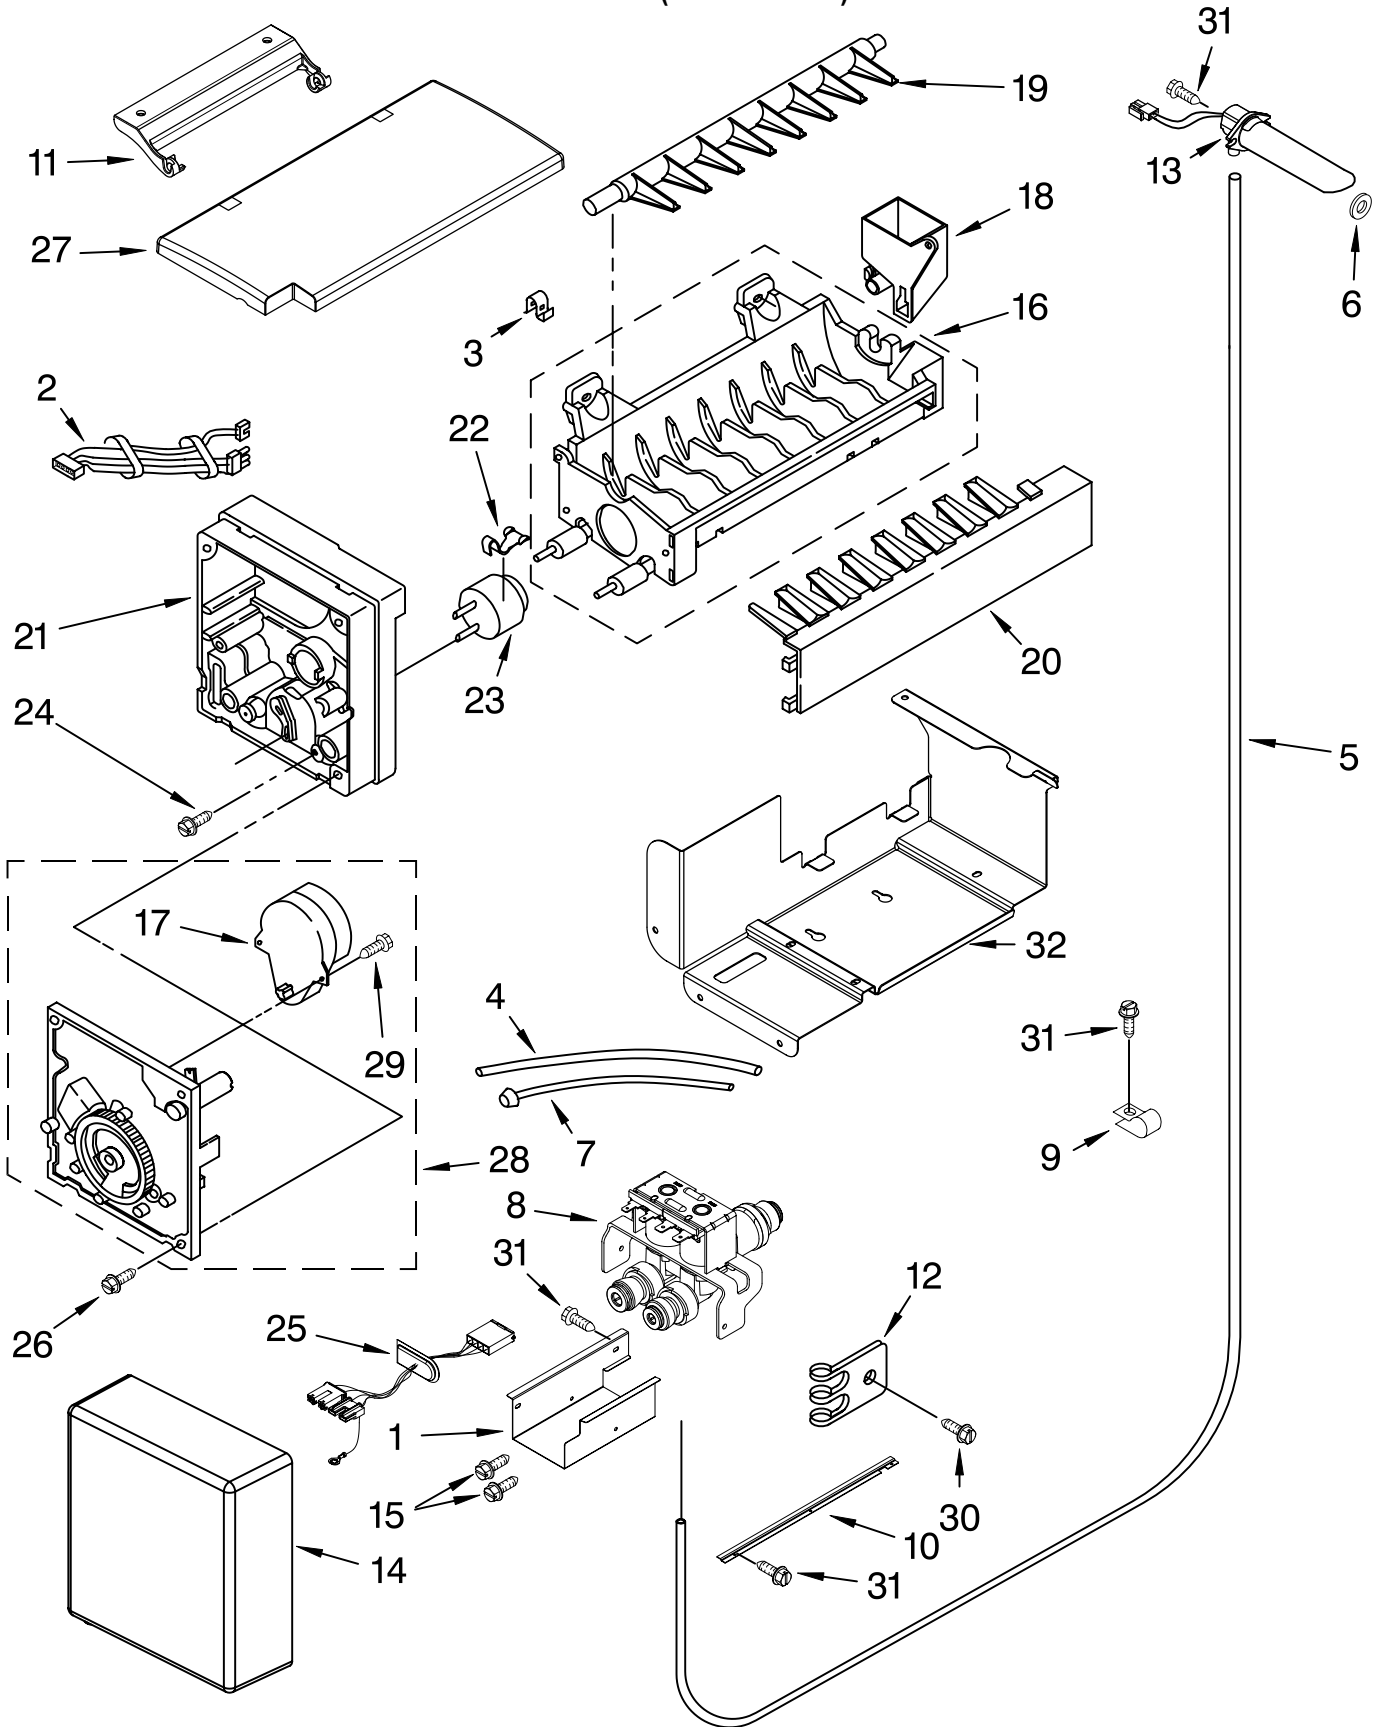

ICEMAKER PARTS

For Model: KSSC36QTS02

(Stainless Steel)

FOR ORDERING INFORMATION REFER TO PARTS PRICE LIST

ICEMAKER PARTS

For Model: KSSC36QTS02

(Stainless Steel)

Illus. No.	Part No.	DESCRIPTION	Illus. No.	Part No.	DESCRIPTION	Illus. No.	Part No.	DESCRIPTION
1	2320599	Shield, Valve	17		Motor, (Not Serviceable Order Item 28)	29	489136	Screw (2)
2	2310192	Wire Assembly, Icemaker	18	628356	Cup-Water Fill	30	489464	Screw
3	628379	Clip, Fuse	19	2212320	Ejector	31	486194	Screw
4	2325170	Tube, Filter Inlet	20	2212318	Ice Striper	32	2300167	Bracket, Icemaker Mounting
5	2320658	Water Tube	21	2194712	Support	100	W10122511	Complete Icemaker Assembly
6	2302758	Seal Gasket	22	2315522	Retainer Thermostat (2)	Following Parts Not Illustrated (Optional Parts Only)		
7	2317912	Tube, Filter Outlet	23	627985	Thermostat (Also Order 542639 Cement Alumilastic)		8537055	Cleaner, Stainless Steel
8	W10159843	Valve, Solenoid	24	8533917	Screw		W10134769	Ice Container Assembly
9	2221070	Clamp, Tube	25	W10139199	Wire Assembly		W10129081	Handle Kit for Previous Architect Series (Stainless)
10	2320559	Support, Valve	26	489276	Screw			
11	2198641	Bracket, Icemaker Cover	27	2317039	Cover, Icemaker			
12	2305274	Clamp, Nylon Valve	28	626680	Module Assembly (Includes Items 17 & 29)			
13	2302756	Tube, Water Inlet						
14	2221232	Cover						
15	488500	Screw						
16	W10122510	Mold & Heater (Also Order 542638 Silicone Grease)						

FOR ORDERING INFORMATION REFER TO PARTS PRICE LIST