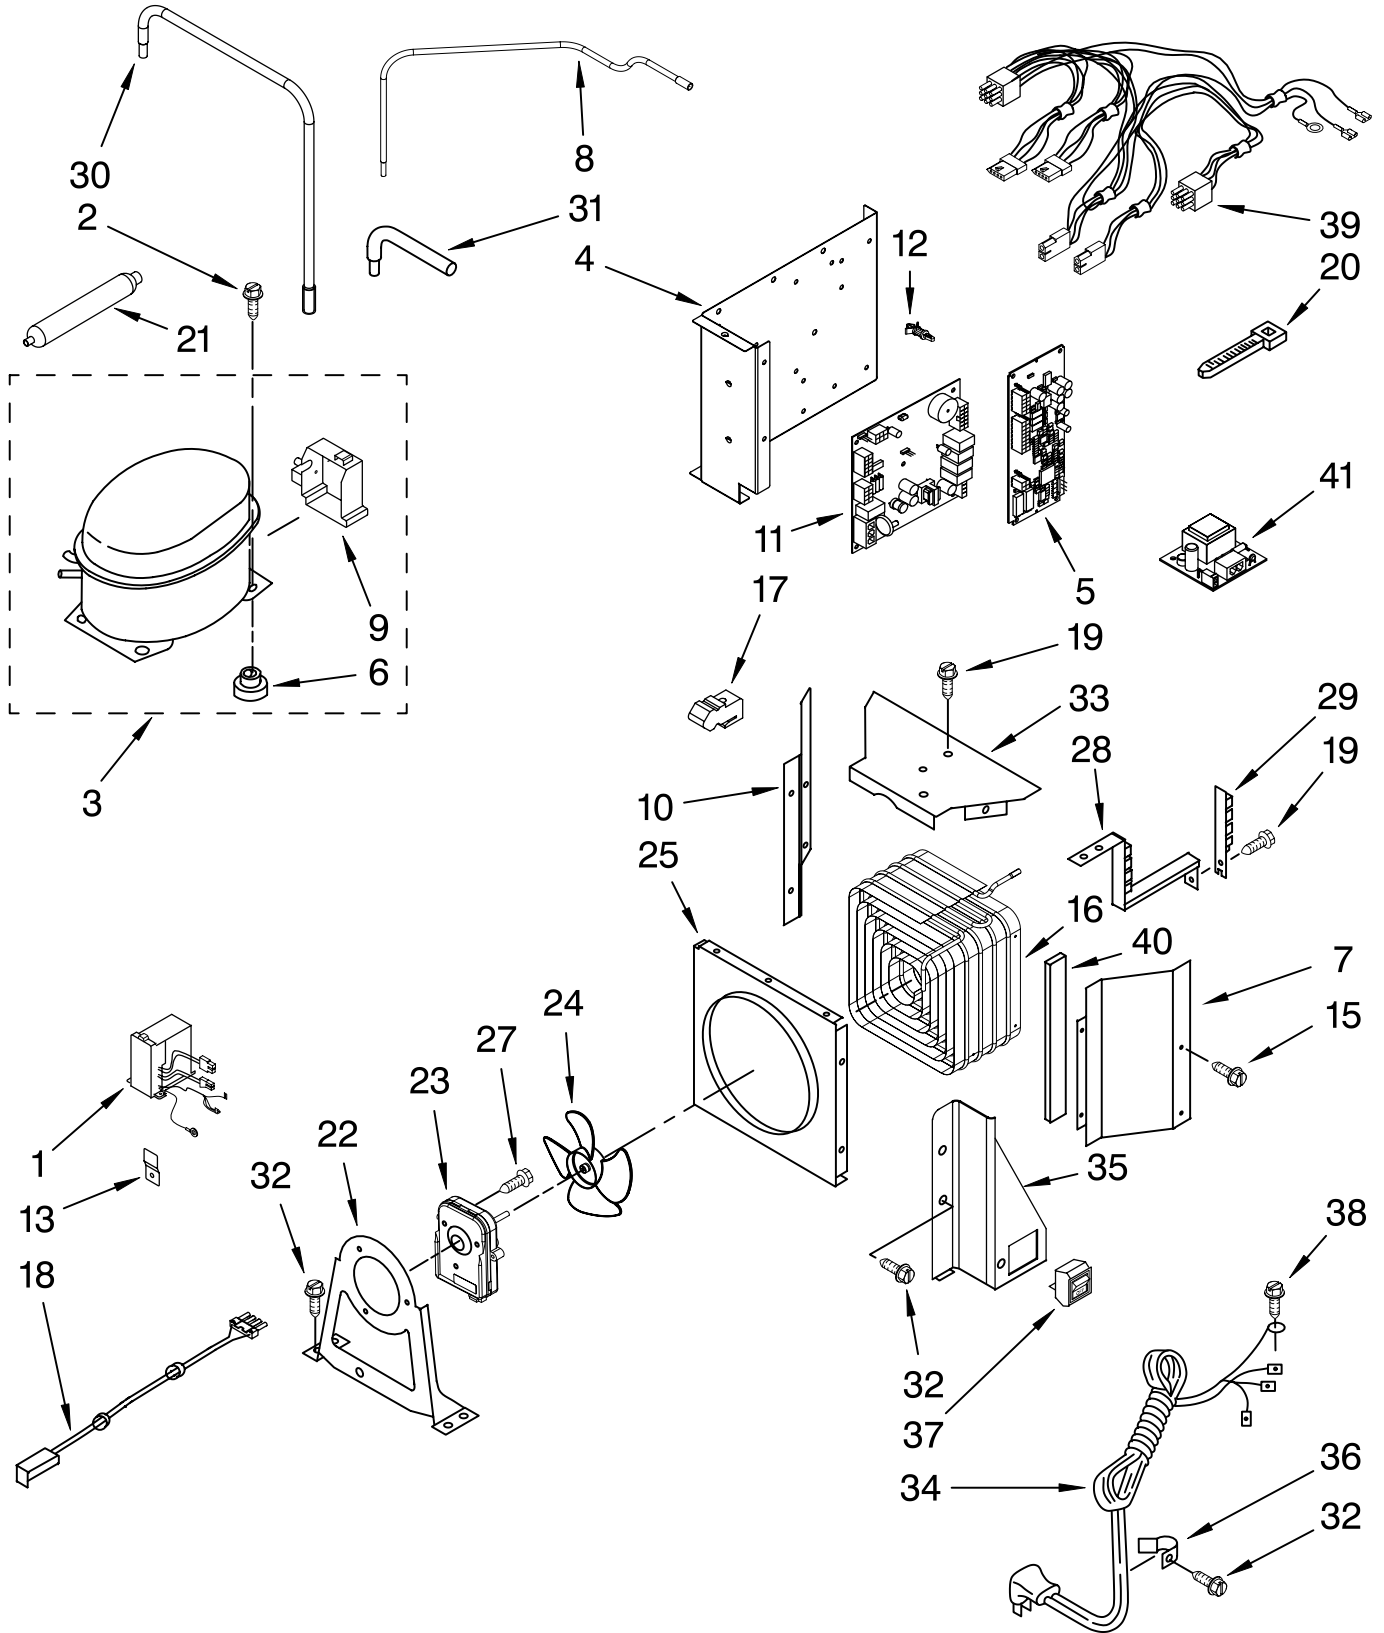

UPPER UNIT PARTS

For Model: KSSC36QTS02
(Stainless Steel)

FOR ORDERING INFORMATION REFER TO PARTS PRICE LIST

UPPER UNIT PARTS

For Model: KSSC36QTS02

(Stainless Steel)

Illus. No.	Part No.	DESCRIPTION	Illus. No.	Part No.	DESCRIPTION	Illus. No.	Part No.	DESCRIPTION
1	W10133449	Inverter Box	20	2155774	Wire Tie	41	2259350	Power Supply, Ingredient Care Center
2	489373	Screw, Compressor Mounting (4)	21	2317982	Drier	Following Parts Not Illustrated and Optional Parts Not Included		
3	2223393	Compressor (Includes Items 6 & 9)(Also Order 876765 Tube Kit)	22	W10136614	Bracket, Fan Motor (Condenser Fan)			
4	2318087	Housing, Control Board	23	2188875	Motor, Fan	978025	Valve, Access (1/4")	
5	2318054	Control Board	24	W10139483	Blade, Fan	978026	Valve, Access (5/16")	
6	1100826	Grommet, Mounting	25	2003169	Orifice, Fan	978027	Valve, Access (3/8")	
7	2309002	Support, Conenser	27	8533993	Screw	978028	Valve, Access (1/2")	
8	2307692	Tube, Transiton (Cond/Ht Loop) (Right)	28	2317031	Bracket, Vibration (Condenser)	978029	Valve, Access (5/8")	
9	2215676	Terminal Cover	29	2317030	Arm, Vibration (Condenser)	978030	Valve, Access (3/4")	
10	2309001	Support, Condenser (Left)	30	2307566	Tube, Transition (Condenser/Drier)	876764	Valve, Access (3/16")	
11	W10121049	Control Board	31	2194319	Tube, Process	REFRIGERANT CHARGE		
12	2203075	Spacer (5)	32	486194	Screw	6.25 oz.		
13	2256328	Bracket, Inverter Box	33	2309000	Cover, Condenser	(R-134A)		
15	1157158	Screw	34	2310251	Service Cord			
16	2307998	Condenser	35	2307684	Bracket, Mounting (Power Switch)			
17	2309431	Grommet (2)	36	549193	Clamp, Cord			
18	2310207	Wire, Jumper	37	2266802	Switch, Power Disconnect			
19	489399	Screw	38	487294	Screw, Ground			
			39	W10129829	Wiring Harness, Unit Compartment			
			40	2309432	Gasket, Condenser			

FOR ORDERING INFORMATION REFER TO PARTS PRICE LIST