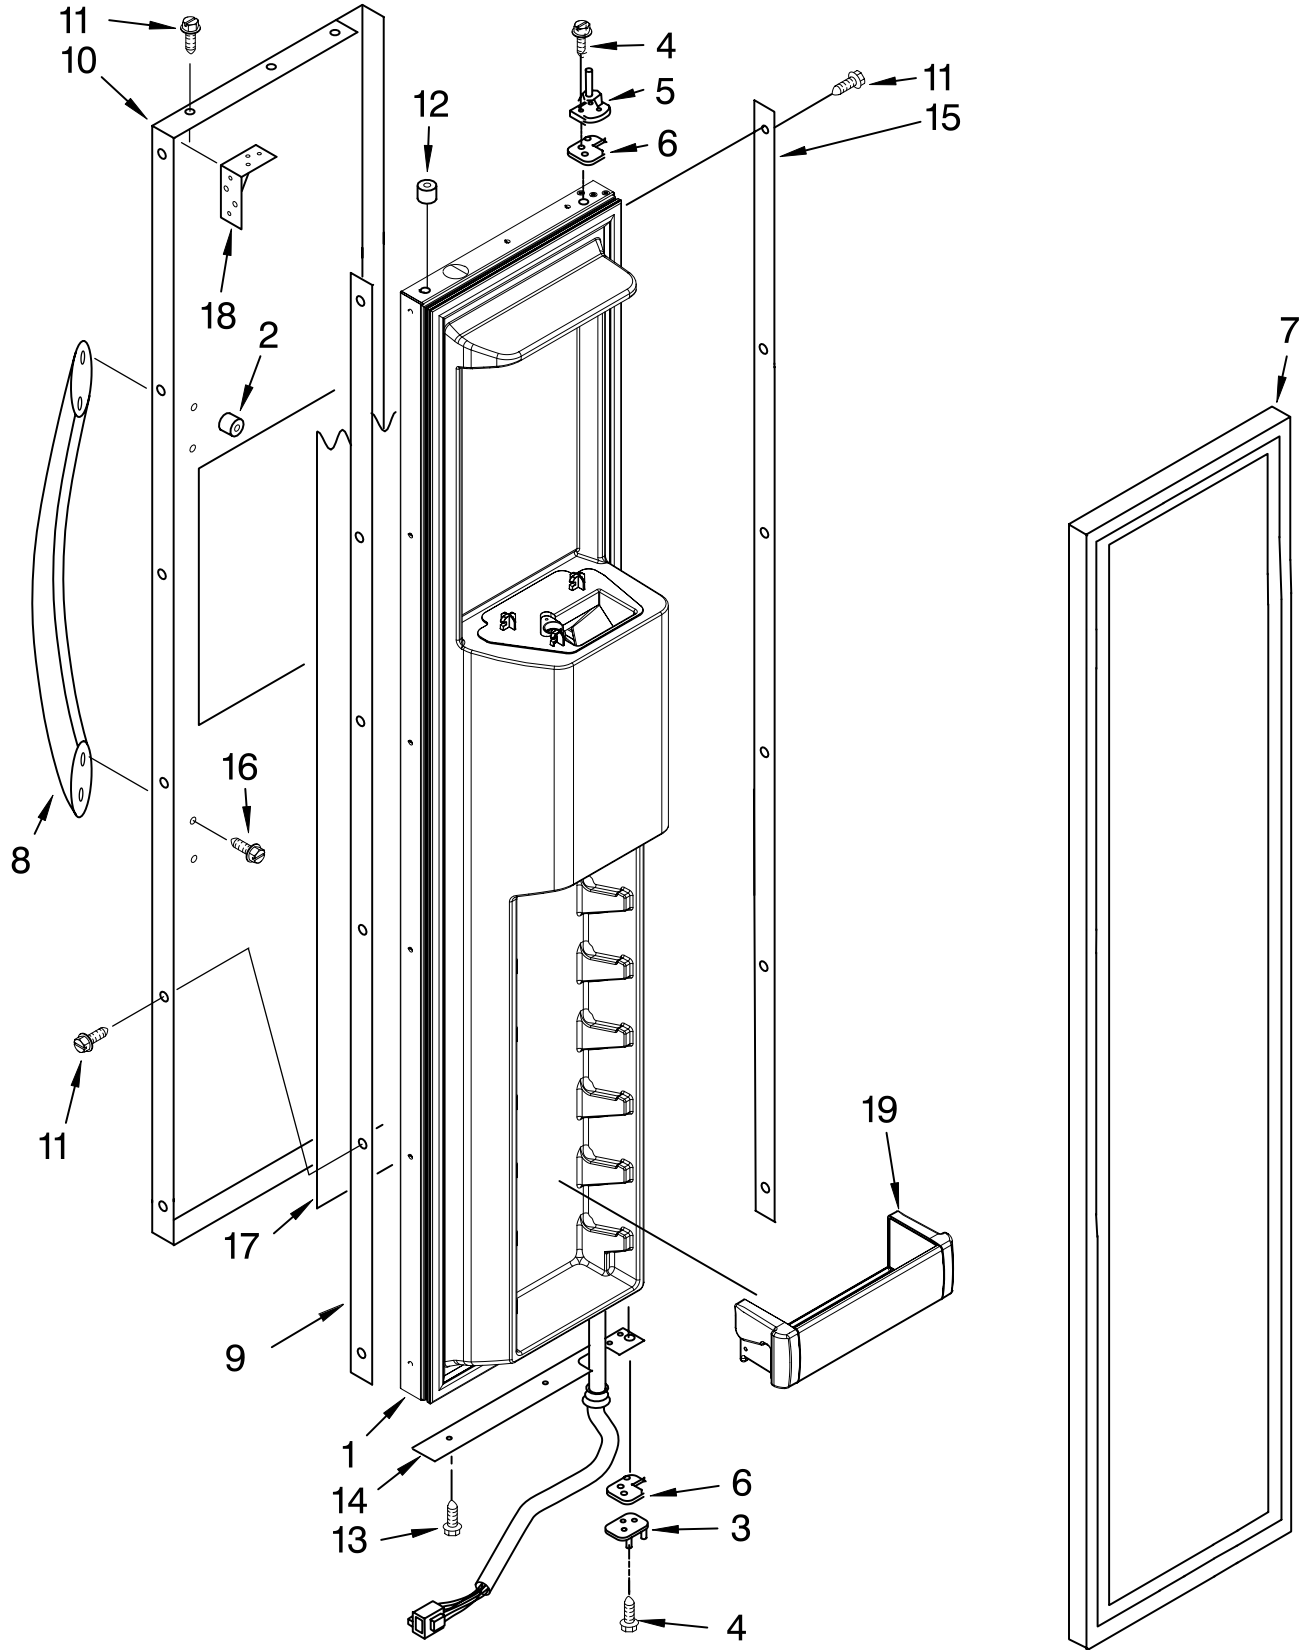

FREEZER DOOR PARTS

For Model: KSSC36QTS02

(Stainless Steel)

FOR ORDERING INFORMATION REFER TO PARTS PRICE LIST

FREEZER DOOR PARTS

For Model: KSSC36QTS02

(Stainless Steel)

Illus. No.	Part No.	DESCRIPTION
1	W10157901	Freezer Door (Includes #8)
2	2252354	Spacer
3	2302879	Hinge, Bottom
4	489282	Screw
5	2266854	Hinge, Top
6	2316804	Spacer-Door, Top & Bottom
7	2222813	Door Gasket, Magnetic
8		Handle, Door
9	2316868	Stainless Steel Spacer, Door-Skin (Handle Side)
	2309060	For Stainless Steel Model
10		Skin, Door
	2307309	Stainless Steel
11		Screw
	8281250	Stainless Steel
12	2005433	Spacer, Door-Skin (Top)
13	488568	Screw
14	2257384	Spacer, Door-Skin (Bottom)
15	2005030	Spacer, Door-Skin (Hinge Side)
16	308544	Screw, Handle
17		Filler, Door
	2325196	Top
	2325197	Bottom
18	2258951	Brace, Door Corner
19	2222775	Bin, Door (3)

FOR ORDERING INFORMATION REFER TO PARTS PRICE LIST