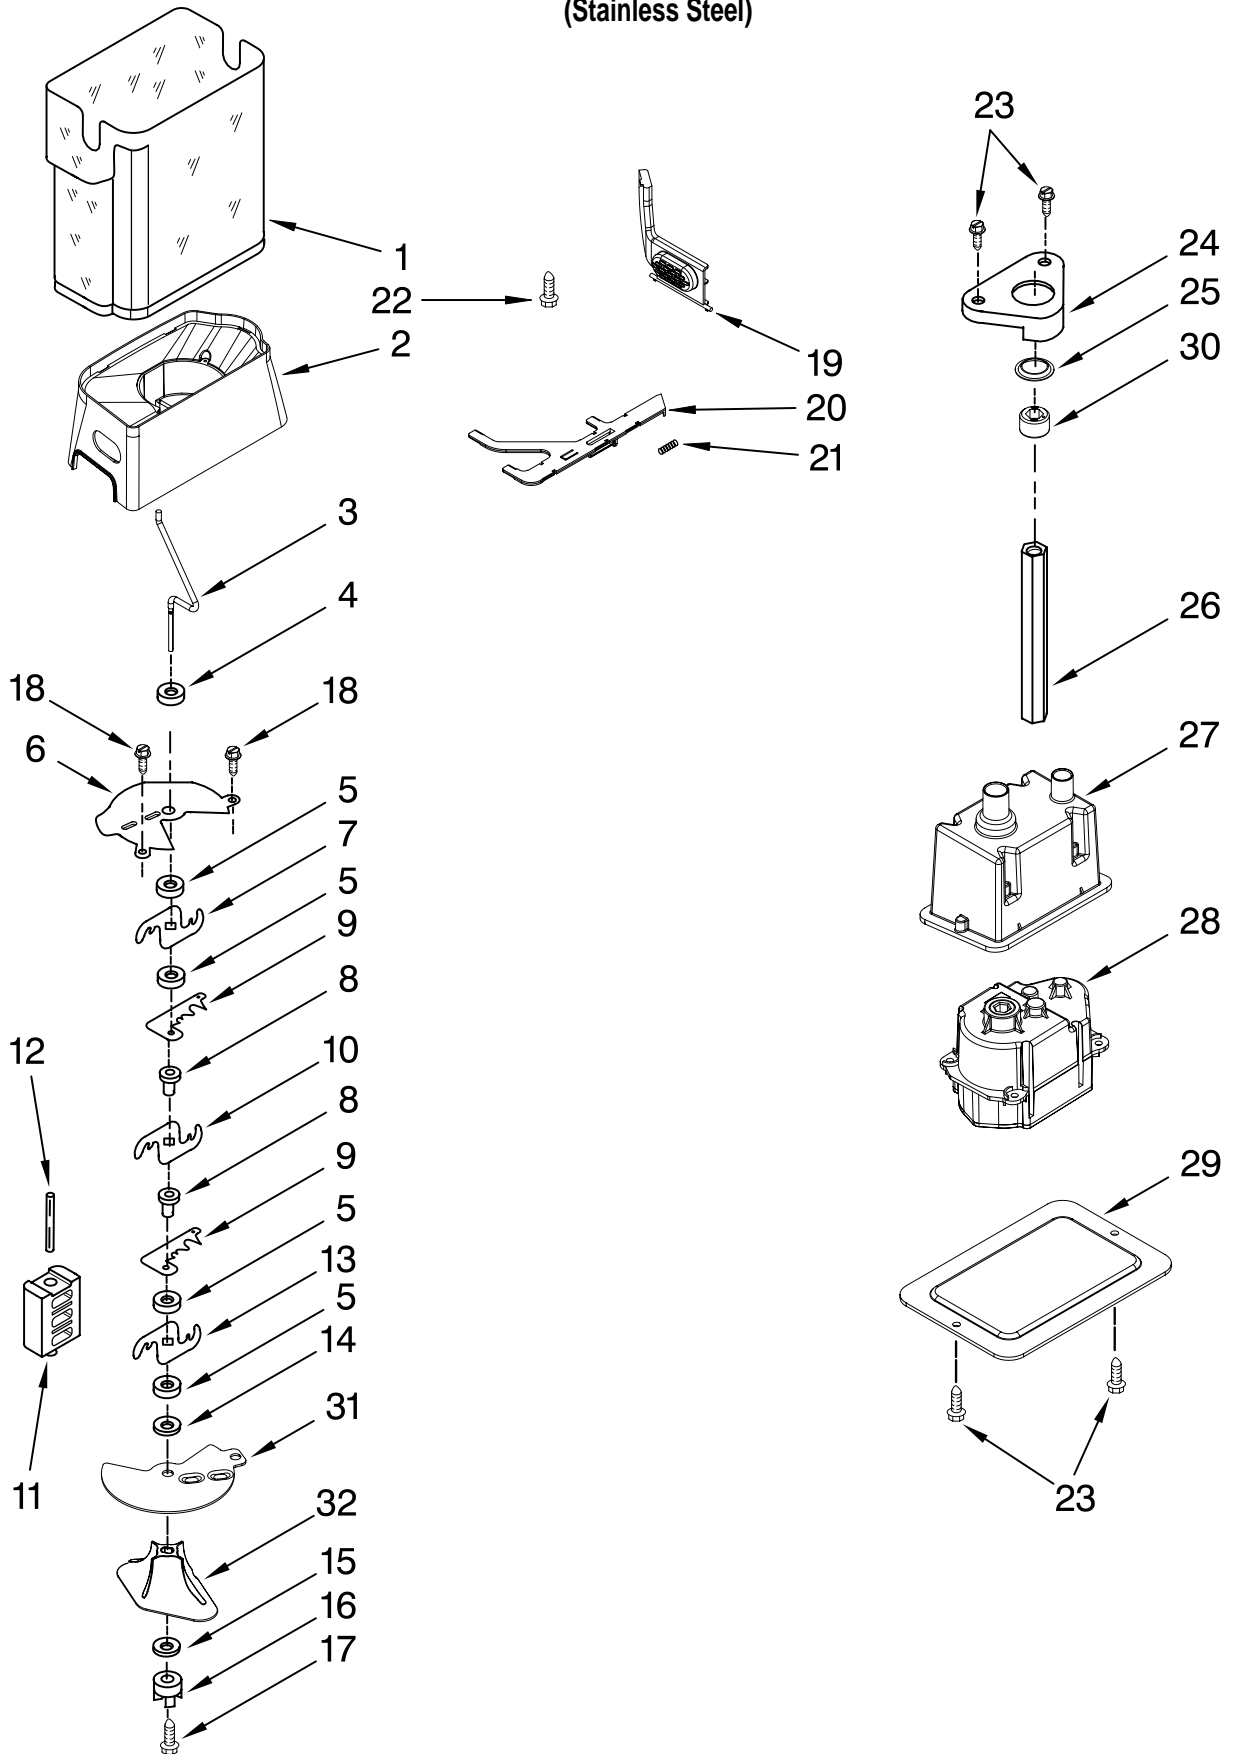

MOTOR AND ICE CONTAINER PARTS

For Model: KSSC36QTS02
(Stainless Steel)

FOR ORDERING INFORMATION REFER TO PARTS PRICE LIST

MOTOR AND ICE CONTAINER PARTS

For Model: KSSC36QTS02

(Stainless Steel)

Illus.	Part	
No.	No.	DESCRIPTION
1	W10134781	Ice Bin
2	2222960	Crusher Bin
3	W10140642	Auger
4	2258220	Washer, Auger
5	1119007	Spacer, Flat (6)
6	2317248	Cover, Crusher
7	2257024	Blade, Rotary
8	1119005	Spacer, Step (2)
9	2257020	Blade, Fixed
10	2257023	Blade, Rotary
11	2317239	Block, Blade
12	489229	Roll Pin
13	2257022	Blade, Rotary
14	489235	Washer, Plain
15	2198661	Washer, Coupling
16	2188918	Coupling, Top
17	8281164	Screw
18	3400065	Screw
19	2252265	Button, Bin
20	W10134784	Latch, Bin
21	2198608	Spring, Latch
22	2198671	Screw (2)
23	8281163	Screw
24	2188919	Holder
25	2198628	Seal
26	2318030	Drive Shaft
27	2318011	Enclosure, Motor
28	2315546	Dispenser, Motor
29	2318028	Cover
30	2315559	Sleeve, Coupling
31	2317250	Chamber, Divider
32	2317243	Wiper

FOR ORDERING INFORMATION REFER TO PARTS PRICE LIST