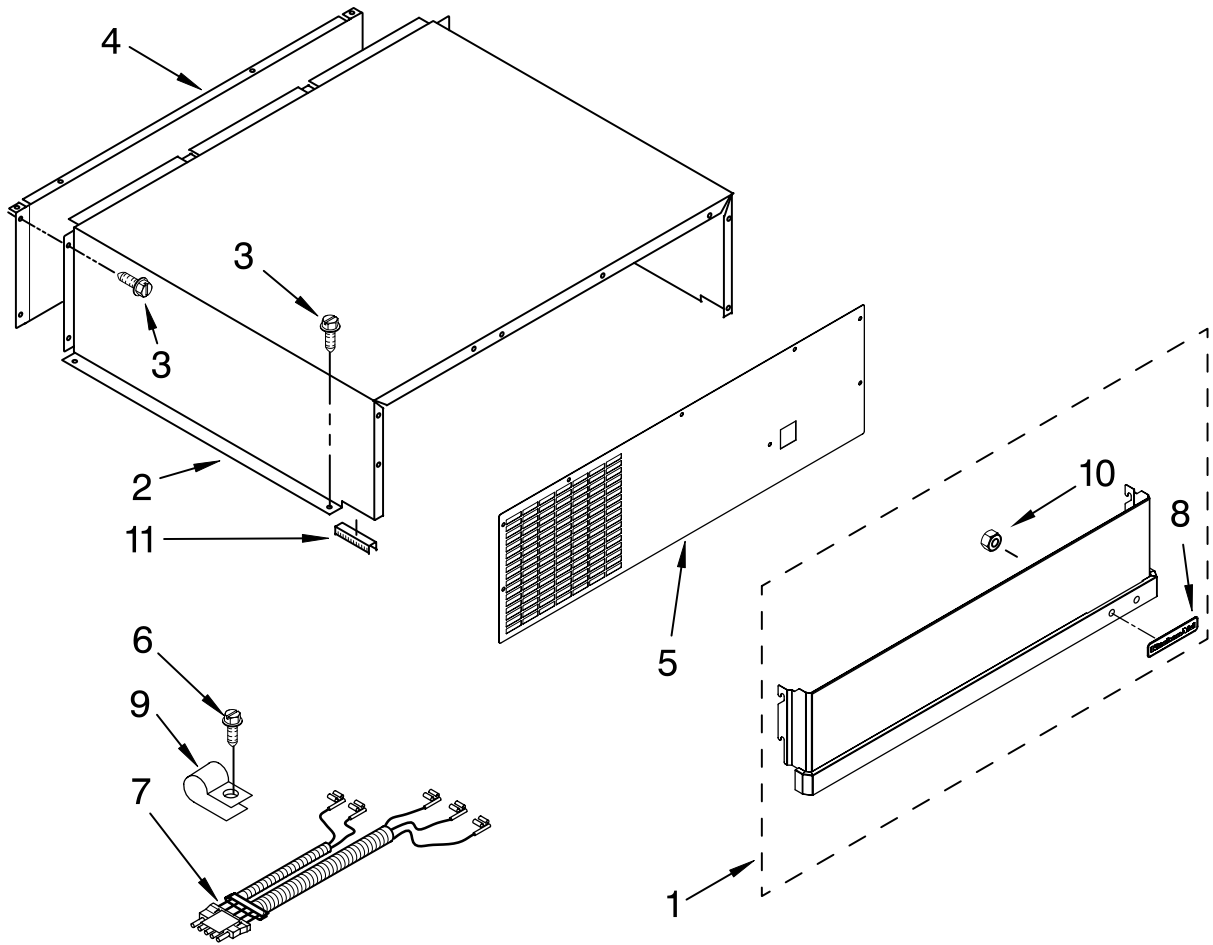

TOP GRILLE AND UNIT COVER PARTS

For Model: KSSC36QTS02
(Stainless Steel)

Illus. No.	Part No.	DESCRIPTION
1		Panel, Decorative Assembly
	2316736S	Stainless Steel
2	W10161693	Cover, Unit
3	486194	Screw
4	2256466	Back Panel
5	W10121229	Cover, Unit Front
6	487415	Screw
7	2310194	Wire Assembly RC/FC Light Switch
8	2317923S	Badge, Kitchen Aid
9	489348	Clamp
10	2004333	Nut
11	2215910	Grommet

FOR ORDERING INFORMATION REFER TO PARTS PRICE LIST