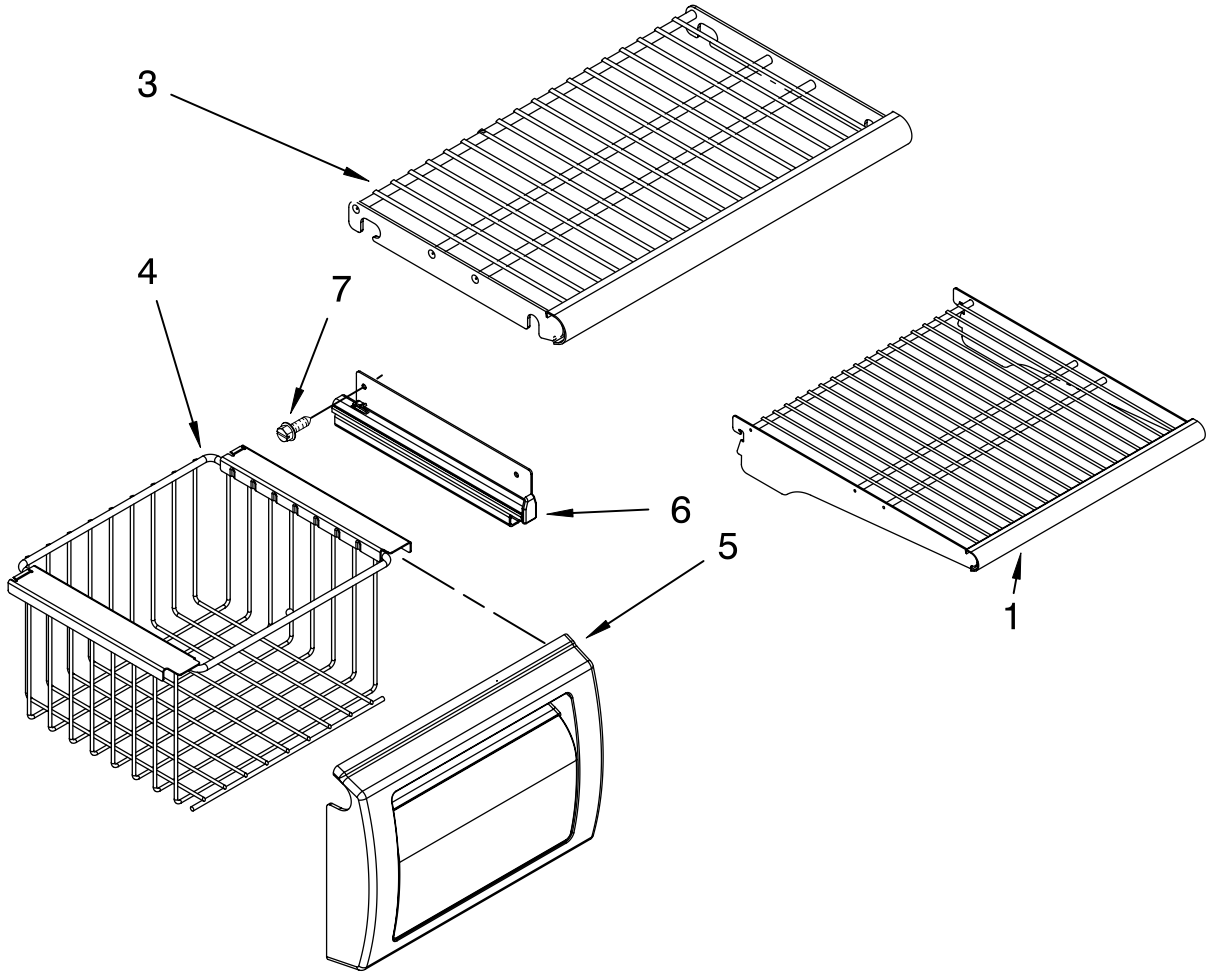

# CABINET TRIM PARTS

For Model: KSSC36QTS02  
(Stainless Steel)

Illus. No.	Part No.	DESCRIPTION
1		Cabinet, Trim (Right Side)
	W10132472	Stainless Steel
3		Screw
	1163283	Stainless Steel
4	2316686	Cabinet, Trim (Bottom)
5	486194	Screw
6	2314016	Cabinet, Trim Top
7		Cabinet Trim (Left Side)
	W10132541	Stainless Steel
8	W10121451	Screw (4)
9	2005925	Seal-Trim, Side
10	489464	Screw

# FREEZER SHELF PARTS

For Model: KSSC36QTS02

(Stainless Steel)

Illus. No.	Part No.	DESCRIPTION
1	2302882	Wire, Shelf (2)
3	2302867	Shelf, Fixed (4)
4	2259081	Basket
5	2256269	Front, Basket
6	2259317	Slide, Basket
	2259318	Right Side
	2259318	Left Side
7	8533928	Screw