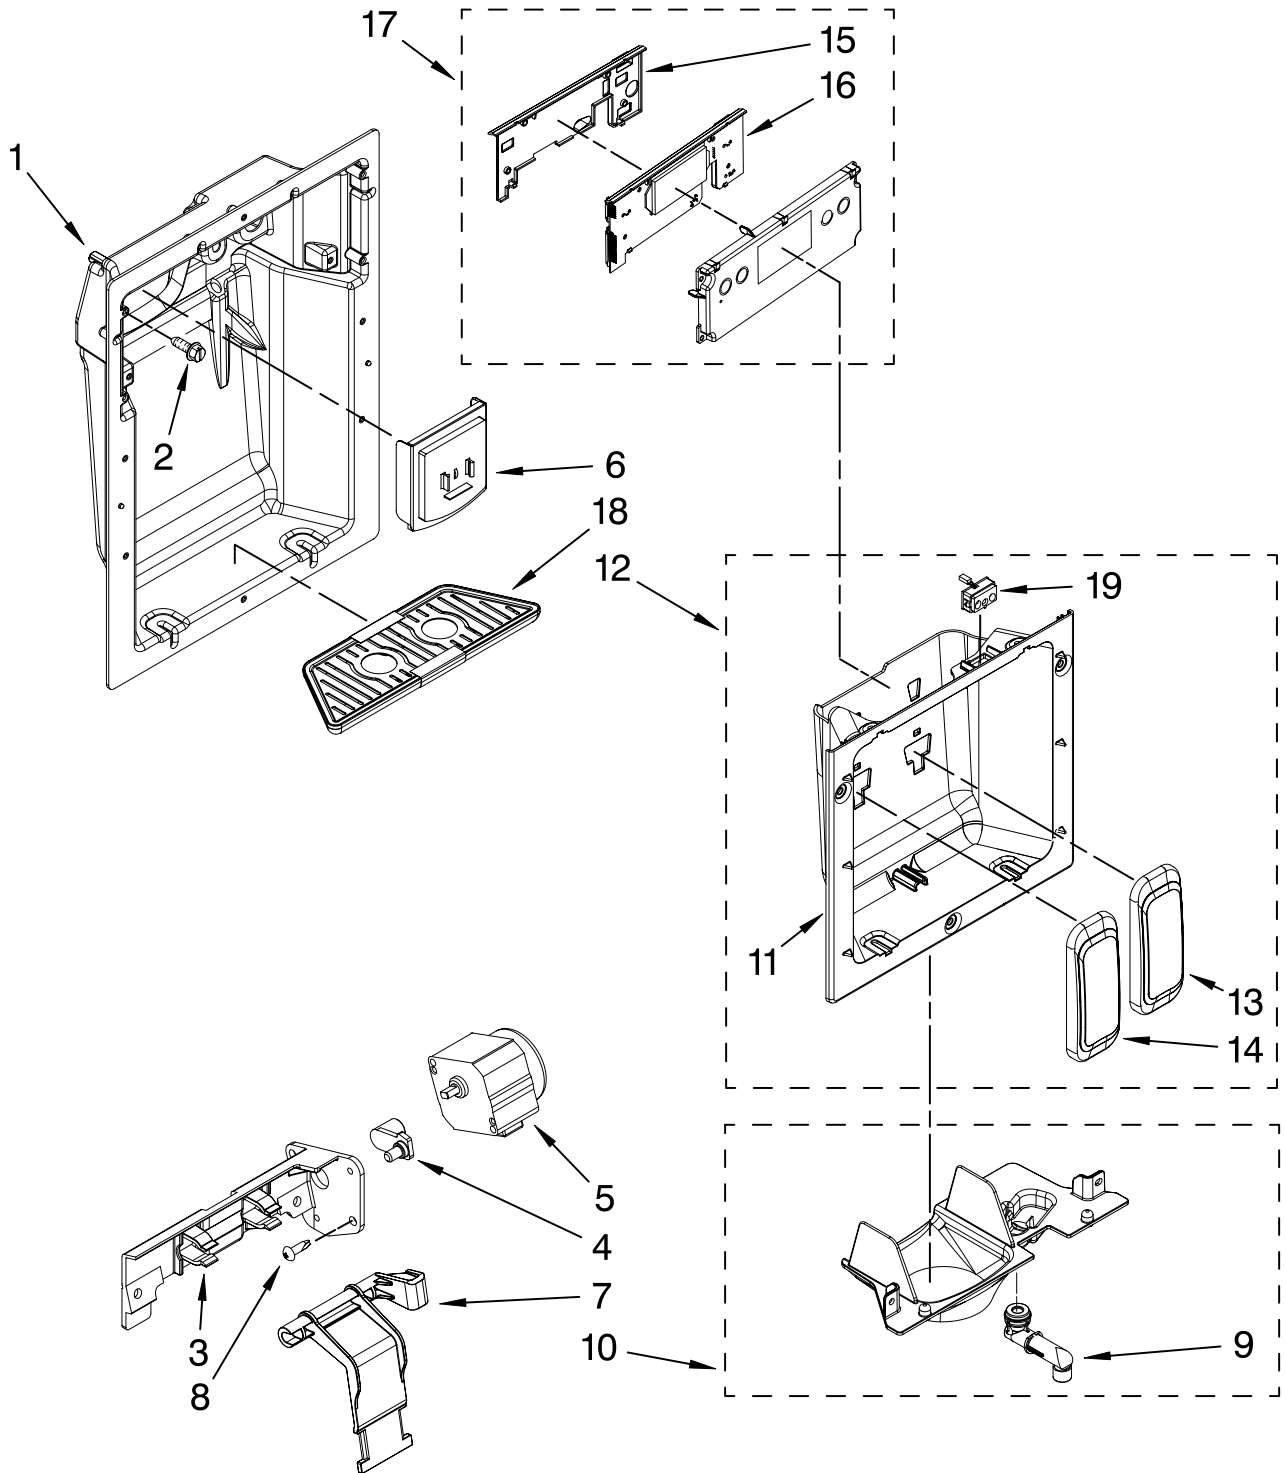

DISPENSER FRONT PARTS

For Model: KSSC36QTS02
(Stainless Steel)

FOR ORDERING INFORMATION REFER TO PARTS PRICE LIST

DISPENSER AND FRONT PARTS

For Model: KSSC36QTS02

(Stainless Steel)

Illus. No.	Part No.	DESCRIPTION
1		Housing, Dispenser (Not Serviced)
2	486194	Screw (3)
3	W10132946	Bracket, Motor
4	2305242	Connector, Door Bracket
5	2318021	Motor, Ice Door
6	2180353	Door, Ice
7	2318020	Support, Ice Door
8	4449745	Screw (2)
9	2305235	Spigot
10	2318017	Separator Assembly
11		Housing, Middle (Not Available Order Item 12)
12	2307675US	Housing Assembly
13	2305307GN	Water, Paddle Asy
14	2305306GN	Ice, Paddle Asy
15	2305219	Cover, Control
16	2321746	Electronic Control (Includes #15)
17	2318042	User Interface Asy
18	2318062US	Tray, Housing
19	2305342	LED Assembly

FOR ORDERING INFORMATION REFER TO PARTS PRICE LIST