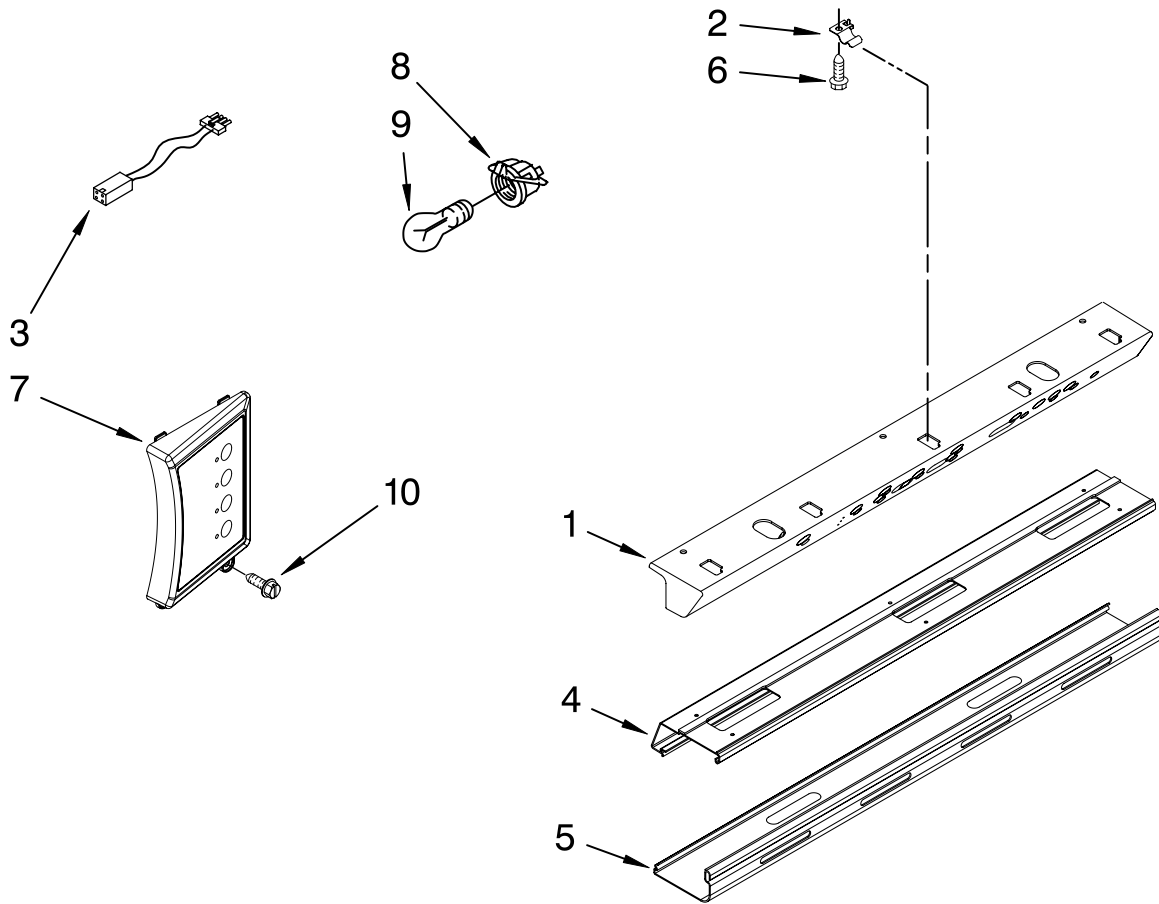

CONTROL PANEL PARTS

For Model: KSSC36QTS02

(Stainless Steel)

Illus. No.	Part No.	DESCRIPTION
1	2316544	Control Box
2	2317000	Clip, Box
3	2310390	Wire, Jumper
4	2324971	Bracket, Control Box
5	2307594	Shield, Control Box
6	487539	Screw (2)
7	2306086	Display, Ingredient Care Center
8	2223857	Socket, Light
9	2326255	Light Bulb (2)
10	8281185	Screw

FOR ORDERING INFORMATION REFER TO PARTS PRICE LIST