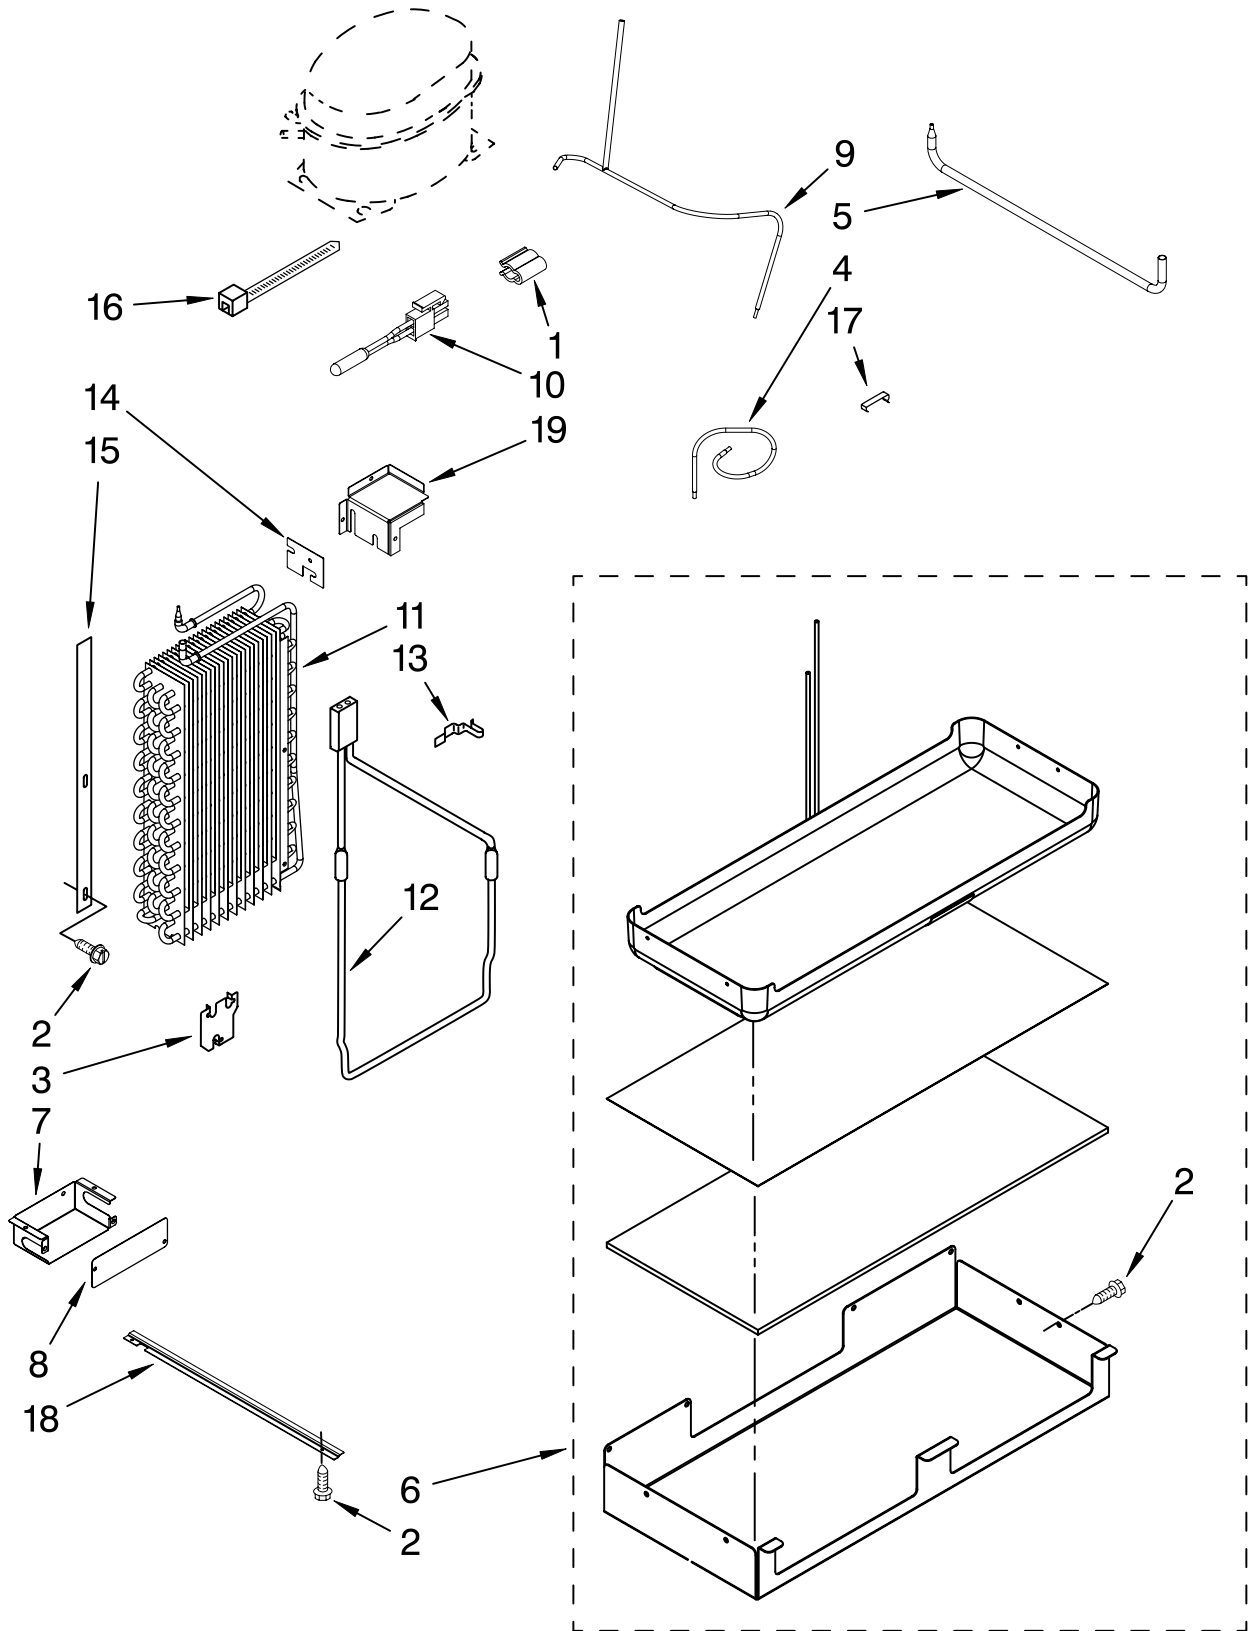

LOWER UNIT AND TUBE PARTS

For Model: KSSC36QTS02

(Stainless Steel)

FOR ORDERING INFORMATION REFER TO PARTS PRICE LIST

LOWER UNIT AND TUBE PARTS

For Model: KSSC36QTS02

(Stainless Steel)

Illus.	Part	
No.	No.	DESCRIPTION
1	9791833	Clip, Thermistor
2	486194	Screw
3	W10157752	Bracket
4	2309076	Suction Tube
5	2309070	Tube, Connect (Drier/Restrictor)
6	2320615	Drain Pan Assy.
7	W10151288	Cover, Wiring
8	W10153595	Cover, Box
9	2307686	Tube, Discharge
10	2188820	Thermistor
11	2306092	Evaporator
12	W10140160	Heater, Defrost
13	1113048	Clamp, Heater (2)
14	W10139908	Seal, Return Air
15	2220832	Gasket, Evaporator
16	2155774	Wire Tie
17	2215691	Clip, Heat Exchanger
18	2320554	Support, Drain Pan
19	W10160981	Bracket Assembly, Air Return

FOR ORDERING INFORMATION REFER TO PARTS PRICE LIST