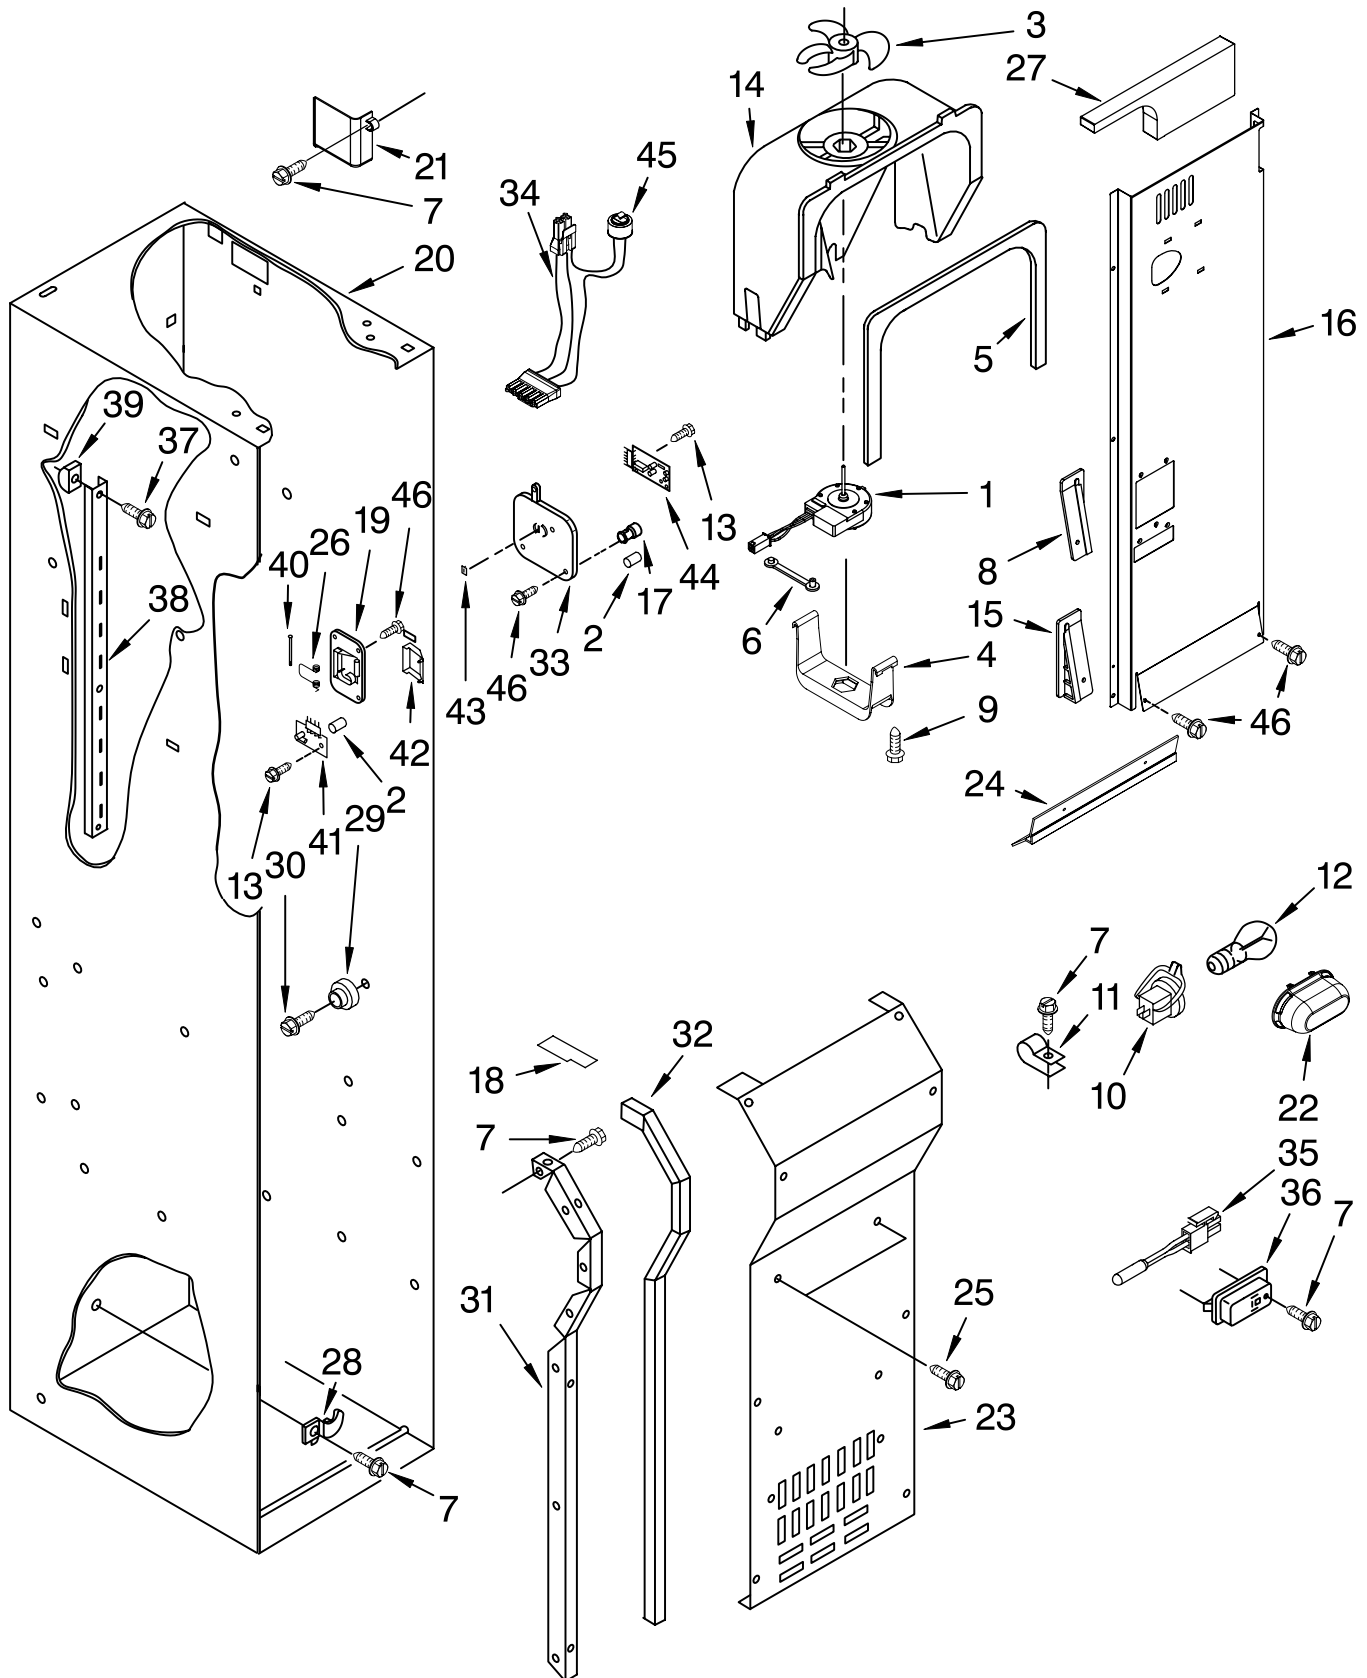

FREEZER LINER AND AIR FLOW PARTS

For Model: KSSC36QTS02

(Stainless Steel)

FOR ORDERING INFORMATION REFER TO PARTS PRICE LIST

FREEZER LINER AND AIR FLOW PARTS

For Model: KSSC36QTS02

(Stainless Steel)

Illus. No.	Part No.	DESCRIPTION	Illus. No.	Part No.	DESCRIPTION	Illus. No.	Part No.	DESCRIPTION
1	2259385	Fan Motor	19	2215650	Cover, Emitter	32	2220904	Gasket (2)
2	2198665	Tube, P.C. Board	20		Liner (Not A			Evaporator Cover
3	2169142	Fan Blade			Serviceable Part)	33	2259493	Cover, Receiver
4	2223733	Retainer, Fan Motor	21	2259025	Cover, Air Outlet	34	W10139189	Harness, Evap Fan (Includes Item 45)
5	2302816	Gasket, Cover	22	2307751	Light Shield	35	2306010	Thermistor
6	2223986	Grommet	23	W10158000	Cover, Evaporator	36	2317105	Cover, Thermistor
7	486194	Screw	24	2302849	Support, Air Duct	37	2006475	Screw
8	2259464	Wedge, Air Duct	25	487539	Screw	38	2259032	Ladder, Shelf
9	488500	Screw, Ground	26	2198635	Spring	39	2259397	Support, Screw
10	2223857	Socket, Light (2)	27	2309282	Deflector, Air Duct	40	2198634	Pin
11	488937	Clamp, Nylon	28	1112260	Support, Evaporator	41	2220398	P.C. Board Emitter
12	2326255	Light Bulb	29	2196483	Shelf, Stud (20)	42	2198633	Flipper
13	489214	Screw	30	8281158	Screw	43	2255563	Slide, Ice maker Shut Off
14	2182119	Scroll, Fan	31		Evaporator, Cover Rail	44	2255114	P.C. Board, Receiver
15	2259465	Wedge, Air Duct		2221107	Left Side	45	W10160570	Defrost, Bi-Metal
16	2307773	Air Duct		2259355	Right Side	46	8281185	Screw
17	2198643	Lens						
18	2209481	Block, Fan Scroll Right						
	2209066	Left						

FOR ORDERING INFORMATION REFER TO PARTS PRICE LIST