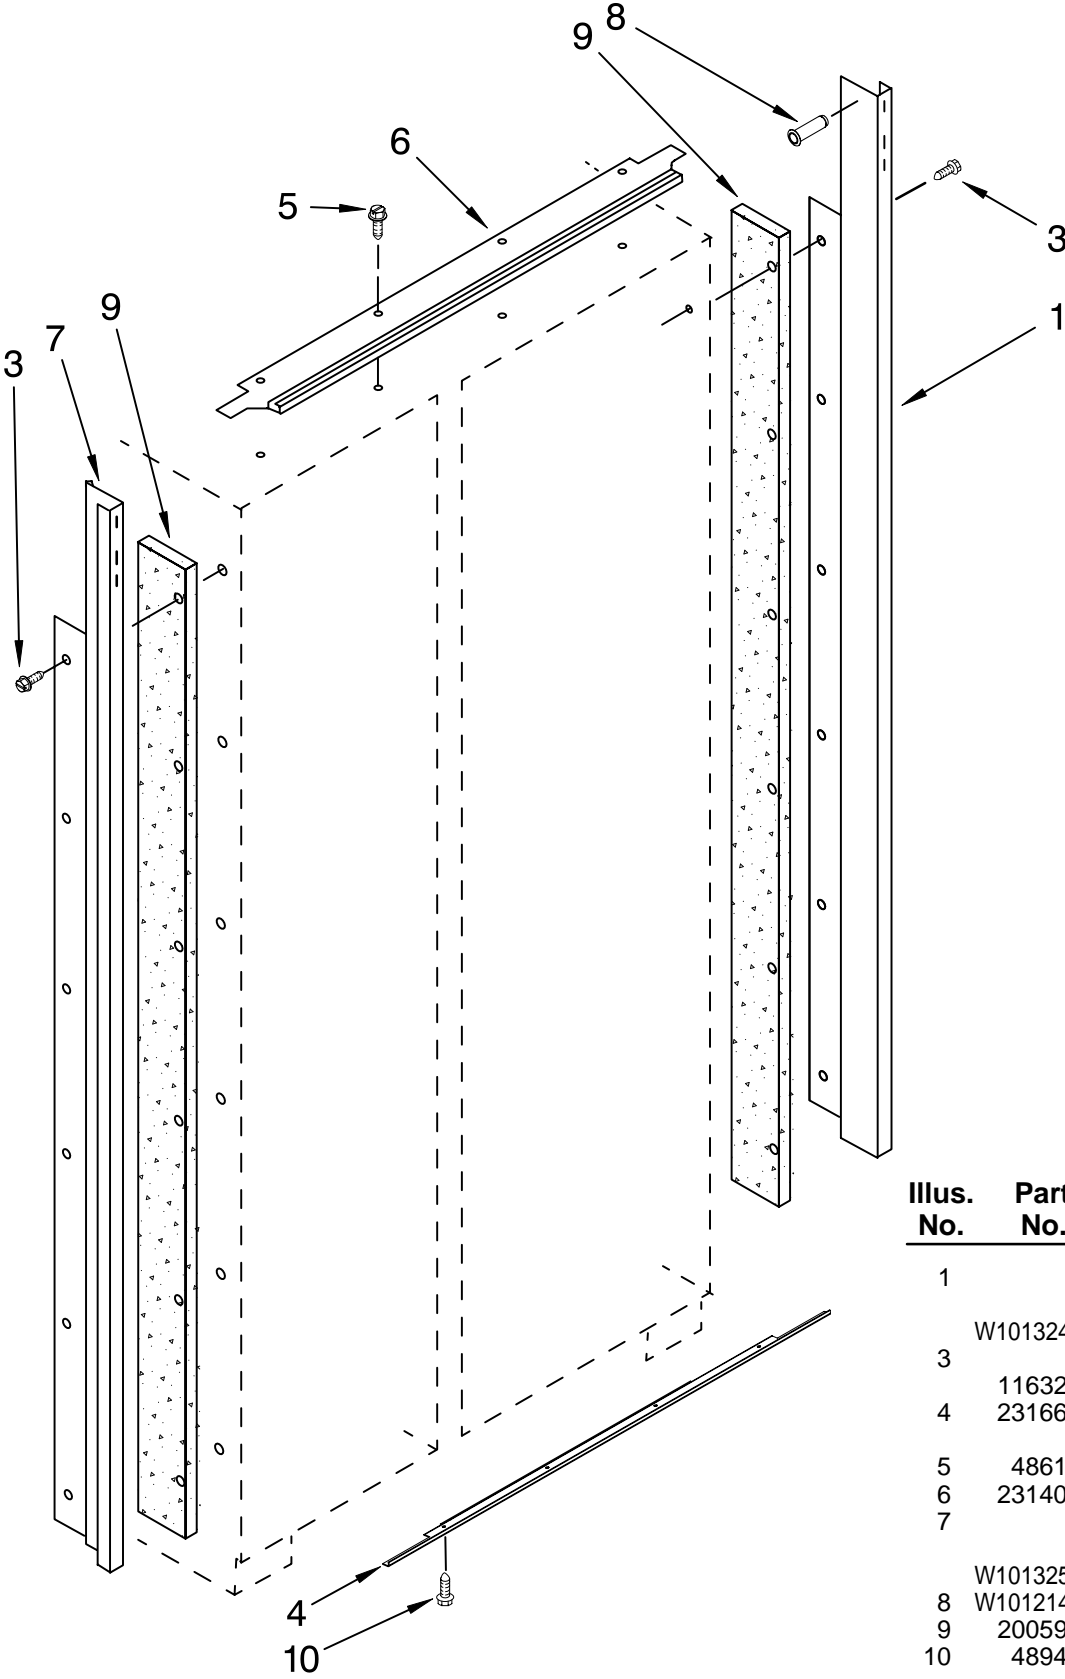

CABINET TRIM PARTS

For Model: KSSC36QTS02
(Stainless Steel)

Illus. No.	Part No.	DESCRIPTION
1		Cabinet, Trim (Right Side)
	W10132472	Stainless Steel
3		Screw
	1163283	Stainless Steel
4	2316686	Cabinet, Trim (Bottom)
5	486194	Screw
6	2314016	Cabinet, Trim Top
7		Cabinet Trim (Left Side)
	W10132541	Stainless Steel
8	W10121451	Screw (4)
9	2005925	Seal-Trim, Side
10	489464	Screw

FOR ORDERING INFORMATION REFER TO PARTS PRICE LIST