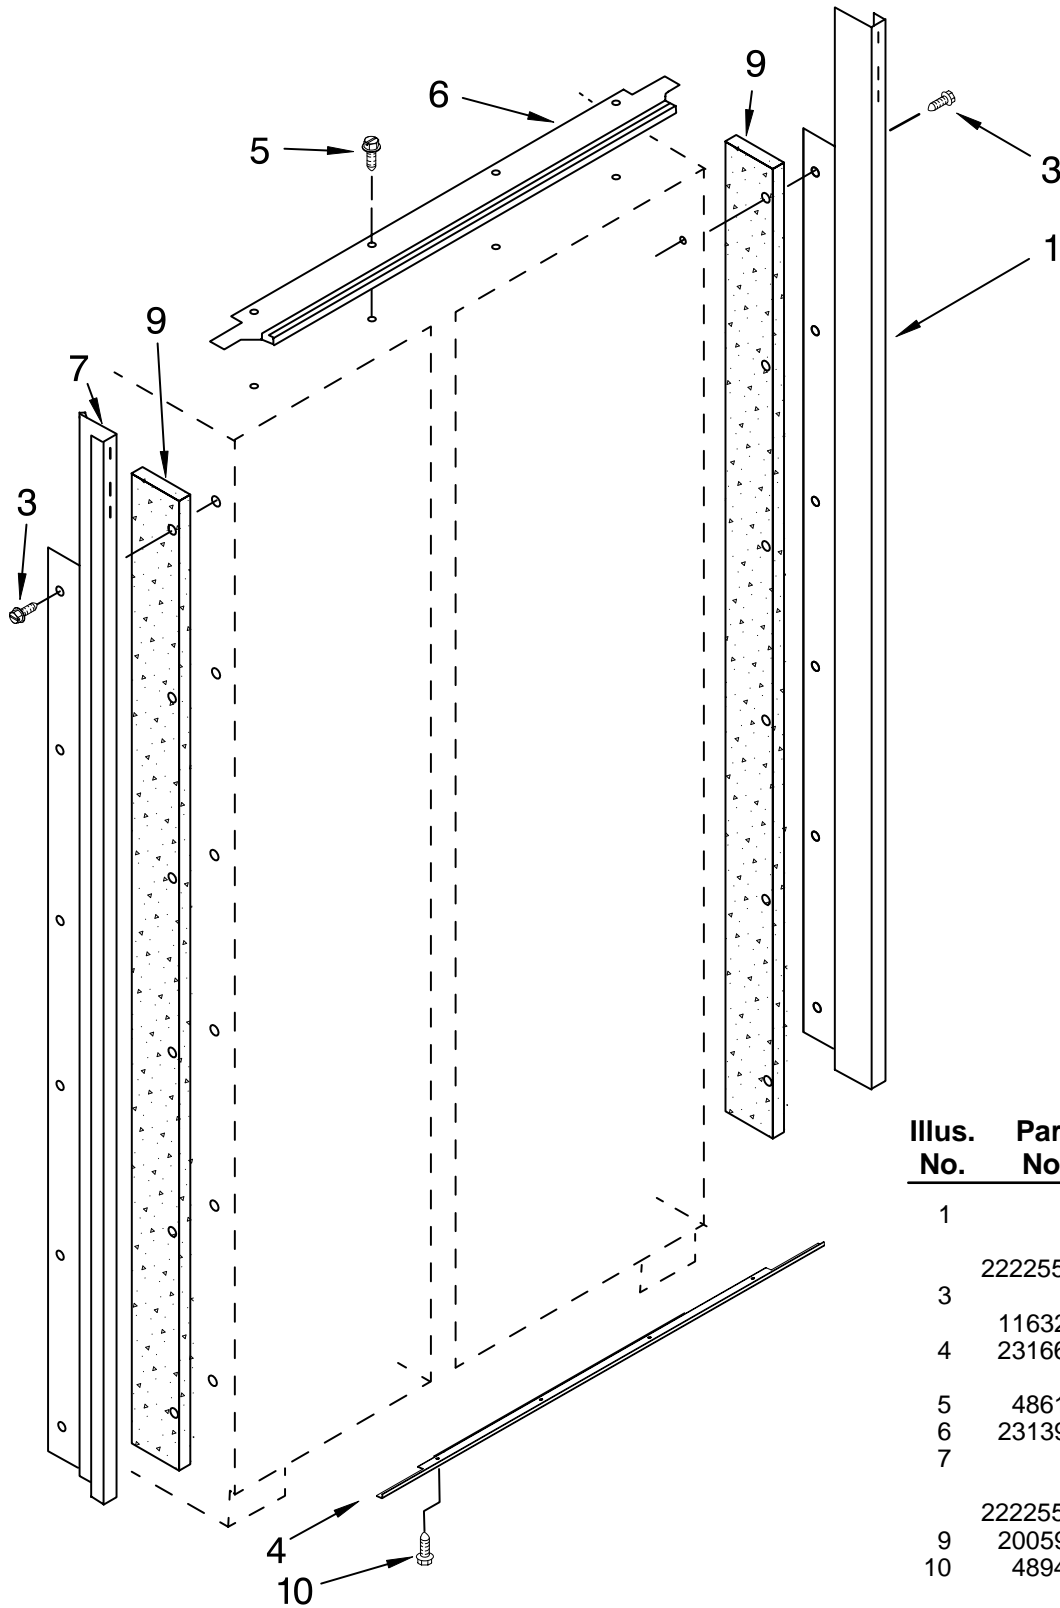

CABINET TRIM PARTS

For Model: KSSC42QMS03

(Stainless Steel)

Illus. No.	Part No.	DESCRIPTION
1		Cabinet, Trim (Right Side)
	2222552S	Stainless Steel
3		Screw
	1163283	Stainless Steel
4		Cabinet, Trim (Bottom)
	2316687	Stainless Steel
5		Screw
	486194	Stainless Steel
6		Cabinet, Trim Top
	2313992	Stainless Steel
7		Cabinet Trim (Left Side)
	2222553S	Stainless Steel
9		Seal-Trim, Side
	2005925	Stainless Steel
10		Screw
	489464	Stainless Steel

FOR ORDERING INFORMATION REFER TO PARTS PRICE LIST