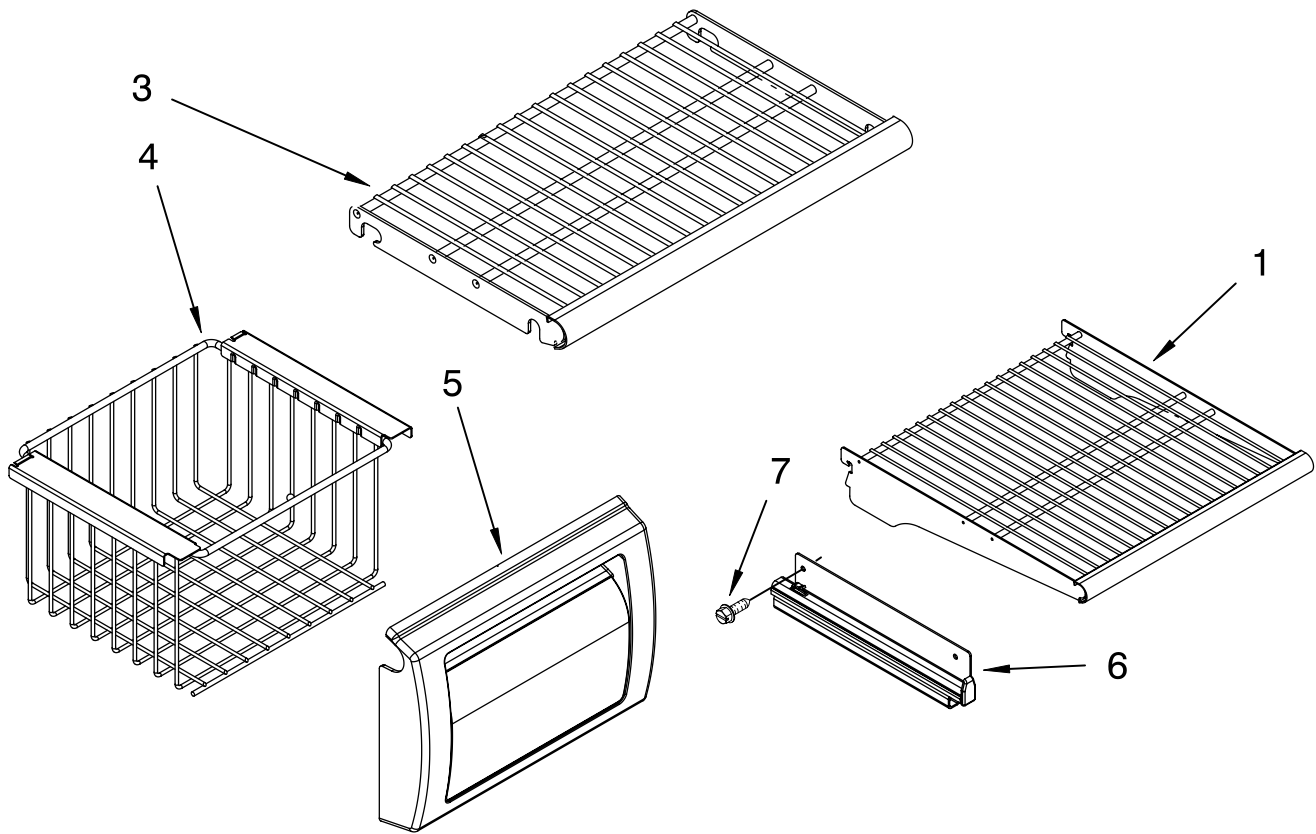

FREEZER SHELF PARTS

For Model: KSSC42QMS03

(Stainless Steel)

Illus. No.	Part No.	DESCRIPTION
1	2302868	Wire, Shelf
3	2302883	Shelf, Fixed (2)
4	2259082	Basket
5	2256270	Front, Basket
6		Slide, Basket
	2259317	Right Side
	2259318	Left Side
7	8533928	Screw

FOR ORDERING INFORMATION REFER TO PARTS PRICE LIST