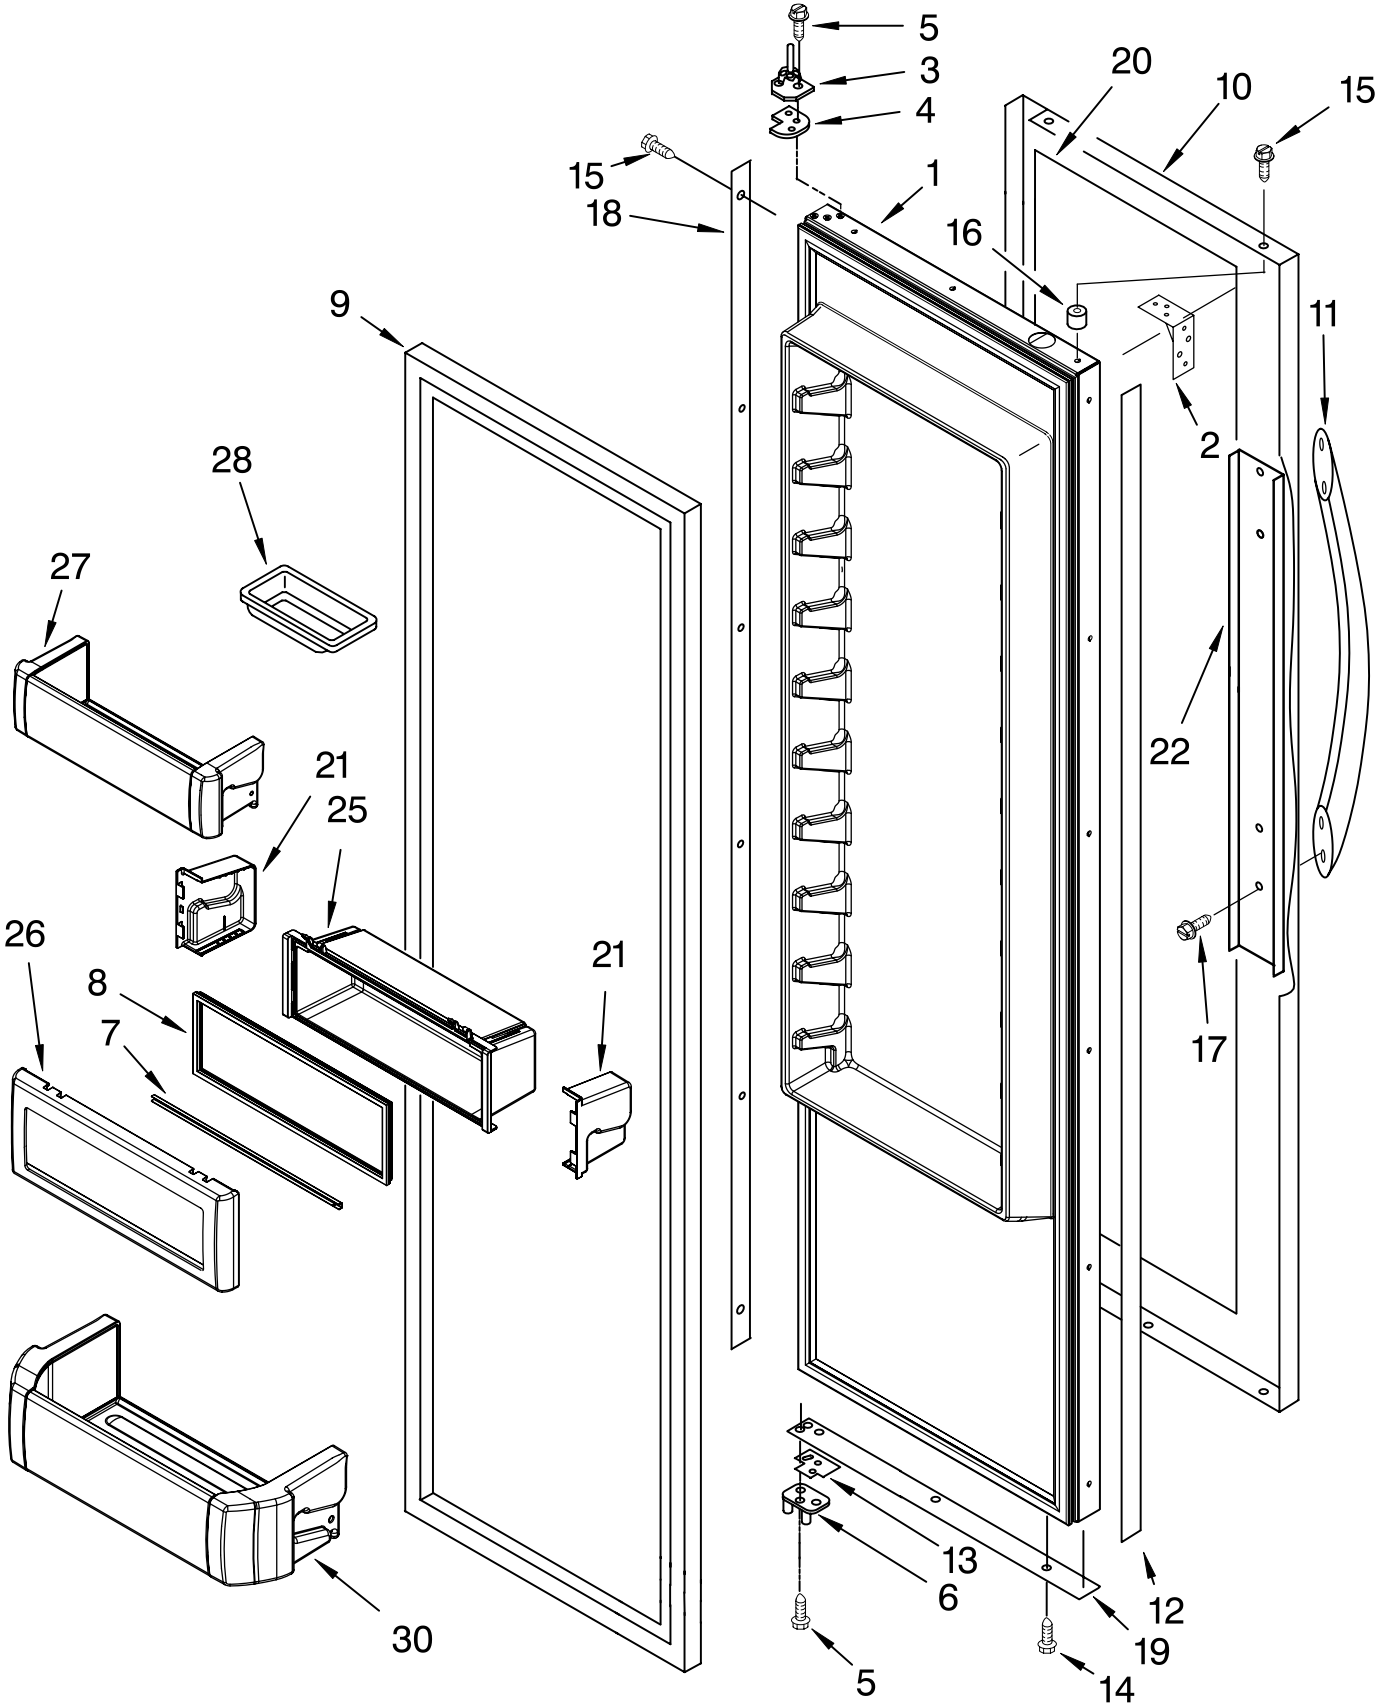

REFRIGERATOR DOOR PARTS

For Model: KSSC42QMS03

(Stainless Steel)

FOR ORDERING INFORMATION REFER TO PARTS PRICE LIST

REFRIGERATOR DOOR PARTS

For Model: KSSC42QMS03
(Stainless Steel)

Illus. No.	Part No.	DESCRIPTION
1	2252330	Refrigerator Door Panel (Includes Item #9)
2	2258951	Brace, Door Corner
3	2266854	Hinge Assembly, Top
4	2256381	Spacer-Door, Top
5	489282	Screw
6	2302878	Hinge Assembly, Bottom
7	2222796	Rail, Lid
8	2222982	Gasket, Utility Bin
9	2222811	Door Gasket, Magnetic
10		Skin, Door
	2306156	Stainless Steel
11		Handle, Door
	2005290	Stainless Steel
12		Spacer, Door-Skin (Handle Side)
	2309060	For Stainless Steel Model
13	2257637	Door, Spacer Bottom
14	488568	Screw
15		Screw, 8-15 x .500
	8281250	Stainless Steel
16	2005433	Spacer, Door-Skin (Top)
17	308544	Screw, Handle
18	2005030	Spacer, Door-Skin (Hinge Side)
19	2004934	Spacer, Door-Skin (Bottom)
20	2005326	Filler, Door
21		End Cap
	2222919	Right Side
	2222920	Left Side
22	2306398	Plate, Door-Handle
25	2222922	Bin, Utility Center
26	2222925	Door, Utility Bin
27	2222773	Door Shelf
28	2165792	Butter Tray
30	2222770	Shelf, Gallon Door

FOR ORDERING INFORMATION REFER TO PARTS PRICE LIST