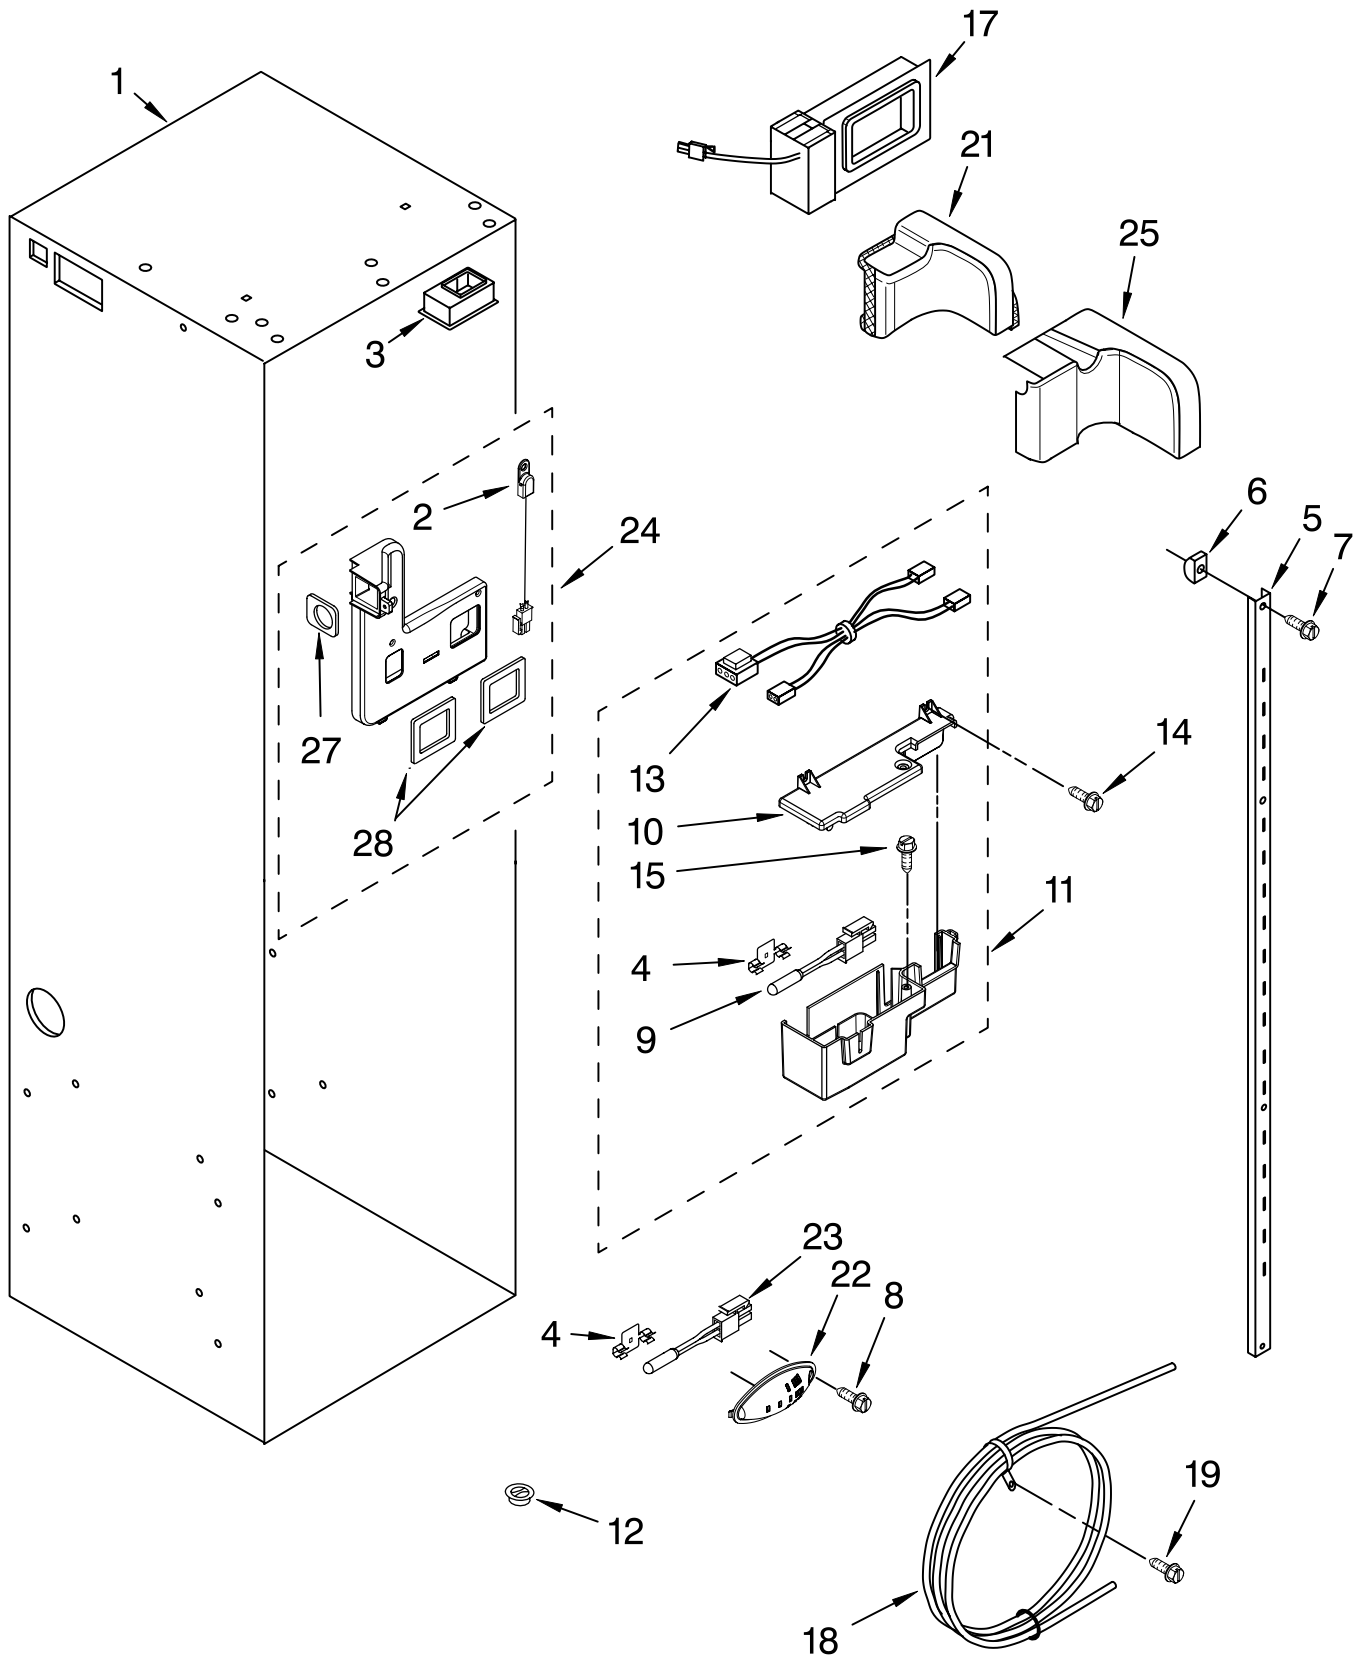

REFRIGERATOR LINER PARTS

For Model: KSSC42QMS03

(Stainless Steel)

FOR ORDERING INFORMATION REFER TO PARTS PRICE LIST

REFRIGERATOR LINER PARTS

For Model: KSSC42QMS03

(Stainless Steel)

Illus. No.	Part No.	DESCRIPTION
1		Liner (Not A Serviceable Part)
2	2306010	Thermistor
3	2208970	Air Duct
4	2209204	Clip, Thermistor
5	2259077	Ladder, Shelf (2)
6	520965	Screw Support, Ladder (8)
7	2006475	Screw
8	487539	Screw
9	2302937	Thermistor
10	2302986	Lid, Meat Pan Baffle
11	2320635	Baffle Control Assembly
12	2171846	Release Valve
13	2310205	Jumper, Air Baffle
14	488357	Screw
15	486194	Screw
17	2221296	Air Baffle Assembly
18	2320660	Reservoir
19	488280	Screw
21	2309222	Diffuser Assembly
22	2317105	Cover, Thermistor
23	2188820	Thermistor
24	2302992	Spacer, Air-Baffle
25	2309087	Cover, Diffuser
27	2259412	Seal, Air Duct (Round Hole)
28	2259398	Seal, Air Duct (Square Hole)

FOR ORDERING INFORMATION REFER TO PARTS PRICE LIST