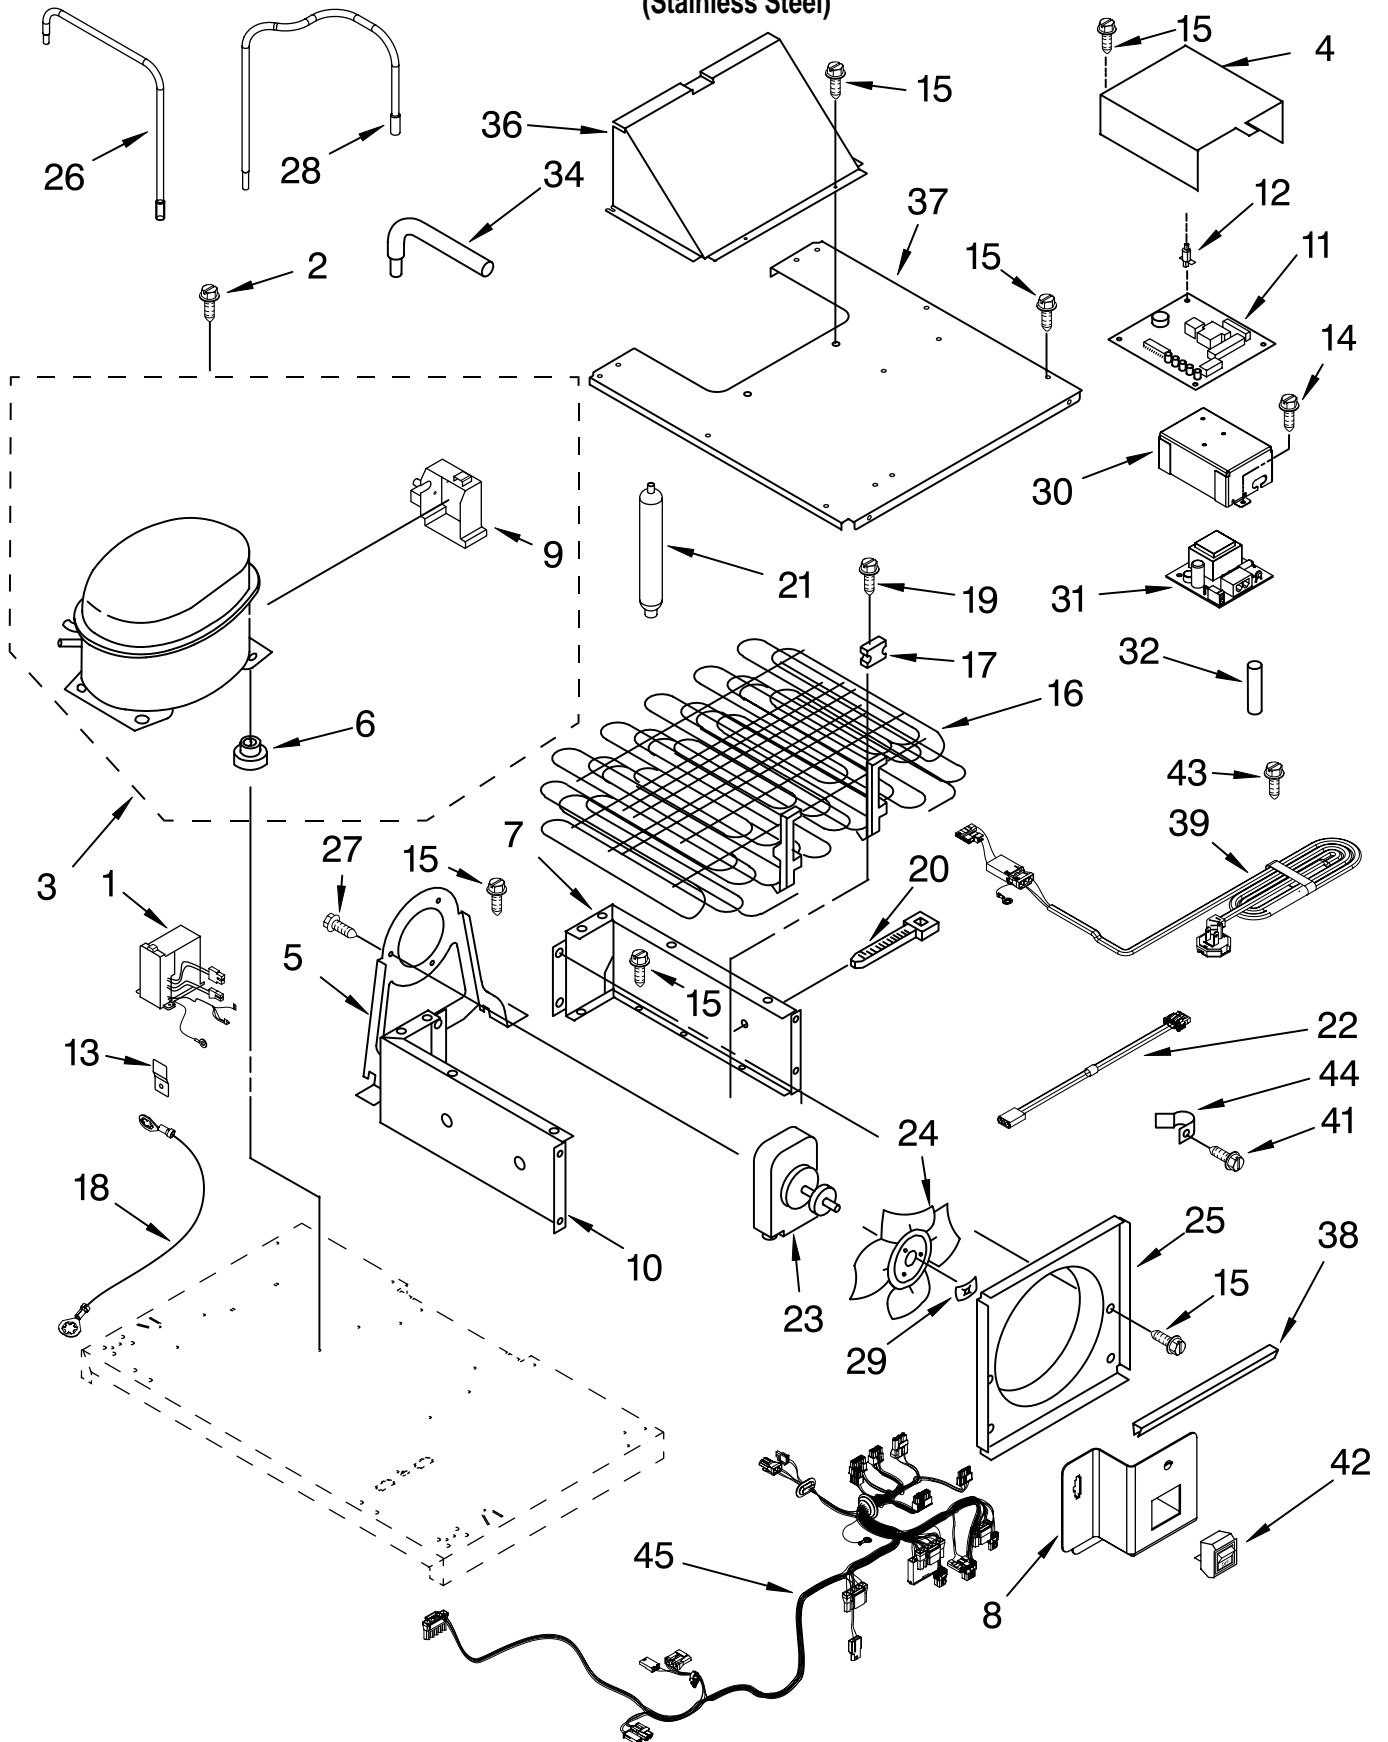

UPPER UNIT PARTS

For Model: KSSC42QMS03
(Stainless Steel)

FOR ORDERING INFORMATION REFER TO PARTS PRICE LIST

UPPER UNIT PARTS

For Model: KSSC42QMS03
(Stainless Steel)

Illus. No.	Part No.	DESCRIPTION	Illus. No.	Part No.	DESCRIPTION	Illus. No.	Part No.	DESCRIPTION
1	2304175	Inverter Box	21	2317982	Drier	45	2310217	Wiring Harness, Unit Compartment
2	489373	Screw, Compressor Mounting (4)	22	2310207	Wire Assembly (Condenser Fan)	Following Parts Not Illustrated and Optional Parts Not Included		
3	2302967	Compressor (Includes Items 6 & 9)(Also Order 876765 Tube Kit)	23	2206036	Motor, Fan			
4	2257354	Housing, Control Board	24	2190685	Blade, Fan	978025		Valve, Access (1/4")
5	2215641	Bracket, Fan Motor	25	2003169	Orifice, Fan	978026		Valve, Access (5/16")
6	1100826	Grommet, Mounting	26	2259302	Tube, Drier Transition	978027		Valve, Access (3/8")
7	2266803	Shroud, Condenser (Right)	27	8281160	Screw	978028		Valve, Access (1/2")
8	2302969	Bracket, Switch	28	2259340	Tube, Heat Loop Transition	978029		Valve, Access (5/8")
9	2215676	Terminal Cover	29	486692	Speed Nut	978030		Valve, Access (3/4")
10	2302973	Shroud, Condenser (Left)	30	2259349	Housing, Power Supply	876764		Valve, Access (3/16")
11	2307028	Control Board	31	2259350	Power Supply, Ingredient Care Center	REFRIGERANT CHARGE		
12	2203075	Spacer (5)	32	2000645	Sleeve, Condenser	7.50 oz. (R-134A)		
13	2256328	Bracket, Inverter Box	34	2194319	Process, Tube			
14	8281149	Screw	36	2209495	Cover, Fan			
15	1157158	Screw	37	2259092	Cover, Condenser			
16	2259307	Condenser	38	2307907	Grommet, Flexible			
17	943447	Grommet (4)	39	2310251	Service Cord			
18	2310243	Wire, Jumper	41	486194	Screw			
19	487522	Screw	42	2266802	Switch, Power Disconnect			
20	2155774	Wire Tie	43	487294	Screw, Ground			
			44	549193	Clamp, Cord			

FOR ORDERING INFORMATION REFER TO PARTS PRICE LIST