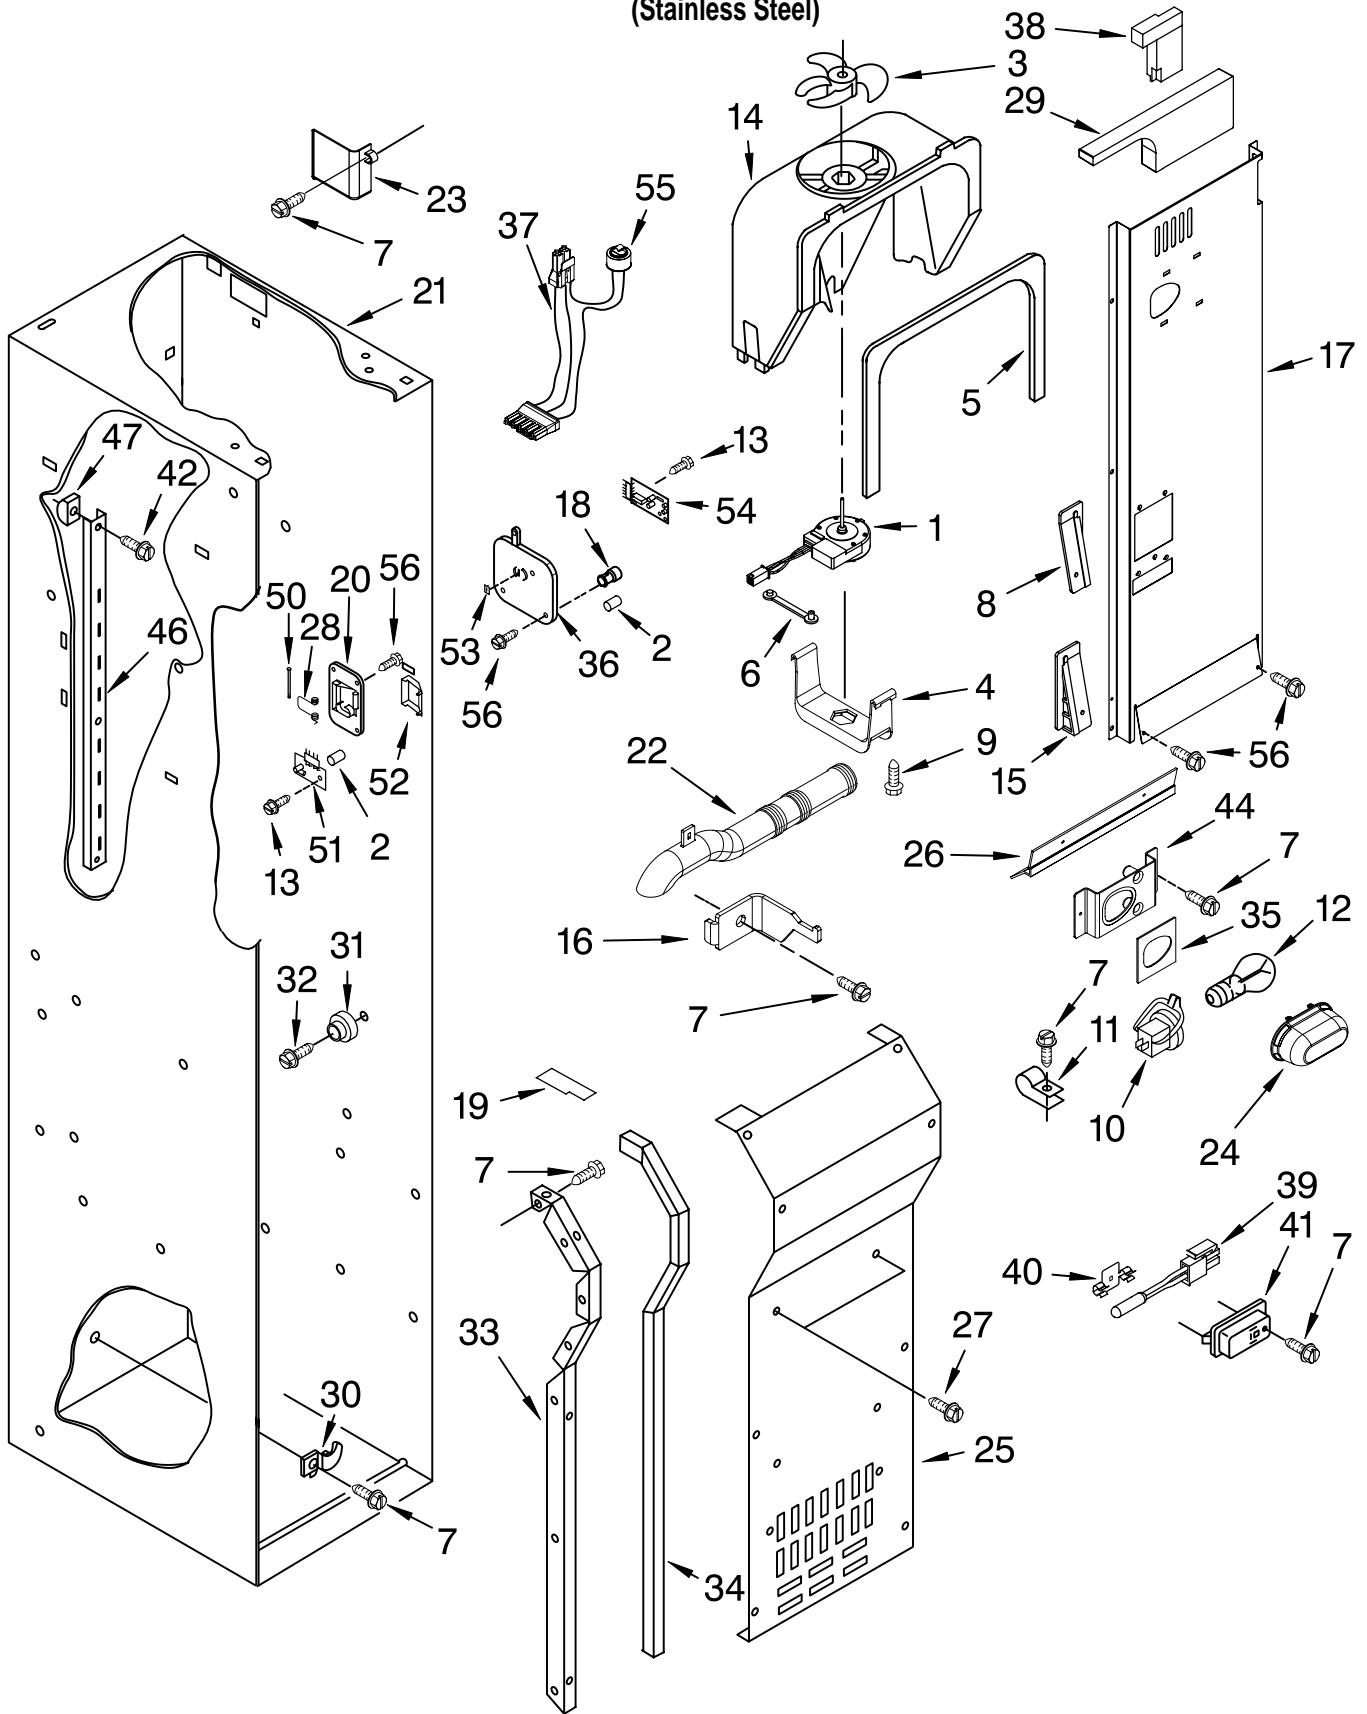

FREEZER LINER AND AIR FLOW PARTS

For Model: KSSC42QMS03
(Stainless Steel)

FOR ORDERING INFORMATION REFER TO PARTS PRICE LIST

FREEZER LINER AND AIR FLOW PARTS

For Model: KSSC42QMS03
(Stainless Steel)

Illus. No.	Part No.	DESCRIPTION	Illus. No.	Part No.	DESCRIPTION	Illus. No.	Part No.	DESCRIPTION
1	2259385	Fan Motor	20	2215650	Cover, Emitter	36	2259493	Cover, Receiver
2	2198665	Tube, P.C. Board	21		Liner (Not A Serviceable Part)	37	2317088	Harness, Evap Fan (Includes Item 55)
3	2169142	Fan Blade	22	2302932	Tube, Vent	38	2317827	Block, Return Air
4	2223733	Retainer, Fan Motor	23	2259025	Cover, Air Outlet	39	2188820	Thermistor
5	2302817	Gasket, Cover	24	2259367	Light Shield	40	2209204	Clip, Thermistor
6	2223986	Grommet	25	2314043	Cover, Evaporator	41	1116793	Cover, Thermistor
7	486194	Screw	26	2302850	Support, Air Duct	42	2006475	Screw
8	2259464	Wedge, Air Duct	27	487539	Screw	44	2257571	Bracket, Light
9	488500	Screw, Ground	28	2198635	Spring	46	2259032	Ladder, Shelf
10	2162085	Socket, Light (2)	29	2309283	Deflector, Air Duct	47	2259445	Support, Screw
11	488937	Clamp, Nylon	30	1112260	Support, Evaporator	50	2198634	Pin
12	2255743	Light Bulb	31	2196483	Shelf, Stud (20)	51	2220398	P.C. Board Emitter
13	489214	Screw	32	8281158	Screw	52	2198633	Flipper
14	2182120	Scroll, Fan	33		Evaporator, Cover Rail	53	2255563	Slide, Ice maker Shut Off
15	2259465	Wedge, Air Duct		2221107	Left Side	54	2255114	P.C. Board, Receiver
16	2302925	Bracket, Vent Tube		2259355	Right Side	55	2317087	Defrost, Bi-Metal
17	2306046	Air Duct	34	2220904	Gasket (2) Evaporator Cover	56	8281185	Screw
18	2198643	Lens						
19		Block, Fan Scroll	35	2302777	Seal, Light Socket			
	2209480	Right						
	2209066	Left						

FOR ORDERING INFORMATION REFER TO PARTS PRICE LIST