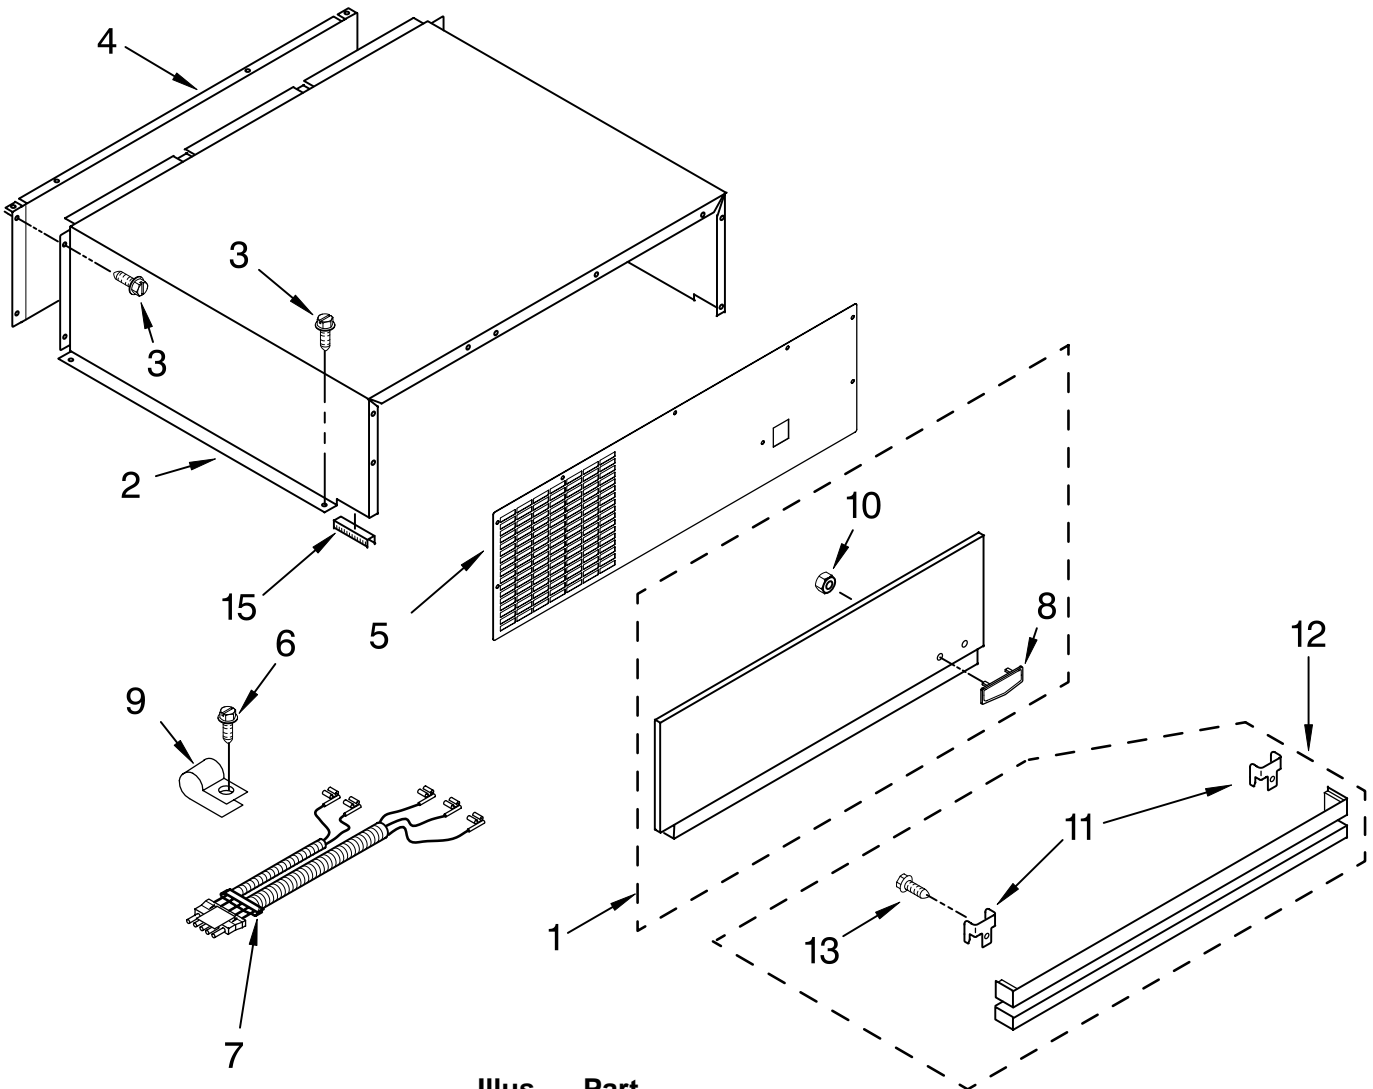

TOP GRILLE AND UNIT COVER PARTS

For Model: KSSC42QMS03
(Stainless Steel)

Illus. No.	Part No.	DESCRIPTION
1		Panel, Decorative Assembly
	2257411S	Stainless Steel
2	2259320	Cover, Unit
3	486194	Screw
4	2256466	Back Panel
5	2320678	Cover, Unit Front
6	487415	Screw
7	2310194	Wire Assembly RC/FC Light Switch
8	2005292	Badge, Kitchen Aid
9	489348	Clamp
10	2004333	Nut
11	2254759	Bracket, Louver
12		Louver, Grille
	2254761S	Stainless Steel
13	488879	Screw
15	2215910	Grommet

FOR ORDERING INFORMATION REFER TO PARTS PRICE LIST