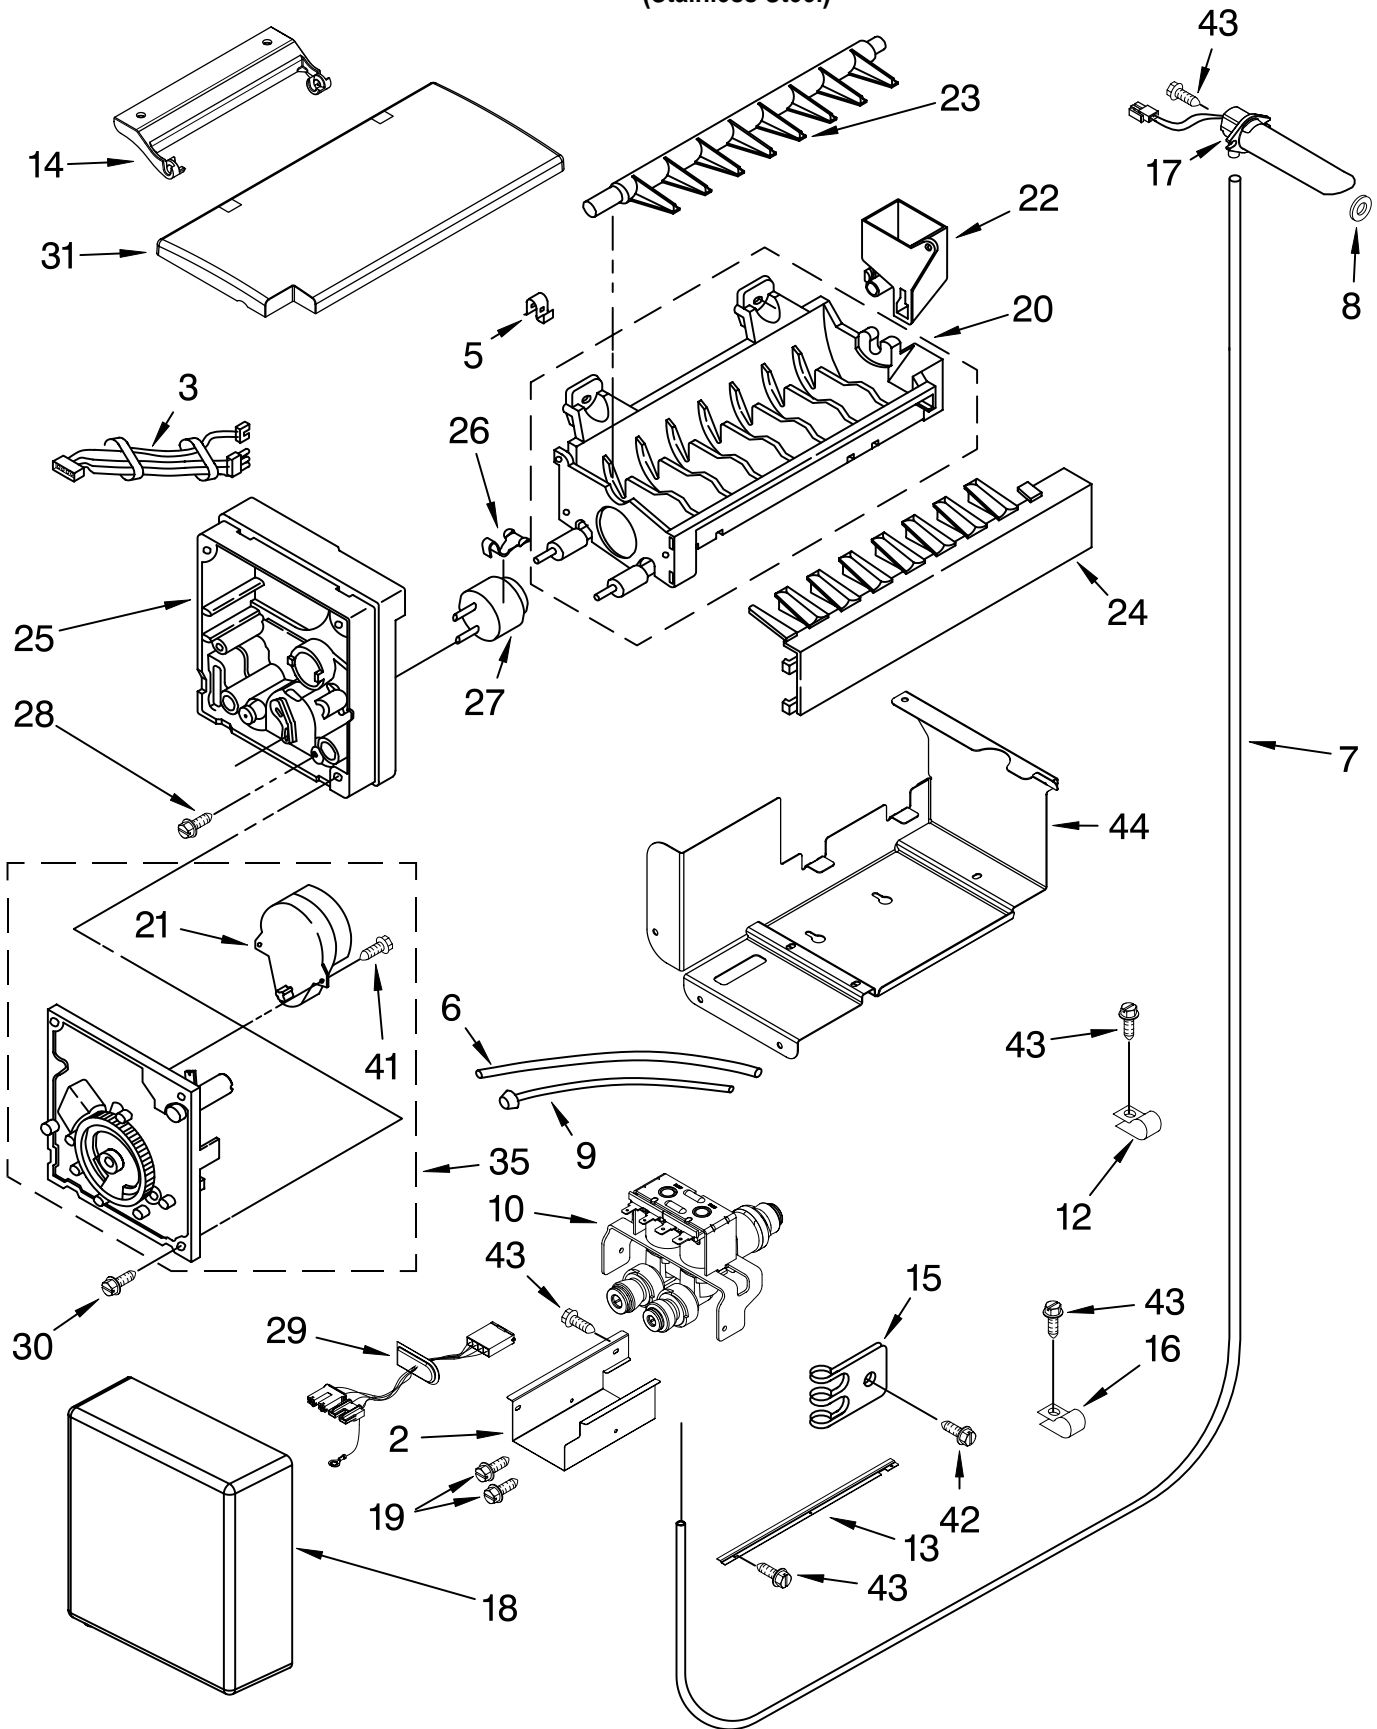

ICEMAKER PARTS

For Model: KSSC42QMS03

(Stainless Steel)

FOR ORDERING INFORMATION REFER TO PARTS PRICE LIST

ICEMAKER PARTS

For Model: KSSC42QMS03

(Stainless Steel)

Illus. No.	Part No.	DESCRIPTION	Illus. No.	Part No.	DESCRIPTION	Illus. No.	Part No.	DESCRIPTION
2	2320600	Shield, Valve	20	628228	Mold & Heater	35	626680	Module Assembly
3	2310191	Wire Assembly, Icemaker			(Also Order 542638 Silicone Grease)			(Includes Items 21 & 41)
5	628379	Clip, Fuse	21		Motor, (Not Serviceable Order Item 35)	41	489136	Screw (2)
6	2320654	Tube, Filter Inlet				42	489464	Screw
7	2320658	Water Tube	22	628356	Cup-Water Fill	43	486194	Screw
8	2302758	Seal Gasket	23	627843	Ejector	44	2252228	Bracket, Icemaker Mounting
9	2317912	Tube, Filter Outlet	24	2198598	Ice Striper	100	2320636	Complete Icemaker Assembly
10	2317883	Valve, Solenoid	25	2194712	Support			
12	2221070	Clamp, Tube	26	2315522	Retainer			
13	2320559	Support, Valve			Thermostat (2)			
14	2198641	Bracket, Icemaker Cover	27	628397	Thermostat (Also Order 542639 Cement Alumilastic)			
15	2208136	Clamp, Nylon Valve						Following Parts Not Illustrated (Optional Parts Only)
16	488946	Clamp Tube	28	8533917	Screw		8537055	Cleaner, Stainless Steel
17	2259417	Tube, Water Inlet	29	2310183	Wire Assembly		2320561	Ice Container Assembly
18	2257538	Cover	30	489276	Screw			
19	488500	Screw	31	2317040	Cover, Icemaker			

FOR ORDERING INFORMATION REFER TO PARTS PRICE LIST