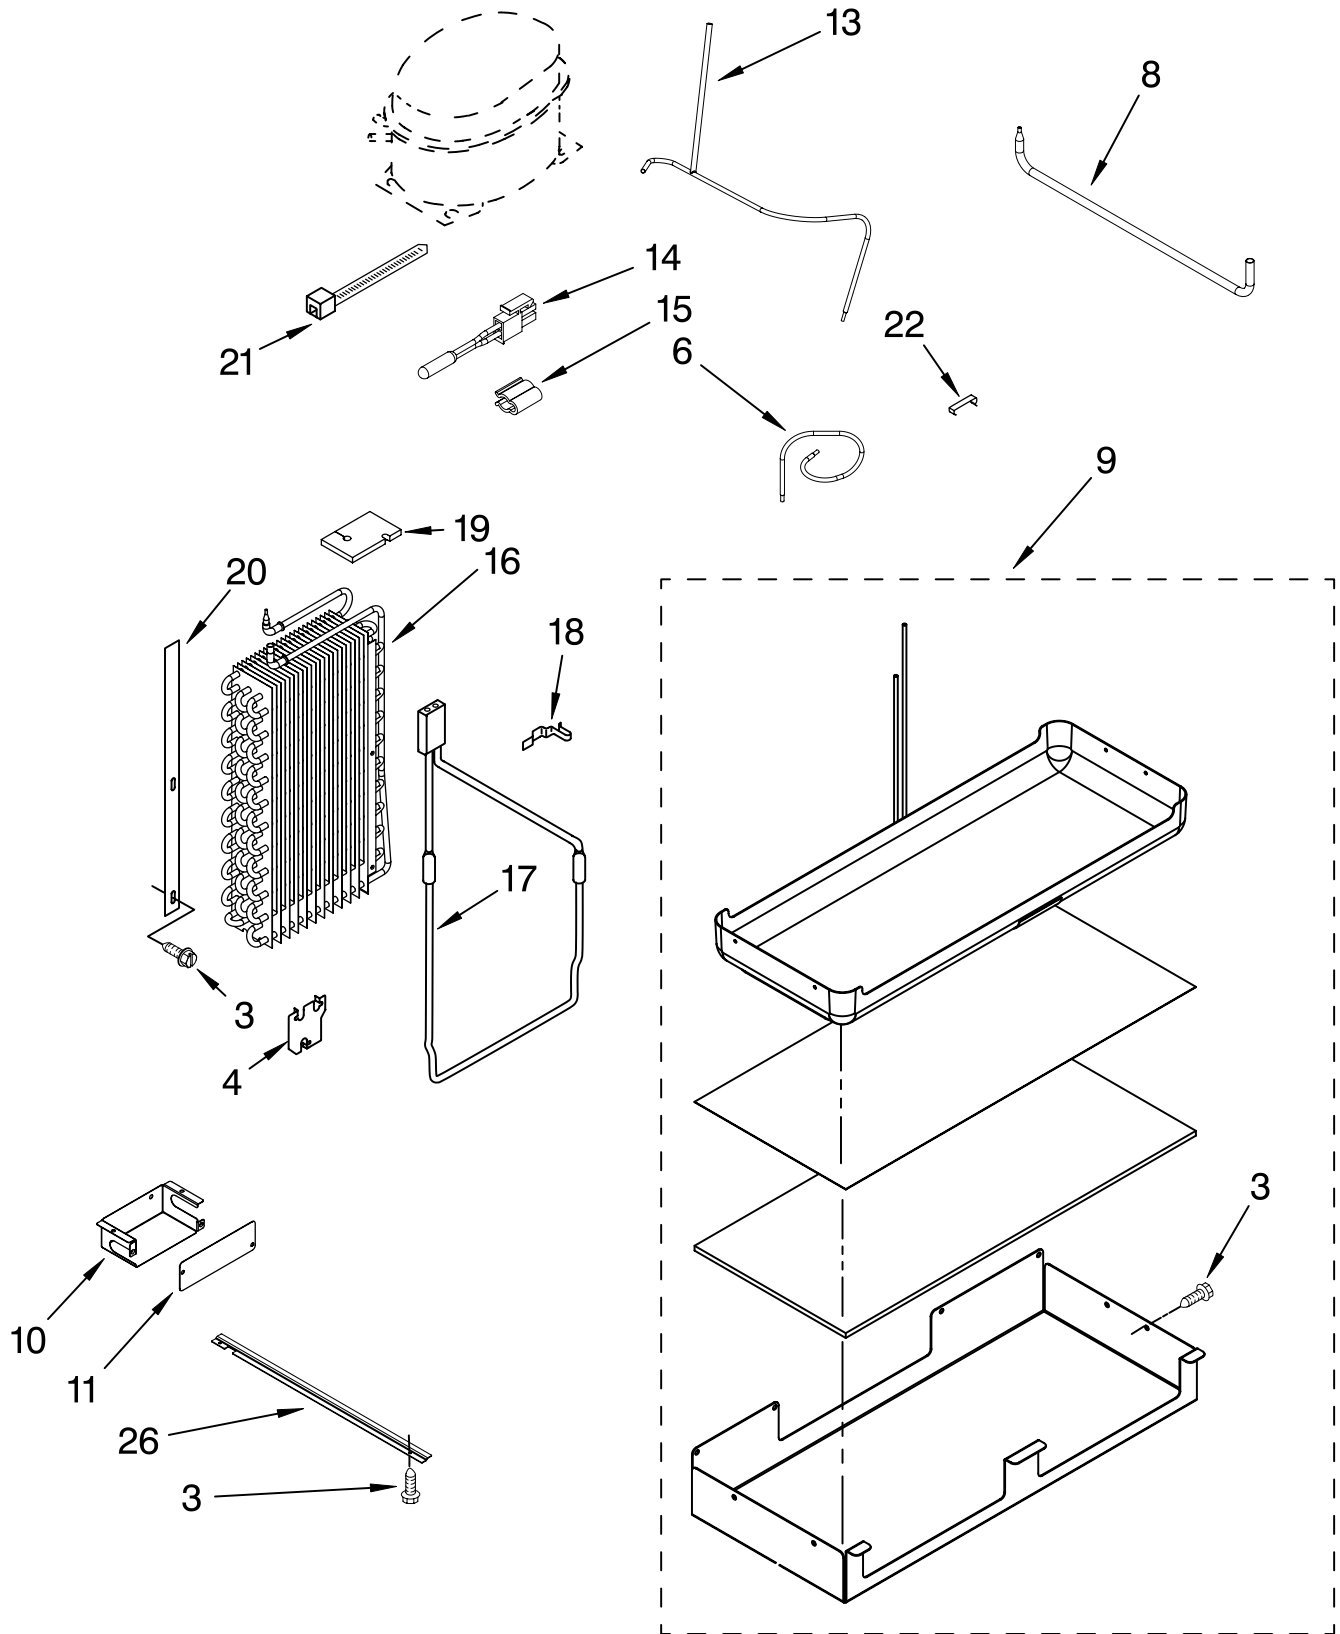

LOWER UNIT AND TUBE PARTS

For Model: KSSC42QMS03

(Stainless Steel)

FOR ORDERING INFORMATION REFER TO PARTS PRICE LIST

LOWER UNIT AND TUBE PARTS

For Model: KSSC42QMS03

(Stainless Steel)

Illus.	Part	
No.	No.	DESCRIPTION
3	486194	Screw
4	2215508	Bracket
6	2259303	Suction Tube
8	2259304	Tube, Connect (Drier/Restrictor)
9	2320615	Drain Pan Assy.
10	2316683	Cover, Wiring
11	2316684	Cover, Box
13	2259353	Tube, Discharge
14	2188820	Thermistor
15	9791833	Clip
16	2306093	Evaporator
17	2306388	Heater, Defrost
18	1113048	Clamp, Heater (2)
19	2316794	Seal, Return Air
20	2220832	Gasket, Evaporator
21	2155774	Wire Tie
22	2215691	Clip, Heat Exchanger
26	2320554	Support, Drain Pan

FOR ORDERING INFORMATION REFER TO PARTS PRICE LIST