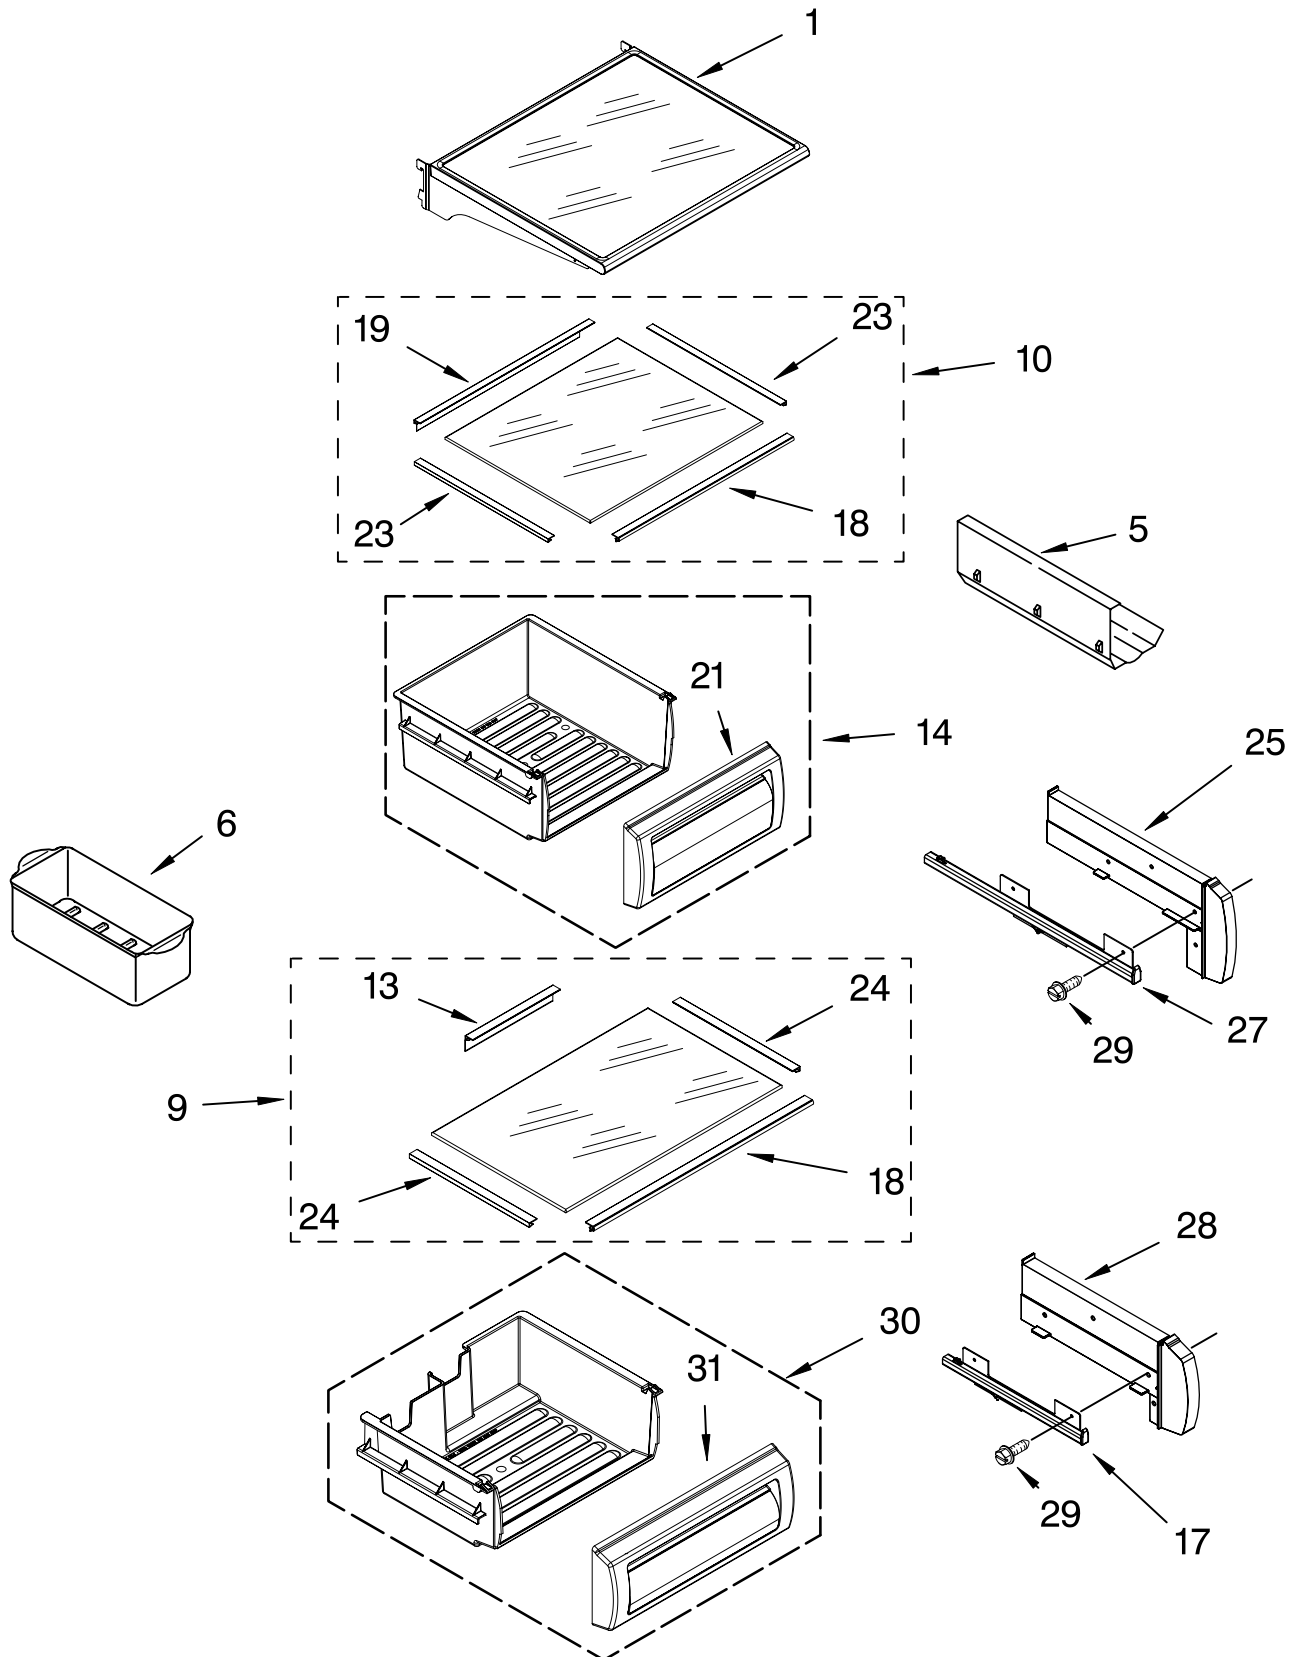

REFRIGERATOR SHELF PARTS

For Model: KSSC42QMS03
(Stainless Steel)

FOR ORDERING INFORMATION REFER TO PARTS PRICE LIST

REFRIGERATOR SHELF PARTS

For Model: KSSC42QMS03

(Stainless Steel)

Illus. No.	Part No.	DESCRIPTION
1	2222592	Shelf Assembly
5	2179404	Rack, Wine
6	2221071	Egg Bin
9	2302842	Assembly, Meat Pan Cover
10	2302835	Assembly, Crisper Cover
13	2257582	Trim, Glass Rear
14	2252412	Crisper Pan (2)
17		Slide, Meat Pan
	2302954	Left Side
	2302955	Right Side
18	2302831	Trim, Glass Front
19	2256254	Trim, Glass Rear
21	2256248	Front, Crisper Pan
23	2252255	Trim, Glass Side Crisper Pan
24	2256250	Trim, Glass Side Meat Pan
25		Spacer, Crisper
	2256222	Right Side (2)
	2256223	Left Side (2)
27		Slide, Crisper
	2302956	Right Side
	2302957	Left Side
28		Spacer, Meat Pan
	2256243	Left Side
	2256244	Right Side
29		Screw
	8533929	Right Side— (8-18 x 1.375)
	8533928	Left Side— (8-18 x .750)
30	2256369	Pan Assembly Meat
31	2256366	Front, Meat Pan

FOR ORDERING INFORMATION REFER TO PARTS PRICE LIST