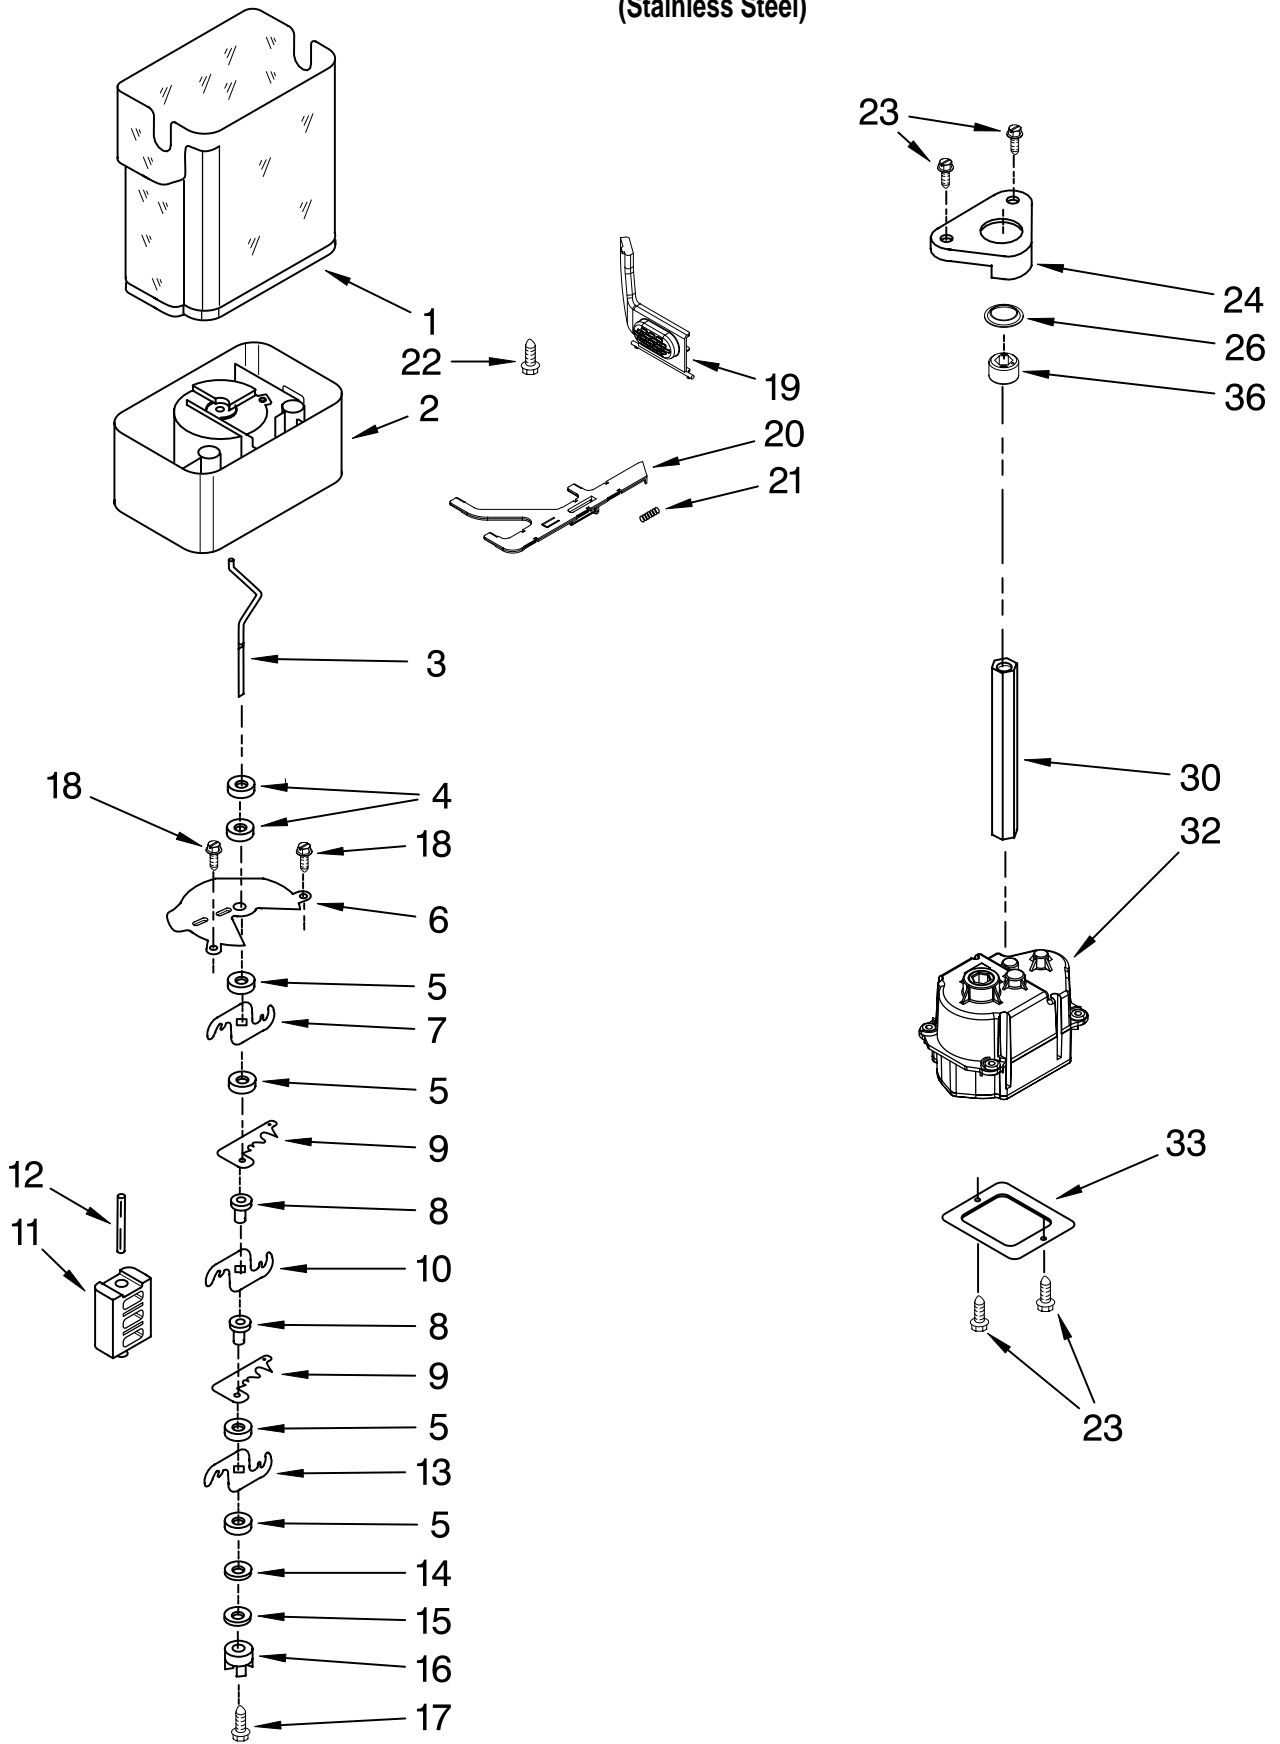

MOTOR AND ICE CONTAINER PARTS

For Model: KSSC42QMS03
(Stainless Steel)

FOR ORDERING INFORMATION REFER TO PARTS PRICE LIST

MOTOR AND ICE CONTAINER PARTS

For Model: KSSC42QMS03

(Stainless Steel)

Illus. No.	Part No.	DESCRIPTION
1	2222965	Ice Bin
2	2222964	Crusher Bin
3	2258222	Auger
4	2258220	Washer, Auger
5	1119007	Spacer, Flat (6)
6	2255460	Cover, Crusher
7	2257024	Blade, Rotary
8	1119005	Spacer, Step (2)
9	2257020	Blade, Fixed
10	2257023	Blade, Rotary
11	2198602	Block, Blade
12	489229	Roll Pin
13	2257022	Blade, Rotary
14	489235	Washer, Plain
15	2198661	Washer, Coupling
16	2188918	Coupling, Top
17	8281164	Screw
18	3400065	Screw
19	2252265	Button, Bin
20	2252207	Latch, Bin
21	2198608	Spring, Latch
22	2198671	Screw (2)
23	8281163	Screw
24	2188919	Holder
26	2198628	Seal
30	2188916	Drive Shaft
32	2315546	Dispenser, Motor
33	2222862	Cover
36	2315559	Sleeve. Coupling

FOR ORDERING INFORMATION REFER TO PARTS PRICE LIST