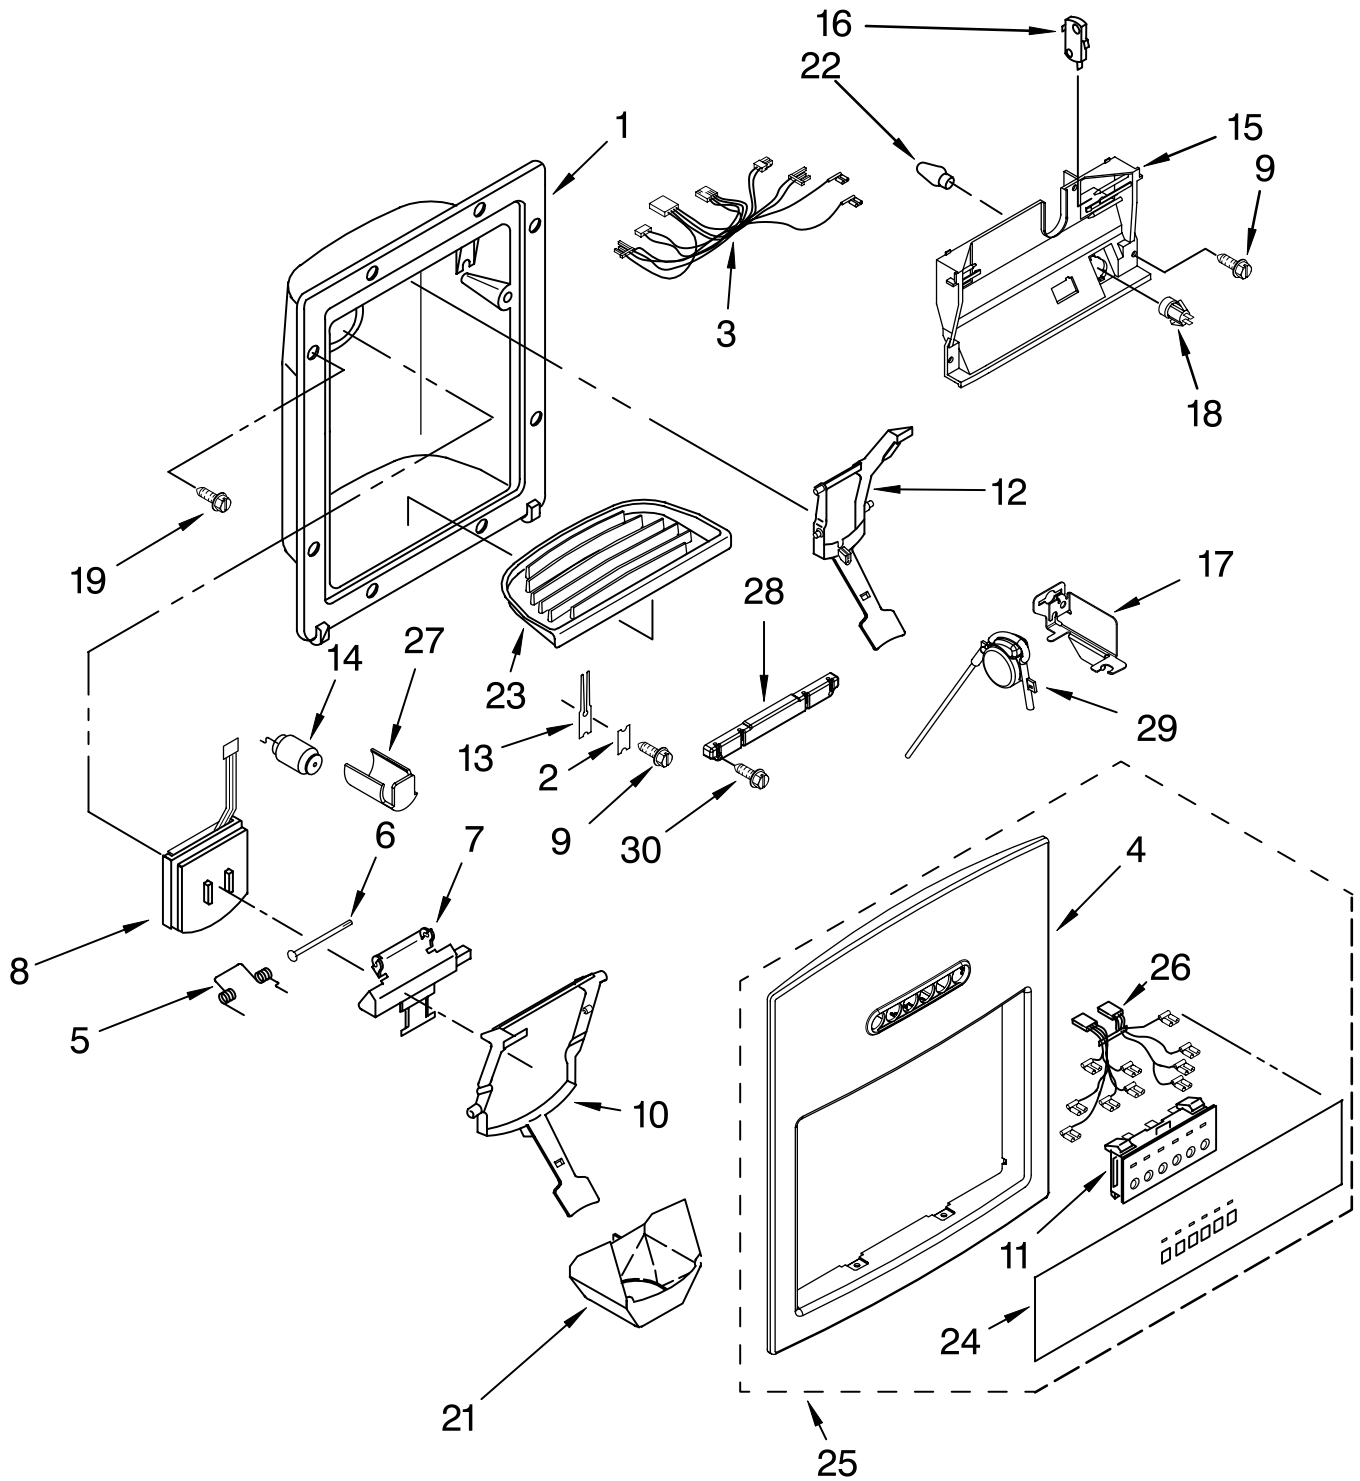

DISPENSER FRONT PARTS

For Model: KSSC42QMS03
(Stainless Steel)

FOR ORDERING INFORMATION REFER TO PARTS PRICE LIST

DISPENSER AND FRONT PARTS

For Model: KSSC42QMS03
(Stainless Steel)

Illus. No.	Part No.	DESCRIPTION	Illus. No.	Part No.	DESCRIPTION	Illus. No.	Part No.	DESCRIPTION
1		Housing, Dispenser (Not Serviced)	12		Lever, Water Dispenser	24		Overlay, Cover (Not Available– Order Item 25)
2	2195051	Strain Relief		2259395B	Black			
3	2310199	Wire Assembly	13	2194719	Spring, Lever	25		Front Cover
4		Cover, Dispenser (Not Available– Order Item 25)	14	2205686	Delay Mechanism			Assembly (Includes Items 4, 11, 24 & 26)
5	2304772	Spring, Torsion	15	2183771	Bracket, Control			
6	2196195	Pin	16	2162361	Switch (4)		2316787B	Black
7	2304355	Ice Door Mechanism	17	2259209	Bracket, Anti– Drip Valve	26	2309372	Switch–Jumper, Wire Assembly
8	2180353	Door, Ice	18	2180200	Lamp Holder	27	2252127	Sleeve, Delay Mechanism
9	489000	Screw	19	3400091	Screw	28	2306077	Spacer, Dispenser Cover
10		Lever, Ice Dispenser	21	2180224	Guide, Ice	29	2320669	Valve, Anti–Drip
11	2259396B	Black Switch Assembly (Not Available Order Item 25)	22	3406124	Light Bulb	30	8281163	Screw
			23		Grille, Overflow			
				2302944B	Black			

FOR ORDERING INFORMATION REFER TO PARTS PRICE LIST