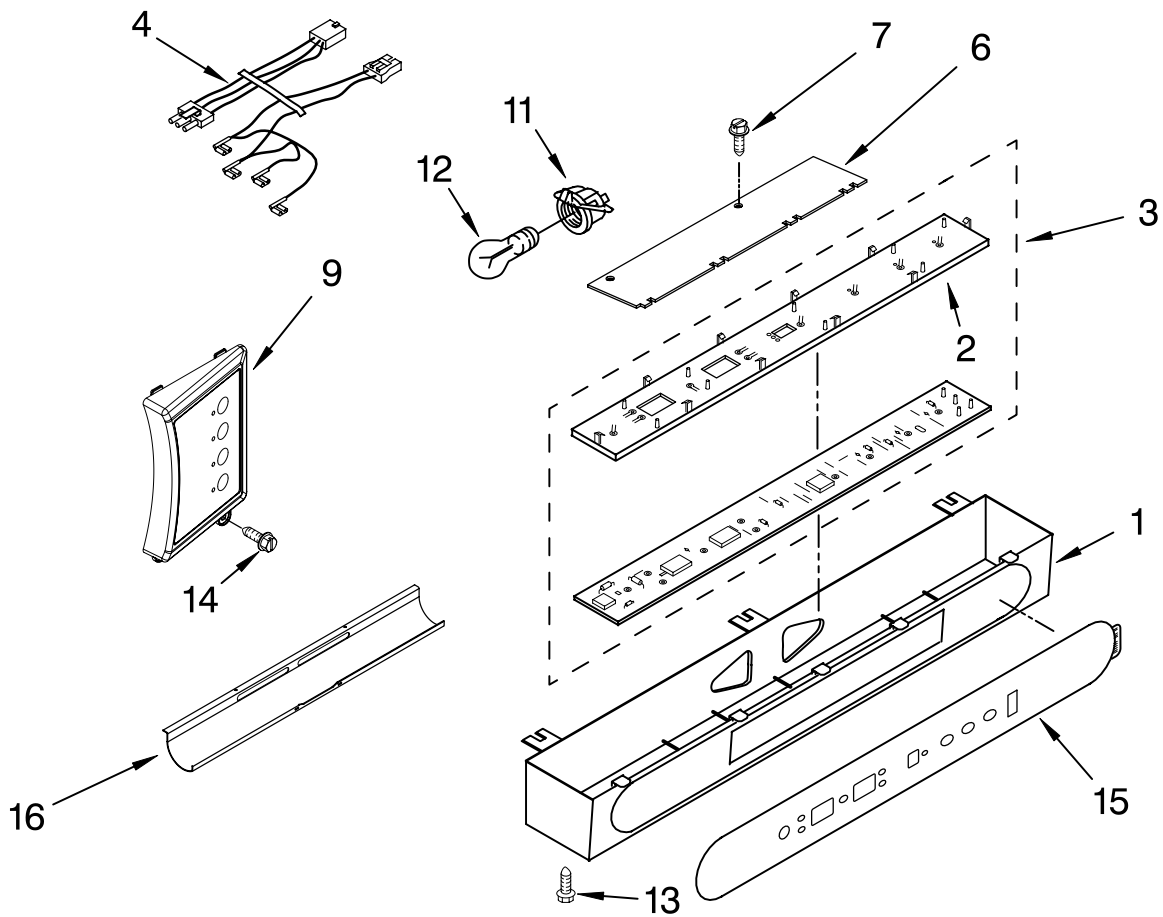

CONTROL PANEL PARTS

For Model: KSSC42QMS03
(Stainless Steel)

Illus. No.	Part No.	DESCRIPTION
1	2302772	Control Box
2	2303938	Insert, Control Box
3	2302913	Circuit Board, Housing Control
4	2310197	Control Box Wire Harness
6	2221121	Support, Control Box
7	489006	Screw (2)
9	2306086	Display, Ingredient Care Center
11	2162085	Socket, Light
12	2255743	Light Bulb (2)
13	486194	Screw
14	8281185	Screw
15	2257519	Overlay
16	2302717	Shield, Light

FOR ORDERING INFORMATION REFER TO PARTS PRICE LIST