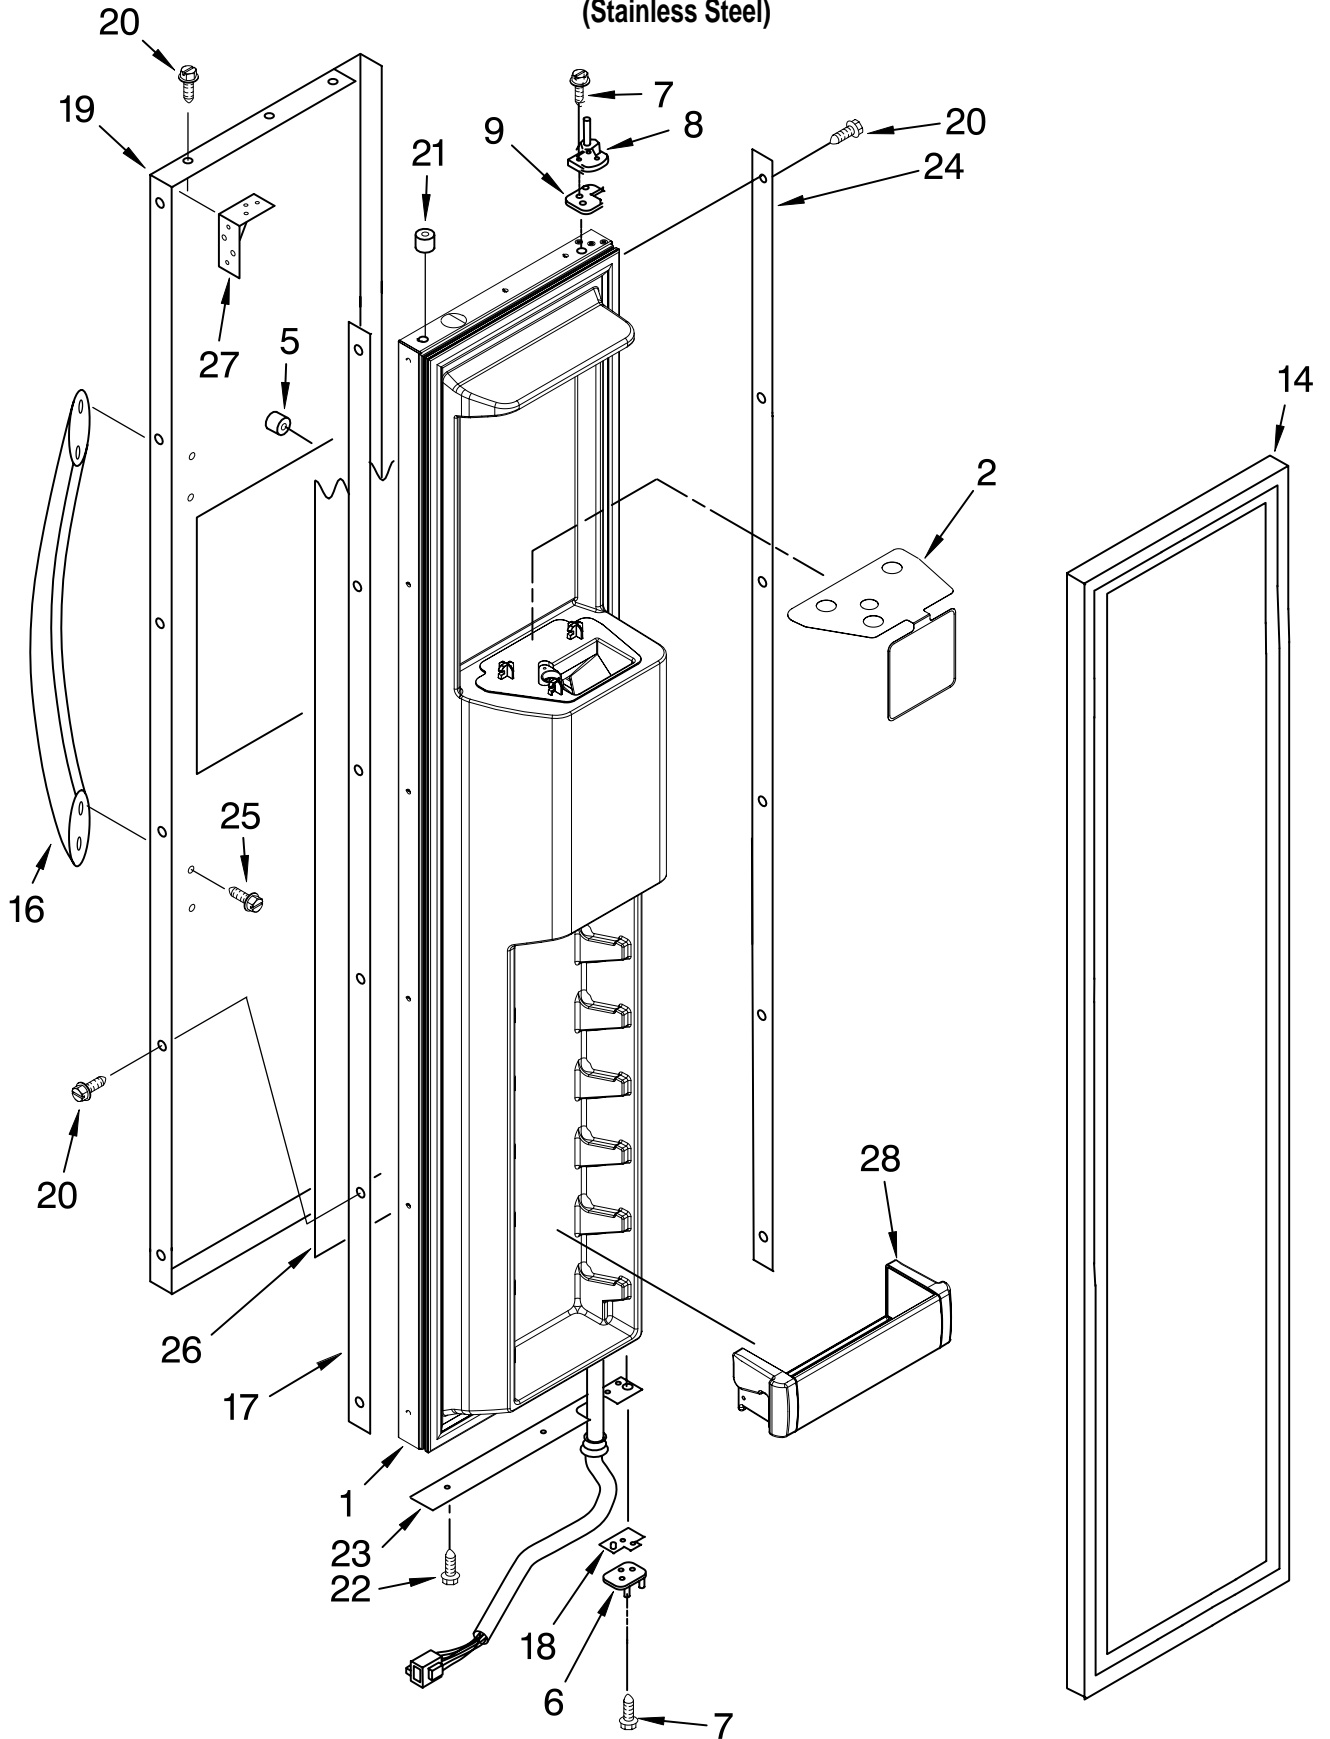

FREEZER DOOR PARTS

For Model: KSSC42QMS03

(Stainless Steel)

FOR ORDERING INFORMATION REFER TO PARTS PRICE LIST

FREEZER DOOR PARTS

For Model: KSSC42QMS03

(Stainless Steel)

Illus. No.	Part No.	DESCRIPTION
1		Freezer Door Panel (Includes Item #14)
	2320571B	Black
2	2304896	Safety Barrier
5	2252354	Spacer
6	2302879	Hinge, Bottom
7	489282	Screw
8	2266854	Hinge, Top
9	2256381	Spacer-Door, Top
14	2222814	Door Gasket, Magnetic
16		Handle, Door
	2005290	Stainless Steel
17		Spacer, Door-Skin (Handle Side)
	2309060	For Stainless Steel Model
18	2257637	Door, Spacer
19		Skin, Door
	2306163	Stainless Steel
20		Screw
	8281250	Stainless Steel
21	2005433	Spacer, Door-Skin (Top)
22	488568	Screw
23	2257385	Spacer, Door-Skin (Bottom)
24	2005030	Spacer, Door-Skin (Hinge Side)
25	308544	Screw, Handle
26	2252391	Filler, Door
27	2258951	Brace, Door Corner
28	2222776	Bin, Shelf F.C. (3)