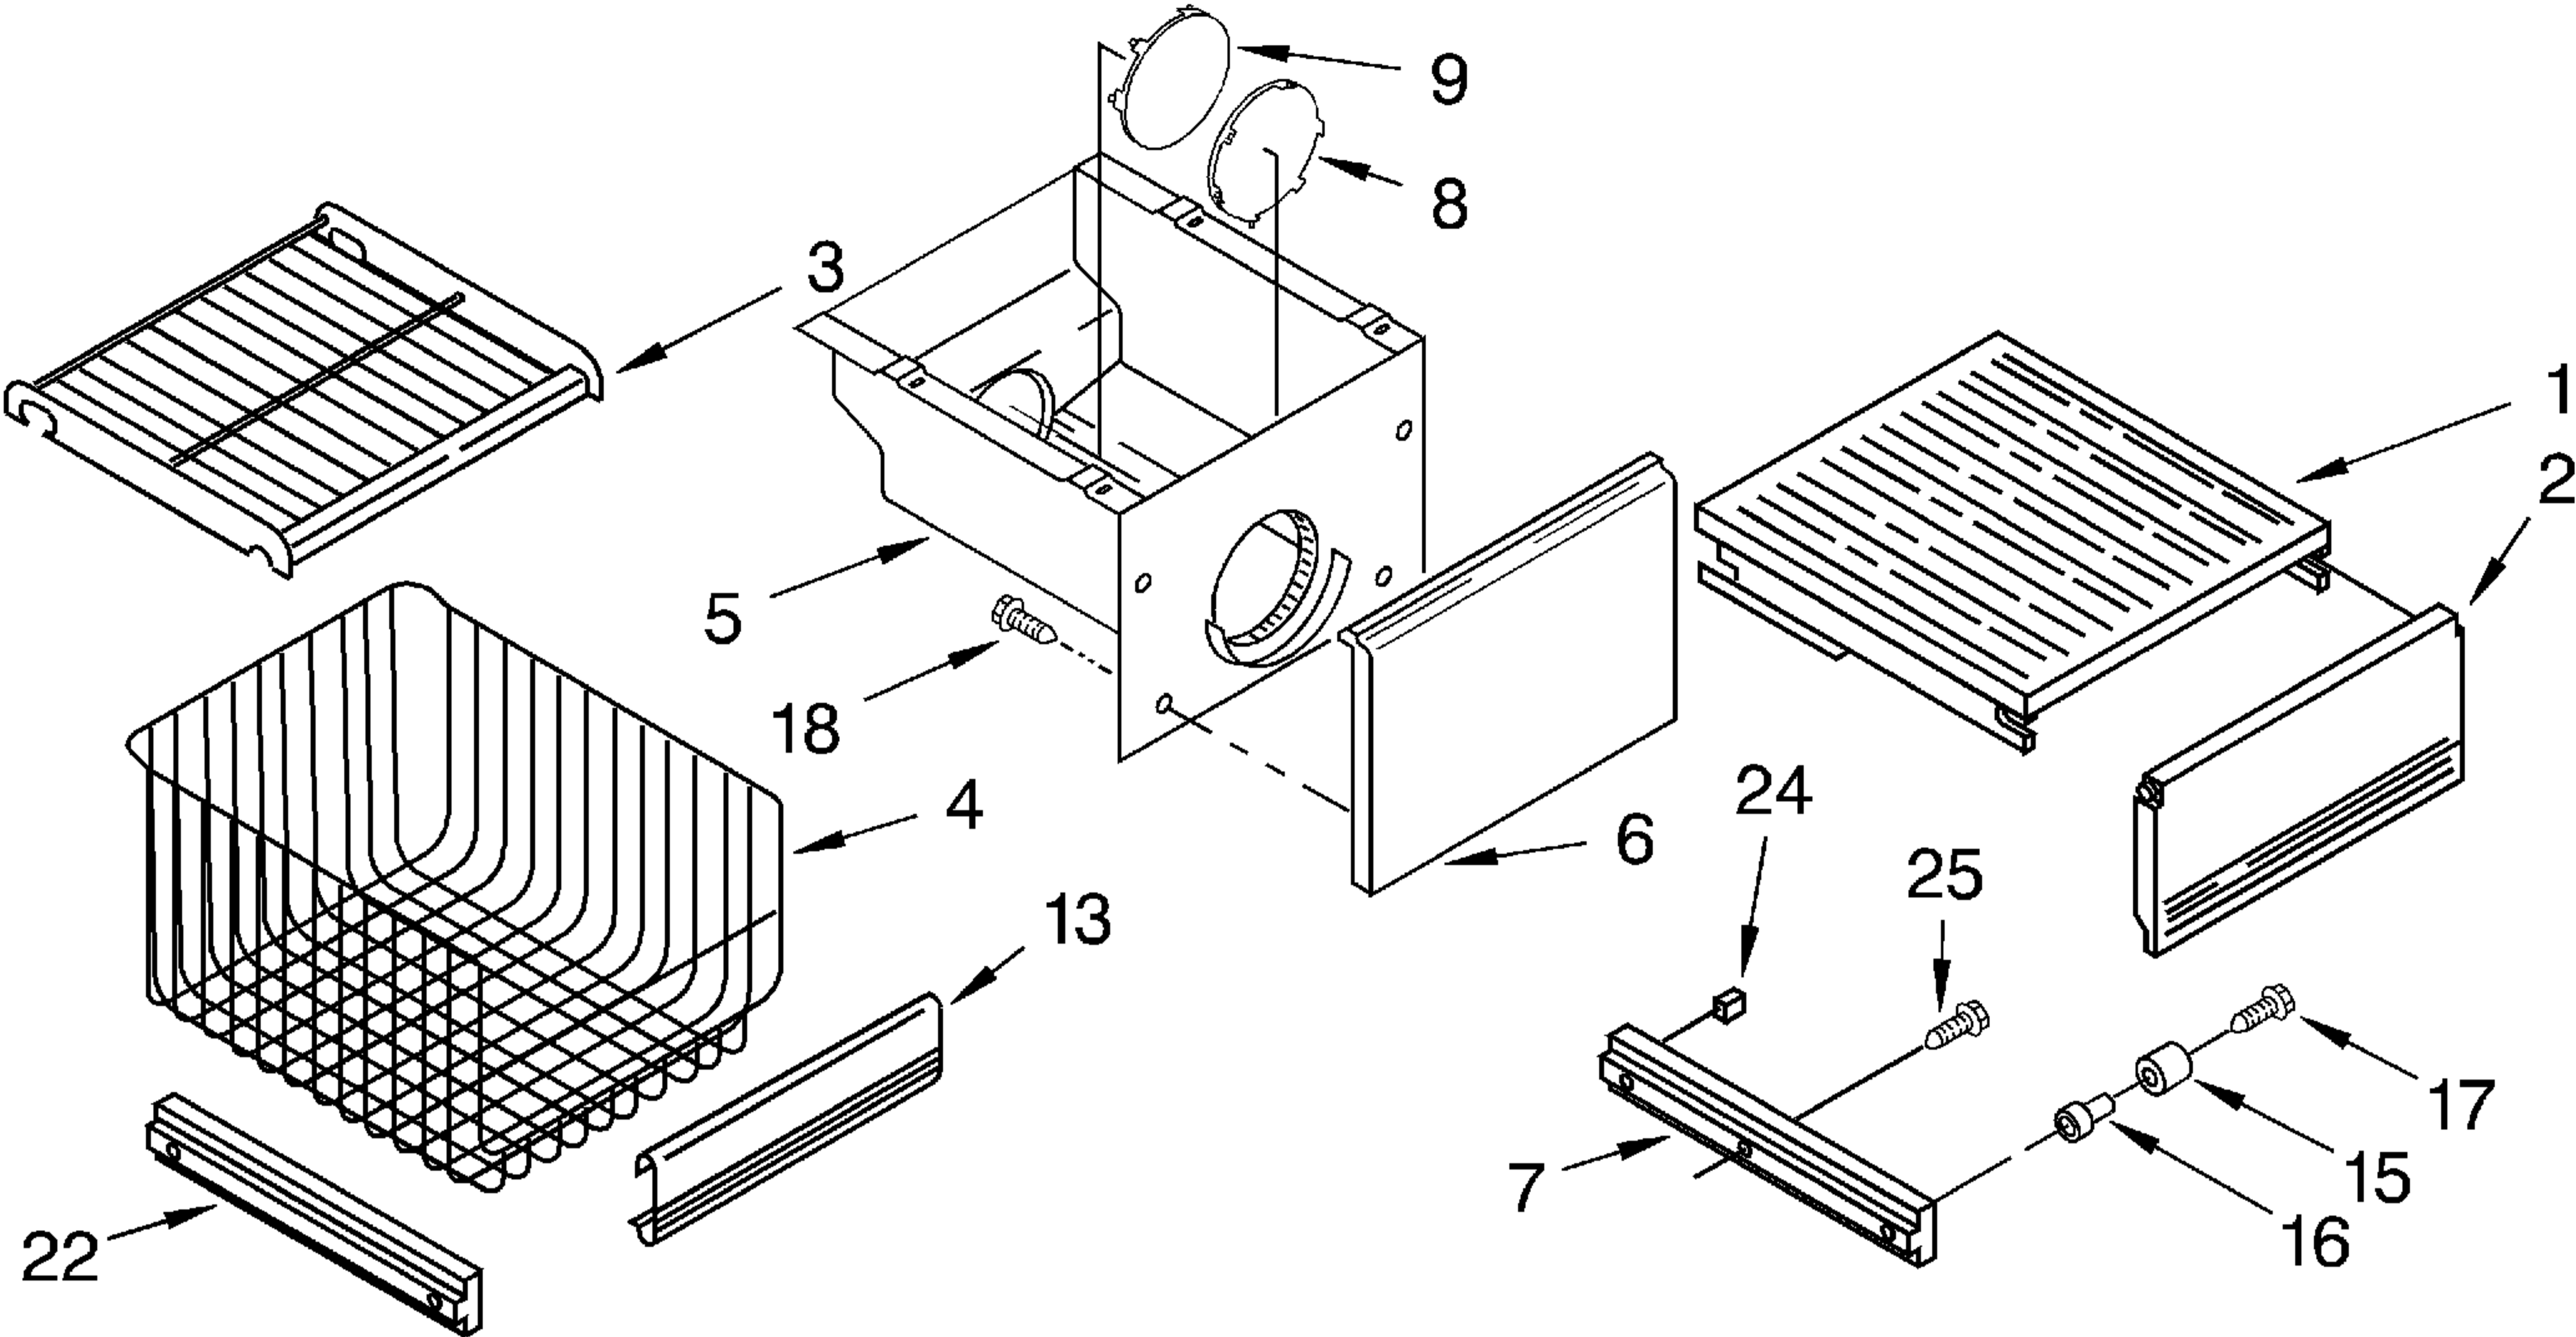

FREEZER SHELF PARTS

For Model: KSSC48MFS05