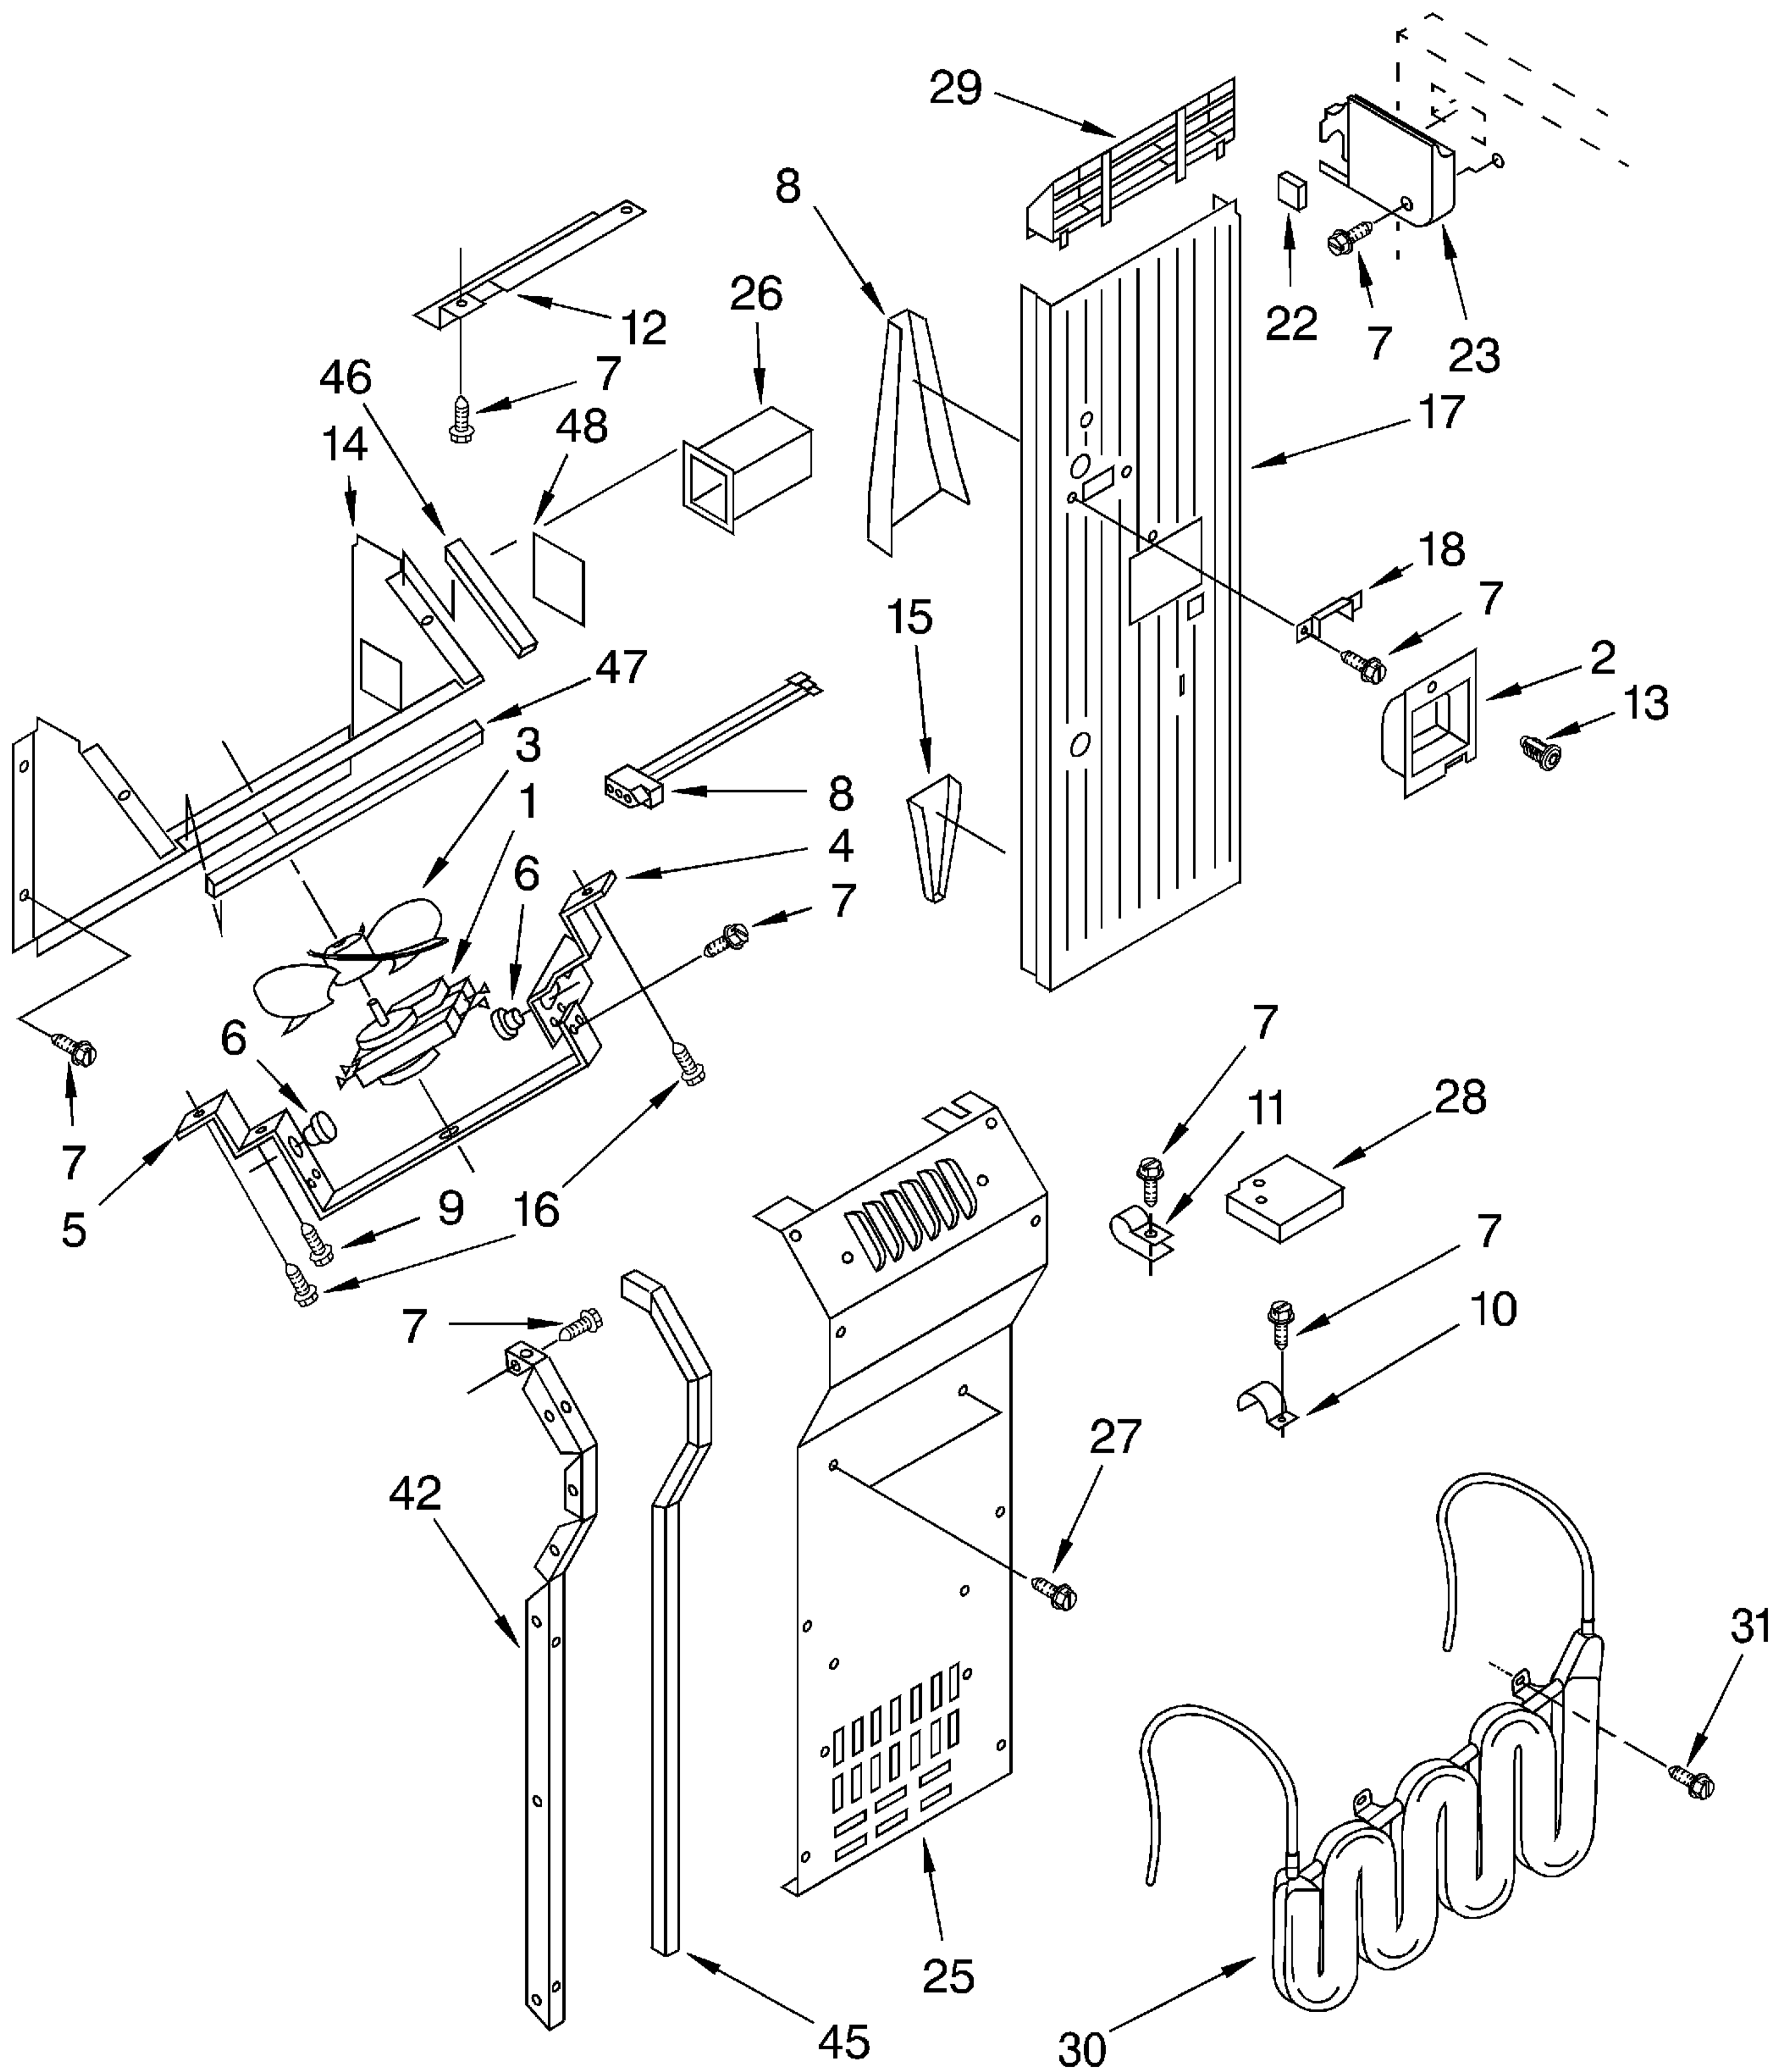

# AIR FLOW AND RESERVOIR PARTS

For Model: KSSC48MFS05

1	2003200	Fan Motor
2	2002732	Cup, Clearance
3	2169142	Fan Blade
4	548263	Bracket (Double)
5	938224	Bracket (Single)
6	548268	Grommet
7	486194	Screw
8	2003926	Deflector, Air Duct
9	488500	Screw, Ground
10	488366	Clamp, Tube
11	489348	Clamp, Nylon
12	2001145	Channel, Wiring
13	1112871	Fastner
14	2000783	Scroll, Fan
15	2003929	Deflector, Air Duct
16	488772	Screw
17	2004907	Assembly, Air Duct (Also Order Items 8 & 15)
18	2000048	Air Deflector, Icemaker
22	1112869	Gasket, Air Baffle
23	2003576	Cover, Air Outlet
25	2005037	Cover, Evaporator
26	2000796	Connector, Meat Pan Duct
27	487539	Screw
28	1112840	Baffle, Evaporator
29	1112853	Diffuser, Air Duct
30	2004947	Reservoir
31	488280	Screw
42		Evaporator, Cover Rail
	2000686	Left Side
	2000685	Right Side
45	2001337	Gasket (2) Evaporator Cover
46	2001079	Gasket (2)
47	2001080	Gasket
48	2001081	Gasket