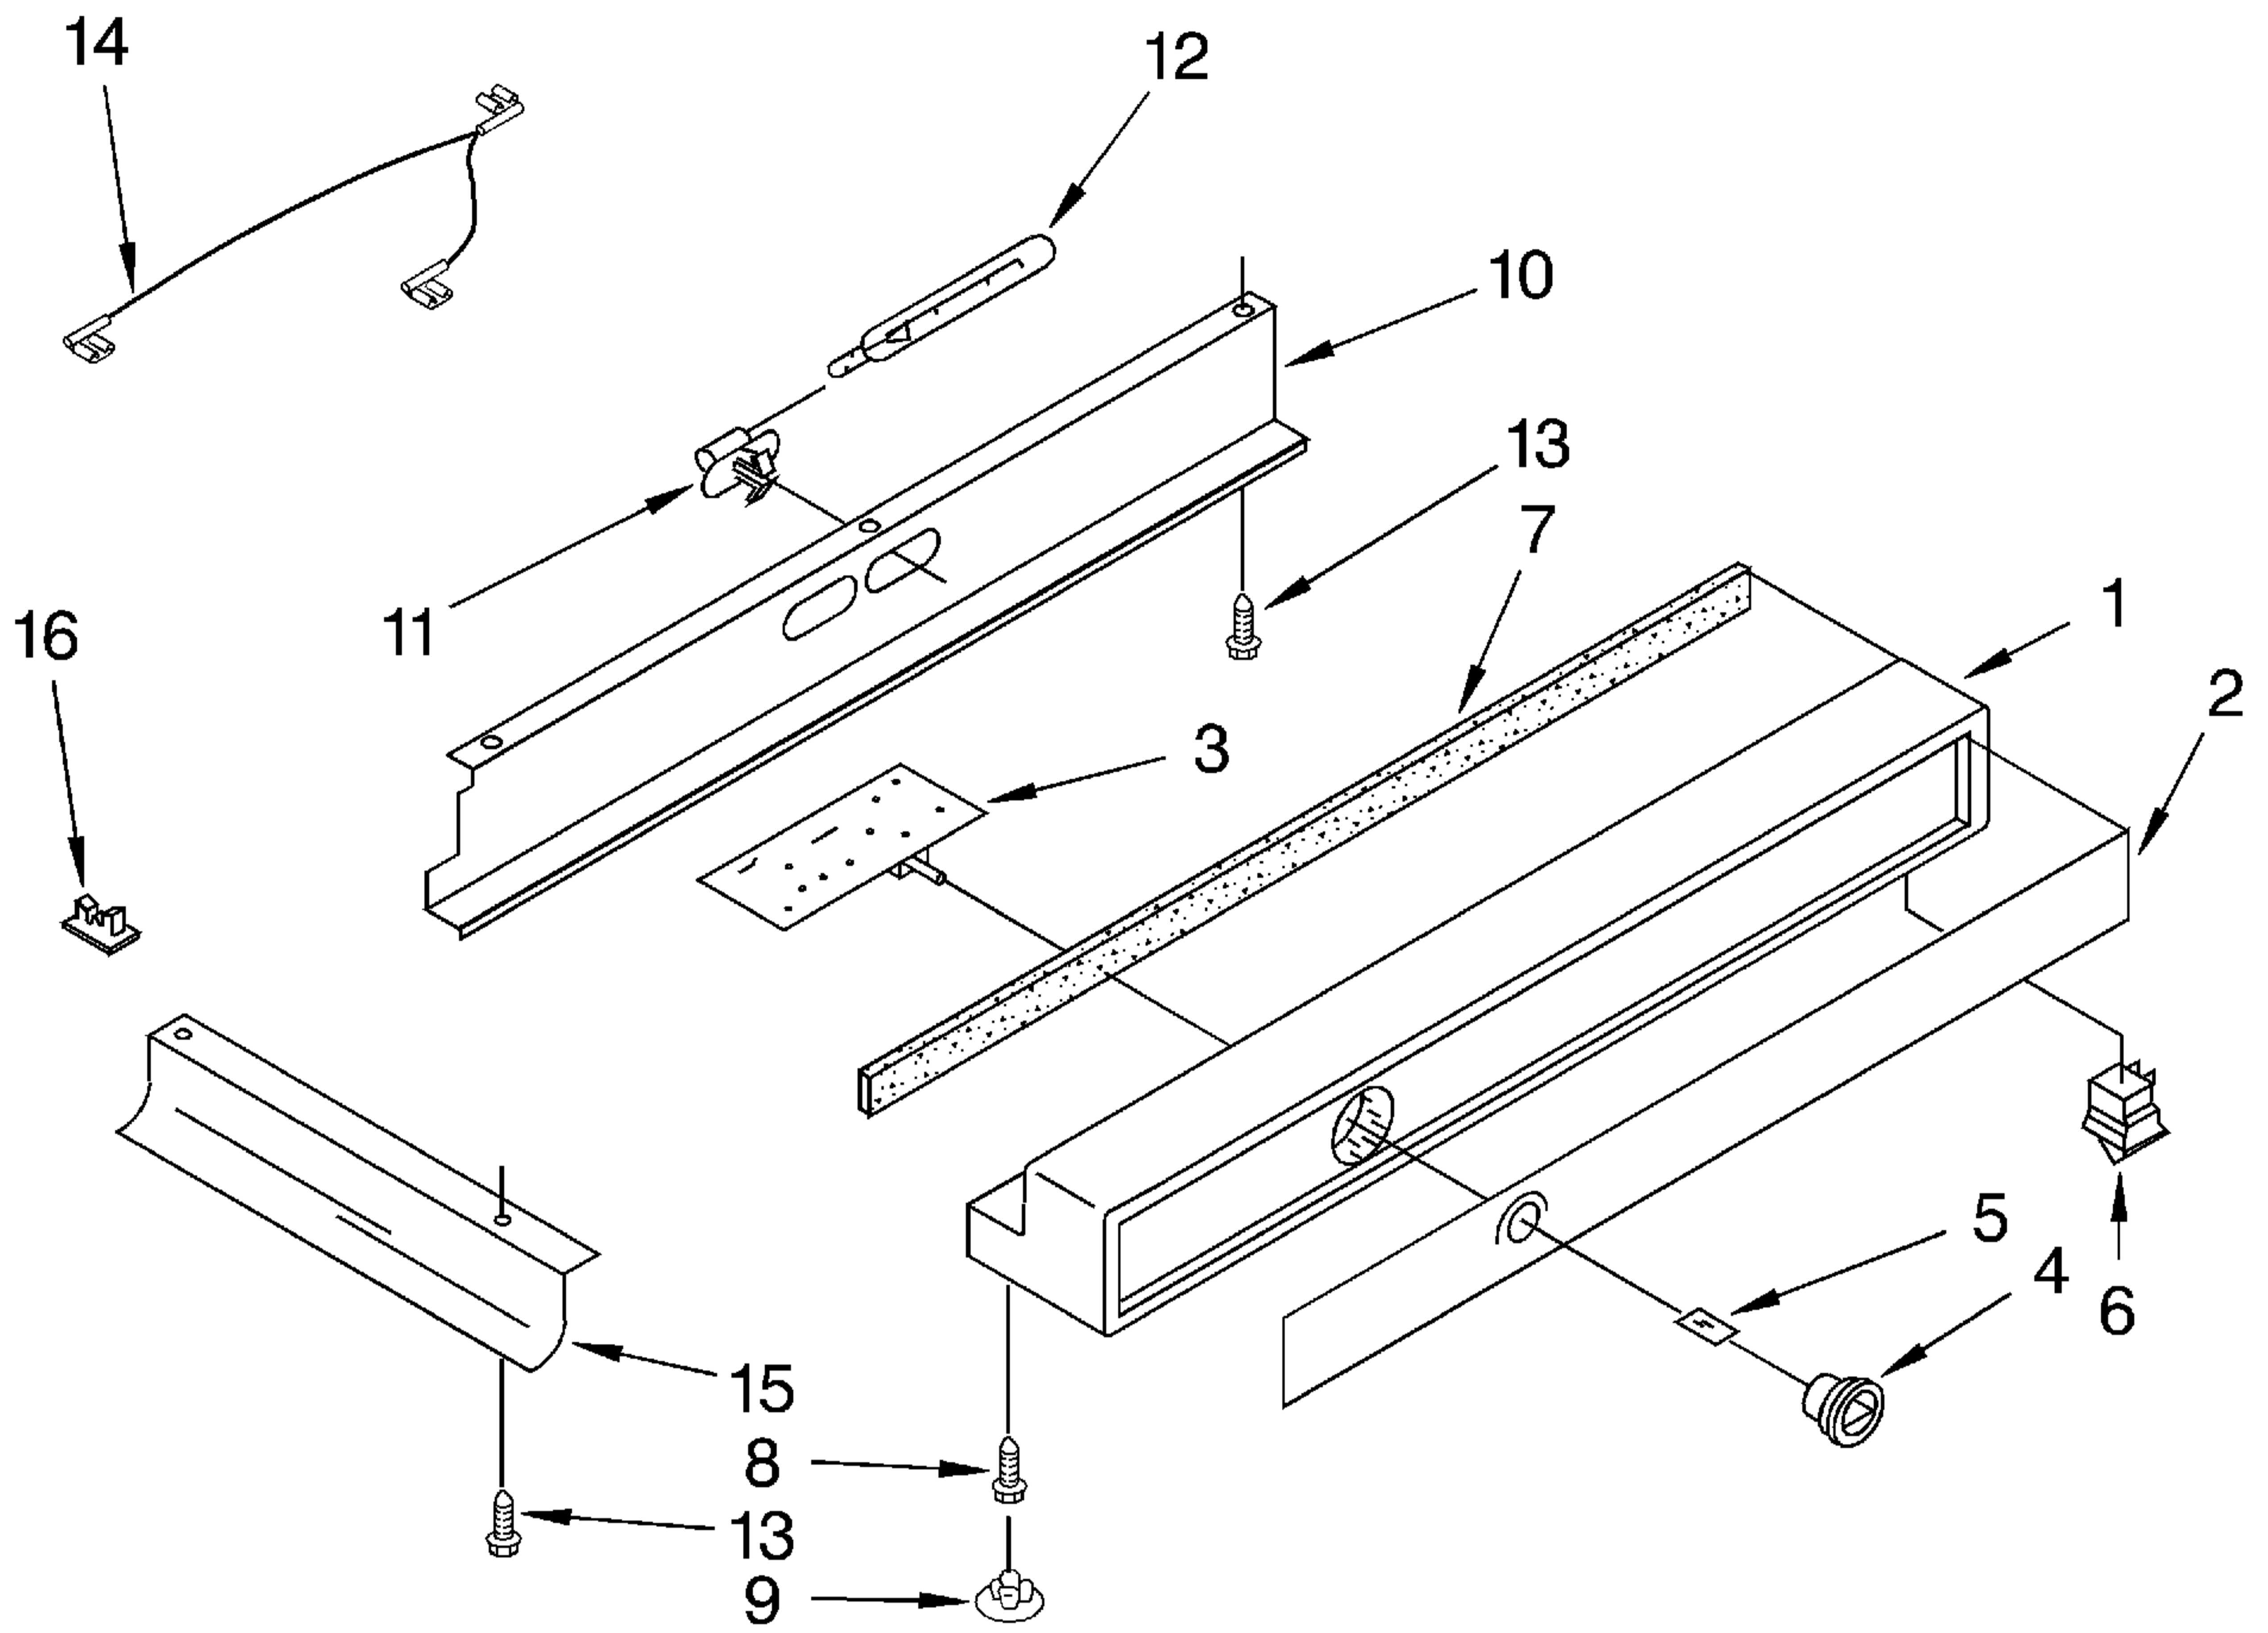

REFRIGERATOR CONTROL PANEL PARTS

For Model: KSSC48MFS05