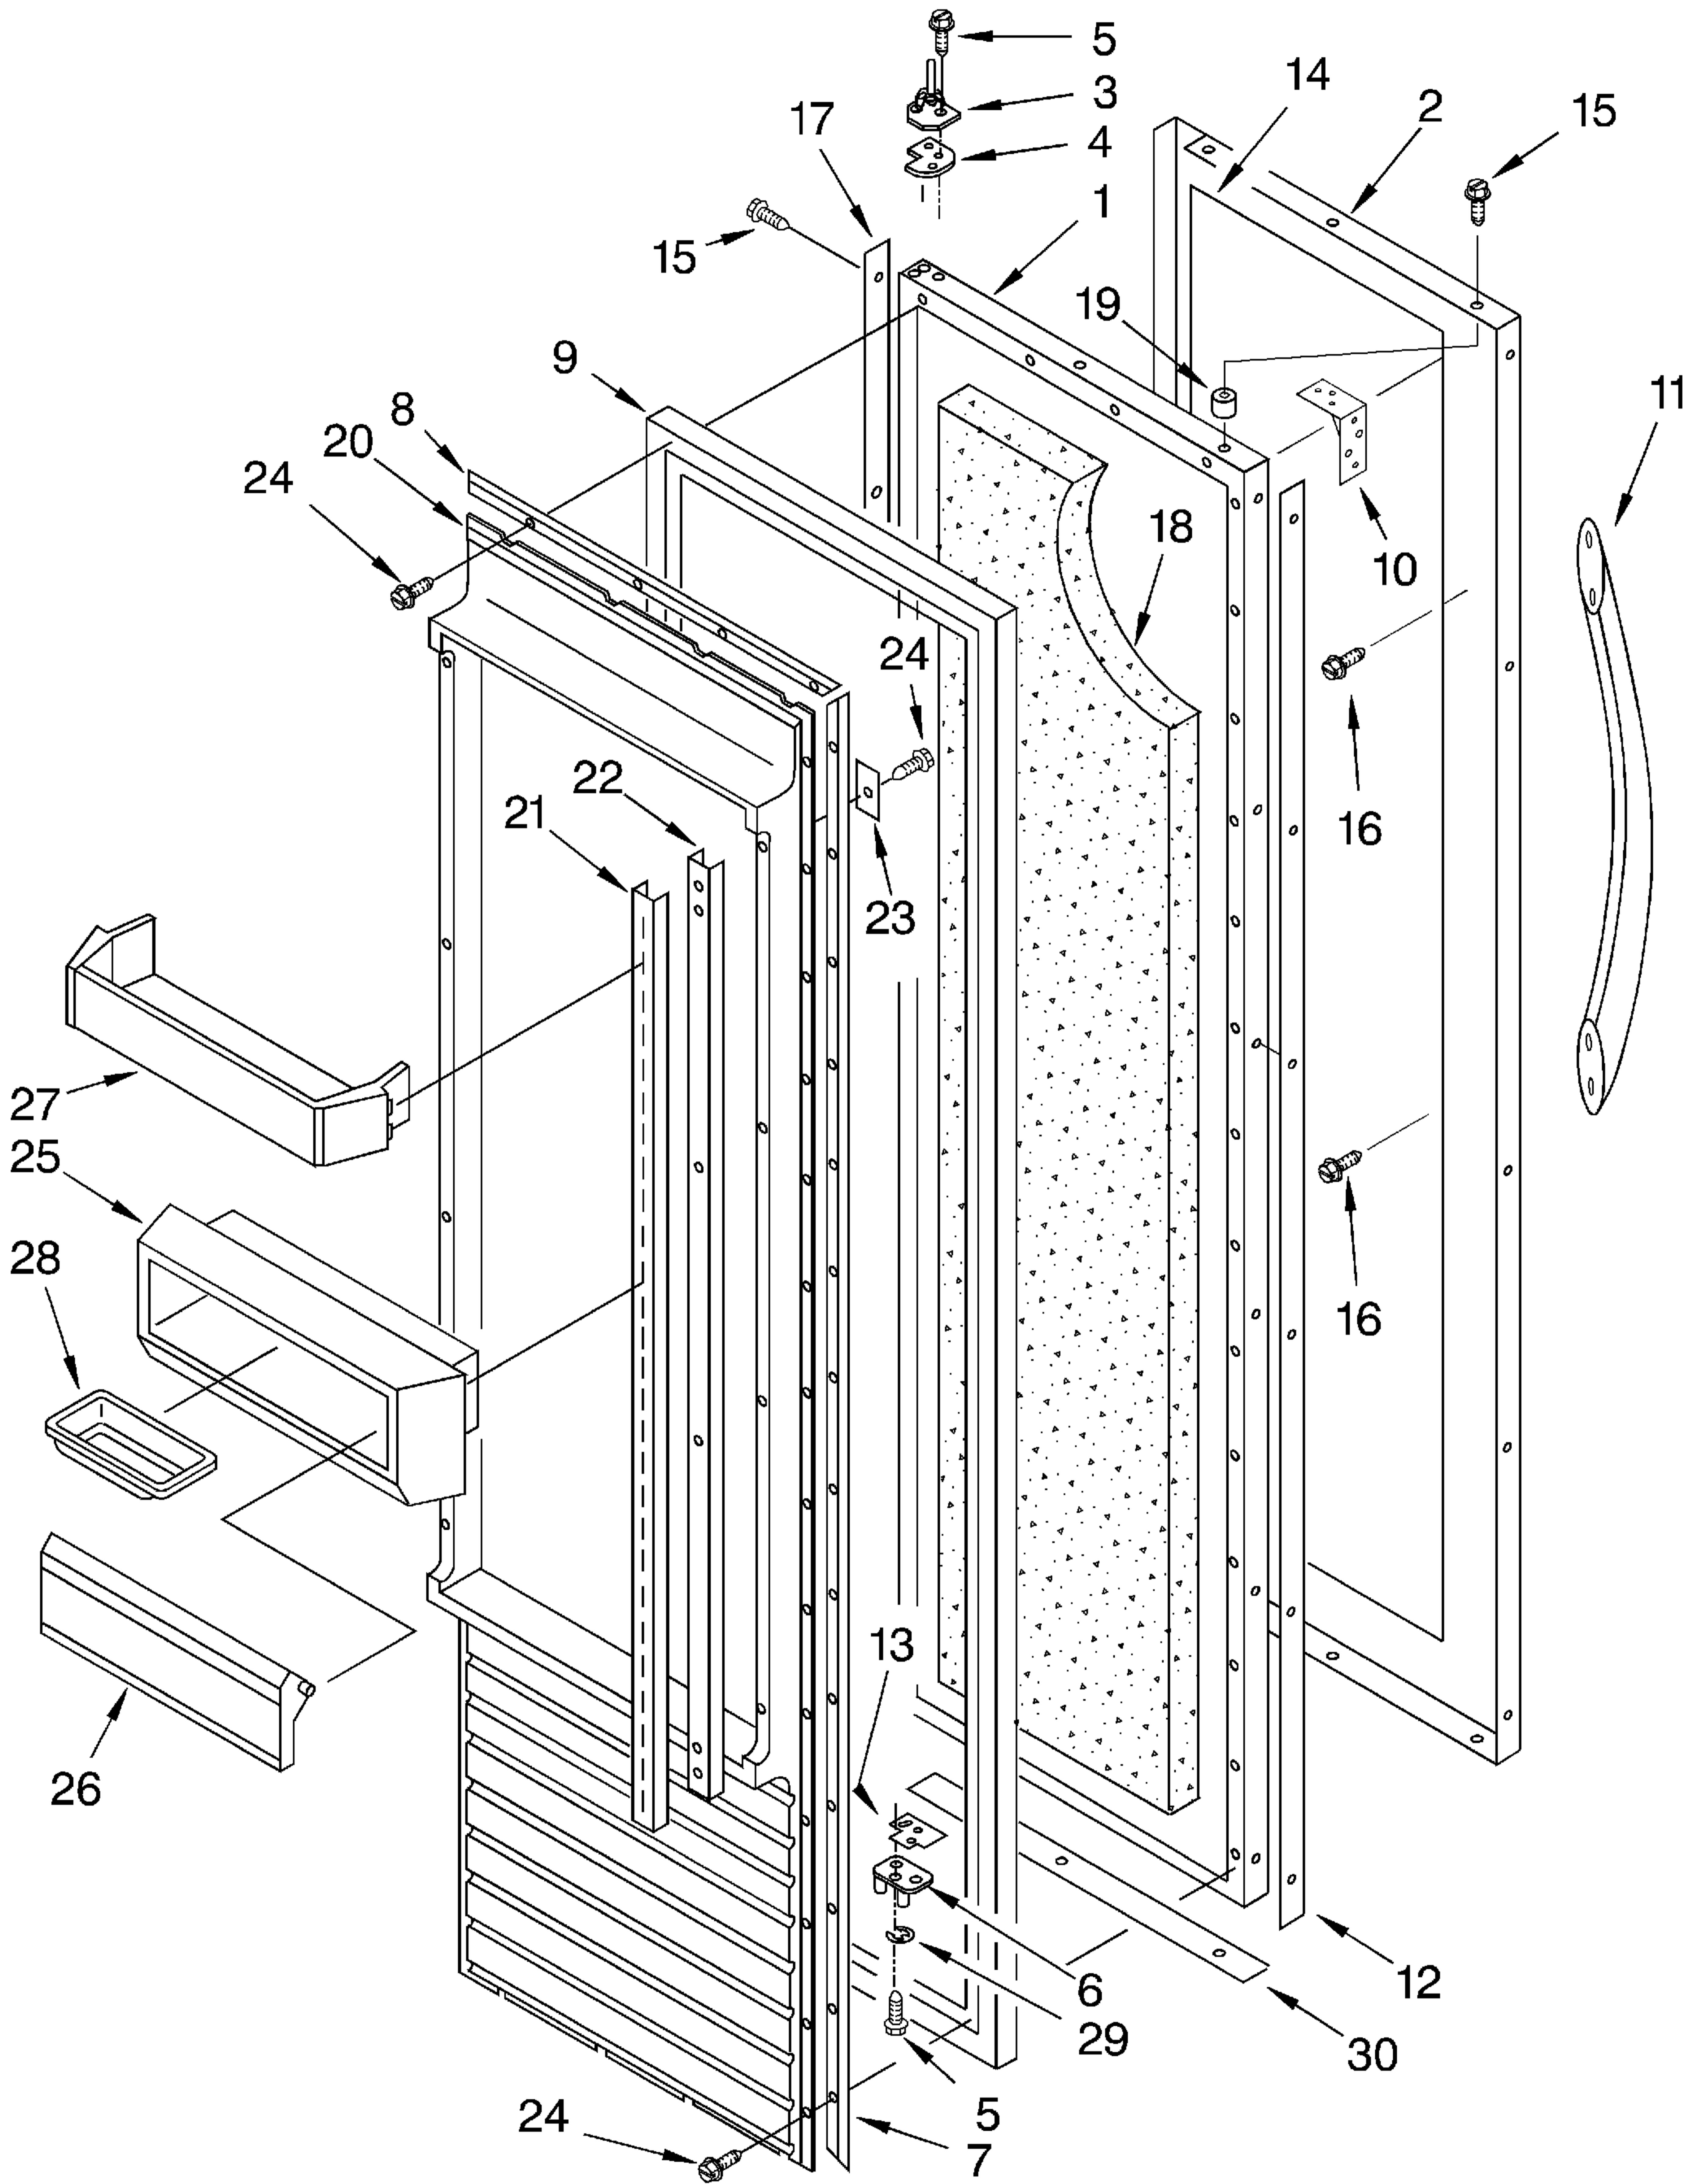

REFRIGERATOR DOOR PARTS

For Model: KSSC48MFS05