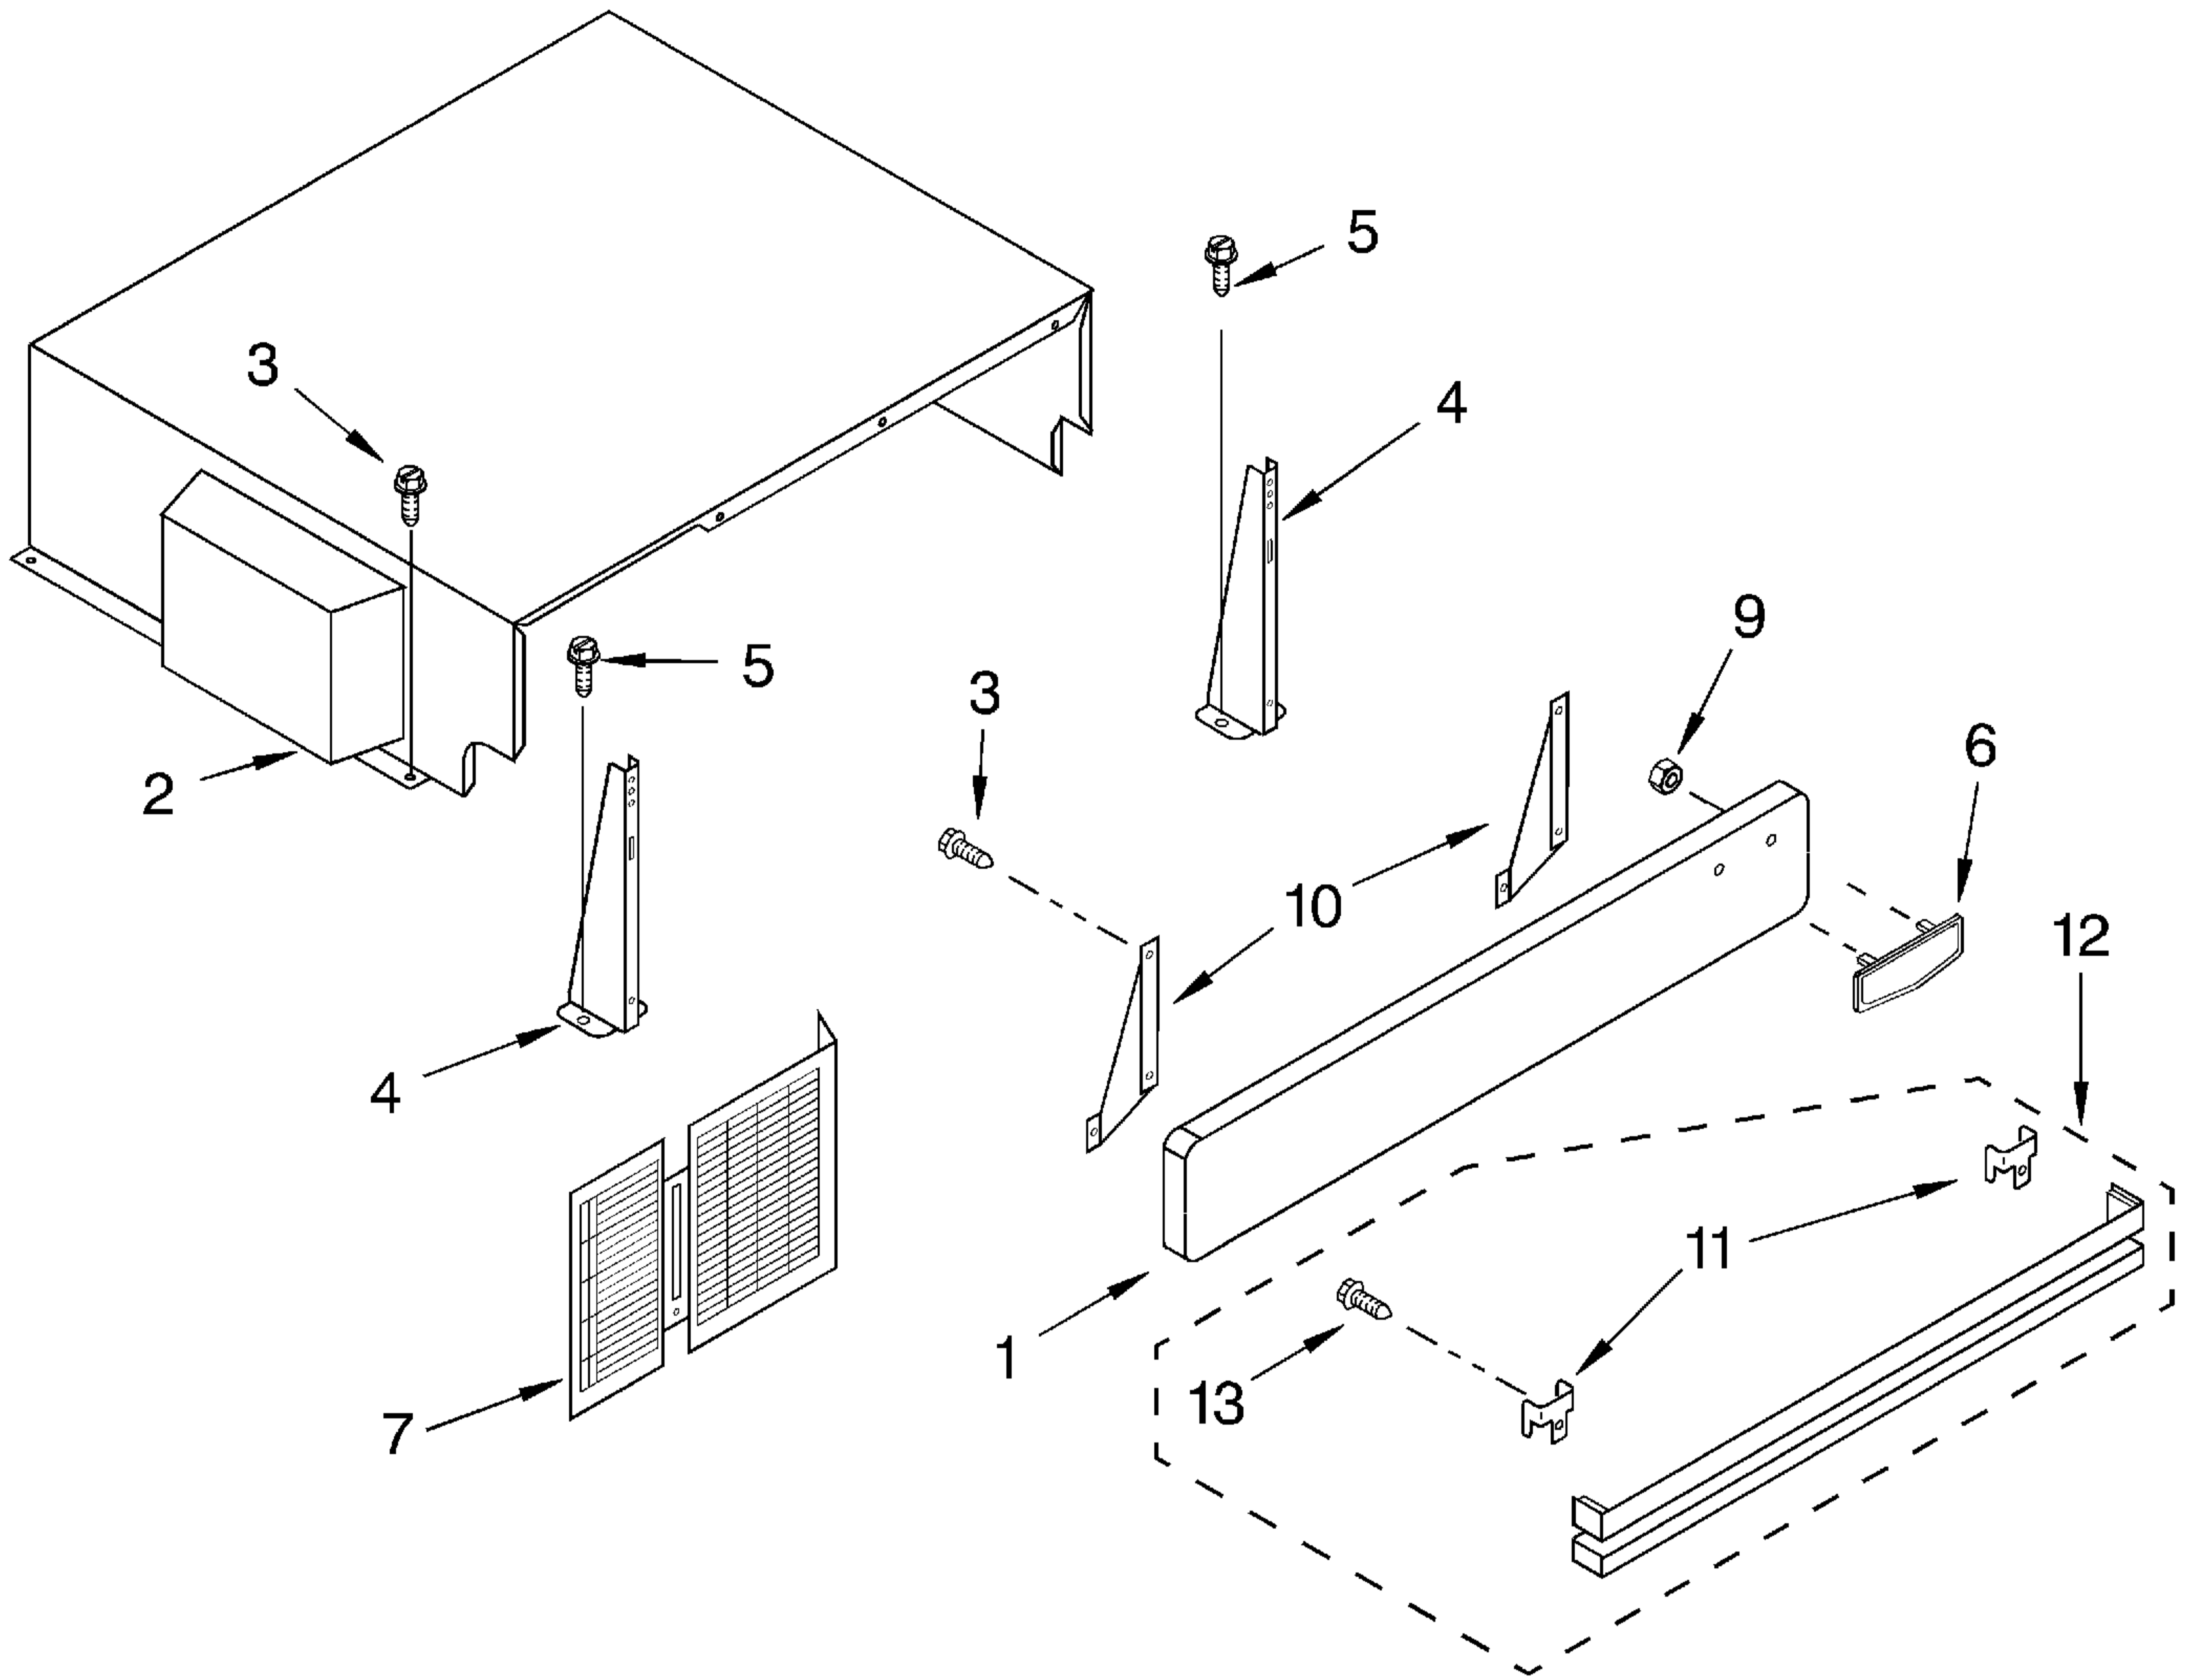

TOP GRILLE AND UNIT COVER PARTS

For Model: KSSC48MFS05