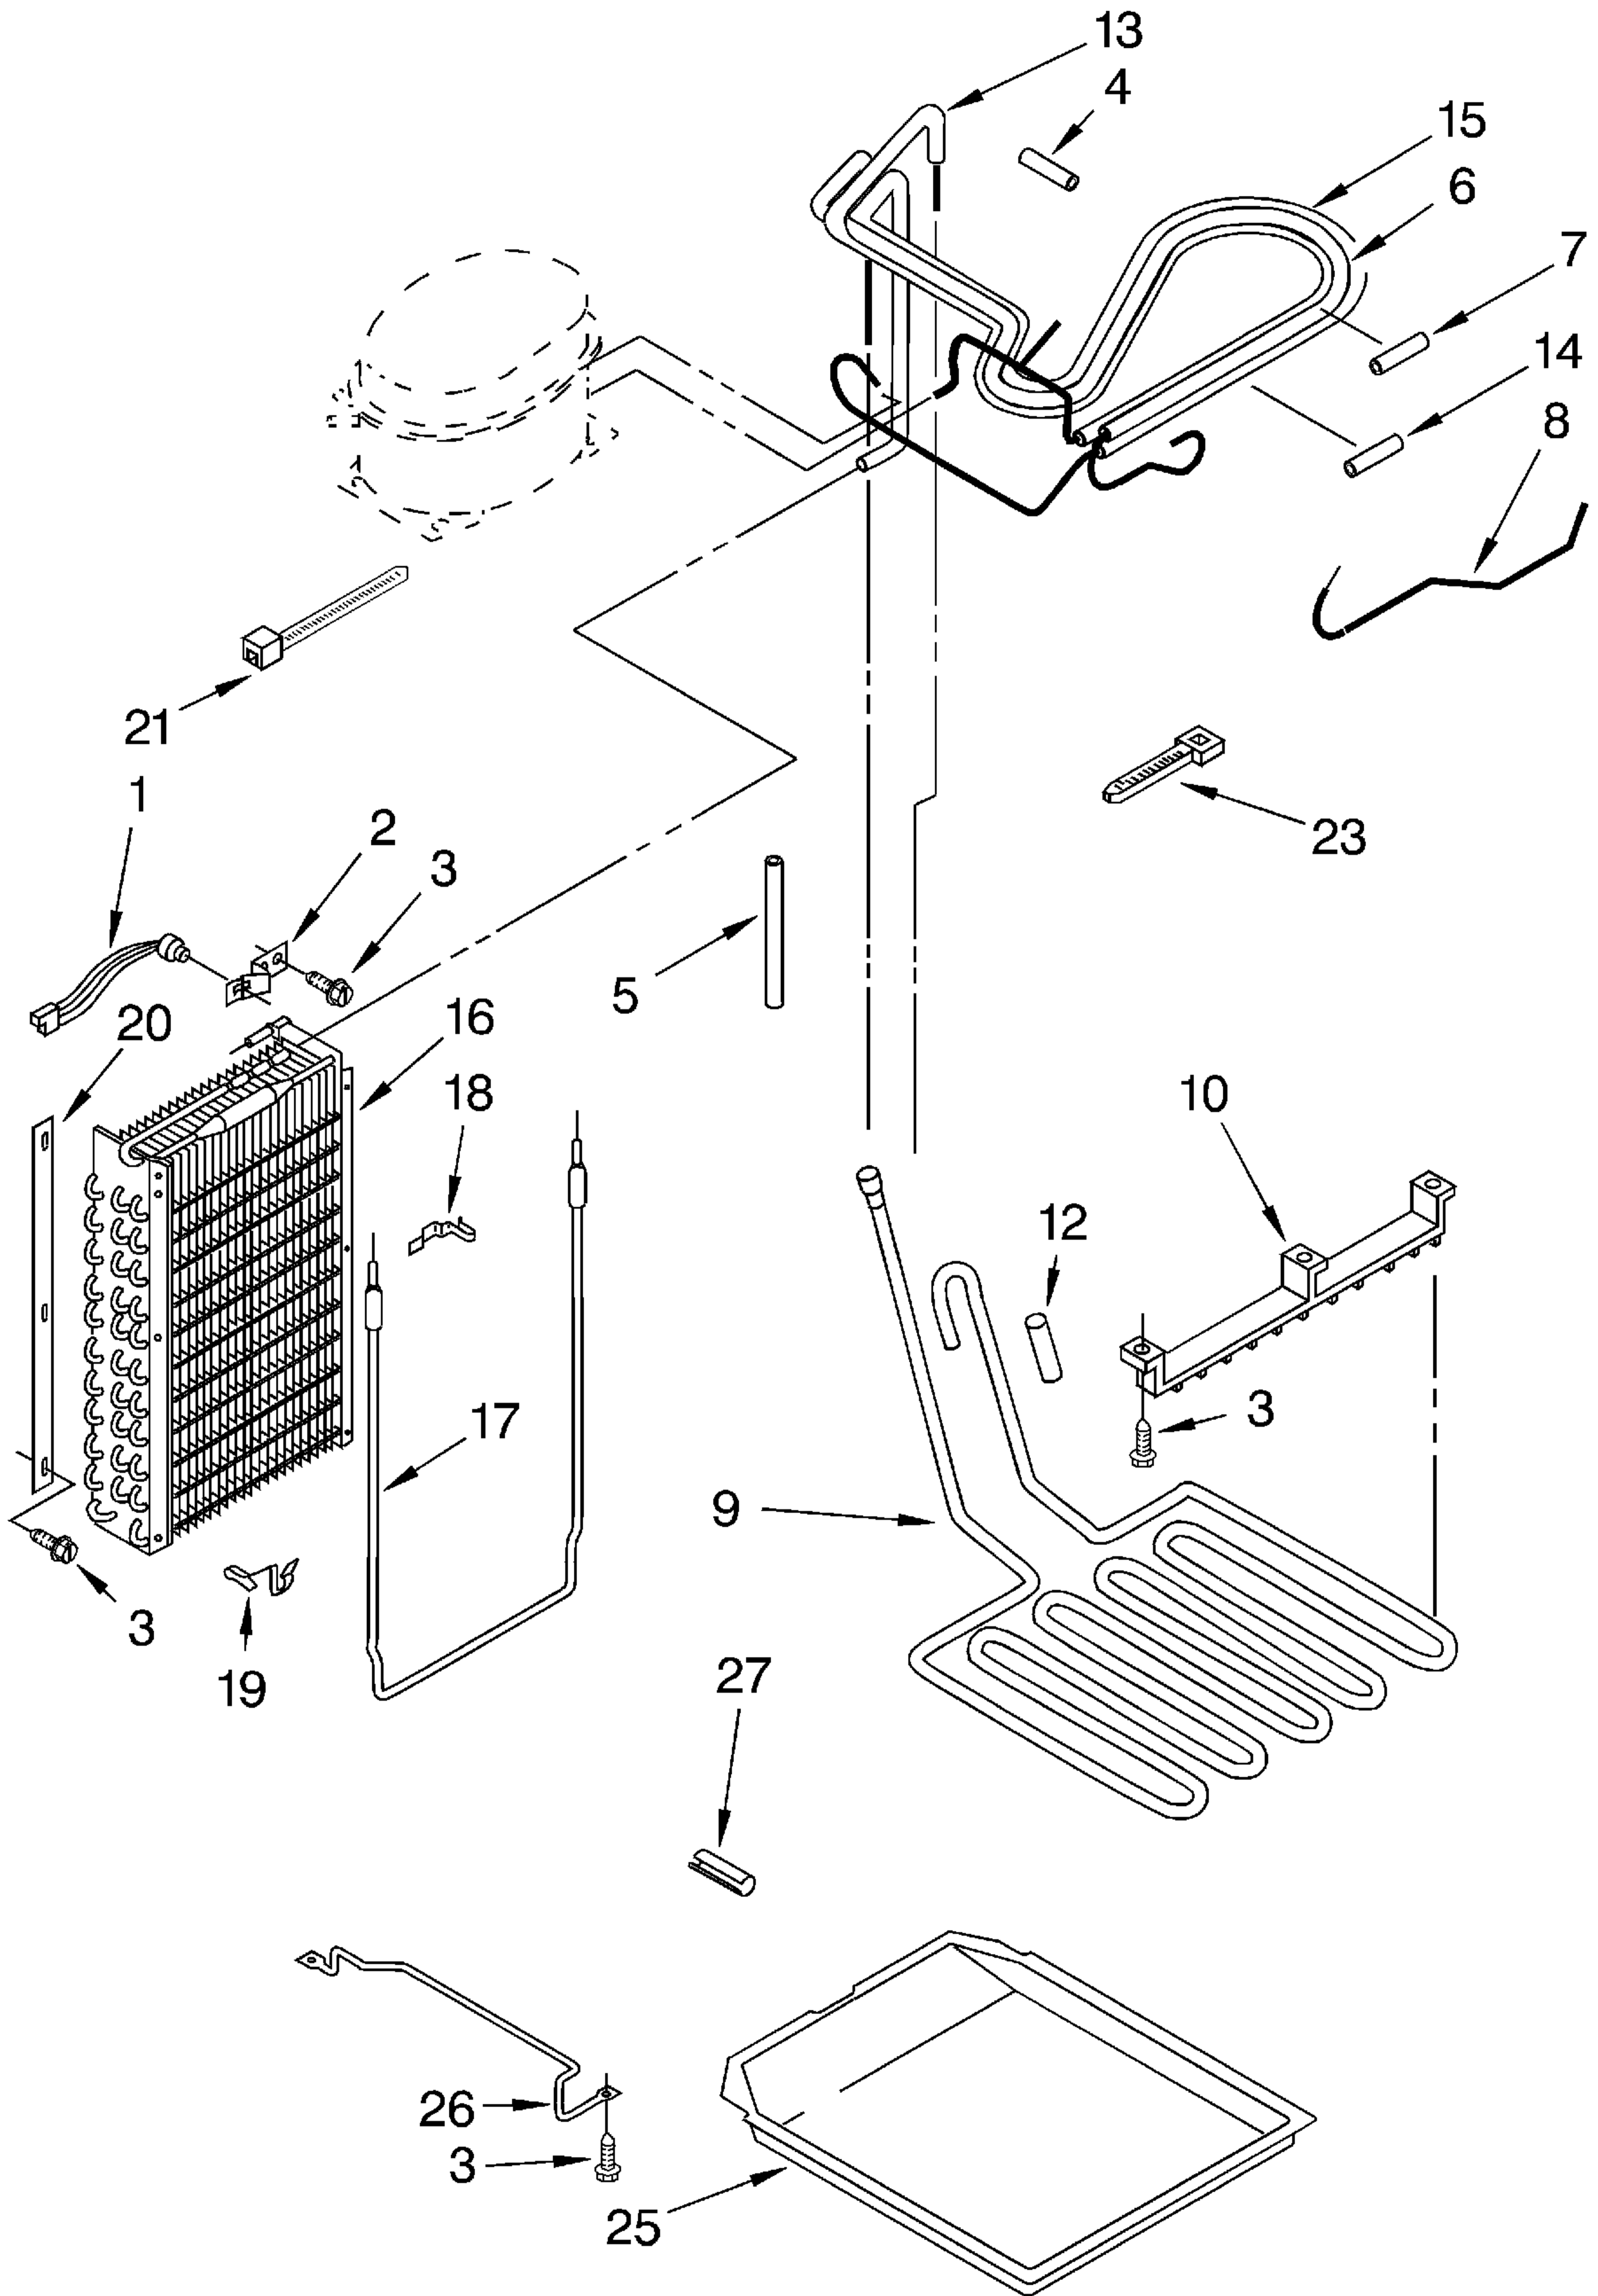

LOWER UNIT AND TUBE PARTS

For Model: KSSC48MFS05