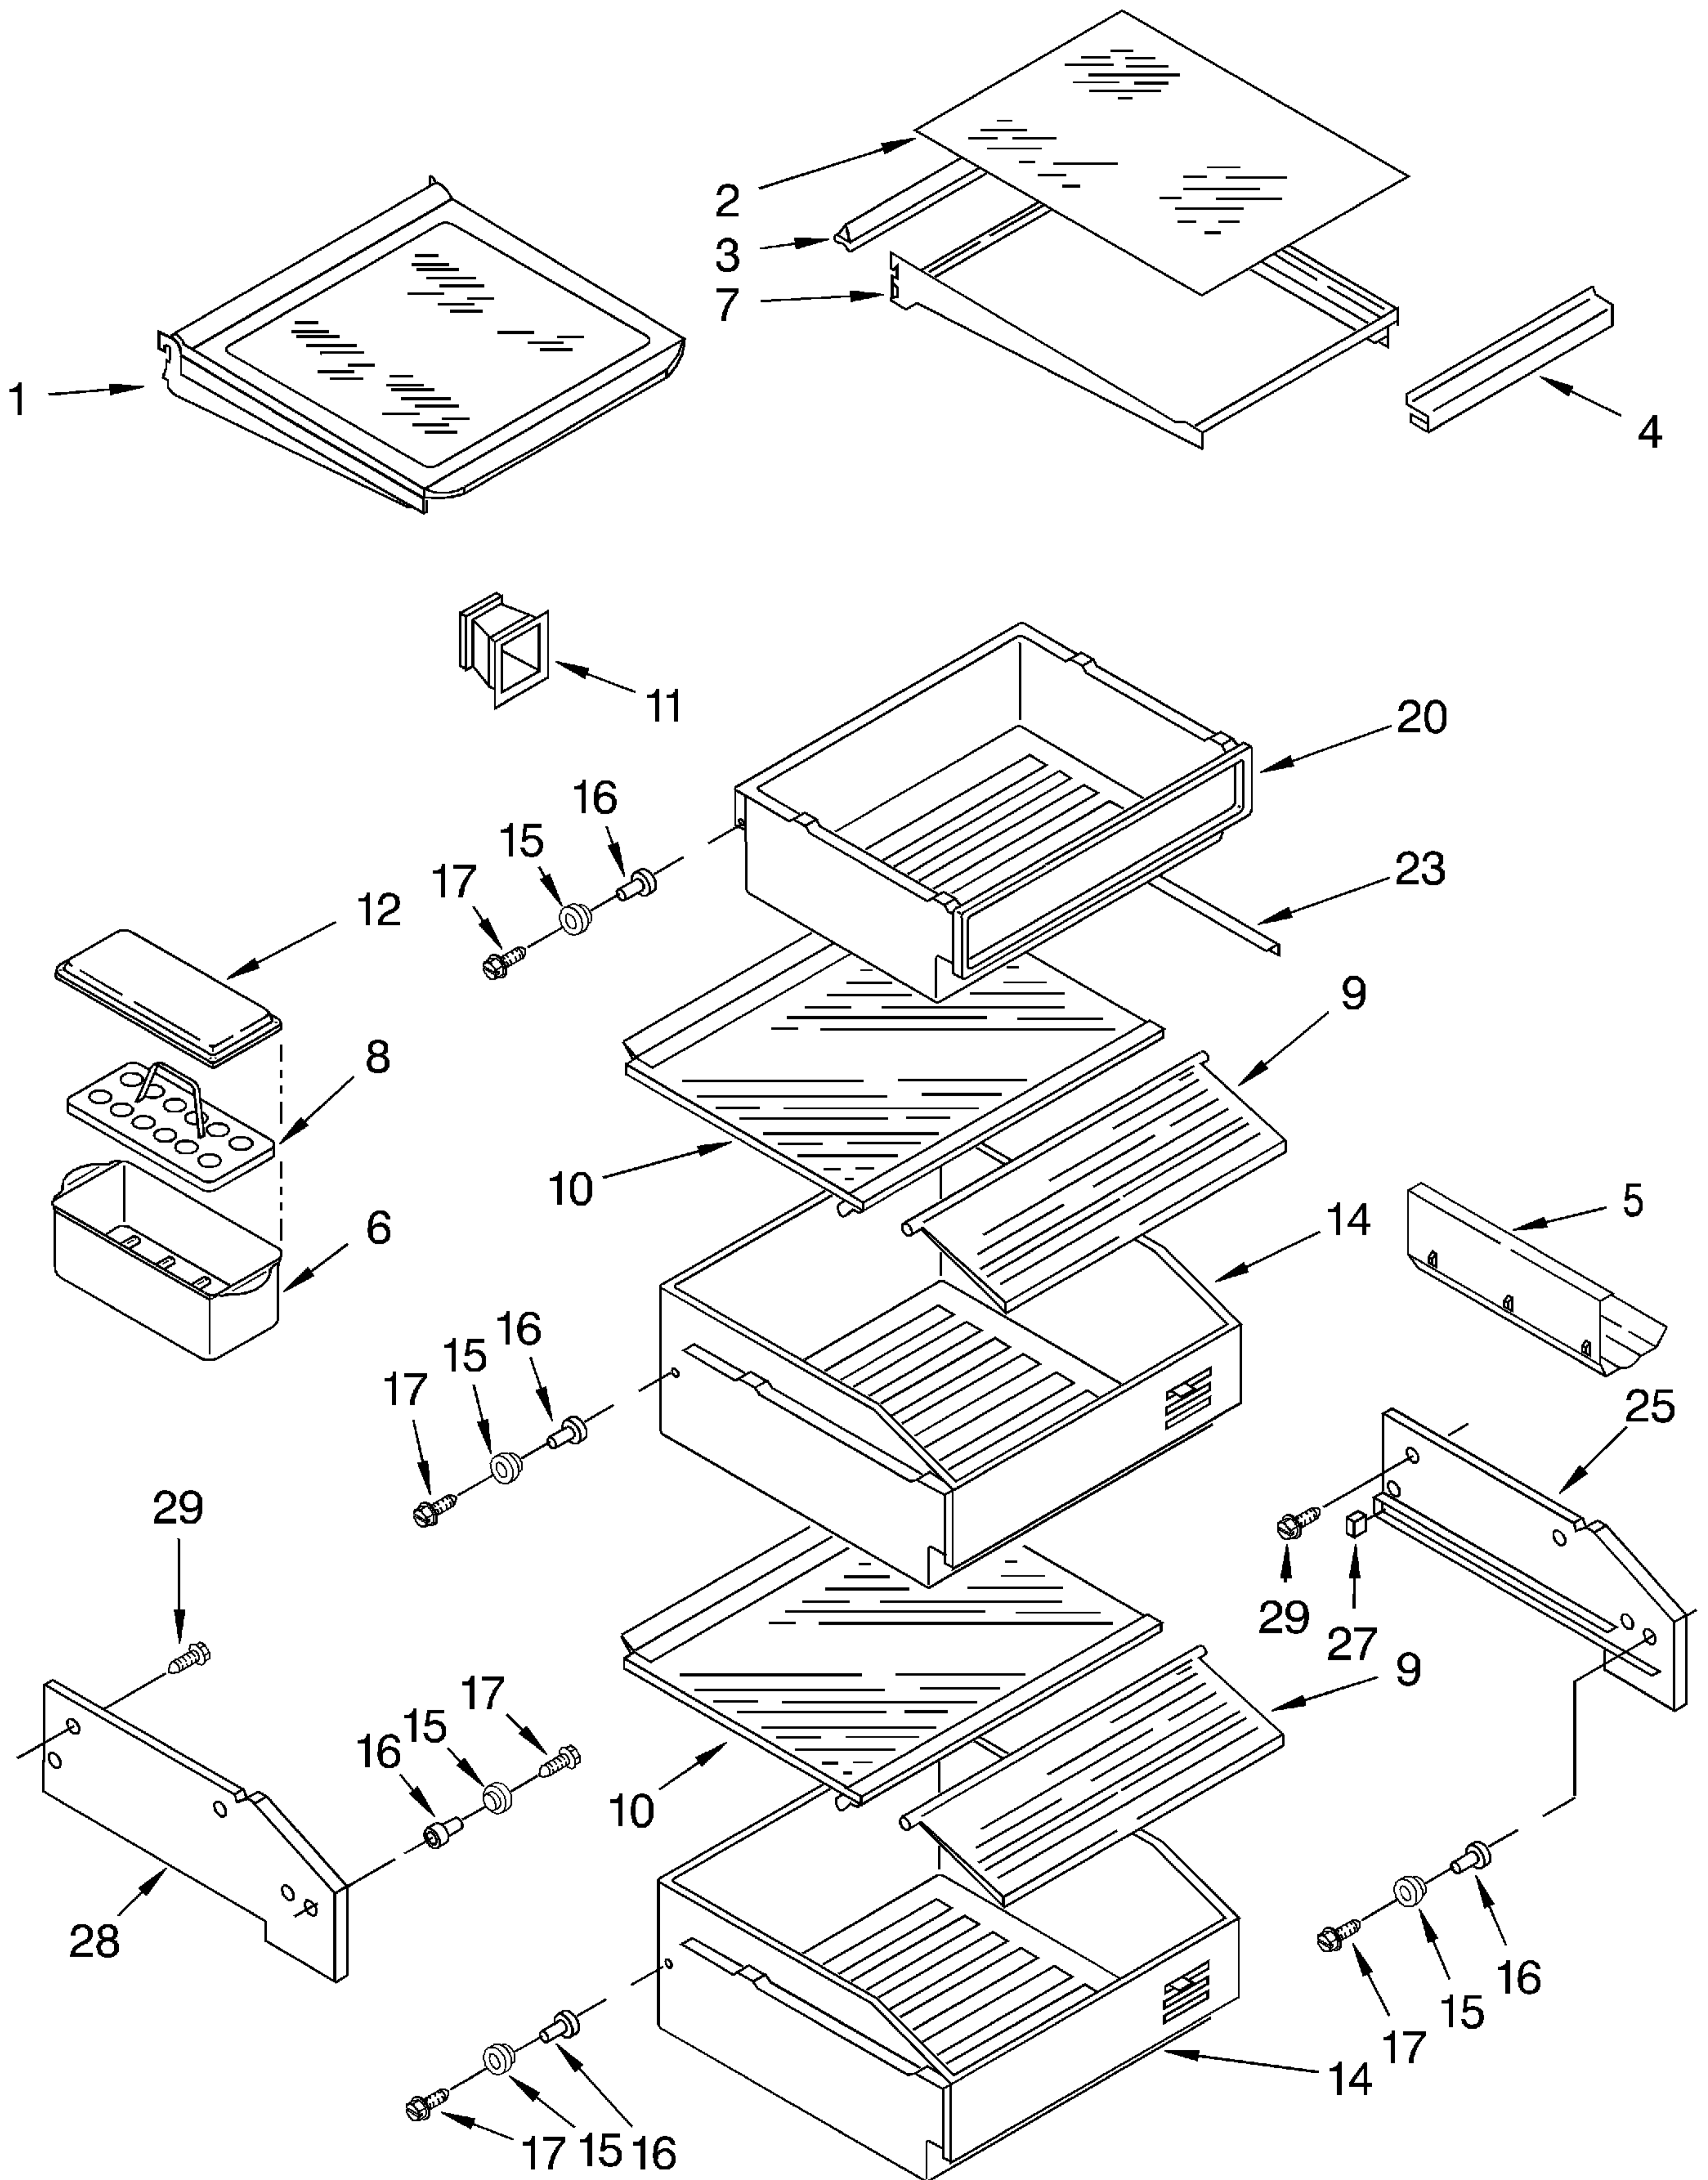

REFRIGERATOR SHELF PARTS

For Model: KSSC48MFS05