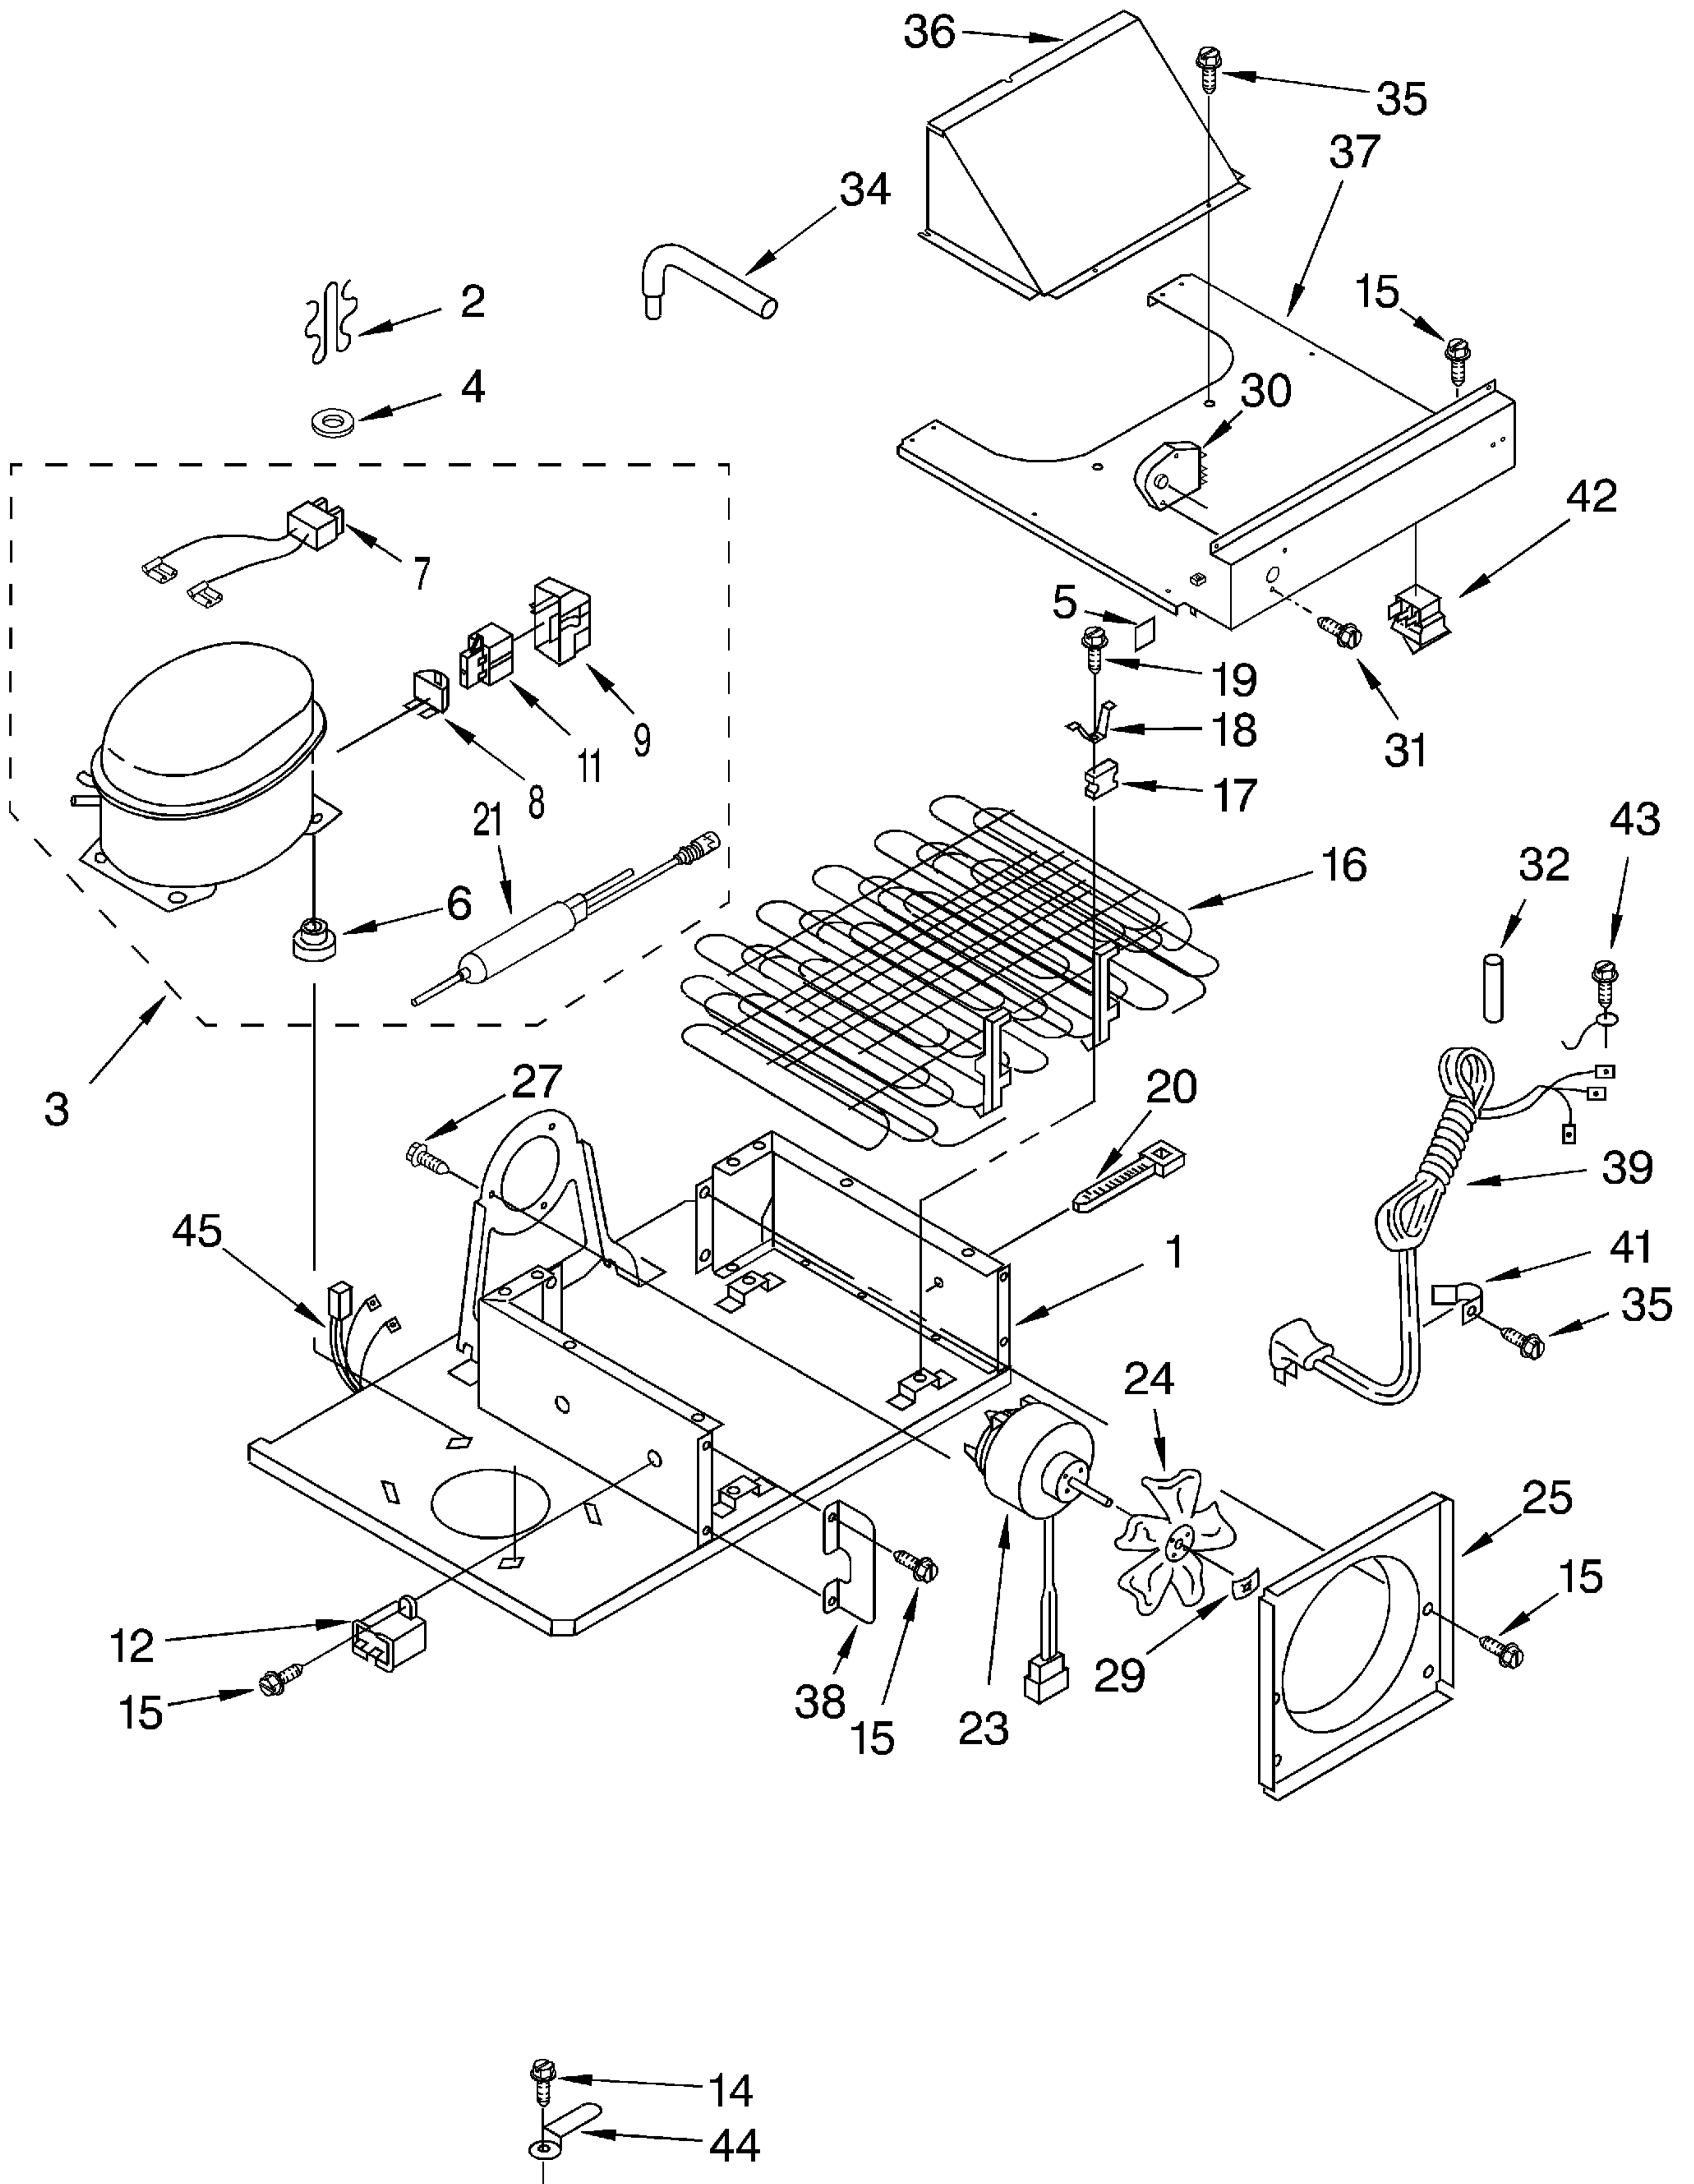

UPPER UNIT PARTS

For Model: KSSC48MFS05