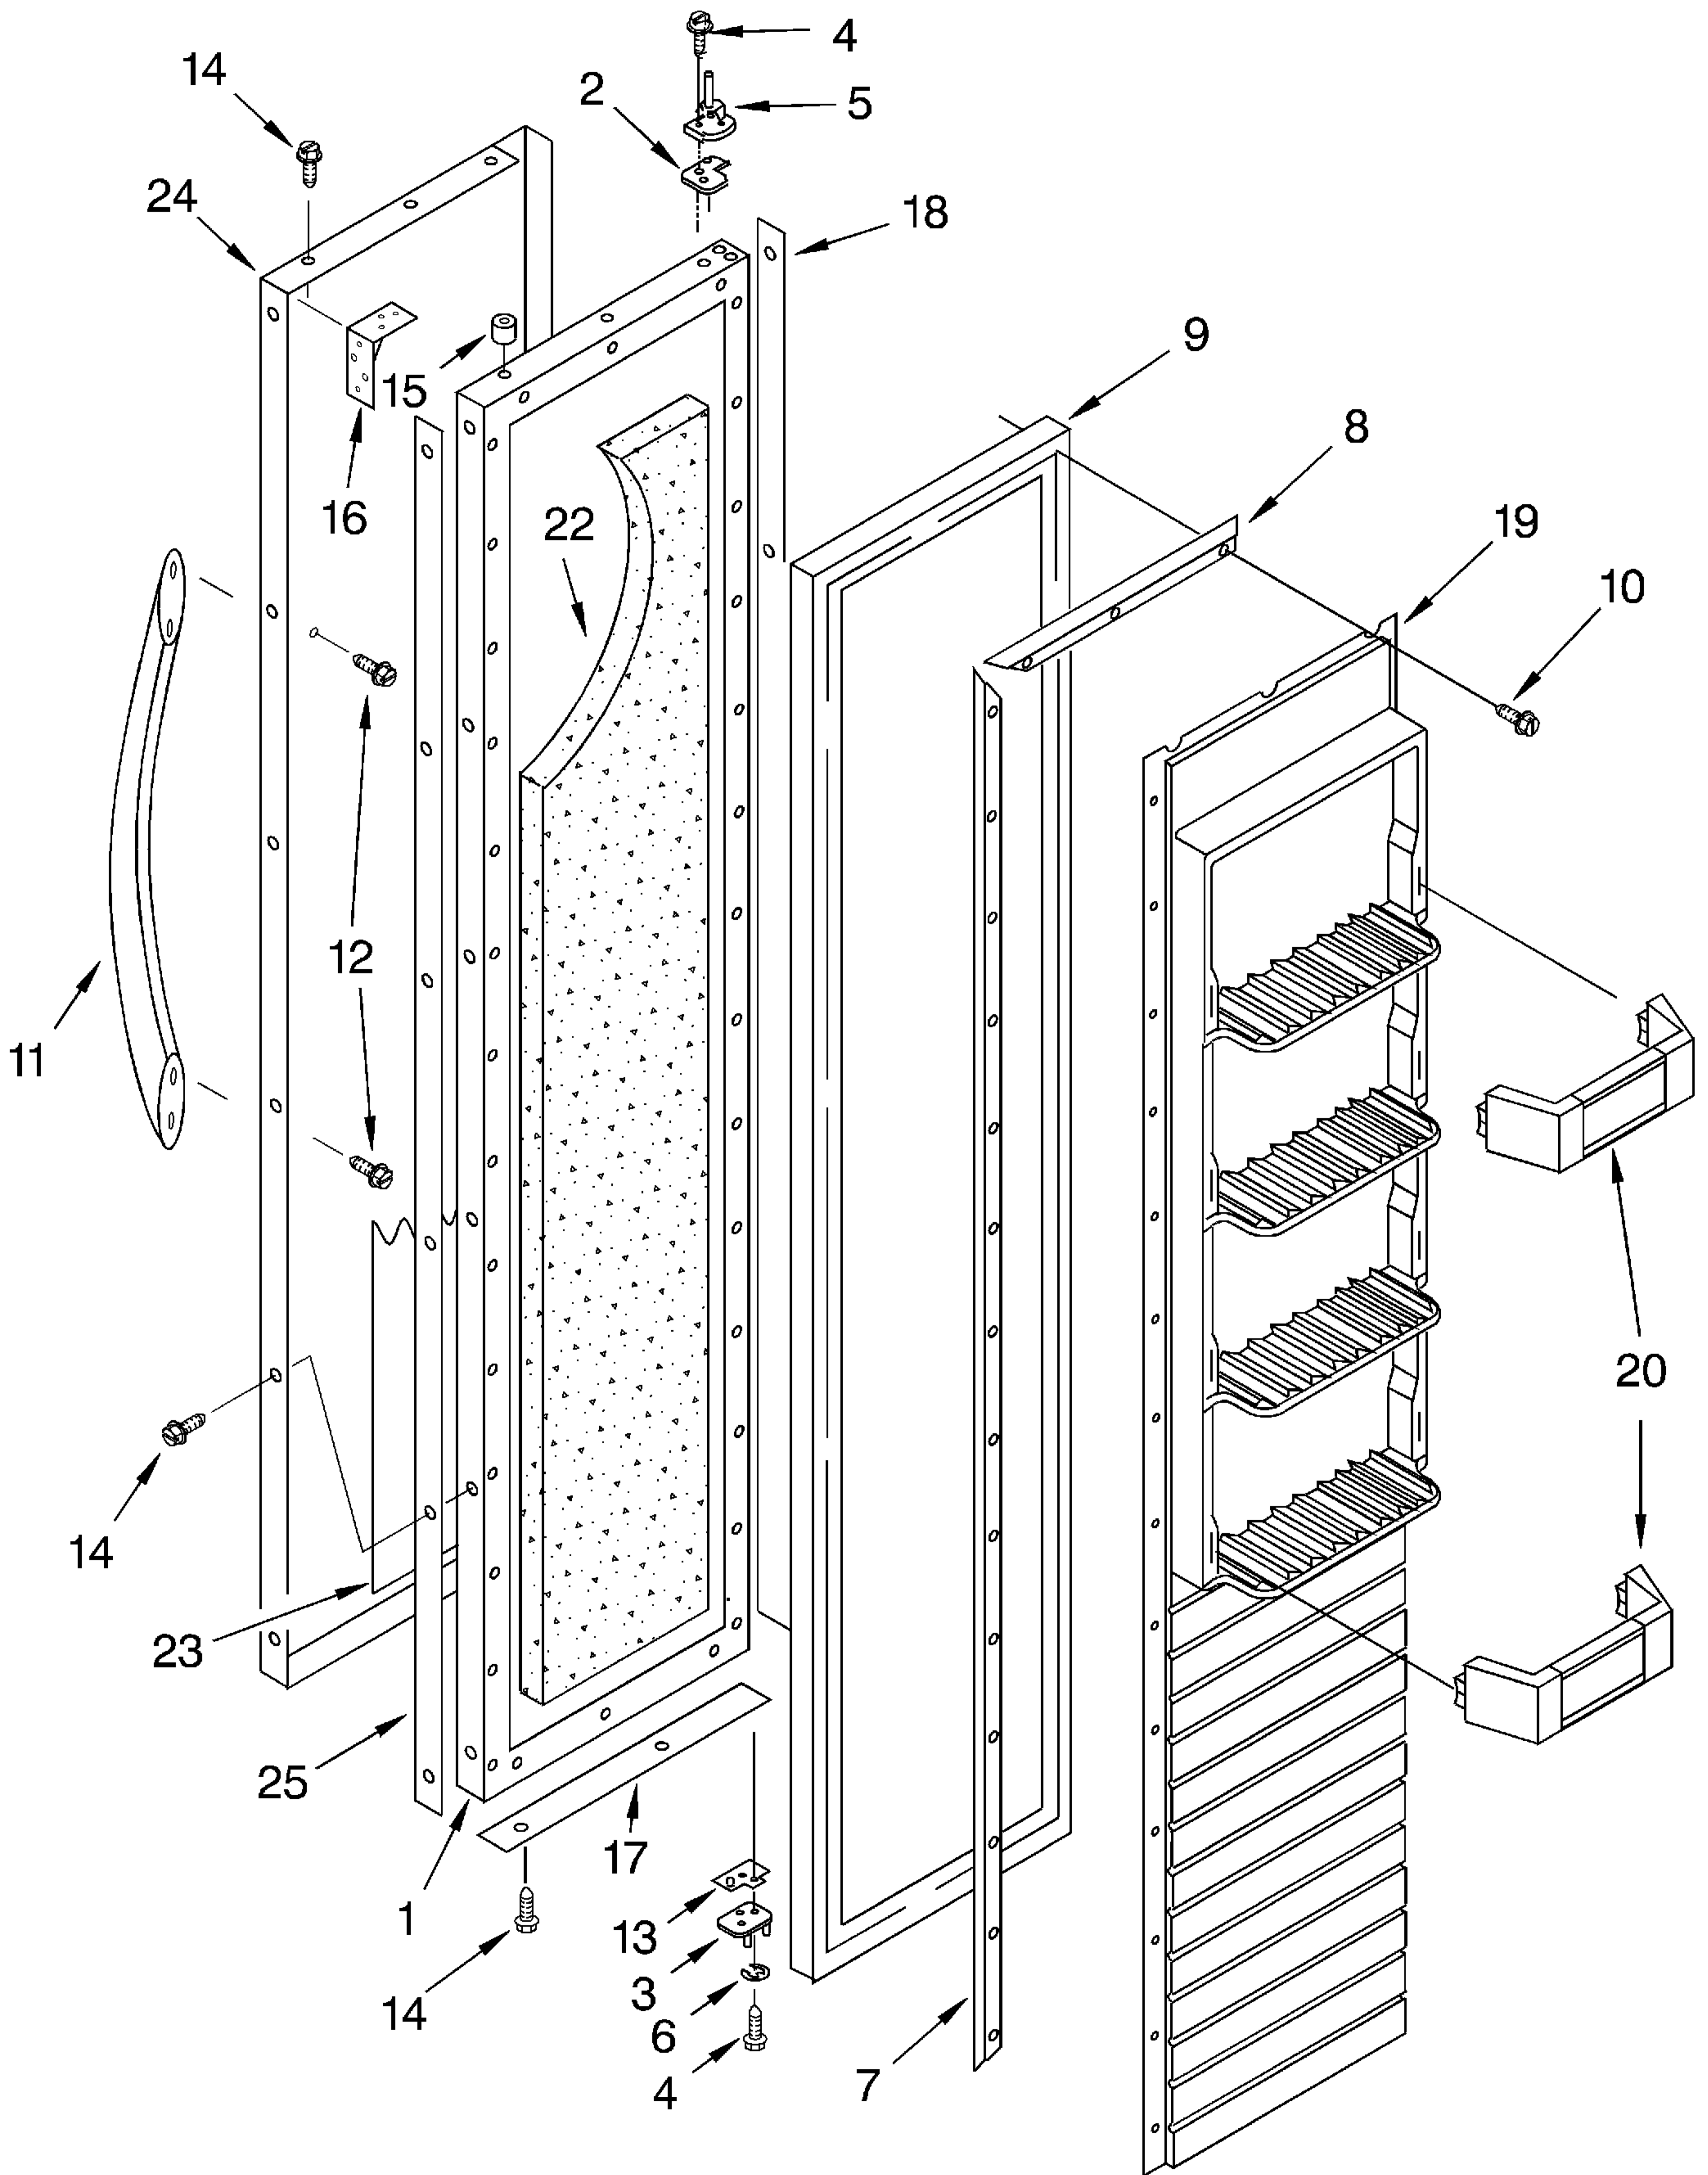

FREEZER DOOR PARTS

For Model: KSSC48MFS05