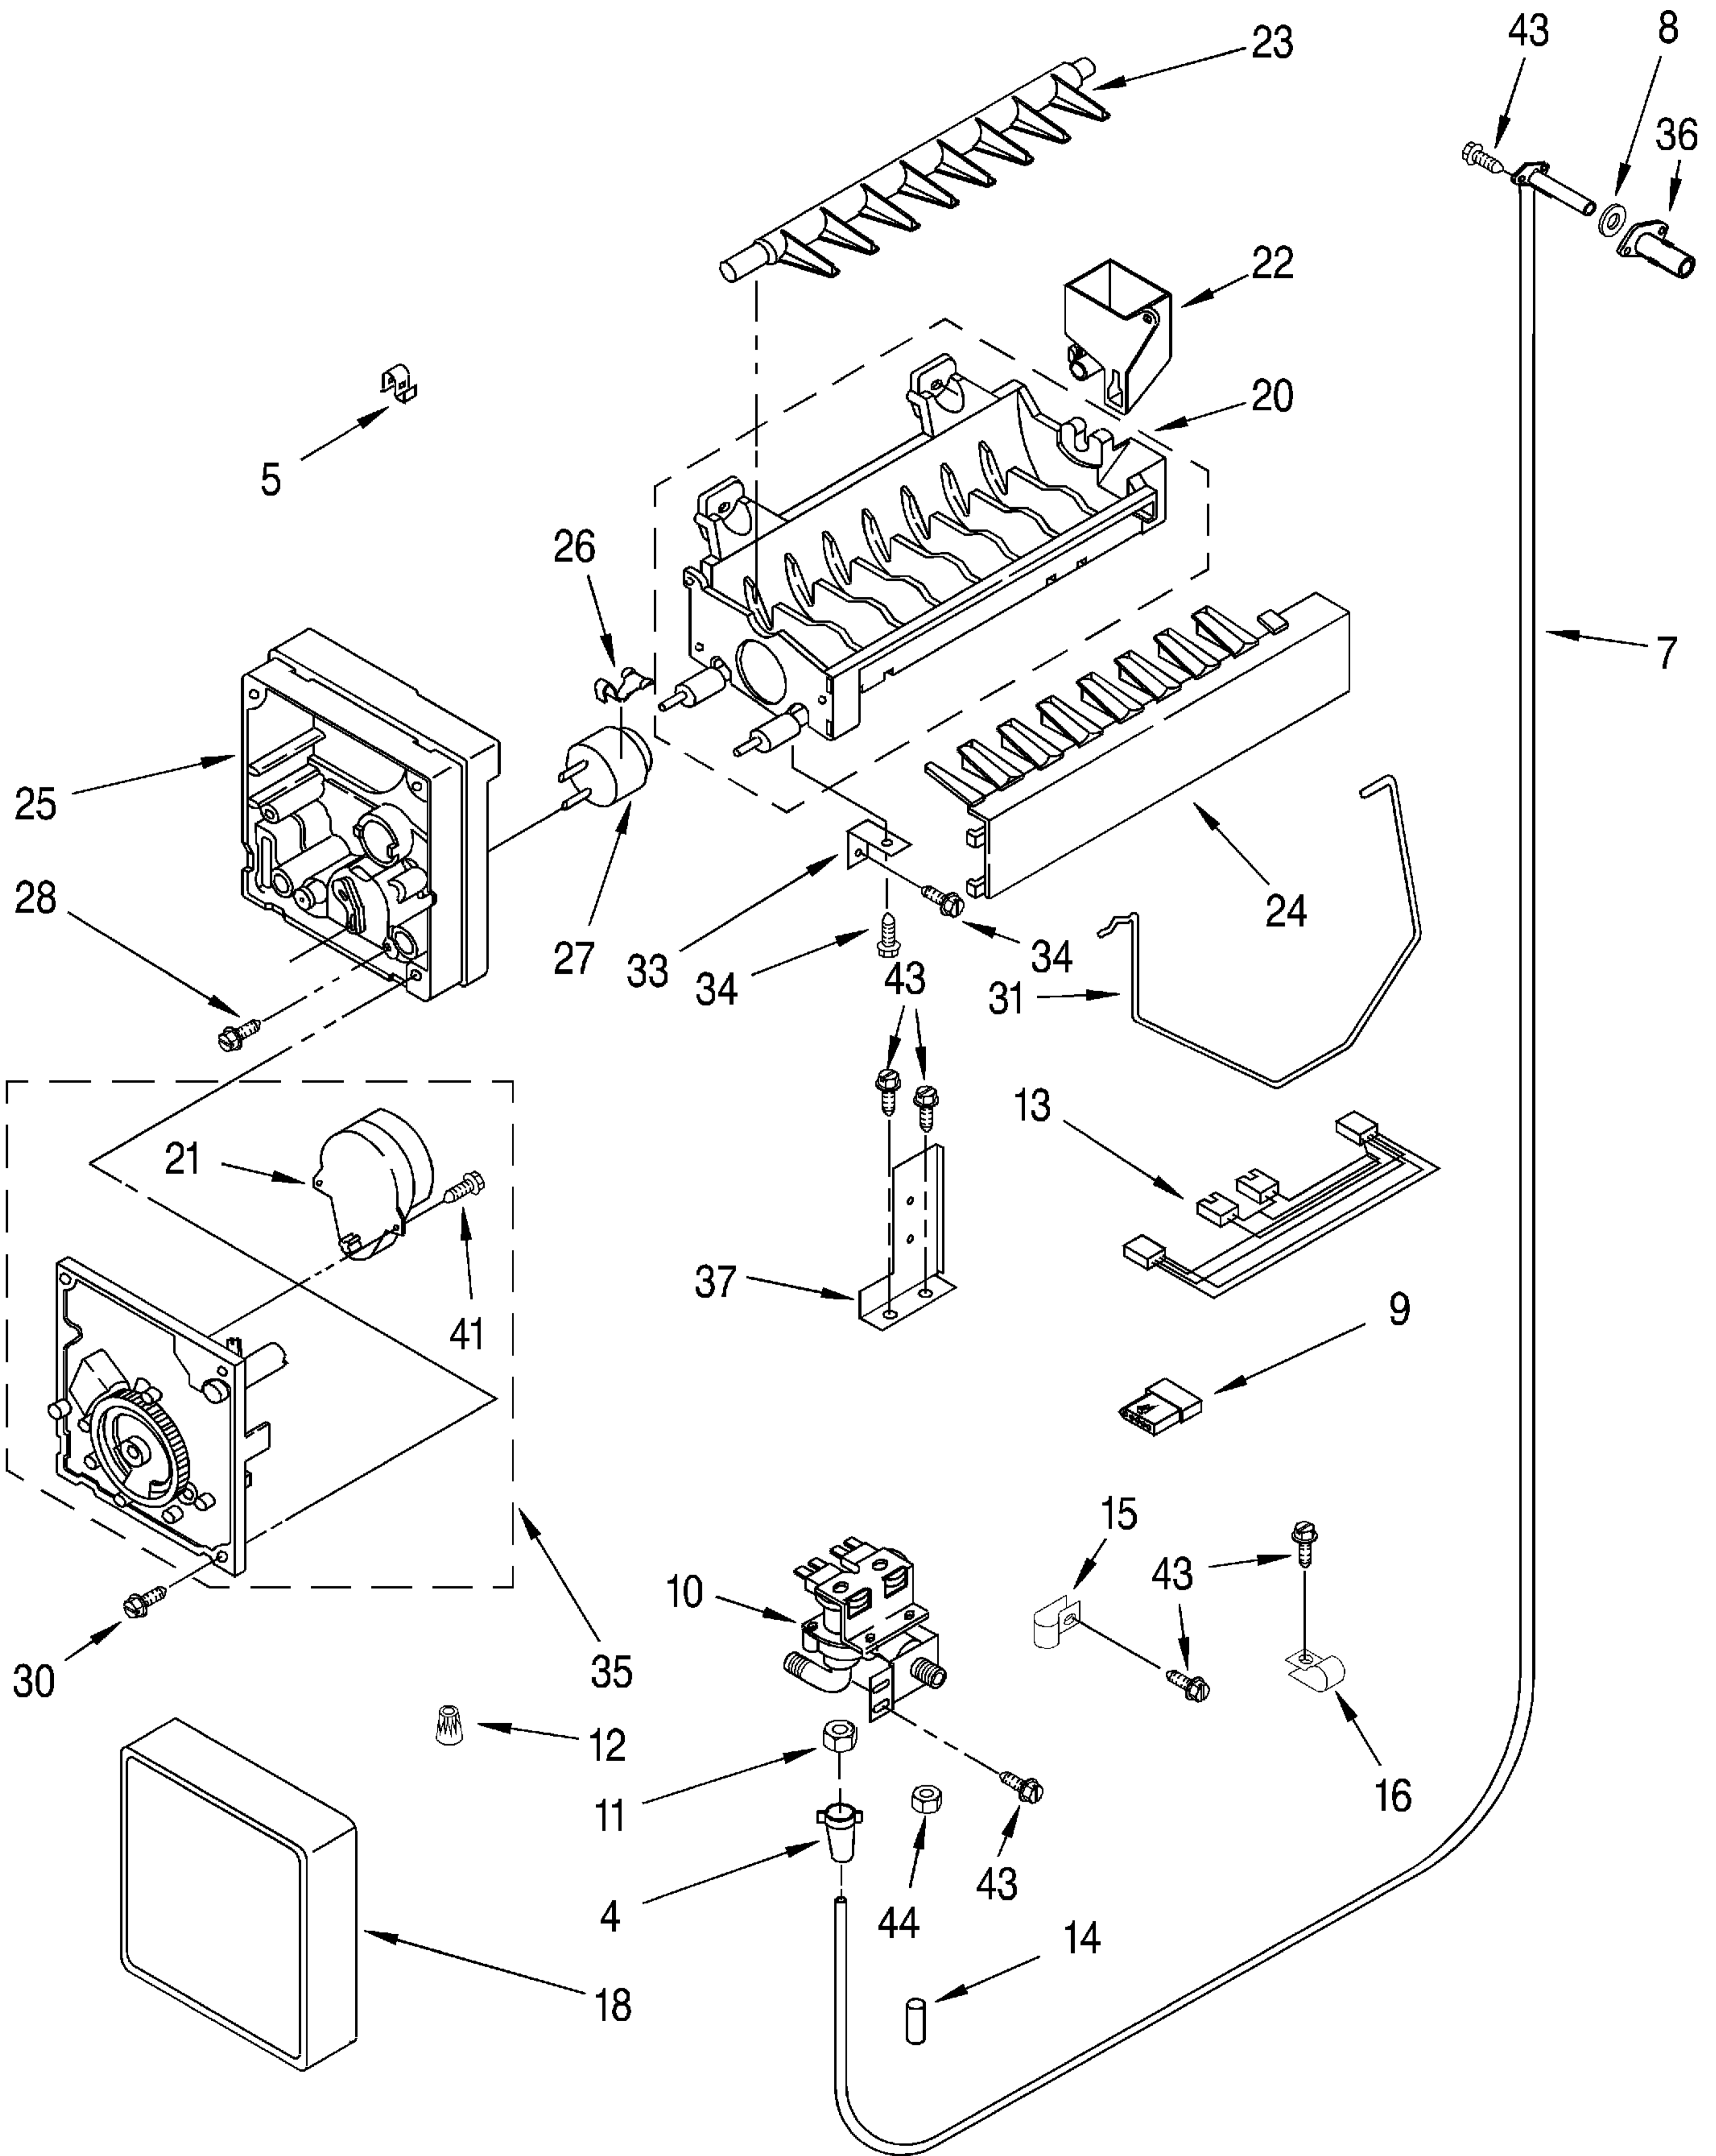

ICEMAKER PARTS

For Model: KSSC48MFS05