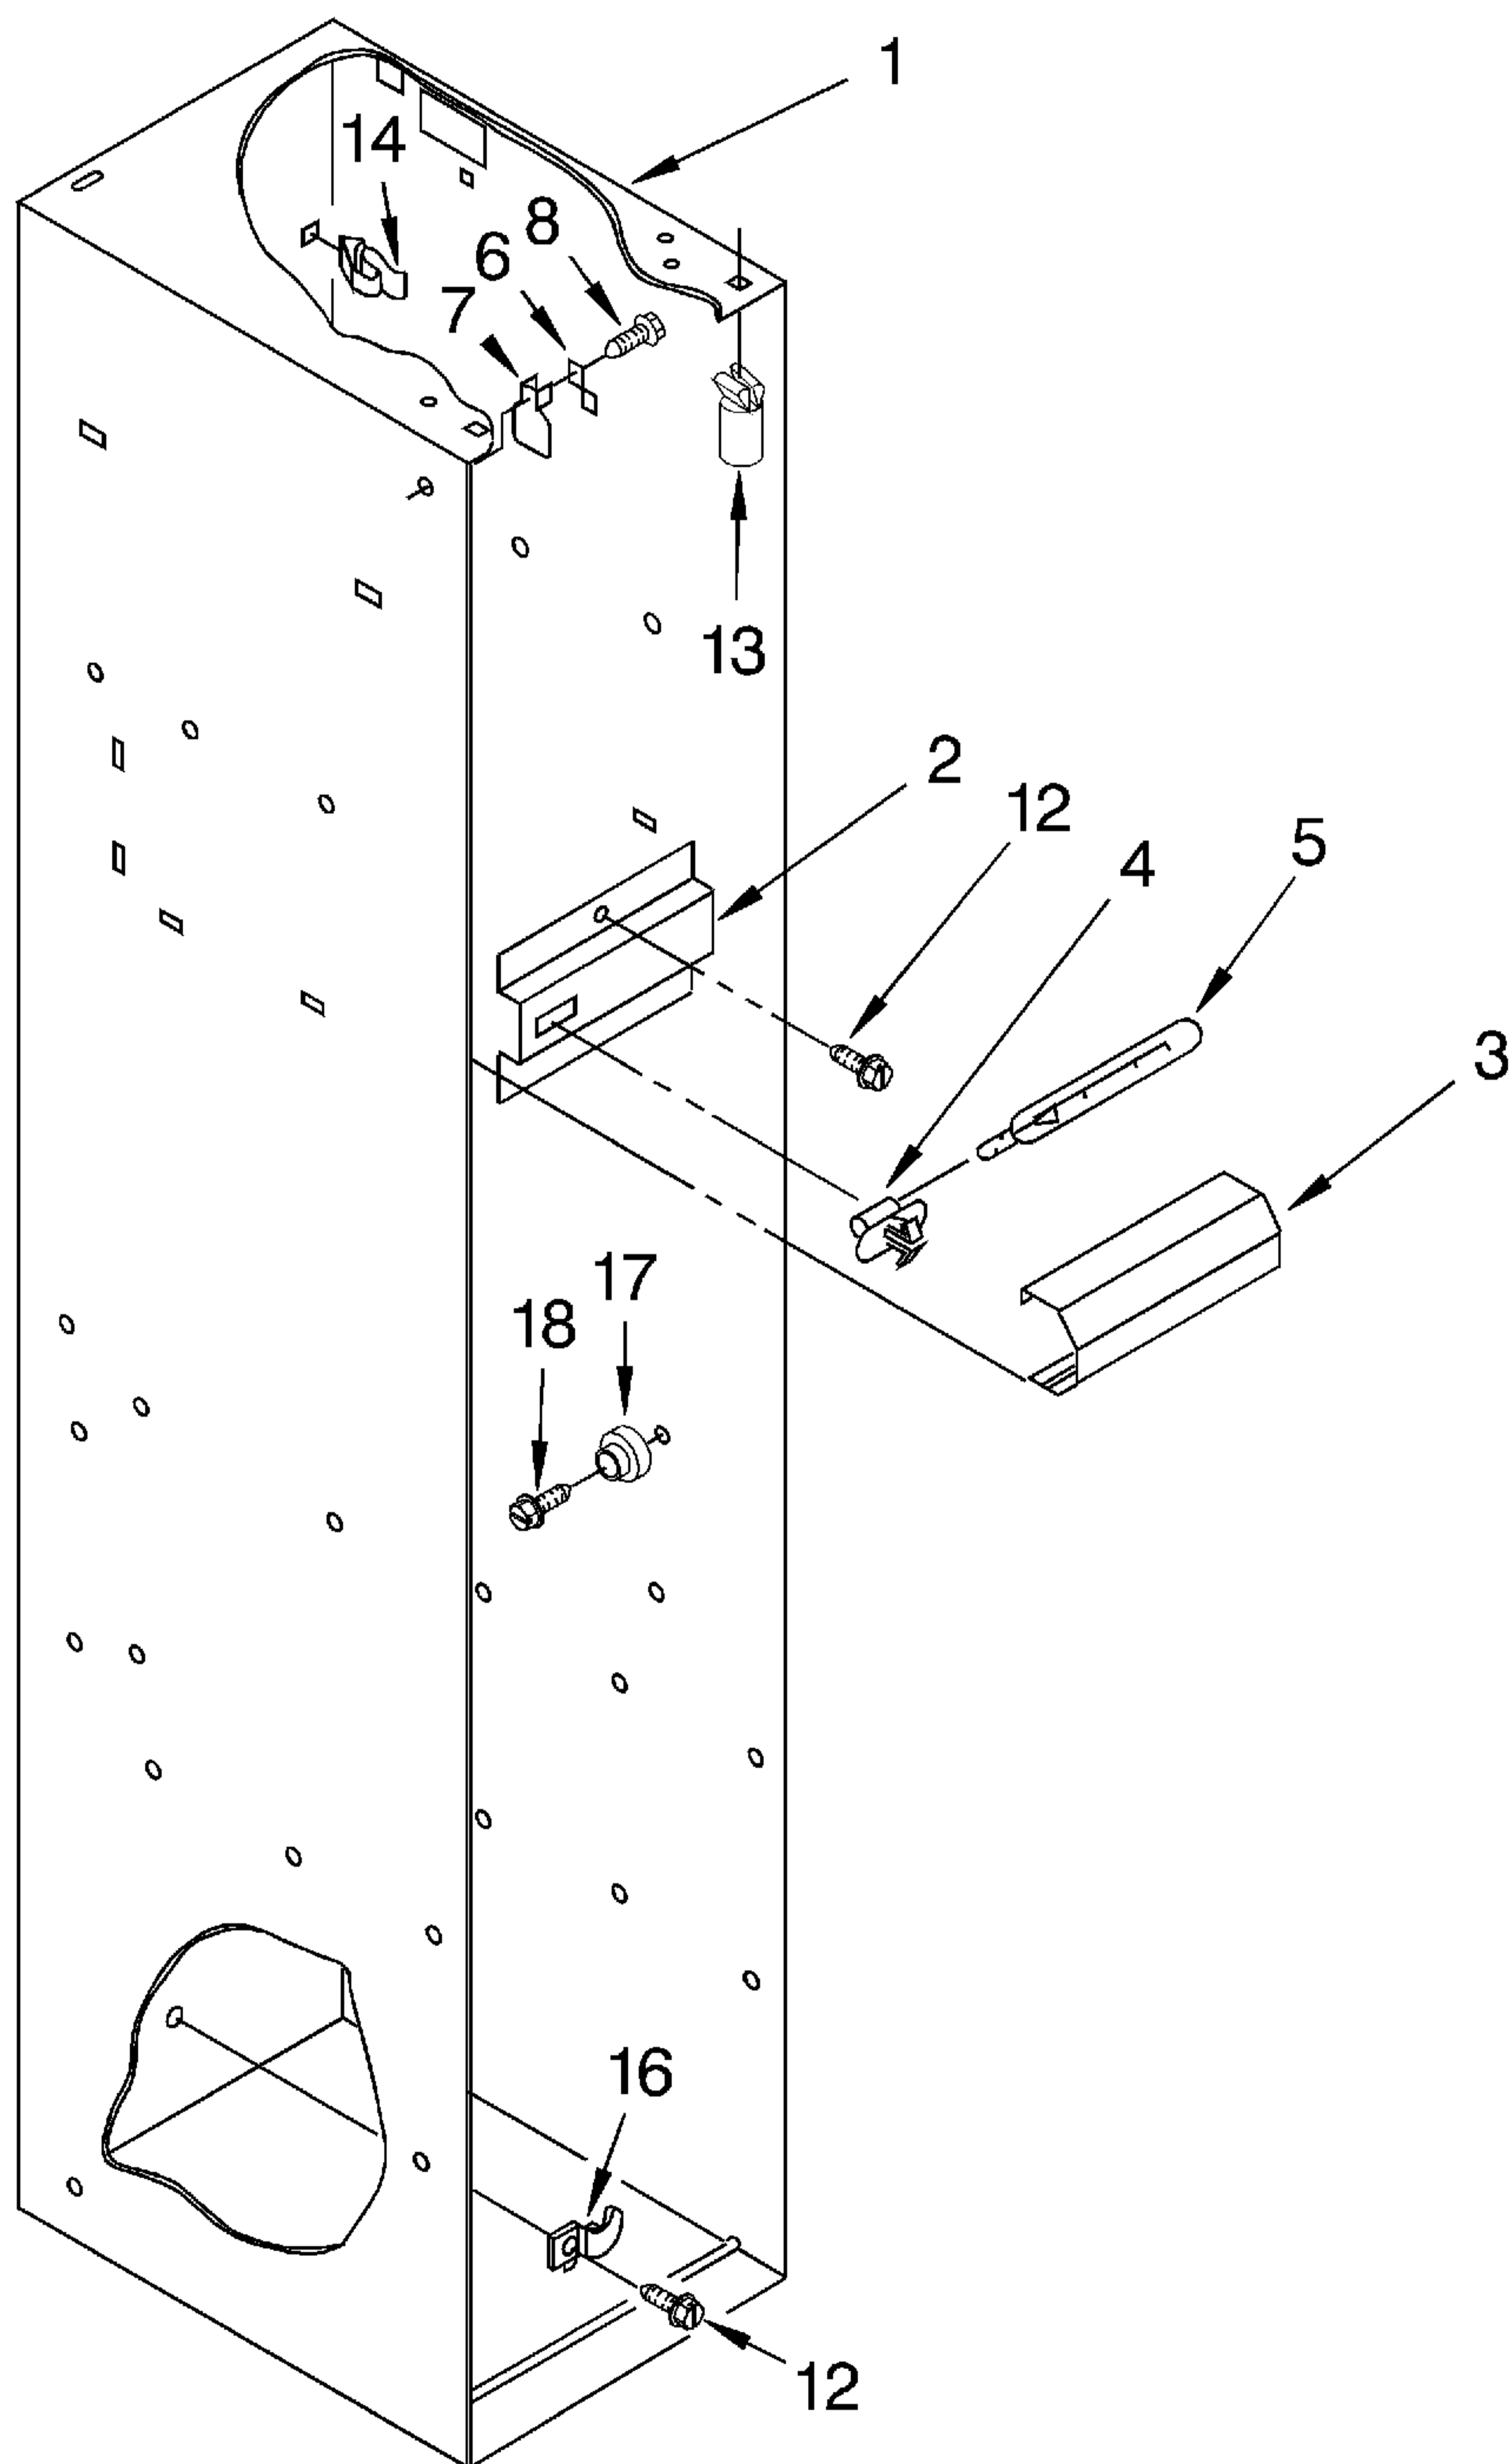

# CABINET TRIM PARTS

For Model: KSSC48MFS05

1	2005256	Cabinet, Trim Right Side
2	2003857	Screw
3	1163283	Screw
4	2004538	Cabinet, Trim (Bottom)
5	486194	Screw
6	2003647	Cabinet, Trim Top
7	2005493	Cabinet, Trim Left Side

# FREEZER LINER PARTS

For Model: KSSC48MFS05

1		Liner (Not A Serviceable Part)
2	1113649	Bracket, Light
3	1113650	Lens
4	1112613	Light, Socket
5	548049	Light, Bulb
6	538533	Support Clip, Icemaker (2)
7	2000193	Grommet, Screw (2)
8	488552	Screw
12	486194	Screw
13	1112591	Spacer, Control Panel (3)
14	842534	Clip, Air Duct (4)
16	1112260	Support, Evaporator
17	2004068	Stud, Shelf (20)
18	487559	Screw

# REFRIGERATOR LINER PARTS

For Model: KSSC48MFS05

1		LINER (Not A Serviceable Part)
2	1112591	Spacer, Control Panel (3)
5	2001117	Ladder, Shelf (2)
6	520965	Screw Support, Ladder (8)
7	488357	Screw
8	486194	Screw
9	1112257	Hole Plug
10	2003579	Meat Pan, Air Duct Cover
11	2000337	Meat Pan, Air Duct
12	2003299	Inlay, Control Meat Pan
13	2001326	Seal, Air Duct
14	1112218	Damper Control, Meat Pan
15	2003811	Control Knob, Meat Pan
16	2003841	Retainer, Knob
17	2004484	Air Baffle Assembly
21	2001146	Seal
22	1116793	Cover, Thermistor
23	1116959	Thermistor
25	2003578	Air Baffle Cover
26	2003577	Guard, Air Return