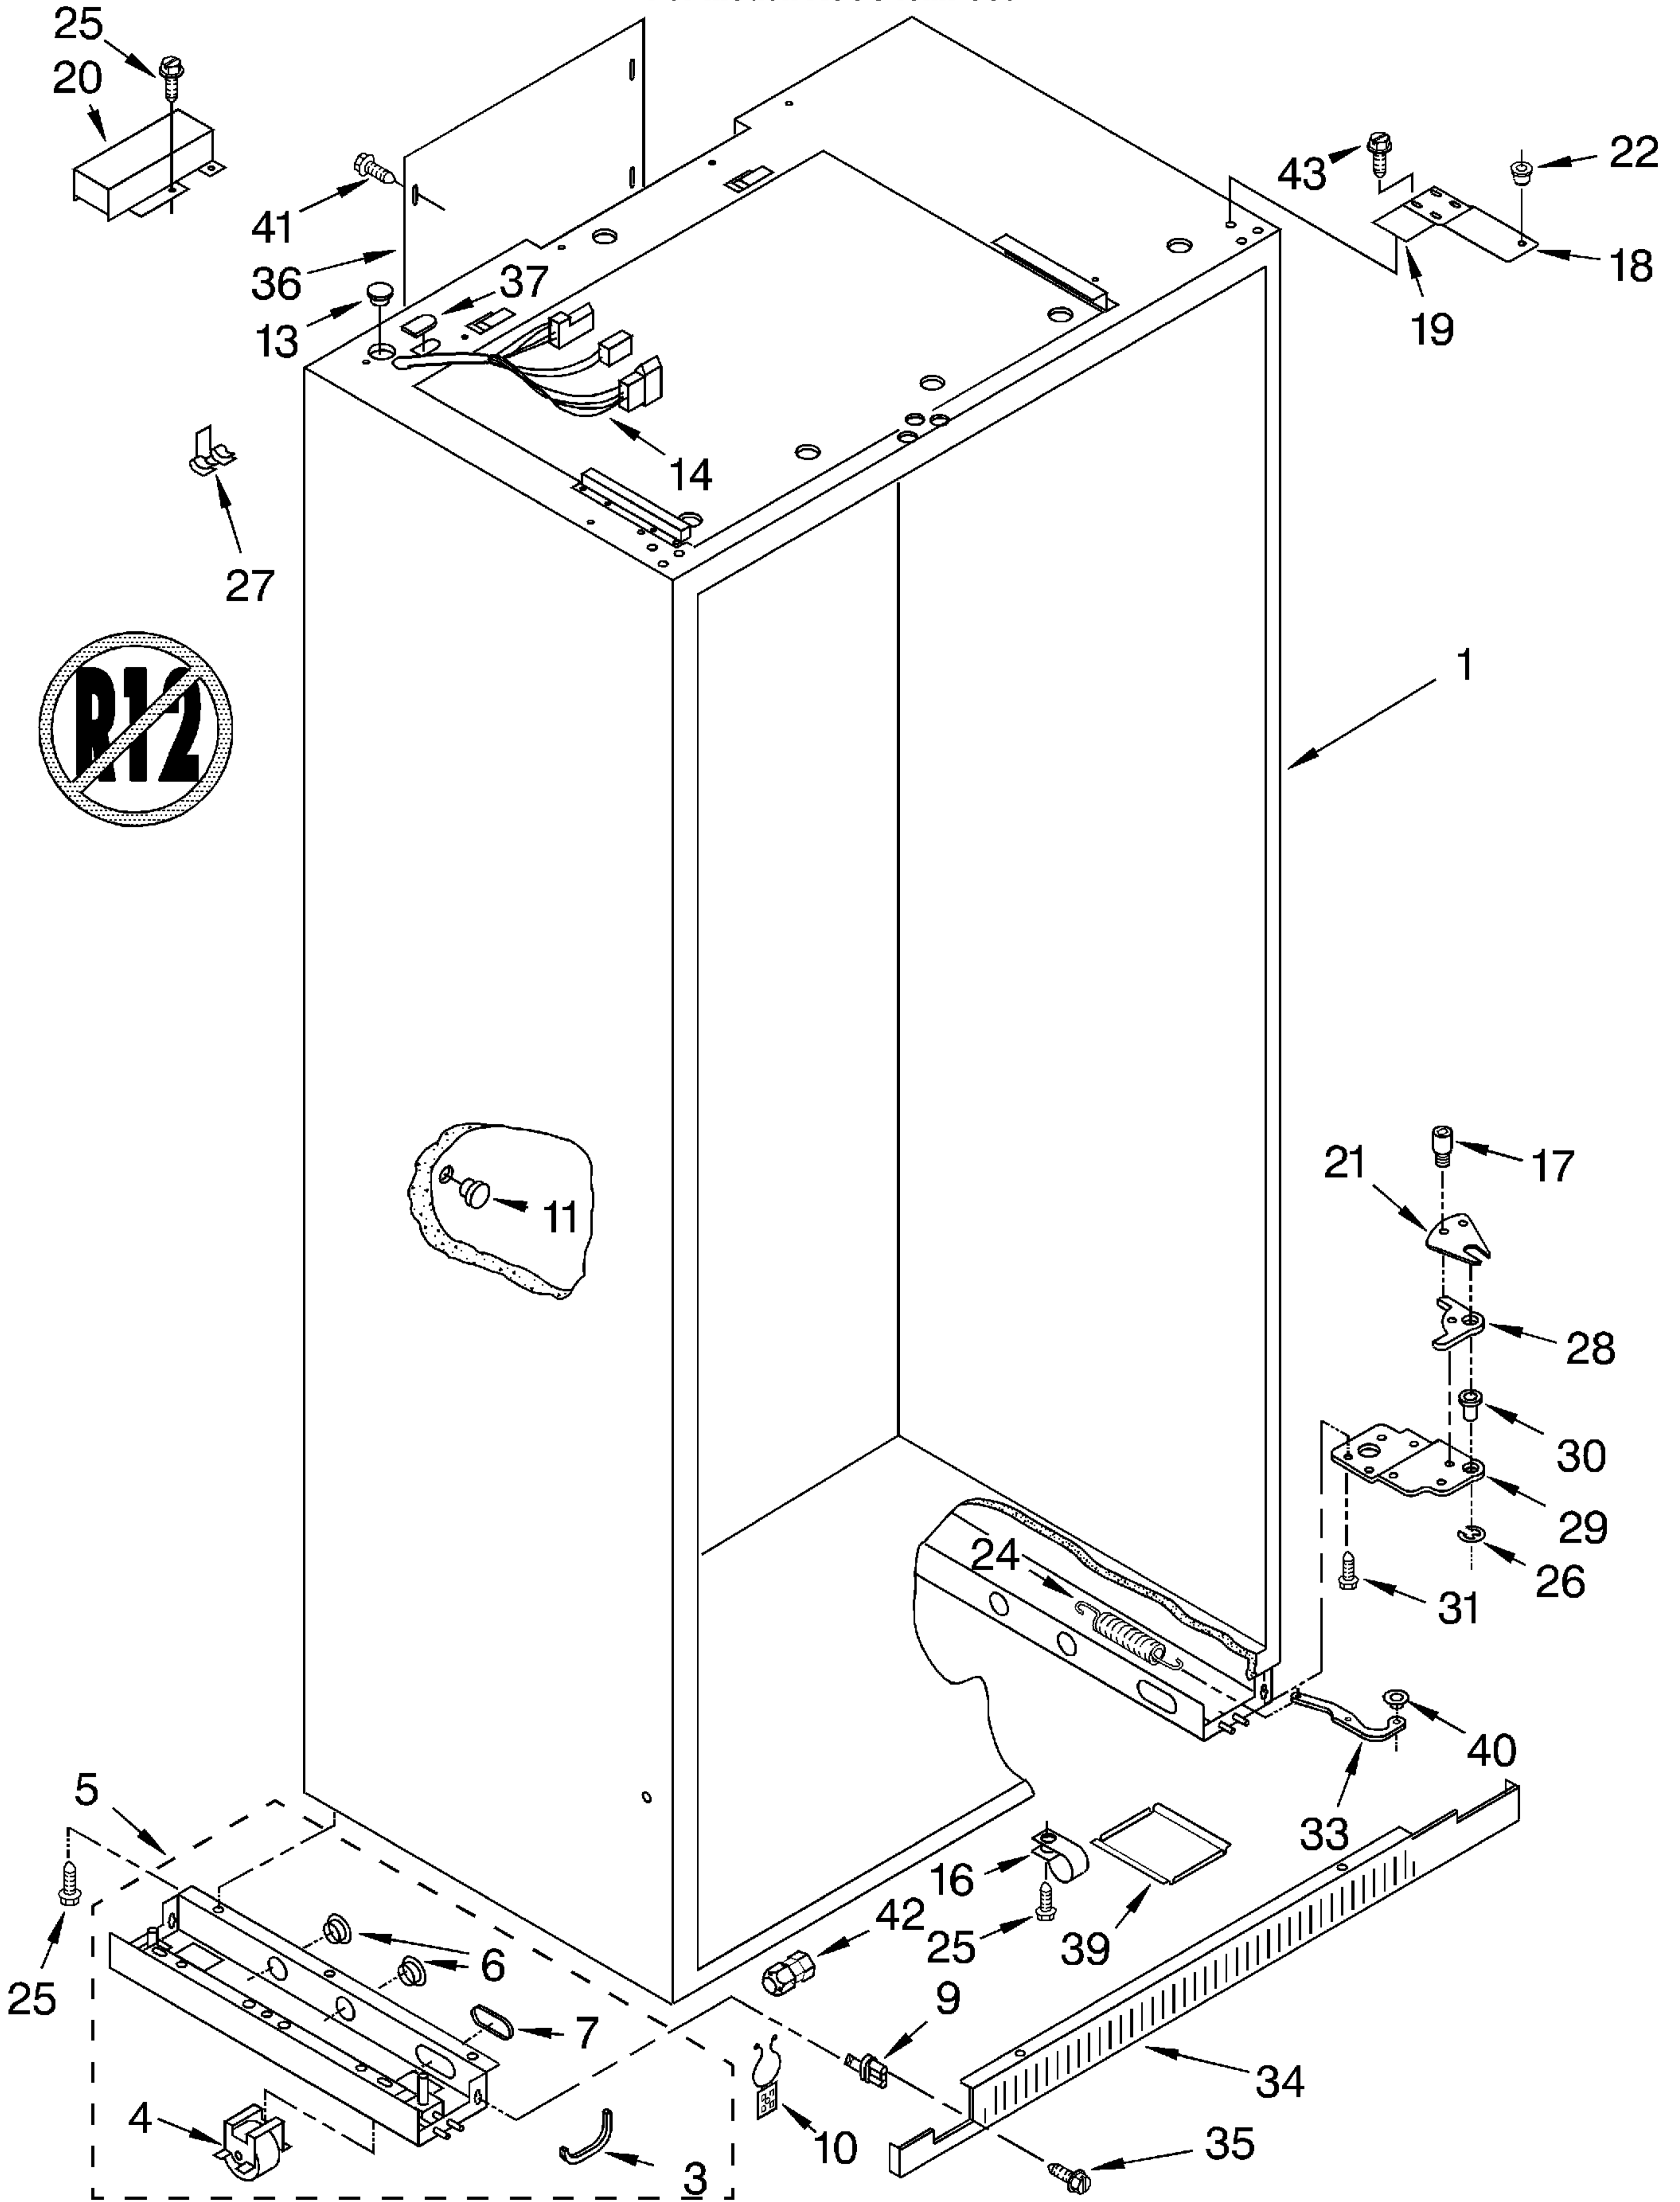

# CABINET PARTS

For Model: KSSC48MFS05

48" BUILT IN  
REFRIGERATOR

1		Cabinet (Not A Serviceable Part)
3	2005004	Grommet, Tube Crossover
4	1112023	Roller, Front & Rear (4)
5		Support, Leveler Assembly
	2004506	Refrigerator Side
	2004505	Freezer Side
6	2005006	Grommet, Wiring
7	2005007	Grommet, Flexible
9	2004852	Mounting Stud, Grill
10	2005237	Wire Clip
11	1112849	Cap, Grommet
13	1113122	Grommet, Wiring
14	2004913	Wiring Harness, Cabinet
16	488946	Tube, Clamp
17	2005378	Screw, Door Stop
18		Hinge (Top)
	2005252	Left Side
	2005251	Right Side
19	2005294	Shim, Hinge Top
20	1112805	Guard, Wiring
21	2004994	Lock, Adjustable Bushing
22	2002903	Bushing
24		Spring, Door Closure
	2004566	Refrigerator Side
	2004567	Freezer Side
25	486194	Screw
26	2005008	Retaining Ring, Adjustable Bushing
27	1113227	Fastener (3)
28	2004867	Gap, Cover Assembly (Bottom)
29		Hinge (Bottom)
	2004539	Freezer Side
	2004507	Refrigerator Side
30	2005293	Bushing, Adjustable
31	3400207	Screw
33	2004516	Linkage, Door Closure
34		Grille Base, Front
	2004532	Black
35	489238	Screw
36	2004512	Cover, Rear
37	1113123	Grommet, Wiring
39	2004595	Cup, Wiring
40	2004565	Bushing, Door Closure
41	1163283	Screw
42	2150347	Union
43	3400207	Screw (4)

# FREEZER LINER PARTS

For Model: KSSC48MFS05

1		Liner (Not A Serviceable Part)
2	1113649	Bracket, Light
3	1113650	Lens
4	1112613	Light, Socket
5	548049	Light, Bulb
6	538533	Support Clip, Icemaker (2)
7	2000193	Grommet, Screw (2)
8	488552	Screw
12	486194	Screw
13	1112591	Spacer, Control Panel (3)
14	842534	Clip, Air Duct (4)
16	1112260	Support, Evaporator
17	2004068	Stud, Shelf (20)
18	487559	Screw