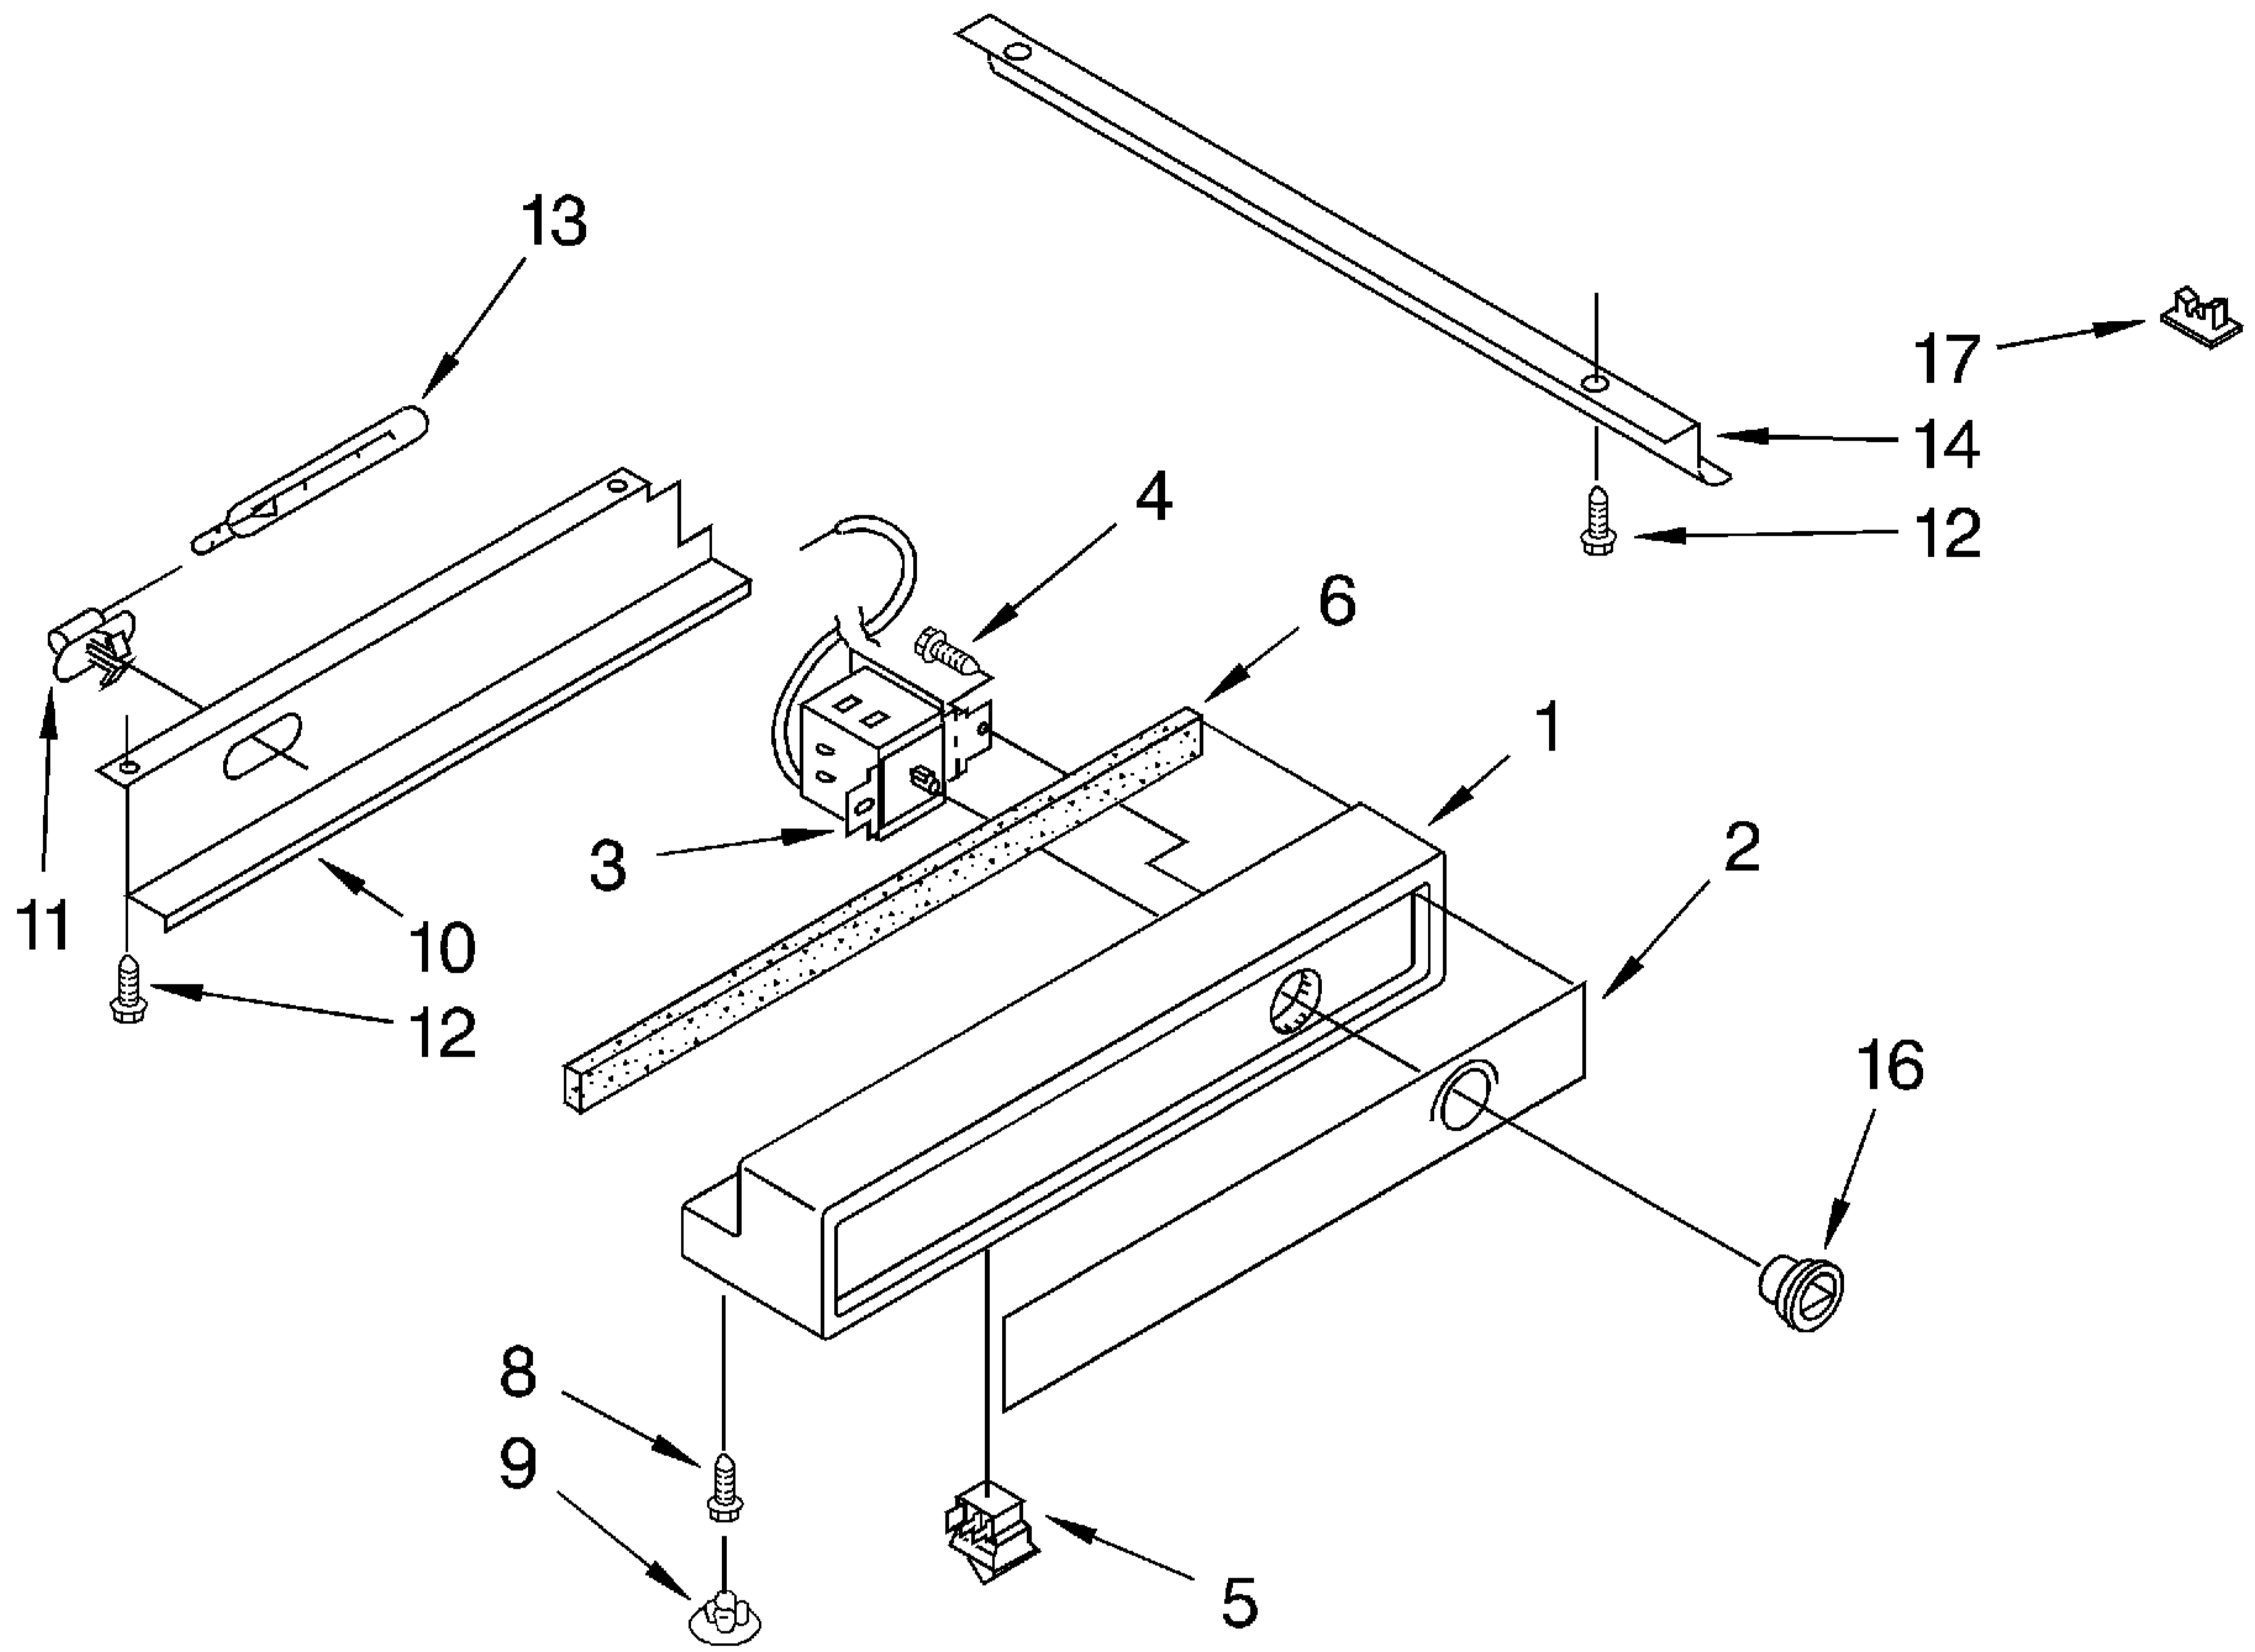

FREEZER CONTROL PANEL PARTS
For Model: KSSC48MFS05