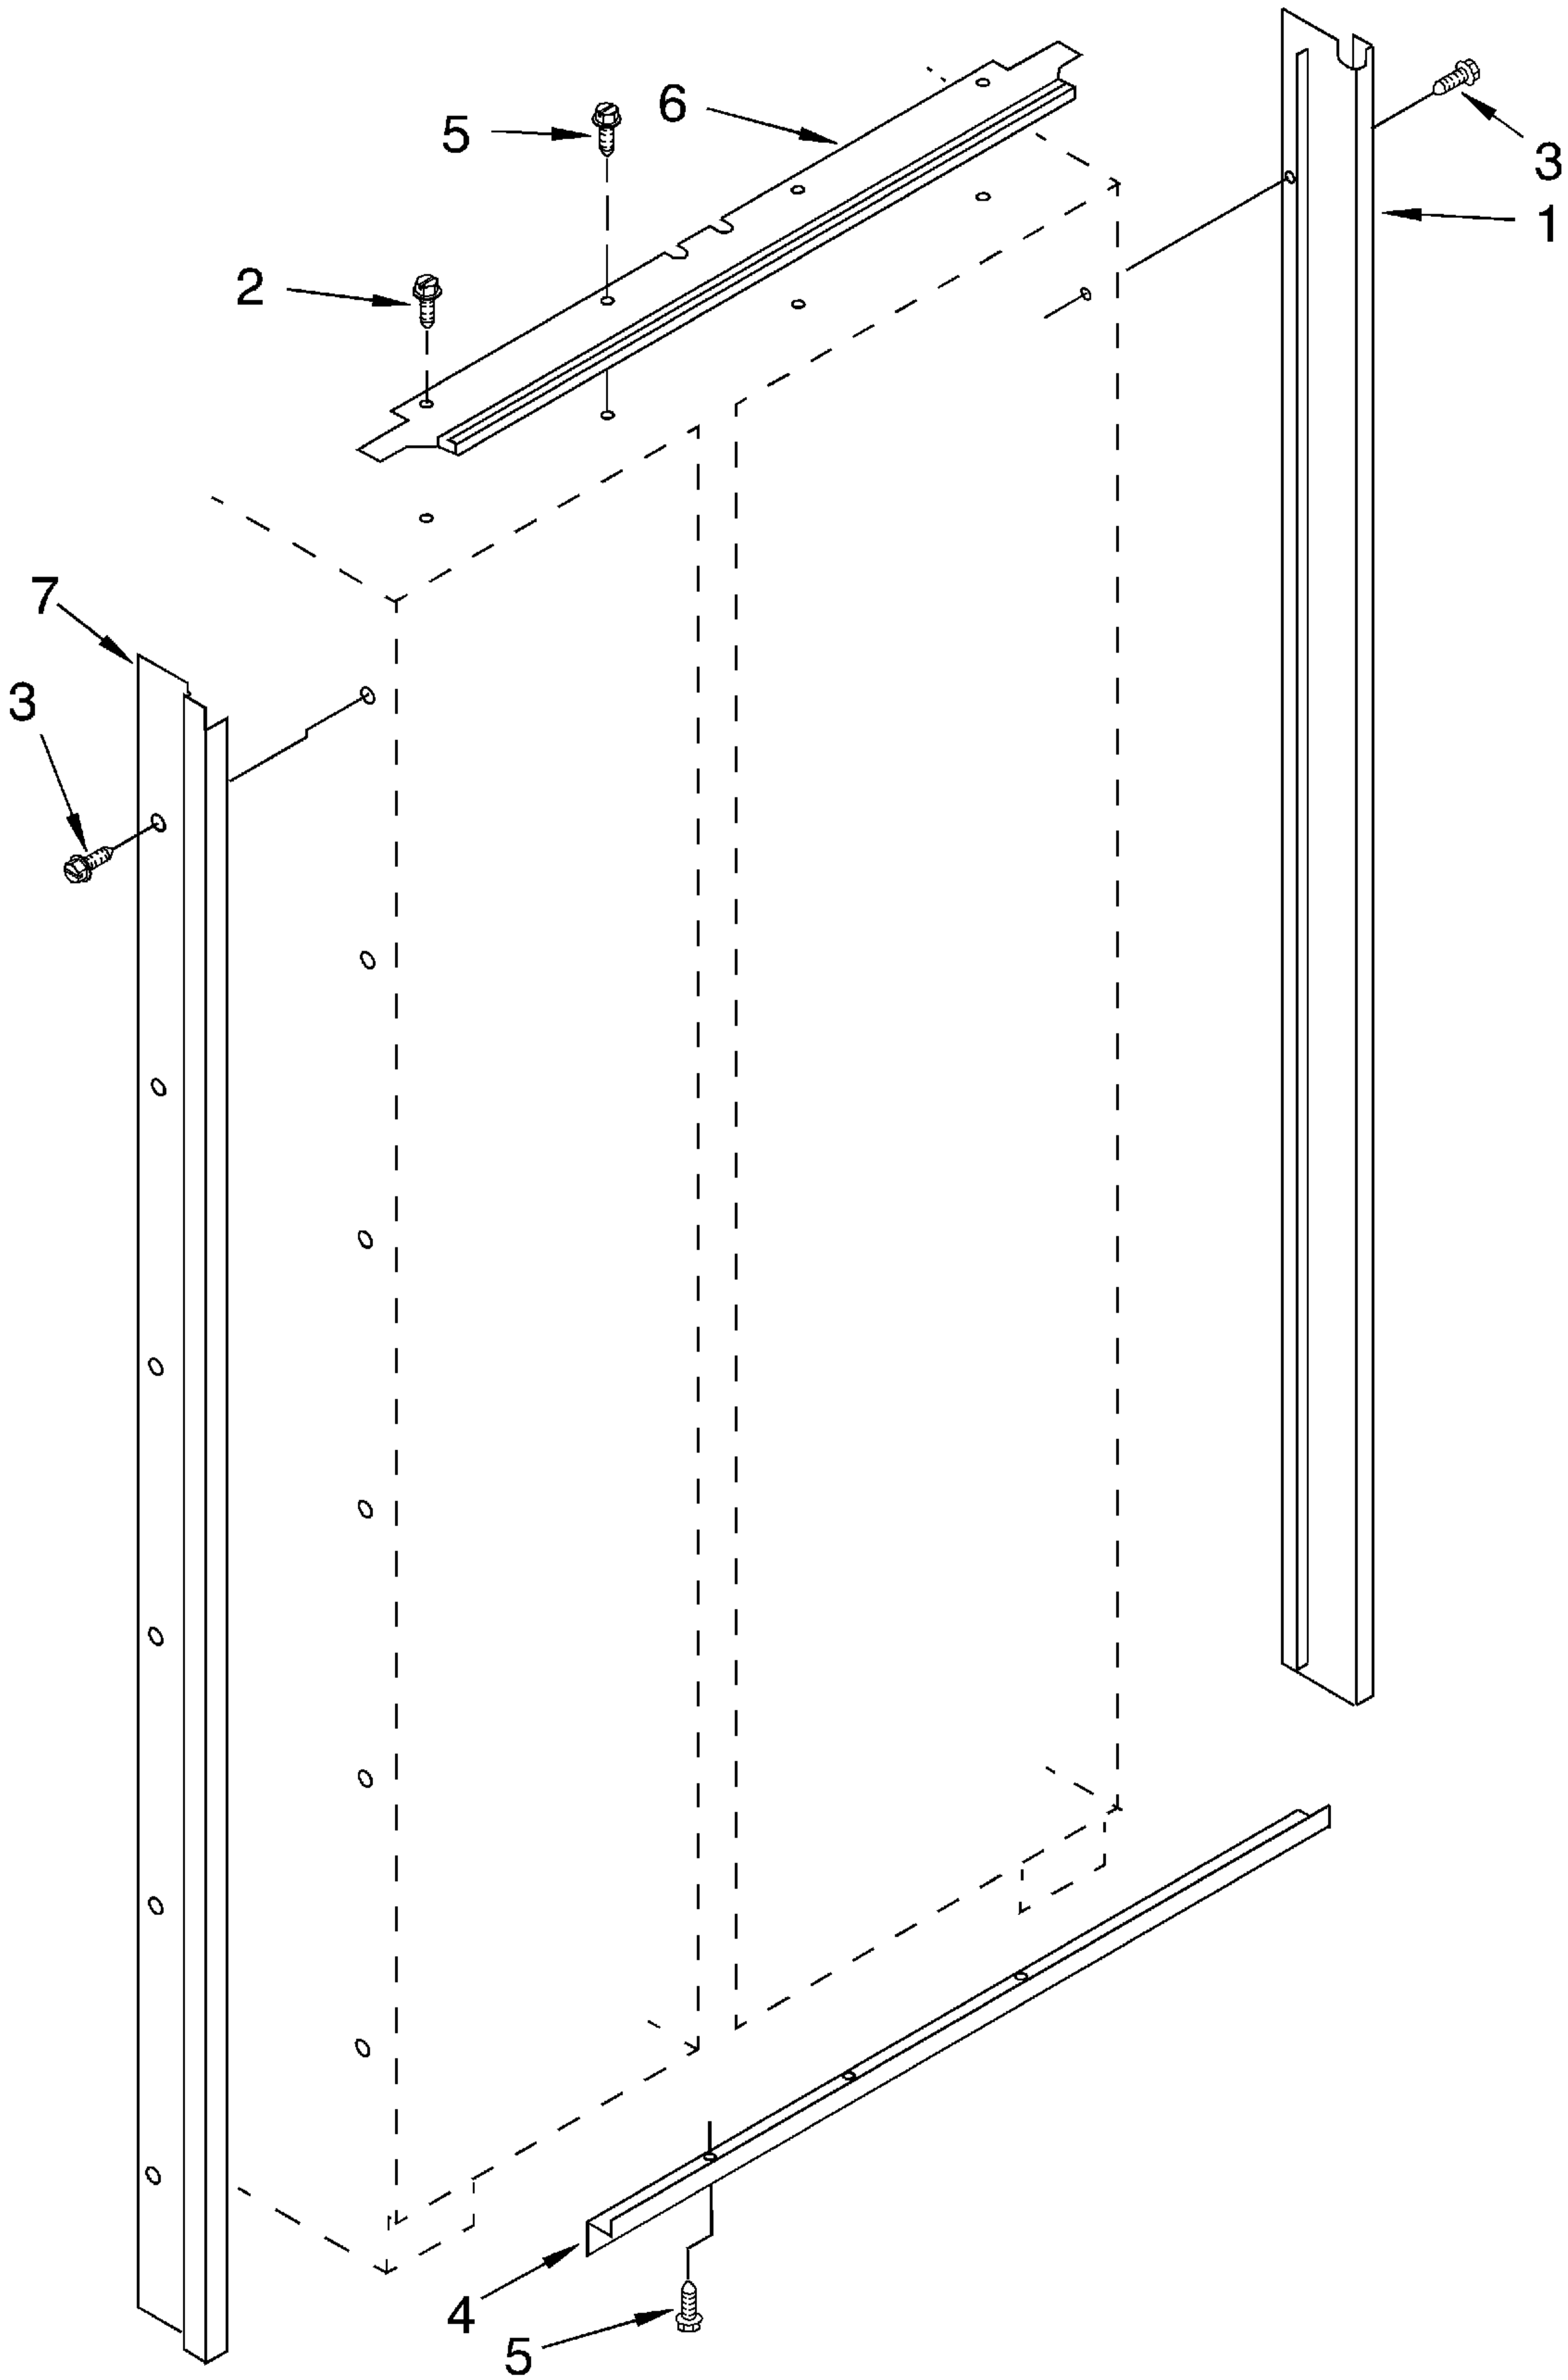

CABINET TRIM PARTS

For Model: KSSC48MFS05