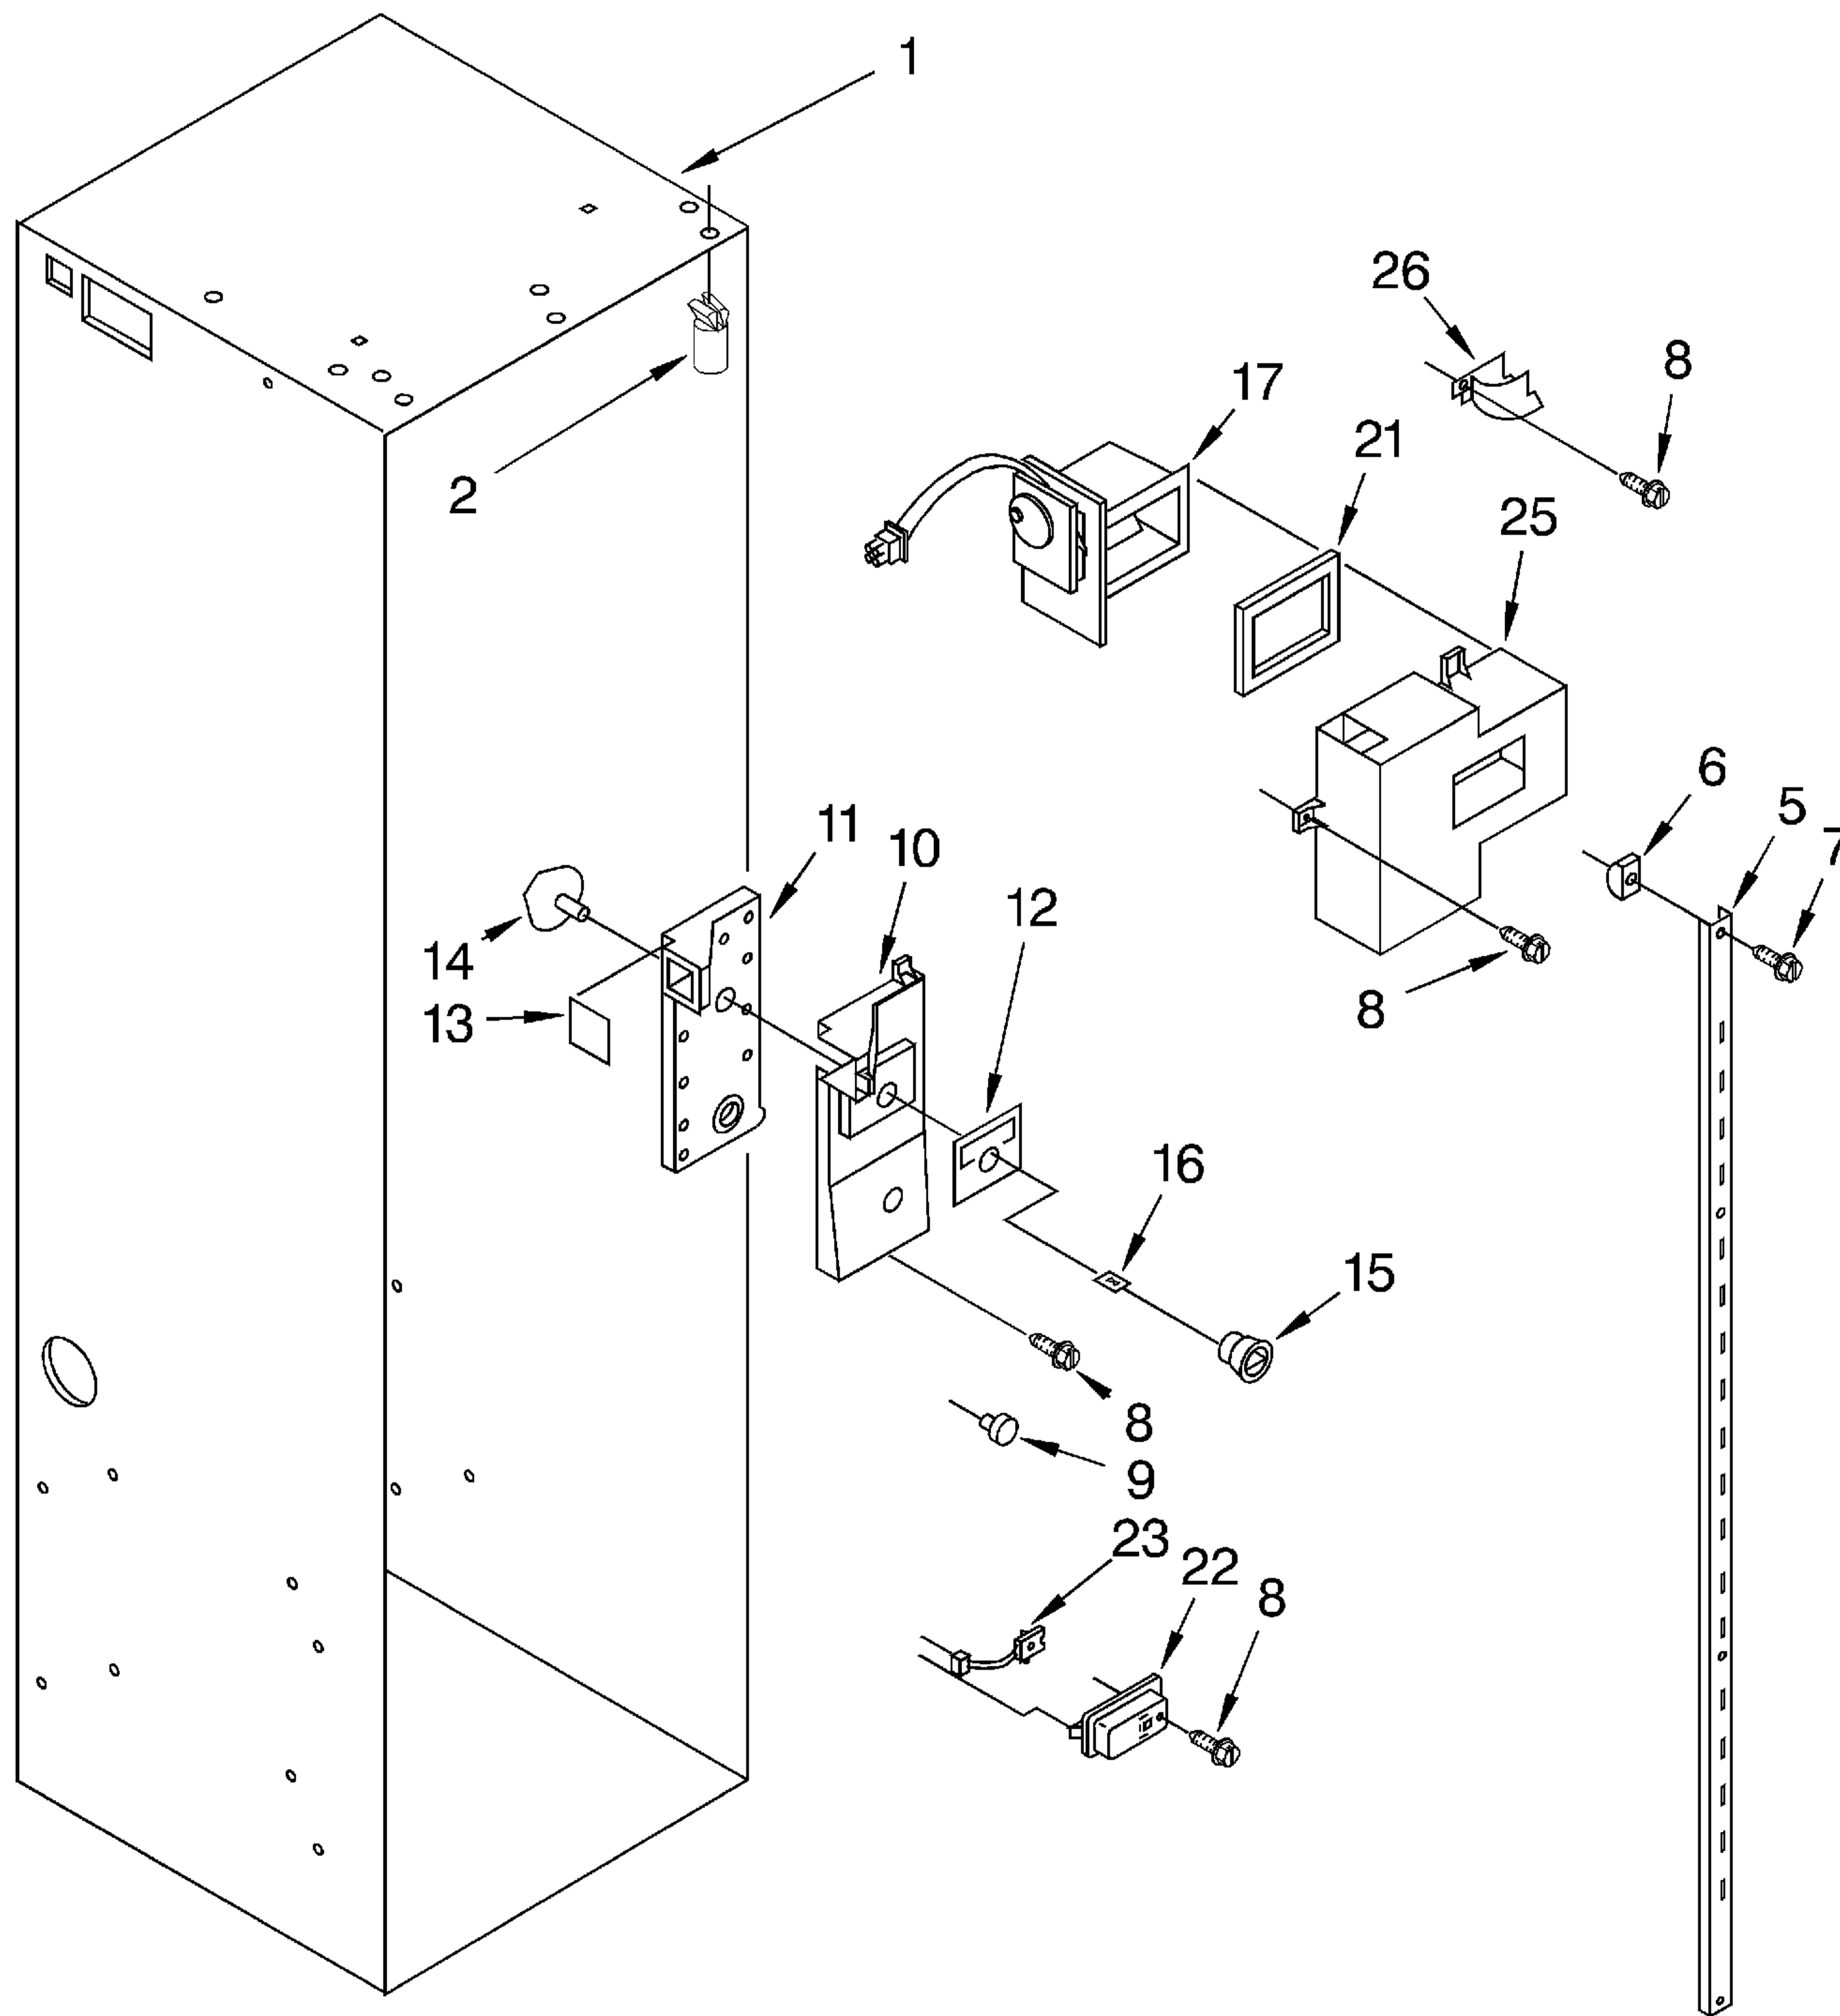

# FREEZER LINER PARTS

For Model: KSSC48MFS05

1		Liner (Not A Serviceable Part)
2	1113649	Bracket, Light
3	1113650	Lens
4	1112613	Light, Socket
5	548049	Light, Bulb
6	538533	Support Clip, Icemaker (2)
7	2000193	Grommet, Screw (2)
8	488552	Screw
12	486194	Screw
13	1112591	Spacer, Control Panel (3)
14	842534	Clip, Air Duct (4)
16	1112260	Support, Evaporator
17	2004068	Stud, Shelf (20)
18	487559	Screw

# REFRIGERATOR LINER PARTS

For Model: KSSC48MFS05

1		LINER (Not A Serviceable Part)
2	1112591	Spacer, Control Panel (3)
5	2001117	Ladder, Shelf (2)
6	520965	Screw Support, Ladder (8)
7	488357	Screw
8	486194	Screw
9	1112257	Hole Plug
10	2003579	Meat Pan, Air Duct Cover
11	2000337	Meat Pan, Air Duct
12	2003299	Inlay, Control Meat Pan
13	2001326	Seal, Air Duct
14	1112218	Damper Control, Meat Pan
15	2003811	Control Knob, Meat Pan
16	2003841	Retainer, Knob
17	2004484	Air Baffle Assembly
21	2001146	Seal
22	1116793	Cover, Thermistor
23	1116959	Thermistor
25	2003578	Air Baffle Cover
26	2003577	Guard, Air Return