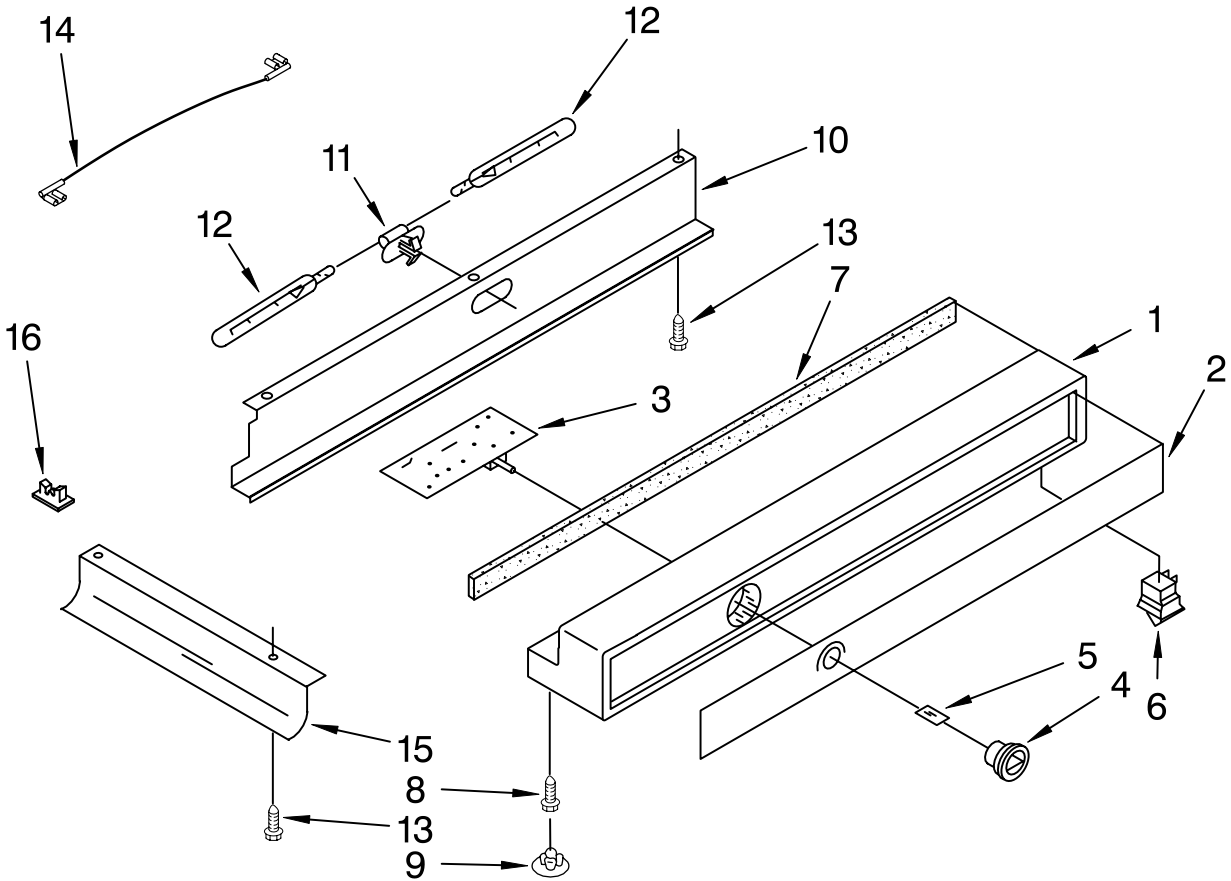

REFRIGERATOR CONTROL PANEL PARTS

For Models: KSSS42MHX00

Illus. No.	Part No.	DESCRIPTION
1	1112641	Control Panel
2	2003302	Inlay, Control Panel
3	2004005	Circuit Board
4	2003842	Control Knob
5	2003841	Retainer, Knob
6	1118894	Switch, Rocker Arm
7	1113135	Seal, Control Panel
8	489260	Screw (3)
9	2000153	Hole Plug (3)
10	2005565	Shield, Control Panel
11	2005043	Socket, Light
12	548049	Light Bulb (2)
13	486194	Screw
14	2006223	Wire, Light
15	2001141	Channel, Wiring
16	1115375	Clip, Wiring (2)

FOR ORDERING INFORMATION REFER TO PARTS PRICE LIST