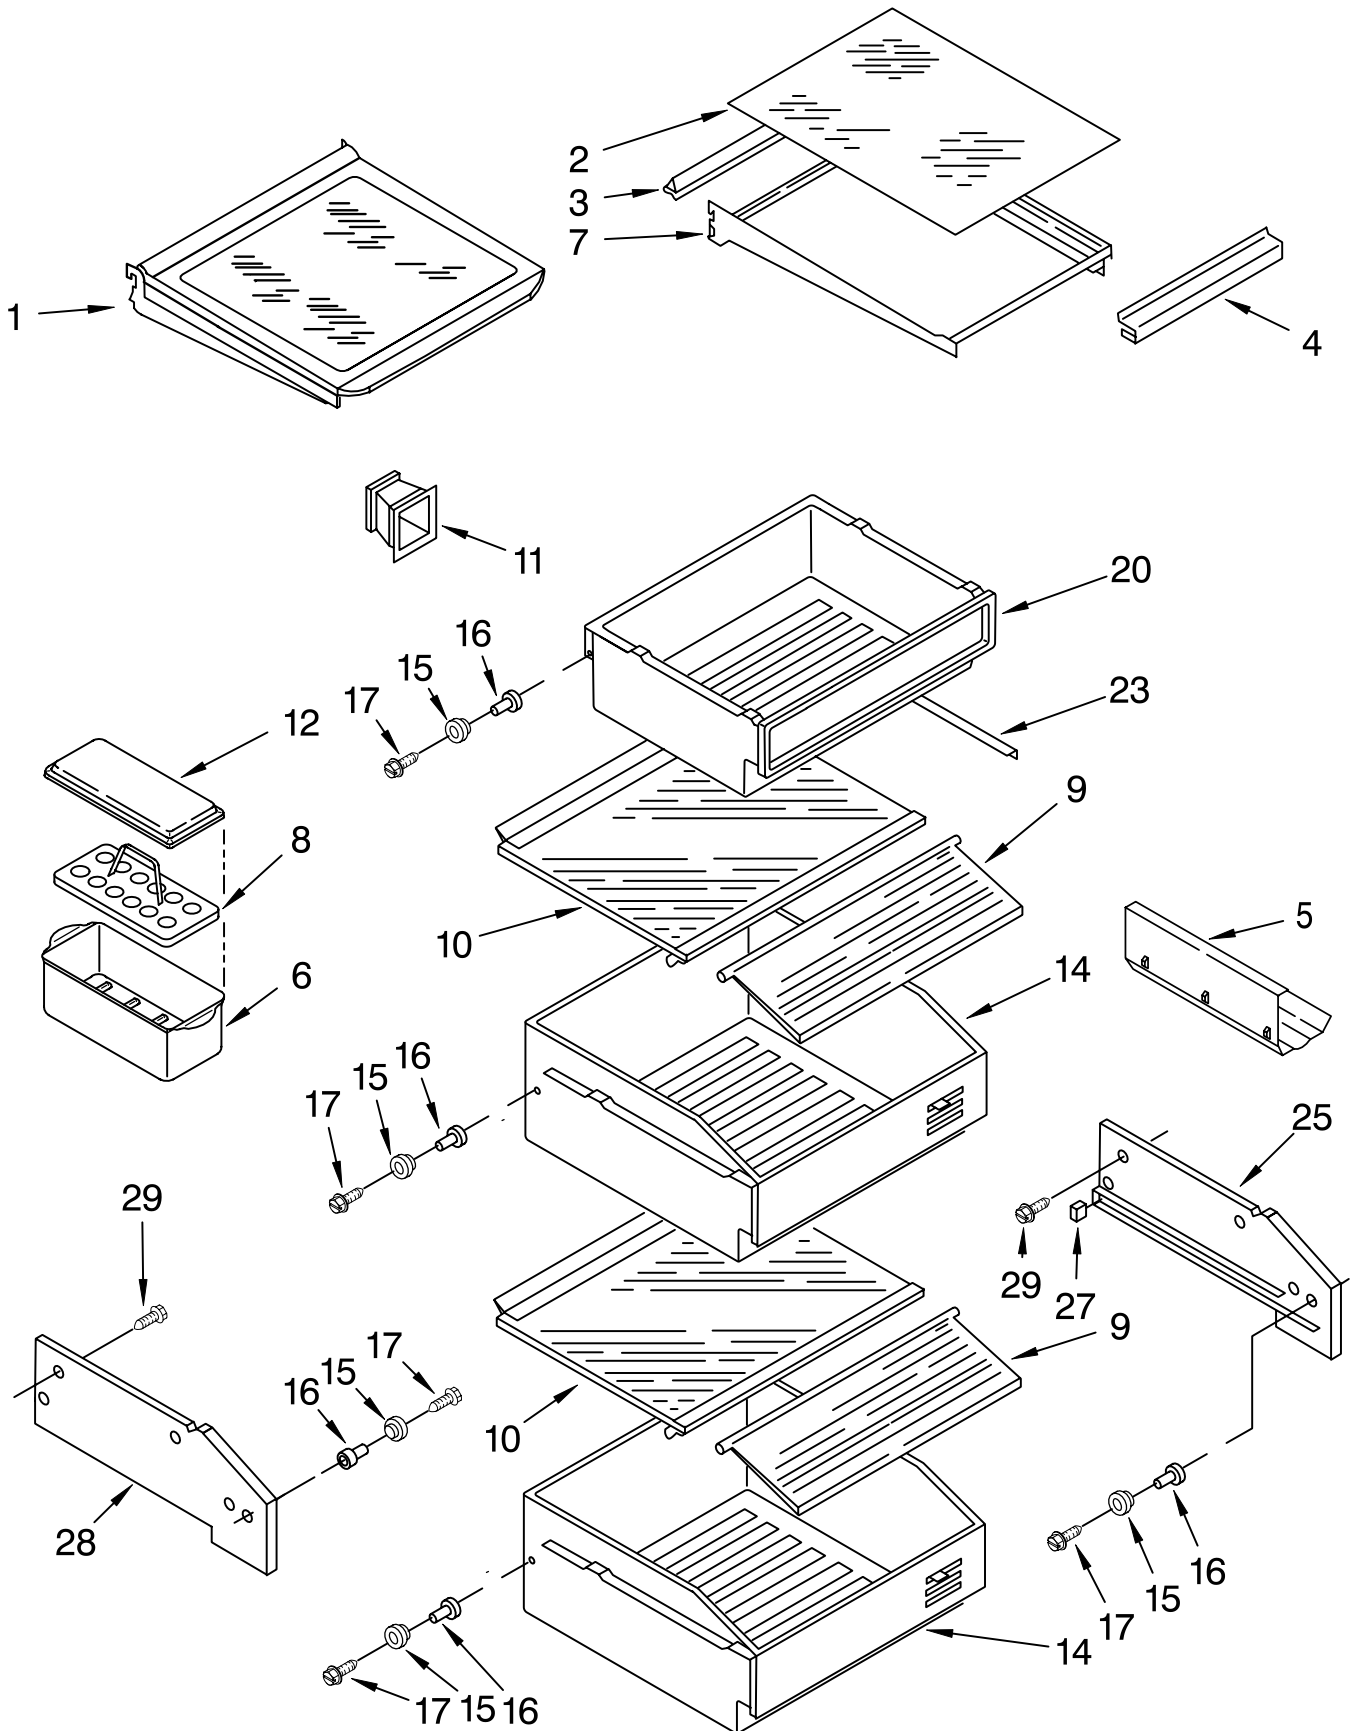

FOR ORDERING INFORMATION REFER TO PARTS PRICE LIST

FREEZER CONTROL PANEL PARTS

For Models: KSSS42MHX00

Illus. No.	Part No.	DESCRIPTION
1	1113626	Control Panel
2	2003308	Inlay, Control Panel
3	1113466	Thermostat & Barrier Assembly
4	488974	Screw (2)
5	1115373	Switch, Rocker Arm
6	1113134	Seal, Control Panel
8	489260	Screw (3)
9	2000153	Hole Plug (3)
10	2005562	Shield, Control Panel
11	2005042	Socket, Light
12	486194	Screw
13	548049	Light Bulb
14	2001973	Channel, Wiring
16	2182112	Knob, Thermostat
17	1115375	Clip, Wiring

FOR ORDERING INFORMATION REFER TO PARTS PRICE LIST

REFRIGERATOR SHELF PARTS

For Models: KSSS42MHX00

FOR ORDERING INFORMATION REFER TO PARTS PRICE LIST

REFRIGERATOR SHELF PARTS

For Models: KSSS42MHX00

Illus. No.	Part No.	DESCRIPTION
1	2174403	Frame, Shelf
2	2003376	Glass, Shelf
3	1113547	Reflector, Shelf
4	1113791	Gasket, Glass (2)
5	2179375	Rack, Wine
6	2169933	Egg Bin
7	2006524	Frame, Assembly Meat Pan
8	2164373	Egg Carrier
9	1113894	Cover, Crisper
10	2003379	Glass, Crisper (Includes #9)
11	2000742	Meat Pan, Connector
12	2169935	Cover
14	2006545	Crisper Pan (2)
15	2188212	Roller
16	2174478	Eyelet, Roller
17	2003478	Screw
20	2006530	Meat Pan
23	2002181	Retainer, Glass
25	2003411	Crisper Spacer, Right Side (2)
27	1113169	Stop, Roller
28	2003410	Crisper Spacer, Left Side (2)
29	486194	Screw