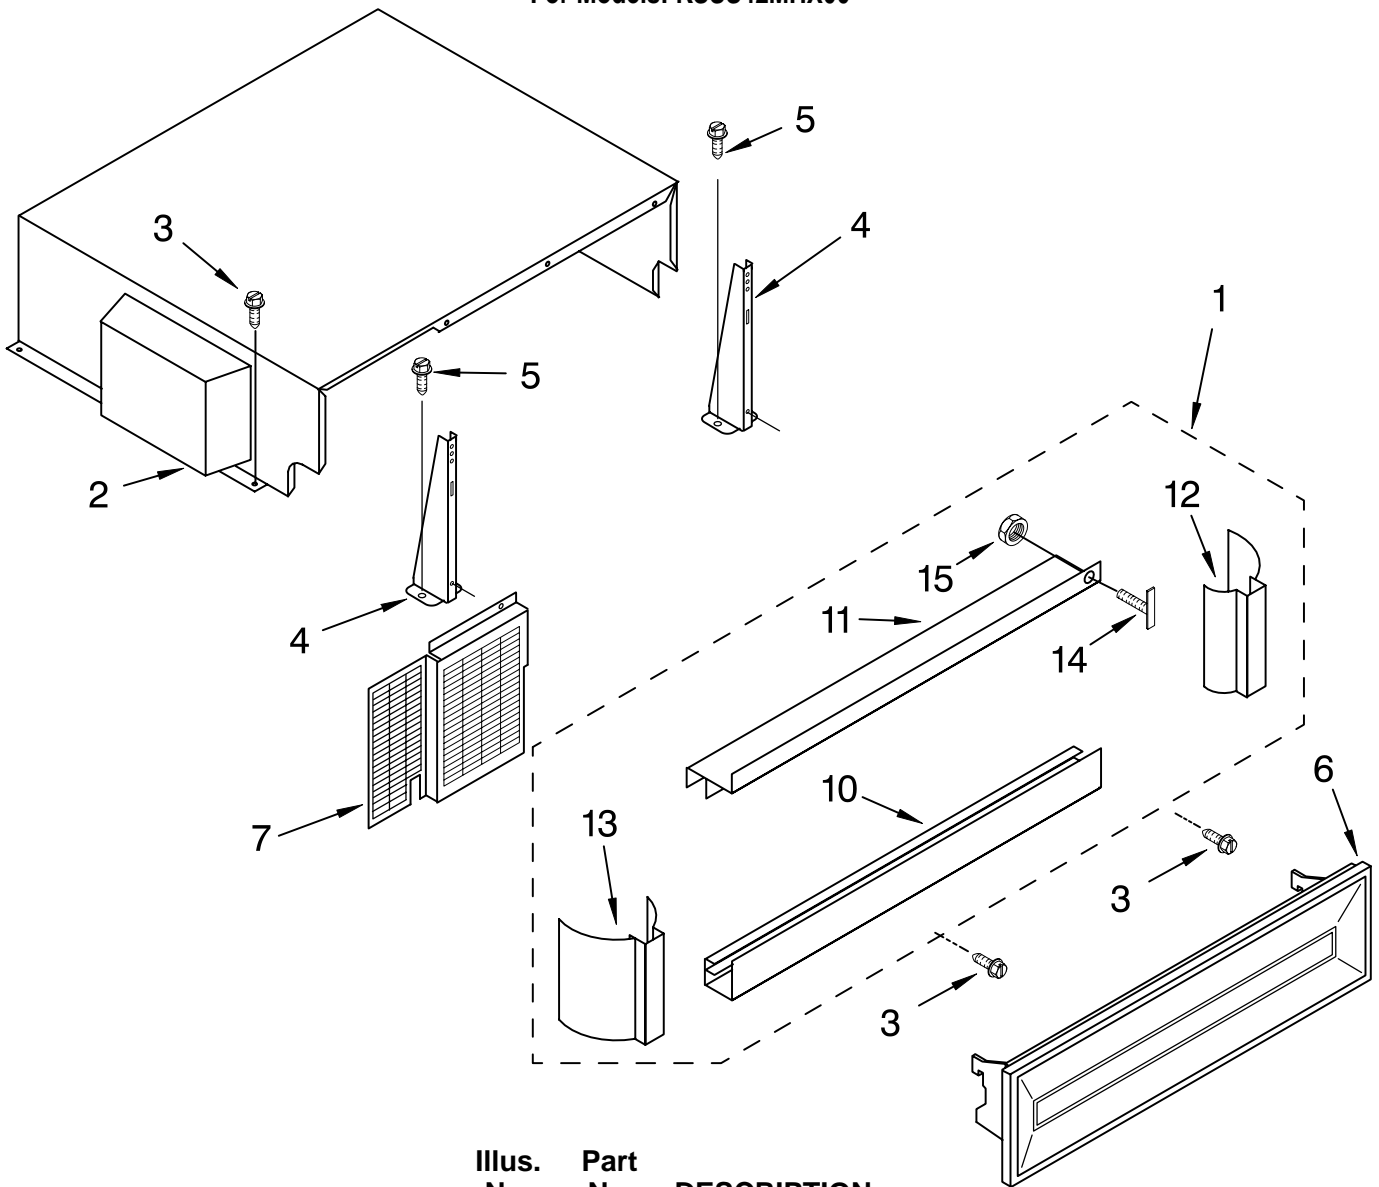

TOP GRILLE AND UNIT COVER PARTS

For Models: KSSS42MHX00

Illus. No.	Part No.	DESCRIPTION

1	2003714	Top Grille Assembly
2	2005549	Cover, Unit
3	486194	Screw
4	2002484	Grille, Bracket
5	2001415	Screw
6	2003723	Decorative Panel Assembly
7	2005534	Guard, Compressor Wiring
10	2003612	Trim, Grille Bottom
11	2003618	Trim, Grille Top
12	2003599	Trim, Grille Right Side
13	2003605	Trim, Grille Left Side
14	2003347	Tee Bolt
15	1161548	Lock Nut

FOR ORDERING INFORMATION REFER TO PARTS PRICE LIST