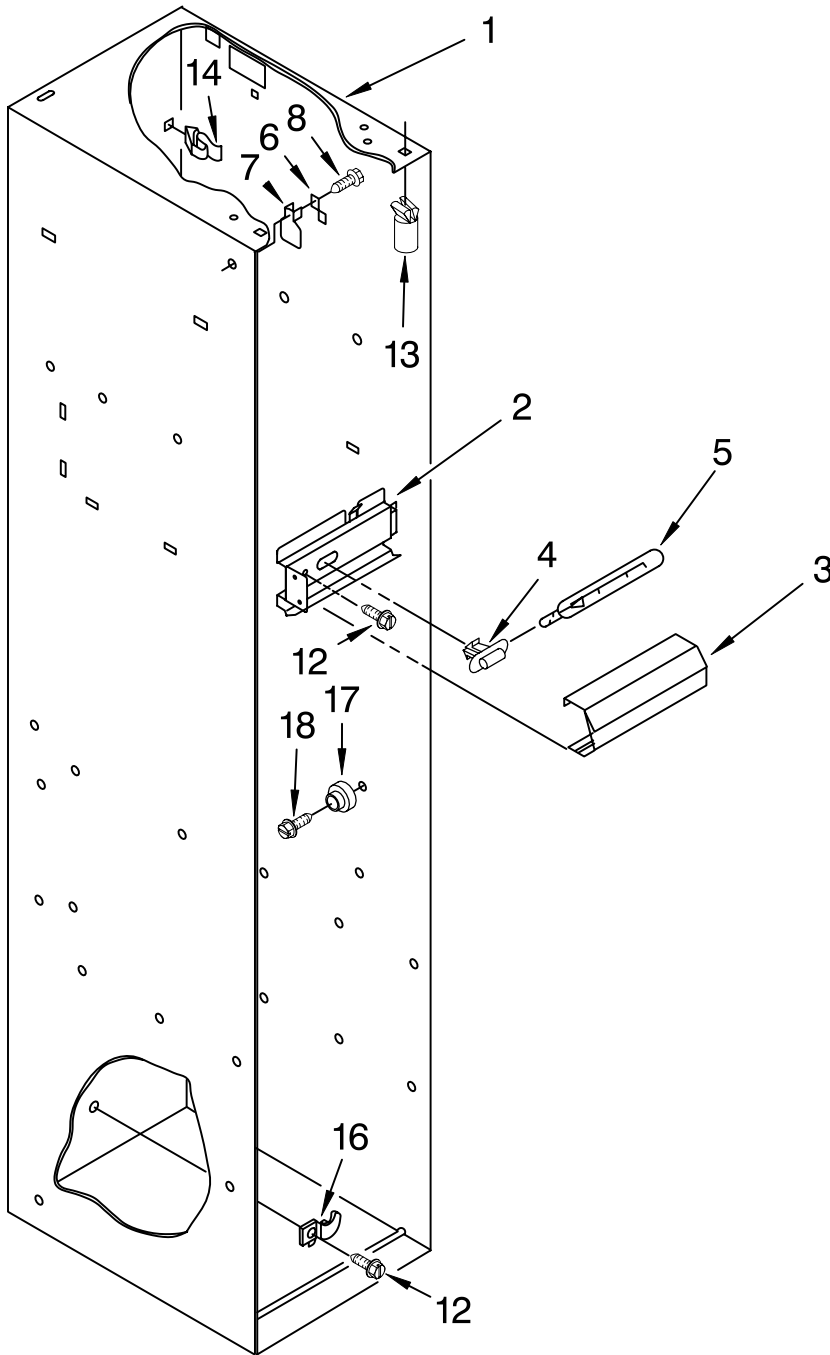

FOR ORDERING INFORMATION REFER TO PARTS PRICE LIST

CABINET TRIM PARTS

For Models: KSSS42MHX00

Illus. No.	Part No.	DESCRIPTION
1	2004553	Cabinet, Trim (2)
2	2003857	Screw
3	1163283	Screw
4	2004537	Cabinet, Trim (Bottom)
5	486194	Screw
6	2003646	Cabinet, Trim Top
7	2005925	Seal-Trim, Side
8	489464	Screw

FOR ORDERING INFORMATION REFER TO PARTS PRICE LIST

FREEZER LINER PARTS

For Models: KSSS42MHX00

Illus. No.	Part No.	DESCRIPTION
1		Liner (Not A Serviceable Part)
2	2005567	Bracket, Light
3	1113650	Lens
4	2005042	Light, Socket
5	548049	Light, Bulb
6	538533	Support Clip, Icemaker (2)
7	2000193	Grommet, Screw (2)
8	488552	Screw
12	486194	Screw
13	1112591	Spacer, Control Panel (3)
14	842534	Clip, Air Duct (4)
16	1112260	Support, Evaporator
17	2004068	Stud, Shelf (20)
18	487559	Screw

FOR ORDERING INFORMATION REFER TO PARTS PRICE LIST

REFRIGERATOR LINER PARTS

For Models: KSSS42MHX00

FOR ORDERING INFORMATION REFER TO PARTS PRICE LIST

REFRIGERATOR LINER PARTS

For Models: KSSS42MHX00

Illus. No.	Part No.	DESCRIPTION
1		LINER (Not A Serviceable Part)
2	1112591	Spacer, Control Panel (3)
5	2001117	Ladder, Shelf (2)
6	520965	Screw Support, Ladder (8)
7	488357	Screw
8	486194	Screw
9	1112257	Hole Plug
10	2003579	Meat Pan, Air Duct Cover
11	2000337	Meat Pan, Air Duct
12	2003299	Inlay, Control Meat Pan
13	2001326	Seal, Air Duct
14	1112218	Damper Control, Meat Pan
15	2003811	Control Knob, Meat Pan
16	2003841	Retainer, Knob
17	2004484	Air Baffle Assembly
21	2001146	Seal
22	1116793	Cover, Thermistor
23	1116959	Thermistor
25	2003578	Air Baffle Cover
26	2003577	Guard, Air Return