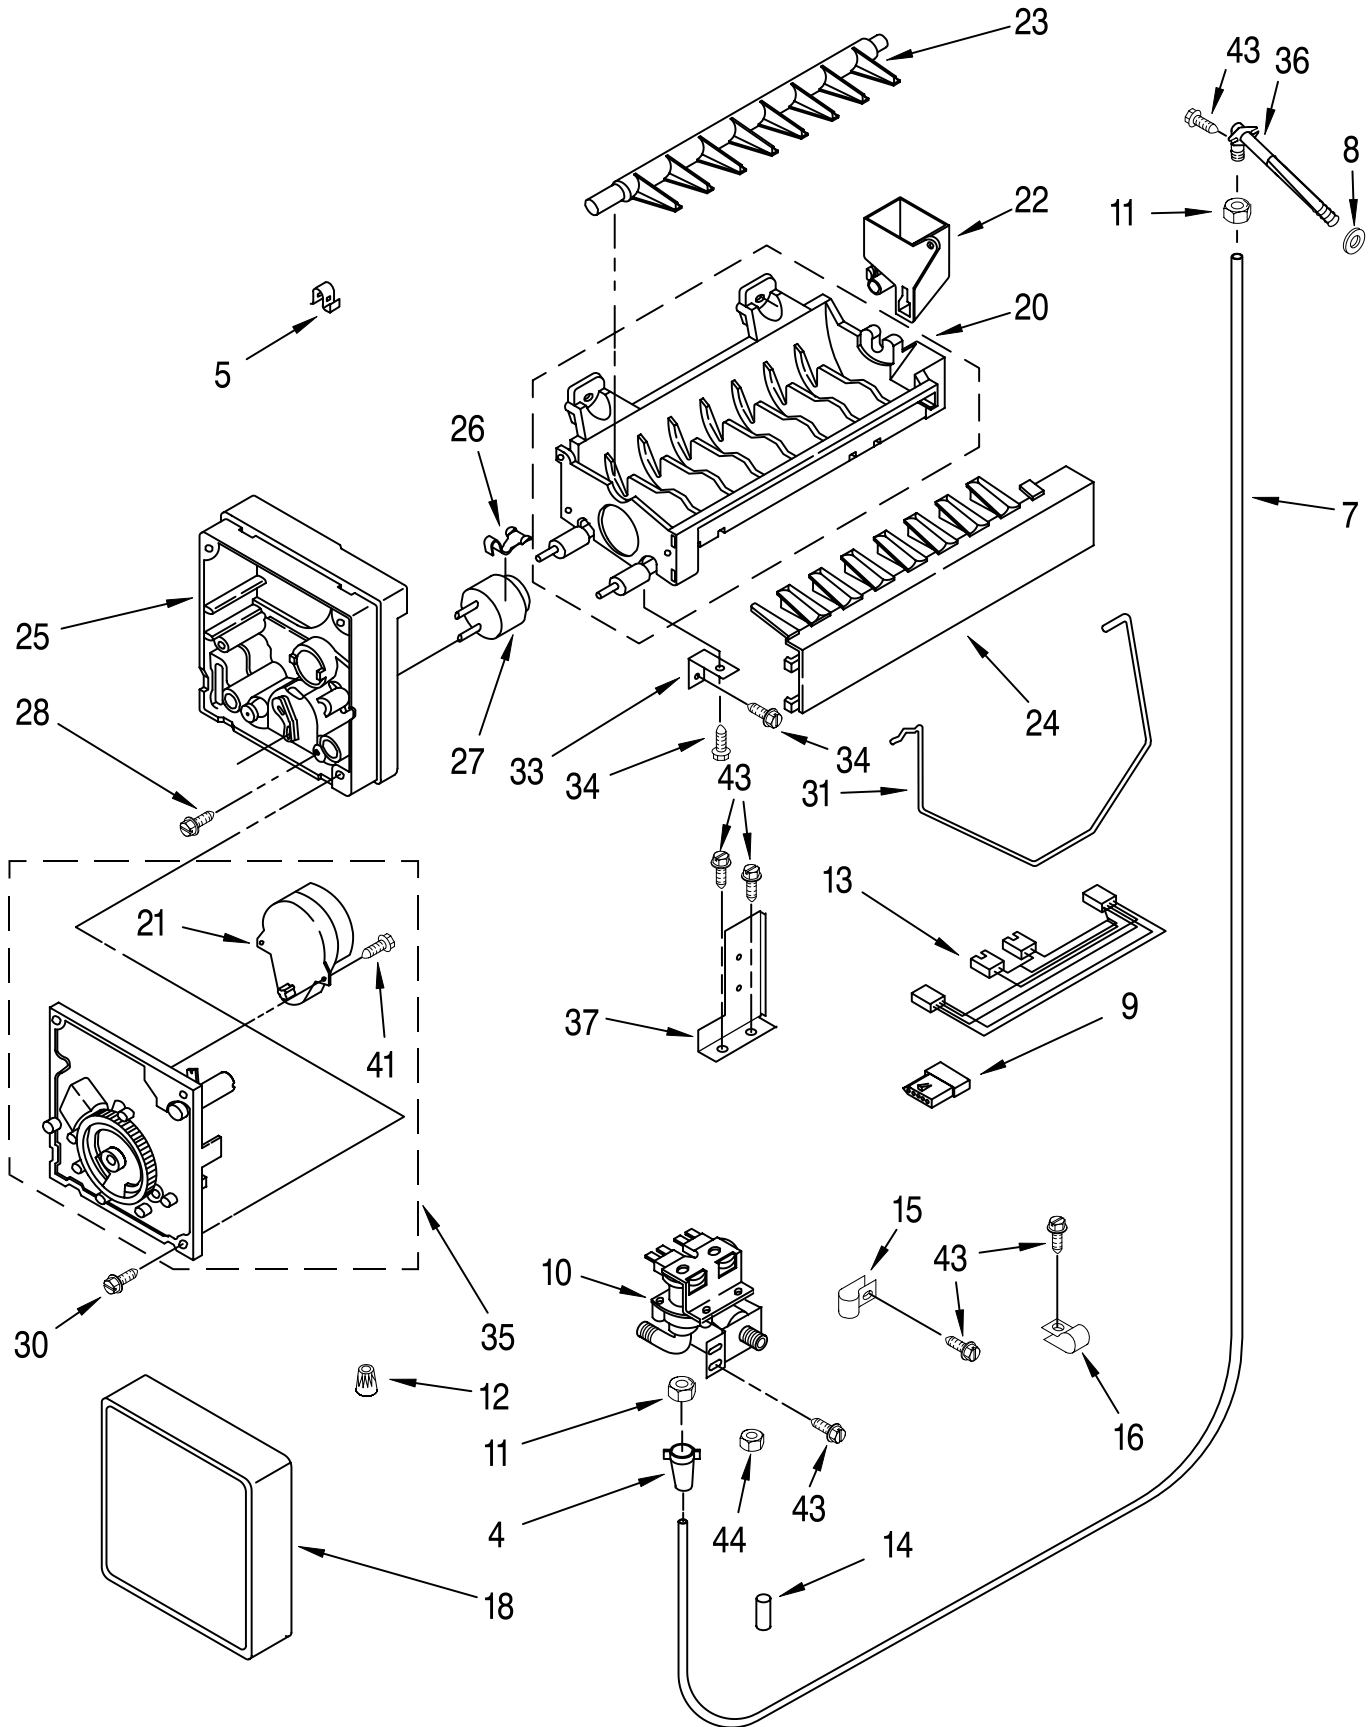

ICEMAKER PARTS

For Models: KSSS42MHX00

FOR ORDERING INFORMATION REFER TO PARTS PRICE LIST

ICEMAKER PARTS

For Models: KSSS42MHX00

Illus. No.	Part No.	DESCRIPTION	Illus. No.	Part No.	DESCRIPTION	Illus. No.	Part No.	DESCRIPTION
4	841707	Insert, Tube	20	628228	Mold & Heater	30	489276	Screw
5	628379	Clip, Fuse			(Also Order	31	2171593	Shut Off Arm
7	2208933	Water Inlet Tube Assembly			542638 Silicone Grease)	33	2171952	Bracket
8	1106508	Seal Gasket	21	628398	Motor	34	489478	Screw
9	2154472	Connector	22	628356	Cup-Water Fill	35	628399	Module Assembly (Includes Items 21 & 41)
10	2003791	Valve, Solenoid	23	2194711	Ejector	36	2185988	Fitting, Water Tube
11	627018	Nut, Compression	24	2182124	Ice Striper	37	2004914	Water Valve Mounting Bracket
12	227991	Connector, Wire	25	2194712	Support	41	489136	Screw (2)
13	2006738	Water Valve, Harness	26	627796	Retainer Thermostat (2)	43	486194	Screw
14	2005038	Plug, Water Valve	27	627985	Thermostat	44	1129179	Compression Nut
15	489348	Clamp, Nylon Valve			(Also Order 542639 Cement Alumilastic)	100	4317943	Complete Icemaker Assembly
16	488946	Clamp Tube	28	489322	Screw			
18	2174155	Cover						

PARTS NOT ILLUSTRATED

Illus. No.	Part No.	DESCRIPTION

Following Parts Not Illustrated
(Optional Parts Only)

4318636	Front Panel Kit (White)
4318633	Front Panel Kit (Black)
4318639	Front Panel Kit (Almond)
4318642	Front Panel Kit (Stainless Steel)
4392880	Front Panel Kit (Biscuit)

Black Acrylic
Static Cleaner Part No. 978849