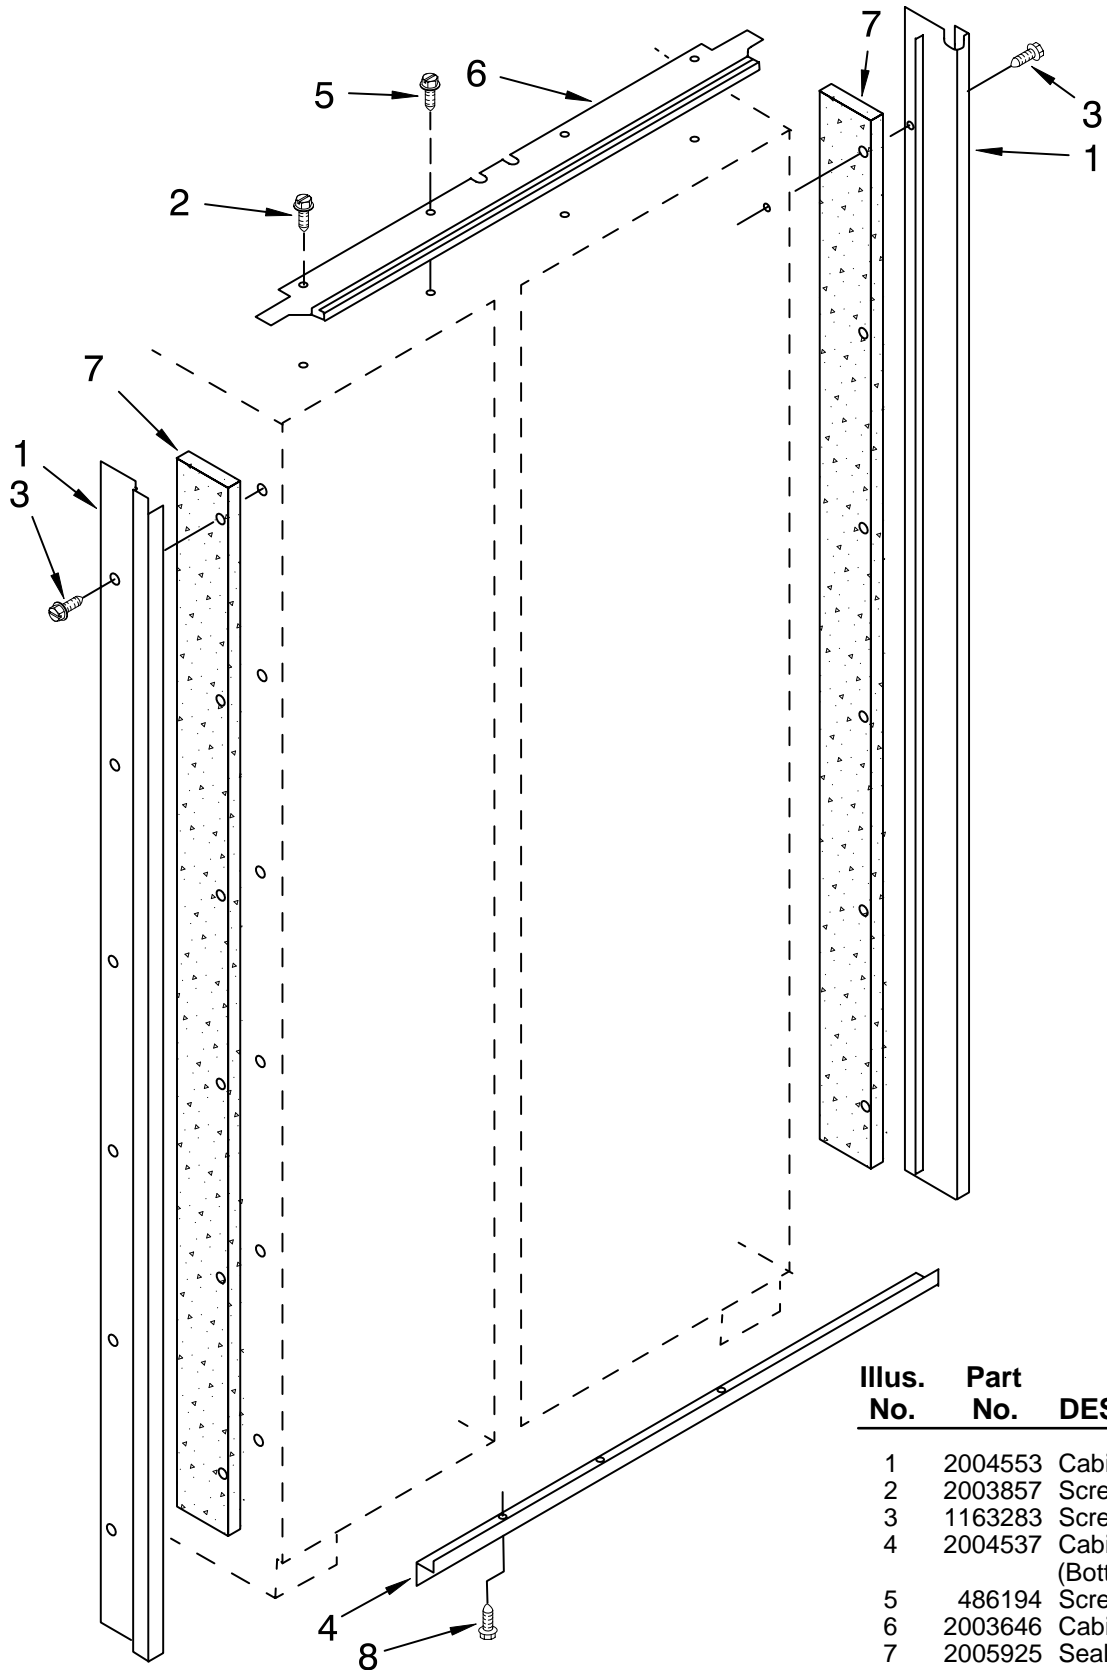

FOR ORDERING INFORMATION REFER TO PARTS PRICE LIST

CABINET PARTS

For Models: KSSS42MHX00

Illus. No.	Part No.	DESCRIPTION	Illus. No.	Part No.	DESCRIPTION	Illus. No.	Part No.	DESCRIPTION
1		LITERATURE PARTS	9	2006442	Mounting Stud, Grill	28	2006342	Gap, Cover Assembly (Bottom)
	LIT2006136	Use & Care Guide	10	2005237	Clip, Wire	29		Hinge (Bottom)
	LIT2006655	Energy Label	11	1112849	Cap, Grommet		2006732	Freezer Side
	LIT2005930	Service & Wiring Sheet	13	1113122	Grommet, Wiring		2006733	Refrigerator Side
	LIT628370	Modular Ice maker Service Sheet	14	2006753	Wiring Harness, Cabinet	30	2004992	Bushing, Adjustable
	LIT2006137	Installation Instructions	16	488946	Tube, Clamp	31	2001415	Screw
				17	2005378	Screw, Door Stop	33	2004516
2		Cabinet (Not A Serviceable Part)	18	2005295	Hinge (Top)	34		Grille Base, Front
3	2005004	Grommet, Tube Crossover	20	1112805	Guard, Wiring			2004531
4	1112023	Roller, Front & Rear (4)	21	2004994	Lock, Adjustable Bushing	35	489238	Screw
5		Support, Leveler Assembly		2004566	Refrigerator Side	36	2004512	Cover, Rear
	2004506	Refrigerator Side		2004567	Freezer Side	37	2207518	Grommet, Wiring
	2004505	Freezer Side	25	486194	Screw	39	2006346	Washer
6	2005006	Grommet, Wiring	26	2005008	Retaining Ring, Adjustable Bushing	40	2004565	Bushing, Door Closure
7	2005007	Grommet, Flexible	27	1113227	Fastener (3)	41	1163283	Screw
						42	2150347	Union
						43	2001415	Screw (4)

FOR ORDERING INFORMATION REFER TO PARTS PRICE LIST

CABINET TRIM PARTS

For Models: KSSS42MHX00

Illus. No.	Part No.	DESCRIPTION
1	2004553	Cabinet, Trim (2)
2	2003857	Screw
3	1163283	Screw
4	2004537	Cabinet, Trim (Bottom)
5	486194	Screw
6	2003646	Cabinet, Trim Top
7	2005925	Seal-Trim, Side
8	489464	Screw