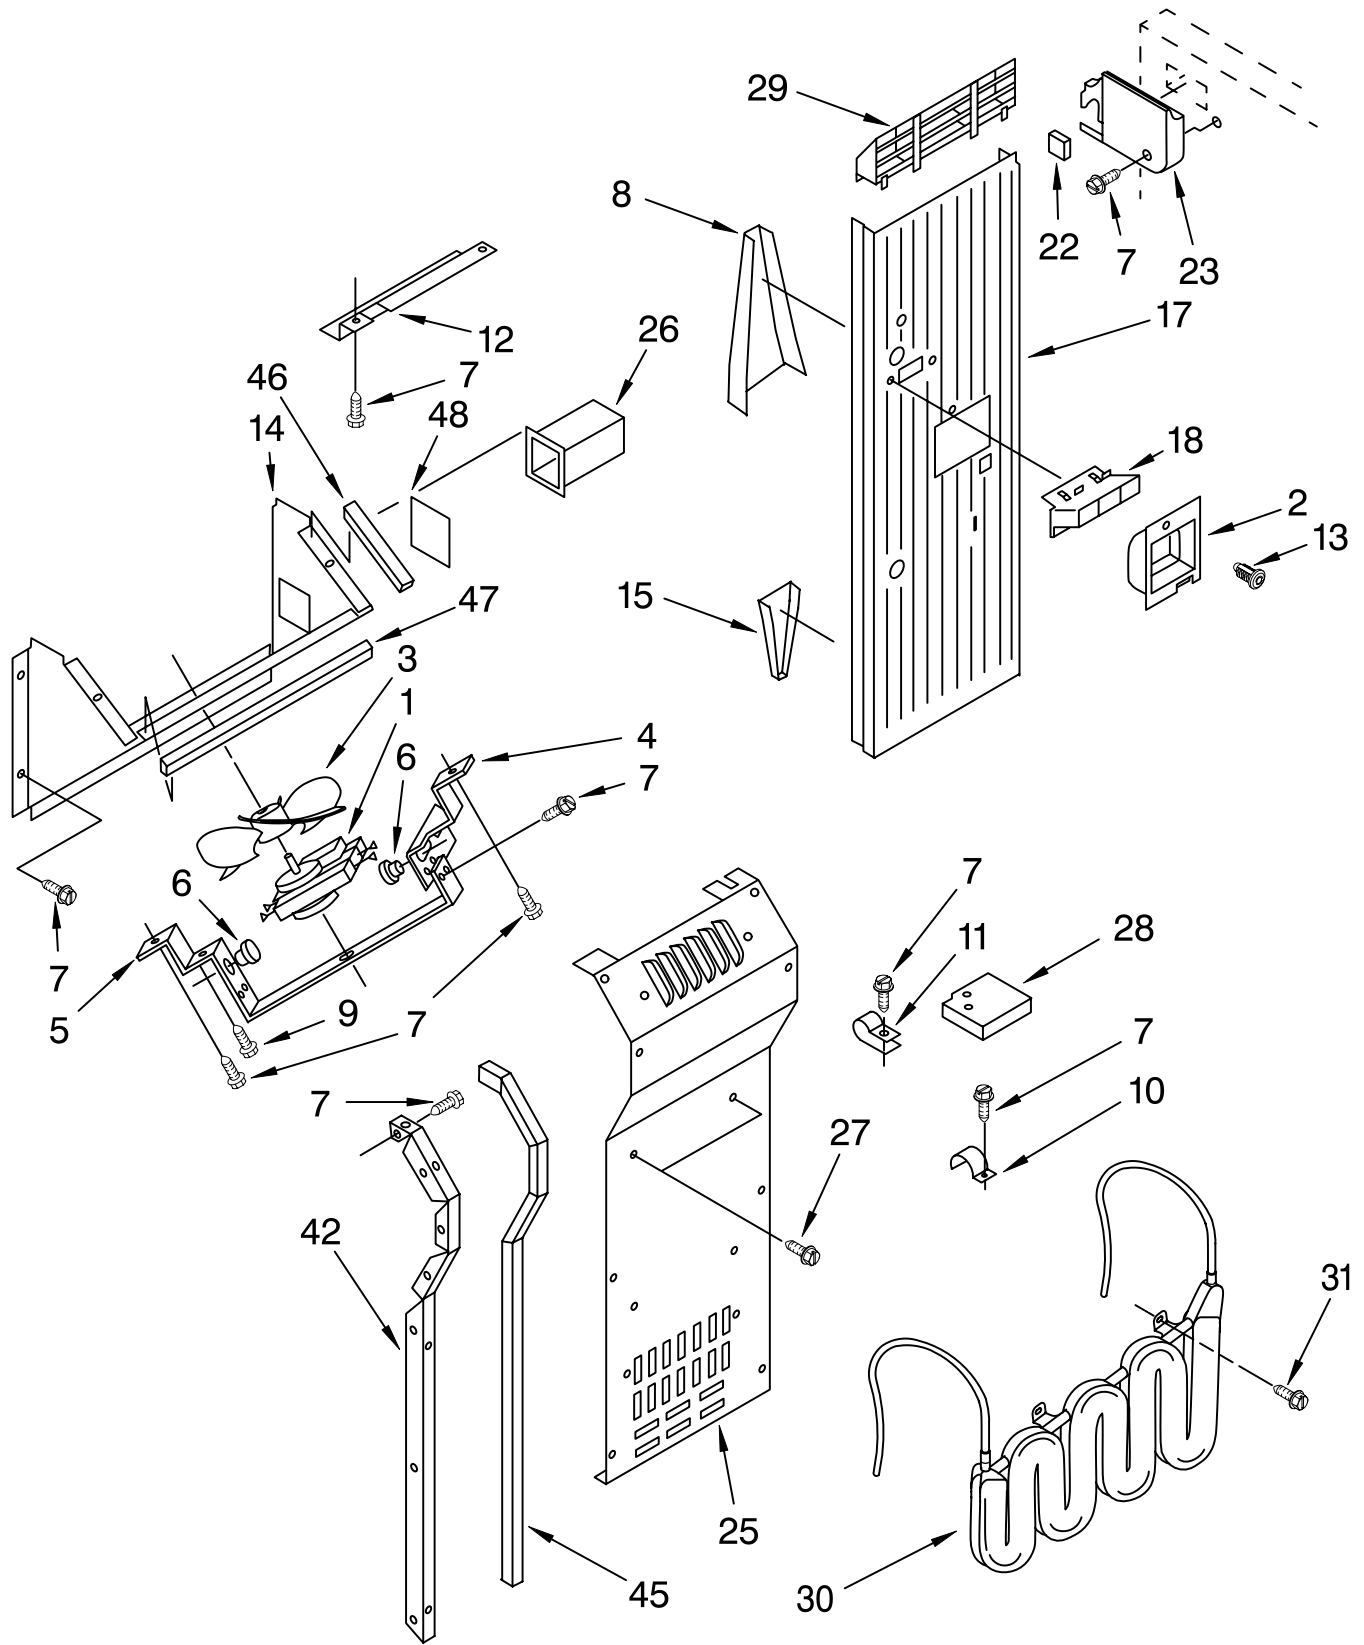

AIR FLOW AND RESERVOIR PARTS

For Models: KSSS42MHX00

FOR ORDERING INFORMATION REFER TO PARTS PRICE LIST

AIR FLOW AND RESERVOIR PARTS

For Models: KSSS42MHX00

Illus. No.	Part No.	DESCRIPTION
1	2188322	Fan Motor
2	2002732	Cup, Clearance
3	2169142	Fan Blade
4	548263	Bracket (Double)
5	938224	Bracket (Single)
6	548268	Grommet
7	486194	Screw
8	2003925	Deflector, Air Duct
9	488500	Screw, Ground
10	488366	Clamp, Tube
11	489348	Clamp, Nylon
12	2001145	Channel, Wiring
13	1112871	Fastner
14	2000783	Scroll, Fan
15	2003928	Deflector, Air Duct
17	2208901	Assembly, Air Duct
18	2182146	Duct, Icemaker
22	1112869	Gasket, Air Baffle
23	2003576	Cover, Air Outlet
25	2005036	Cover, Evaporator
26	2000795	Connector, Meat Pan Duct
27	487539	Screw
28	1112840	Baffle, Evaporator
29	1112852	Diffuser, Air Duct
30	2006145	Reservoir
31	488280	Screw
42		Evaporator, Cover Rail
	2000686	Left Side
	2000685	Right Side
45	2001337	Gasket (2) Evaporator Cover
46	2001079	Gasket (2)
47	2001080	Gasket
48	2001081	Gasket