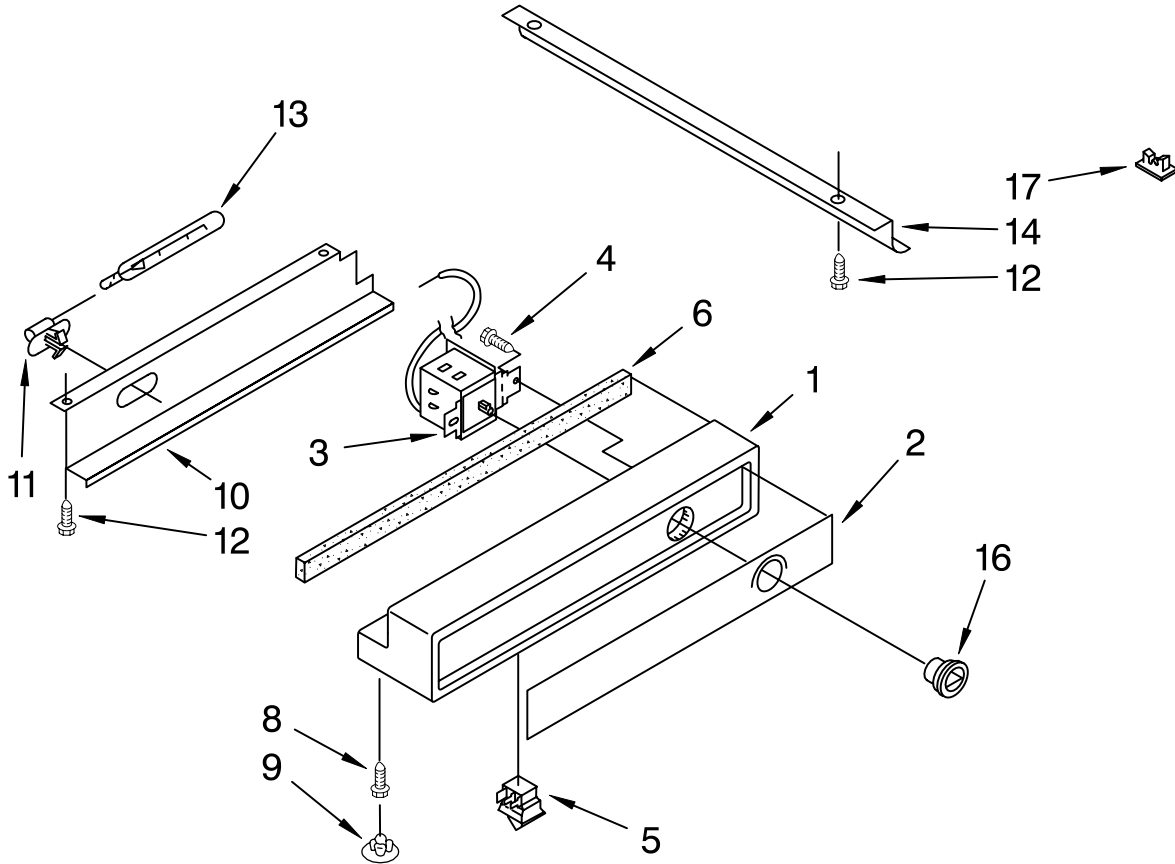

FREEZER CONTROL PANEL PARTS

For Models: KSSS42MHX00

Illus. No.	Part No.	DESCRIPTION
1	1113626	Control Panel
2	2003308	Inlay, Control Panel
3	1113466	Thermostat & Barrier Assembly
4	488974	Screw (2)
5	1115373	Switch, Rocker Arm
6	1113134	Seal, Control Panel
8	489260	Screw (3)
9	2000153	Hole Plug (3)
10	2005562	Shield, Control Panel
11	2005042	Socket, Light
12	486194	Screw
13	548049	Light Bulb
14	2001973	Channel, Wiring
16	2182112	Knob, Thermostat
17	1115375	Clip, Wiring

FOR ORDERING INFORMATION REFER TO PARTS PRICE LIST