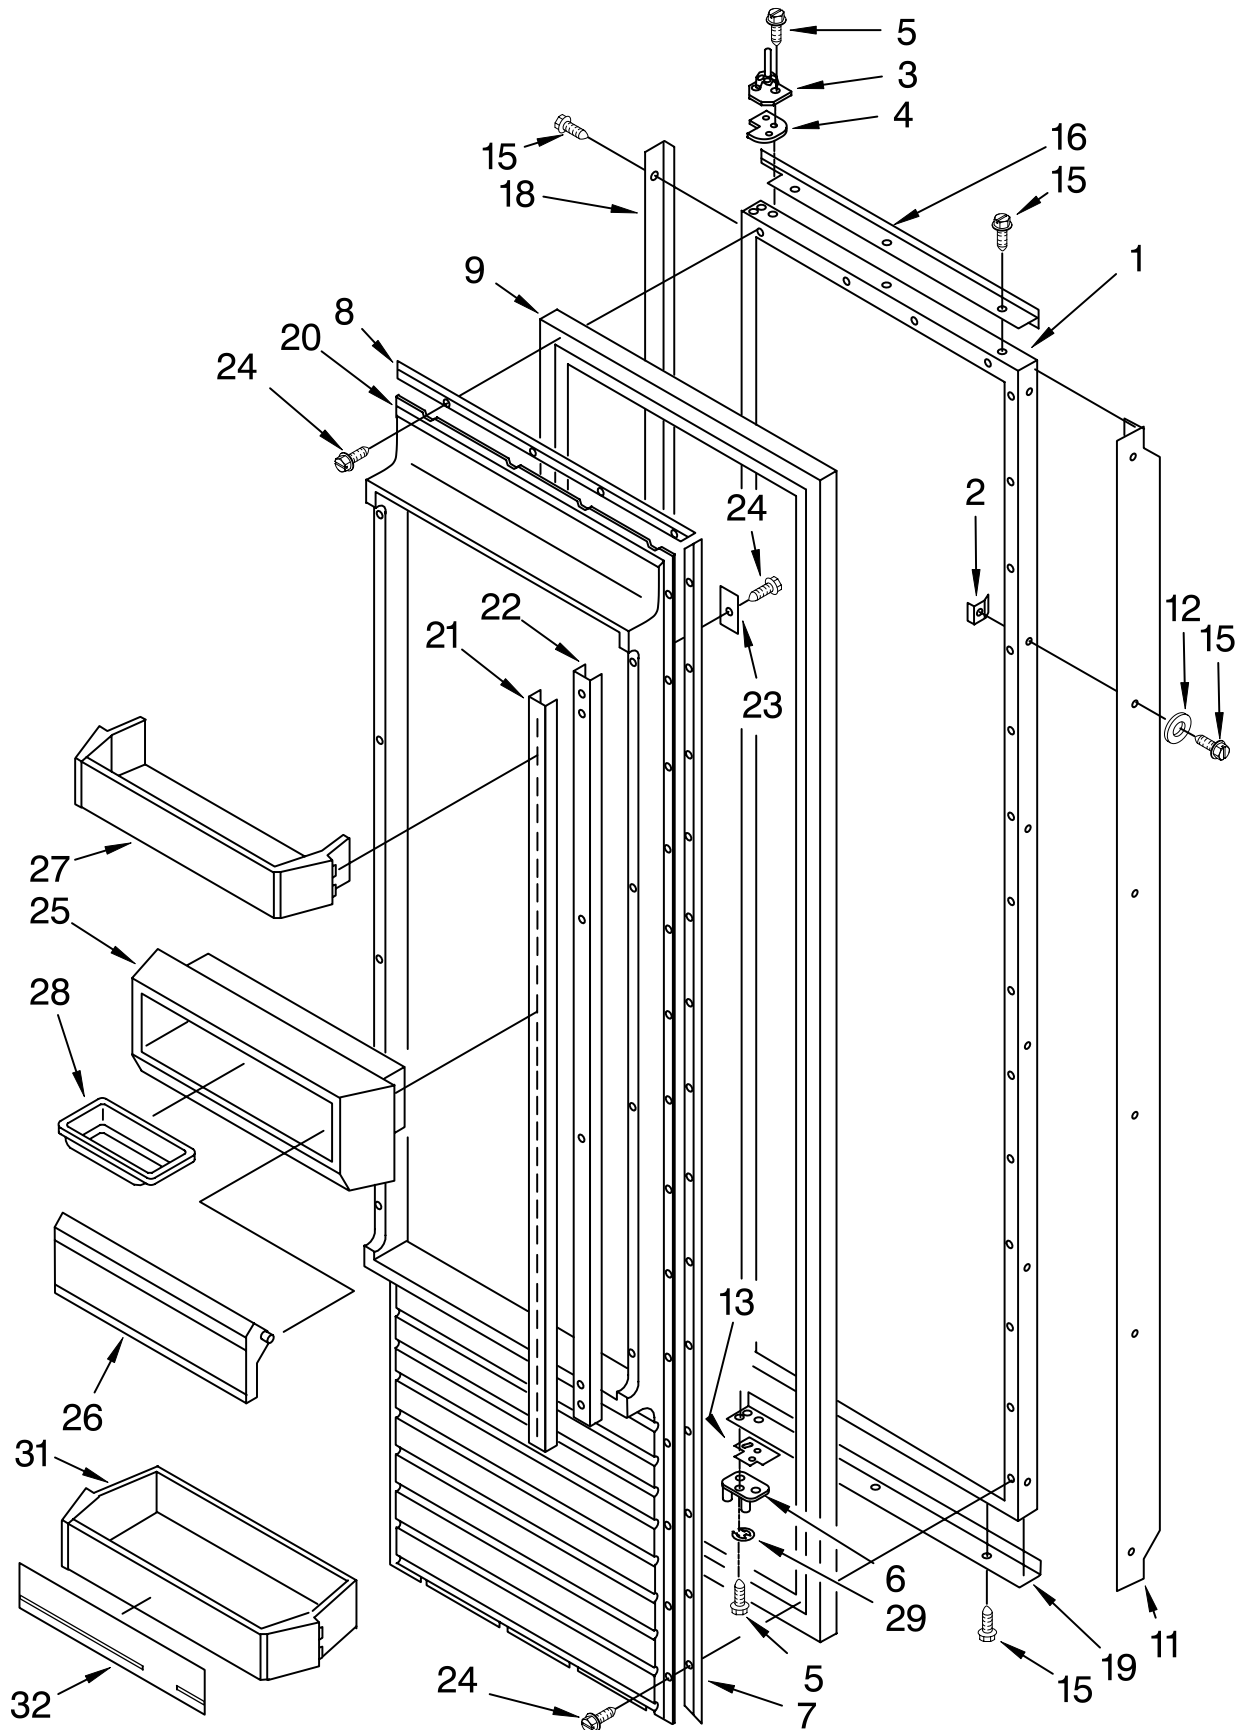

REFRIGERATOR DOOR PARTS

For Models: KSSS42MHX00

FOR ORDERING INFORMATION REFER TO PARTS PRICE LIST

REFRIGERATOR DOOR PARTS

For Models: KSSS42MHX00

Illus. No.	Part No.	DESCRIPTION
1	2003871	Refrigerator Door Panel (Includes Insulation)
2	939101	Screw Anchor (8)
3	2005329	Hinge Assembly, Top
4	2004520	Spacer-Door, Top
5	489282	Screw
6	2004523	Hinge Assembly, Bottom
7	1112533	Gasket Retainer, Side (2)
8	1112541	Gasket Retainer, Top & Bottom
9	2005532	Door Gasket, Magnetic
11	2005952	Handle, Door
12	2001230	Washer
13	2004549	Door, Spacer Bottom
15	487052	Screw
16	2005011	Trim (Top)
18	2005967	Trim (Side)
19	2003664	Trim (Bottom)
20	1113953	Panel, Interior Door
21	1113951	Ladder, Shelf (2)
22	1112530	Retainer, Shelf Ladder (2)
23	1112514	Back Up Plate (8)
24	486194	Screw
25	1112721	Bin, Utility
26	2003464	Door, Utility Bin
27	2003131	Door Shelf (4)
28	2165792	Butter Tray
29	2004881	Retaining Ring, Door-Closure
31	2006423	Shelf, Gallon Door
32	2006420	Overlay, Gallon Door Shelf

FOR ORDERING INFORMATION REFER TO PARTS PRICE LIST