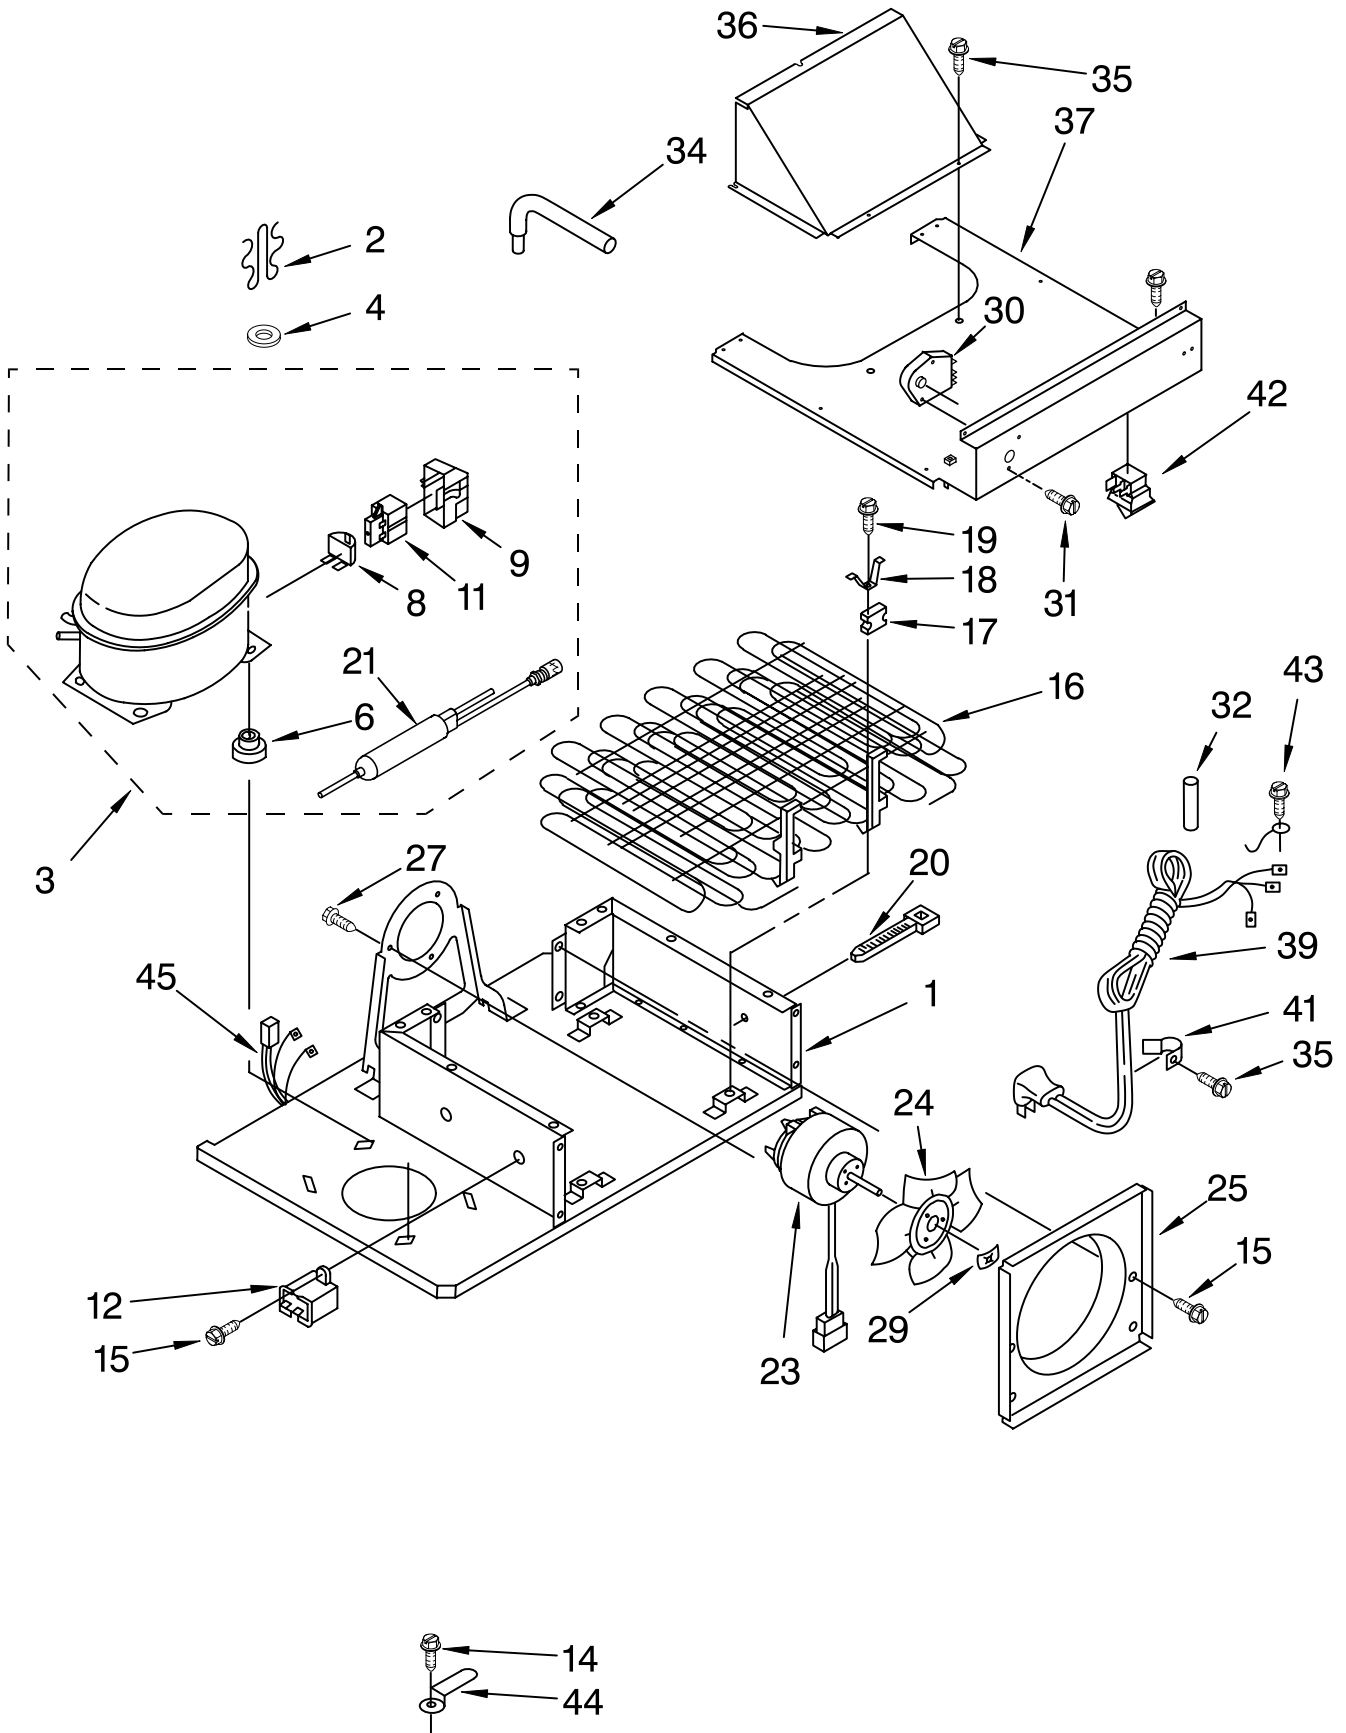

UPPER UNIT PARTS

For Models: KSSS42MHX00

FOR ORDERING INFORMATION REFER TO PARTS PRICE LIST

UPPER UNIT PARTS

For Models: KSSS42MHX00

Illus. No.	Part No.	DESCRIPTION
1	2003398	Assembly, Unit Base
2	2163787	Clip, Compressor Mounting (4)
3	2183419	Compressor (Includes Items 8, 9, 11, 12 & 21) (Also Order 876765 Tube Kit)
4	680975	Washer
6	2163786	Grommet, Mounting
8	2154697	Overload
9	2162358	Terminal Cover
11	1108143	Relay
12	2169137	Capacitor
14	486899	Screw
15	487869	Screw
16	2003392	Condenser
17	943447	Grommet (4)
18	1113019	Clamp (4)
19	487522	Screw
20	851095	Wire Tie (2)
21	2202581	Drier
23	2208903	Motor, Fan

Illus. No.	Part No.	DESCRIPTION
24	2190685	Blade, Fan
25	2003169	Orifice, Fan
27	489099	Screw (3)
29	486692	Speed Nut
30	2162044	Defrost Timer
31	488911	Screw
32	2000645	Sleeve, Condenser
34	2003011	Process, Tube
35	486194	Screw
36	2003174	Cover, Fan
37	2005535	Cover, Condenser
39	2003381	Service Cord
41	1113162	Clamp, Cord (2)
42	1113229	Switch, Power Disconnect
43	488879	Screw, Ground
44	653035	Clip, Cord Plug
45	2207479	Wiring Harness, Unit Compartment

Illus. No.	Part No.	DESCRIPTION
Following Parts Not Illustrated and Optional Parts Not Included		

978025	Valve, Access (1/4")
978026	Valve, Access (5/16")
978027	Valve, Access (3/8")
978028	Valve, Access (1/2")
978029	Valve, Access (5/8")
978030	Valve, Access (3/4")
876764	Valve, Access (3/16")

REFRIGERANT CHARGE

6.75 oz.
(R-134A)