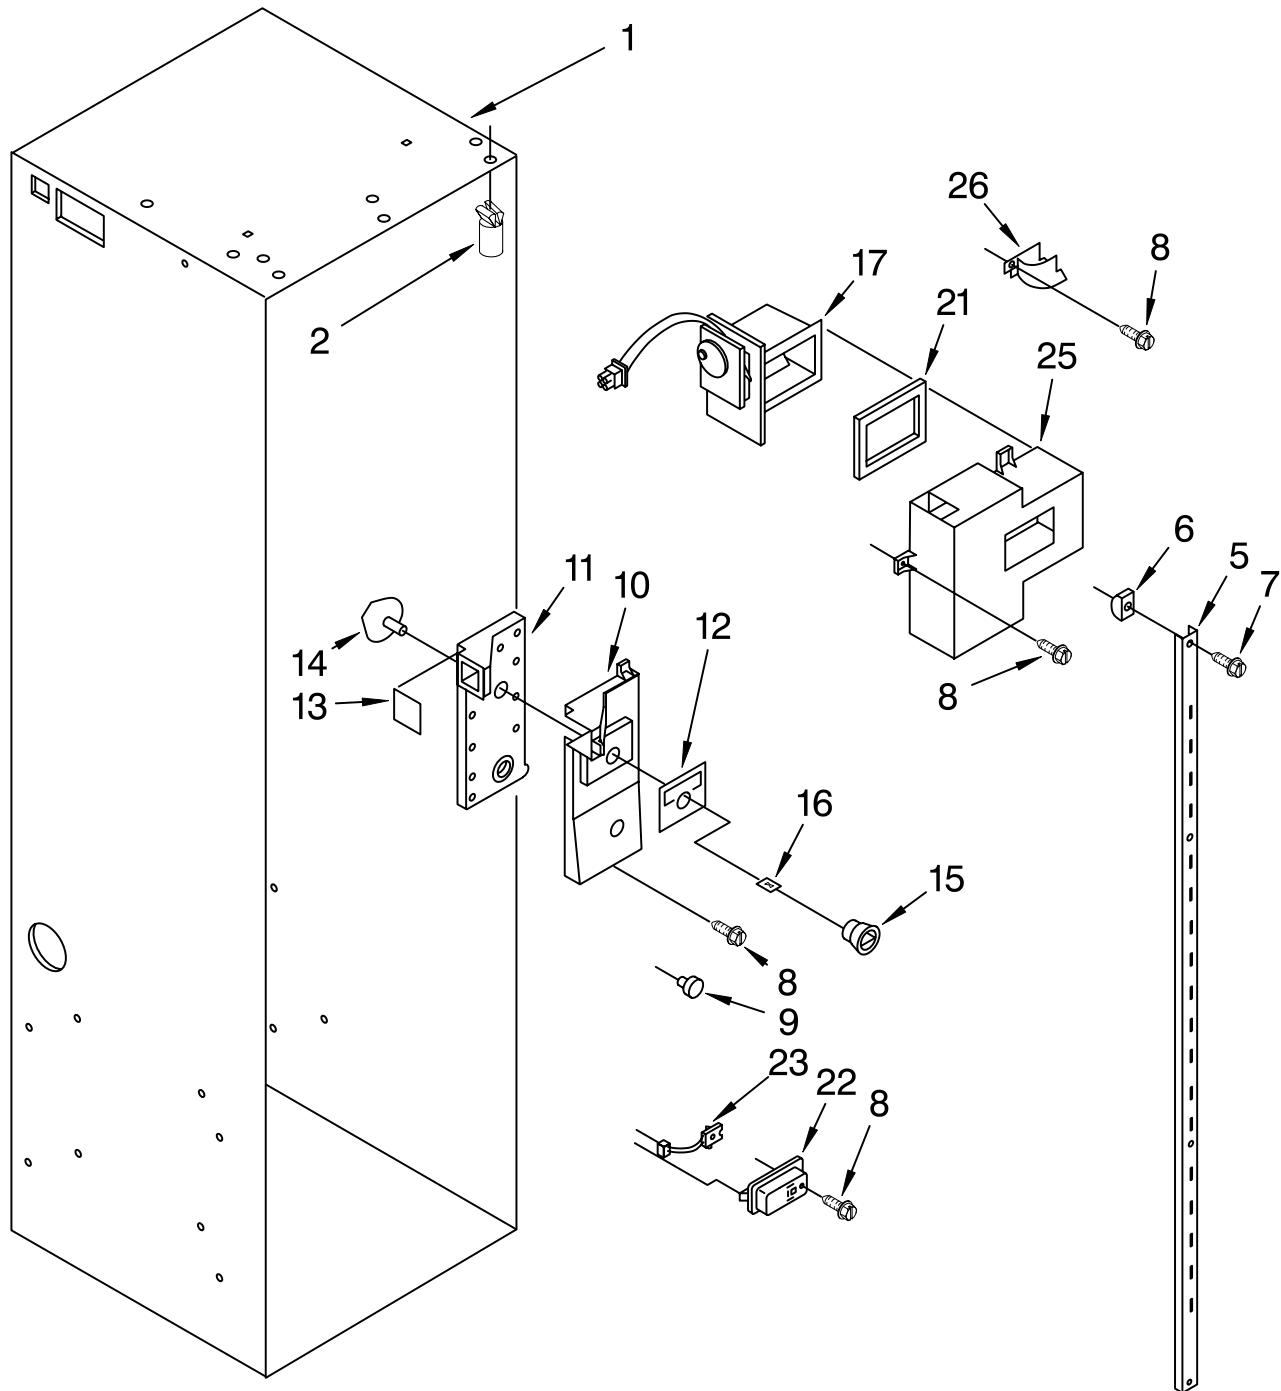

FOR ORDERING INFORMATION REFER TO PARTS PRICE LIST

FREEZER LINER PARTS

For Models: KSSS42MHX00

Illus. No.	Part No.	DESCRIPTION
1		Liner (Not A Serviceable Part)
2	2005567	Bracket, Light
3	1113650	Lens
4	2005042	Light, Socket
5	548049	Light, Bulb
6	538533	Support Clip, Icemaker (2)
7	2000193	Grommet, Screw (2)
8	488552	Screw
12	486194	Screw
13	1112591	Spacer, Control Panel (3)
14	842534	Clip, Air Duct (4)
16	1112260	Support, Evaporator
17	2004068	Stud, Shelf (20)
18	487559	Screw

FOR ORDERING INFORMATION REFER TO PARTS PRICE LIST

REFRIGERATOR LINER PARTS

For Models: KSSS42MHX00

FOR ORDERING INFORMATION REFER TO PARTS PRICE LIST

REFRIGERATOR LINER PARTS

For Models: KSSS42MHX00

Illus. No.	Part No.	DESCRIPTION
1		LINER (Not A Serviceable Part)
2	1112591	Spacer, Control Panel (3)
5	2001117	Ladder, Shelf (2)
6	520965	Screw Support, Ladder (8)
7	488357	Screw
8	486194	Screw
9	1112257	Hole Plug
10	2003579	Meat Pan, Air Duct Cover
11	2000337	Meat Pan, Air Duct
12	2003299	Inlay, Control Meat Pan
13	2001326	Seal, Air Duct
14	1112218	Damper Control, Meat Pan
15	2003811	Control Knob, Meat Pan
16	2003841	Retainer, Knob
17	2004484	Air Baffle Assembly
21	2001146	Seal
22	1116793	Cover, Thermistor
23	1116959	Thermistor
25	2003578	Air Baffle Cover
26	2003577	Guard, Air Return