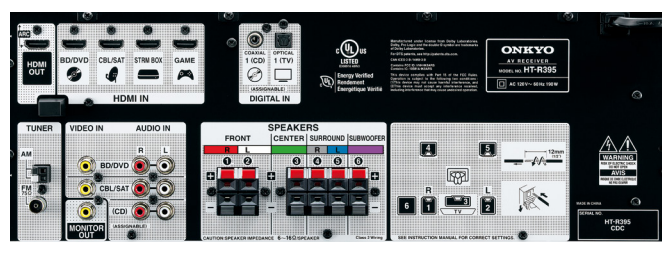

HT-S3800 5.1-Channel Home Theater Receiver/Speaker Package

Enjoy Perfect High-Definition Movie Soundtracks

The HT-R395 receiver can decode Dolby® TrueHD and DTS-HD Master Audio™—the two most popular lossless Blu-ray formats that deliver a soundtrack identical to the studio master, so you're hearing it exactly as it's meant to be heard.

Latest Spec HDMI® (4 In / 1 Out)

All four HDMI terminals support HDCP 2.2 copy protection and High Dynamic Range (HDR) for 4K/60 Hz video on the very latest TV sets—enough to connect your consoles, BD Player, and media streamer. Signals from your DVD player and VCR are upconverted and sent to the display through the same HDMI cable. Super neat, super simple.

HDCP 2.2 / HDR

True Power from Discrete Amplifiers

Genuine, discrete analog amps (not cheap IC chips) deliver high instantaneous current to control the speakers for powerful and dynamic audio reproduction. This precise power is the cornerstone of Onkyo's amplification philosophy.

Solid and Compact Speaker System

The HT-S3800 ships with a quality six-piece surround-sound speaker system that's just the right size for smaller movie, computer, or dorm rooms. Front L/R, center, and two surround speakers contain full-range drivers that capture a wide frequency spectrum, so you get the whole audio picture, while the slimline subwoofer delivers a satisfying oomph to every explosion and bass-drum kick.

Bluetooth Audio Streaming

Stream virtually any audio from your compatible smartphone, tablet, or PC application to your home theater. Just press a button on the receiver's front panel, pair your device, and start enjoying room-filling sound. There's also a USB for wired playback of MP3s from flash-memory drives.

Easy Connection Guide on Back Panel