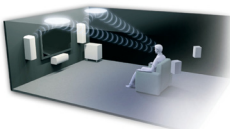

FireConnect™ Multi-room Audio

A firmware update enables any audio source connected to the receiver—from vinyl to streaming audio—to be sent wirelessly via FireConnect™ to an optional speaker* placed anywhere in your home. Stable, fast, and easy to control with a mobile, it's the smart way to set audio free.

* Unavailable at press time. Release date TBA