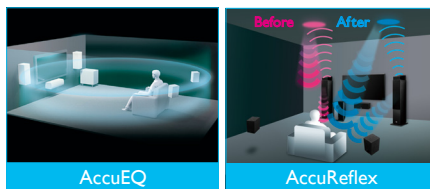

TX-RZ710 7.2-Channel Network A/V Receiver

What is the RZ Series?

Our premium RZ Series audio-video receivers deliver a significant boost to the dynamism, detail, and accuracy of music and movie soundtracks for a listening experience that packs stunning emotional impact. Upgraded components, such as the massive transformer and custom capacitors, provide high instantaneous current for lightning-fast transient response and a frequency range that extends down to 5 Hz. Discrete amp circuits prevent phase shifting, clearly focusing the audio image and cutting distortion even at floor-shaking volumes. It's a serious build if you're serious about sound.

Dynamic Audio Amplification for Thrilling Sound

Dynamic Audio Amplification lets music live and breathe thanks to accurate, noise-free signal processing and hi-current power that dynamically controls your speakers, producing rich and authentic sound that fills you with emotion.

THX®-Certified for Cinema Reference Sound

THX® certification guarantees the same high volume and low distortion levels you experience in a commercial cinema in your listening room. THX® Select2™ Plus is recommended for screen-to-seat viewing distances of 3–4 m. To achieve THX® certification, amplifiers must undergo a barrage of the industry's toughest independent bench testing to satisfy THX® requirements.

Experience DTS:X™ and Dolby Atmos®