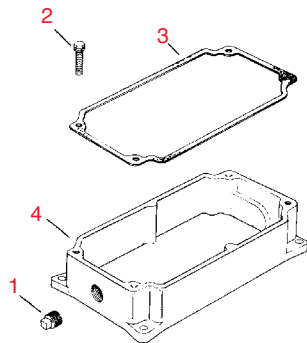

Oil Pan - Group 21					
1	RK2513956	X-75-6	Kohler Plug, 3/4	1	1.45
2	RKX1593	X-159-3	Kohler Screw, H.C. 3/8-16 x 1 1/4	4	1.30
3	RK235057	235057	Kohler Gasket, Pan	1	3.50
4	RK4719910	47 199 10	Kohler Base, Oil Pan	1	134.25