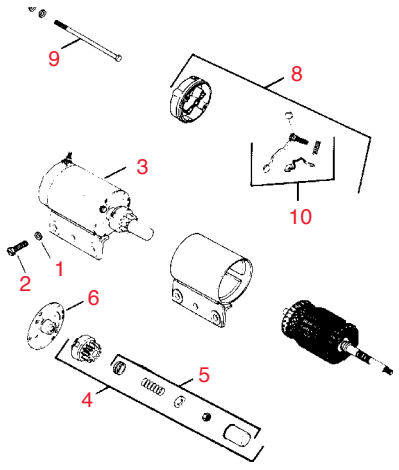

Item No.	R&R Part No.	KOHLER Part No.	Description	Qty. Req.	Discounted Price Each
Crankshaft - Group 8					
1	RKX26934	X-269-34	Kohler Retainer	2	0.73
2	RK4704201	47 042 01	Use RK4504303		
2	RK4504303	45 043 03	Kohler Gear Assy.	2	65.45
3	RK4703001	47 030 01	Kohler Bearing, Needle	2	8.75
4	RK4775501	47 755 01	Kohler Kit, Spacer	1	22.75
5	RK4501405	45 014 05	Use RK4514236		
5	RK4514217	45 142 17	Use RK4514236		
5	RK4514236	45 142 36	Kohler Crankshaft	1	244.20
Cylinder Head - Group 9					
1	RK4744501	47 445 01	Use RK4744502		
1	RK4744502	47 445 02	Kohler Strap, Lifting	1	2.05
2	RK237658	237658	Use RK4704110		
2	RK4704110	47 041 10	Use RK4704115		
2	RK4704115	47 041 15	Kohler Gasket, Cylinder Head	1	9.35
3	RK237670	237670	Kohler Head, Cylinder	1	113.25
4	RK270158	270158	Kohler Screw, H.C. 3/8-16 x 1 1/2	8	2.70
5	RK270721	270721	Kohler Screw, H.C. 3/8-16X1 3/4	1	3.65
6	RK270889	270889	Kohler Washer, Plain 3/8	10	2.70
Dipstick - Group 10					
1	RK237012	237012	Use RK4712308		
1	RK4712308	47 123 08	Kohler Tube, Oil Fill	1	21.05
2	RK237013	237013	Kohler Dipstick	1	13.30
Electric Start - Group 11					
1	RKX221	X-22-1	Kohler Washer 3/8	2	0.99
2	RK234948	234948	Kohler Screw, H.C. 3/8-16 x 1-11/32	2	3.00
3	RK4509807	45 098 07	Use RK4509809		
3	RK4509809	45 098 09	Kohler Starter Assy	1	139.85
4	RK4175533	47 755 07	Kohler Kit, Drive	1	77.65
5	RK4775515	47 755 15	Kohler Kit, Drive Parts	1	23.65
6	RK4508105	237650	Kohler Cap, Drive End	1	40.30
8	RK4822704	48 227 04	Discontinued	1	
9	RK237649	237649	Kohler Thru Bolt with Washer	2	9.50
10	RK4875515	48 755 15	Use RK5275515		
10	RK8275528	52 755 15	Kohler Kit, Brush	1	34.80
10	RK5235701	52 357 01	Kohler Lubricant, Starter	1	4.15