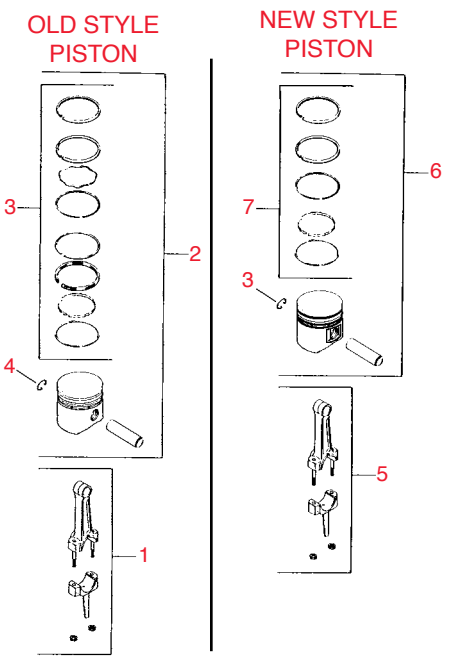

Item No.	R&R Part No.	KOHLER Part No.	Description	Qty. Req.	Discounted Price Each
Ignition - Group 18					
1	RK237878	237878	Kohler Kit, Stator (15 amp.)	1	76.10
2	RKX7781	X-778-1	Use RKX6751		
2	RKX6751	X-675-1	Kohler Screw, R.H. 10-24 x 3/4	4	0.94
3	RKX7281	X-728-1	Kohler Clip	1	0.93
4	RKX6759	X-67-59	Kohler Screw, Sheet Metal	1	0.39
5	RK275303	275303	Kohler Clip	1	2.05
6	RK4741104	47 411 04	Kohler Rod, Breaker	1	8.20
7	RK4715003	47 150 03	Kohler Breaker Assembly	1	10.10
8	RK4775703	47 757 03	Kohler Tune Up Kit	1	22.40
9	RK4775705	47 757 05	Kohler Ignition Kit	1	17.15
10	RKX1311	X-131-1	Kohler Screw, F.H.M. 10-24 x 3/8	4	0.47
11	RK5204111	52 041 11	Kohler Gasket, Cover	1	1.00
12	RK232535	232535	Kohler Cover, Breaker	1	6.40
13	RK230722	230722	Kohler Condenser	1	5.00
14	RK231281	231281	Kohler Coil	1	29.95
15	RKX1322	X-132-2	Kohler Screw, H.C. Sems 1/4-20x3/4	2	0.99
16	RK4815502	48 155 02	Kohler Connector	1	4.35
17	RK235041S	235041-S	Kohler Plug, Spark	1	4.55
18	RK238057	238057	Kohler Kit, High Tension Lead	1	20.70
19	RKX1324	X-132-4	Kohler Screw, H.C. Sems 1/4-20x12	1	0.99
20	RK236602	236602	Kohler Connector	1	3.30
21	RK4140305	41 403 05	Use RK2575503		
21	RK2575503	25 755 03	Kohler Rectifier-Regulator	1	56.95
22	RK220297	220297	Kohler Grommet	1	2.05
Oil Pan - Group 21					
1	RKX3054	X-305-4	Kohler Plug, Magnetic Drain Hex. Hd. 3/8	1	7.60
2	RKX1593	X-159-3	Kohler Screw, H.C. 3/8-16 x 1 1/4	4	1.30
3	RK235057	235057	Kohler Gasket, Pan	1	3.50
4	RK235147	235147	Kohler Base, Oil Pan	1	126.40
Piston & Rod - Group 22					
OLD STYLE PISTON					
1	RK4706709	47 067 09	Kohler Rod, Connecting (Std.)	1	45.10
1	RK4706710	47 067 10	Kohler Rod, Connecting (.010)	1	45.10
2	RK4787411	47 874 11	Kohler Piston Assy, Standard	1	131.90
2	RK4787412	47 874 12	Kohler Piston Assy, .003	1	111.55
2	RK4787413	47 874 13	Kohler Piston Assy, .010	1	131.90
2	RK4787414	47 874 14	Kohler Piston Assy, .020	1	131.90
2	RK4787415	47 874 15	Kohler Piston Assy, .030	1	131.90
3	RK4810805	48 108 05	Kohler Ring Set, Std. & .003	1	53.90
3	RK4810806	48 108 06	Kohler Ring Set, .010	1	49.40
3	RK4810807	48 108 07	Kohler Ring Set, .020	1	63.50
3	RK4810808	48 108 08	Kohler Ring Set, .030	1	63.50
4	RK4701801	47 018 01	Kohler Retainer, Pin	2	2.10
NEW STYLE MAHLE PISTON DESIGN					
5	RK4506724	45 067 24	Kohler Rod, Connecting - Standard	1	59.85
5	RK4506725	45 067 25	Kohler Rod, Connecting - .010	1	83.55
6	RK4787421	47 874 21	Kohler Piston Assy, Standard	1	166.65
6	RK4787422	47 874 22	Kohler Piston Assy, .003	1	124.95
6	RK4787423	47 874 23	Kohler Piston Assy, .010	1	160.65
6	RK4787424	47 874 24	Kohler Piston Assy, .020	1	160.65
6	RK4787425	47 874 25	Kohler Piston Assy, .030	1	124.95
7	RK4710805	47 108 05	Kohler Ring Set, Std. & .003	1	59.30
7	RK4710806	47 108 06	Kohler Ring Set, .010	1	56.55
7	RK4710807	47 108 07	Kohler Ring Set, .020	1	56.55
7	RK4710808	47 108 08	Kohler Ring Set, .030	1	56.55
4	RK4701801	47 018 01	Kohler Retainer, Pin	2	2.10

Order parts according to design used on engine

Free Freight
On all orders over $500
Continental USA Only

Safety Vest

High Visible Protection • See page 334