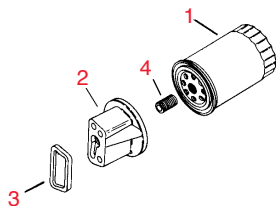

Gear Cover - Group 26					
1	RKX611	X-6-11	Kohler Screw, H.C.	4	0.99
2	RKX622	X-6-22	Kohler Screw, H.C.	7	1.30
3	RKX556	X-55-6	Kohler Screw, Allen	1	0.39
4	RKX752	X-75-2	Kohler Plug	1	1.00
5	RK5203208	52 032 08	Kohler Seal, Front Oil	1	13.60
6	RK277020	277020	Kohler Gasket, Gear Cover	1	8.45
7	RK277021	277021	Kohler Plate, Gear Cover	1	41.95
8	RK277022	277022	Kohler Gasket, Gear Cover Plate	1	6.25
9	RK277086	277086	Kohler Screw, H.C.	2	5.90
10	RK277493	277493	Kohler Cover, Gear	1	226.40