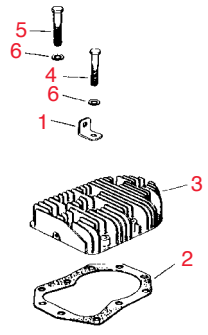

Item No.	R&R Part No.	KOHLER Part No.	Description	Qty. Req.	Discounted Price Each
Crankshaft - Group 8					
1	RKX26934	X-269-34	Kohler Retainer	2	0.73
2	RK4704201	47 042 01	Use RK4504303		
2	RK4504303	45 043 03	Kohler Gear Assy.	2	65.45
3	RK4703001	47 030 01	Kohler Bearing, Needle	2	8.75
4	RK4775501	47 755 01	Kohler Kit, Spacer	1	22.75
5	RK4501405	45 014 05	Use RK4514236		
5	RK4514217	45 142 17	Use RK4514236		
5	RK4514236	45 142 36	Kohler Crankshaft	1	244.20
Cylinder Head - Group 9					
1	RK4744501	47 445 01	Use RK4744502		
1	RK4744502	47 445 02	Kohler Strap, Lifting	1	2.05
2	RK237658	237658	Use RK4704110		
2	RK4704110	47 041 10	Use RK4704115		
2	RK4704115	47 041 15	Kohler Gasket, Cylinder Head	1	9.35
3	RK237670	237670	Kohler Head, Cylinder	1	113.25
4	RK270158	270158	Kohler Screw, H.C. 3/8-16 x 1 1/2	8	2.70
5	RK270721	270721	Kohler Screw, H.C. 3/8-16X1 3/4	1	3.65
6	RK270889	270889	Kohler Washer, Plain 3/8	10	2.70
Dipstick - Group 10					
1	RK237012	237012	Use RK4712308		
1	RK4712308	47 123 08	Kohler Tube, Oil Fill	1	21.05
2	RK237013	237013	Kohler Dipstick	1	13.30
Electric Start - Group 11					
1	RKX221	X-22-1	Kohler Washer 3/8	2	0.99
2	RK234948	234948	Kohler Screw, H.C. 3/8-16 x 1-11/32	2	3.00
3	RK4509807	45 098 07	Use RK4509809		
3	RK4509809	45 098 09	Kohler Starter Assy	1	139.85
4	RK4175533	47 755 07	Kohler Kit, Drive	1	77.65
5	RK4775515	47 755 15	Kohler Kit, Drive Parts	1	23.65
6	RK4508105	237650	Kohler Cap, Drive End	1	40.30
8	RK4822704	48 227 04	Discontinued	1	
9	RK237649	237649	Kohler Thru Bolt with Washer	2	9.50
10	RK4875515	48 755 15	Use RK5275515		
10	RK8275528	52 755 15	Kohler Kit, Brush	1	34.80
10	RK5235701	52 357 01	Kohler Lubricant, Starter	1	4.15