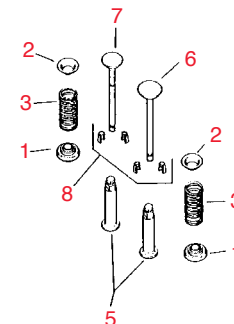

Camshaft & Valves - Group 4

1	RK230020	230020	Use RK5241301		
1	RK5241301	52 413 01	Kohler Rotator	2	11.45
2	RK235011	235011	Kohler Retainer, Spring Upper	2	2.05
3	RK235168	235168	Kohler Spring, Valve	2	5.90
4	RK235193	235193	Use RK4738009		
4	RK4738009	47 380 09	Kohler Pin, Camshaft	1	8.60
5	RKD235327	D-235327	Kohler Tappet	2	19.30
6	RK235008	235008	Kohler Valve, Intake	1	26.05
7	RK235826	235826	Kohler Valve, Exhaust	1	22.80
8	RK4175510	41 755 10	Kohler Kit, Retainer	2	4.10
9	RK275066	275066	Kohler Spacer, Camshaft .005	A/R	2.70
9	RK275067	275067	Kohler Spacer, Camshaft .010	A/R	2.70
10	RK4701009	47 010 09	Kohler Camshaft Assy.	1	94.25
11	RK4708901	47 089 01	Kohler Spring, Actuating	1	3.50