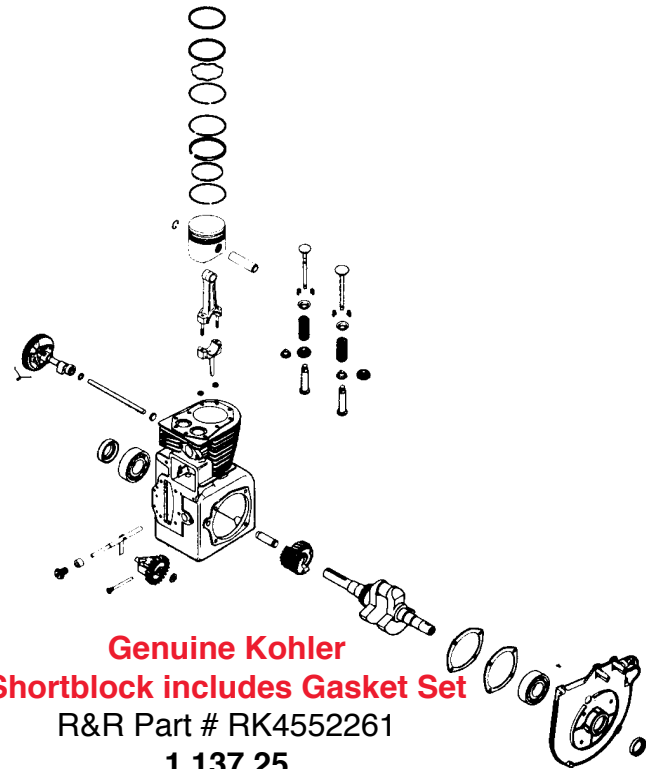

Model M16S Spec. 711533
Fits Toro Greensmaster 3000

**Complete Genuine
Kohler Magnum Engine**

R&R Part # RKPX711533

1,815.95

**Genuine Kohler Miniblock
includes Gasket Set**

R&R Part # RK4578228

885.75

**Genuine Kohler
Shortblock includes Gasket Set**