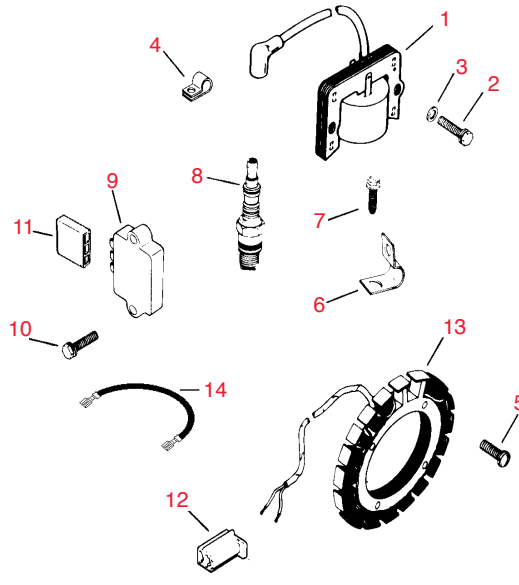

Item No.	R&R Part No.	KOHLER Part No.	Description	Qty. Req.	Discounted Price Each
Ignition - Group 18					
1	RK4758401	47 584 01	Use RK4758402		
1	RK4758403	47 584 03	Kohler Module, Ignition	1	50.75
2	RKX6751	X-156-1	Kohler Screw, H.C. Sems 10-24x7/8	2	0.94
3	RKX2579	X-25-79	Kohler Washer, Plain #10	2	0.99
4	RK210281	210281	Kohler Clip, High Tension Lead	1	2.40
5	RKX1326	X-132-6	Kohler Screw, R.H.	4	0.81
6	RK235173	235173	Kohler Clip	1	3.65
7	RKX6759	X-67-59	Kohler Screw, Sheet Metal	1	0.39
8	RK235041S	235041-S	Kohler Plug, Spark	1	4.55
9	RK2575503	25 755 03	Kohler Rectifier-Regulator	1	56.95
10	RKX1325	X-132-5	Kohler Screw, H.C. Sems	2	0.99
11	RK236602	236602	Kohler Connector, Female	1	3.30
12	RK4115503	41 155 03	Kohler Connector, Male	1	1.00
13	RK237878	237878	Kohler Kit, Stator	1	76.10
14	RK4751836	47 518 36	Kohler Lead, Violet, Rectifier-regulator to connector (23" - 14 Gauge Uninsulated push-on tab terminals)	1	5.00
14	RK4751843	47 518 43	Kohler Lead, White w/diode (Service replacement lead for lead w/diodes) (5"-18-Gauge insulated- push-on tab - insulink terminals)	1	19.15