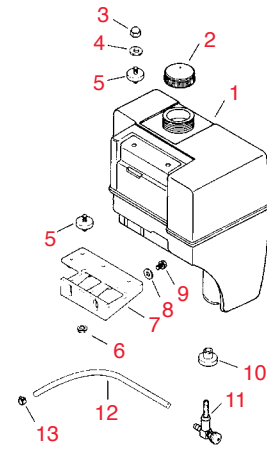

Item No.	R&R Part No.	KOHLER Part No.	Description	Qty. Req.	Discounted Price Each
Ignition - Group 18					
1	RK4758401	47 584 01	Use RK4758402		
1	RK4758403	47 584 03	Kohler Module, Ignition	1	50.75
2	RKX6751	X-156-1	Kohler Screw, H.C. Sems 10-24x7/8	2	0.94
3	RKX2579	X-25-79	Kohler Washer, Plain #10	2	0.99
4	RK210281	210281	Kohler Clip, High Tension Lead	1	2.40
5	RKX1326	X-132-6	Kohler Screw, R.H.	4	0.81
6	RK235173	235173	Kohler Clip	1	3.65
7	RKX6759	X-67-59	Kohler Screw, Sheet Metal	1	0.39
8	RK235041S	235041-S	Kohler Plug, Spark	1	4.55
9	RK2575503	25 755 03	Kohler Rectifier-Regulator	1	56.95
10	RKX1325	X-132-5	Kohler Screw, H.C. Sems	2	0.99
11	RK236602	236602	Kohler Connector, Female	1	3.30
12	RK4115503	41 155 03	Kohler Connector, Male	1	1.00
13	RK237878	237878	Kohler Kit, Stator	1	76.10
14	RK4751836	47 518 36	Kohler Lead, Violet, Rectifier-regulator to connector (23" - 14 Gauge Uninsulated push-on tab terminals)	1	5.00
14	RK4751843	47 518 43	Kohler Lead, White w/diode (Service replacement lead for lead w/diodes) (5"-18-Gauge insulated- push-on tab - insulink terminals)	1	19.15