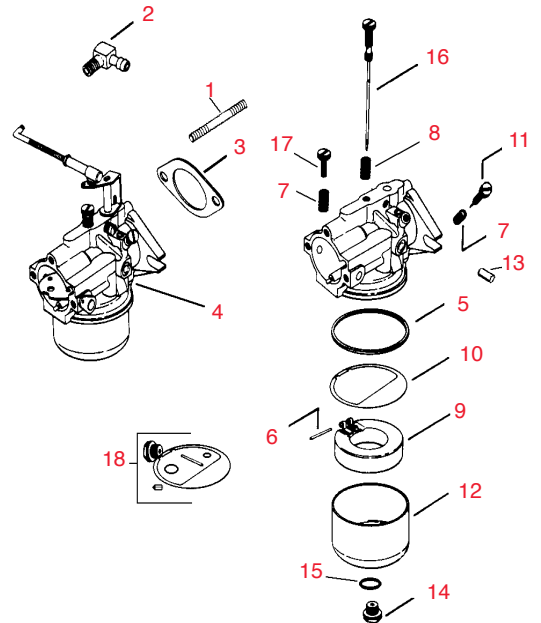

Free Freight
On all orders over \$500
Continental USA Only

**R&R Replacement
Cutting Units**

Item No.	R&R Part No.	KOHLER Part No.	Description	Qty. Req.	Discounted Price Each
Carburetor - Group 5					
1	RKX35210	X-352-10	Kohler Stud	2	1.05
2	RKX5552	X-555-2	Kohler Elbow	1	2.80
3	RK271030	271030	Kohler Gasket, Carburetor	1	2.30
4	RK4805306	48 053 06	Kohler Carburetor Assy.	1	236.90
5	RK200375	200375	Kohler Gasket, Bowl	1	2.60
6	RK200376	200376	Kohler Pin, Float Hinge	1	2.05
7	RK200380	200380	Kohler Spring, Idle Fuel	2	2.70
8	RK200383	200383	Kohler Spring, Main Fuel	1	2.10
9	RK2575703	25 757 03	Kohler Float	1	9.25
10	RK2504102	25 041 02	Kohler Gasket, Bowl Baffle	1	2.70
11	RK234945	234945	Kohler Screw, Idle Speed	1	2.40
12	RK235448	235448	Kohler Bowl	1	7.90
13	RK4875510	48 755 10	Kohler Kit, Clamp	1	7.45
14	RK4710006	47 100 06	Kohler Screw, Bowl Retainer	1	3.00
15	RK200372	200372	Kohler Gasket, Bowl Retainer Screw	1	1.00
16	RK4810301	48 103 01	Kohler Needle, Main Fuel Adjusting	1	12.60
17	RK277210	277210	Kohler Needle, Idle Fuel Adjusting	1	4.35
18	RK2575702	2575702	Kohler Kit, Carburetor Repair	1	11.50