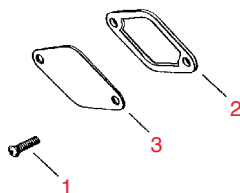

Flywheel - Group 13					
1	RK2510028	X-80-1	Kohler Nut, Hex.	1	2.00
2	RKX453	X-45-3	Kohler Key, Woodruff	1	0.99
3	RK277595	277595	Kohler Nut, Lock	1	3.00
4	RK4802514	48 025 14	Kohler Flywheel	1	405.15
5	RK4816201	48 162 01	Kohler Kit, Grass Screen	1	46.75