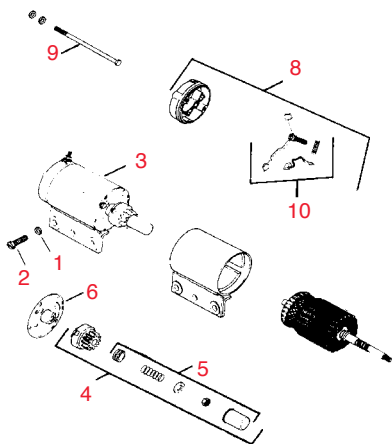

Dipstick - Group 10					
1	RKX1312	X-131-2	Kohler Screw, 10-24 x 1/2 R.H.	3	0.47
2	RK237064	237064	Kohler Gasket	1	3.35
3	RK4703816	47 038 16	Kohler Dipstick	1	59.90
4	RK4718004	47 180 04	Kohler Tube, Oil Fill	1	45.55