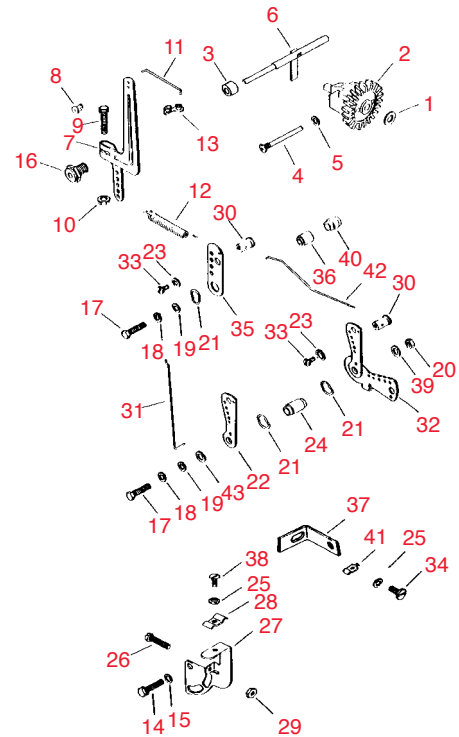

Item No.	R&R Part No.	KOHLER Part No.	Description	Qty. Req.	Discounted Price Each
Fuel Pump - Group 14					
1	RKX1742	X-174-2	Kohler Screw, H.C. 1/4-20 x 3/4	2	0.47
2	RK2504109	25 041 09	Kohler Gasket, Fuel Pump	1	1.15
3	RK2535301	25 353 01	Kohler Line, Fuel 5 1/2" Long	1	2.70
4	RKX4269	X-426-9	Kohler Clamp, Hose	1	2.55
5	RK4755904	47 559 04	Kohler Pump, Fuel Assy	1	40.45
6	RK2508635	25 086 35	Kohler Screw	2	1.00
7	RK2515301	25 153 01	Kohler Fitting & O'Ring	4	2.10
8	RK2529401	25 294 01	Kohler Fitting & O'Ring - 90°	1	0.17
9	RKX2563	X-25-63	Kohler Washer, Plain 1/4	2	0.93
Governor - Group 17					
1	RK237022	237022	Kohler Washer, Thrust	1	2.40
2	RKA235743	A-235743-S	Kohler Kit, Governor Gear	1	22.10
3	RKX40080	X-400-80	Kohler Spacer	1	0.83
4	RK231355	231355	Kohler Pin, Governor Stop	1	3.35
5	RK2546801	25 468 01	Kohler Washer, Plain 1/4	1	1.00
6	RKA235256	A-235256-S	Kohler Kit, Governor Cross Shaft	1	9.15
7	RK4709020	47 090 20	Kohler Lever, Governor	1	4.65
8	RK4715807	47 158 07	Kohler Bushing, Natural Linkage Retaining	1	1.00
9	RKX7761	X-776-1	Kohler Screw, H.C. Sems	1	1.30
10	RKX7991	X-799-1	Kohler Palnut 1/4-20	1	0.96
11	RK4707910	47 079 10	Kohler Linkage, Governor	1	3.70
12	RK235496	235496	Kohler Spring, Governor	1	4.75
13	RK2515811	25 158 09	Kohler Bushing, Black Linkage Retaining	1	1.00
14	RKX1321	X-132-1	Kohler Screw, H.C. Sems	1	0.99
15	RKX2572	X-25-72	Kohler Washer, Plain 1/4	1	0.99
16	RK235476	235476	Kohler Bushing, Governor Shaft	1	4.90
17	RKX526	X-5-26	Kohler Screw, H.C. 1/4-20x1 1/2	1	0.99
18	RKX201	X-20-1	Kohler Washer, Lock 1/4	1	0.99
19	RKX2563	X-25-63	Kohler Washer, Plain 1/4	1	0.93
20	RK2510020	X-81-1	Kohler Nut, Hex.	1	1.00
21	RK275690	275690	Kohler Washer, Wave	1	2.10
22	RK4709005	47 090 05	Kohler Lever, Choke Control	1	3.80
23	RKX25102	X-25-102	Kohler Washer, Plain	1	0.97
24	RK4711219	47 112 19	Kohler Spacer 23/64 O.D., 31/64 Lg.	1	4.65
25	RKX191	X-19-1	Kohler Washer, Lock #10	1	0.99
26	RK232556	232556	Kohler Screw	1	2.70
27	RK4712613	47 126 13	Kohler Bracket, Choke	1	8.05
28	RK1223701	12 237 01	Kohler Clamp	1	1.50
29	RKX724	X-72-4	Kohler Nut, Hex. 8/32	1	0.83
30	RK4875510	48 755 10	Kohler Kit, Clamp	1	7.45
31	RK4707901	47 079 01	Kohler Linkage, Choke	1	4.15
32	RK4709009	47 090 09	Kohler Lever, Throttle	1	6.25
33	RKX1023	X-102-3	Kohler Screw	1	1.05
34	RKX155	X-15-5	Kohler Screw	1	0.99
35	RK235086	235086	Kohler Bracket, Speed Control	1	2.30
36	RK235085	235085	Kohler Spacer	1	3.65
37	RK4712636	47 126 36	Kohler Bracket	1	9.50
38	RKX6738	X-67-38	Kohler Screw	1	0.83
39	RKX2595	X-25-95	Kohler Washer, Plain 1/4	1	0.99
40	RKX3842	X-384-2	Kohler Spacer	1	4.60
41	RK235778	235778	Kohler Clamp, Cable	1	3.45
42	RK4707908	47 079 08	Kohler Linkage, Throttle	1	7.20
43	RKX2582	X-25-82	Kohler Washer, Plain 3/8	1	0.47

Order Factory Direct 800-528-3446
Fax 520-294-1045 • www.rrproducts.com

All original equipment manufacturers names and part numbers are used for identification purposes only, and we are in no way implying that our products are original equipment parts. Prices subject to change without notice.