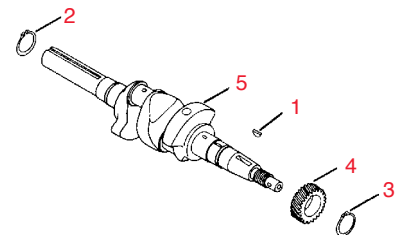

Crankshaft - Group 8					
1	RKX4215	X-42-15	Kohler Key, Woodruff	1	1.15
2	RKX26930	X-269-30	Kohler Ring, Retaining	1	3.05
3	RKX26932	X-269-32	Kohler Ring, Retaining	1	1.70
4	RK4804315	277009	Kohler Gear, Crankshaft	1	70.75
5	RK4801419	48 014 19	Kohler Crankshaft Assy.	1	600.15
	RK4875521	48755-21	Kohler Spline, Insert Key	1	80.10
	RKX26944	X-269-44	Kohler Ring, Retaining	1	1.30