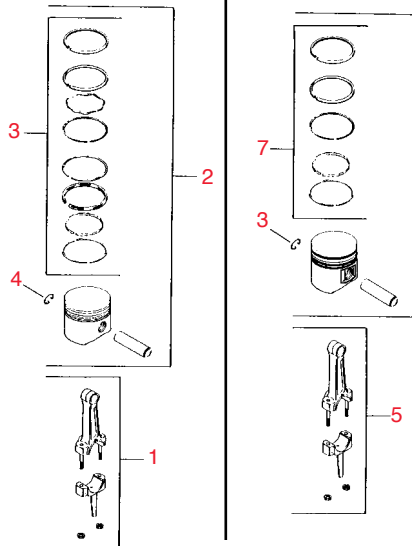

OLD STYLE PISTON

NEW STYLE PISTON

Item No.	R&R Part No.	KOHLER Part No.	Description	Qty. Req.	Discounted Price Each
Ignition - Group 18					
1	RK237878	237878	Kohler Kit, Stator (15 amp.)	1	76.10
2	RKX7781	X-778-1	Use RKX6751		
2	RKX6751	X-675-1	Kohler Screw, R.H. 10-24 x 3/4	4	0.94
3	RKX7281	X-728-1	Kohler Clip	1	0.93
4	RKX6759	X-67-59	Kohler Screw, Sheet Metal	1	0.39
5	RK275303	275303	Kohler Clip	1	2.05
6	RK4741104	47 411 04	Kohler Rod, Breaker	1	8.20
7	RK4715003	47 150 03	Kohler Breaker Assembly	1	10.10
8	RK4775703	47 757 03	Kohler Tune Up Kit	1	22.40
9	RK4775705	47 757 05	Kohler Ignition Kit	1	17.15
10	RKX1311	X-131-1	Kohler Screw, F.H.M. 10-24 x 3/8	4	0.47
11	RK5204111	52 041 11	Kohler Gasket, Cover	1	1.00
12	RK232535	232535	Kohler Cover, Breaker	1	6.40
13	RK230722	230722	Kohler Condenser	1	5.00
14	RK231281	231281	Kohler Coil	1	29.95
15	RKX1322	X-132-2	Kohler Screw, H.C. Sems 1/4-20x3/4	2	0.99
16	RK4815502	48 155 02	Kohler Connector	1	4.35
17	RK235041S	235041-S	Kohler Plug, Spark	1	4.55
18	RK238057	238057	Kohler Kit, High Tension Lead	1	20.70
19	RKX1324	X-132-4	Kohler Screw, H.C. Sems 1/4-20x1	2	0.99
20	RK236602	236602	Kohler Connector	1	3.30
21	RK4140305	41 403 05	Use RK2575503		
21	RK2575503	25 755 03	Kohler Rectifier-Regulator	1	56.95
22	RK220297	220297	Kohler Grommet	1	2.05
23	RKA231533	A-231533	Kohler Lead, Black (17"-14 Gauge - Insulated Barrel Eyelet - Uninsulated Barrel Open Side Terminals)	1	6.20
23	RK2551811	25 518 11	Kohler Lead, Black (18"-14 Gauge - Insulated Barrel Eyelet - Uninsulated Push Tab on Terminals)	1	5.90
23	RK2551805	25 518 05	Kohler Lead, Black (5" - 14Gauge - Uninsulated Push Tab on Terminals)	1	2.10
Oil Pan - Group 21					
1	RKX3054	X-305-4	Kohler Plug, Magnetic Drain Hex. Hd. 3/8	1	7.60
2	RKX1593	X-159-3	Kohler Screw, H.C. 3/8-16 x 1 1/4	4	1.30
3	RK235057	235057	Kohler Gasket, Pan	1	3.50
4	RK235147	235147	Kohler Base, Oil Pan	1	126.40
Piston & Rod - Group 22					
OLD STYLE PISTON DESIGN					
1	RK4706709	47 067 09	Kohler Rod, Connecting (Std.)	1	45.10
1	RK4706710	47 067 10	Kohler Rod, Connecting (.010)	1	45.10
2	RK4787411	47 874 11	Kohler Piston Assy, Standard	1	131.90
2	RK4787412	47 874 12	Kohler Piston Assy, .003	1	111.55
2	RK4787413	47 874 13	Kohler Piston Assy, .010	1	131.90
2	RK4787414	47 874 14	Kohler Piston Assy, .020	1	131.90
2	RK4787415	47 874 15	Kohler Piston Assy, .030	1	131.90
3	RK4810805	48 108 05	Kohler Ring Set, Std. & .003	1	53.90
3	RK4810806	48 108 06	Kohler Ring Set, .010	1	49.40
3	RK4810807	48 108 07	Kohler Ring Set, .020	1	63.50
3	RK4810808	48 108 08	Kohler Ring Set, .030	1	63.50
4	RK4701801	47 018 01	Kohler Retainer, Pin	2	2.10
NEW STYLE MAHLE PISTON DESIGN					
5	RK4506724	45 067 24	Kohler Rod, Connecting - Standard	1	59.85
5	RK4506725	45 067 25	Kohler Rod, Connecting - .010	1	83.55
6	RK4787421	47 874 21	Kohler Piston Assy, Standard	1	166.65
6	RK4787422	47 874 22	Kohler Piston Assy, .003	1	124.95
6	RK4787423	47 874 23	Kohler Piston Assy, .010	1	160.65
6	RK4787424	47 874 24	Kohler Piston Assy, .020	1	160.65
6	RK4787425	47 874 25	Kohler Piston Assy, .030	1	124.95
7	RK4710805	47 108 05	Kohler Ring Set, Std. & .003	1	59.30
7	RK4710806	47 108 06	Kohler Ring Set, .010	1	56.55
7	RK4710807	47 108 07	Kohler Ring Set, .020	1	56.55
7	RK4710808	47 108 08	Kohler Ring Set, .030	1	56.55
4	RK4701801	47 018 01	Kohler Retainer, Pin	2