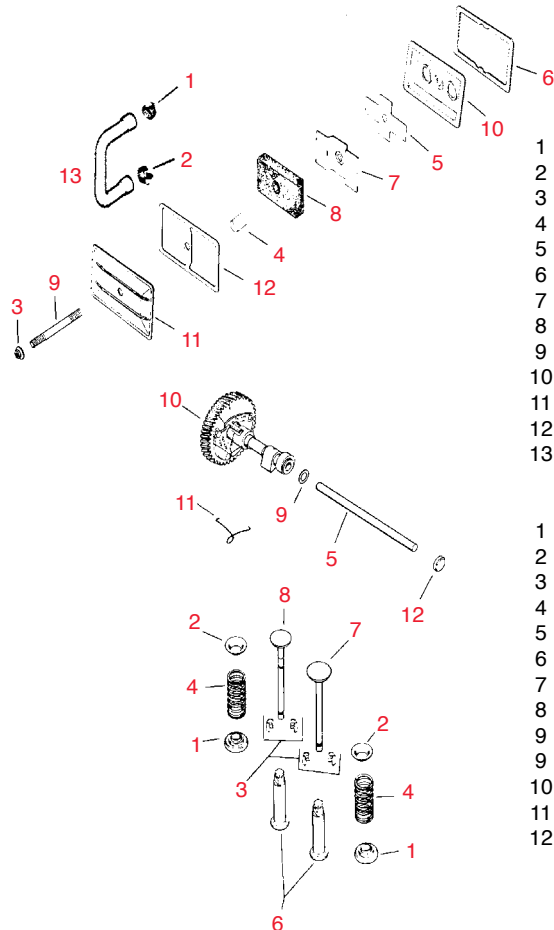

Baffles & Shroud - Group 2					
1	RKX2553	X-25-53	Kohler Washer	1	0.81
2	RK5208611	52 086 11	Kohler Screw, Hex. Wash. Hd. 1/4-20x 5/8	6	1.35
3	RK4708608	47 086 08	Kohler Screw, Pozidriv T.H. 1/4-20 x 5/8	1	1.80
4	RK4706311	47 063 11	Kohler Baffle, Side Air	1	31.40
5	RK4706310	47 063 10	Kohler Baffle, Cylinder	1	9.50
6	RK4702742	47 027 42	Kohler Housing, Blower	1	76.95
7	RK4506308	45 063 08	Kohler Baffle, Head	1	14.25
8	RK4706307	47 063 07	Kohler Baffle, Inner	1	12.70

Breather & Vent - Group 3					
1	RKX4263	X-426-3	Kohler Clamp, Hose 1/2" wide	1	2.80
2	RKX4269	X-426-9	Kohler Clamp, Hose 5/16" wide	1	2.55
3	RKX7991	X-799-1	Kohler Palnut, 1/4-20	1	0.96
4	RK231032	231032	Kohler Seal, Breather	1	2.70
5	RK235047	235047	Kohler Reed, Breather	1	5.90
6	RK235048	235048	Kohler Gasket, Valve Cover	1	2.30
7	RK235117	235117	Kohler Baffle, Breather	1	2.40
8	RK235118	235118	Kohler Filter, Breather	1	5.90
9	RK275220	275220	Kohler Stud, Valve Cover	1	3.65
10	RK235631	235631	Kohler Plate, Breather	1	12.70
11	RK275839	275839	Kohler Cover, Valve	1	37.80
12	RK275144	275144	Kohler Gasket	1	2.60
13	RK4732602	47 326 02	Kohler Hose	1	16.95

Camshaft & Valves - Group 4					
1	RK5241301	52 413 01	Kohler Rotator	2	11.45
2	RK235011	235011	Kohler Retainer, Spring Upper	2	2.05
3	RK4175510	41 755 10	Kohler Kit, Retainer	2	4.10
4	RK235168	235168	Kohler Spring, Valve	2	5.90
5	RK4738009	47 380 09	Kohler Pin, Camshaft	1	8.60
6	RKD235327	D-235327	Kohler Tappet	2	19.30
7	RK235582	235582	Kohler Valve, Intake	1	52.45
8	RK237672	237672	Kohler Valve, Exhaust	1	36.80
9	RK275066	275066	Kohler Spacer, Camshaft .005	A/R	2.70
9	RK275067	275067	Kohler Spacer, Camshaft .010	A/R	2.70
10	RK4701011	47 010 11	Kohler Camshaft Assy.	1	78.90
11	RK4708901	47 089 01	Kohler Spring, Actuating	1	3.50
12	RKX7023	X-702-3	Kohler Plug, Cup	1	0.72

Free Freight
On all orders over $500
Continental USA Only

Brass Valves

Gate, Angle, Ball or Straight • See page 224