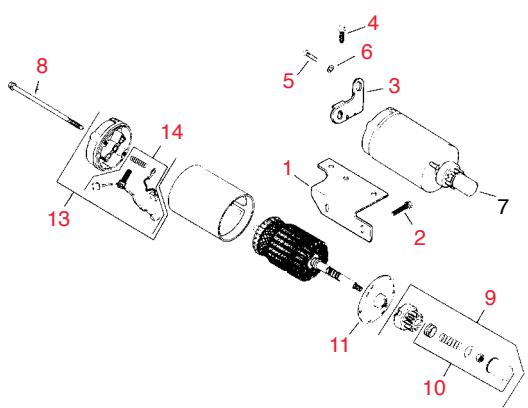

Free Freight
On all orders over $500
Continental USA Only

First Aid Kits
Kits for 25 to 100 Persons • See page 326