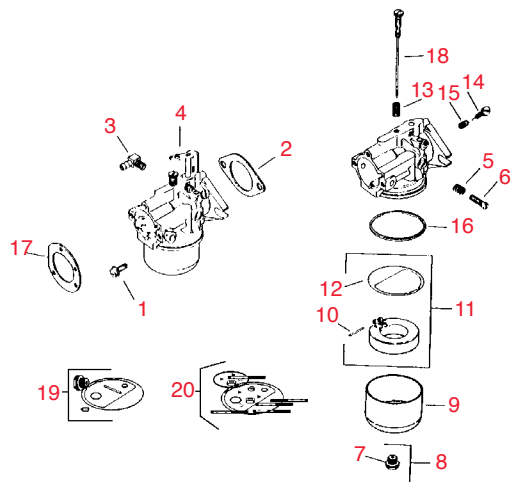

Item No.	R&R Part No.	KOHLER Part No.	Description	Qty. Req.	Discounted Price Each
Carburetor - Group 5					
1	RKX7701	X-770-1	Kohler Screw, Slt'd. Hd.	2	1.30
2	RK4704901	47 049 01	Kohler Gasket, Carburetor	1	7.45
3	RK2515502	25 155 02	Kohler Connector, 90° Hose	1	0.47
4	RK4505370	45 053 70	Use RK4585312		
4	RK4585312	45 853 12	Kohler Carburetor Assy.	1	191.45
5	RK232555	232555	Kohler Spring, Idle Speed	1	3.50
6	RK232556	232556	Kohler Screw, Idle Speed Adjusting	1	2.70
7	RK200372	200372	Kohler Gasket, Bowl Retainer Screw	1	1.00
8	RK4710006	47 100 06	Kohler Screw, Bowl Retainer	1	3.00
9	RK235448	235448	Kohler Bowl	1	7.90
10	RK200376	200376	Kohler Pin	1	2.05
11	RK2575703	25 757 03	Kohler Kit, Float	1	9.25
12	RK2504102	25 041 02	Kohler Gasket, Bowl Baffle	1	2.70
13	RK200383	200383	Kohler Spring, Main Fuel	1	2.10
14	RK275231	275231	Kohler Needle, Idle Fuel Adjusting	1	6.25
15	RK200380	200380	Kohler Spring, Idle Fuel	1	2.70
16	RK200375	200375	Kohler Gasket, Bowl	1	2.60
17	RK4704105	47 041 05	Kohler Gasket, Air Cleaner	1	2.10
18	RK4510301	45 103 01	Kohler Needle, Main Fuel Adj.	1	12.00
19	RK2575702	25 757 02	Kohler Kit, Carburetor Repair	1	11.50