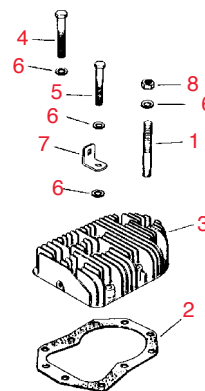

Cylinder Head - Group 9					
1	RK237522	237522	Kohler Stud	A/R	5.80
2	RK237658	237658	Use RK4704115		
2	RK4704115	47 041 15	Kohler Gasket, Cylinder Head	1	9.35
3	RK237670	237670	Kohler Head, Cylinder	1	113.25
4	RK270158	270158	Kohler Screw, H.C. 3/8-16 x 1 1/2 A/R		2.70
5	RK270721	270721	Kohler Screw, H.C.	A/R	3.65
6	RK270889	270889	Kohler Washer	9	2.70
7	RK4744501	47 445 01	Use RK4744502		
7	RK4744502	47 445 02	Kohler Strap, Lifting	1	2.05
8	RK2510024	X-83-2	Kohler Nut, Hex 3/8-16	1	1.00