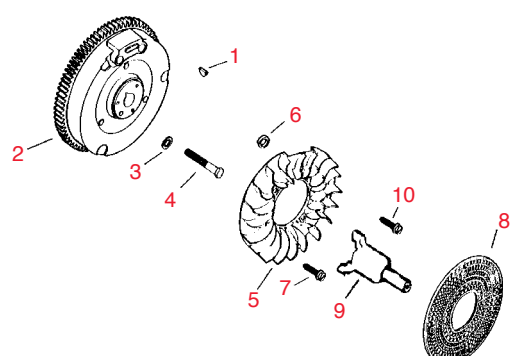

Flywheel - Group 13					
1	RKX463	X-46-3	Kohler Key, Woodruff 3/16x1	1	0.93
2	RK4702553	47 025 53	Kohler Flywheel	1	277.95
3	RK5246815	52 468 15	Kohler Washer, Plain 13/32 I.D., 1 3/8 O.D.	1	2.05
4	RK2508624	25 086 24	Kohler Screw, Hex. Mach. 3/8-24x1 1/8	1	1.25
5	RK2515701	25 157 01	Kohler Fan	1	32.40
6	RK2511204	25 112 04	Kohler Spacer 17/64 I.D., 3/8 O.D. 15/64 lg.	4	1.25
7	RK2508621	25 086 21	Kohler Screw, Hex. Wash. Hd. 1/4-20x5/8	4	1.20
8	RK2516203	25 162 03	Kohler Screen, Grass	1	9.75
9	RK235954	235954	Kohler Shaft, Front Drive	1	148.30
10	RKX1592	X-159-2	Kohler Screw, H.C.	1	1.30

Free Freight
On all orders over $500
Continental USA Only

R&R Bed Knife Facer

Renew Bed Knife Edge in Minutes! • See Page 355