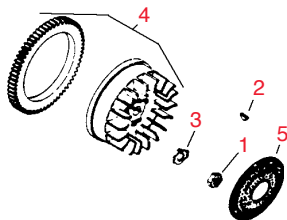

Intakes & Exhaust Manifolds - Group 12					
1	RK4807204	48 072 04	Kohler Stud	2	2.40
2	RK4744502	47 445 02	Kohler Strap, Lifting	2	2.05
3	RK277091	277091	Kohler Gasket	2	3.50
4	RK4805202	48 052 02	Kohler Gasket, Intake	2	2.40
5	RK4805404	48 054 04	Kohler Elbow, Exhaust Cylinder #1	1	123.90
6	RK4805405	48 054 05	Kohler Elbow, Exhaust Cylinder #2	1	90.10
7	RK4809601	48 096 01	Kohler Cover, Exhaust Elbow Cyl #1	1	33.80
8	RK4809602	48 096 02	Kohler Cover, Exhaust Elbow Cyl #2	1	38.95
9	RK4816407	48 164 07	Kohler Manifold, Intake	1	294.45