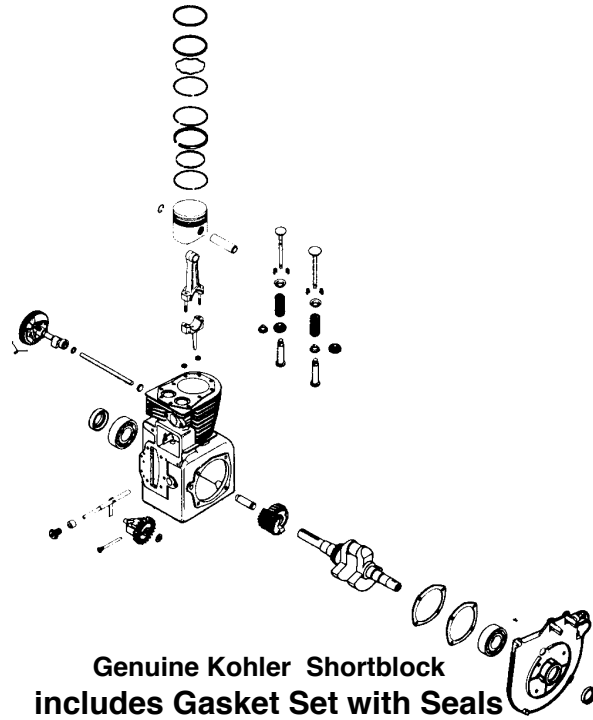

Eye Wash Station

Provide Immediate Flushing for Eyes & Face • See page 325

KOHLER
engines

Model K321S Spec. 60434
Fits Toro Sand Pro

**Complete Genuine
Kohler Engine**
R&R Part # RKPX60434
1,815.95

**Genuine Kohler Miniblock
includes Gasket Set with Seals**
R&R Part # RK4778299
996.10