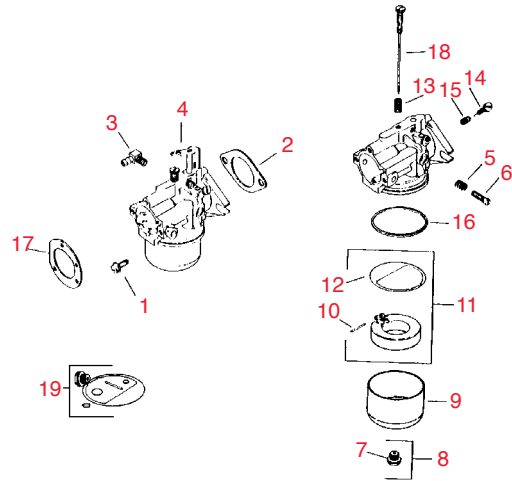

Free Freight
On all orders over \$500
Continental USA Only

Safety Respirators

3M Dual Cartridge Spray Respirator • See page 327

Item No.	R&R Part No.	KOHLER Part No.	Description	Qty. Req.	Discounted Price Each
Carburetor - Group 5					
1	RKX7701	X-770-1	Kohler Screw, Sltd. Hd.	2	1.30
2	RK4704901	47 049 01	Kohler Gasket, Carburetor	1	7.45
3	RK4515501	45 155 01	Kohler Connector, Hose	1	3.35
4	RK4585313	45 053 76	Kohler Carburetor Assy.	1	187.15
5	RK232555	232555	Kohler Spring, Idle Speed	1	3.50
6	RK232556	232556	Kohler Screw, Idle Speed Adjusting	1	2.70
7	RK200372	200372	Kohler Gasket, Bowl Retainer Screw	1	1.00
8	RK4710006	47 100 06	Kohler Screw, Bowl Retainer	1	3.00
9	RK235448	235448	Kohler Bowl	1	7.90
10	RK200376	200376	Kohler Pin	1	2.05
11	RK2575703	25 757 03	Kohler Kit, Float	1	9.25
12	RK2504102	25 041 02	Kohler Gasket, Bowl Baffle	1	2.70
13	RK200383	200383	Kohler Spring, Main Fuel	1	2.10
14	RK275231	275231	Kohler Needle, Idle Fuel Adjusting	1	6.25
15	RK200380	200380	Kohler Spring, Idle Fuel	1	2.70
16	RK200375	200375	Kohler Gasket, Bowl	1	2.60
17	RKX39110	X-391-10	Kohler Connector, Hose	1	6.20
18	RK4510301	45 103 01	Kohler Needle, Main Fuel Adj.	1	12.00
19	RK2575702	25 757 02	Kohler Kit, Carburetor Repair	1	11.50