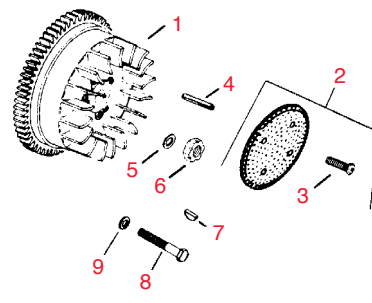

Item No.	R&R Part No.	KOHLER Part No.	Description	Qty. Req.	Discounted Price Each
Exhaust - Group 12					
1	RK235899	235899	Use RK4107219		
1	RK4107219	47 072 19	Kohler Stud	2	3.10
2	RK235122	235122	Kohler Gasket, Exhaust Flange	2	2.70
Flywheel - Group 13					
1	RK4702528	47 025 28	Kohler Flywheel	1	282.05
2	RK4775515	47 755 15	Kohler Kit, Grass Screen	1	23.65
3	RK4708608	47 086 08	Kohler Screw, pozidriv T.H. 1/4-20x5/84		1.80
Before Serial No. 15139547 Use:					
4	RKX28617	X-286-17	Kohler Key, Square	1	0.73
5	RKX25104	X-25-104	Kohler Washer, Plain 5/8	1	0.91
6	RKX11914	X-119-14	Use RK2510002		
6	RK2510002	25 100 02	Kohler Nut, Lock 5/8-18	1	1.25
After Serial No. 15139546 Use:					
7	RKX463	X-46-3	Kohler Key, Woodruff	1	0.93
8	RK5246815	52 468 15	Kohler Washer, Plain	1	2.05
9	RK2508624	25 086 24	Kohler Screw, Hex. Mach. 3/8-24 x 1 1/8	1	1.25
Fuel Pump - Group 14					
1	RKX1742	X-174-2	Kohler Screw, F.H.M. 1/4-20 x 3/4	2	0.47
1	RK4704104	47 041 04	Use RK2504109		
2	RK2504109	25 041 05	Kohler Gasket, Fuel Pump	1	1.15
3	RKX4269	X-426-9	Kohler Clamp, Hose	1	2.55
4	RKX8101	X-810-1	Use RK2535301		
4	RK2535301	25 343 01	Kohler Line, Fuel	1	2.70
5	RK4755904	47 559 04	Kohler Fuel Pump w/Gasket	1	40.45
6	RKX2563	X-25-63	Kohler Washer, Plain	2	0.93
7	RK2515502	25 155 02	Kohler Connector, 90° Hose	1	0.47
Governor - Group 17					
1	RK2546801	25 468 01	Kohler Washer	1	1.00
2	RKX40080	X-400-80	Kohler Spacer	1	0.83
3	RK231355	231355	Kohler Pin, Governor Stop	1	3.35
4	RK235278	235278	Kohler Retainer, Rod	1	2.05
5	RK235476	235476	Kohler Bushing	1	4.90
6	RK235496	235496	Kohler Spring, Governor	1	4.75
7	RK237022	237022	Kohler Washer, Thrust	1	2.40
8	RKA236294	A-236294-S	Kohler Kit, Governor Gear (Incl. thrust washer)	1	20.30
9	RKA235256	A-235256-S	Kohler Kit, Governor Cross Shaft (Incl. spacer)	1	9.15
10	RKA237653	A-237653	Kohler Lever, Governor Assy.	1	22.30
11	RKX7761	X-776-1	Kohler Screw, sems 1/4-20 x 1 1/4	1	1.30
12	RKX7991	X-799-1	Kohler Palnut 1/4-20	1	0.96
13	RKA236895	A-236895	Kohler Bracket, Speed Control	1	14.95
14	RKX2563	X-25-63	Kohler Washer, Plain 1/4	1	0.93
15	RKX25102	X-25-102	Kohler Washer, Plain 1/4	1	0.97
16	RK4108620	X-51-8	Kohler Screw, R.H.M. 8-32 x 1/4	1	1.00
17	RKX1329	X-132-9	Kohler Screw, H.C. Sems 1/4-20x1 1/4	1	0.99
18	RK4875510	47 755 10	Kohler Kit, Clamp	1	7.45
19	RK235084	235084	Kohler Bracket, Adjusting Screw	1	3.65
20	RK235085	235085	Kohler Spacer	1	3.65
21	RK235086	235086	Kohler Bracket	1	2.30
22	RK275690	275690	Kohler Washer, Tension	1	2.10