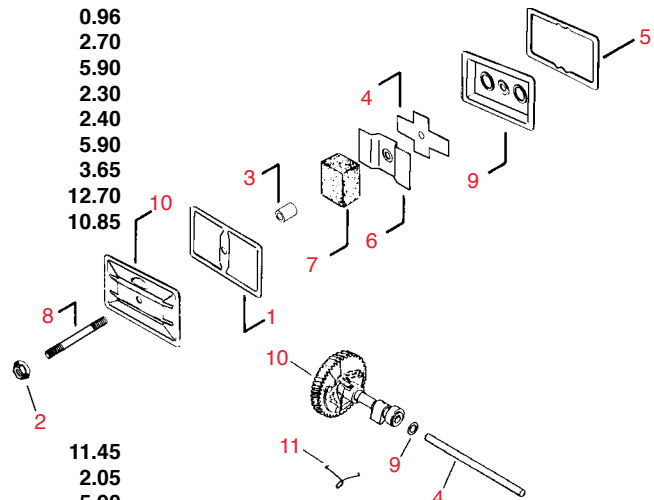

Breather & Vent - Group 3

1	RK275144	275144	Kohler Gasket	1	2.60
2	RKX7991	X-799-1	Kohler Palnut	1	0.96
3	RK231032	231032	Kohler Seal, Breather	1	2.70
4	RK235047	235047	Kohler Reed, Breather	1	5.90
5	RK235048	235048	Kohler Gasket, Valve Cover	1	2.30
6	RK235117	235117	Kohler Baffle, Breather	1	2.40
7	RK235118	235118	Kohler Filter, Breather	1	5.90
8	RK275220	275220	Kohler Stud, Valve Cover	1	3.65
9	RK235631	235631	Kohler Plate, Breather	1	12.70
10	RKA235418	A-235418-S	Kohler Cover, Valve, Incl. #6 & 7	1	10.85