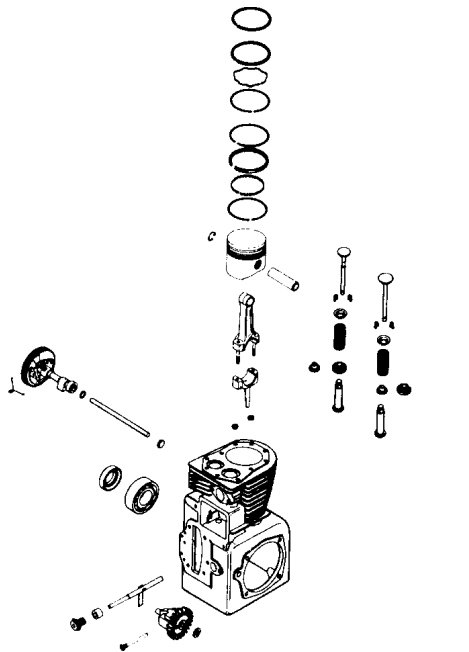

Genuine Kohler Miniblock
Includes Gasket Set with Seals
R&R Part # RK4578223
1,064.15