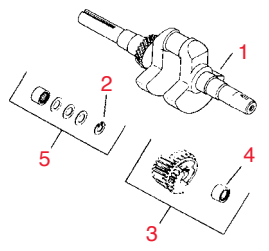

Free Freight
On all orders over $500
Continental USA Only

First Aid Kits
Kits for 25 to 100 Persons • See page 326