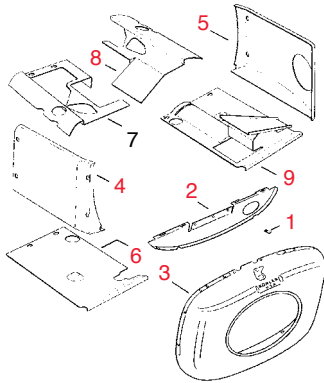

Item No.	R&R Part No.	KOHLER Part No.	Description	Qty. Req.	Discounted Price Each
Air Intake - Group 1					
1	RK2504106	2504106	Kohler Gasket	1	1.10
2	RK277116	277116	Kohler Brace, Elbow	1	8.70
3	RK4875402	48 754 02	Kohler Kit, Elbow	1	30.05
4	RK4852901	48 529 01	Kohler Support, Air Cleaner	1	60.35
	RK4815504	48 155 04	Kohler Connector	1	4.65