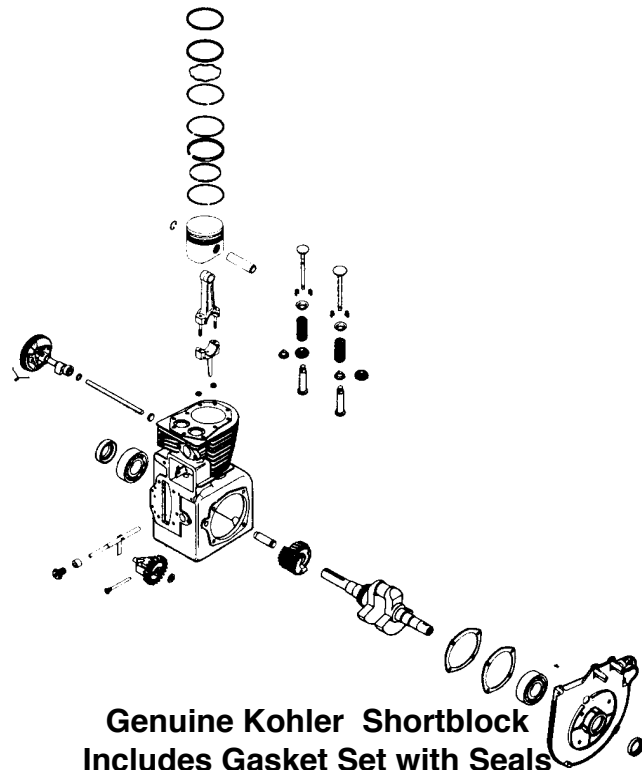

Equipment Parts

Quality
Since 1971

996

Genuine Kohler Miniblock
Includes Gasket Set with Seals
R&R Part # RK4578223
1,064.15

Genuine Kohler Shortblock
Includes Gasket Set with Seals
R&R Part # RK4552257
1,175.70