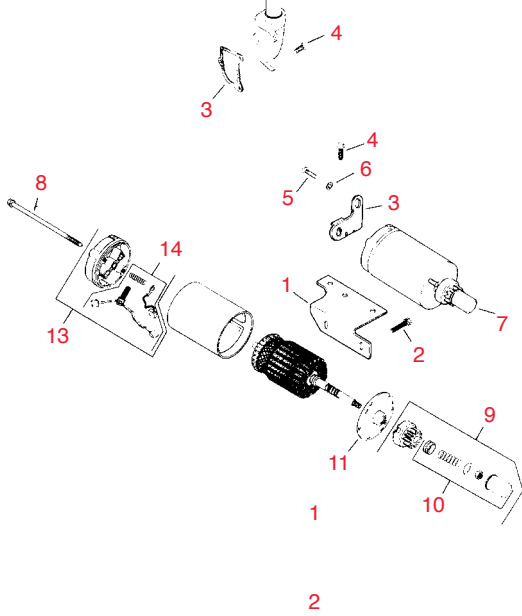

Dipstick - Group 10					
1	RK4702906	47 029 06	Kohler Tube, Oil Fill		39.10
2	RK4703827	47 038 27	Kohler Dipstick		11.15
3	RK237064	237064	Kohler Gasket		3.35
4	RKX1312	X-131-2	Kohler Screw, R.H.		0.47
5	RK4115301	41 153 01	Kohler O-Ring		1.80

Electric Start - Group 11					
1	RK4712629	47 126 29	Kohler Bracket, Solenoid		13.55
2	RKX1592	X-159-2	Kohler Screw, H.C. Sems 3/8-16x1		1.30
3	RK4512617	45 126 17	Kohler Brace, Tail		2.30
4	RKX6762	X-67-62	Kohler Screw, Hex. Wash. Hd. 1/4-20x3/4		0.83
5	RKX6783	X-67-83	Kohler Screw, Hex. Wash. Hd. 1/4-20x3/8		0.23
6	RK2545003	25 450 03	Kohler Tag, Caution		0.42
7	RK4109806	41 098 06	Kohler Starter Assy		148.50
8	RK4108619	41 086 19	Kohler Bolt, Thru 1/4-20x5 1/16		9.75
9	RK4175533	47 755 07	Kohler Kit, Drive		77.65
10	RK4175533	41 755 33	Kohler Kit, Drive Parts		77.65
11	RK4108105	41 081 05	Kohler Cap, Drive End		40.30
14	RK8275528	52 755 15	Kohler Kit, Brush		34.80