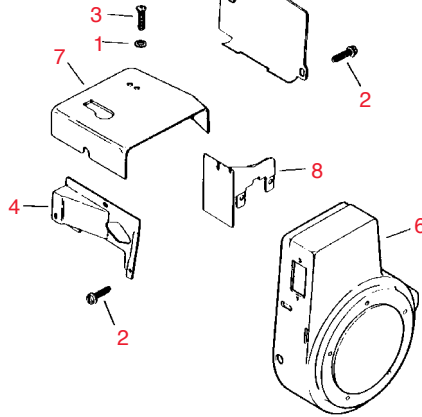

Item No.	R&R Part No.	KOHLER Part No.	Description	Qty. Req.	Discounted Price Each
Air Intake - Group 1					
1	RKX1672	X-167-2	Kohler Screw, H.C. 10-32 x 5/16	3	0.47
2	RKX2767	X-276-7	Kohler Nut, Wing	1	0.39
3	RK4509401	45 094 01	Kohler Base, Air Cleaner	1	23.75
4	RK4508201	45 082 01	Kohler Cover, Air Cleaner	1	28.50
5	RK4508302	45 083 02	Kohler Element	1	9.90
6	RK4508301	45 083 01	Kohler Precleaner, Element	1	5.15
7	RK275341	275341	Kohler Gasket, Air Horn	1	2.05
	RK2511307	25 113 07	Kohler Decal, Air Cleaner	1	1.00