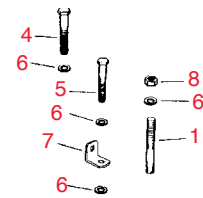

Item No.	R&R Part No.	KOHLER Part No.	Description	Qty. Req.	Discounted Price Each
Crankcase - Group 7					
1	RKX7531	X-75-31	Use RK4713901		
1	RK4713901	47 139 01	Kohler Plug, Pipe	1	2.40
2	RKX1326	X-132-6	Kohler Screw, H.C. 1/4-20 x 1/2	4	0.81
3	RKX1592	X-159-2	Kohler Screw, H.C. 3/8-16 x 1	4	1.30
4	RKX23011	X-230-11	Kohler Plug	1	0.47
5	RKX27130	X-271-30	Use RK4703206		
5	RK4703206	47 032 06	Kohler Seal, Front Oil	1	7.15
6	RKX3799	X-379-9	Use RK4703207		
6	RK4703207	47 032 07	Kohler Seal, Rear Oil	1	7.15
7	RK235025	235025	Kohler Gasket, Cover	1	3.50
8	RK235026	235026	Kohler Cover, Camshaft	1	8.05
9	RK235070	235070	Kohler Gasket	A/R	2.40
10	RK235125	235-125-S	Kohler Shaft, Governor	1	28.20
11	RK235376	235376	Kohler Bearing, Ball	2	75.45
12	RK235757	235757	Kohler Gasket	2	4.10
13	RK236559	236559	Kohler Shaft	1	11.60
14	RK4515602	45 156 02	Kohler Plate, Bearing	1	126.40
15	RKB237836	B-237836	Use RK4778282		
15	RK4778282	47 782 82	Use RK4778298		
15	RK4778298	47 782 98	Kohler Block, Cylinder Miniblock	1	895.30
16	RK230265	230265	Kohler Insert, intake	2	30.00
17	RK235007	235007-S	Kohler Guide, Valve	2	10.05
18	RK234866	234866	Kohler Bearing	1	2.70
Crankshaft - Group 8					
1	RKX26934	X-269-34	Kohler Retainer	2	0.73
2	RK4701402	47 014 02	Use RK4514219		
2	RK4514219	45 142 19	Kohler Crankshaft	1	321.00
3	RK4704201	47 042 01	Use RK4504303		
3	RK4504303	45 043 03	Kohler Gear Assy.	2	65.45
4	RK4703001	47 030 01	Kohler Bearing, Needle	2	8.75
5	RK4775501	47 755 01	Kohler Kit, Spacer	1	22.75
6	RK10355	10355	Kohler Timing Tool,	1	8.75
Cylinder Head - Group 9					
1	RK237522	237522	Kohler Stud	A/R	5.80
2	RK237658	237658	Use RK4704115		
2	RK4704115	47 041 15	Kohler Gasket, Cylinder Head	1	9.35
3	RK237670	237670	Kohler Head, Cylinder	1	113.25
4	RK270158	270158	Kohler Screw, H.C. 3/8-16 x 1 1/2 A/R		2.70
5	RK270721	270721	Kohler Screw, H.C.	A/R	3.65
6	RK270889	270889	Kohler Washer	9	2.70
7	RK4744501	47 445 01	Use RK4744502		
7	RK4744502	47 445 02	Kohler Strap, Lifting	1	2.05
8	RK2510024	X-83-2	Kohler Nut, Hex 3/8-16	1	1.00
Dipstick - Group 10					
1	RK237012	237012	Use RK4712308		
1	RK4712308	47 123 08	Kohler Tube, Oil Fill	1	21.05
2	RK237013	237013	Kohler Dipstick	1	13.30