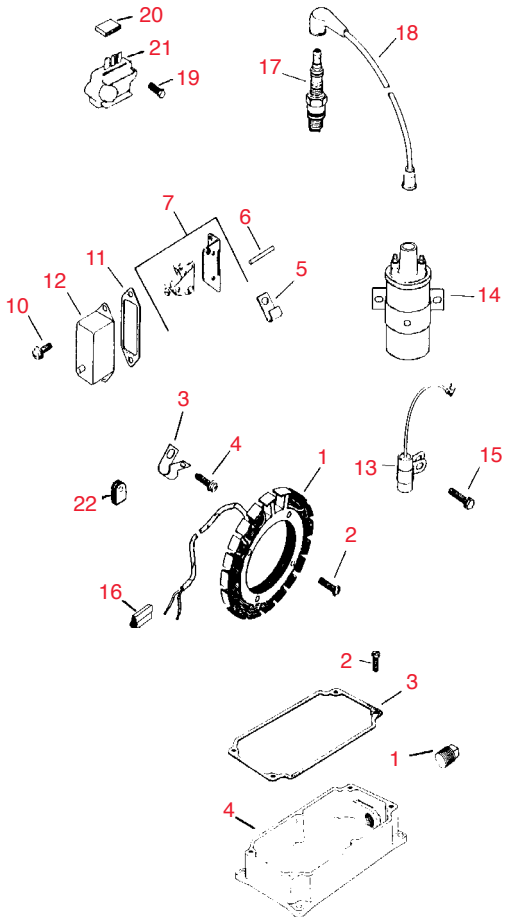

Item No.	R&R Part No.	KOHLER Part No.	Description	Qty. Req.	Discounted Price Each
Ignition - Group 18					
1	RK237878	237878	Kohler Kit, Stator (15 amp.)	1	76.10
2	RKX7781	X-778-1	Use RKX6751		
2	RKX6751	X-675-1	Kohler Screw, R.H. 10-24 x 3/4	4	0.94
3	RKX7281	X-728-1	Kohler Clip	1	0.93
4	RKX6759	X-67-59	Kohler Screw, Sheet Metal	1	0.39
5	RK275303	275303	Kohler Clip	1	2.05
6	RK4741104	47 411 04	Kohler Rod, Breaker	1	8.20
7	RK4715003	47 150 03	Kohler Breaker Assembly	1	10.10
8	RK4775703	47 757 03	Kohler Tune Up Kit	1	22.40
9	RK4775705	47 757 05	Kohler Ignition Kit	1	17.15
10	RKX1311	X-131-1	Kohler Screw, F.H.M. 10-24 x 3/8	4	0.47
11	RK5204111	52 041 11	Kohler Gasket, Cover	1	1.00
12	RK232535	232535	Kohler Cover, Breaker	1	6.40
13	RK230722	230722	Kohler Condenser	1	5.00
14	RK231281	231281	Kohler Coil	1	29.95
15	RKX1322	X-132-2	Kohler Screw, H.C. Sems 1/4-20x3/4	2	0.99
16	RK4815502	48 155 02	Kohler Connector	1	4.35
17	RK235041S	235041-S	Kohler Plug, Spark	1	4.55
18	RK238057	238057	Kohler Kit, High Tension Lead	1	20.70
19	RKX1324	X-132-4	Kohler Screw, H.C. Sems 1/4-20x12	1	0.99
20	RK236602	236602	Kohler Connector	1	3.30
21	RK4140305	41 403 05	Use RK2575503		
21	RK2575503	25 755 03	Kohler Rectifier-Regulator	1	56.95
22	RK220297	220297	Kohler Grommet	1	2.05
Oil Pan - Group 21					
1	RKX3054	X-305-4	Kohler Plug, Magnetic Drain Hex. Hd. 3/8	1	7.60
2	RKX1593	X-159-3	Kohler Screw, H.C. 3/8-16 x 1 1/4	4	1.30
3	RK235057	235057	Kohler Gasket, Pan	1	3.50
4	RK235147	235147	Kohler Base, Oil Pan	1	126.40
Piston & Rod - Group 22					
OLD STYLE PISTON					
1	RK4706709	47 067 09	Kohler Rod, Connecting (Std.)	1	45.10
1	RK4706710	47 067 10	Kohler Rod, Connecting (.010)	1	45.10
2	RK4787411	47 874 11	Kohler Piston Assy, Standard	1	131.90
2	RK4787412	47 874 12	Kohler Piston Assy, .003	1	111.55
2	RK4787413	47 874 13	Kohler Piston Assy, .010	1	131.90
2	RK4787414	47 874 14	Kohler Piston Assy, .020	1	131.90
2	RK4787415	47 874 15	Kohler Piston Assy, .030	1	131.90
3	RK4810805	48 108 05	Kohler Ring Set, Std. & .003	1	53.90
3	RK4810806	48 108 06	Kohler Ring Set, .010	1	49.40
3	RK4810807	48 108 07	Kohler Ring Set, .020	1	63.50
3	RK4810808	48 108 08	Kohler Ring Set, .030	1	63.50
4	RK4701801	47 018 01	Kohler Retainer, Pin	2	2.10
NEW STYLE MAHLE PISTON DESIGN					
5	RK4506724	45 067 24	Kohler Rod, Connecting - Standard	1	59.85
5	RK4506725	45 067 25	Kohler Rod, Connecting - .010	1	83.55
6	RK4787421	47 874 21	Kohler Piston Assy, Standard	1	166.65
6	RK4787422	47 874 22	Kohler Piston Assy, .003	1	124.95
6	RK4787423	47 874 23	Kohler Piston Assy, .010	1	160.65
6	RK4787424	47 874 24	Kohler Piston Assy, .020	1	160.65
6	RK4787425	47 874 25	Kohler Piston Assy, .030	1	124.95
7	RK4710805	47 108 05	Kohler Ring Set, Std. & .003	1	59.30
7	RK4710806	47 108 06	Kohler Ring Set, .010	1	56.55
7	RK4710807	47 108 07	Kohler Ring Set, .020	1	56.55
7	RK4710808	47 108 08	Kohler Ring Set, .030	1	56.55
4	RK4701801	47 018 01	Kohler Retainer, Pin	2	2.10

Order parts according to design used on engine

Free Freight
On all orders over $500
Continental USA Only

Safety Vest

High Visible Protection • See page 334