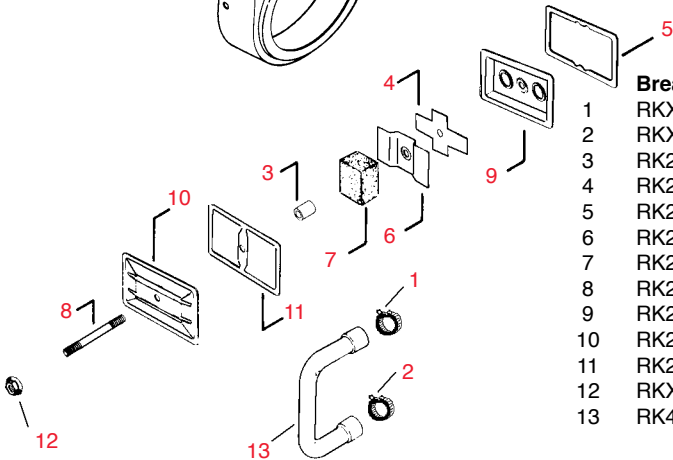

Baffles & Shroud - Group 2					
1	RKX2553	X-25-53	Kohler Washer	1	0.81
2	RKX1322	X-132-2	Kohler Screw, H.C. 1/4-20 x 3/4	5	0.99
3	RKX1326	X-132-6	Kohler Screw, H.C. 1/4-20 x 1/2	2	0.81
4	RK235652	235652	Kohler Baffle, Side Air	1	6.60
5	RK4702718	47 027 18	Kohler Housing, Blower	1	104.05
6	RK237677	237677	Kohler Baffle, Cylinder	1	15.30
7	RK235054	235054	Kohler Baffle, Head	1	10.65

Breather & Vent - Group 3					
1	RKX4263	X-426-3	Kohler Clamp, Hose	1	2.80
2	RKX4269	X-426-9	Kohler Clamp, Hose	1	2.55
3	RK231032	231032	Kohler Seal, Breather	1	2.70
4	RK235047	235047	Kohler Reed, Breather	1	5.90
5	RK235048	235048	Kohler Gasket, Breather Plate	1	2.30
6	RK235117	235117	Kohler Baffle, Breather	1	2.40
7	RK235118	235118	Kohler Filter, Breather	1	5.90
8	RK275220	275220	Kohler Stud, Valve Cover	1	3.65
9	RK235631	235631	Kohler Plate, Breather	1	12.70
10	RK275839	275839	Kohler Cover, Valve	1	37.80
11	RK275144	275144	Kohler Gasket	1	2.60
12	RKX7991	X-799-1	Kohler Palnut 1/4-20	1	0.96
13	RK4732602	47 326 02	Kohler Hose	1	16.95