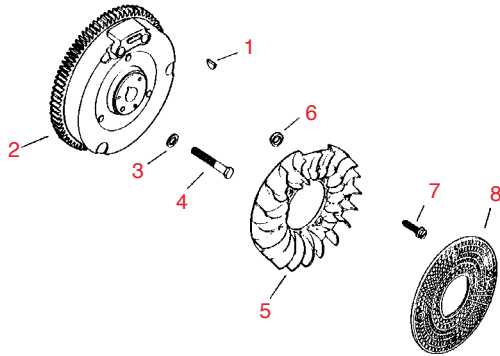

Free Freight
On all orders over \$500
Continental USA Only

Heavy Duty Hose Reels

Premium Coxreels Air and Water Hose Reels - See page 410

Item No.	R&R Part No.	KOHLER Part No.	Description	Qty. Req.	Discounted Price Each
Crankcase - Group 7					
1	RK4713901	47 139 01	Kohler Plug, Hex. Ctsk. 3/4 N.P.T.F	1	2.40
2	RK4704109	47 041 09	Kohler Gasket, Bearing Plate	1	1.55
3	RKX23011	X-230-11	Kohler Plug, Expansion	1	0.47
4	RK4703206	47 032 06	Kohler Seal, Front Oil	1	7.15
5	RK4703207	47 032 07	Kohler Seal, Rear Oil	1	7.15
6	RK235025	235025	Kohler Gasket, Camshaft Cover	1	3.50
7	RK235026	235026	Kohler Cover, Camshaft	1	8.05
8	RK4742205	47 422 05	Kohler Gasket, Shim	A/R	1.45
9	RK235125	235125-S	Kohler Shaft, Governor Gear	1	28.20
10	RK236559	236559	Kohler Shaft, Balance Gear Stub	2	11.60
11	RK235376	235376	Kohler Bearing, Ball	2	75.45
12	RK4714607	47 146 07	Use RK4714611		
12	RK4714611	47 146 11	Kohler Plate, Bearing	1	106.05
13	RKX1326	X-132-6	Kohler Screw, H.C. 1/4-20 x 1/2	4	0.81
14	RKX1592	X-159-2	Kohler Screw, H.C. 3/8-16 x 1	4	1.30
15	RK4578227	45 782 27	Use RK4578228		
15	RK4578228	45 782 28	Kohler Block, Cylinder Miniblock	1	885.75
16	RK230265	230265	Kohler Insert, Valve	2	30.00
17	RK235007	235007-S	Kohler Guide, Valve	2	10.05
18	RK234866	234866	Kohler Bearing	1	2.70
Crankshaft - Group 8					
1	RK4714240	47 142 40	Use RK4514219		
1	RK4514219	45 142 19	Kohler Kit, Crankshaft	1	321.00
2	RKX26934	X-269-34	Kohler Retainer	2	0.73
3	RK4504303	45 043 03	Kohler Gear Assy.	2	65.45
4	RK4703001	47 030 01	Kohler Bearing, Needle	2	8.75
5	RK4775501	47 755 01	Kohler Kit, Spacer	1	22.75
Cylinder Head - Group 9					
1	RK4504116	45 041 16	Use RK4504117		
1	RK4504117	45 041 17	Kohler Gasket, Cylinder Head	1	9.60
2	RK4501509	45 015 09	Kohler Head, Cylinder	1	118.15
3	RK270158	270158	Kohler Screw, H.C. 3/8-16 x 1 1/2	9	2.70
4	RK4708617	47 086 17	Kohler Screw, Hex. Socket Hd.	1	12.60
5	RK270889	270889	Kohler Washer	10	2.70
6	RK4744502	47 445 02	Kohler Strap, Lifting	1	2.05
Dipstick - Group 10					
1	RK4712308	47 123 08	Kohler Tube, Oil Fill	1	21.05
2	RK237013	237013	Kohler Dipstick	1	13.30
Electric Start - Group 11					
1	RK4712629	47 126 29	Kohler Bracket, Solenoid	1	13.55
2	RKX1592	X-159-2	Kohler Screw, H.C. Sems 3/8-16x12		1.30
3	RK4512617	45 126 17	Kohler Brace, Tail	1	2.30
4	RKX6762	X-67-62	Kohler Screw, Hex. Wash. Hd. 1/4-20x3/4	1	0.83
5	RKX6783	X-67-83	Kohler Screw, Hex. Wash. Hd. 1/4-20x3/8	1	0.23
6	RK2545003	25 450 03	Kohler Tag, Caution	1	0.42
7	RK4109806	41 098 04	Kohler Starter Assy	1	148.50
8	RK4108619	41 086 19	Kohler Bolt, Thru 1/4-20x5 1/16	2	9.75
9	RK4775507	47 755 07	Kohler Kit, Drive	1	
11	RK4108105	41 227 03	Kohler Cap, Drive End	1	40.30
13	RK5222703	41 227 04	Discontinued	1	
14	RK8275528	52 755 15	Kohler Kit, Brush	1	34.80