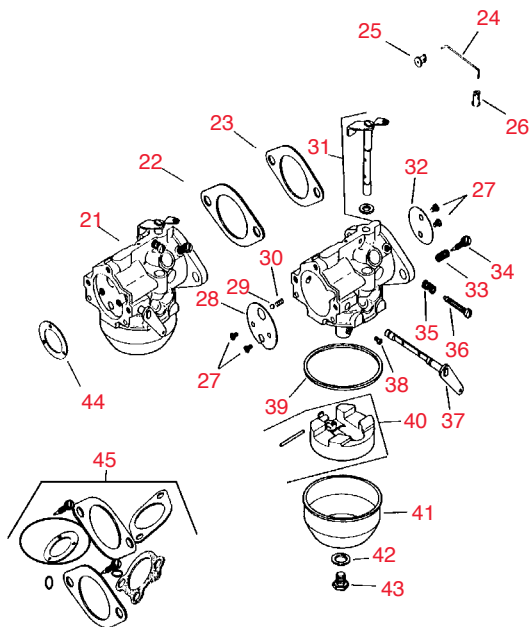

FOR ENGINES BUILT AFTER SERIAL #1802100003

USE THE FOLLOWING PARTS: