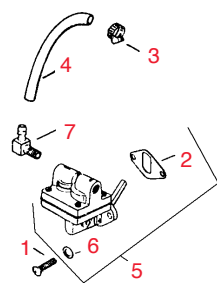

Item No.	R&R Part No.	KOHLER Part No.	Description	Qty. Req.	Discounted Price Each
Exhaust - Group 12					
1	RK235899	235899	Use RK4107219		
1	RK4107219	47 072 19	Kohler Stud	2	3.10
2	RK235122	235122	Kohler Gasket, Exhaust Flange	2	2.70
Flywheel - Group 13					
1	RK4702528	47 025 28	Kohler Flywheel	1	282.05
2	RK4775515	47 755 15	Kohler Kit, Grass Screen	1	23.65
3	RK4708608	47 086 08	Kohler Screw, pozidriv T.H. 1/4-20x5/84		1.80
Before Serial No. 15139547 Use:					
4	RKX28617	X-286-17	Kohler Key, Square	1	0.73
5	RKX25104	X-25-104	Kohler Washer, Plain 5/8	1	0.91
6	RKX11914	X-119-14	Use RK2510002		
6	RK2510002	25 100 02	Kohler Nut, Lock 5/8-18	1	1.25
After Serial No. 15139546 Use:					
7	RKX463	X-46-3	Kohler Key, Woodruff	1	0.93
8	RK5246815	52 468 15	Kohler Washer, Plain	1	2.05
9	RK2508624	25 086 24	Kohler Screw, Hex. Mach. 3/8-24 x 1 1/8	1	1.25
Fuel Pump - Group 14					
1	RKX1742	X-174-2	Kohler Screw, F.H.M. 1/4-20 x 3/4	2	0.47
1	RK4704104	47 041 04	Use RK2504109		
2	RK2504109	25 041 05	Kohler Gasket, Fuel Pump	1	1.15
3	RKX4269	X-426-9	Kohler Clamp, Hose	1	2.55
4	RKX8101	X-810-1	Use RK2535301		
4	RK2535301	25 343 01	Kohler Line, Fuel	1	2.70
5	RK4755904	47 559 04	Kohler Fuel Pump w/Gasket	1	40.45
6	RKX2563	X-25-63	Kohler Washer, Plain	2	0.93
7	RK2515502	25 155 02	Kohler Connector, 90° Hose	1	0.47
Governor - Group 17					
1	RK2546801	25 468 01	Kohler Washer	1	1.00
2	RKX40080	X-400-80	Kohler Spacer	1	0.83
3	RK231355	231355	Kohler Pin, Governor Stop	1	3.35
4	RK235278	235278	Kohler Retainer, Rod	1	2.05
5	RK235476	235476	Kohler Bushing	1	4.90
6	RK235496	235496	Kohler Spring, Governor	1	4.75
7	RK237022	237022	Kohler Washer, Thrust	1	2.40
8	RKA236294	A-236294-S	Kohler Kit, Governor Gear (Incl. thrust washer)	1	20.30
9	RKA235256	A-235256-S	Kohler Kit, Governor Cross Shaft (Incl. spacer)	1	9.15
10	RKA237653	A-237653	Kohler Lever, Governor Assy.	1	22.30
11	RKX7761	X-776-1	Kohler Screw, sems 1/4-20 x 1 1/4	1	1.30
12	RKX7991	X-799-1	Kohler Palnut 1/4-20	1	0.96
13	RKA236895	A-236895	Kohler Bracket, Speed Control	1	14.95
14	RKX2563	X-25-63	Kohler Washer, Plain 1/4	1	0.93
15	RKX25102	X-25-102	Kohler Washer, Plain 1/4	1	0.97
16	RK4108620	X-51-8	Kohler Screw, R.H.M. 8-32 x 1/4	1	1.00
17	RKX1329	X-132-9	Kohler Screw, H.C. Sems 1/4-20x1 1/4	1	0.99
18	RK4875510	47 755 10	Kohler Kit, Clamp	1	7.45
19	RK235084	235084	Kohler Bracket, Adjusting Screw	1	3.65
20	RK235085	235085	Kohler Spacer	1	3.65
21	RK235086	235086	Kohler Bracket	1	2.30
22	RK275690	275690	Kohler Washer, Tension	1	2.10