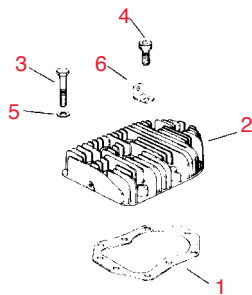

Item No.	R&R Part No.	KOHLER Part No.	Description	Qty. Req.	Discounted Price Each
Cylinder Head - Group 9					
1	RK4504117	45 041 17	Kohler Gasket, Cylinder Head	1	9.60
2	RK4501509	45 015 09	Kohler Head, Cylinder	1	118.15
3	RK270158	270158	Kohler Screw, H.C. 3/8-16 x 1 1/2	9	2.70
4	RK4708617	47 086 17	Kohler Screw, Hex. Socket Hd. 3/8-16 x 1	1	12.60
5	RK270889	270889	Kohler Washer	10	2.70
6	RK4744502	47 445 02	Kohler Strap, Lifting	1	2.05