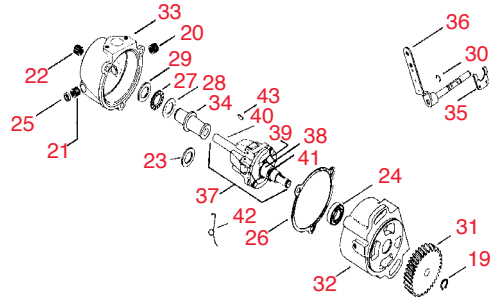

Item No.	R&R Part No.	KOHLER Part No.	Description	Qty. Req.	Discounted Price Each
Governor - Group 17					
1	RK2513960	X-75-23	Kohler Plug	1	1.00
2	RK277078	277078	Kohler Gasket, Governor Housing	1	2.80
3	RK271151	271151	Kohler Rod, Throttle	1	3.80
4	RK4520803	45 208 03	Kohler Body, Ball Joint	1	6.40
5	RKX4898	X-489-8	Kohler Rod, Breaker Push	1	2.15
6	RK5204111	52 041 11	Kohler Gasket, Breaker Cover	1	1.00
7	RK220074	220074	Kohler Diaphragm	1	3.00
8	RK232535	232535	Kohler Cover, Breaker	1	6.40
9	RK271547	271547	Kohler Spring, Governor	1	11.15
10	RK275691	275691	Kohler Screw, Shoulder	1	5.90
11	RK277073	277073	Kohler Gasket	1	2.30
12	RK277080	277080	Kohler Lever, Throttle	1	12.60
13	RKA277905	A-277905	Kohler Housing, Breather	1	24.70
14	RK277341	277341	Kohler Washer, Tension	1	2.40
15	RK4815003	48 150 03	Kohler Breaker	1	20.20
16	RK4819401	48 194 01	Kohler Joint, Ball	1	4.10
17	RK4875510	48 755 10	Kohler Kit, Clamp	1	7.45
18	RK4831028	48 310 28	Kohler Governor Assy.	1	434.65
19	RKX26915	X-269-15	Kohler Ring, Retaining	1	0.99
20	RKX2932	X-293-2	Kohler Bearing, Needle	1	9.00
21	RKX2933	X-293-3	Kohler Bearing, Needle	1	8.25
22	RK4803002	48 030 02	Kohler Bearing, Needle	1	16.30
23	RK237022	237022	Kohler Washer	1	2.40
24	RK240202	240202	Kohler Bearing, Ball	1	34.30
25	RK275055	275055	Kohler Seal, Oil	1	11.15
26	RK277099	277099	Kohler Gasket, Governor Cover	1	2.70
27	RK277100	277100	Kohler Bearing, Roller Thrust	1	8.85
28	RK277101	277101	Kohler Race, Thrust Bearing	1	3.50
29	RK277102	277102	Kohler Race, Thrust Bearing	1	5.10
30	RK277104	277104	Kohler Ring, Retaining	1	2.05
31	RK4804311	277561	Kohler Gear, Governor	1	21.90
32	RK4808102	48 081 02	Kohler Housing	1	101.50
33	RK4809605	48 096 05	Kohler Cover, Governor	1	92.95
34	RK4875501	48 755 01	Kohler Kit, Sleeve	1	14.70
35	RK4847102	48 471 02	Kohler Yoke, Governor	1	3.00
36	RK4808703	48 087 03	Kohler Lever, Governor	1	59.35
37	RK4842008	48 420 08	Kohler Shaft, Governor Assy.	1	308.35
38	RKX2694	X-269-4	Kohler Ring, Retaining	1	0.99
39	RK230080	230080	Kohler Pin, Flyweight	2	3.50
40	RK277007	277007	Kohler Shaft, Governor	1	71.05
41	RK277114	277114	Kohler Flyweights	2	6.60
42	RK4808901	48 089 01	Kohler Spring	2	2.70
43	RKX2808	X-280-8	Kohler Pin, Roll	1	0.99

Ignition - Group 18					
1	RK210281	210281	Kohler Clip, Cable	2	2.40
2	RK230722	230722	Kohler Condensator	1	5.00
3	RK235041S	235041-S	Kohler Plug, Spark	2	4.55
4	RK236602	236602	Kohler Connector	1	3.30
5	RK4815502	48 155 02	Kohler Connector	1	4.35
6	RK271694	271694	Kohler Plate, Coil Mounting	1	5.00
7	RK277375	277375	Kohler Coil	1	140.85
8	RK2575503	25 755 03	Kohler Kit, Rectifier, Regulator	1	56.95
9	RK237878	237878	Kohler Kit, Stator	1	76.10
10	RK4834803	48 348 08	Kohler Lead, Hi-Tension	1	15.30
11	RK4834804	48 348 04	Kohler Lead, Hi-Tension	1	12.60
12	RK4808801	48 088 01	Kohler Bracket, Coil	1	27.35
13	RK2551808	25 518 08	Kohler Lead, 14 Ga. 11"	1	4.40
14	RK2551813	25 518 13	Kohler Lead, 14 Ga. 9"	1	2.70

Order Factory Direct 800-528-3446
Fax 520-294-1045 • www.rrproducts.com

All original equipment manufacturers names and part numbers are used for identification purposes only, and we are in no way implying that our products are original equipment parts. Prices subject to change without notice.