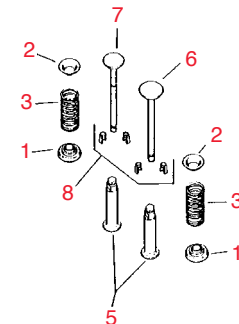

Equipment Parts

Quality
Since 1971

521

Item No.	R&R Part No.	KOHLER Part No.	Description	Qty. Req.	Discounted Price Each
Air Intake - Group 1					
1	RKX1672	X-167-2	Kohler Screw, H.C. 10-32 x 5/16	3	0.47
2	RKX2767	X-276-7	Kohler Nut, Wing	1	0.39
3	RK235101	235101	Kohler Base, Air Cleaner	1	23.05
4	RK235102	235102	Kohler Cover, Air Cleaner	1	19.40
5	RK235116	235116	Kohler Element	1	8.95
6	RK275341	275341	Kohler Gasket, Air Horn	1	2.05
7	RK237421	237421	Kohler Precleaner Element	1	3.85
8	RKA235100	A-235100	Kohler Air Cleaner Assy.	1	50.55
	RK2511307	25 113 07	Kohler Decal, Air Cleaner (Not Illustrated)	1	1.00

Camshaft & Valves - Group 4					
1	RK230020	230020	Use RK5241301		
1	RK5241301	52 413 01	Kohler Rotator	2	11.45
2	RK235011	235011	Kohler Retainer, Spring Upper	2	2.05
3	RK235168	235168	Kohler Spring, Valve	2	5.90
4	RK235193	235193	Use RK4738009		
4	RK4738009	47 380 09	Kohler Pin, Camshaft	1	8.60
5	RKD235327	D-235327	Kohler Tappet	2	19.30
6	RK235582	235582	Kohler Valve, Intake	1	52.45
7	RK237672	237672	Kohler Valve, Exhaust	1	36.80
8	RK4175510	41 755 10	Kohler Kit, Retainer	2	4.10
9	RK275066	275066	Kohler Spacer, Camshaft .005	A/R	2.70
9	RK275067	275067	Kohler Spacer, Camshaft .010	A/R	2.70
10	RK4701009	47 010 09	Kohler Camshaft Assy.	1	94.25
11	RK4708901	47 089 01	Kohler Spring, Actuating	1	3.50

Item No.	R&R Part No.	KOHLER Part No.	Description	Qty. Req.	Discounted Price Each
----------	--------------	-----------------	-------------	-----------	-----------------------

Carburetor - Group 5

1	RKX3911	X-391-1	Use RK2515502		
1	RK2515502	25 155 02	Kohler Connector	1	0.47
2	RK200380	200380	Kohler Spring, Idle Fuel	1	2.70
3	RKX7701	X-770-1	Kohler Screw, Slt'd. Hd.	2	1.30
4	RKA236919	A-236919	Kohler Bracket Assy., Choke	1	7.30
5	RK235603	235603	Kohler Clip, Choke Cable	1	2.05