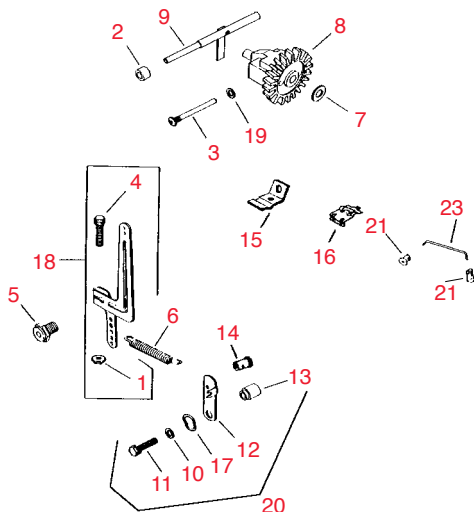

Item No.	R&R Part No.	KOHLER Part No.	Description	Qty. Req.	Discounted Price Each
Flywheel - Group 13					
1	RK4702524	47 025 24	Kohler Flywheel	1	339.20
2	RK4775515	47 755 15	Kohler Kit, Grass Screen	1	23.65
3	RKX25104	X-25-104	Kohler Washer 5/8	1	0.91
3	RKX11914	X-119-14	Use RK2510002		
4	RK2510002	25 100 02	Kohler Nut, Lock 5/8-18	1	1.25
5	RK4708608	47 086 08	Kohler Screw, Pozidriv T.H.	1	1.80
6	RKX28617	X-286-17	Kohler Key, Square	1	0.73

Fuel Pump - Group 14					
1	RKX1742	X-174-2	Kohler Screw, F.H.M. 1/4-20 x 3/4	2	0.47
2	RK4704104	47 041 04	Use RK2504105		
2	RK2504109	25 041 05	Kohler Gasket, Fuel Pump	1	1.15
3	RK4755904	47 559 04	Kohler Pump, Fuel Assy.	1	40.45
4	RK2515502	25 155 02	Kohler Connector, 90° Hose	1	0.47
5	RKX39111	X-391-11	Kohler Clamp, Hose	1	3.80
6	RK4135311	41 353 11	Kohler Line, Rubber Fuel	1	5.10