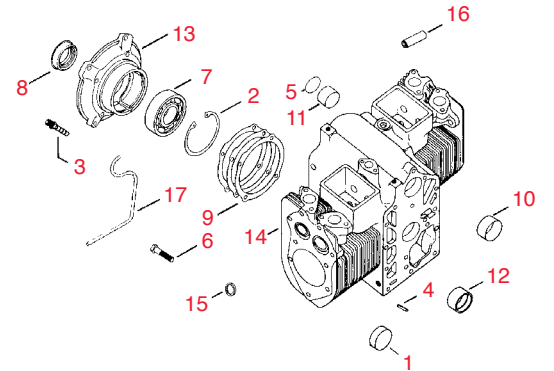

Crankcase - Group 7					
1	RK4713901	47 139 01	Kohler Plug	2	2.40
2	RKX26931	X-269-31	Kohler Ring, Retaining	1	13.80
3	RKX343	X-343	Kohler Connector	2	3.35
4	RKX5992	X-599-2	Kohler Pin	2	0.99
5	RK160037	160037	Kohler Plug, Welch	1	2.35
6	RK270956	270956	Kohler Screw, H.C.	4	2.60
7	RK277062	277062	Kohler Bearing, Ball	1	97.80
8	RK277065	277065	Kohler Seal, Rear Oil	1	11.85
9	RK277087	277087	Kohler Gasket, Closure Plate	1	4.65
10	RK4815803	48 158 02	Kohler Bushing	1	12.80
11	RK277039	277039	Kohler Bushing	1	13.60
12	RK4803006	48 030 03	Kohler Bearing	1	36.00
13	RK4800913	48 009 13	Kohler Plate, Rear Closure	1	235.90
14	RK4800506	48 005 06	Kohler Block, Cylinder Miniblock	1	1,216.35
15	RK230265	230265	Kohler Insert, Exhaust Valve	1	30.00
16	RK235007	235007-S	Kohler Guide, Valve	2	10.05
17	RK4835304	48 353 04	Kohler Line, Oil	1	12.60

Crankshaft - Group 8					
1	RKX4215	X-42-15	Kohler Key, Woodruff	1	1.15
2	RKX26930	X-269-30	Kohler Ring, Retaining	1	3.05
3	RKX26932	X-269-32	Kohler Ring, Retaining	1	1.70
4	RK4804315	277009	Kohler Gear, Crankshaft	1	70.75
5	RK4801419	48 014 19	Kohler Crankshaft Assy.	1	600.15
	RK4875521	48755-21	Kohler Spline, Insert Key	1	80.10
	RKX26944	X-269-44	Kohler Ring, Retaining	1	1.30