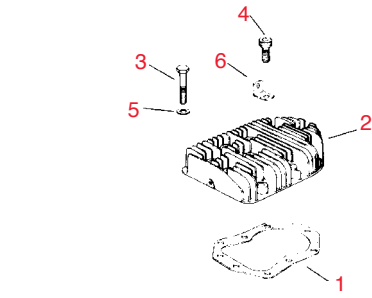

Item No.	R&R Part No.	KOHLER Part No.	Description	Qty. Req.	Discounted Price Each
Cylinder Head - Group 9					
1	RK4504116	45 041 16	Use RK4504117		
1	RK4504117	45 041 17	Kohler Gasket, Cylinder Head		9.60
2	RK4501509	45 015 09	Kohler Head, Cylinder		118.15
3	RK270158	270158	Kohler Screw, H.C. 3/8-16 x 1 1/2		2.70
4	RK4708617	47 086 17	Kohler Screw, Hex. Socket Hd. 3/8-16 x 1		12.60
5	RK270889	270889	Kohler Washer		2.70
6	RK4744502	47 445 02	Kohler Strap, Lifting		2.05