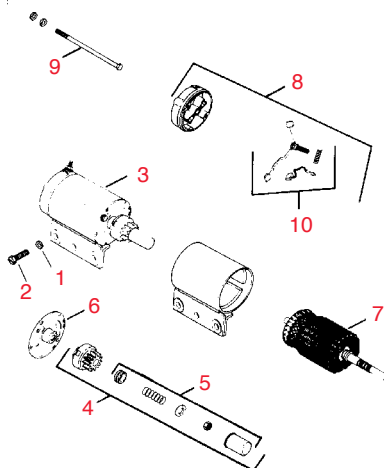

Dipstick - Group 10					
1	RKA235092	A-235092	Kohler Dipstick	1	14.65

Electric Start - Group 11					
1	RKX221	X-22-1	Kohler Washer 3/8	2	0.99
2	RK234948	234948	Kohler Screw, H.C. 3/8-16 x 1 11/32	2	3.00
3	RKA237534	A-237534	Use RK4509807		
3	RK4509809	45 098 07	Kohler Starter Assy	1	139.85
4	RK4575515	47 755 07	Kohler Kit, Drive	1	79.25
6	RK4508105	4508105	Kohler Cap, Drive End	1	40.30
7	RK4717001	47 170 01	Kohler Armature	1	158.25
9	RK237649	237649	Kohler Thru Bolt with Washer	2	9.50
10	RK4875515	48 755 15	Use RK5275515		
10	RK8275528	52 755 15	Kohler Kit, Brush	1	34.80