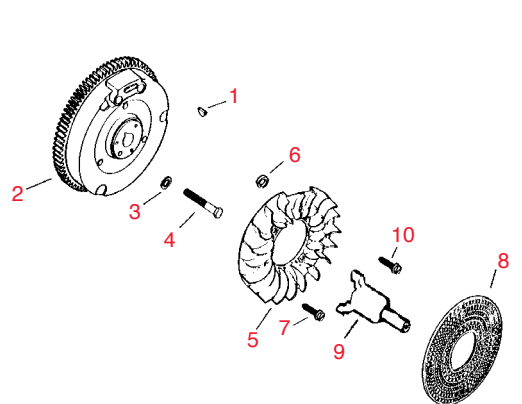

Item No.	R&R Part No.	KOHLER Part No.	Description	Qty. Req.	Discounted Price Each
Cylinder Head - Group 9					
1	RK4504116	45 041 16	Use RK4504117		
1	RK4504117	45 041 17	Kohler Gasket, Cylinder Head		9.60
2	RK4501509	45 015 09	Kohler Head, Cylinder		118.15
3	RK270158	270158	Kohler Screw, H.C. 3/8-16 x 1 1/2		2.70
4	RK4708617	47 086 17	Kohler Screw, Hex. Socket Hd. 3/8-16 x 1		12.60
5	RK270889	270889	Kohler Washer		2.70
6	RK4744502	47 445 02	Kohler Strap, Lifting		2.05

Dipstick - Group 10					
1	RK4702906	47 029 06	Kohler Tube, Oil Fill		39.10
2	RK4703827	47 038 27	Kohler Dipstick		11.15
3	RK237064	237064	Kohler Gasket		3.35
4	RKX1312	X-131-2	Kohler Screw, R.H.		0.47
5	RK4115301	41 153 01	Kohler O-Ring		1.80

Electric Start - Group 11					
1	RK4712629	47 126 29	Kohler Bracket, Solenoid		13.55
2	RKX1592	X-159-2	Kohler Screw, H.C. Sems 3/8-16x1		1.30
3	RK4512617	45 126 17	Kohler Brace, Tail		2.30
4	RKX6762	X-67-62	Kohler Screw, Hex. Wash. Hd. 1/4-20x3/4		0.83
5	RKX6783	X-67-83	Kohler Screw, Hex. Wash. Hd. 1/4-20x3/8		0.23
6	RK2545003	25 450 03	Kohler Tag, Caution		0.42
7	RK4109806	41 098 06	Kohler Starter Assy		148.50
8	RK4108619	41 086 19	Kohler Bolt, Thru 1/4-20x5 1/16		9.75
9	RK4175533	47 755 07	Kohler Kit, Drive		77.65
10	RK4175533	41 755 33	Kohler Kit, Drive Parts		77.65
11	RK4108105	41 081 05	Kohler Cap, Drive End		40.30
14	RK8275528	52 755 15	Kohler Kit, Brush		34.80

Exhaust - Group 12					
1	RK4107219	41 072 19	Kohler Stud		3.10
2	RK4504115	45 041 15	Kohler Gasket, exhaust		4.30