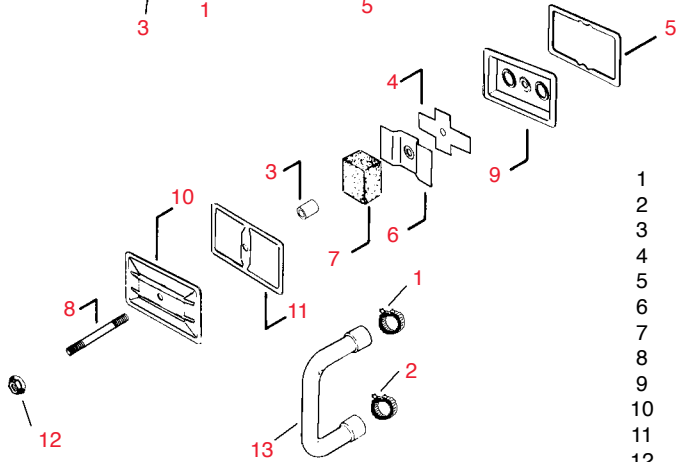

Baffles & Shroud - Group 2					
1	RKX2553	X-25-53	Kohler Washer	1	0.81
2	RKX1322	X-132-2	Kohler Screw, H.C. 1/4-20 x 3/4	5	0.99
3	RKX1326	X-132-6	Kohler Screw, H.C. 1/4-20 x 1/2	2	0.81
4	RK235652	235652	Kohler Baffle, Side Air	1	6.60
5	RK4702718	47 027 18	Kohler Housing, Blower	1	104.05
6	RK237677	237677	Kohler Baffle, Head	1	15.30
7	RK236676	236676	Kohler Baffle, Cylinder	1	8.05

Breather & Vent - Group 3					
1	RKX4263	X-426-3	Kohler Clamp, Hose	1	2.80
2	RKX4269	X-426-9	Kohler Clamp, Hose	1	2.55
3	RK231032	231032	Kohler Seal, Breather	1	2.70
4	RK235047	235047	Kohler Reed, Breather	1	5.90
5	RK235048	235048	Kohler Gasket, Breather Plate	1	2.30
6	RK235117	235117	Kohler Baffle, Breather	1	2.40
7	RK235118	235118	Kohler Filter, Breather	1	5.90
8	RK275220	275220	Kohler Stud, Valve Cover	1	3.65
9	RK235631	235631	Kohler Plate, Breather	1	12.70
10	RK275839	275839	Kohler Cover, Valve	1	37.80
11	RK275144	275144	Kohler Gasket	1	2.60
12	RKX7991	X-799-1	Kohler Palnut 1/4-20	1	0.96
13	RK4732602	47 326 02	Kohler Hose	1	16.95