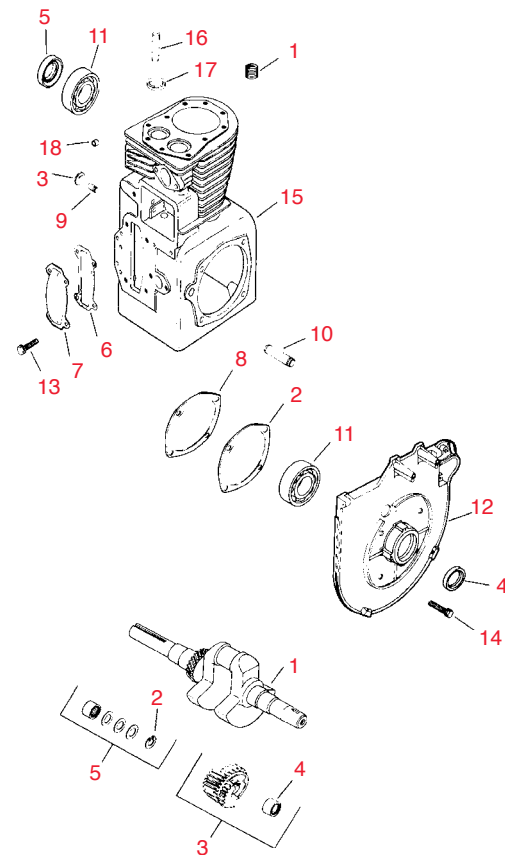

Crankcase - Group 7					
1	RK4713901	47 139 01	Kohler Plug, Hex. Ctsk. 3/4 N.P.T.F	1	2.40
2	RK4704109	47 041 09	Kohler Gasket, Bearing Plate	1	1.55
3	RKX23011	X-230-11	Kohler Plug, Expansion	1	0.47
4	RK4703206	47 032 06	Kohler Seal, Front Oil	1	7.15
5	RK4703207	47 032 07	Kohler Seal, Rear Oil	1	7.15
6	RK235025	235025	Kohler Gasket, Camshaft Cover	1	3.50
7	RK235026	235026	Kohler Cover, Camshaft	1	8.05
8	RK4742205	47 422 05	Kohler Gasket, Shim	A/R	1.45
9	RK235125	235125-S	Kohler Shaft, Governor Gear	1	28.20
10	RK236559	236559	Kohler Shaft, Balance Gear Stub	2	11.60
11	RK235376	235376	Kohler Bearing, Ball	2	75.45
12	RK4714611	47 146 11	Kohler Plate, Bearing	1	106.05
13	RKX1326	X-132-6	Kohler Screw, H.C. 1/4-20 x 1/2	4	0.81
14	RKX1592	X-159-2	Kohler Screw, H.C. 3/8-16 x 1	4	1.30
15	RK4578233	45 782 23	Kohler Block, Cylinder Miniblock	1	926.15
16	RK230265	230265	Kohler Insert, Valve	2	30.00
17	RK235007	235007-S	Kohler Guide, Valve	2	10.05
18	RK234866	234866	Kohler Bearing	1	2.70