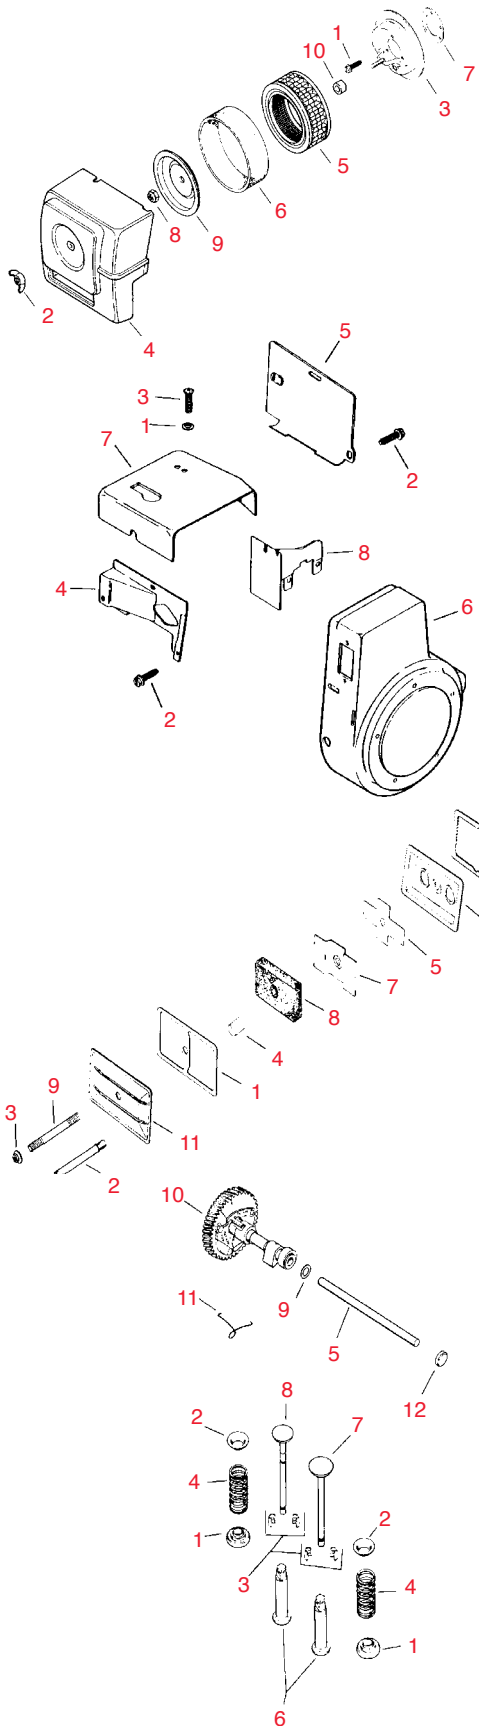

Item No.	R&R Part No.	KOHLER Part No.	Description	Qty. Req.	Discounted Price Each
Air Intake - Group 1					
1	RKX6765	X-67-65	Kohler Screw, H.C.	3	0.99
2	RKX2767	X-276-7	Kohler Nut, Wing	1	0.39
3	RK4709420	47 094 20	Kohler Base, Air Cleaner	1	27.35
4	RK4709612	47 096 12	Kohler Cover, Air Cleaner	1	50.00
5	RK4508302	45 083 02	Kohler Element	1	9.90
6	RK4508301	45 083 01	Kohler Precleaner, Element	1	5.15
7	RK4504107	45 041 07	Kohler Gasket, Air Horn	1	2.05
8	RK4110004	41 100 04	Kohler Nut, Jam	1	1.25
9	RK5208204	52 082 04	Kohler Cover, Inner	1	9.20
10	RK231032	231032	Kohler Seal	1	2.70
	RK4111302	41 113 02	Kohler Decal, Air Cleaner	1	3.00
Baffles & Shroud - Group 2					
1	RKX2553	X-25-53	Kohler Washer	1	0.81
2	RK5208611	52 086 11	Kohler Screw, Hex. Wash. Hd. 1/4-20x 5/8	6	1.35
3	RK4708608	47 086 08	Kohler Screw, Pozidriv T.H. 1/4-20 x 5/8	1	1.80
4	RK4706312	47 063 12	Kohler Baffle, Side Air	1	30.90
5	RK4706310	47 063 10	Kohler Baffle, Cylinder	1	9.50
6	RK4702742	47 027 42	Kohler Housing, Blower	1	76.95
7	RK4506308	45 063 08	Kohler Baffle, Head	1	14.25
8	RK4706307	47 063 07	Kohler Baffle, Inner	1	12.70
Breather & Vent - Group 3					
1	RK275144	275144	Kohler Gasket	1	2.60
2	RK4732603	47 326 03	Kohler Hose	1	3.10
3	RKX7991	X-799-1	Kohler Palnut, 1/4-20	1	0.96
4	RK231032	231032	Kohler Seal, Breather	1	2.70
5	RK235047	235047	Kohler Reed, Breather	1	5.90
6	RK235048	235048	Kohler Gasket, Valve Cover	1	2.30
7	RK270146	270146	Kohler Baffle, Breather	1	3.00
8	RK4705001	47 050 01	Kohler Filter, Breather	1	3.65
9	RK275220	275220	Kohler Stud, Valve Cover	1	3.65
10	RK235631	235631	Kohler Plate, Breather	1	12.70
11	RK4709601	47 096 01	Kohler Cover, Valve	1	7.60
Camshaft & Valves - Group 4					
1	RK5241301	52 413 01	Kohler Rotator	2	11.45
2	RK235011	235011	Kohler Retainer, Spring Upper	2	2.05
3	RK4175510	41 755 10	Kohler Kit, Retainer	2	4.10
4	RK235168	235168	Kohler Spring, Valve	2	5.90
5	RK4738009	47 380 09	Kohler Pin, Camshaft	1	8.60
6	RKD235327	D-235327	Kohler Tappet	2	19.30
7	RK235582	235582	Kohler Valve, Intake	1	52.45
8	RK237672	237672	Kohler Valve, Exhaust	1	36.80
9	RK275066	275066	Kohler Spacer, Camshaft .005	A/R	2.70
9	RK275067	275067	Kohler Spacer, Camshaft .010	A/R	2.70
10	RK4701011	47 010 11	Kohler Camshaft Assy.	1	78.90
11	RK4708901	47 089 01	Kohler Spring, Actuating	1	3.50
12	RKX7023	X-702-3	Kohler Plug, Cup	1	0.72

Free Freight
On all orders over $500
Continental USA Only

Self Colling Hose & Spray Gun

Never Wind a Hose Again! • See page 233