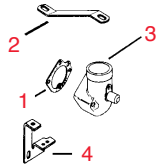

Item No.	R&R Part No.	KOHLER Part No.	Description	Qty. Req.	Discounted Price Each
Air Intake - Group 1					
1	RK2504106	2504106	Kohler Gasket	1	1.10
2	RK277116	277116	Kohler Brace, Elbow	1	8.70
3	RK4875402	48 754 02	Kohler Kit, Elbow	1	30.05
4	RK4852901	48 529 01	Kohler Support, Air Cleaner	1	60.35
	RK4815504	48 155 04	Kohler Connector	1	4.65