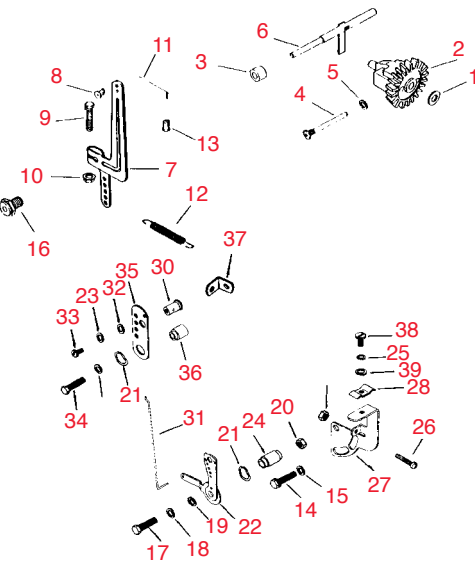

Item No.	R&R Part No.	KOHLER Part No.	Description	Qty. Req.	Discounted Price Each
Ignition - Group 18					
1	RK4758401	47 584 01	Use RK4758402		
1	RK4758403	47 584 03	Kohler Module, Ignition	1	50.75
2	RKX6751	X-156-1	Kohler Screw, H.C. Sems 10-24x7/8	2	0.94
3	RKX2579	X-25-79	Kohler Washer, Plain #10	2	0.99
4	RK210281	210281	Kohler Clip, High Tension Lead	1	2.40
5	RKX1326	X-132-6	Kohler Screw, R.H.	4	0.81
6	RK235173	235173	Kohler Clip	1	3.65
7	RKX6759	X-67-59	Kohler Screw, Sheet Metal	1	0.39
8	RK235041S	235041-S	Kohler Plug, Spark	1	4.55
9	RK2575503	25 755 03	Kohler Rectifier-Regulator	1	56.95
10	RKX1325	X-132-5	Kohler Screw, H.C. Sems	2	0.99
11	RK236602	236602	Kohler Connector, Female	1	3.30
12	RK4115503	41 155 03	Kohler Connector, Male	1	1.00
13	RK237878	237878	Kohler Kit, Stator	1	76.10
14	RK4751836	47 518 36	Kohler Lead, Violet, Rectifier-regulator to connector (23" - 14 Gauge Uninsulated push-on tab terminals)	1	5.00
14	RK4751843	47 518 43	Kohler Lead, White w/diode (Service replacement lead for lead w/diodes) (5"-18-Gauge insulated- push-on tab - insulink terminals)	1	19.15