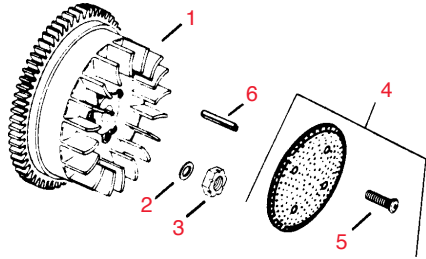

Item No.	R&R Part No.	KOHLER Part No.	Description	Qty. Req.	Discounted Price Each
Flywheel - Group 13					
1	RK4702524	47 025 24	Kohler Flywheel	1	339.20
2	RK4775515	47 755 15	Kohler Kit, Grass Screen	1	23.65
3	RKX25104	X-25-104	Kohler Washer 5/8	1	0.91
3	RKX11914	X-119-14	Use RK2510002		
4	RK2510002	25 100 02	Kohler Nut, Lock 5/8-18	1	1.25
5	RK4708608	47 086 08	Kohler Screw, Pozidriv T.H.	1	1.80
6	RKX28617	X-286-17	Kohler Key, Square	1	0.73