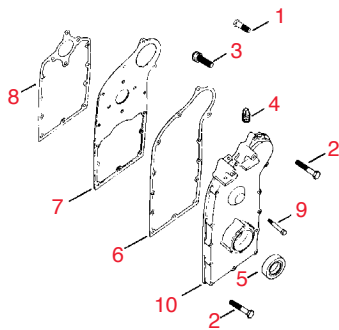

Oil Pump - Group 25					
1	RKX1016	X-101-6	Kohler Nut, Relief Valve	1	1.35
2	RKX2123	X-212-3	Kohler Ball, Steel	1	0.99
3	RKX6291	X-629-1	Kohler Palnut	1	0.99
4	RK270085	270085	Kohler Clip, Oil Tube	1	12.60
5	RK277201	277201	Kohler Tube, Oil Inlet	1	24.45
6	RK277202	277202	Kohler Strainer, Oil	1	42.80
7	RK277694	277694	Kohler Screw, Socket Set	1	9.15
8	RK4839323	48 393 23	Kohler Pump, Oil	1	324.60
9	RK4808903	48 089 03	Kohler Spring, Relief Valve	1	2.05