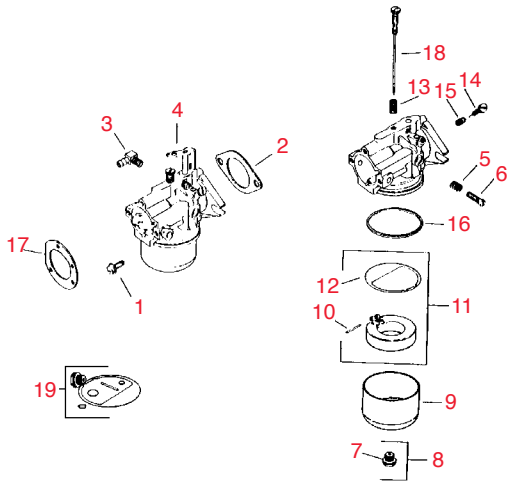

Item No.	R&R Part No.	KOHLER Part No.	Description	Qty. Req.	Discounted Price Each
Carburetor - Group 5					
1	RKX7701	X-770-1	Kohler Screw, Slt'd. Hd.	2	1.30
2	RK4704901	47 049 01	Kohler Gasket, Carburetor	1	7.45
3	RK2515502	25 155 02	Kohler Connector, 90° Hose	1	0.47
FOR ENGINES BUILT BEFORE SERIAL #1802100013 USE THE FOLLOWING PARTS:					
4	RK4505370	45 053 70	Use RK4585312		
4	RK4585312	45 853 12	Kohler Carburetor Assy.	1	191.45
5	RK232555	232555	Kohler Spring, Idle Speed	1	3.50
6	RK232556	232556	Kohler Screw, Idle Speed Adjusting	1	2.70
7	RK200372	200372	Kohler Gasket, Bowl Retainer Screw	1	1.00
8	RK4710006	47 100 06	Kohler Screw, Bowl Retainer	1	3.00
9	RK235448	235448	Kohler Bowl	1	7.90
10	RK200376	200376	Kohler Pin	1	2.05
11	RK2575703	25 757 03	Kohler Kit, Float	1	9.25
12	RK2504102	25 041 02	Kohler Gasket, Bowl Baffle	1	2.70
13	RK200383	200383	Kohler Spring, Main Fuel	1	2.10
14	RK275231	275231	Kohler Needle, Idle Fuel Adjusting	1	6.25
15	RK200380	200380	Kohler Spring, Idle Fuel	1	2.70
16	RK200375	200375	Kohler Gasket, Bowl	1	2.60
17	RK4704105	47 041 05	Kohler Gasket, Air Cleaner	1	2.10
18	RK4510301	45 103 01	Kohler Needle, Main Fuel Adj.	1	12.00
19	RK2575702	25 757 02	Kohler Kit, Carburetor Repair	1	11.50

FOR ENGINES BUILT AFTER SERIAL #1802100003

USE THE FOLLOWING PARTS: