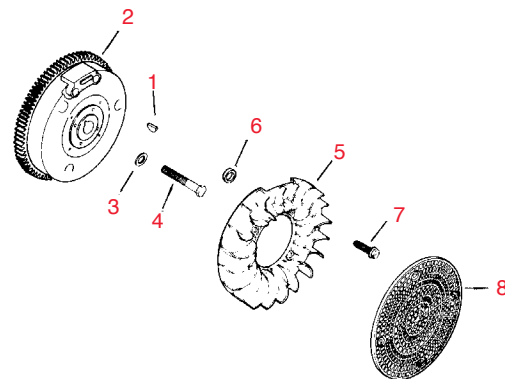

Item No.	R&R Part No.	KOHLER Part No.	Description	Qty. Req.	Discounted Price Each
Exhaust - Group 12					
1	RK4107219	41 072 19	Kohler Stud	2	3.10
2	RK4504115	45 041 15	Kohler Gasket, exhaust	1	4.30
Flywheel - Group 13					
1	RKX463	X-46-3	Kohler Key, Woodruff 3/16x1	1	0.93
2	RK4702553	47 025 53	Kohler Flywheel	1	277.95
3	RK5246815	52 468 15	Kohler Washer, Plain 13/32 I.D., 1 3/8 O.D.	1	2.05
4	RK2508624	25 086 24	Kohler Screw, Hex. Mach. 3/8-24x1 1/8	1	1.25
5	RK2515701	25 157 01	Kohler Fan	1	32.40
6	RK2511204	25 112 04	Kohler Spacer 17/64 I.D., 3/8 O.D. 15/64 lg.	4	1.25
7	RK2508621	25 086 21	Kohler Screw, Hex. Wash. Hd. 1/4-20x5/8	4	1.20
8	RK2516201	25 162 01	Kohler Screen, Grass	1	7.45
Fuel Pump - Group 14					
1	RKX1742	X-174-2	Kohler Screw, H.C. 1/4-20 x 3/4	2	0.47
2	RK2504109	25 041 09	Kohler Gasket, Fuel Pump	1	1.15
3	RK240282	240282	Kohler Cover, Pump Pad	1	3.35
Governor - Group 17					
1	RK237022	237022	Kohler Washer, Thrust	1	2.40
2	RKA235743	A-235743-S	Kohler Kit, Governor Gear	1	22.10
3	RKX40080	X-400-80	Kohler Spacer	1	0.83
4	RK231355	231355	Kohler Pin, Governor Stop	1	3.35
5	RK2546801	25 468 01	Kohler Washer, Plain 1/4	1	1.00
6	RKA235256	A-235256-S	Kohler Kit, Governor Cross Shaft	1	9.15
7	RK4709020	47 090 20	Kohler Lever, Governor	1	4.65
8	RK4715807	47 158 07	Kohler Bushing, Natural Linkage Retaining	1	1.00
9	RKX7761	X-776-1	Kohler Screw, H.C. Sems 1/4-20x1 1/4	1	1.30
10	RKX7991	X-799-1	Kohler Palnut 1/4-20	1	0.96
11	RK4707910	47 079 10	Kohler Linkage, Governor	1	3.70
12	RK235496	235496	Kohler Spring, Governor	1	4.75
13	RK2515811	25 158 09	Kohler Bushing, Black Linkage Retaining	1	1.00
14	RKX1321	X-132-1	Kohler Screw, H.C. Sems	1	0.99
15	RKX2572	X-25-72	Kohler Washer, Plain 1/4	1	0.99
16	RK235476	235476	Kohler Bushing, Governor Shaft	1	4.90
17	RKX526	X-5-26	Kohler Screw, H.C. 1/4-20x1 1/2	1	0.99
18	RKX201	X-20-1	Kohler Washer, Lock 1/4	1	0.99
19	RKX2563	X-25-63	Kohler Washer, Plain 1/4	1	0.93
20	RK2510019	X-76-2	Kohler Nut, Hex. 1/4-20	1	1.00
21	RK275690	275690	Kohler Washer, Wave	1	2.10
22	RK4709006	47 090 06	Kohler Lever, Choke Control	1	12.60
23	RKX25102	X-25-102	Kohler Washer, Plain	1	0.97
24	RK4711202	47 112 02	Kohler Spacer 23/64 O.D., 13/16 Lg.	1	5.90
25	RKX191	X-19-1	Kohler Washer, Lock #10	1	0.99
26	RK232556	232556	Kohler Screw	1	2.70
27	RK4712609	47 126 09	Kohler Bracket, Choke	1	7.60
28	RK4723702	47 237 02	Kohler Clamp	1	3.35
29	RKX724	X-72-4	Kohler Nut, Hex. 8/32	1	0.83
30	RK4875510	48 755 10	Kohler Kit, Clamp	1	7.45
31	RK4707901	47 079 01	Kohler Linkage, Choke	1	4.15
32	RKX2558	X-25-58	Kohler Washer	1	0.99
33	RKX1023	X-102-3	Kohler Screw	1	1.05
34	RKX1329	X-132-9	Kohler Screw, H.C. Sems	1	0.99
35	RK236249	236249	Kohler Bracket, Speed Control	1	3.35
36	RK235085	235085	Kohler Spacer	1	3.65
37	RK235084	235084	Kohler Bracket	1	3.65
38	RKX6751	X-67-61	Kohler Screw	1	0.94
39	RK2546804	25 468 04	Kohler Washer	1	1.10