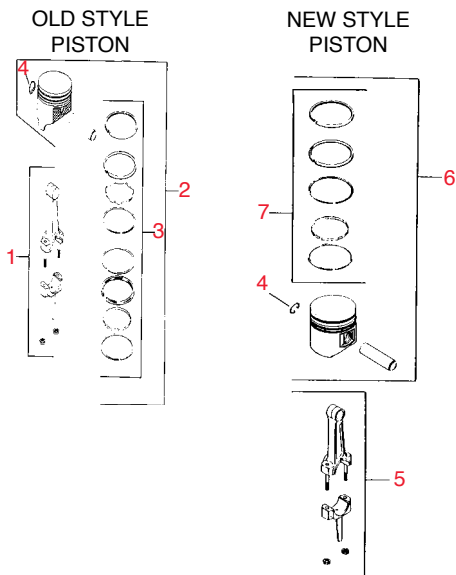

Item No.	R&R Part No.	KOHLER Part No.	Description	Qty. Req.	Discounted Price Each
Ignition - Group 18					
1	RK4758403	47 584 03	Kohler Module, Ignition	1	50.75
2	RKX6751	X-156-1	Kohler Screw, H.C. Sems	2	0.94
3	RKX2579	X-25-79	Kohler Washer, Plain #10	2	0.99
4	RK210281	210281	Kohler Clip, High Tension Lead	1	2.40
5	RKX1326	X-132-6	Kohler Screw, R.H.	4	0.81
6	RK235173	235173	Kohler Clip	1	3.65
7	RKX6759	X-67-59	Kohler Screw, Sheet Metal	1	0.39
8	RK235041S	235041-S	Kohler Plug, Spark	1	4.55
9	RK2575503	25 755 03	Kohler Rectifier-Regulator	1	56.95
10	RKX1325	X-132-5	Kohler Screw, H.C. Sems	2	0.99
11	RK236602	236602	Kohler Connector, Female	1	3.30
12	RK4115503	41 155 03	Kohler Connector, Male	1	1.00
13	RK237878	237878	Kohler Kit, Stator	1	76.10
14	RK4751846	47 518 46	Kohler Lead, Violet, Rectifier-	1	3.50
14	RK4751843	47 518 43	Kohler Lead, White, Module	1	19.15

Oil Pan - Group 21					
1	RK2513956	X-75-6	Kohler Plug, 3/4	1	1.45
2	RKX1593	X-159-3	Kohler Screw, H.C. 3/8-16 x 1 1/4	4	1.30
3	RK235057	235057	Kohler Gasket, Pan	1	3.50
4	RK4719910	47 199 10	Kohler Base, Oil Pan	1	134.25