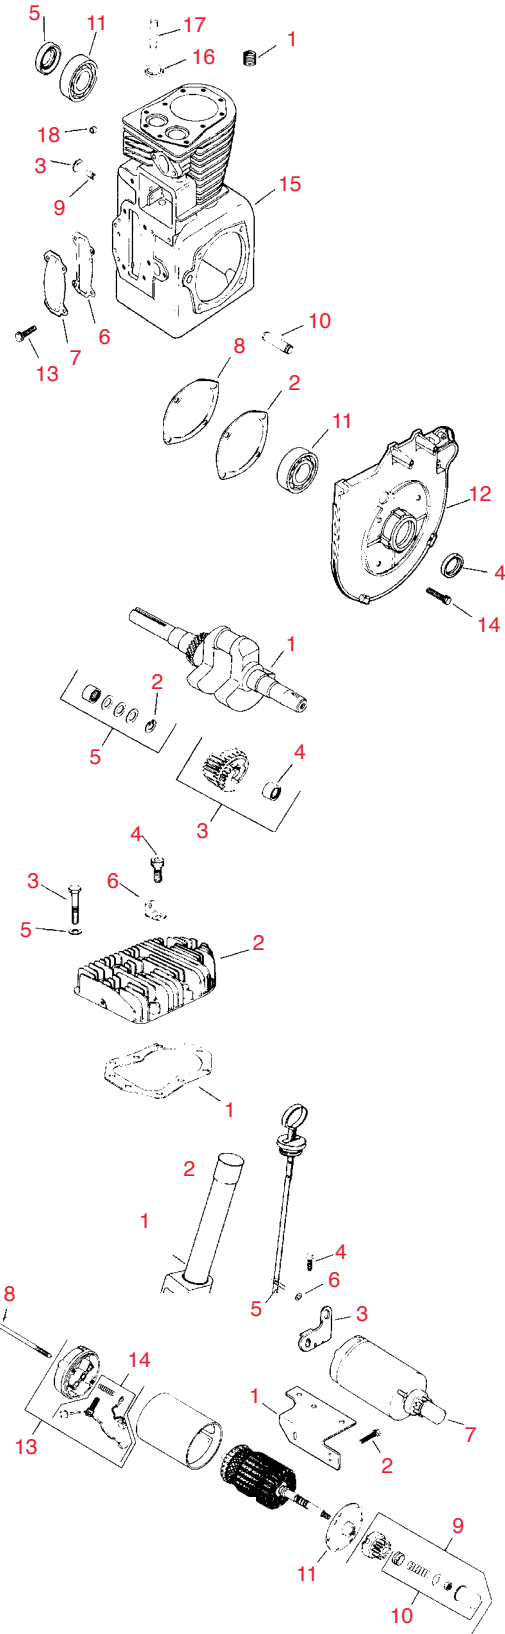

Item No.	R&R Part No.	KOHLER Part No.	Description	Qty. Req.	Discounted Price Each
Crankcase - Group 7					
1	RK4713901	47 139 01	Kohler Plug, Hex. Ctsk. 3/4 N.P.T.F	1	2.40
2	RK4704109	47 041 09	Kohler Gasket, Bearing Plate	1	1.55
3	RKX23011	X-230-11	Kohler Plug, Expansion	1	0.47
4	RK4703206	47 032 06	Kohler Seal, Front Oil	1	7.15
5	RK4703207	47 032 07	Kohler Seal, Rear Oil	1	7.15
6	RK235025	235025	Kohler Gasket, Camshaft Cover	1	3.50
7	RK235026	235026	Kohler Cover, Camshaft	1	8.05
8	RK4742205	47 422 05	Kohler Gasket, Shim	A/R	1.45
9	RK235125	235125-S	Kohler Shaft, Governor Gear	1	28.20
10	RK236559	236559	Kohler Shaft, Balance Gear Stub	2	11.60
11	RK235376	235376	Kohler Bearing, Ball	2	75.45
12	RK4714607	47 146 07	Use RK4714611		
12	RK4714611	47 146 11	Kohler Plate, Bearing	1	106.05
13	RKX1326	X-132-6	Kohler Screw, H.C. 1/4-20 x 1/2	4	0.81
14	RKX1592	X-159-2	Kohler Screw, H.C. 3/8-16 x 1	4	1.30
15	RK4578227	45 782 27	Use RK4578228		
15	RK4578228	45 782 28	Kohler Block, Cylinder Miniblock	1	885.75
16	RK230265	230265	Kohler Insert, Valve	2	30.00
17	RK235007	235007-S	Kohler Guide, Valve	2	10.05
18	RK234866	234866	Kohler Bearing	1	2.70
Crankshaft - Group 8					
1	RK4714240	47 142 40	Use RK4514219		
1	RK4514219	45 142 19	Kohler Kit, Crankshaft	1	321.00
2	RKX26934	X-269-34	Kohler Retainer	2	0.73
3	RK4504303	45 043 03	Kohler Gear Assy.	2	65.45
4	RK4703001	47 030 01	Kohler Bearing, Needle	2	8.75
5	RK4775501	47 755 01	Kohler Kit, Spacer	1	22.75
Cylinder Head - Group 9					
1	RK4504116	45 041 16	Use RK4504117		
1	RK4504117	45 041 17	Kohler Gasket, Cylinder Head	1	9.60
2	RK4501509	45 015 09	Kohler Head, Cylinder	1	118.15
3	RK270158	270158	Kohler Screw, H.C. 3/8-16 x 1 1/2	9	2.70
4	RK4708617	47 086 17	Kohler Screw, Hex. Socket Hd.	1	12.60
5	RK270889	270889	Kohler Washer	10	2.70
6	RK4744502	47 445 02	Kohler Strap, Lifting	1	2.05
Dipstick - Group 10					
1	RK4712308	47 123 08	Kohler Tube, Oil Fill	1	21.05
2	RK237013	237013	Kohler Dipstick	1	13.30
Electric Start - Group 11					
1	RK4712629	47 126 29	Kohler Bracket, Solenoid	1	13.55
2	RKX1592	X-159-2	Kohler Screw, H.C. Sems 3/8-16x12		1.30
3	RK4512617	45 126 17	Kohler Brace, Tail	1	2.30
4	RKX6762	X-67-62	Kohler Screw, Hex. Wash. Hd. 1/4-20x3/4	1	0.83
5	RKX6783	X-67-83	Kohler Screw, Hex. Wash. Hd. 1/4-20x3/8	1	0.23
6	RK2545003	25 450 03	Kohler Tag, Caution	1	0.42
7	RK4109806	41 098 04	Kohler Starter Assy	1	148.50
8	RK4108619	41 086 19	Kohler Bolt, Thru 1/4-20x5 1/16	2	9.75
9	RK4775507	47 755 07	Kohler Kit, Drive	1	
11	RK4108105	41 227 03	Kohler Cap, Drive End	1	40.30
13	RK5222703	41 227 04	Discontinued	1	
14	RK8275528	52 755 15	Kohler Kit, Brush	1	34.80