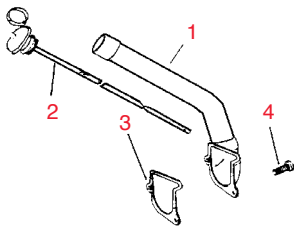

Free Freight
On all orders over $500
Continental USA Only

First Aid Kits
Kits for 25 to 100 Persons • See page 326