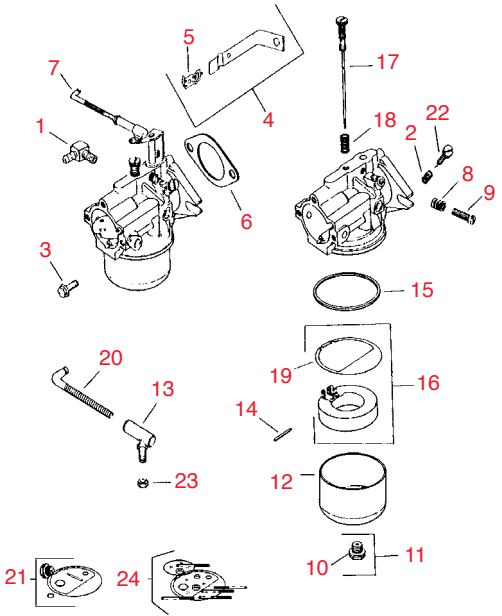

25	RK4785330	47 853 30	Kohler Kit, Carburetor w/Linkage	1	195.65
26	RK271030	271030	Kohler Gasket, Carburetor	1	2.30
27	RK4704901	47 049 01	Kohler Gasket, Carburetor	1	7.45
28	RK4707911	47 079 11	Kohler Linkage, Carburetor	1	1.25
29	RK2515807	25 158 07	Use RK2515811		
29	RK2515811	25 158 11	Kohler Bushing, Yellow, Linkage Retaining	1	1.00
30	RK275341	275341	Kohler Gasket, Air Cleaner	4	2.05
31	RK2508627	25 086 27	Kohler Screw, Throttle & Choke Plate	1	1.45
32	RK4714609	47 146 09	Kohler Plate, Choke	1	2.30
33	RK2519401	25 194 01	Kohler Ball, Choke Friction	1	4.40
34	RK2508903	25 089 03	Kohler Spring, Choke Friction	1	4.40
35	RK4714436	47 144 25	Kohler Shaft, Throttle w/Lever & Seal	1	12.55
36	RK4714610	47 146 10	Kohler Plate, Throttle	1	5.90
37	RK2508902	25 089 02	Kohler Spring, Idle Fuel	1	1.85
38	RK2536801	25 368 01	Kohler Needle, Idle Fuel Adj.	1	2.35
39	RK2508904	25 089 04	Kohler Spring, Idle Speed	1	3.85
40	RK2508626	25 086 26	Kohler Screw, Idle Speed Adj.	1	1.80
41	RK4709038	47 090 38	Kohler Lever, Choke	1	17.65
42	RK5233708	52 337 08	Kohler Jet, Main	1	4.15
43	RK2504104	25 041 04	Kohler Gasket, Bowl	1	3.15
44	RK2575709	25 757 09	Kohler Kit, Float	1	11.30
45	RK2510401	25 104 01	Kohler Bowl, Fuel	1	9.15
46	RK2504103	25 041 03	Kohler Gasket, Bowl Retainer Screw	1	2.40
47	RK2510005	25 100 05	Kohler Screw, Bowl Retainer	1	1.60
	RK2575711	25 757 11	Kohler Kit, Carburetor Repair	1	25.15
	RK4775538	47 755 38	Kohler Kit, High AltitudeJet	1	9.90

Free Freight
On all orders over $500
Continental USA Only

Plastic Chain
High Impact Plastic for Traffic Control • See page 166