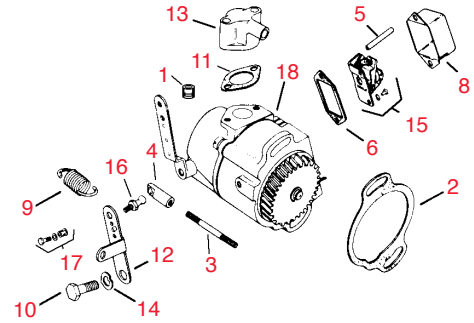

Item No.	R&R Part No.	KOHLER Part No.	Description	Qty. Req.	Discounted Price Each
Governor - Group 17					
1	RK2513960	X-75-23	Kohler Plug	1	1.00
2	RK277078	277078	Kohler Gasket, Governor Housing	1	2.80
3	RK271151	271151	Kohler Rod, Throttle	1	3.80
4	RK4520803	45 208 03	Kohler Body, Ball Joint	1	6.40
5	RKX4898	X-489-8	Kohler Rod, Breaker Push	1	2.15
6	RK5204111	52 041 11	Kohler Gasket, Breaker Cover	1	1.00
7	RK220074	220074	Kohler Diaphragm	1	3.00
8	RK232535	232535	Kohler Cover, Breaker	1	6.40
9	RK271547	271547	Kohler Spring, Governor	1	11.15
10	RK275691	275691	Kohler Screw, Shoulder	1	5.90
11	RK277073	277073	Kohler Gasket	1	2.30
12	RK277080	277080	Kohler Lever, Throttle	1	12.60
13	RKA277905	A-277905	Kohler Housing, Breather	1	24.70
14	RK277341	277341	Kohler Washer, Tension	1	2.40
15	RK4815003	48 150 03	Kohler Breaker	1	20.20
16	RK4819401	48 194 01	Kohler Joint, Ball	1	4.10
17	RK4875510	48 755 10	Kohler Kit, Clamp	1	7.45
18	RK4831028	48 310 28	Kohler Governor Assy.	1	434.65
19	RKX26915	X-269-15	Kohler Ring, Retaining	1	0.99
20	RKX2932	X-293-2	Kohler Bearing, Needle	1	9.00
21	RKX2933	X-293-3	Kohler Bearing, Needle	1	8.25
22	RK4803002	48 030 02	Kohler Bearing, Needle	1	16.30
23	RK237022	237022	Kohler Washer	1	2.40
24	RK240202	240202	Kohler Bearing, Ball	1	34.30
25	RK275055	275055	Kohler Seal, Oil	1	11.15
26	RK277099	277099	Kohler Gasket, Governor Cover	1	2.70
27	RK277100	277100	Kohler Bearing, Roller Thrust	1	8.85
28	RK277101	277101	Kohler Race, Thrust Bearing	1	3.50
29	RK277102	277102	Kohler Race, Thrust Bearing	1	5.10
30	RK277104	277104	Kohler Ring, Retaining	1	2.05
31	RK4804311	277561	Kohler Gear, Governor	1	21.90
32	RK4808102	48 081 02	Kohler Housing	1	101.50
33	RK4809605	48 096 05	Kohler Cover, Governor	1	92.95
34	RK4875501	48 755 01	Kohler Kit, Sleeve	1	14.70
35	RK4847102	48 471 02	Kohler Yoke, Governor	1	3.00
36	RK4808703	48 087 03	Kohler Lever, Governor	1	59.35
37	RK4842008	48 420 08	Kohler Shaft, Governor Assy.	1	308.35
38	RKX2694	X-269-4	Kohler Ring, Retaining	1	0.99
39	RK230080	230080	Kohler Pin, Flyweight	2	3.50
40	RK277007	277007	Kohler Shaft, Governor	1	71.05
41	RK277114	277114	Kohler Flyweights	2	6.60
42	RK4808901	48 089 01	Kohler Spring	2	2.70
43	RKX2808	X-280-8	Kohler Pin, Roll	1	0.99

Ignition - Group 18					
1	RK210281	210281	Kohler Clip, Cable	2	2.40
2	RK230722	230722	Kohler Condensator	1	5.00
3	RK235041S	235041-S	Kohler Plug, Spark	2	4.55
4	RK236602	236602	Kohler Connector	1	3.30
5	RK4815502	48 155 02	Kohler Connector	1	4.35
6	RK271694	271694	Kohler Plate, Coil Mounting	1	5.00
7	RK277375	277375	Kohler Coil	1	140.85
8	RK2575503	25 755 03	Kohler Kit, Rectifier, Regulator	1	56.95
9	RK237878	237878	Kohler Kit, Stator	1	76.10
10	RK4834803	48 348 08	Kohler Lead, Hi-Tension	1	15.30
11	RK4834804	48 348 04	Kohler Lead, Hi-Tension	1	12.60
12	RK4808801	48 088 01	Kohler Bracket, Coil	1	27.35
13	RK2551808	25 518 08	Kohler Lead, 14 Ga. 11"	1	4.40
14	RK2551813	25 518 13	Kohler Lead, 14 Ga. 9"	1	2.70

Order Factory Direct 800-528-3446
Fax 520-294-1045 • www.rrproducts.com

All original equipment manufacturers names and part numbers are used for identification purposes only, and we are in no way implying that our products are original equipment parts. Prices subject to change without notice.