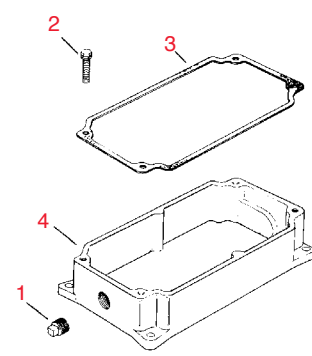

Item No.	R&R Part No.	KOHLER Part No.	Description	Qty. Req.	Discounted Price Each
Ignition - Group 18					
1	RK4758401	47 584 01	Use RK4758402		
1	RK4758403	47 584 03	Kohler Module, Ignition	1	50.75
2	RKX6751	X-156-1	Kohler Screw, H.C. Sems 10-24x7/8	2	0.94
3	RKX2579	X-25-79	Kohler Washer, Plain #10	2	0.99
4	RK210281	210281	Kohler Clip, High Tension Lead	1	2.40
5	RKX1326	X-132-6	Kohler Screw, R.H.	4	0.81
6	RK235173	235173	Kohler Clip	1	3.65
7	RKX6759	X-67-59	Kohler Screw, Sheet Metal	1	0.39
8	RK235041S	235041-S	Kohler Plug, Spark	1	4.55
9	RK2575503	25 755 03	Kohler Rectifier-Regulator	1	56.95
10	RKX1325	X-132-5	Kohler Screw, H.C. Sems	2	0.99
11	RK236602	236602	Kohler Connector, Female	1	3.30
12	RK4115503	41 155 03	Kohler Connector, Male	1	1.00
13	RK237878	237878	Kohler Kit, Stator	1	76.10
14	RK4751836	47 518 36	Kohler Lead, Violet, Rectifier-regulator to connector (23" - 14 Gauge Uninsulated push-on tab terminals)	1	5.00
14	RK4751843	47 518 43	Kohler Lead, White w/diode (Service replacement lead for lead w/diodes) (5"-18-Gauge insulated- push-on tab - insulink terminals)	1	19.15