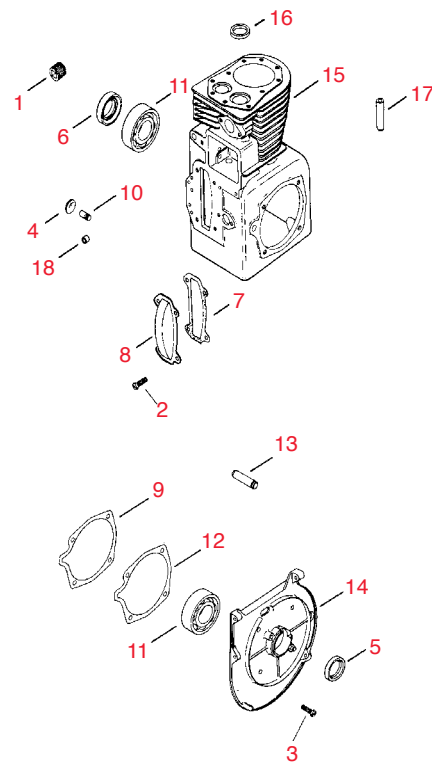

Crankcase - Group 7					
1	RK4713901	47 139 01	Kohler Plug, Hex. ctsk. 3/4 N.P.T.F.	1	2.40
2	RKX1326	X-132-6	Kohler Screw, H.C. 1/4-20 x 1/2	4	0.81
3	RKX1592	X-159-2	Kohler Screw, H.C. 3/8-16 x 1	4	1.30
4	RKX23011	X-230-11	Kohler Plug	1	0.47
5	RK4703206	47 032 06	Kohler Seal, Front Oil	1	7.15
6	RK4703207	47 032 07	Kohler Seal, Rear Oil	1	7.15
7	RK235025	235025	Kohler Gasket, Cover	1	3.50
8	RK235026	235026	Kohler Cover, Camshaft	1	8.05
9	RK235070	235070	Kohler Gasket (A.R.)	1	2.40
10	RK235125	235125-S	Kohler Shaft, Governor	1	28.20
11	RK235376	235376	Kohler Bearing, Ball	2	75.45
12	RK235757	235757	Kohler Gasket	1	4.10
13	RK236559	236559	Kohler Shaft	2	11.60
14	RK4515602	45 156 02	Kohler Plate, Bearing	1	126.40
15	RKB237836	B-237836	Use RK4778298		
15	RK4778298	47 782 98	Kohler Block, Cylinder Miniblock	1	895.30
16	RK230265	230265	Kohler Insert, intake	2	30.00
17	RK235007	235007-S	Kohler Guide, Valve	2	10.05
18	RK234866	234866	Kohler Bearing	1	2.70