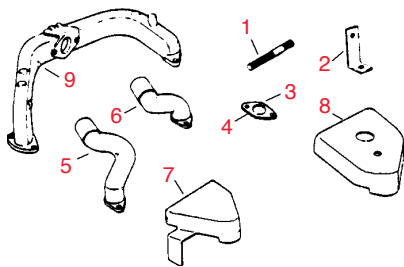

Item No.	R&R Part No.	KOHLER Part No.	Description	Qty. Req.	Discounted Price Each
Dipstick - Group 10					
1	RK4827201	48 272 01	Kohler Dipstick	1	43.90
2	RK4853801	48 538 01	Kohler Tube, Oil Fill	1	77.85
3	RK272474	272474	Kohler Seal, Dipstick	1	4.65

Electric Start - Group 11					
1	RKX1541	X-154-1	Kohler Clip, Cable	3	0.99
2	RK270154	270154	Kohler Screw, H.C.	2	3.65
3	RK4809804	48 098 02	Kohler Starter Assy	1	180.90
4	RK4875540	48 755 02	Kohler Kit, Drive	1	62.50
5	RK4875541	47 755 13	Kohler Kit, Drive Parts	1	68.45
6	RK4822703	48 227 03	Kohler Cap, Drive End	1	62.15
7	RK277605	277605	Kohler Armature	1	275.90
9	RK8275528	48 755 15	Kohler Kit, Brush	1	34.80
10	RK4821101	48 211 01	Kohler Thru Bolt with Washer	2	13.00
11	RK4812608	48 126 08	Kohler Bracket, Starter Support	1	5.35
12	RKX6762	X-67-62	Kohler Screw	1	0.83
13	RKX1546	X-154-6	Kohler Screw	1	0.99
14	RKX2544	X-25-44	Kohler Washer	1	0.99

Intakes & Exhaust Manifolds - Group 12					
1	RK4807204	48 072 04	Kohler Stud	2	2.40
2	RK4744502	47 445 02	Kohler Strap, Lifting	2	2.05
3	RK277091	277091	Kohler Gasket	2	3.50
4	RK4805202	48 052 02	Kohler Gasket, Intake	2	2.40
5	RK4805404	48 054 04	Kohler Elbow, Exhaust Cylinder #1	1	123.90
6	RK4805405	48 054 05	Kohler Elbow, Exhaust Cylinder #2	1	90.10
7	RK4809601	48 096 01	Kohler Cover, Exhaust Elbow Cyl #1	1	33.80
8	RK4809602	48 096 02	Kohler Cover, Exhaust Elbow Cyl #2	1	38.95
9	RK4816407	48 164 07	Kohler Manifold, Intake	1	294.45

Flywheel - Group 13					
1	RK2510028	X-80-1	Kohler Nut, Hex.	1	2.00
2	RKX453	X-45-3	Kohler Key, Woodruff	1	0.99
3	RK277595	277595	Kohler Nut, Lock	1	3.00
4	RK4802514	48 025 14	Kohler Flywheel	1	405.15
5	RK4816201	48 162 01	Kohler Kit, Grass Screen	1	46.75