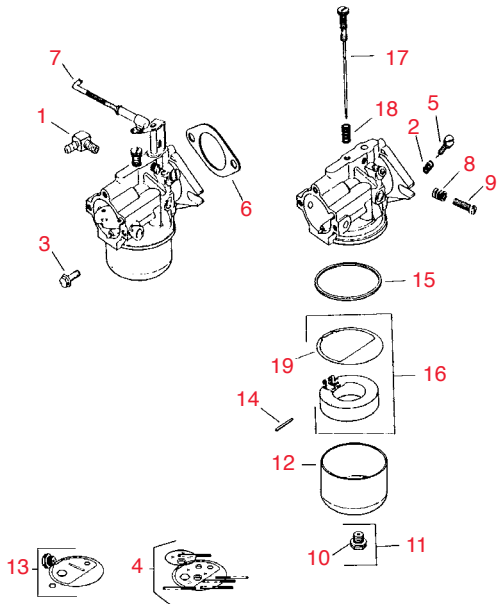

Camshaft & Valves - Group 4

1	RK230020	230020	Use RK5241301		
1	RK5241301	52 413 01	Kohler Rotator	2	11.45
2	RK235011	235011	Kohler Retainer, Spring Upper	2	2.05
3	RK235168	235168	Kohler Spring, Valve	2	5.90
4	RK235193	235193	Use RK4738009		
4	RK4738009	47 380 09	Kohler Pin, Camshaft	1	8.60
5	RKD235327	D-235327	Kohler Tappet	2	19.30
6	RK235008	235008	Kohler Valve, Intake	1	26.05
7	RK235826	235826	Kohler Valve, Exhaust	1	22.80
8	RK4175510	41 755 10	Kohler Kit, Retainer	2	4.10
9	RK275066	275066	Kohler Spacer, Camshaft .005	A/R	2.70
9	RK275067	275067	Kohler Spacer, Camshaft .010	A/R	2.70
10	RK4701009	47 010 09	Kohler Camshaft Assy.	1	94.25
11	RK4708901	47 089 01	Kohler Spring, Actuating	1	3.50