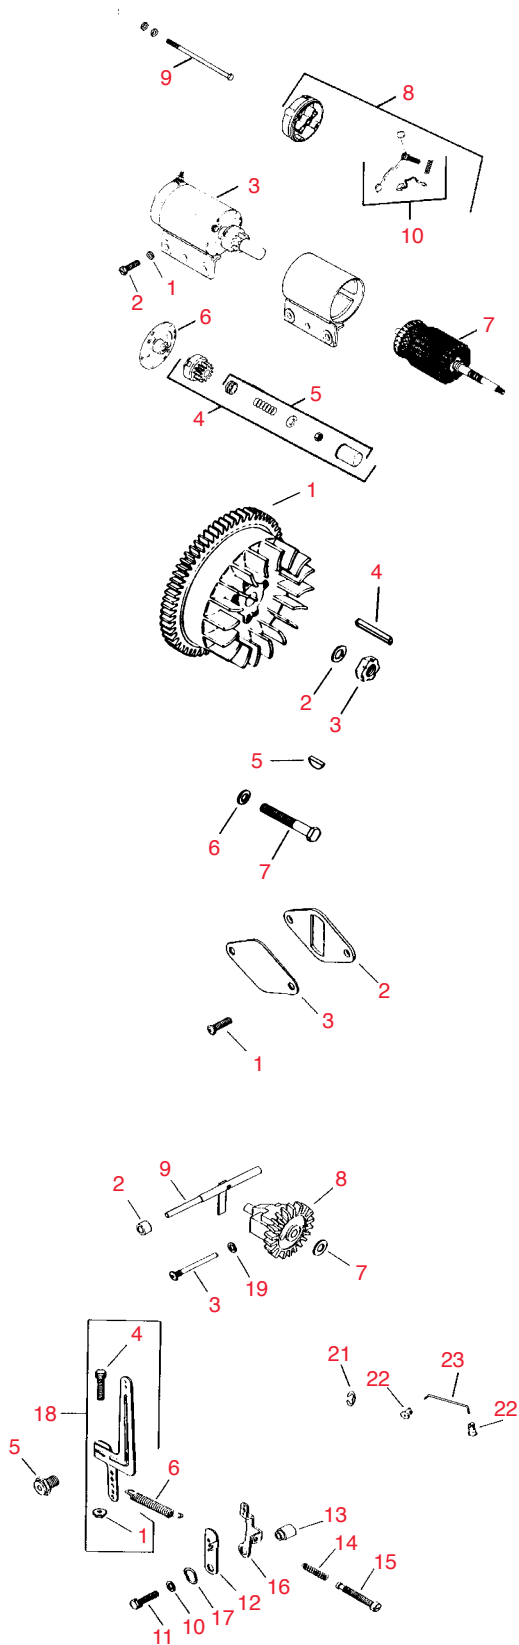

Item No.	R&R Part No.	KOHLER Part No.	Description	Qty. Req.	Discounted Price Each
Electric Start - Group 11					
1	RKX221	X-22-1	Kohler Washer 3/8	2	0.99
2	RK234948	234948	Kohler Screw, H.C. 3/8-16 x 1 11/32	2	3.00
3	RKA237534	A-237534	Use RK4509809		
3	RK4509809	45 098 09	Kohler Starter Assy	1	139.85
4	RK4575515	45 755 15	Kohler Kit, Drive	1	79.25
5	RK4575515	45 755 15	Kohler Kit, Drive Parts	1	79.25
6	RK4508105	45 081 05	Kohler Cap, Drive End	1	40.30
7	RK4717001	47 170 01	Kohler Armature	1	158.25
8	RK4822704	48 227 04	Discontinued	1	
9	RK237649	237649	Kohler Thru Bolt with Washer	2	9.50
10	RK4875515	48 755 15	Use RK8275528		
10	RK8275528	82 755 28	Kohler Kit, Brush	1	34.80
Flywheel - Group 13					
1	RK4702528	47 025 28	Kohler Flywheel	1	282.05
Before Serial Number 1525200013 Use:					
2	RKX25104	X-25-104	Kohler Washer 5/8	1	0.91
3	RKX11914	X-119-14	Use RK2510002		
3	RK2510002	25 100 02	Kohler Nut, Lock 5/8-18	1	1.25
4	RKX28617	X-286-17	Kohler Key	1	0.73
After Serial Number 1525200003 Use:					
5	RKX463	X-46-3	Kohler Key, Woodruff	1	0.93
6	RK5246815	52 468 15	Kohler Washer, plain 1 3/8 O.D.	1	2.05
7	RK2508624	25 086 24	Kohler Screw, hex. mach. 3/8-24x1 1/8	1	1.25
Fuel Pump - Group 14					
1	RKX1742	X-174-2	Kohler Screw, F.H.M. 1/4-20 x 3/4	2	0.47
2	RK4704104	47 041 04	Use RK2504109		
2	RK2504109	25 041 09	Kohler Gasket, Fuel Pump	1	1.15
3	RK240282	240282	Kohler Cover, Pump Pad	1	3.35
Governor - Group 17					
1	RKX7991	X-799-1	Kohler Palnut, 1/4-20	1	0.96
2	RKX40080	X-400-80	Kohler Spacer	1	0.83
3	RK231355	231355	Kohler Pin, Governor Stop	1	3.35
4	RKX7761	X-776-1	Kohler Screw, sems 1/4-20 x 1 1/4	1	1.30
5	RK235476	235476	Kohler Bushing	1	4.90
6	RK236261	236261	Kohler Spring, Governor	1	6.25
7	RK237022	237022	Kohler Washer, Thrust	1	2.40
8	RKA237031	237031	Use RKA253743S		
8	RKA235743	A-235743-S	Kohler Kit, Governor Gear	1	22.10
9	RK237455	237455	Use RKA235256		
9	RKA235256	A-235256-S	Kohler Shaft, Governor	1	9.15
10	RKX2563	X-25-63	Kohler Washer, Plain 17/64	1	0.93
11	RKX1329	X-132-9	Kohler Screw, sems 1/4-20 x 1 1/4	1	0.99
12	RK236413	236413	Kohler Bracket, Speed Control	1	5.10
13	RK236415	236415	Kohler Spacer	1	6.20
14	RK237573	237573	Kohler Spring	1	7.55
15	RK237574	237574	Kohler Screw, Adjusting	1	2.70
16	RK237833	237833	Kohler Lever, Adjusting Screw	1	10.65
17	RK275690	275690	Kohler Washer, Wave	1	2.10
18	RKA237653	A-237653	Kohler Lever Assy., Governor	1	22.30
19	RK2546801	25 468 01	Kohler Washer, Plain 1/4	1	1.00
Before Serial Number 1735210504 Use:					
21	RK235278	235278	Kohler Retainer, Rod	1	2.05
After Serial Number 1735210494 Use:					
22	RK4715806	47 158 06	Use RK2515811		
22	RK2515811	25 158 07	Kohler Bushing, Yellow, Linkage Retaining	2	1.00
23	RK4707911	47 079 11	Kohler Linkage, Governor	1	1.25

Free Freight
On all orders over $500
Continental USA Only

KRain Gear Drive Sprinklers

Pro Plus Professional Series · See page 222