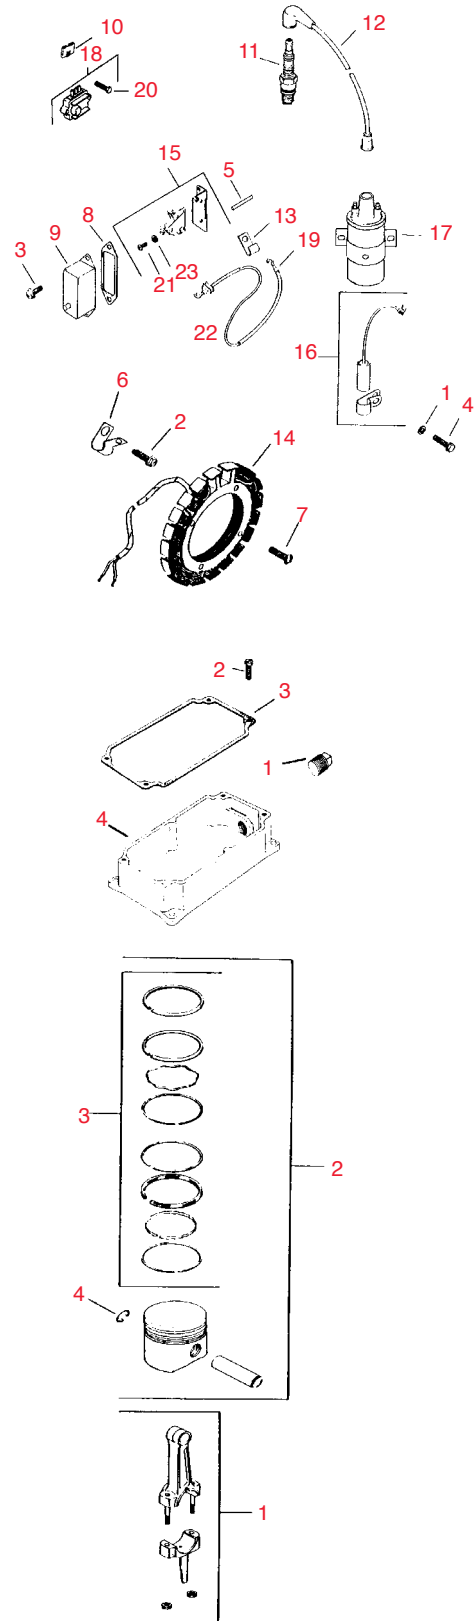

Oil Pan - Group 21					
1	RK2513956	X-75-6	Kohler Plug, Pipe	1	1.45
2	RKX1593	X-159-3	Kohler Screw, H.C. 3/8-16 x 1 1/4	4	1.30
3	RK235057	235057	Kohler Gasket, Pan	1	3.50
4	RK235305	235305	Kohler Base, Oil Pan	1	136.25

Piston & Rod - Group 22					
1	RK4506724	47 067 09	Kohler Rod, Connecting - Standard	1	59.85
1	RK4506725	47 067 10	Kohler Rod, Connecting - .010	1	83.55
2	RK4787416	47 874 16	Kohler Piston Assy, Standard	1	101.75
2	RK4787417	47 874 17	Kohler Piston Assy, .003	1	97.25
2	RK4787418	47 874 18	Kohler Piston Assy, .010	1	97.25
2	RK4787419	47 874 19	Kohler Piston Assy, .020	1	97.25
2	RK4787420	47 874 20	Kohler Piston Assy, .030	1	97.25
3	RK4710801	47 108 01	Kohler Ring Set, Std. & .003	1	43.75
3	RK4710802	47 108 02	Kohler Ring Set, .010	1	54.70
3	RK4710803	47 108 03	Kohler Ring Set, .020	1	44.20
3	RK4710804	47 108 04	Kohler Ring Set, .030	1	44.20
4	RK4701801	47 018 01	Kohler Retainer, Pin	1	2.10