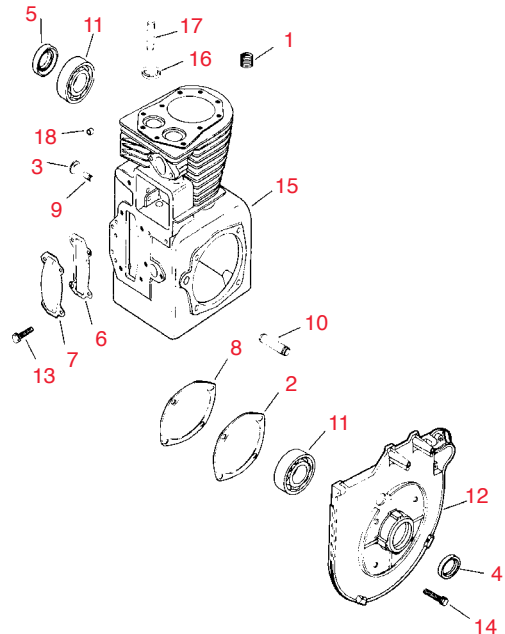

Crankcase - Group 7					
1	RK4713901	47 139 01	Kohler Plug, Hex. Ctsk. 3/4 N.P.T.F	1	2.40
2	RK4704109	47 041 09	Kohler Gasket, Bearing Plate	1	1.55
3	RKX23011	X-230-11	Kohler Plug, Expansion	1	0.47
4	RK4703206	47 032 06	Kohler Seal, Front Oil	1	7.15
5	RK4703207	47 032 07	Kohler Seal, Rear Oil	1	7.15
6	RK235025	235025	Kohler Gasket, Camshaft Cover	1	3.50
7	RK235026	235026	Kohler Cover, Camshaft	1	8.05
8	RK4742205	47 422 05	Kohler Gasket, Shim	A/R	1.45
9	RK235125	235125-S	Kohler Shaft, Governor Gear	1	28.20
10	RK236559	236559	Kohler Shaft, Balance Gear Stub	2	11.60
11	RK235376	235376	Kohler Bearing, Ball	2	75.45
12	RK4714611	47 146 11	Kohler Plate, Bearing	1	106.05
13	RKX1326	X-132-6	Kohler Screw, H.C. 1/4-20 x 1/2	4	0.81
14	RKX1592	X-159-2	Kohler Screw, H.C. 3/8-16 x 1	4	1.30
15	RK4578228	45 782 28	Kohler Block, Cylinder Miniblock	1	885.75
16	RK230265	230265	Kohler Insert, Valve	2	30.00
17	RK235007	235007-S	Kohler Guide, Valve	2	10.05
18	RK234866	234866	Kohler Bearing	1	2.70