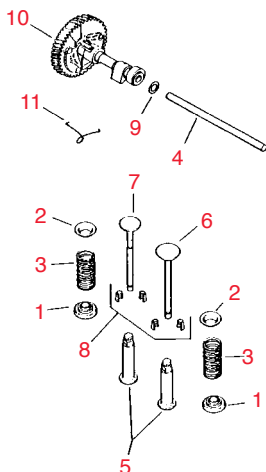

Camshaft & Valves - Group 4					
1	RK5241301	52 413 01	Kohler Rotator	2	11.45
2	RK235011	235011	Kohler Retainer, Spring Upper	2	2.05
3	RK235168	235168	Kohler Spring, Valve	2	5.90
4	RK235193	235193	Use RK4738009		
4	RK4738009	47 380 09	Kohler Pin, Camshaft	1	8.60
5	RKD235327	D-235327	Kohler Tappet	2	19.30
6	RK235582	235582	Kohler Valve, Intake	1	52.45
7	RK237672	237672	Kohler Valve, Exhaust	1	36.80
8	RK4175510	41 755 10	Kohler Kit, Retainer	2	4.10
9	RK275066	275066	Kohler Spacer, Camshaft .005 (A.R.)	1	2.70
9	RK275067	275067	Kohler Spacer, Camshaft .010 (A.R.)	1	2.70
10	RK4701009	47 010 09	Kohler Camshaft Assy.	1	94.25
11	RK4708901	47 089 01	Kohler Spring, Actuating	1	3.50

Free Freight
On all orders over $500
Continental USA Only

Golf Clean Club & Ball Washer

Convenient Golf Car Mount • See page 97