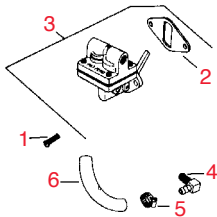

Item No.	R&R Part No.	KOHLER Part No.	Description	Qty. Req.	Discounted Price Each
Flywheel - Group 13					
1	RK4702524	47 025 24	Kohler Flywheel	1	339.20
2	RK4775515	47 755 15	Kohler Kit, Grass Screen	1	23.65
3	RKX25104	X-25-104	Kohler Washer 5/8	1	0.91
3	RKX11914	X-119-14	Use RK2510002		
4	RK2510002	25 100 02	Kohler Nut, Lock 5/8-18	1	1.25
5	RK4708608	47 086 08	Kohler Screw, Pozidriv T.H.	1	1.80
6	RKX28617	X-286-17	Kohler Key, Square	1	0.73