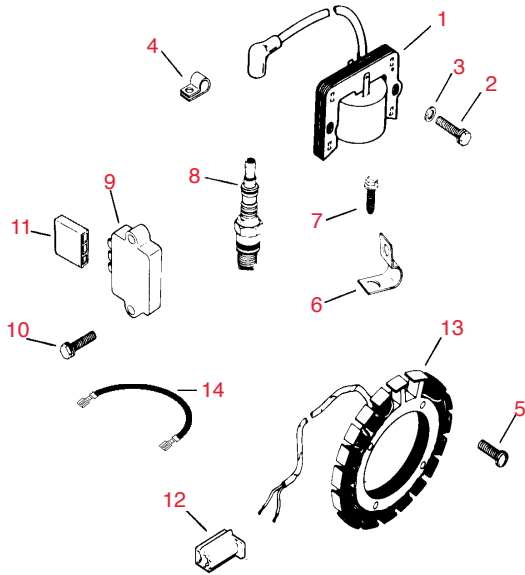

Item No.	R&R Part No.	KOHLER Part No.	Description	Qty. Req.	Discounted Price Each
Ignition - Group 18					
1	RK4758403	47 584 03	Kohler Module, Ignition	1	50.75
2	RKX6751	X-156-1	Kohler Screw, H.C. Sems	2	0.94
3	RKX2579	X-25-79	Kohler Washer, Plain #10	2	0.99
4	RK210281	210281	Kohler Clip, High Tension Lead	1	2.40
5	RKX1326	X-132-6	Kohler Screw, R.H.	4	0.81
6	RK235173	235173	Kohler Clip	1	3.65
7	RKX6759	X-67-59	Kohler Screw, Sheet Metal	1	0.39
8	RK235041S	235041-S	Kohler Plug, Spark	1	4.55
9	RK2575503	25 755 03	Kohler Rectifier-Regulator	1	56.95
10	RKX1325	X-132-5	Kohler Screw, H.C. Sems	2	0.99
11	RK236602	236602	Kohler Connector, Female	1	3.30
12	RK4115503	41 155 03	Kohler Connector, Male	1	1.00
13	RK237878	237878	Kohler Kit, Stator	1	76.10
14	RK4751846	47 518 46	Kohler Lead, Violet, Rectifier-	1	3.50
14	RK4751843	47 518 43	Kohler Lead, White, Module	1	19.15