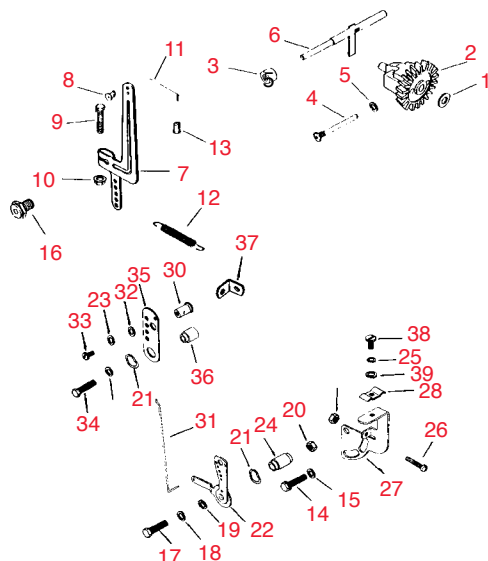

Item No.	R&R Part No.	KOHLER Part No.	Description	Qty. Req.	Discounted Price Each
Exhaust - Group 12					
1	RK4107219	41 072 19	Kohler Stud	2	3.10
2	RK4504115	45 041 15	Kohler Gasket, exhaust	1	4.30
Flywheel - Group 13					
1	RKX463	X-46-3	Kohler Key, Woodruff 3/16x1	1	0.93
2	RK4702553	47 025 53	Kohler Flywheel	1	277.95
3	RK5246815	52 468 15	Kohler Washer, Plain 13/32 I.D., 1 3/8 O.D.	1	2.05
4	RK2508624	25 086 24	Kohler Screw, Hex. Mach. 3/8-24x1 1/8	1	1.25
5	RK2515701	25 157 01	Kohler Fan	1	32.40
6	RK2511204	25 112 04	Kohler Spacer 17/64 I.D., 3/8 O.D. 15/64 lg.	4	1.25
7	RK2508621	25 086 21	Kohler Screw, Hex. Wash. Hd. 1/4-20x5/8	4	1.20
8	RK2516201	25 162 01	Kohler Screen, Grass	1	7.45
Fuel Pump - Group 14					
1	RKX1742	X-174-2	Kohler Screw, H.C. 1/4-20 x 3/4	2	0.47
2	RK2504109	25 041 09	Kohler Gasket, Fuel Pump	1	1.15
3	RK240282	240282	Kohler Cover, Pump Pad	1	3.35
Governor - Group 17					
1	RK237022	237022	Kohler Washer, Thrust	1	2.40
2	RKA235743	A-235743-S	Kohler Kit, Governor Gear	1	22.10
3	RKX40080	X-400-80	Kohler Spacer	1	0.83
4	RK231355	231355	Kohler Pin, Governor Stop	1	3.35
5	RK2546801	25 468 01	Kohler Washer, Plain 1/4	1	1.00
6	RKA235256	A-235256-S	Kohler Kit, Governor Cross Shaft	1	9.15
7	RK4709020	47 090 20	Kohler Lever, Governor	1	4.65
8	RK4715807	47 158 07	Kohler Bushing, Natural Linkage Retaining	1	1.00
9	RKX7761	X-776-1	Kohler Screw, H.C. Sems 1/4-20x1 1/4	1	1.30
10	RKX7991	X-799-1	Kohler Palnut 1/4-20	1	0.96
11	RK4707910	47 079 10	Kohler Linkage, Governor	1	3.70
12	RK235496	235496	Kohler Spring, Governor	1	4.75
13	RK2515811	25 158 09	Kohler Bushing, Black Linkage Retaining	1	1.00
14	RKX1321	X-132-1	Kohler Screw, H.C. Sems	1	0.99
15	RKX2572	X-25-72	Kohler Washer, Plain 1/4	1	0.99
16	RK235476	235476	Kohler Bushing, Governor Shaft	1	4.90
17	RKX526	X-5-26	Kohler Screw, H.C. 1/4-20x1 1/2	1	0.99
18	RKX201	X-20-1	Kohler Washer, Lock 1/4	1	0.99
19	RKX2563	X-25-63	Kohler Washer, Plain 1/4	1	0.93
20	RK2510019	X-76-2	Kohler Nut, Hex. 1/4-20	1	1.00
21	RK275690	275690	Kohler Washer, Wave	1	2.10
22	RK4709006	47 090 06	Kohler Lever, Choke Control	1	12.60
23	RKX25102	X-25-102	Kohler Washer, Plain	1	0.97
24	RK4711202	47 112 02	Kohler Spacer 23/64 O.D., 13/16 Lg.	1	5.90
25	RKX191	X-19-1	Kohler Washer, Lock #10	1	0.99
26	RK232556	232556	Kohler Screw	1	2.70
27	RK4712609	47 126 09	Kohler Bracket, Choke	1	7.60
28	RK4723702	47 237 02	Kohler Clamp	1	3.35
29	RKX724	X-72-4	Kohler Nut, Hex. 8/32	1	0.83
30	RK4875510	48 755 10	Kohler Kit, Clamp	1	7.45
31	RK4707901	47 079 01	Kohler Linkage, Choke	1	4.15
32	RKX2558	X-25-58	Kohler Washer	1	0.99
33	RKX1023	X-102-3	Kohler Screw	1	1.05
34	RKX1329	X-132-9	Kohler Screw, H.C. Sems	1	0.99
35	RK236249	236249	Kohler Bracket, Speed Control	1	3.35
36	RK235085	235085	Kohler Spacer	1	3.65
37	RK235084	235084	Kohler Bracket	1	3.65
38	RKX6751	X-67-61	Kohler Screw	1	0.94
39	RK2546804	25 468 04	Kohler Washer	1	1.10