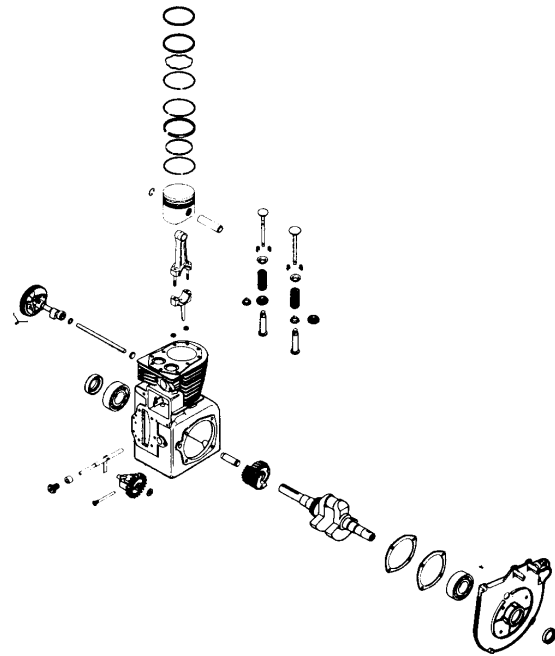

KOHLER
engines

Model K301S Spec. 47827
Fits National Mower

**Complete Genuine
Kohler Engine**
R&R Part # RKPA47827
**DISCONTINUED
USE SHORTBLOCK
OR MINIBLOCK**

**Genuine Kohler Miniblock
includes Gasket Set w/Seals**
R&R Part # RK4778252
967.90