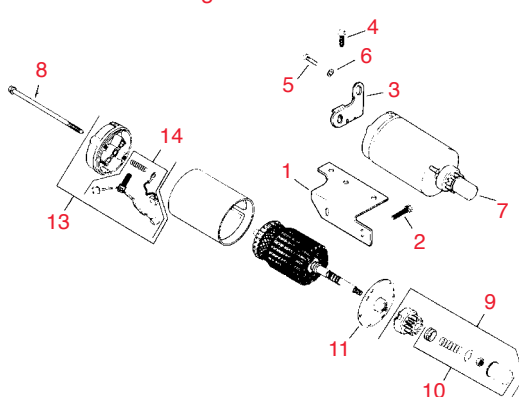

Electric Start - Group 11					
1	RK4712629	47 126 29	Kohler Bracket, Solenoid	1	13.55
2	RKX1592	X-159-2	Kohler Screw, H.C. Sems 3/8-16x12	1	1.30
3	RK4512617	45 126 17	Kohler Brace, Tail	1	2.30
4	RKX6762	X-67-62	Kohler Screw, Hex. Wash. Hd. 1/4-20x3/4	1	0.83
5	RKX6783	X-67-83	Kohler Screw, Hex. Wash. Hd. 1/4-20x3/8	1	0.23
6	RK2545003	25 450 03	Kohler Tag, Caution	1	0.42
7	RK4109806	41 098 04	Kohler Starter Assy	1	148.50
8	RK4108619	41 086 19	Kohler Bolt, Thru 1/4-20x5 1/16	2	9.75
9	RK4175533	47 755 07	Kohler Kit, Drive	1	77.65
10	RK4175533	41 755 33	Kohler Kit, Drive Parts	1	77.65
11	RK4108105	41 227 03	Kohler Cap, Drive End	1	40.30
13	RK5222703	41 227 04	Discontinued	1	
14	RK8275528	52 755 15	Kohler Kit, Brush	1	34.80

Exhaust - Group 12					
1	RK4505404	45 054 04	Kohler Elbow, Exhaust	1	34.60
2	RK4510001	45 100 01	Kohler Nut, Lock	1	5.90