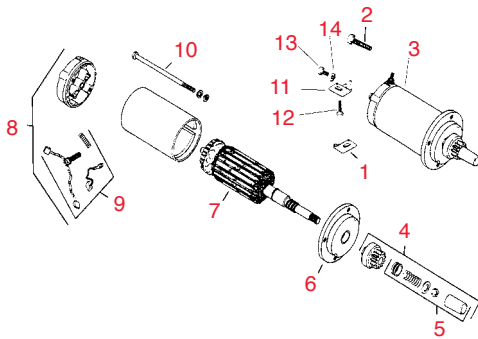

Item No.	R&R Part No.	KOHLER Part No.	Description	Qty. Req.	Discounted Price Each
Dipstick - Group 10					
1	RK4827201	48 272 01	Kohler Dipstick	1	43.90
2	RK4853801	48 538 01	Kohler Tube, Oil Fill	1	77.85
3	RK272474	272474	Kohler Seal, Dipstick	1	4.65

Electric Start - Group 11					
1	RKX1541	X-154-1	Kohler Clip, Cable	3	0.99
2	RK270154	270154	Kohler Screw, H.C.	2	3.65
3	RK4809804	48 098 02	Kohler Starter Assy	1	180.90
4	RK4875540	48 755 02	Kohler Kit, Drive	1	62.50
5	RK4875541	47 755 13	Kohler Kit, Drive Parts	1	68.45
6	RK4822703	48 227 03	Kohler Cap, Drive End	1	62.15
7	RK277605	277605	Kohler Armature	1	275.90
9	RK8275528	48 755 15	Kohler Kit, Brush	1	34.80
10	RK4821101	48 211 01	Kohler Thru Bolt with Washer	2	13.00
11	RK4812608	48 126 08	Kohler Bracket, Starter Support	1	5.35
12	RKX6762	X-67-62	Kohler Screw	1	0.83
13	RKX1546	X-154-6	Kohler Screw	1	0.99
14	RKX2544	X-25-44	Kohler Washer	1	0.99