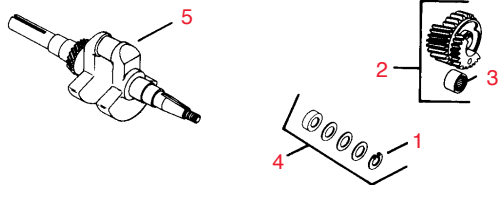

Item No.	R&R Part No.	KOHLER Part No.	Description	Qty. Req.	Discounted Price Each
Crankshaft - Group 8					
1	RKX26934	X-269-34	Kohler Retainer	2	0.73
2	RK4704201	47 042 01	Use RK4504303		
2	RK4504303	45 043 03	Kohler Gear Assy.	2	65.45
3	RK4703001	47 030 01	Kohler Bearing, Needle	2	8.75
4	RK4775501	47 755 01	Kohler Kit, Spacer	1	22.75
5	RK4501405	45 014 05	Use RK4514236		
5	RK4514217	45 142 17	Use RK4514236		
5	RK4514236	45 142 36	Kohler Crankshaft	1	244.20
Cylinder Head - Group 9					
1	RK4744501	47 445 01	Use RK4744502		
1	RK4744502	47 445 02	Kohler Strap, Lifting	1	2.05
2	RK237658	237658	Use RK4704110		
2	RK4704110	47 041 10	Use RK4704115		
2	RK4704115	47 041 15	Kohler Gasket, Cylinder Head	1	9.35
3	RK237670	237670	Kohler Head, Cylinder	1	113.25
4	RK270158	270158	Kohler Screw, H.C. 3/8-16 x 1 1/2	8	2.70
5	RK270721	270721	Kohler Screw, H.C. 3/8-16X1 3/4	1	3.65
6	RK270889	270889	Kohler Washer, Plain 3/8	10	2.70
Dipstick - Group 10					
1	RK237012	237012	Use RK4712308		
1	RK4712308	47 123 08	Kohler Tube, Oil Fill	1	21.05
2	RK237013	237013	Kohler Dipstick	1	13.30
Electric Start - Group 11					
1	RKX221	X-22-1	Kohler Washer 3/8	2	0.99
2	RK234948	234948	Kohler Screw, H.C. 3/8-16 x 1-11/32	2	3.00
3	RK4509807	45 098 07	Use RK4509809		
3	RK4509809	45 098 09	Kohler Starter Assy	1	139.85
4	RK4175533	47 755 07	Kohler Kit, Drive	1	77.65
5	RK4775515	47 755 15	Kohler Kit, Drive Parts	1	23.65
6	RK4508105	237650	Kohler Cap, Drive End	1	40.30
8	RK4822704	48 227 04	Discontinued	1	
9	RK237649	237649	Kohler Thru Bolt with Washer	2	9.50
10	RK4875515	48 755 15	Use RK5275515		
10	RK8275528	52 755 15	Kohler Kit, Brush	1	34.80
10	RK5235701	52 357 01	Kohler Lubricant, Starter	1	4.15