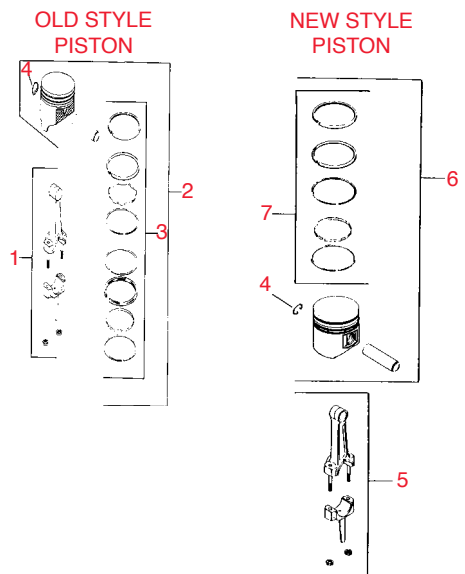

Item No.	R&R Part No.	KOHLER Part No.	Description	Qty. Req.	Discounted Price Each
Ignition - Group 18					
1	RK4758401	47 584 01	Use RK4758402		
1	RK4758403	47 584 03	Kohler Module, Ignition	1	50.75
2	RKX6751	X-156-1	Kohler Screw, H.C. Sems 10-24x7/8	2	0.94
3	RKX2579	X-25-79	Kohler Washer, Plain #10	2	0.99
4	RK210281	210281	Kohler Clip, High Tension Lead	1	2.40
5	RKX7781	X-778-1	Use RKX6751		
6	RKX6751	X-675-1	Kohler Screw, R.H.	4	0.94
6	RKX7281	X-728-1	Kohler Clip	1	0.93
7	RKX6759	X-67-59	Kohler Screw, Sheet Metal	1	0.39
8	RK235041	235041-S	Kohler Plug, Spark	1	4.55
9	RK4140305	41 403 05	Use RK2575503		
9	RK2575503	25 755 03	Kohler Rectifier-Regulator	1	56.95
10	RKX1324	X-132-4	Kohler Screw, H.C. Sems 1/4-20X12		0.99
11	RK236602	236602	Kohler Connector, Female	1	3.30
12	RK4115503	41 155 03	Kohler Connector, Male	1	1.00
13	RK237878	237878	Kohler Kit, Stator	1	76.10
14	RK4751838	47 518 38	Use RK4751845		
14	RK4751845	47 518 45	Use RK4751843		
14	RK4751843	47 518 43	Kohler Lead, White, w/diode, module to connector (23"- 18-Gauge insulated push-on tab- un-insulated push-on tab terminals)	1	19.15
14	RK4751846	47 518 46	Kohler Lead, Violet, Rectifier-regulator to connector (12.5" - 14 Gauge Uninsulated push-on tab terminals)	1	3.50
Oil Pan - Group 21					
1	RKX7510	X-75-10	Kohler Plug, Pipe 3/8	1	2.10
2	RKX1593	X-159-3	Kohler Screw, H.C. 3/8-16 x 1 1/4	4	1.30
3	RK235057	235057	Kohler Gasket, Pan	1	3.50
4	RK235147	235147	Kohler Base, Oil Pan	1	126.40
Piston & Rod - Group 22					
OLD STYLE PISTON					
1	RK4506722	45 067 22	Kohler Rod, Connecting - Standard	1	66.15
1	RK4506723	45 067 23	Kohler Rod, Connecting - .010	1	62.00
2	RK4587401	45 874 01	Kohler Piston Assy, Standard	1	154.70
2	RK4587402	45 874 02	Kohler Piston Assy, .003	1	164.90
2	RK4587403	45 874 03	Kohler Piston Assy, .010	1	154.70
2	RK4587404	45 874 04	Kohler Piston Assy, .020	1	120.35
2	RK4587405	45 874 05	Kohler Piston Assy, .030	1	120.35
3	RK4510806	45 108 06	Kohler Ring Set, Std. & .003	1	50.10
3	RK4510807	45 108 07	Kohler Ring Set, .010	1	52.50
3	RK4510808	45 108 08	Kohler Ring Set, .020	1	52.50
3	RK4510809	45 108 09	Kohler Ring Set, .030	1	52.50
4	RK4701801	47 018 01	Kohler Retainer, Pin	2	2.10
NEW STYLE MAHLE PISTON					
5	RK4506724	45 067 22	Kohler Rod, Connecting - Standard	1	59.85
5	RK4506725	45 067 23	Kohler Rod, Connecting - .010	1	83.55
6	RK4587411	45 874 01	Kohler Piston Assy, Standard	1	175.00
6	RK4587412	45 874 02	Kohler Piston Assy, .003	1	131.20
6	RK4587413	45 874 03	Kohler Piston Assy, .010	1	168.90
6	RK4587414	45 874 04	Kohler Piston Assy, .020	1	168.70
6	RK4587415	45 874 05	Kohler Piston Assy, .030	1	131.20
7	RK4510810	45 108 06	Kohler Ring Set, Std. & .003	1	59.25
7	RK4510811	45 108 07	Kohler Ring Set, .010	1	73.05
7	RK4510812	45 108 08	Kohler Ring Set, .020	1	56.90
7	RK4510813	45 108 09	Kohler Ring Set, .030	1	56.90
4	RK4701801	47 018 01	Kohler Retainer, Pin	2	2.10