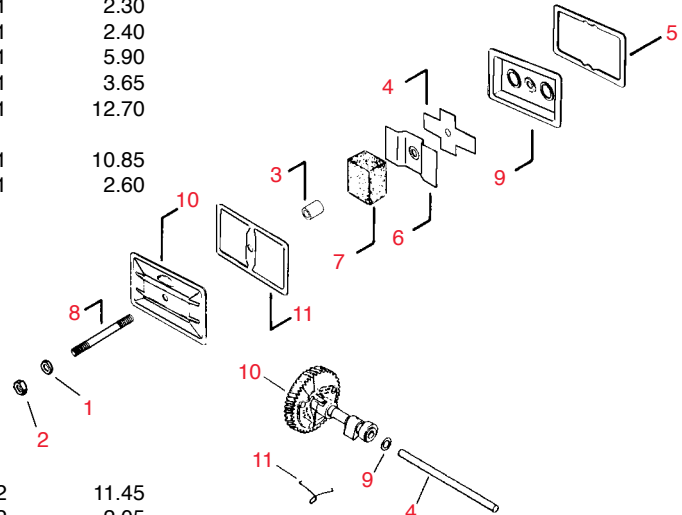

Breather & Vent - Group 3					
1	RKX201	X-20-1	Kohler Washer	1	0.99
2	RK2510020	X-81-1	Kohler Nut, Hex. 1/4-20	1	1.00
3	RK231032	231032	Kohler Seal, Breather	1	2.70
4	RK235047	235047	Kohler Reed, Breather	1	5.90
5	RK235048	235048	Kohler Gasket, Valve Cover	1	2.30
6	RK235117	235117	Kohler Baffle, Breather	1	2.40
7	RK235118	235118	Kohler Filter, Breather	1	5.90
8	RK235551	235551	Kohler Stud, Valve Cover	1	3.65
9	RK235631	235631	Kohler Plate, Breather	1	12.70
10	RK275143	275143	Use RKA235418		
10	RKA235418	A-235418-S	Kohler Cover, Valve, Incl. #6 & 7	1	10.85
11	RK275144	275144	Kohler Gasket	1	2.60

Camshaft & Valves - Group 4					
1	RK230020	230020	Use RK5241301		
1	RK5241301	52 413 01	Kohler Rotator	2	11.45
2	RK235011	235011	Kohler Retainer, Spring Upper	2	2.05
3	RK235168	235168	Kohler Spring, Valve	2	5.90
4	RK235193	235193	Use RK4738009		
4	RK4738009	47 380 09	Kohler Pin, Camshaft	1	8.60
5	RKD235327	D-235327	Kohler Tappet	2	19.30
6	RK235582	235582	Kohler Valve, Intake	1	52.45
7	RK237672	237672	Kohler Valve, Exhaust	1	36.80
8	RK4175510	41 755 10	Kohler Kit, Retainer	2	4.10
9	RK275066	275066	Kohler Spacer, Camshaft .005	A/R	2.70
9	RK275067	275067	Kohler Spacer, Camshaft .010	A/R	2.70
10	RK4701009	47 010 09	Kohler Camshaft Assy.	1	94.25
11	RK4708901	47 089 01	Kohler Spring, Actuating	1	3.50