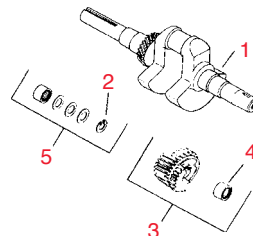

Item No.	R&R Part No.	KOHLER Part No.	Description	Qty. Req.	Discounted Price Each
Cylinder Head - Group 9					
1	RK4504116	45 041 16	Use RK4504117		
1	RK4504117	45 041 17	Kohler Gasket, Cylinder Head		9.60
2	RK4501509	45 015 09	Kohler Head, Cylinder		118.15
3	RK270158	270158	Kohler Screw, H.C. 3/8-16 x 1 1/2		2.70
4	RK4708617	47 086 17	Kohler Screw, Hex. Socket Hd. 3/8-16 x 1		12.60
5	RK270889	270889	Kohler Washer		2.70
6	RK4744502	47 445 02	Kohler Strap, Lifting		2.05