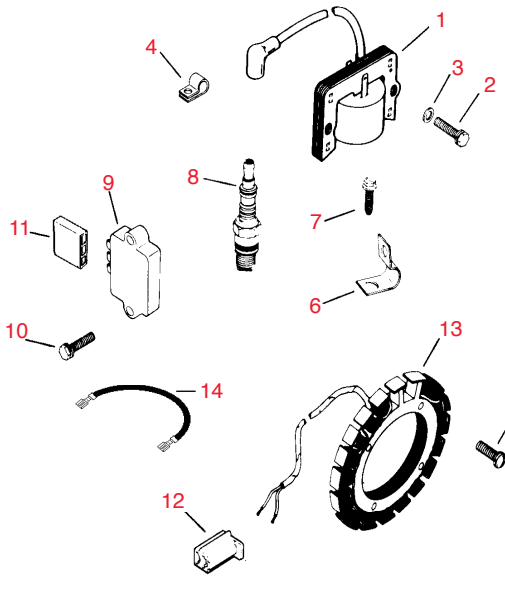

Quality Since 1971

833

Item No.	R&R Part No.	KOHLER Part No.	Description	Qty. Req.	Discounted Price Each
Ignition - Group 18					
1	RK4758401	47 584 01	Use RK4758402		
1	RK4758403	47 584 02	Kohler Module, Ignition	1	50.75
2	RKX6751	X-156-1	Kohler Screw, H.C. Sems 10-24x7/8	2	0.94
3	RKX2579	X-25-79	Kohler Washer, Plain #10	2	0.99
4	RK210281	210281	Kohler Clip, High Tension Lead	1	2.40
5	RKX1326	X-132-6	Kohler Screw, R.H.	4	0.81
6	RK235173	235173	Kohler Clip	1	3.65
7	RKX6759	X-67-59	Kohler Screw, Sheet Metal	1	0.39
8	RK235041S	235041-S	Kohler Plug, Spark	1	4.55
9	RK2575503	25 755 03	Kohler Rectifier-Regulator	1	56.95
10	RKX1325	X-132-5	Kohler Screw, H.C. Sems	2	0.99
11	RK236602	236602	Kohler Connector, Female	1	3.30
12	RK4115503	41 155 03	Kohler Connector, Male	1	1.00
13	RK237878	237878	Kohler Kit, Stator	1	76.10
14	RK4751836	47 518 36	Kohler Lead, Violet, Rectifier-regulator to connector (23" - 14 Gauge Uninsulated push-on tab terminals)	1	5.00
14	RK4751843	47 518 43	Kohler Lead, White w/diode (Service replacement lead for lead w/diodes) (5"-18-Gauge insulated- push-on tab - insulink terminals)	1	19.15