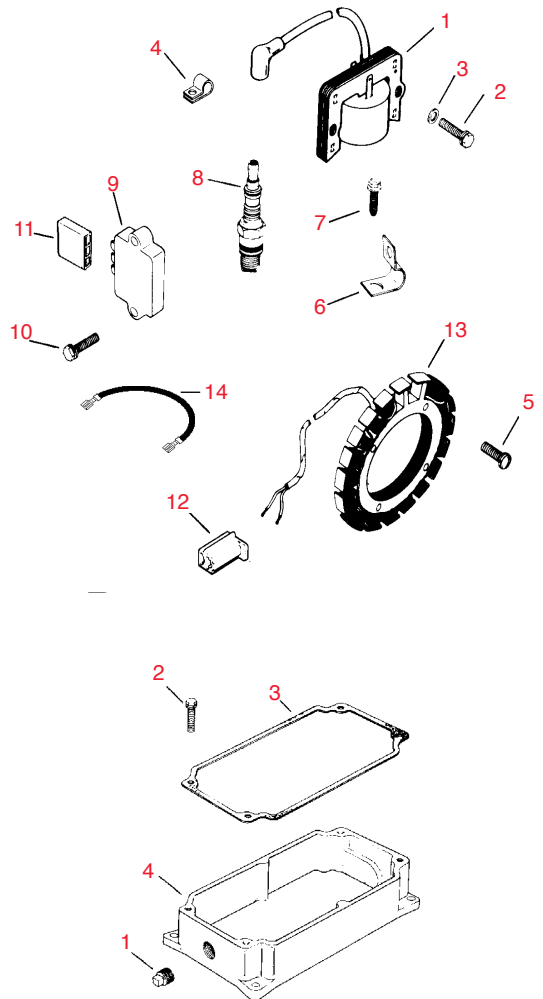

Item No.	R&R Part No.	KOHLER Part No.	Description	Qty. Req.	Discounted Price Each
Ignition - Group 18					
1	RK4758401	47 584 01	Use RK4758402		
1	RK4758403	47 584 03	Kohler Module, Ignition	1	50.75
2	RKX6751	X-156-1	Kohler Screw, H.C. Sems 10-24x7/8	2	0.94
3	RKX2579	X-25-79	Kohler Washer, Plain #10	2	0.99
4	RK210281	210281	Kohler Clip, High Tension Lead	1	2.40
5	RKX7781	X-778-1	Use RKX6751		
6	RKX6751	X-675-1	Kohler Screw, R.H.	4	0.94
6	RKX7281	X-728-1	Kohler Clip	1	0.93
7	RKX6759	X-67-59	Kohler Screw, Sheet Metal	1	0.39
8	RK235041	235041-S	Kohler Plug, Spark	1	4.55
9	RK4140305	41 403 05	Use RK2575503		
9	RK2575503	25 755 03	Kohler Rectifier-Regulator	1	56.95
10	RKX1324	X-132-4	Kohler Screw, H.C. Sems 1/4-20X12		0.99
11	RK236602	236602	Kohler Connector, Female	1	3.30
12	RK4115503	41 155 03	Kohler Connector, Male	1	1.00
13	RK237878	237878	Kohler Kit, Stator	1	76.10
14	RK4751838	47 518 38	Use RK4751845		
14	RK4751845	47 518 45	Use RK4751843		
14	RK4751843	47 518 43	Kohler Lead, White, w/diode, module to connector (23"- 18-Gauge insulated push-on tab- un-insulated push-on tab terminals)	1	19.15
14	RK4751846	47 518 46	Kohler Lead, Violet, Rectifier-regulator to connector (12.5" - 14 Gauge Uninsulated push-on tab terminals)	1	3.50
Oil Pan - Group 21					
1	RKX7510	X-75-10	Kohler Plug, Pipe 3/8	1	2.10
2	RKX1593	X-159-3	Kohler Screw, H.C. 3/8-16 x 1 1/4	4	1.30
3	RK235057	235057	Kohler Gasket, Pan	1	3.50
4	RK235147	235147	Kohler Base, Oil Pan	1	126.40
Piston & Rod - Group 22					
OLD STYLE PISTON					
1	RK4506722	45 067 22	Kohler Rod, Connecting - Standard	1	66.15
1	RK4506723	45 067 23	Kohler Rod, Connecting - .010	1	62.00
2	RK4587401	45 874 01	Kohler Piston Assy, Standard	1	154.70
2	RK4587402	45 874 02	Kohler Piston Assy, .003	1	164.90
2	RK4587403	45 874 03	Kohler Piston Assy, .010	1	154.70
2	RK4587404	45 874 04	Kohler Piston Assy, .020	1	120.35
2	RK4587405	45 874 05	Kohler Piston Assy, .030	1	120.35
3	RK4510806	45 108 06	Kohler Ring Set, Std. & .003	1	50.10
3	RK4510807	45 108 07	Kohler Ring Set, .010	1	52.50
3	RK4510808	45 108 08	Kohler Ring Set, .020	1	52.50
3	RK4510809	45 108 09	Kohler Ring Set, .030	1	52.50
4	RK4701801	47 018 01	Kohler Retainer, Pin	2	2.10
NEW STYLE MAHLE PISTON					
5	RK4506724	45 067 22	Kohler Rod, Connecting - Standard	1	59.85
5	RK4506725	45 067 23	Kohler Rod, Connecting - .010	1	83.55
6	RK4587411	45 874 01	Kohler Piston Assy, Standard	1	175.00
6	RK4587412	45 874 02	Kohler Piston Assy, .003	1	131.20
6	RK4587413	45 874 03	Kohler Piston Assy, .010	1	168.90
6	RK4587414	45 874 04	Kohler Piston Assy, .020	1	168.70
6	RK4587415	45 874 05	Kohler Piston Assy, .030	1	131.20
7	RK4510810	45 108 06	Kohler Ring Set, Std. & .003	1	59.25
7	RK4510811	45 108 07	Kohler Ring Set, .010	1	73.05
7	RK4510812	45 108 08	Kohler Ring Set, .020	1	56.90
7	RK4510813	45 108 09	Kohler Ring Set, .030	1	56.90
4	RK4701801	47 018 01	Kohler Retainer, Pin	2	2.10