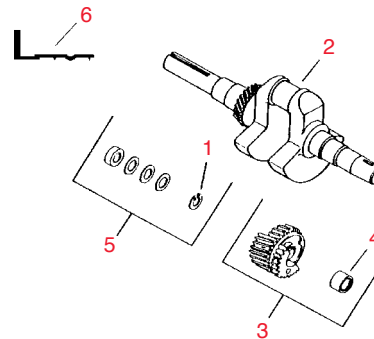

Item No.	R&R Part No.	KOHLER Part No.	Description	Qty. Req.	Discounted Price Each
Crankcase - Group 7					
1	RKX7531	X-75-31	Use RK4713901		
1	RK4713901	47 139 01	Kohler Plug, Pipe	1	2.40
2	RKX1326	X-132-6	Kohler Screw, H.C. 1/4-20 x 1/2	4	0.81
3	RKX1592	X-159-2	Kohler Screw, H.C. 3/8-16 x 1	4	1.30
4	RKX23011	X-230-11	Kohler Plug	1	0.47
5	RKX27130	X-271-30	Use RK4703206		
5	RK4703206	47 032 06	Kohler Seal, Front Oil	1	7.15
6	RKX3799	X-379-9	Use RK4703207		
6	RK4703207	47 032 07	Kohler Seal, Rear Oil	1	7.15
7	RK235025	235025	Kohler Gasket, Cover	1	3.50
8	RK235026	235026	Kohler Cover, Camshaft	1	8.05
9	RK235070	235070	Kohler Gasket	A/R	2.40
10	RK235125	235-125-S	Kohler Shaft, Governor	1	28.20
11	RK235376	235376	Kohler Bearing, Ball	2	75.45
12	RK235757	235757	Kohler Gasket	2	4.10
13	RK236559	236559	Kohler Shaft	1	11.60
14	RK4515602	45 156 02	Kohler Plate, Bearing	1	126.40
15	RKB237836	B-237836	Use RK4778282		
15	RK4778282	47 782 82	Use RK4778298		
15	RK4778298	47 782 98	Kohler Block, Cylinder Miniblock	1	895.30
16	RK230265	230265	Kohler Insert, intake	2	30.00
17	RK235007	235007-S	Kohler Guide, Valve	2	10.05
18	RK234866	234866	Kohler Bearing	1	2.70
Crankshaft - Group 8					
1	RKX26934	X-269-34	Kohler Retainer	2	0.73
2	RK4701402	47 014 02	Use RK4514219		
2	RK4514219	45 142 19	Kohler Crankshaft	1	321.00
3	RK4704201	47 042 01	Use RK4504303		
3	RK4504303	45 043 03	Kohler Gear Assy.	2	65.45
4	RK4703001	47 030 01	Kohler Bearing, Needle	2	8.75
5	RK4775501	47 755 01	Kohler Kit, Spacer	1	22.75
6	RK10355	10355	Kohler Timing Tool,	1	8.75
Cylinder Head - Group 9					
1	RK237522	237522	Kohler Stud	A/R	5.80
2	RK237658	237658	Use RK4704115		
2	RK4704115	47 041 15	Kohler Gasket, Cylinder Head	1	9.35
3	RK237670	237670	Kohler Head, Cylinder	1	113.25
4	RK270158	270158	Kohler Screw, H.C. 3/8-16 x 1 1/2 A/R		2.70
5	RK270721	270721	Kohler Screw, H.C.	A/R	3.65
6	RK270889	270889	Kohler Washer	9	2.70
7	RK4744501	47 445 01	Use RK4744502		
7	RK4744502	47 445 02	Kohler Strap, Lifting	1	2.05
8	RK2510024	X-83-2	Kohler Nut, Hex 3/8-16	1	1.00
Dipstick - Group 10					
1	RK237012	237012	Use RK4712308		
1	RK4712308	47 123 08	Kohler Tube, Oil Fill	1	21.05
2	RK237013	237013	Kohler Dipstick	1	13.30