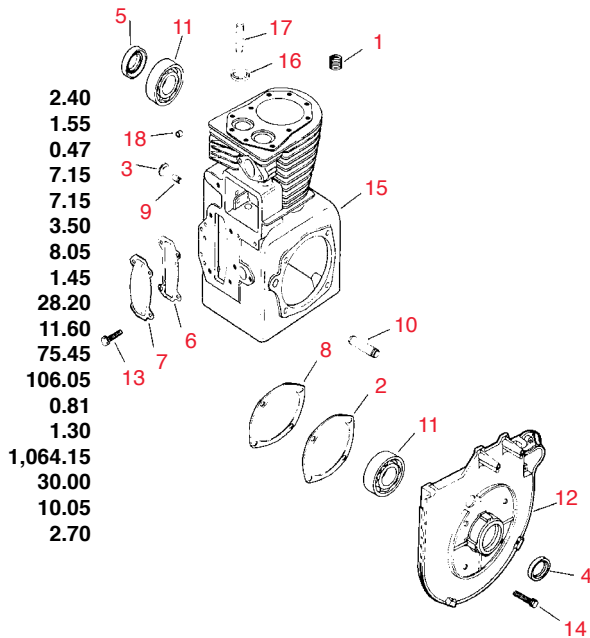

Crankcase - Group 7					
1	RK4713901	47 139 01	Kohler Plug, Hex. Ctsk. 3/4 N.P.T.F	1	2.40
2	RK4704109	47 041 09	Kohler Gasket, Bearing Plate	1	1.55
3	RKX23011	X-230-11	Kohler Plug, Expansion	1	0.47
4	RK4703206	47 032 06	Kohler Seal, Front Oil	1	7.15
5	RK4703207	47 032 07	Kohler Seal, Rear Oil	1	7.15
6	RK235025	235025	Kohler Gasket, Camshaft Cover	1	3.50
7	RK235026	235026	Kohler Cover, Camshaft	1	8.05
8	RK4742205	47 422 05	Kohler Gasket, Shim	A/R	1.45
9	RK235125	235125-S	Kohler Shaft, Governor Gear	1	28.20
10	RK236559	236559	Kohler Shaft, Balance Gear Stub	2	11.60
11	RK235376	235376	Kohler Bearing, Ball	2	75.45
12	RK4714611	47 146 11	Kohler Plate, Bearing	1	106.05
13	RKX1326	X-132-6	Kohler Screw, H.C. 1/4-20 x 1/2	4	0.81
14	RKX1592	X-159-2	Kohler Screw, H.C. 3/8-16 x 1	4	1.30
15	RK4578223	45 782 23	Kohler Block, Cylinder Miniblock	1	1,064.15
16	RK230265	230265	Kohler Insert, Valve	2	30.00
17	RK235007	235007-S	Kohler Guide, Valve	2	10.05
18	RK234866	234866	Kohler Bearing	1	2.70