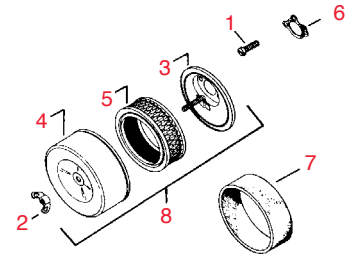

Item No.	R&R Part No.	KOHLER Part No.	Description	Qty. Req.	Discounted Price Each
Air Intake - Group 1					
1	RKX1672	X-167-2	Kohler Screw, H.C. 10-32 x 5/16	3	0.47
2	RKX2767	X-276-7	Kohler Nut, Wing	1	0.39
3	RK235101	235101	Kohler Base, Air Cleaner	1	23.05
4	RK235102	235102	Kohler Cover, Air Cleaner	1	19.40
5	RK235116	235116	Kohler Element	1	8.95
6	RK275341	275341	Kohler Gasket, Air Horn	1	2.05
7	RK237421	237421	Kohler Precleaner Element	1	3.85
8	RKA235100	A-235100	Kohler Air Cleaner Assy.	1	50.55
	RK2511307	25 113 07	Kohler Decal, Air Cleaner (Not Illustrated)	1	1.00