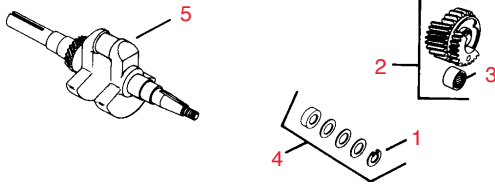

Item No.	R&R Part No.	KOHLER Part No.	Description	Qty. Req.	Discounted Price Each
Crankshaft - Group 8					
1	RKX26934	X-269-34	Kohler Retainer	2	0.73
2	RK4704201	47 042 01	Use RK4504303		
3	RK4504303	45 043 03	Kohler Gear Assy.	2	65.45
2	RK4703001	47 030 01	Kohler Bearing, Needle	2	8.75
4	RK4775501	47 755 01	Kohler Kit, Spacer	1	22.75
5	RK4501405	45 014 05	Use RK4514236		
5	RK4514217	45 142 17	Use RK4514236		
5	RK4514236	45 142 36	Kohler Crankshaft	1	244.20