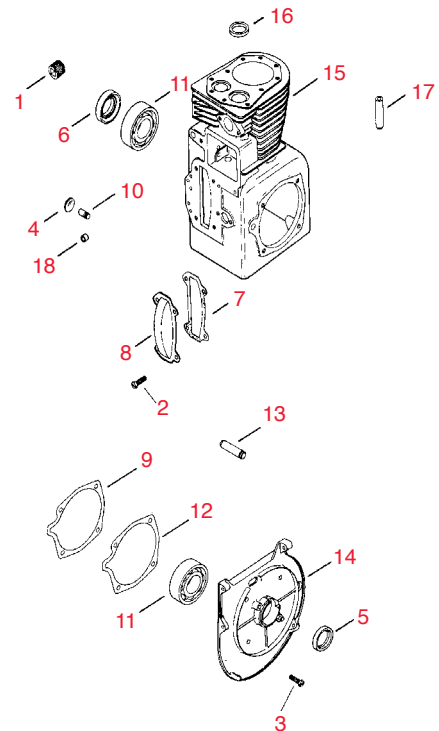

Crankcase - Group 7					
1	RK4713901	47 139 01	Kohler Plug, Hex. ctsk. 3/4 N.P.T.F.	1	2.40
2	RKX1326	X-132-6	Kohler Screw, H.C. 1/4-20 x 1/2	4	0.81
3	RKX1592	X-159-2	Kohler Screw, H.C. 3/8-16 x 1	4	1.30
4	RKX23011	X-230-11	Kohler Plug	1	0.47
5	RK4703206	47 032 06	Kohler Seal, Front Oil	1	7.15
6	RK4703207	47 032 07	Kohler Seal, Rear Oil	1	7.15
7	RK235025	235025	Kohler Gasket, Cover	1	3.50
8	RK235026	235026	Kohler Cover, Camshaft	1	8.05
9	RK235070	235070	Kohler Gasket (A.R.)	1	2.40
10	RK235125	235125-S	Kohler Shaft, Governor	1	28.20
11	RK235376	235376	Kohler Bearing, Ball	2	75.45
12	RK235757	235757	Kohler Gasket	1	4.10
13	RK236559	236559	Kohler Shaft	2	11.60
14	RK4515602	45 156 02	Kohler Plate, Bearing	1	126.40
15	RKB237836	B-237836	Use RK4778299		
15	RK4778299	47 782 82	Kohler Block, Cylinder Miniblock	1	996.10
16	RK230265	230265	Kohler Insert, intake	2	30.00
17	RK235007	235007-S	Kohler Guide, Valve	2	10.05
18	RK234866	234866	Kohler Bearing	1	2.70