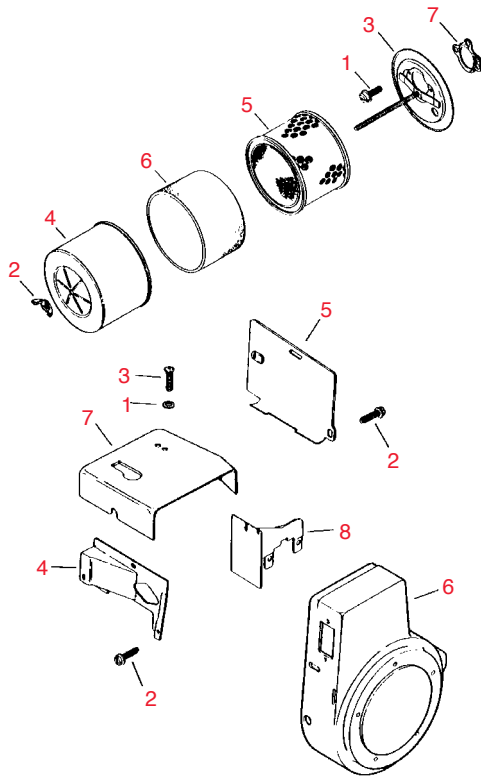

Item No.	R&R Part No.	KOHLER Part No.	Description	Qty. Req.	Discounted Price Each
Air Intake - Group 1					
1	RKX1672	X-167-2	Kohler Screw, H.C. 10-32 x 5/16	3	0.47
2	RKX2767	X-276-7	Kohler Nut, Wing	1	0.39
3	RK4509401	45 094 01	Kohler Base, Air Cleaner	1	23.75
4	RK4508201	45 082 01	Kohler Cover, Air Cleaner	1	28.50
5	RK4508302	45 083 02	Kohler Element	1	9.90
6	RK4508301	45 083 01	Kohler Precleaner, Element	1	5.15
7	RK275341	275341	Kohler Gasket, Air Horn	1	2.05
	RK2511307	25 113 07	Kohler Decal, Air Cleaner	1	1.00

Baffles & Shroud - Group 2					
1	RKX2553	X-25-53	Kohler Washer	1	0.81
2	RK5208611	52 086 11	Kohler Screw, Hex. Wash. Hd. 1/4-20x 5/8	6	1.35
3	RK4708608	47 086 08	Kohler Screw, Pozidriv T.H. 1/4-20 x 5/8	1	1.80
4	RK4706311	47 063 11	Kohler Baffle, Side Air	1	31.40
5	RK4706310	47 063 10	Kohler Baffle, Cylinder	1	9.50
6	RK4702742	47 027 42	Kohler Housing, Blower	1	76.95
7	RK4506308	45 063 08	Kohler Baffle, Head	1	14.25
8	RK4706307	47 063 07	Kohler Baffle, Inner	1	12.70

Breather & Vent - Group 3					
1	RKX4263	X-426-3	Kohler Clamp, Hose 1/2" wide	1	2.80
2	RKX4269	X-426-9	Kohler Clamp, Hose 5/16" wide	1	2.55
3	RKX7991	X-799-1	Kohler Palnut, 1/4-20	1	0.96
4	RK231032	231032	Kohler Seal, Breather	1	2.70
5	RK235047	235047	Kohler Reed, Breather	1	5.90
6	RK235048	235048	Kohler Gasket, Valve Cover	1	2.30
7	RK235117	235117	Kohler Baffle, Breather	1	2.40
8	RK235118	235118	Kohler Filter, Breather	1	5.90
9	RK275220	275220	Kohler Stud, Valve Cover	1	3.65
10	RK235631	235631	Kohler Plate, Breather	1	12.70
11	RK275839	275839	Kohler Cover, Valve	1	37.80
12	RK275144	275144	Kohler Gasket	1	2.60
13	RK4732602	47 326 02	Kohler Hose	1	16.95