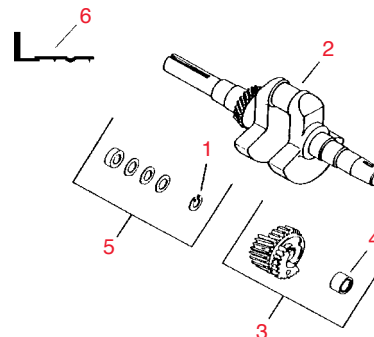

KRain Gear Drive Sprinklers

Pro Plus Professional Series · See page 222

Item No.	R&R Part No.	KOHLER Part No.	Description	Qty. Req.	Discounted Price Each
Crankshaft - Group 8					
1	RKX26934	X-269-34	Kohler Retainer	2	0.73
2	RK4714216	47 142 16	Kohler Crankshaft	1	242.90
3	RK4504303	45 043 03	Kohler Gear Assy.	2	65.45
4	RK4703001	47 030 01	Kohler Bearing, Needle	2	8.75
5	RK4775501	47 755 01	Kohler Kit, Spacer	1	22.75
6	RK10355	10355	Kohler Timing Tool, Counter Balance Gears	1	8.75