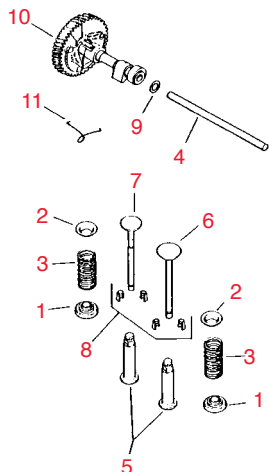

Item No.	R&R Part No.	KOHLER Part No.	Description	Qty. Req.	Discounted Price Each
Air Intake - Group 1					
1	RKX1672	X-167-2	Kohler Screw, H.C. 10-32 x 5/16	3	0.47
2	RKX2767	X-276-7	Kohler Nut, Wing 1/4-20	1	0.39
3	RK235101	235101	Kohler Base, Air Cleaner	1	23.05
4	RK235102	235102	Kohler Cover, Air Cleaner	1	19.40
5	RK235116	235116	Kohler Element	1	8.95
6	RK275341	275341	Kohler Gasket, Air Horn	1	2.05
7	RK237421	237421	Kohler Precleaner Element	1	3.85
8	RKA235100	A-235100	Kohler Air Cleaner Assy.	1	50.55
	RK2511301	25 113 01	Use RK2511307		
	RK2511307	25 113 07	Kohler Decal, Air Cleaner	1	1.00

Baffles & Shroud - Group 2					
1	RKX2553	X-25-53	Kohler Washer	1	0.81
2	RKX1322	X-132-2	Kohler Screw, H.C. 1/4-20 x 3/4	5	0.99
3	RKX1326	X-132-6	Kohler Screw, H.C. 1/4-20 x 1/2	2	0.81
4	RK235652	235652	Kohler Baffle, Side Air	1	6.60
5	RK4702718	47 027 18	Kohler Housing, Blower	1	104.05
6	RK237677	237677	Kohler Baffle, Cylinder	1	15.30
7	RK235054	235054	Kohler Baffle, Head	1	10.65

Breather & Vent - Group 3					
1	RKX4263	X-426-3	Kohler Clamp, Hose	1	2.80
2	RKX4269	X-426-9	Kohler Clamp, Hose	1	2.55
3	RK231032	231032	Kohler Seal, Breather	1	2.70
4	RK235047	235047	Kohler Reed, Breather	1	5.90
5	RK235048	235048	Kohler Gasket, Breather Plate	1	2.30
6	RK235117	235117	Kohler Baffle, Breather	1	2.40
7	RK235118	235118	Kohler Filter, Breather	1	5.90
8	RK275220	275220	Kohler Stud, Valve Cover	1	3.65
9	RK235631	235631	Kohler Plate, Breather	1	12.70
10	RK275839	275839	Kohler Cover, Valve	1	37.80
11	RK275144	275144	Kohler Gasket	1	2.60
12	RKX7991	X-799-1	Kohler Palnut 1/4-20	1	0.96
13	RK4732602	47 326 02	Kohler Hose	1	16.95