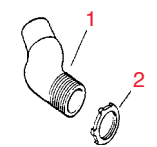

Exhaust - Group 12					
1	RK4505404	45 054 04	Kohler Elbow, Exhaust	1	34.60
2	RK4510001	45 100 01	Kohler Nut, Lock	1	5.90