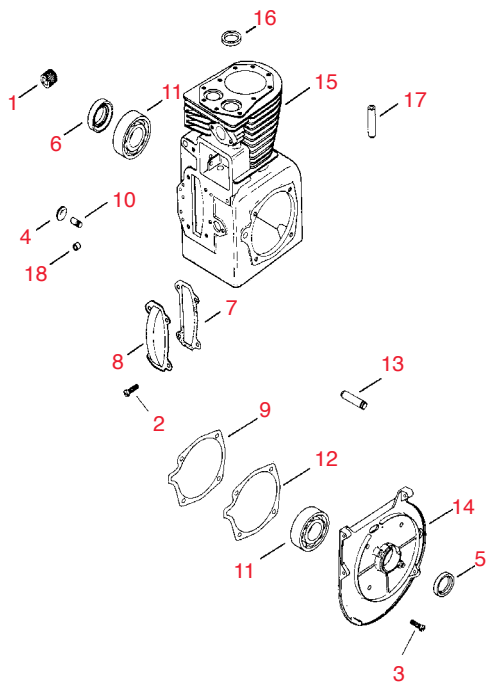

Crankcase - Group 7					
1	RKX7531	X-75-31	Use RK4713901		
1	RK4713901	47 139 01	Kohler Plug, Pipe	1	2.40
2	RKX1326	X-132-6	Kohler Screw, H.C. 1/4-20 x 1/2	4	0.81
3	RKX1592	X-159-2	Kohler Screw, H.C. 3/8-16 x 1	4	1.30
4	RKX23011	X-230-11	Kohler Plug	1	0.47
5	RK4703206	47 032 06	Kohler Seal, Front Oil	1	7.15
6	RK4703207	47 032 07	Kohler Seal, Rear Oil	1	7.15
7	RK235025	235025	Kohler Gasket, Cover	1	3.50
8	RK235026	235026	Kohler Cover, Camshaft	1	8.05
9	RK235070	235070	Kohler Gasket	A/R	2.40
10	RK235125	235-125-S	Kohler Shaft, Governor	1	28.20
11	RK235376	235376	Kohler Bearing, Ball	2	75.45
12	RK235757	235757	Kohler Gasket	2	4.10
13	RK236559	236559	Kohler Shaft	1	11.60
14	RK4515603	45 156 03	Kohler Plate, Bearing	1	109.25
15	RK4778298	47 782 82	Kohler Block, Cylinder Miniblock	1	895.30
16	RK230265	230265	Kohler Insert, intake	2	30.00
17	RK235007	235007-S	Kohler Guide, Valve	2	10.05
18	RK234866	234866	Kohler Bearing	1	2.70
19	RKX7023	X-702-3	Kohler Plug, Cup		0.72

Features
Turf Equipment
Power Equipment
Golf Course
Driving Range
Athletic Field
Irrigation
Apparel
Safety & Security
Tools

Equipment Parts

Quality Since 1971

723

Free Freight
On all orders over $500
Continental USA Only

KRain Gear Drive Sprinklers

Pro Plus Professional Series · See page 222