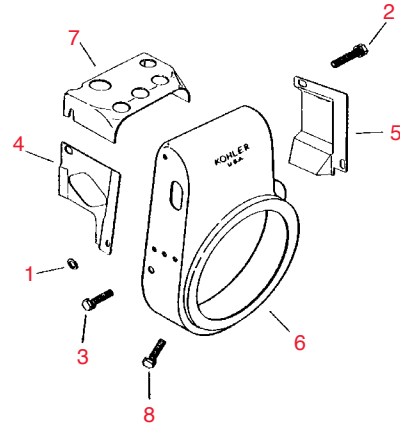

Baffles & Shroud - Group 2					
1	RKX2553	X-25-53	Kohler Washer	1	0.81
2	RKX1322	X-132-2	Kohler Screw, H.C. 1/4-20 x 3/4	5	0.99
3	RKX1326	X-132-6	Kohler Screw, H.C. 1/4-20 x 1/2	2	0.81
4	RK235652	235652	Kohler Baffle, Side Air	1	6.60
5	RK236676	236676	Kohler Baffle, Cylinder	1	8.05
6	RK236680	236680	Kohler Housing, Blower	1	90.80
7	RK237677	237677	Kohler Baffle, Head	1	15.30
8	RKX1435	X-143-5	Kohler Screw, H.C. w/star washer sems 1/4-20 x 5/8	1	0.99