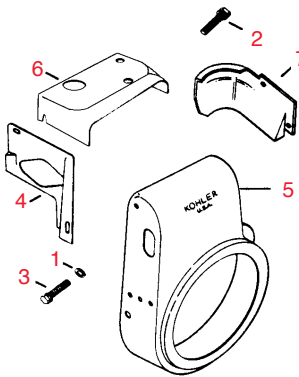

Item No.	R&R Part No.	KOHLER Part No.	Description	Qty. Req.	Discounted Price Each
Air Intake - Group 1					
1	RKX1672	X-167-2	Kohler Screw, H.C. 10-32 x 5/16	3	0.47
2	RKX2767	X-276-7	Kohler Nut, Wing 1/4-20	1	0.39
3	RK235101	235101	Kohler Base, Air Cleaner	1	23.05
4	RK235102	235102	Kohler Cover, Air Cleaner	1	19.40
5	RK235116	235116	Kohler Element	1	8.95
6	RK275341	275341	Kohler Gasket, Air Horn	1	2.05
7	RK237421	237421	Kohler Precleaner Element	1	3.85
8	RKA235100	A-235100	Kohler Air Cleaner Assy.	1	50.55
	RK2511301	25 113 01	Use RK2511307		
	RK2511307	25 113 07	Kohler Decal, Air Cleaner	1	1.00