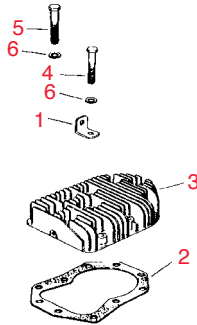

Item No.	R&R Part No.	KOHLER Part No.	Description	Qty. Req.	Discounted Price Each
Crankshaft - Group 8					
1	RKX26934	X-269-34	Kohler Retainer	2	0.73
2	RK4704201	47 042 01	Use RK4504303		
3	RK4504303	45 043 03	Kohler Gear Assy.	2	65.45
2	RK4703001	47 030 01	Kohler Bearing, Needle	2	8.75
4	RK4775501	47 755 01	Kohler Kit, Spacer	1	22.75
5	RK4501405	45 014 05	Use RK4514236		
5	RK4514217	45 142 17	Use RK4514236		
5	RK4514236	45 142 36	Kohler Crankshaft	1	244.20

Cylinder Head - Group 9					
1	RK4744501	47 445 01	Use RK4744502		
1	RK4744502	47 445 02	Kohler Strap, Lifting	1	2.05
2	RK237658	237658	Use RK4704110		
2	RK4704110	47 041 10	Use RK4704115		
2	RK4704115	47 041 15	Kohler Gasket, Cylinder Head	1	9.35
3	RK237670	237670	Kohler Head, Cylinder	1	113.25
4	RK270158	270158	Kohler Screw, H.C. 3/8-16 x 1 1/2	8	2.70
5	RK270721	270721	Kohler Screw, H.C. 3/8-16X1 3/4	1	3.65
6	RK270889	270889	Kohler Washer, Plain 3/8	10	2.70

Dipstick - Group 10					
1	RKX1312	X-131-2	Kohler Screw, 10-24 x 1/2 R.H.	3	0.47
2	RK237064	237064	Kohler Gasket	1	3.35
3	RK4703816	47 038 16	Kohler Dipstick	1	59.90
4	RK4718004	47 180 04	Kohler Tube, Oil Fill	1	45.55

Electric Start - Group 11					
1	RKX221	X-22-1	Kohler Washer 3/8	2	0.99
2	RK234948	234948	Kohler Screw, H.C. 3/8-16 x 1 11/32	2	3.00
3	RK4509809	45 098 09	Kohler Starter Assy	1	139.85
4	RK4575515	47 755 07	Kohler Kit, Drive	1	79.25
5	RK4575515	45 755 15	Kohler Kit, Drive Parts	1	79.25
6	RK4508105	4508105	Kohler Cap, Drive End	1	40.30
8	RK4508105	48 227 04	Kohler Cap, Commutator End	1	40.30
9	RK237649	237649	Kohler Thru Bolt with Washer	2	9.50
10	RK4875515	48 755 15	Use RK5275515		
10	RK8275528	52 755 15	Kohler Kit, Brush	1	34.80
	RK5235701	52 357 01	Kohler Lubricant, Starter	1	4.15