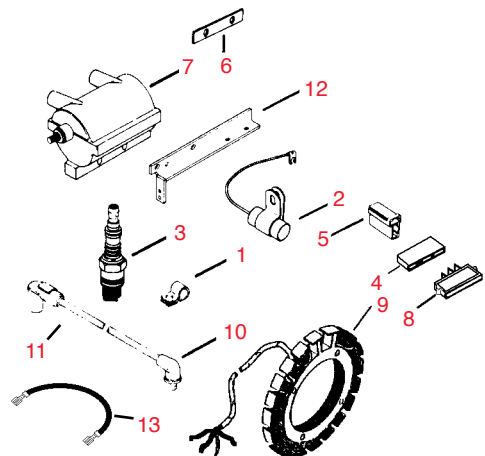

Item No.	R&R Part No.	KOHLER Part No.	Description	Qty. Req.	Discounted Price Each
Governor - Group 17					
1	RK2513960	X-75-23	Kohler Plug	1	1.00
2	RK277078	277078	Kohler Gasket, Governor Housing	1	2.80
3	RK271151	271151	Kohler Rod, Throttle	1	3.80
4	RK4520803	45 208 03	Kohler Body, Ball Joint	1	6.40
5	RKX4898	X-489-8	Kohler Rod, Breaker Push	1	2.15
6	RK5204111	52 041 11	Kohler Gasket, Breaker Cover	1	1.00
7	RK220074	220074	Kohler Diaphragm	1	3.00
8	RK232535	232535	Kohler Cover, Breaker	1	6.40
9	RK271547	271547	Kohler Spring, Governor	1	11.15
10	RK275691	275691	Kohler Screw, Shoulder	1	5.90
11	RK277073	277073	Kohler Gasket	1	2.30
12	RK277080	277080	Kohler Lever, Throttle	1	12.60
13	RKA277905	A-277905	Kohler Housing, Breather	1	24.70
14	RK277341	277341	Kohler Washer, Tension	1	2.40
15	RK4815003	48 150 03	Kohler Breaker	1	20.20
16	RK4819401	48 194 01	Kohler Joint, Ball	1	4.10
17	RK4875510	48 755 10	Kohler Kit, Clamp	1	7.45
18	RK4831028	48 310 28	Kohler Governor Assy.	1	434.65
19	RKX26915	X-269-15	Kohler Ring, Retaining	1	0.99
20	RKX2932	X-293-2	Kohler Bearing, Needle	1	9.00
21	RKX2933	X-293-3	Kohler Bearing, Needle	1	8.25
22	RK4803002	48 030 02	Kohler Bearing, Needle	1	16.30
23	RK237022	237022	Kohler Washer	1	2.40
24	RK240202	240202	Kohler Bearing, Ball	1	34.30
25	RK275055	275055	Kohler Seal, Oil	1	11.15
26	RK277099	277099	Kohler Gasket, Governor Cover	1	2.70
27	RK277100	277100	Kohler Bearing, Roller Thrust	1	8.85
28	RK277101	277101	Kohler Race, Thrust Bearing	1	3.50
29	RK277102	277102	Kohler Race, Thrust Bearing	1	5.10
30	RK277104	277104	Kohler Ring, Retaining	1	2.05
31	RK4804311	277561	Kohler Gear, Governor	1	21.90
32	RK4808102	48 081 02	Kohler Housing	1	101.50
33	RK4809605	48 096 05	Kohler Cover, Governor	1	92.95
34	RK4875501	48 755 01	Kohler Kit, Sleeve	1	14.70
35	RK4847102	48 471 02	Kohler Yoke, Governor	1	3.00
36	RK4808703	48 087 03	Kohler Lever, Governor	1	59.35
37	RK4842008	48 420 08	Kohler Shaft, Governor Assy.	1	308.35
38	RKX2694	X-269-4	Kohler Ring, Retaining	1	0.99
39	RK230080	230080	Kohler Pin, Flyweight	2	3.50
40	RK277007	277007	Kohler Shaft, Governor	1	71.05
41	RK277114	277114	Kohler Flyweights	2	6.60
42	RK4808901	48 089 01	Kohler Spring	2	2.70
43	RKX2808	X-280-8	Kohler Pin, Roll	1	0.99

Ignition - Group 18					
1	RK210281	210281	Kohler Clip, Cable	2	2.40
2	RK230722	230722	Kohler Condensator	1	5.00
3	RK235041S	235041-S	Kohler Plug, Spark	2	4.55
4	RK236602	236602	Kohler Connector	1	3.30
5	RK4815502	48 155 02	Kohler Connector	1	4.35
6	RK271694	271694	Kohler Plate, Coil Mounting	1	5.00
7	RK277375	277375	Kohler Coil	1	140.85
8	RK2575503	25 755 03	Kohler Kit, Rectifier, Regulator	1	56.95
9	RK237878	237878	Kohler Kit, Stator	1	76.10
10	RK4834803	48 348 08	Kohler Lead, Hi-Tension	1	15.30
11	RK4834804	48 348 04	Kohler Lead, Hi-Tension	1	12.60
12	RK4808801	48 088 01	Kohler Bracket, Coil	1	27.35
13	RK2551808	25 518 08	Kohler Lead, 14 Ga. 11"	1	4.40
14	RK2551813	25 518 13	Kohler Lead, 14 Ga. 9"	1	2.70

Order Factory Direct 800-528-3446
Fax 520-294-1045 • www.rrproducts.com

All original equipment manufacturers names and part numbers are used for identification purposes only, and we are in no way implying that our products are original equipment parts. Prices subject to change without notice.