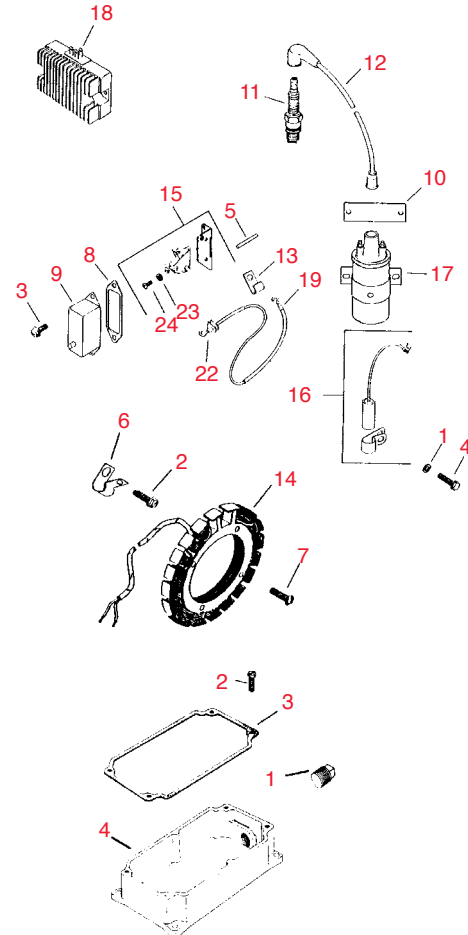

Piston & Rod - Group 22					
OLD STYLE PISTON DESIGN					
1	RK4706709	47 067 09	Kohler Rod, Connecting - Standard	1	45.10
1	RK4706710	47 067 10	Kohler Rod, Connecting - .010	1	45.10
2	RK4787411	47 874 11	Kohler Piston Assy, Standard	1	131.90
2	RK4787412	47 874 12	Kohler Piston Assy, .003	1	111.55
2	RK4787413	47 874 13	Kohler Piston Assy, .010	1	131.90
2	RK4787414	47 874 14	Kohler Piston Assy, .020	1	131.90
2	RK4787415	47 874 15	Kohler Piston Assy, .030	1	131.90
3	RK4810805	48 108 05	Kohler Ring Set, Std. & .003	1	53.90
3	RK4810806	48 108 06	Kohler Ring Set, .010	1	49.40
3	RK4810807	48 108 07	Kohler Ring Set, .020	1	63.50
3	RK4810808	48 108 08	Kohler Ring Set, .030	1	63.50
4	RK4701801	47 018 01	Kohler Retainer, Pin	1	2.10
NEW STYLE MAHLE PISTON DESIGN					
5	RK4506724	45 067 24	Kohler Rod, Connecting - Standard		59.85
5	RK4506725	45 067 25	Kohler Rod, Connecting - .010		83.55
6	RK4787421	47 874 21	Kohler Piston Assy, Standard		166.65
6	RK4787422	47 874 22	Kohler Piston Assy, .003		124.95
6	RK4787423	47 874 23	Kohler Piston Assy, .010		160.65
6	RK4787424	47 874 24	Kohler Piston Assy, .020		160.65
6	RK4787425	47 874 25	Kohler Piston Assy, .030		124.95
7	RK4710805	47 108 05	Kohler Ring Set, Std. & .003		59.30
7	RK4710806	47 108 06	Kohler Ring Set, .010		56.55
7	RK4710807	47 108 07	Kohler Ring Set, .020		56.55
7	RK4710808	47 108 08	Kohler Ring Set, .030		56.55
4	RK4701801	47 018 01	Kohler Retainer, Pin		2.10

Order parts according to design used on engine