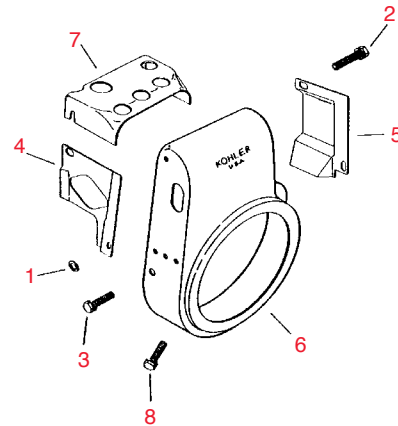

Baffles & Shroud - Group 2

1	RKX2553	X-25-53	Kohler Washer	1	0.81
2	RKX1322	X-132-2	Kohler Screw, H.C. 1/4-20 x 3/4	5	0.99
3	RKX1326	X-132-6	Kohler Screw, H.C. 1/4-20 x 1/2	2	0.81
4	RK235652	235652	Kohler Baffle, Side Air	1	6.60
5	RK236676	236676	Kohler Baffle, Cylinder	1	8.05
6	RK4702718	47 027 18	Kohler Housing, Blower	1	104.05
7	RK237677	237677	Kohler Baffle, Head	1	15.30
8	RKX1435	X-143-5	Kohler Screw, H.C. w/star washer sems 1/4-20 x 5/8	1	0.99