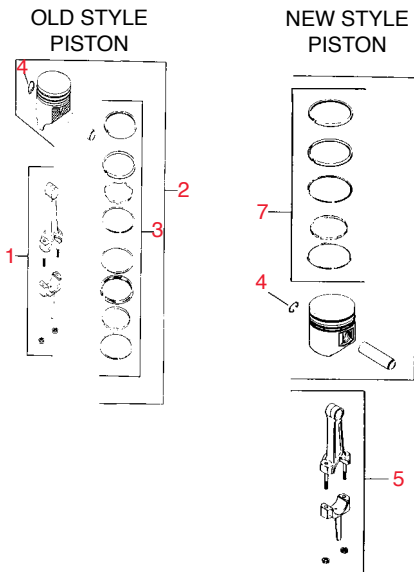

Piston & Rod - Group 22					
OLD STYLE PISTON					
1	RK4506722	45 067 22	Kohler Rod, Connecting - Standard	1	66.15
1	RK4506723	45 067 23	Kohler Rod, Connecting - .010	1	62.00
2	RK4587401	45 874 01	Kohler Piston Assy, Standard	1	154.70
2	RK4587402	45 874 02	Kohler Piston Assy, .003	1	164.90
2	RK4587403	45 874 03	Kohler Piston Assy, .010	1	154.70
2	RK4587404	45 874 04	Kohler Piston Assy, .020	1	120.35
2	RK4587405	45 874 05	Kohler Piston Assy, .030	1	120.35
3	RK4510806	45 108 06	Kohler Ring Set, Std. & .003	1	50.10
3	RK4510807	45 108 07	Kohler Ring Set, .010	1	52.50
3	RK4510808	45 108 08	Kohler Ring Set, .020	1	52.50
3	RK4510809	45 108 09	Kohler Ring Set, .030	1	52.50
4	RK4701801	47 018 01	Kohler Retainer, Pin	2	2.10
NEW STYLE MAHLE PISTON					
5	RK4506724	45 067 22	Kohler Rod, Connecting - Standard	1	59.85
5	RK4506725	45 067 23	Kohler Rod, Connecting - .010	1	83.55
6	RK4587411	45 874 01	Kohler Piston Assy, Standard	1	175.00
6	RK4587412	45 874 02	Kohler Piston Assy, .003	1	131.20
6	RK4587413	45 874 03	Kohler Piston Assy, .010	1	168.90
6	RK4587414	45 874 04	Kohler Piston Assy, .020	1	168.70
6	RK4587415	45 874 05	Kohler Piston Assy, .030	1	131.20
7	RK4510810	45 108 06	Kohler Ring Set, Std. & .003	1	59.25
7	RK4510811	45 108 07	Kohler Ring Set, .010	1	73.05
7	RK4510812	45 108 08	Kohler Ring Set, .020	1	56.90
7	RK4510813	45 108 09	Kohler Ring Set, .030	1	56.90
4	RK4701801	47 018 01	Kohler Retainer, Pin	2	2.10

Free Freight
On all orders over $500
Continental USA Only

Turf Stress Detection Glasses

Identify Turf Stress or Disease - See page 366