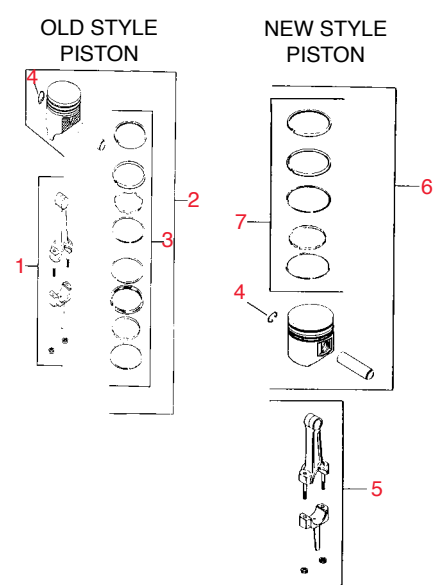

Piston & Rod - Group 22					
OLD PISTON STYLE					
1	RK4506724	45 067 22	Kohler Rod, Connecting - Standard	1	59.85
1	RK4506725	45 067 23	Kohler Rod, Connecting - .010	1	83.55
2	RK4587411	45 874 01	Kohler Piston Assy, Standard	1	175.00
2	RK4587412	45 874 02	Kohler Piston Assy, .003	1	131.20
2	RK4587413	45 874 03	Kohler Piston Assy, .010	1	168.90
2	RK4587414	45 874 04	Kohler Piston Assy, .020	1	168.70
2	RK4587415	45 874 05	Kohler Piston Assy, .030	1	131.20
3	RK4510810	45 108 06	Kohler Ring Set, Std. & .003	1	59.25
3	RK4510811	45 108 07	Kohler Ring Set, .010	1	73.05
3	RK4510812	45 108 08	Kohler Ring Set, .020	1	56.90
3	RK4510813	45 108 09	Kohler Ring Set, .030	1	56.90
4	RK4701801	47 018 01	Kohler Retainer, Pin	2	2.10
NEW STYLE MAHLE PISTON					
5	RK4506724	45 067 22	Kohler Rod, Connecting - Standard	1	59.85
5	RK4506725	45 067 23	Kohler Rod, Connecting - .010	1	83.55
6	RK4587411	45 874 01	Kohler Piston Assy, Standard	1	175.00
6	RK4587412	45 874 02	Kohler Piston Assy, .003	1	131.20
6	RK4587413	45 874 03	Kohler Piston Assy, .010	1	168.90
6	RK4587414	45 874 04	Kohler Piston Assy, .020	1	168.70
6	RK4587415	45 874 05	Kohler Piston Assy, .030	1	131.20
7	RK4510810	45 108 06	Kohler Ring Set, Std. & .003	1	59.25
7	RK4510811	45 108 07	Kohler Ring Set, .010	1	73.05
7	RK4510812	45 108 08	Kohler Ring Set, .020	1	56.90
7	RK4510813	45 108 09	Kohler Ring Set, .030	1	56.90
4	RK4701801	47 018 01	Kohler Retainer, Pin	2	2.10