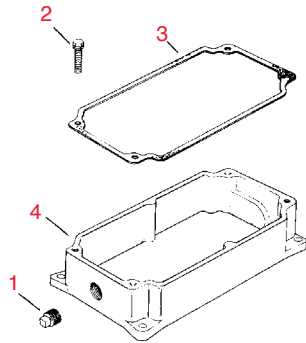

Quality Since 1971

833

Item No.	R&R Part No.	KOHLER Part No.	Description	Qty. Req.	Discounted Price Each
Ignition - Group 18					
1	RK4758401	47 584 01	Use RK4758402		
1	RK4758403	47 584 02	Kohler Module, Ignition	1	50.75
2	RKX6751	X-156-1	Kohler Screw, H.C. Sems 10-24x7/8	2	0.94
3	RKX2579	X-25-79	Kohler Washer, Plain #10	2	0.99
4	RK210281	210281	Kohler Clip, High Tension Lead	1	2.40
5	RKX1326	X-132-6	Kohler Screw, R.H.	4	0.81
6	RK235173	235173	Kohler Clip	1	3.65
7	RKX6759	X-67-59	Kohler Screw, Sheet Metal	1	0.39
8	RK235041S	235041-S	Kohler Plug, Spark	1	4.55
9	RK2575503	25 755 03	Kohler Rectifier-Regulator	1	56.95
10	RKX1325	X-132-5	Kohler Screw, H.C. Sems	2	0.99
11	RK236602	236602	Kohler Connector, Female	1	3.30
12	RK4115503	41 155 03	Kohler Connector, Male	1	1.00
13	RK237878	237878	Kohler Kit, Stator	1	76.10
14	RK4751836	47 518 36	Kohler Lead, Violet, Rectifier-regulator to connector (23" - 14 Gauge Uninsulated push-on tab terminals)	1	5.00
14	RK4751843	47 518 43	Kohler Lead, White w/diode (Service replacement lead for lead w/diodes) (5"-18-Gauge insulated- push-on tab - insulink terminals)	1	19.15