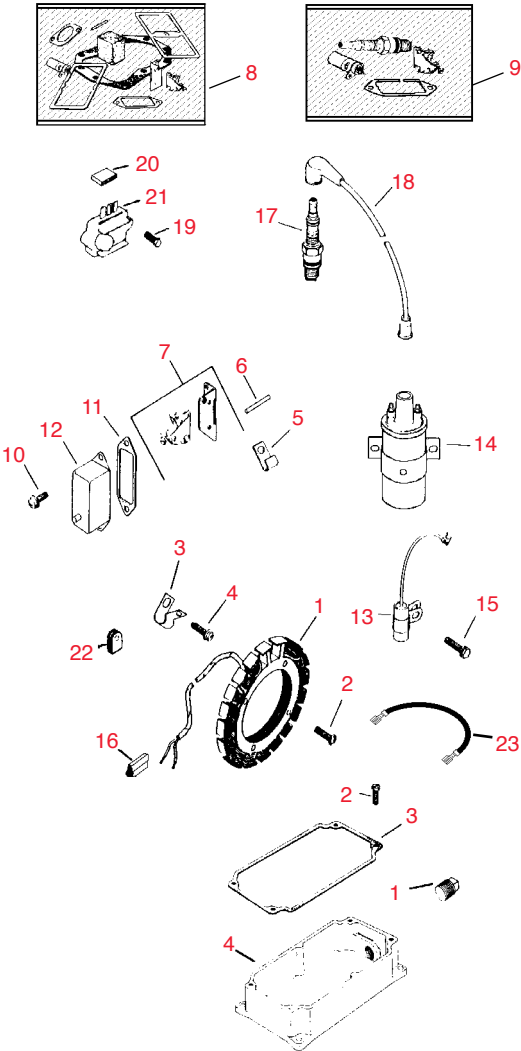

Item No.	R&R Part No.	KOHLER Part No.	Description	Qty. Req.	Discounted Price Each
Ignition - Group 18					
1	RK237878	237878	Kohler Kit, Stator (15 amp.)	1	76.10
2	RKX7781	X-778-1	Use RKX6751		
2	RKX6751	X-675-1	Kohler Screw, R.H. 10-24 x 3/4	4	0.94
3	RKX7281	X-728-1	Kohler Clip	1	0.93
4	RKX6759	X-67-59	Kohler Screw, Sheet Metal	1	0.39
5	RK275303	275303	Kohler Clip	1	2.05
6	RK4741104	47 411 04	Kohler Rod, Breaker	1	8.20
7	RK4715003	47 150 03	Kohler Breaker Assembly	1	10.10
8	RK4775703	47 757 03	Kohler Tune Up Kit	1	22.40
9	RK4775705	47 757 05	Kohler Ignition Kit	1	17.15
10	RKX1311	X-131-1	Kohler Screw, F.H.M. 10-24 x 3/8	4	0.47
11	RK5204111	52 041 11	Kohler Gasket, Cover	1	1.00
12	RK232535	232535	Kohler Cover, Breaker	1	6.40
13	RK230722	230722	Kohler Condenser	1	5.00
14	RK231281	231281	Kohler Coil	1	29.95
15	RKX1322	X-132-2	Kohler Screw, H.C. Sems 1/4-20x3/4	2	0.99
16	RK4815502	48 155 02	Kohler Connector	1	4.35
17	RK235041S	235041-S	Kohler Plug, Spark	1	4.55
18	RK238057	238057	Kohler Kit, High Tension Lead	1	20.70
19	RKX1324	X-132-4	Kohler Screw, H.C. Sems 1/4-20x1	2	0.99
20	RK236602	236602	Kohler Connector	1	3.30
21	RK4140305	41 403 05	Use RK2575503		
21	RK2575503	25 755 03	Kohler Rectifier-Regulator	1	56.95
22	RK220297	220297	Kohler Grommet	1	2.05
23	RKA231533	A-231533	Kohler Lead, Black (17"-14 Gauge - Insulated Barrel Eyelet - Uninsulated Barrel Open Side Terminals)	1	6.20
23	RK2551811	25 518 11	Kohler Lead, Black (18"-14 Gauge - Insulated Barrel Eyelet - Uninsulated Push Tab on Terminals)	1	5.90
23	RK2551805	25 518 05	Kohler Lead, Black (5" - 14Gauge - Uninsulated Push Tab on Terminals)	1	2.10
Oil Pan - Group 21					
1	RKX3054	X-305-4	Kohler Plug, Magnetic Drain Hex. Hd. 3/8	1	7.60
2	RKX1593	X-159-3	Kohler Screw, H.C. 3/8-16 x 1 1/4	4	1.30
3	RK235057	235057	Kohler Gasket, Pan	1	3.50
4	RK235147	235147	Kohler Base, Oil Pan	1	126.40
Piston & Rod - Group 22					
OLD STYLE PISTON DESIGN					
1	RK4706709	47 067 09	Kohler Rod, Connecting (Std.)	1	45.10
1	RK4706710	47 067 10	Kohler Rod, Connecting (.010)	1	45.10
2	RK4787411	47 874 11	Kohler Piston Assy, Standard	1	131.90
2	RK4787412	47 874 12	Kohler Piston Assy, .003	1	111.55
2	RK4787413	47 874 13	Kohler Piston Assy, .010	1	131.90
2	RK4787414	47 874 14	Kohler Piston Assy, .020	1	131.90
2	RK4787415	47 874 15	Kohler Piston Assy, .030	1	131.90
3	RK4810805	48 108 05	Kohler Ring Set, Std. & .003	1	53.90
3	RK4810806	48 108 06	Kohler Ring Set, .010	1	49.40
3	RK4810807	48 108 07	Kohler Ring Set, .020	1	63.50
3	RK4810808	48 108 08	Kohler Ring Set, .030	1	63.50
4	RK4701801	47 018 01	Kohler Retainer, Pin	2	2.10
NEW STYLE MAHLE PISTON DESIGN					
5	RK4506724	45 067 24	Kohler Rod, Connecting - Standard	1	59.85
5	RK4506725	45 067 25	Kohler Rod, Connecting - .010	1	83.55
6	RK4787421	47 874 21	Kohler Piston Assy, Standard	1	166.65
6	RK4787422	47 874 22	Kohler Piston Assy, .003	1	124.95
6	RK4787423	47 874 23	Kohler Piston Assy, .010	1	160.65
6	RK4787424	47 874 24	Kohler Piston Assy, .020	1	160.65
6	RK4787425	47 874 25	Kohler Piston Assy, .030	1	124.95
7	RK4710805	47 108 05	Kohler Ring Set, Std. & .003	1	59.30
7	RK4710806	47 108 06	Kohler Ring Set, .010	1	56.55
7	RK4710807	47 108 07	Kohler Ring Set, .020	1	56.55
7	RK4710808	47 108 08	Kohler Ring Set, .030	1	56.55
4	RK4701801	47 018 01	Kohler Retainer, Pin	2