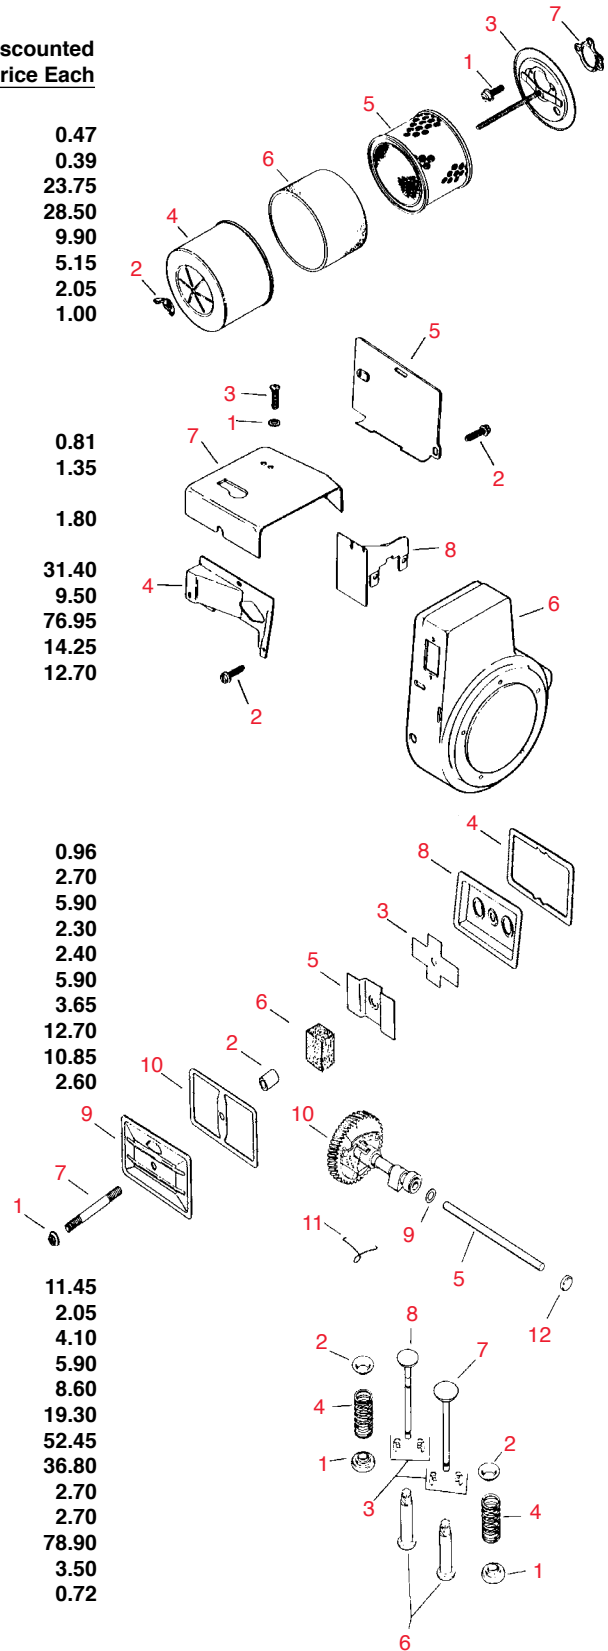

Breather & Vent - Group 3					
1	RKX7991	X-799-1	Kohler Palnut	1	0.96
2	RK231032	231032	Kohler Seal, Breather	1	2.70
3	RK235047	235047	Kohler Reed, Breather	1	5.90
4	RK235048	235048	Kohler Gasket, Valve Cover	1	2.30
5	RK235117	235117	Kohler Baffle, Breather	1	2.40
6	RK235118	235118	Kohler Filter, Breather	1	5.90
7	RK275220	275220	Kohler Stud, Valve Cover	1	3.65
8	RK235631	235631	Kohler Plate, Breather	1	12.70
9	RKA235418	A-235418-S	Kohler Cover, Valve	1	10.85
10	RK275144	275144	Kohler Gasket, Valve Cover	1	2.60

Camshaft & Valves - Group 4					
1	RK5241301	52 413 01	Kohler Rotator	2	11.45
2	RK235011	235011	Kohler Retainer, Spring Upper	2	2.05
3	RK4175510	41 755 10	Kohler Kit, Retainer	2	4.10
4	RK235168	235168	Kohler Spring, Valve	2	5.90
5	RK4738009	47 380 09	Kohler Pin, Camshaft	1	8.60
6	RKD235327	D-235327	Kohler Tappet	2	19.30
7	RK235582	235582	Kohler Valve, Intake	1	52.45
8	RK237672	237672	Kohler Valve, Exhaust	1	36.80
9	RK275066	275066	Kohler Spacer, Camshaft .005 (A.R.)	1	2.70
9	RK275067	275067	Kohler Spacer, Camshaft .010 (A.R.)	1	2.70
10	RK4701011	47 010 11	Kohler Camshaft Assy.	1	78.90
11	RK4708901	47 089 01	Kohler Spring, Actuating	1	3.50
12	RKX7023	X-702-3	Kohler Plug, Cup	1	0.72