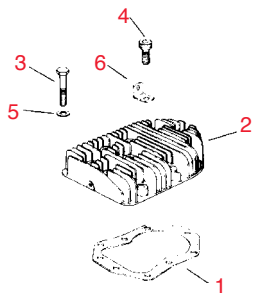

Free Freight
On all orders over $500
Continental USA Only

First Aid Kits
Kits for 25 to 100 Persons • See page 326