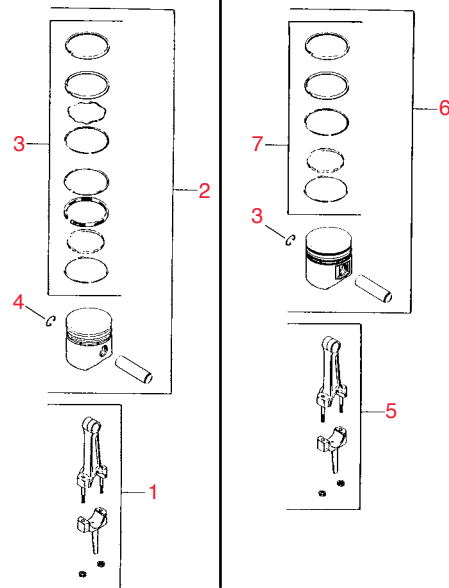

OLD STYLE PISTON

NEW STYLE PISTON