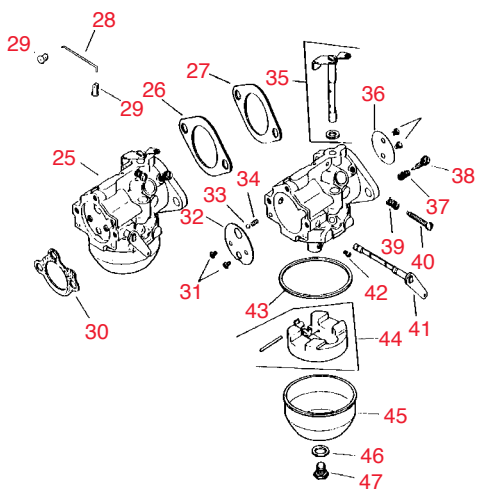

25	RK4785330	47 853 30	Kohler Kit, Carburetor w/Linkage	1	195.65
26	RK271030	271030	Kohler Gasket, Carburetor	1	2.30
27	RK4704901	47 049 01	Kohler Gasket, Carburetor	1	7.45
28	RK4707911	47 079 11	Kohler Linkage, Carburetor	1	1.25
29	RK2515807	25 158 07	Use RK2515811		
29	RK2515811	25 158 11	Kohler Bushing, Yellow, Linkage Retaining	1	1.00
30	RK275341	275341	Kohler Gasket, Air Cleaner	4	2.05
31	RK2508627	25 086 27	Kohler Screw, Throttle & Choke Plate	1	1.45
32	RK4714609	47 146 09	Kohler Plate, Choke	1	2.30
33	RK2519401	25 194 01	Kohler Ball, Choke Friction	1	4.40
34	RK2508903	25 089 03	Kohler Spring, Choke Friction	1	4.40
35	RK4714436	47 144 25	Kohler Shaft, Throttle w/Lever & Seal	1	12.55
36	RK4714610	47 146 10	Kohler Plate, Throttle	1	5.90
37	RK2508902	25 089 02	Kohler Spring, Idle Fuel	1	1.85
38	RK2536801	25 368 01	Kohler Needle, Idle Fuel Adj.	1	2.35
39	RK2508904	25 089 04	Kohler Spring, Idle Speed	1	3.85
40	RK2508626	25 086 26	Kohler Screw, Idle Speed Adj.	1	1.80
41	RK4709038	47 090 38	Kohler Lever, Choke	1	17.65
42	RK5233708	52 337 08	Kohler Jet, Main	1	4.15
43	RK2504104	25 041 04	Kohler Gasket, Bowl	1	3.15
44	RK2575709	25 757 09	Kohler Kit, Float	1	11.30
45	RK2510401	25 104 01	Kohler Bowl, Fuel	1	9.15
46	RK2504103	25 041 03	Kohler Gasket, Bowl Retainer Screw	1	2.40
47	RK2510005	25 100 05	Kohler Screw, Bowl Retainer	1	1.60
	RK2575711	25 757 11	Kohler Kit, Carburetor Repair	1	25.15
	RK4775538	47 755 38	Kohler Kit, High AltitudeJet	1	9.90

Free Freight
On all orders over $500
Continental USA Only

Plastic Chain
High Impact Plastic for Traffic Control • See page 166