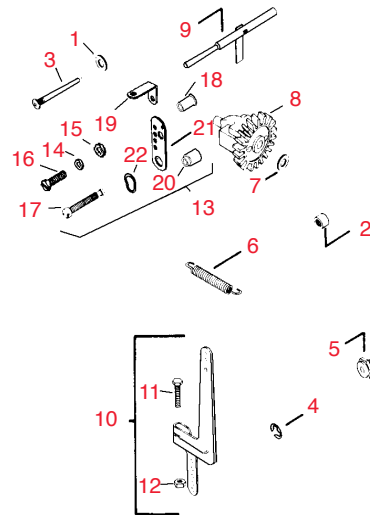

Item No.	R&R Part No.	KOHLER Part No.	Description	Qty. Req.	Discounted Price Each
Exhaust - Group 12					
1	RK235899	235899	Use RK4107219		
1	RK4107219	47 072 19	Kohler Stud	2	3.10
2	RK235122	235122	Kohler Gasket, Exhaust Flange	2	2.70
Flywheel - Group 13					
1	RK4702524	47 025 24	Kohler Flywheel	1	339.20
2	RK4775515	47 755 15	Kohler Kit, Grass Screen	1	23.65
3	RK4708608	47 086 08	Kohler Screw, pozidriv T.H. 1/4-20x5/84		1.80
4	RKX28617	X-286-17	Kohler Key, Square Before Serial #15139547	1	0.73
6	RKX11914	X-119-14	Use RK2510002		
6	RK2510002	25 100 02	Kohler Nut, Lock 5/8-18 Before Serial #15139547	1	1.25
7	RKX463	X-46-3	Kohler Key, Woodruff After Serial #15139546	1	0.93
8	RK5211402	52 114 02	Use RK5246815		
8	RK5246815	52 468 15	Kohler Washer, Plain 1 3/8 O.D. After Serial #15139546	1	2.05
9	RK2508604	25 086 04	Use RK2508624		
9	RK2508624	25 086 24	Kohler Screw, Hex. Mach. 3/8-24x1 1/8 After Serial #15139546	1	1.25
Fuel Pump - Group 14					
1	RKX1742	X-174-2	Kohler Screw, F.H.M. 1/4-20 x 3/4	2	0.47
2	RK4704104	47 041 04	Use RK2504105		
2	RK2504109	25 041 09	Kohler Gasket, Fuel Pump	1	1.15
3	RK240282	240282	Kohler Cover, Pump Pad	1	3.35
Governor - Group 17					
1	RK2546801	25 468 01	Kohler Washer	1	1.00
2	RKX40080	X-400-80	Kohler Spacer	1	0.83
3	RK231355	231355	Kohler Pin, Governor Stop	1	3.35
4	RK235278	235278	Kohler Retainer, Rod	1	2.05
5	RK235476	235476	Kohler Bushing	1	4.90
6	RK235496	235496	Kohler Spring, Governor	1	4.75
7	RK237022	237022	Kohler Washer, Thrust	1	2.40
8	RKA236294	A-236294-S	Kohler Kit, Governor Gear (Incl. thrust washer)	1	20.30
9	RKA235256	A-235256-S	Kohler Kit, Governor Cross Shaft (Incl. spacer)	1	9.15
10	RKA237653	A-237653	Kohler Lever, Governor Assy.	1	22.30
11	RKX7761	X-776-1	Kohler Screw, sems 1/4-20 x 1 1/4	1	1.30
12	RKX7991	X-799-1	Kohler Palnut 1/4-20	1	0.96
13	RKA236947	A-236947	Kohler Bracket, Speed Control	1	15.20
14	RKX2563	X-25-63	Kohler Washer, Pain 1/4	1	0.93
15	RKX25102	X-25-102	Kohler Washer, Plain 1/4	1	0.97
16	RK4108620	X-51-8	Kohler Screw, R.H.M. 8-32 x 1/4	1	1.00
17	RKX1329	X-132-9	Kohler Screw, H.C. Sems 1/4-20x1 1/4	1	0.99
18	RK4875510	47 755 10	Kohler Kit, Clamp	1	7.45
19	RK235084	235084	Kohler Bracket, Adjusting Screw	1	3.65
20	RK235085	235085	Kohler Spacer	1	3.65
21	RK236249	236249	Kohler Bracket, Speed Control	1	3.35
22	RK275690	275690	Kohler Washer, Tension	1	2.10