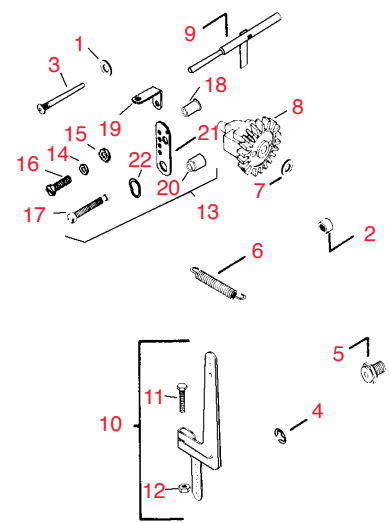

Item No.	R&R Part No.	KOHLER Part No.	Description	Qty. Req.	Discounted Price Each
Exhaust - Group 12					
1	RK235899	235899	Use RK4107219		
1	RK4107219	47 072 19	Kohler Stud	2	3.10
2	RK235122	235122	Kohler Gasket, Exhaust Flange	2	2.70
Flywheel - Group 13					
1	RK4702528	47 025 28	Kohler Flywheel	1	282.05
2	RK4775515	47 755 15	Kohler Kit, Grass Screen	1	23.65
3	RK4708608	47 086 08	Kohler Screw, pozidriv T.H. 1/4-20x5/84		1.80
Before Serial No. 15139547 Use:					
4	RKX28617	X-286-17	Kohler Key, Square	1	0.73
5	RKX25104	X-25-104	Kohler Washer, Plain 5/8	1	0.91
6	RKX11914	X-119-14	Use RK2510002		
6	RK2510002	25 100 02	Kohler Nut, Lock 5/8-18	1	1.25
After Serial No. 15139546 Use:					
7	RKX463	X-46-3	Kohler Key, Woodruff	1	0.93
8	RK5246815	52 468 15	Kohler Washer, Plain	1	2.05
9	RK2508624	25 086 24	Kohler Screw, Hex. Mach. 3/8-24 x 1 1/8	1	1.25
Fuel Pump - Group 14					
1	RKX1742	X-174-2	Kohler Screw, F.H.M. 1/4-20 x 3/4	2	0.47
1	RK4704104	47 041 04	Use RK2504109		
2	RK2504109	25 041 05	Kohler Gasket, Fuel Pump	1	1.15
3	RKX4269	X-426-9	Kohler Clamp, Hose	1	2.55
4	RKX8101	X-810-1	Use RK2535301		
4	RK2535301	25 343 01	Kohler Line, Fuel	1	2.70
5	RK4755904	47 559 04	Kohler Fuel Pump w/Gasket	1	40.45
6	RKX2563	X-25-63	Kohler Washer, Plain	2	0.93
7	RK2515502	25 155 02	Kohler Connector, 90° Hose	1	0.47
Governor - Group 17					
1	RK2546801	25 468 01	Kohler Washer	1	1.00
2	RKX40080	X-400-80	Kohler Spacer	1	0.83
3	RK231355	231355	Kohler Pin, Governor Stop	1	3.35
4	RK235278	235278	Kohler Retainer, Rod	1	2.05
5	RK235476	235476	Kohler Bushing	1	4.90
6	RK235496	235496	Kohler Spring, Governor	1	4.75
7	RK237022	237022	Kohler Washer, Thrust	1	2.40
8	RKA236294	A-236294-S	Kohler Kit, Governor Gear (Incl. thrust washer)	1	20.30
9	RKA235256	A-235256-S	Kohler Kit, Governor Cross Shaft (Incl. spacer)	1	9.15
10	RKA237653	A-237653	Kohler Lever, Governor Assy.	1	22.30
11	RKX7761	X-776-1	Kohler Screw, sems 1/4-20 x 1 1/4	1	1.30
12	RKX7991	X-799-1	Kohler Palnut 1/4-20	1	0.96
13	RKA236895	A-236895	Kohler Bracket, Speed Control	1	14.95
14	RKX2563	X-25-63	Kohler Washer, Plain 1/4	1	0.93
15	RKX25102	X-25-102	Kohler Washer, Plain 1/4	1	0.97
16	RK4108620	X-51-8	Kohler Screw, R.H.M. 8-32 x 1/4	1	1.00
17	RKX1329	X-132-9	Kohler Screw, H.C. Sems 1/4-20x1 1/4	1	0.99
18	RK4875510	47 755 10	Kohler Kit, Clamp	1	7.45
19	RK235084	235084	Kohler Bracket, Adjusting Screw	1	3.65
20	RK235085	235085	Kohler Spacer	1	3.65
21	RK235086	235086	Kohler Bracket	1	2.30
22	RK275690	275690	Kohler Washer, Tension	1	2.10