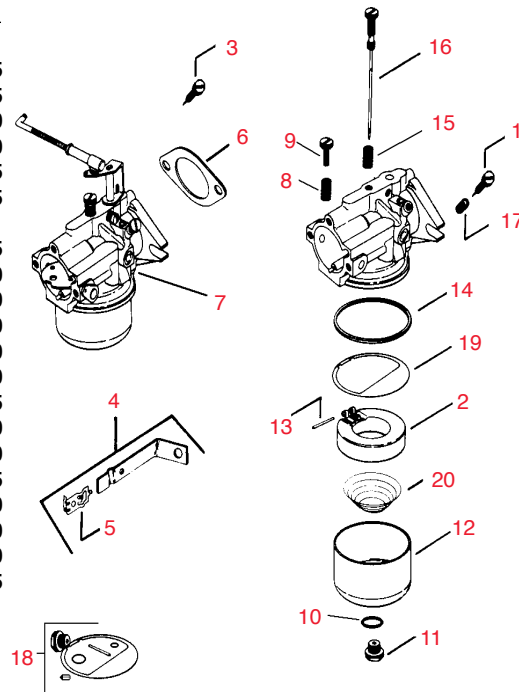

Free Freight
On all orders over \$500
Continental USA Only

Rotary Blade Grinder

Sharpens Right or Left Handed Blades • See page 441

Item No.	R&R Part No.	KOHLER Part No.	Description	Qty. Req.	Discounted Price Each
Carburetor - Group 5					
1	RK275231	275231	Kohler Needle, Idle Fuel Adjusting	1	6.25
2	RK2575703	25 757 03	Kohler Kit, Float (Incl #19)	1	9.25
3	RKX7701	X-770-1	Kohler Screw, Sltd. Hd.	2	1.30
4	RKA236919	A-236919	Kohler Bracket Assy., Choke	1	7.30
5	RK235603	235603	Kohler Clip, Choke Cable	1	2.05
6	RK4704901	47 049 01	Kohler Gasket, Carburetor	1	7.45
7	RK4705320	47 053 20	Use RK4785332	1	
7	RK4785332	47 853 32	Kohler Carburetor Assy.	1	213.65
8	RK232555	232555	Kohler Spring, Idle Speed	1	3.50
9	RK232556	232556	Kohler Screw, Idle Speed Adjusting	1	2.70
10	RK200372	200372	Kohler Gasket, Bowl Retainer Screw	1	1.00
11	RK4710006	47 100 06	Kohler Screw, Bowl Retainer	1	3.00
12	RK235448	235448	Kohler Bowl	1	7.90
13	RK200376	200376	Kohler Pin	1	2.05
14	RK200375	200375	Kohler Gasket, Bowl	1	2.60
15	RK200383	200383	Kohler Spring, Main Fuel	1	2.10
16	RK4710301	47 103 01	Kohler Needle, Main Fuel Adjusting	1	10.85
17	RK200380	200380	Kohler Spring, Idle Fuel Adjusting	1	2.70
18	RK2575701	25 757 01	Kohler Kit, Carburetor Repair	1	11.50
19	RK2504102	25 041 02	Kohler Gasket, Bowl Baffle	1	2.70
20	RK237917	237917	Kohler Spring, Float	1	5.35