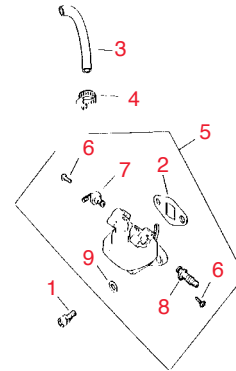

Item No.	R&R Part No.	KOHLER Part No.	Description	Qty. Req.	Discounted Price Each
Fuel Pump - Group 14					
1	RKX1742	X-174-2	Kohler Screw, H.C. 1/4-20 x 3/4	2	0.47
2	RK2504109	25 041 09	Kohler Gasket, Fuel Pump	1	1.15
3	RK2535301	25 353 01	Kohler Line, Fuel 5 1/2" Long	1	2.70
4	RKX4269	X-426-9	Kohler Clamp, Hose	1	2.55
5	RK4755904	47 559 04	Kohler Pump, Fuel Assy	1	40.45
6	RK2508635	25 086 35	Kohler Screw	2	1.00
7	RK2515301	25 153 01	Kohler Fitting & O'Ring	4	2.10
8	RK2529401	25 294 01	Kohler Fitting & O'Ring - 90°	1	0.17
9	RKX2563	X-25-63	Kohler Washer, Plain 1/4	2	0.93
Governor - Group 17					
1	RK237022	237022	Kohler Washer, Thrust	1	2.40
2	RKA235743	A-235743-S	Kohler Kit, Governor Gear	1	22.10
3	RKX40080	X-400-80	Kohler Spacer	1	0.83
4	RK231355	231355	Kohler Pin, Governor Stop	1	3.35
5	RK2546801	25 468 01	Kohler Washer, Plain 1/4	1	1.00
6	RKA235256	A-235256-S	Kohler Kit, Governor Cross Shaft	1	9.15
7	RK4709020	47 090 20	Kohler Lever, Governor	1	4.65
8	RK4715807	47 158 07	Kohler Bushing, Natural Linkage Retaining	1	1.00
9	RKX7761	X-776-1	Kohler Screw, H.C. Sems	1	1.30
10	RKX7991	X-799-1	Kohler Palnut 1/4-20	1	0.96
11	RK4707910	47 079 10	Kohler Linkage, Governor	1	3.70
12	RK235496	235496	Kohler Spring, Governor	1	4.75
13	RK2515811	25 158 09	Kohler Bushing, Black Linkage Retaining	1	1.00
14	RKX1321	X-132-1	Kohler Screw, H.C. Sems	1	0.99
15	RKX2572	X-25-72	Kohler Washer, Plain 1/4	1	0.99
16	RK235476	235476	Kohler Bushing, Governor Shaft	1	4.90
17	RKX526	X-5-26	Kohler Screw, H.C. 1/4-20x1 1/2	1	0.99
18	RKX201	X-20-1	Kohler Washer, Lock 1/4	1	0.99
19	RKX2563	X-25-63	Kohler Washer, Plain 1/4	1	0.93
20	RK2510020	X-81-1	Kohler Nut, Hex.	1	1.00
21	RK275690	275690	Kohler Washer, Wave	1	2.10
22	RK4709005	47 090 05	Kohler Lever, Choke Control	1	3.80
23	RKX25102	X-25-102	Kohler Washer, Plain	1	0.97
24	RK4711219	47 112 19	Kohler Spacer 23/64 O.D., 31/64 Lg.	1	4.65
25	RKX191	X-19-1	Kohler Washer, Lock #10	1	0.99
26	RK232556	232556	Kohler Screw	1	2.70
27	RK4712613	47 126 13	Kohler Bracket, Choke	1	8.05
28	RK1223701	12 237 01	Kohler Clamp	1	1.50
29	RKX724	X-72-4	Kohler Nut, Hex. 8/32	1	0.83
30	RK4875510	48 755 10	Kohler Kit, Clamp	1	7.45
31	RK4707901	47 079 01	Kohler Linkage, Choke	1	4.15
32	RK4709009	47 090 09	Kohler Lever, Throttle	1	6.25
33	RKX1023	X-102-3	Kohler Screw	1	1.05
34	RKX155	X-15-5	Kohler Screw	1	0.99
35	RK235086	235086	Kohler Bracket, Speed Control	1	2.30
36	RK235085	235085	Kohler Spacer	1	3.65
37	RK4712636	47 126 36	Kohler Bracket	1	9.50
38	RKX6738	X-67-38	Kohler Screw	1	0.83
39	RKX2595	X-25-95	Kohler Washer, Plain 1/4	1	0.99
40	RKX3842	X-384-2	Kohler Spacer	1	4.60
41	RK235778	235778	Kohler Clamp, Cable	1	3.45
42	RK4707908	47 079 08	Kohler Linkage, Throttle	1	7.20
43	RKX2582	X-25-82	Kohler Washer, Plain 3/8	1	0.47

Order Factory Direct 800-528-3446
Fax 520-294-1045 • www.rrproducts.com

All original equipment manufacturers names and part numbers are used for identification purposes only, and we are in no way implying that our products are original equipment parts. Prices subject to change without notice.