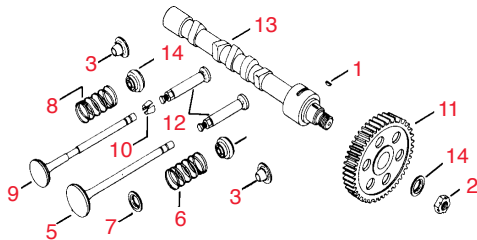

Baffles & Shroud - Group 2					
1	RK243035	243035	Kohler Grommet	1	3.00
2	RK277058	277058	Kohler Baffle, Blower Hsg. Support	1	27.80
3	RK4802711	48 027 04	Kohler Housing, Blower	1	124.20
4	RK4806308	48 063 08	Kohler Baffle, Side Cylinder #1	1	47.60
5	RK4806309	48 063 09	Kohler Baffle, Side Cylinder #2	1	53.60
6	RK4806310	48 063 10	Kohler Baffle, Bottom Cylinder #1	1	86.45
7	RK4806312	48 063 12	Kohler Baffle, Top Cylinder #1	1	93.55
8	RK4806302	48 063 02	Kohler Baffle, Top Cylinder #2	1	100.50
9	RK4806313	48 063 13	Kohler Baffle, Bottom Cylinder #2	1	82.35

Breather & Vent - Group 3					
1	RKX4263	X-426-3	Kohler Clamp, Hose	1	2.80
2	RK220368	220368	Kohler Stud, Valve Cover	1	3.00
3	RK270034	270034	Kohler Gasket, Valve Cover	1	3.00
4	RK270036	270036	Kohler Cover, Valve	1	11.15
5	RK277392	277392	Kohler Hose, Breather	1	14.25