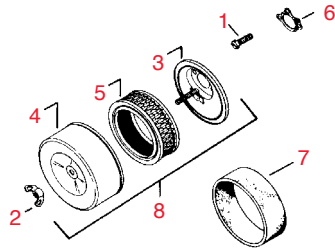

Item No.	R&R Part No.	KOHLER Part No.	Description	Qty. Req.	Discounted Price Each
Air Intake - Group 1					
1	RKX1672	X-167-2	Kohler Screw, H.C. 10-32 x 5/16	3	0.47
2	RKX2767	X-276-7	Kohler Nut, Wing 1/4-20	1	0.39
3	RK235101	235101	Kohler Base, Air Cleaner	1	23.05
4	RK235102	235102	Kohler Cover, Air Cleaner	1	19.40
5	RK235116	235116	Kohler Element	1	8.95
6	RK275341	275341	Kohler Gasket, Air Horn	1	2.05
7	RK237421	237421	Kohler Precleaner Element	1	3.85
8	RKA235100	A-235100	Kohler Air Cleaner Assy.	1	50.55
	RK2511301	25 113 01	Use RK2511307		
	RK2511307	25 113 07	Kohler Decal, Air Cleaner	1	1.00

Baffles & Shroud - Group 2					
1	RKX2553	X-25-53	Kohler Washer	1	0.81
2	RKX1322	X-132-2	Kohler Screw, H.C. 1/4-20 x 3/4	5	0.99
3	RKX1326	X-132-6	Kohler Screw, H.C. 1/4-20 x 1/2	2	0.81
4	RK235652	235652	Kohler Baffle, Side Air	1	6.60
5	RK4702718	47 027 18	Kohler Housing, Blower	1	104.05
6	RK237677	237677	Kohler Baffle, Cylinder	1	15.30
7	RK235054	235054	Kohler Baffle, Head	1	10.65

Breather & Vent - Group 3					
1	RKX4263	X-426-3	Kohler Clamp, Hose	1	2.80
2	RKX4269	X-426-9	Kohler Clamp, Hose	1	2.55
3	RK231032	231032	Kohler Seal, Breather	1	2.70
4	RK235047	235047	Kohler Reed, Breather	1	5.90
5	RK235048	235048	Kohler Gasket, Breather Plate	1	2.30
6	RK235117	235117	Kohler Baffle, Breather	1	2.40
7	RK235118	235118	Kohler Filter, Breather	1	5.90
8	RK275220	275220	Kohler Stud, Valve Cover	1	3.65
9	RK235631	235631	Kohler Plate, Breather	1	12.70
10	RK275839	275839	Kohler Cover, Valve	1	37.80
11	RK275144	275144	Kohler Gasket	1	2.60
12	RKX7991	X-799-1	Kohler Palnut 1/4-20	1	0.96
13	RK4732602	47 326 02	Kohler Hose	1	16.95