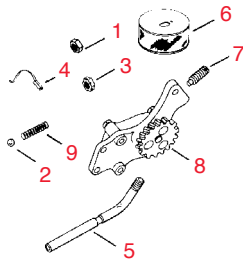

Piston & Rod - Group 22					
1	RK4806712	47 067 12	Kohler Rod, Connecting (Std.)	1	75.50
1	RK4806713	47 067 13	Kohler Rod, Connecting (.010)	1	78.15
2	RK4887406	47 874 11	Kohler Piston Assy, Standard	1	163.80
2	RK4887407	47 874 12	Kohler Piston Assy, .003	1	163.80
2	RK4887408	47 874 13	Kohler Piston Assy, .010	1	127.50
2	RK4887409	47 874 14	Kohler Piston Assy, .020	1	127.50
2	RK4887410	47 874 15	Kohler Piston Assy, .030	1	163.80
3	RK4810805	48 108 05	Kohler Ring Set, Std. & .003	1	53.90
3	RK4810806	48 108 06	Kohler Ring Set, .010	1	49.40
3	RK4810807	48 108 07	Kohler Ring Set, .020	1	63.50
3	RK4810808	48 108 08	Kohler Ring Set, .030	1	63.50
4	RK4701801	47 018 01	Kohler Retainer, Pin	2	2.10