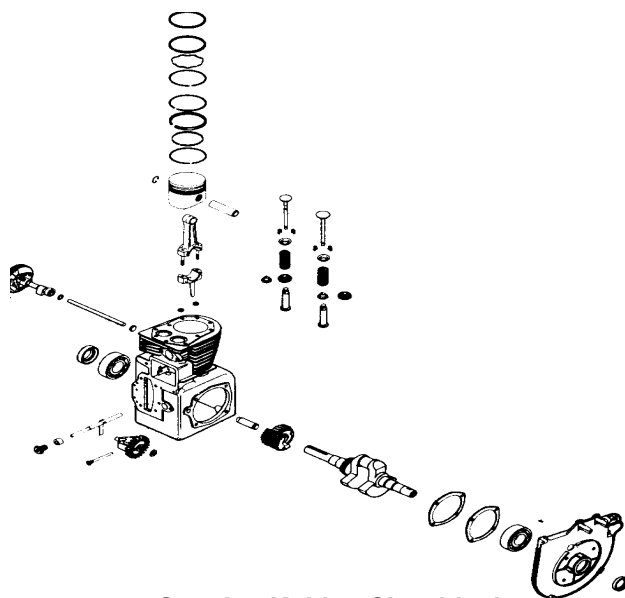

Genuine Kohler Shortblock
Includes Gasket Kit with Seals
R&R Part # RK4852221
2,596.50

GASKET SET WITH SEALS
RK4875533
98.35

**K SERIES TWIN CYLINDER
ENGINE SERVICE MANUAL**
R&R PART #RKENS607
98.35

Order Factory Direct 800-528-3446
Fax 520-294-1045 • www.rrproducts.com

All original equipment manufacturers names and part numbers are used for identification purposes only, and we are in no way implying that our products are original equipment parts. Prices subject to change without notice.