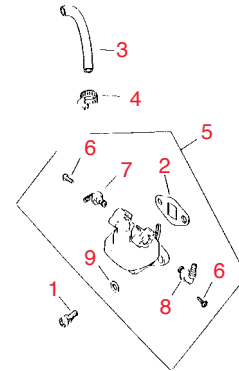

Item No.	R&R Part No.	KOHLER Part No.	Description	Qty. Req.	Discounted Price Each
Ignition - Group 18					
1	RK4758401	47 584 01	Use RK4758402		
1	RK4758403	47 584 03	Kohler Module, Ignition	1	50.75
2	RKX6751	X-156-1	Kohler Screw, H.C. Sems 10-24x7/8	2	0.94
3	RKX2579	X-25-79	Kohler Washer, Plain #10	2	0.99
4	RK210281	210281	Kohler Clip, High Tension Lead	1	2.40
5	RKX1326	X-132-6	Kohler Screw, R.H.	4	0.81
6	RK235173	235173	Kohler Clip	1	3.65
7	RKX6759	X-67-59	Kohler Screw, Sheet Metal	1	0.39
8	RK235041S	235041-S	Kohler Plug, Spark	1	4.55
9	RK2575503	25 755 03	Kohler Rectifier-Regulator	1	56.95
10	RKX1325	X-132-5	Kohler Screw, H.C. Sems	2	0.99
11	RK236602	236602	Kohler Connector, Female	1	3.30
12	RK4115503	41 155 03	Kohler Connector, Male	1	1.00
13	RK237878	237878	Kohler Kit, Stator	1	76.10
14	RK4751836	47 518 36	Kohler Lead, Violet, Rectifier-regulator to connector (23" - 14 Gauge Uninsulated push-on tab terminals)	1	5.00
14	RK4751843	47 518 43	Kohler Lead, White w/diode (Service replacement lead for lead w/diodes) (5"-18-Gauge insulated- push-on tab - insulink terminals)	1	19.15