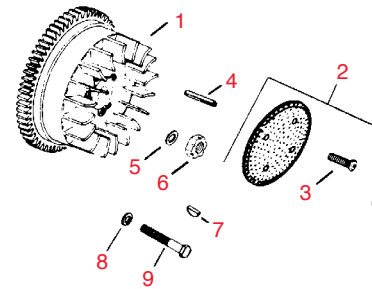

Item No.	R&R Part No.	KOHLER Part No.	Description	Qty. Req.	Discounted Price Each
Exhaust - Group 12					
1	RK235899	235899	Use RK4107219		
1	RK4107219	47 072 19	Kohler Stud	2	3.10
2	RK235122	235122	Kohler Gasket, Exhaust Flange	2	2.70
Flywheel - Group 13					
1	RK4702524	47 025 24	Kohler Flywheel	1	339.20
2	RK4775515	47 755 15	Kohler Kit, Grass Screen	1	23.65
3	RK4708608	47 086 08	Kohler Screw, pozidriv T.H. 1/4-20x5/84		1.80
4	RKX28617	X-286-17	Kohler Key, Square Before Serial #15139547	1	0.73
6	RKX11914	X-119-14	Use RK2510002		
6	RK2510002	25 100 02	Kohler Nut, Lock 5/8-18 Before Serial #15139547	1	1.25
7	RKX463	X-46-3	Kohler Key, Woodruff After Serial #15139546	1	0.93
8	RK5211402	52 114 02	Use RK5246815		
8	RK5246815	52 468 15	Kohler Washer, Plain 1 3/8 O.D. After Serial #15139546	1	2.05
9	RK2508604	25 086 04	Use RK2508624		
9	RK2508624	25 086 24	Kohler Screw, Hex. Mach. 3/8-24x1 1/8 After Serial #15139546	1	1.25
Fuel Pump - Group 14					
1	RKX1742	X-174-2	Kohler Screw, F.H.M. 1/4-20 x 3/4	2	0.47
2	RK4704104	47 041 04	Use RK2504105		
2	RK2504109	25 041 09	Kohler Gasket, Fuel Pump	1	1.15
3	RK240282	240282	Kohler Cover, Pump Pad	1	3.35
Governor - Group 17					
1	RK2546801	25 468 01	Kohler Washer	1	1.00
2	RKX40080	X-400-80	Kohler Spacer	1	0.83
3	RK231355	231355	Kohler Pin, Governor Stop	1	3.35
4	RK235278	235278	Kohler Retainer, Rod	1	2.05
5	RK235476	235476	Kohler Bushing	1	4.90
6	RK235496	235496	Kohler Spring, Governor	1	4.75
7	RK237022	237022	Kohler Washer, Thrust	1	2.40
8	RKA236294	A-236294-S	Kohler Kit, Governor Gear (Incl. thrust washer)	1	20.30
9	RKA235256	A-235256-S	Kohler Kit, Governor Cross Shaft (Incl. spacer)	1	9.15
10	RKA237653	A-237653	Kohler Lever, Governor Assy.	1	22.30
11	RKX7761	X-776-1	Kohler Screw, sems 1/4-20 x 1 1/4	1	1.30
12	RKX7991	X-799-1	Kohler Palnut 1/4-20	1	0.96
13	RKA236947	A-236947	Kohler Bracket, Speed Control	1	15.20
14	RKX2563	X-25-63	Kohler Washer, Pain 1/4	1	0.93
15	RKX25102	X-25-102	Kohler Washer, Plain 1/4	1	0.97
16	RK4108620	X-51-8	Kohler Screw, R.H.M. 8-32 x 1/4	1	1.00
17	RKX1329	X-132-9	Kohler Screw, H.C. Sems 1/4-20x1 1/4	1	0.99
18	RK4875510	47 755 10	Kohler Kit, Clamp	1	7.45
19	RK235084	235084	Kohler Bracket, Adjusting Screw	1	3.65
20	RK235085	235085	Kohler Spacer	1	3.65
21	RK236249	236249	Kohler Bracket, Speed Control	1	3.35
22	RK275690	275690	Kohler Washer, Tension	1	2.10