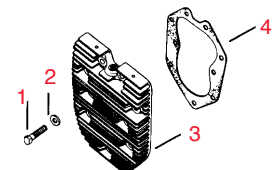

Cylinder Head - Group 9					
1	RK270158	270158	Kohler Screw, H.C. 3/8-16 x 1 1/2	18	2.70
2	RK270889	270889	Kohler Washer, Plain 3/8	18	2.70
3	RK4801502	48 015 02	Kohler Head, Cylinder	2	130.80
4	RK4804113	48 052 01	Kohler Gasket, Cylinder Head	2	5.45