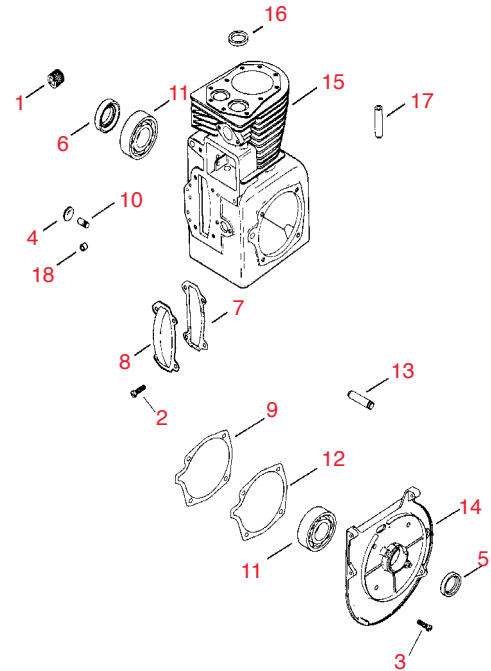

Item No.	R&R Part No.	KOHLER Part No.	Description	Qty. Req.	Discounted Price Each
Crankcase - Group 7					
1	RKX7531	X-75-31	Use RK4713901		
1	RK4713901	47 139 01	Kohler Plug, Pipe	1	2.40
2	RKX1326	X-132-6	Kohler Screw, H.C. 1/4-20 x 1/2	4	0.81
3	RKX1592	X-159-2	Kohler Screw, H.C. 3/8-16 x 1	4	1.30
4	RKX23011	X-230-11	Kohler Plug	1	0.47
5	RKX27130	X-271-30	Use RK4703206		
5	RK4703206	47 032 06	Kohler Seal, Front Oil	1	7.15
6	RKX3799	X-379-9	Use RK4703207		
6	RK4703207	47 032 07	Kohler Seal, Rear Oil	1	7.15
7	RK235025	235025	Kohler Gasket, Cover	1	3.50
8	RK235026	235026	Kohler Cover, Camshaft	1	8.05
9	RK235070	235070	Kohler Gasket	A/R	2.40
10	RK235125	235-125-S	Kohler Shaft, Governor	1	28.20
11	RK235376	235376	Kohler Bearing, Ball	2	75.45
12	RK235757	235757	Kohler Gasket	2	4.10
13	RK236559	236559	Kohler Shaft	1	11.60
14	RK4515602	45 156 02	Kohler Plate, Bearing	1	126.40
15	RKB237836	B-237836	Use RK4778282		
15	RK4778282	47 782 82	Use RK4778298		
15	RK4778298	47 782 98	Kohler Block, Cylinder Miniblock	1	895.30
16	RK230265	230265	Kohler Insert, intake	2	30.00
17	RK235007	235007-S	Kohler Guide, Valve	2	10.05
18	RK234866	234866	Kohler Bearing	1	2.70
Crankshaft - Group 8					
1	RKX26934	X-269-34	Kohler Retainer	2	0.73
2	RK4701402	47 014 02	Use RK4514219		
2	RK4514219	45 142 19	Kohler Crankshaft	1	321.00
3	RK4704201	47 042 01	Use RK4504303		
3	RK4504303	45 043 03	Kohler Gear Assy.	2	65.45
4	RK4703001	47 030 01	Kohler Bearing, Needle	2	8.75
5	RK4775501	47 755 01	Kohler Kit, Spacer	1	22.75
6	RK10355	10355	Kohler Timing Tool,	1	8.75
Cylinder Head - Group 9					
1	RK237522	237522	Kohler Stud	A/R	5.80
2	RK237658	237658	Use RK4704115		
2	RK4704115	47 041 15	Kohler Gasket, Cylinder Head	1	9.35
3	RK237670	237670	Kohler Head, Cylinder	1	113.25
4	RK270158	270158	Kohler Screw, H.C. 3/8-16 x 1 1/2 A/R		2.70
5	RK270721	270721	Kohler Screw, H.C.	A/R	3.65
6	RK270889	270889	Kohler Washer	9	2.70
7	RK4744501	47 445 01	Use RK4744502		
7	RK4744502	47 445 02	Kohler Strap, Lifting	1	2.05
8	RK2510024	X-83-2	Kohler Nut, Hex 3/8-16	1	1.00
Dipstick - Group 10					
1	RK237012	237012	Use RK4712308		
1	RK4712308	47 123 08	Kohler Tube, Oil Fill	1	21.05
2	RK237013	237013	Kohler Dipstick	1	13.30