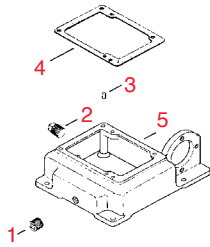

Item No.	R&R Part No.	KOHLER Part No.	Description	Qty. Req.	Discounted Price Each
Oil Pan - Group 21					
1	RK2513956	X-75-6	Kohler Plug, Pipe	1	1.45
2	RKX7528	X-75-28	Kohler Plug, Pipe	1	1.00
3	RK230125S	230125-S	Kohler Pin, Dowel	2	8.80
4	RK277014	277014	Kohler Gasket, Pan	1	4.75
5	RK4875517	48 755 17	Kohler Pan, Oil	1	338.80

Piston & Rod - Group 22					
1	RK4806712	47 067 12	Kohler Rod, Connecting (Std.)	1	75.50
1	RK4806713	47 067 13	Kohler Rod, Connecting (.010)	1	78.15
2	RK4887406	47 874 11	Kohler Piston Assy, Standard	1	163.80
2	RK4887407	47 874 12	Kohler Piston Assy, .003	1	163.80
2	RK4887408	47 874 13	Kohler Piston Assy, .010	1	127.50
2	RK4887409	47 874 14	Kohler Piston Assy, .020	1	127.50
2	RK4887410	47 874 15	Kohler Piston Assy, .030	1	163.80
3	RK4810805	48 108 05	Kohler Ring Set, Std. & .003	1	53.90
3	RK4810806	48 108 06	Kohler Ring Set, .010	1	49.40
3	RK4810807	48 108 07	Kohler Ring Set, .020	1	63.50
3	RK4810808	48 108 08	Kohler Ring Set, .030	1	63.50
4	RK4701801	47 018 01	Kohler Retainer, Pin	2	2.10

Oil Pump - Group 25					
1	RKX1016	X-101-6	Kohler Nut, Relief Valve	1	1.35
2	RKX2123	X-212-3	Kohler Ball, Steel	1	0.99
3	RKX6291	X-629-1	Kohler Palnut	1	0.99
4	RK270085	270085	Kohler Clip, Oil Tube	1	12.60
5	RK277201	277201	Kohler Tube, Oil Inlet	1	24.45
6	RK277202	277202	Kohler Strainer, Oil	1	42.80
7	RK277694	277694	Kohler Screw, Socket Set	1	9.15
8	RK4839323	48 393 23	Kohler Pump, Oil	1	324.60
9	RK4808903	48 089 03	Kohler Spring, Relief Valve	1	2.05