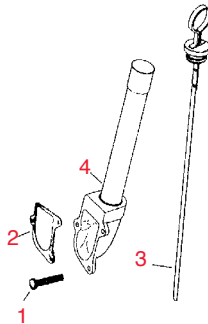

Cylinder Head - Group 9					
1	RK4744501	47 445 01	Use RK4744502		
1	RK4744502	47 445 02	Kohler Strap, Lifting	1	2.05
2	RK237658	237658	Use RK4704110		
2	RK4704110	47 041 10	Use RK4704115		
2	RK4704115	47 041 15	Kohler Gasket, Cylinder Head	1	9.35
3	RK237670	237670	Kohler Head, Cylinder	1	113.25
4	RK270158	270158	Kohler Screw, H.C. 3/8-16 x 1 1/2	8	2.70
5	RK270721	270721	Kohler Screw, H.C. 3/8-16X1 3/4	1	3.65
6	RK270889	270889	Kohler Washer, Plain 3/8	10	2.70