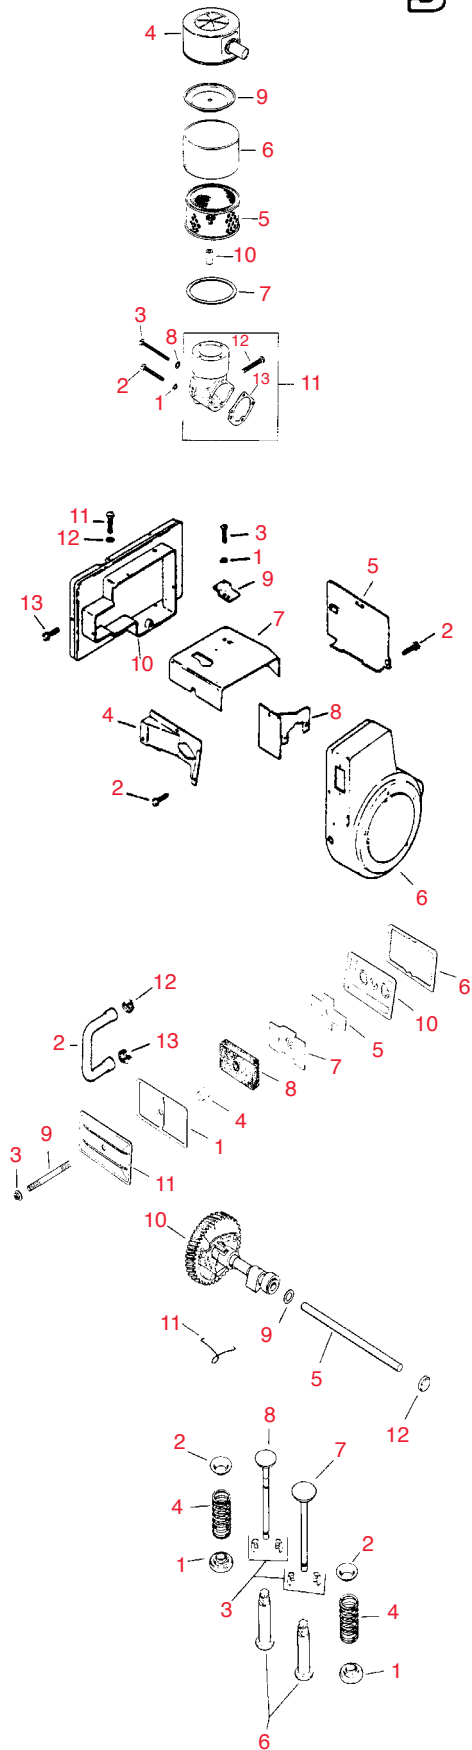

Item No.	R&R Part No.	KOHLER Part No.	Description	Qty. Req.	Discounted Price Each
Air Intake - Group 1					
1	RKX229	X-22-9	Kohler Washer, I.T. #10	2	0.99
2	RKX5057	X-50-57	Kohler Screw, Pan Hd. Mach.	2	0.78
3	RKX5037	X-50-37	Kohler Screw, Pan Hd. Mach.	1	0.47
4	RK5209626	52 096 26	Kohler Cover, Air Cleaner	1	94.70
5	RK4508302	45 083 02	Kohler Element	1	9.90
6	RK4508301	45 083 01	Kohler Precleaner, Element	1	5.15
7	RK4704111	47 041 11	Kohler Gasket, Air Horn	1	14.55
8	RKX2579	X-25-79	Kohler Washer, Plain	1	0.99
9	RK5208204	52 082 04	Kohler Cover, Inner	1	9.20
10	RK231032	231032	Kohler Seal	1	2.70
11	RK4875403	48 754 03	Kohler Kit, Air Cleaner Elbow	1	24.50
12	RK5208611	52 086 11	Kohler Screw, Self Tap 1/4-20 x 5/81	1	1.35
13	RK2504106	25 041 06	Kohler Gasket, Air Cleaner Elbow	1	1.10
Baffles & Shroud - Group 2					
1	RKX2553	X-25-53	Kohler Washer	1	0.81
2	RK5208611	52 086 11	Kohler Screw, Hex. Wash. Hd. 1/4-20x 5/8	6	1.35
3	RK4708608	47 086 08	Kohler Screw, Pozidriv T.H. 1/4-20 x 5/8	1	1.80
4	RK4706306	47 063 06	Kohler Baffle, Side Air	1	15.70
5	RK4706310	47 063 10	Kohler Baffle, Cylinder	1	9.50
6	RK4702742	47 027 42	Kohler Housing, Blower	1	76.95
7	RK4506308	45 063 08	Kohler Baffle, Head	1	14.25
8	RK4706307	47 063 07	Kohler Baffle, Inner	1	12.70
9	RK4712623	47 126 23	Kohler Bracket, Duct	1	3.65
10	RK4775533	47 755 33	Kohler Kit, Air Duct	1	93.25
11	RKX6764	X-67-64	Kohler Screw, Hex. Wash. Hd.	3	0.83
12	RKX2520	X-25-20	Kohler Washer, Plain 1/4	1	0.99
13	RKX1544	X-154-4	Kohler Screw, H.C. Sems	1	0.99
Breather & Vent - Group 3					
1	RK275144	275144	Kohler Gasket, Valve Cover	1	2.60
2	RK4732602	47 326 02	Kohler Hose	1	16.95
3	RKX7991	X-799-1	Kohler Palnut, 1/4-20	1	0.96
4	RK231032	231032	Kohler Seal, Breather	1	2.70
5	RK235047	235047	Kohler Reed, Breather	1	5.90
6	RK235048	235048	Kohler Gasket, Breather Plate	1	2.30
7	RK235117	235117	Kohler Baffle, Breather	1	2.40
8	RK235118	235118	Kohler Filter, Breather	1	5.90
9	RK275220	275220	Kohler Stud, Valve Cover	1	3.65
10	RK235631	235631	Kohler Plate, Breather	1	12.70
11	RK275839	275839	Kohler Cover, Valve	1	37.80
12	RKX4263	X-426-3	Kohler Clamp, Hose 1/2" wide	1	2.80
13	RKX4269	X-426-9	Kohler Clamp, Hose 5/16" wide	1	2.55
Camshaft & Valves - Group 4					
1	RK5241301	52 413 01	Kohler Rotator	2	11.45
2	RK235011	235011	Kohler Retainer, Spring Upper	2	2.05
3	RK4175510	41 755 10	Kohler Kit, Retainer	2	4.10
4	RK235168	235168	Kohler Spring, Valve	2	5.90
5	RK4738009	47 380 09	Kohler Pin, Camshaft	1	8.60
6	RKD235327	D-235327	Kohler Tappet	2	19.30
7	RK235582	235582	Kohler Valve, Intake	1	52.45
8	RK237672	237672	Kohler Valve, Exhaust	1	36.80
9	RK275066	275066	Kohler Spacer, Camshaft .005	A/R	2.70
9	RK275067	275067	Kohler Spacer, Camshaft .010	A/R	2.70
10	RK4701011	47 010 11	Kohler Camshaft Assy.	1	78.90
11	RK4708901	47 089 01	Kohler Spring, Actuating	1	3.50
12	RKX7023	X-702-3	Kohler Plug, Cup	1	0.72