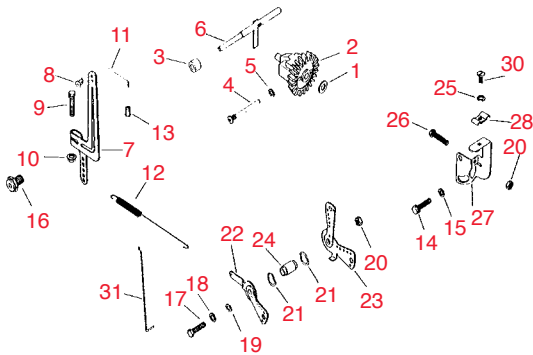

Item No.	R&R Part No.	KOHLER Part No.	Description	Qty. Req.	Discounted Price Each
Flywheel - Group 13					
1	RKX463	X-46-3	Kohler Key, Woodruff 3/16x1	1	0.93
2	RK4702553	47 025 53	Kohler Flywheel	1	277.95
3	RK5211402	52 114 02	Use RK5246815		
3	RK5246815	52 468 15	Kohler Washer, Plain 13/32 I.D., 1 3/8 O.D.	1	2.05
4	RK2508624	25 086 24	Kohler Screw, Hex. Mach. 3/8-24x1 1/8	1	1.25
5	RK2515701	25 157 01	Kohler Fan	1	32.40
6	RK2511204	25 112 04	Kohler Spacer 17/64 I.D., 3/8 O.D. 15/64 lg.	4	1.25
7	RK2508621	25 086 21	Kohler Screw, Hex. Wash. Hd. 1/4-20x5/8	4	1.20
8	RK2516202	25 162 02	Kohler Screen, Grass	1	7.50

Fuel Pump - Group 14					
1	RKX1742	X-174-2	Kohler Screw, H.C. 1/4-20 x 3/4	2	0.47
2	RK2504109	25 041 09	Kohler Gasket, Fuel Pump	1	1.15
3	RK240282	240282	Kohler Cover, Pump Pad	1	3.35