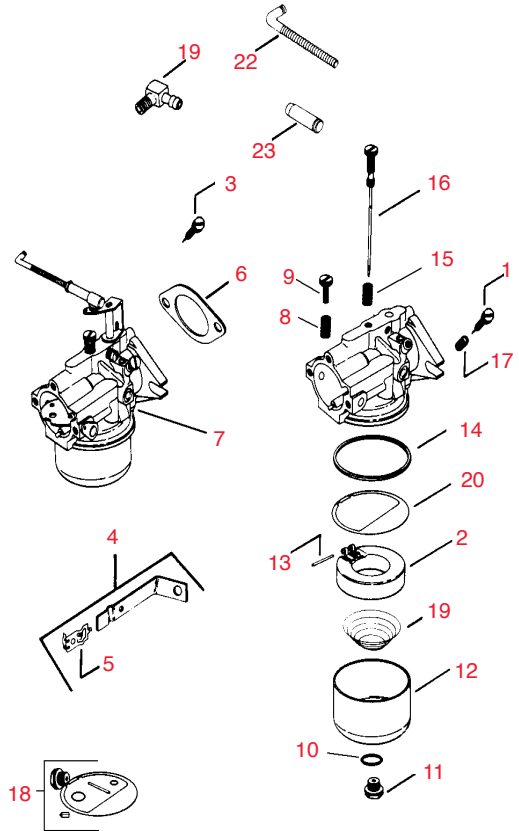

Free Freight
On all orders over \$500
Continental USA Only

Golf Clean Club & Ball Washer

Convenient Golf Car Mount • See page 97

Item No.	R&R Part No.	KOHLER Part No.	Description	Qty. Req.	Discounted Price Each
Carburetor - Group 5					
1	RK275231	275231	Kohler Needle, Idle Fuel Adjusting	1	6.25
2	RK2575703	25 757 03	Kohler Kit, Float	1	9.25
3	RKX7701	X-770-1	Kohler Screw, Sltd. Hd.	2	1.30
4	RKA236919	A-236919	Kohler Bracket Assy., Choke	1	7.30
5	RK235603	235603	Kohler Clip, Choke Cable	1	2.05
6	RK271030	271030	Kohler Gasket, Carburetor	1	2.30
7	RK4705361	47 053 61	Kohler Carburetor Assy.	1	214.10
8	RK232555	232555	Kohler Spring, Idle Speed	1	3.50
9	RK232556	232556	Kohler Screw, Idle Speed Adjusting	1	2.70
10	RK200372	200372	Kohler Gasket, Bowl Retainer Screw	1	1.00
11	RK4710006	47 100 06	Kohler Screw, Bowl Retainer	1	3.00
12	RK235448	235448	Kohler Bowl	1	7.90
13	RK200376	200376	Kohler Pin	1	2.05
14	RK200375	200375	Kohler Gasket, Bowl	1	2.60
15	RK200383	200383	Kohler Spring, Main Fuel	1	2.10
16	RK4510301	45 103 01	Kohler Needle, Main Fuel Adjusting	1	12.00
17	RK200380	200380	Kohler Spring, Idle Fuel Adjusting	1	2.70
18	RK2575701	25 757 01	Kohler Kit, Carburetor Repair	1	11.50
19	RK2515502	25 155 02	Kohler Connector, 90° Hose	1	0.47
20	RK2504102	25 041 02	Kohler Gasket, Bowl Baffle	1	2.70
21	RK237917	237917	Kohler Spring, Float	1	5.35
22	RK235277	235277	Kohler Rod, Ball Joint	1	7.90
23	RK4520803	45 208 03	Kohler Joint, Ball	1	6.40