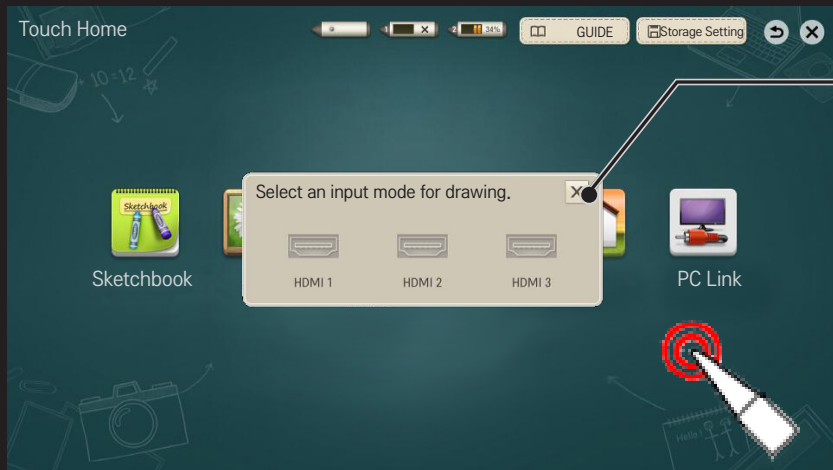

Use the Internet

Use as the mouse cursor

Switch to the drawing mode
(The drawing toolbar will display.)

□ To Use the Internet (Continued)

When you write an email using the Internet function in Touch Home, you can select and attach a sketch from the TV or USB using the Attach button in the email as shown below.

 You can save your email attachment on the connected USB.

❑ To Use the PC Link Function

- 1 Connect an external input device to the TV using the HDMI cable.
 - 2 **SMART**  ⇒ Touch Home → **PC Link** and select the input mode used to connect the device.
- After selecting the input mode, you can draw a picture using the drawing toolbar.
 -  / : You can play or pause a video file from the external device connected to **PC Link**.