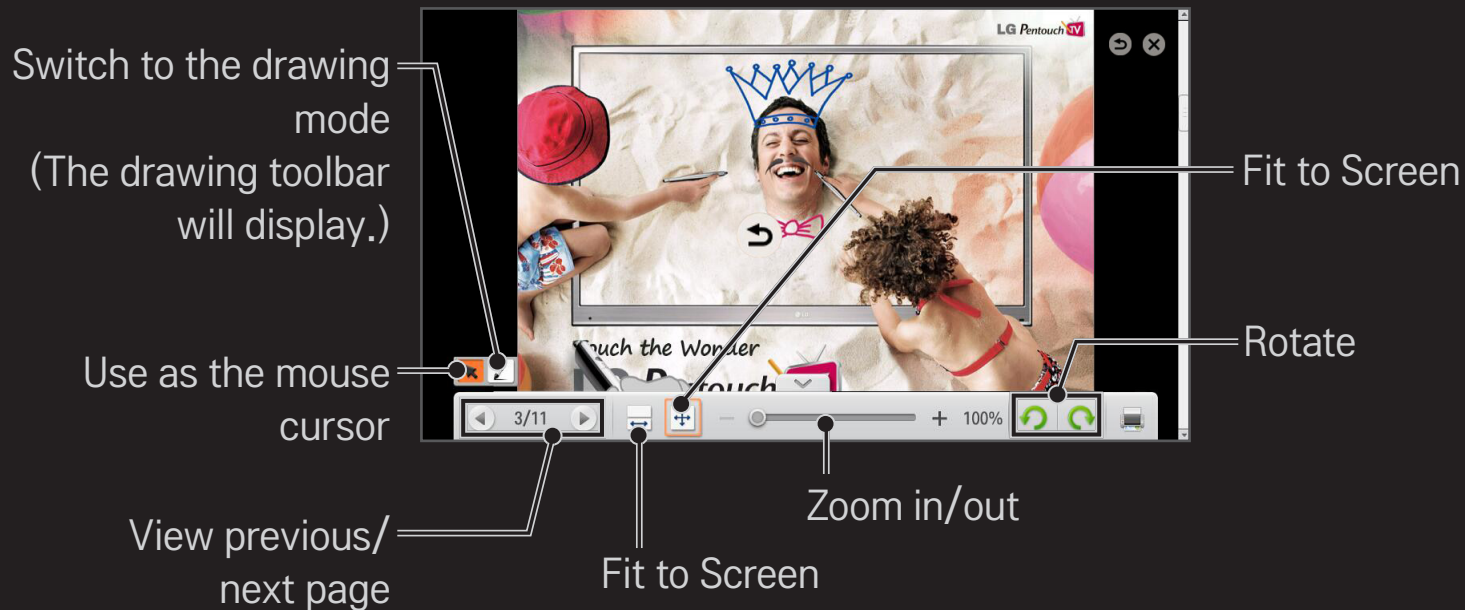

❑ To view 3D images

3D imaging is a technology that utilizes the slight difference in left/right eyes to make the images on the TV appear just like real-life 3-dimensional space.

- 1 Play a 3D-image title or tune to a 3D channel.
- 2 Press the **3D** button to activate 3D.
- 3 Turn on the 3D glasses and put them on.
- 4 While viewing 3D images, press the **3D** button on the remote control to end 3D image viewing.

Switch to the drawing mode
(The drawing toolbar will display.)

Use as the mouse
cursor

View previous/
next image

Delete

Print

Slideshow

☐ To Use the Office Viewer Function

SMART  ⇒ Touch Home → Office Viewer

- ✎ You can only use **Office Viewer** when a USB storage device is connected. Connect the USB storage device containing Microsoft Office files (.xls, .xlsx, .ppt, .pptx, .doc, .docx), Adobe Acrobat files (.pdf) or text files (.txt).

— Select the file you want.

□ To Use the Office Viewer Function (Continued)

Smart  ⇒ Touch Home → Office Viewer → Select the file you want

 If you draw a picture in Office Viewer, it will be saved in *.jpg format.