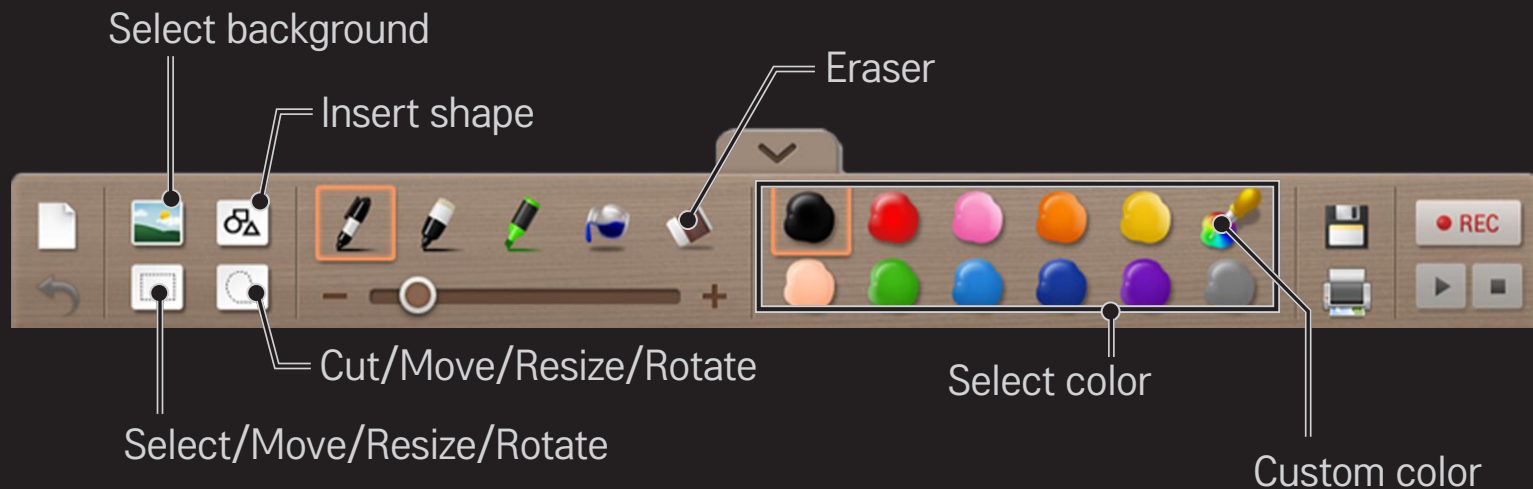

Shows the touch pen's battery level

On-screen owner's manual for Pentouch

Import an image or select a path to save it

☐ To Use the Drawing Toolbar

If you select the drawing mode in My Gallery, Office Viewer or Internet, the drawing toolbar will display at the bottom of the screen.

□ To Use the Drawing Toolbar (Continued)

- ✎ If multiple images overlap each other, the eraser may function more slowly than usual.
- ✎ Cut/Move/Resize/Rotate can only be used for a single drawing object.
- ✎ If you use two touch pens, the drawing toolbar shows the setting of the touch pen that you used last.