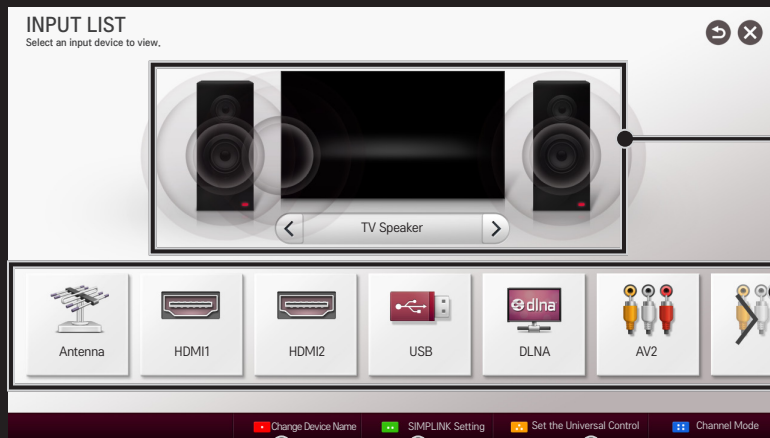

☐ To select an external input

SMART ⇒ Input List

Selects external input.

Selects speaker.

Selects input.

Sets the Channel Mode.
[Depending on country]

Sets OSS.
[Depending on country]

Allows you to edit the
device label.

Sets SIMPLINK.