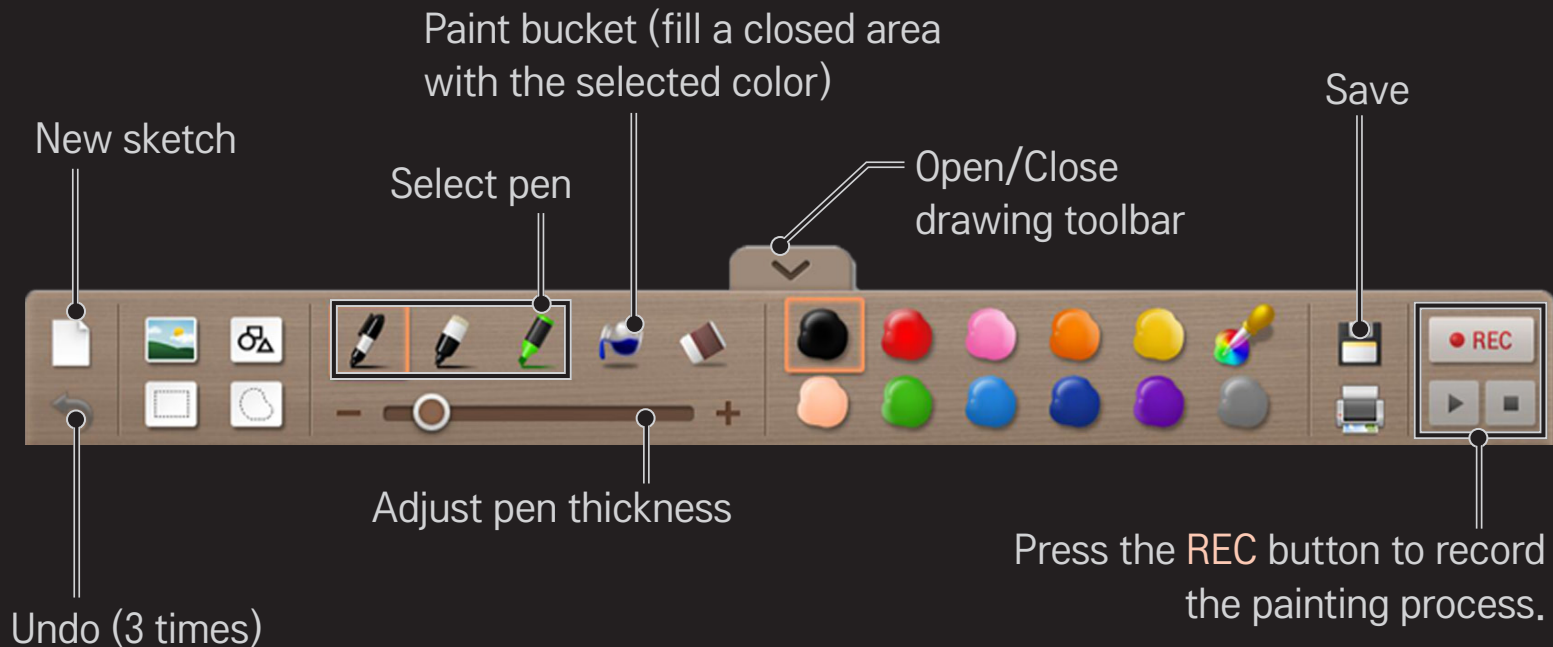

Shows the touch pen's battery level

On-screen owner's manual for Pentouch

Import an image or select a path to save it

☐ To Use the Drawing Toolbar

If you select the drawing mode in My Gallery, Office Viewer or Internet, the drawing toolbar will display at the bottom of the screen.

□ To Use the Drawing Toolbar (Continued)

- ✎ If multiple images overlap each other, the eraser may function more slowly than usual.
- ✎ Cut/Move/Resize/Rotate can only be used for a single drawing object.
- ✎ If you use two touch pens, the drawing toolbar shows the setting of the touch pen that you used last.