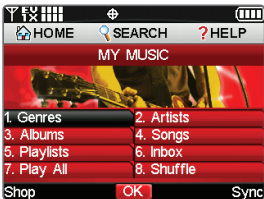

QWERTY Keyboard

Getting Music

The latest tunes and hottest tracks are right at your fingertips with enV². Enjoy instant access to V CAST Music and start downloading songs today.

V CAST Music

1. With the flip open, press **OK** > **Media Center (5)** > **Music & Tones (1)** > **V CAST Music (1)**.
2. Select a song from one of the categories and press **OK** to buy it.
3. Press **OK** to confirm your purchase.
4. Press **OK** to download the song.
5. You can save the song to the phone's memory or to an optional memory card.*

**Sold separately.*

Note: Refer to the User Guide or Quick Reference Guide for instructions on how to sync music from your PC to the phone.

Playing Music

Get in the groove with enV². The built-in music player lets you listen to your favorite songs anytime!

Flip Open

1. Press **OK** > **Media Center (5)** > **Music & Tones (1)** > **My Music (4)**.
2. Select a song from one of the categories to play.
3. Use the **Volume Keys** **< -** **+ >** to adjust the volume when a song is playing.
4. Press the **Power/End Key** to exit the music player.

Flip Closed

1. Press the **Music Key**.
2. Select **Play All** to begin listening to your songs.
3. Use the **Directional Keys** to fast forward and rewind.

Note: To turn on Music Only Mode (radio frequency off except Bluetooth) with the flip open, press **OK** > **Media Center (5)** > **Music & Tones (1)**. Press the **Left Soft Key for Mode**, select **On**, and press **OK**.