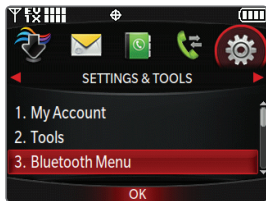

Bluetooth® Pairing

Easily connect your enV² with headsets, phones, computers, speakers, and more. With Bluetooth technology, wireless communication is at its best!

1. Set your Bluetooth accessory into pairing mode.*
2. With the flip open, press **OK** > **Settings & Tools (9)** > **Bluetooth Menu (3)**.
3. Select **Add New Device (1)**.
4. If Bluetooth is set to off, you will be prompted to turn it on. Select **Yes** and press **OK**.
5. Press **OK** and the phone will search for the accessory. Once found, highlight the accessory and press **OK**.
6. Press **OK** to connect with the device.

*Refer to the user manual of your Bluetooth accessory to activate pairing mode and for the passkey if asked (typically "0000" – 4 zeros). If the accessory supports the headset/hands-free profile, your phone will automatically pair for you without having to input the passkey.

Note: Bluetooth accessories sold separately.