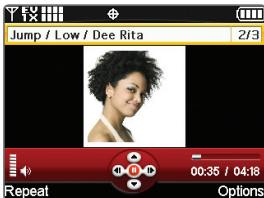

QWERTY Keyboard

Getting Music

The latest tunes and hottest tracks are right at your fingertips with enV². Enjoy instant access to V CAST Music and start downloading songs today.

V CAST Music

1. With the flip open, press **OK** > **Media Center (5)** > **Music & Tones (1)** > **V CAST Music (1)**.
2. Select a song from one of the categories and press **OK** to buy it.
3. Press **OK** to confirm your purchase.
4. Press **OK** to download the song.
5. You can save the song to the phone's memory or to an optional memory card.*

**Sold separately.*

Note: Refer to the User Guide or Quick Reference Guide for instructions on how to sync music from your PC to the phone.

Playing Music

Get in the groove with enV². The built-in music player lets you listen to your favorite songs anytime!

Flip Open

1. Press **OK** > **Media Center (5)** > **Music & Tones (1)** > **My Music (4)**.
2. Select a song from one of the categories to play.
3. Use the **Volume Keys** **< -** **+ >** to adjust the volume when a song is playing.
4. Press the **Power/End Key** to exit the music player.

Flip Closed

1. Press the **Music Key**.
2. Select **Play All** to begin listening to your songs.
3. Use the **Directional Keys** to fast forward and rewind.

Note: To turn on Music Only Mode (radio frequency off except Bluetooth) with the flip open, press **OK** > **Media Center (5)** > **Music & Tones (1)**. Press the **Left Soft Key for Mode**, select **On**, and press **OK**.