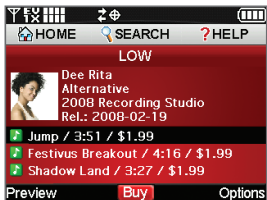

QWERTY Keyboard

Getting Music

The latest tunes and hottest tracks are right at your fingertips with enV². Enjoy instant access to V CAST Music and start downloading songs today.

V CAST Music

1. With the flip open, press **OK** > **Media Center (5)** > **Music & Tones (1)** > **V CAST Music (1)**.
2. Select a song from one of the categories and press **OK** to buy it.
3. Press **OK** to confirm your purchase.
4. Press **OK** to download the song.
5. You can save the song to the phone's memory or to an optional memory card.*

**Sold separately.*

Note: Refer to the User Guide or Quick Reference Guide for instructions on how to sync music from your PC to the phone.

Playing Music

Get in the groove with enV². The built-in music player lets you listen to your favorite songs anytime!

Flip Open

1. Press **OK** > **Media Center (5)** > **Music & Tones (1)** > **My Music (4)**.
2. Select a song from one of the categories to play.
3. Use the **Volume Keys** **< -** **+ >** to adjust the volume when a song is playing.
4. Press the **Power/End Key** to exit the music player.