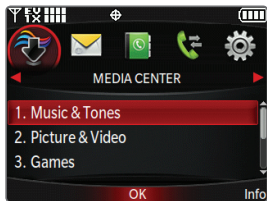

enV²™

Quick Start Guide

Getting
Music

Playing
Music

Bluetooth®
Pairing

Taking a Picture/
Recording a Video

www.LGUSA.com

Getting to Know Your Phone

QWERTY Keyboard

Getting Music

The latest tunes and hottest tracks are right at your fingertips with enV². Enjoy instant access to V CAST Music and start downloading songs today.

V CAST Music

1. With the flip open, press **OK** > **Media Center (5)** > **Music & Tones (1)** > **V CAST Music (1)**.
2. Select a song from one of the categories and press **OK** to buy it.
3. Press **OK** to confirm your purchase.
4. Press **OK** to download the song.
5. You can save the song to the phone's memory or to an optional memory card.*

**Sold separately.*

Note: Refer to the User Guide or Quick Reference Guide for instructions on how to sync music from your PC to the phone.

Playing Music

Get in the groove with enV². The built-in music player lets you listen to your favorite songs anytime!

Flip Open

1. Press **OK** > **Media Center (5)** > **Music & Tones (1)** > **My Music (4)**.
2. Select a song from one of the categories to play.
3. Use the **Volume Keys** **< -** **+ >** to adjust the volume when a song is playing.
4. Press the **Power/End Key** to exit the music player.