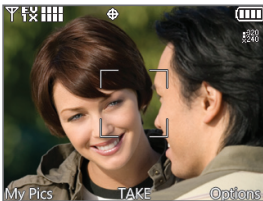

Taking a Picture/Recording a Video

Take pictures and record videos quickly and easily with enV². Whether you capture the action with the flip open or closed, you're sure to get fabulous memories with this great phone!

Flip Open

1. Turn the phone clockwise 90 degrees.
2. To activate camera mode: Press the side **Key**.
  To activate video mode: Press and *hold* .
3. Press **left** or **right** on the **Directional Keys** to zoom. Press **up** or **down** to adjust the brightness. To adjust other camera/video options, press the **Right Soft Key**.
4. Press to take a photo or record a video.

Flip Closed

1. Turn the phone clockwise 90 degrees.
2. Press to activate camera mode.
  Press and *hold* to activate video mode.

Note: You can record up to 30 seconds (for sending) or 1 hour (for saving) of video depending on available memory. Videos (under 5MB) can be set as wallpapers.