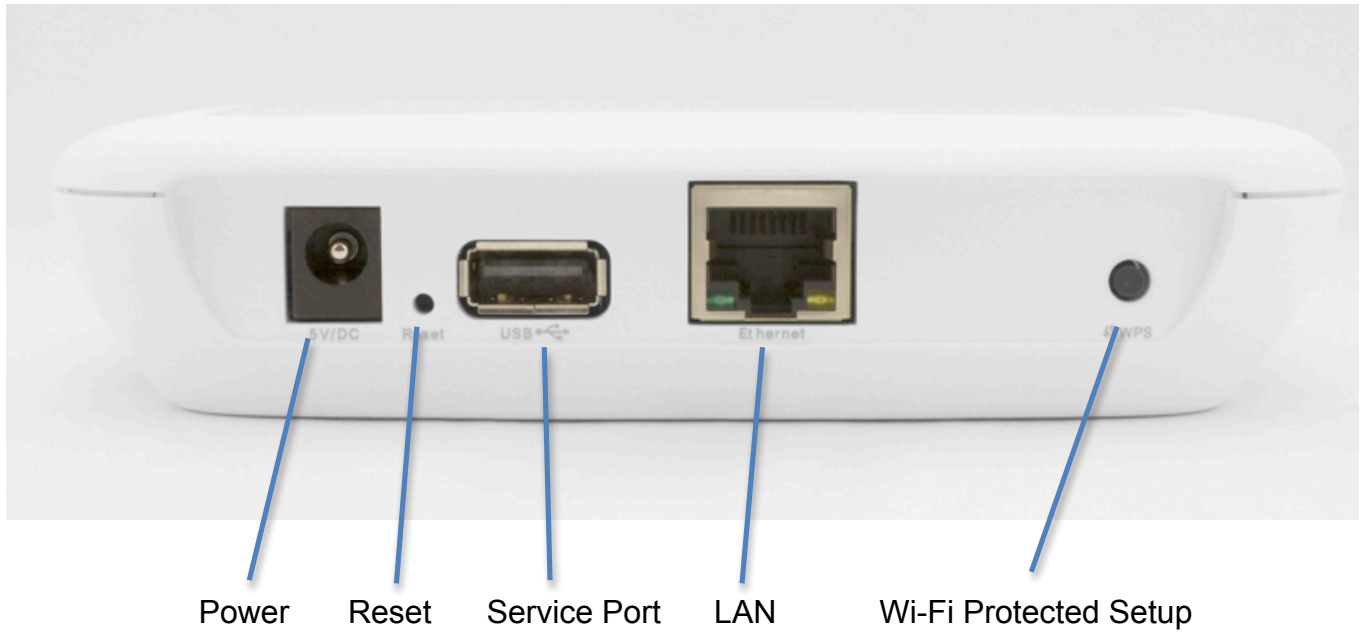

LINKSYS

HA1000- Staples Connect
User Guide

Table of Contents

TABLE OF CONTENTS	2
OVERVIEW	3
MAJOR FEATURES	5
PORTS AND BUTTONS	5
REGISTRATION NUMBER	6
SPECIFICATIONS	7
LED BEHAVIOR	8
TOPOLOGY	9
BOX CONTENTS	11
QUICK SETUP GUIDE	12
CERTIFIED 3RD PARTY LIST	13

Overview

Staples Connect hub is a home/office automation solution. With the Staples Connect hub a universal wireless hub to use with an application. Control automated lighting, environmental systems and Security & Monitoring equipment from any Smartphone, tablet or PC from wherever you are.

Major Features

- Supports 3 Types of technology:
 - 802.11n
 - Z-Wave
 - Lutron Clear Connect
- Security- WEP, WPA2 Personal, WPS
- 1-10/100Mbps LAN port
- Manages certified devices such as: Locks, Lights, Doorbell, Cameras, Outlets, Shades, Sensors, Fans, Appliances, Garage, Rooms
- One application to manage and configure using your Smartphone or Tablet

Ports and Buttons

Registration Number

Registration Number for account creation

Specifications

- Three types of technology in one product. Meaning 3 different types of clients can connect to the Staple Hub
 - **Z-Wave (900MHz)**- Wireless communication designed for home automation to control apps.
 - Drawbacks: Same frequency as cordless phones and other consumer electronic like remote controls, smoke alarms, security sensors.etc..any product that uses this frequency.
 - Does not interfere with Wi-Fi or Bluetooth since they use the 2.4GHz or 5GHz band
 - Range approx. up to 100ft
 - **Lutron Clear Connect**- 433MHz
 - **Wi-Fi 2.4GHz IEEE 802.11 b/g/n**
- WEP, WPA2 Personal, WPS
- 1-10/100Mbps port to connect back to the existing network
- Reset button
- USB port has no function. For engineering purposes only
- Power: DC 5V/2A
- 800MHz ARMv5TE CPU based SoC utilizing Marvell 88F6192
- 1Gb (64Mb x 16bit) 400MHz DDR2 DRAM
- Sigma Design ZM3102 Z-Wave Module
- Freescale MC9S08 Micro Controller
- Marvell 88W8782 Wi-Fi SoC
- 3 PIFA antennas (WiFi, Z-Wave & ClearConnect)