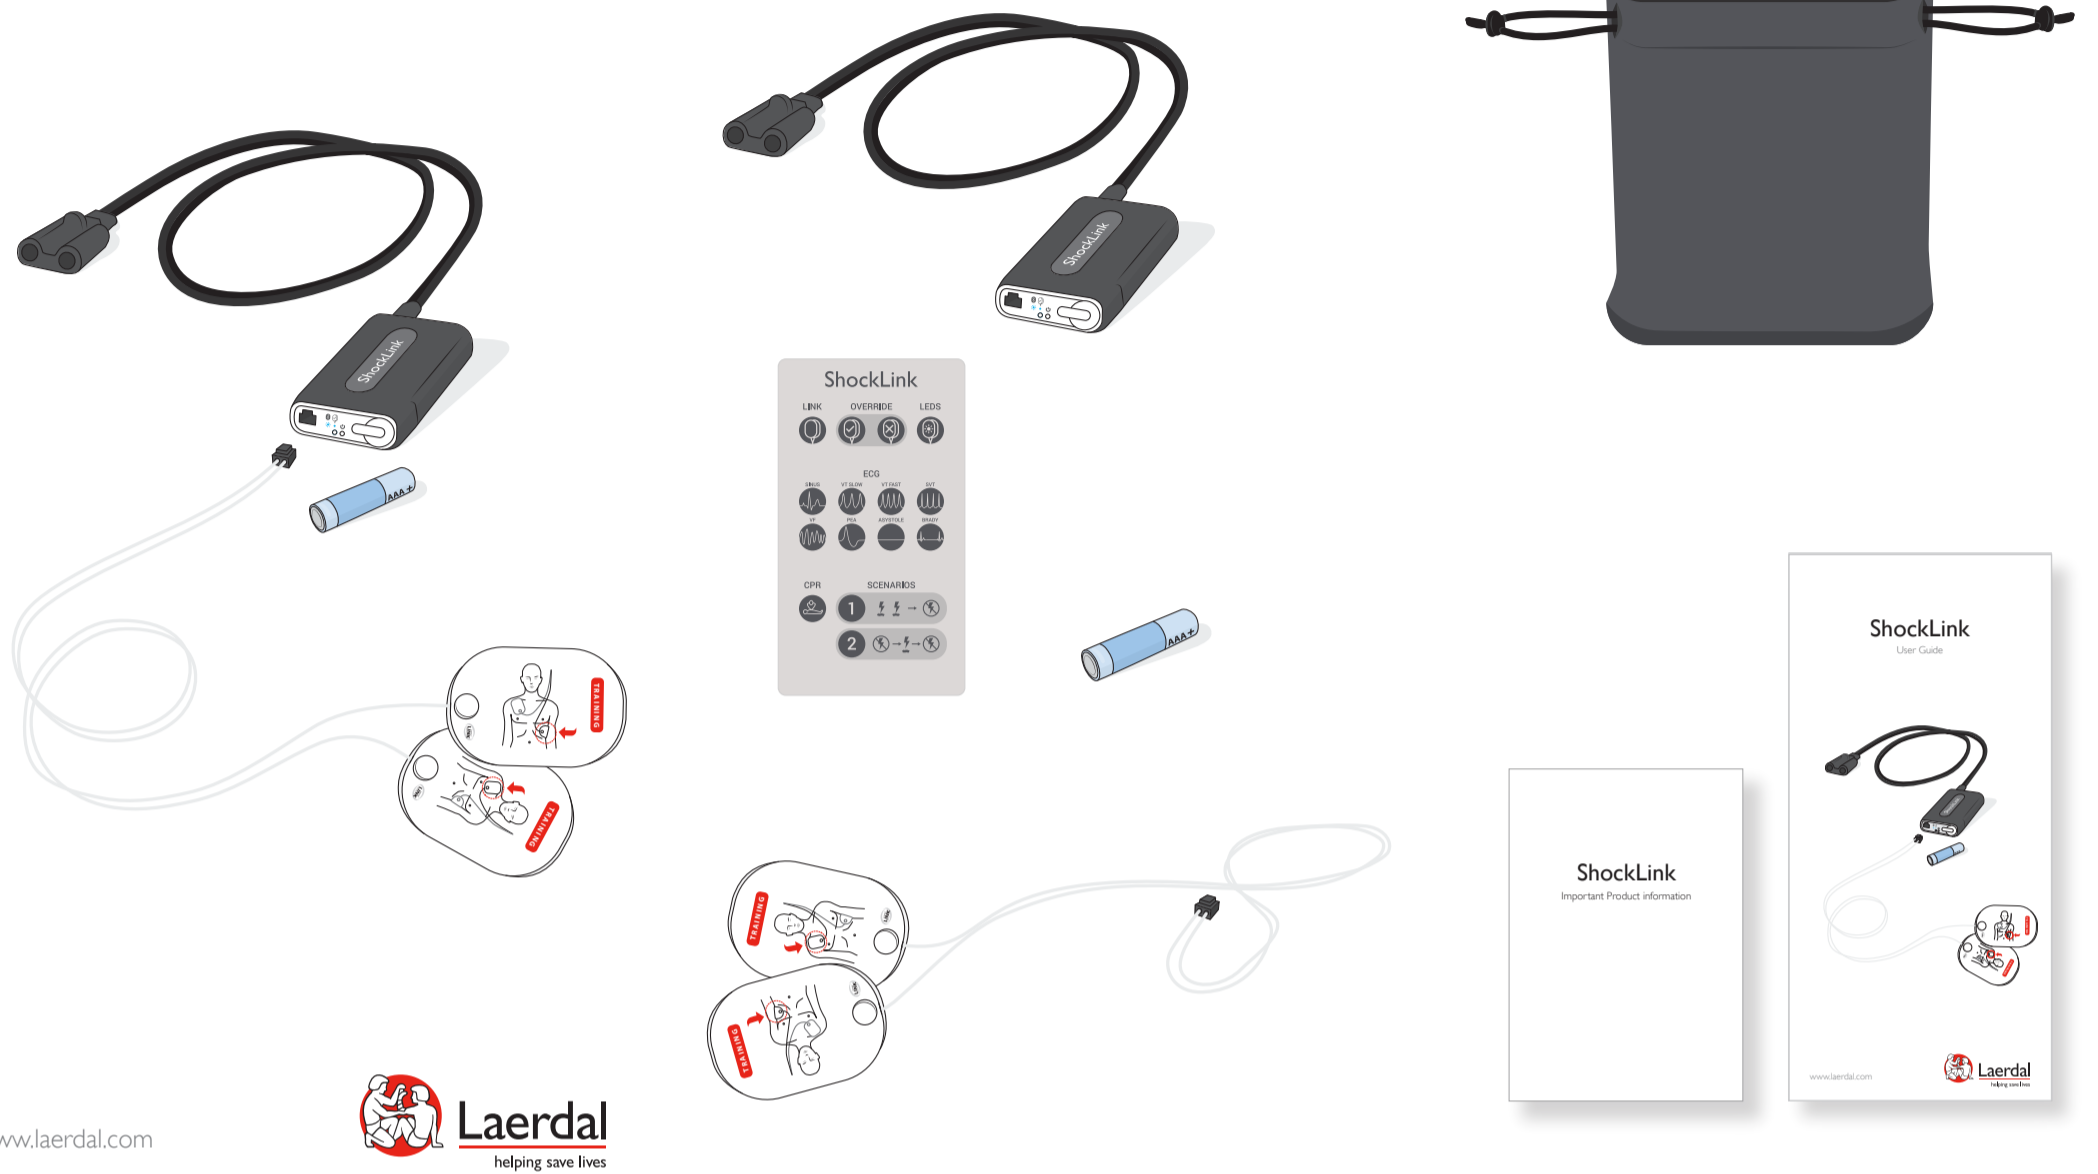

ShockLink

User Guide

Items Included

www.laerdal.com