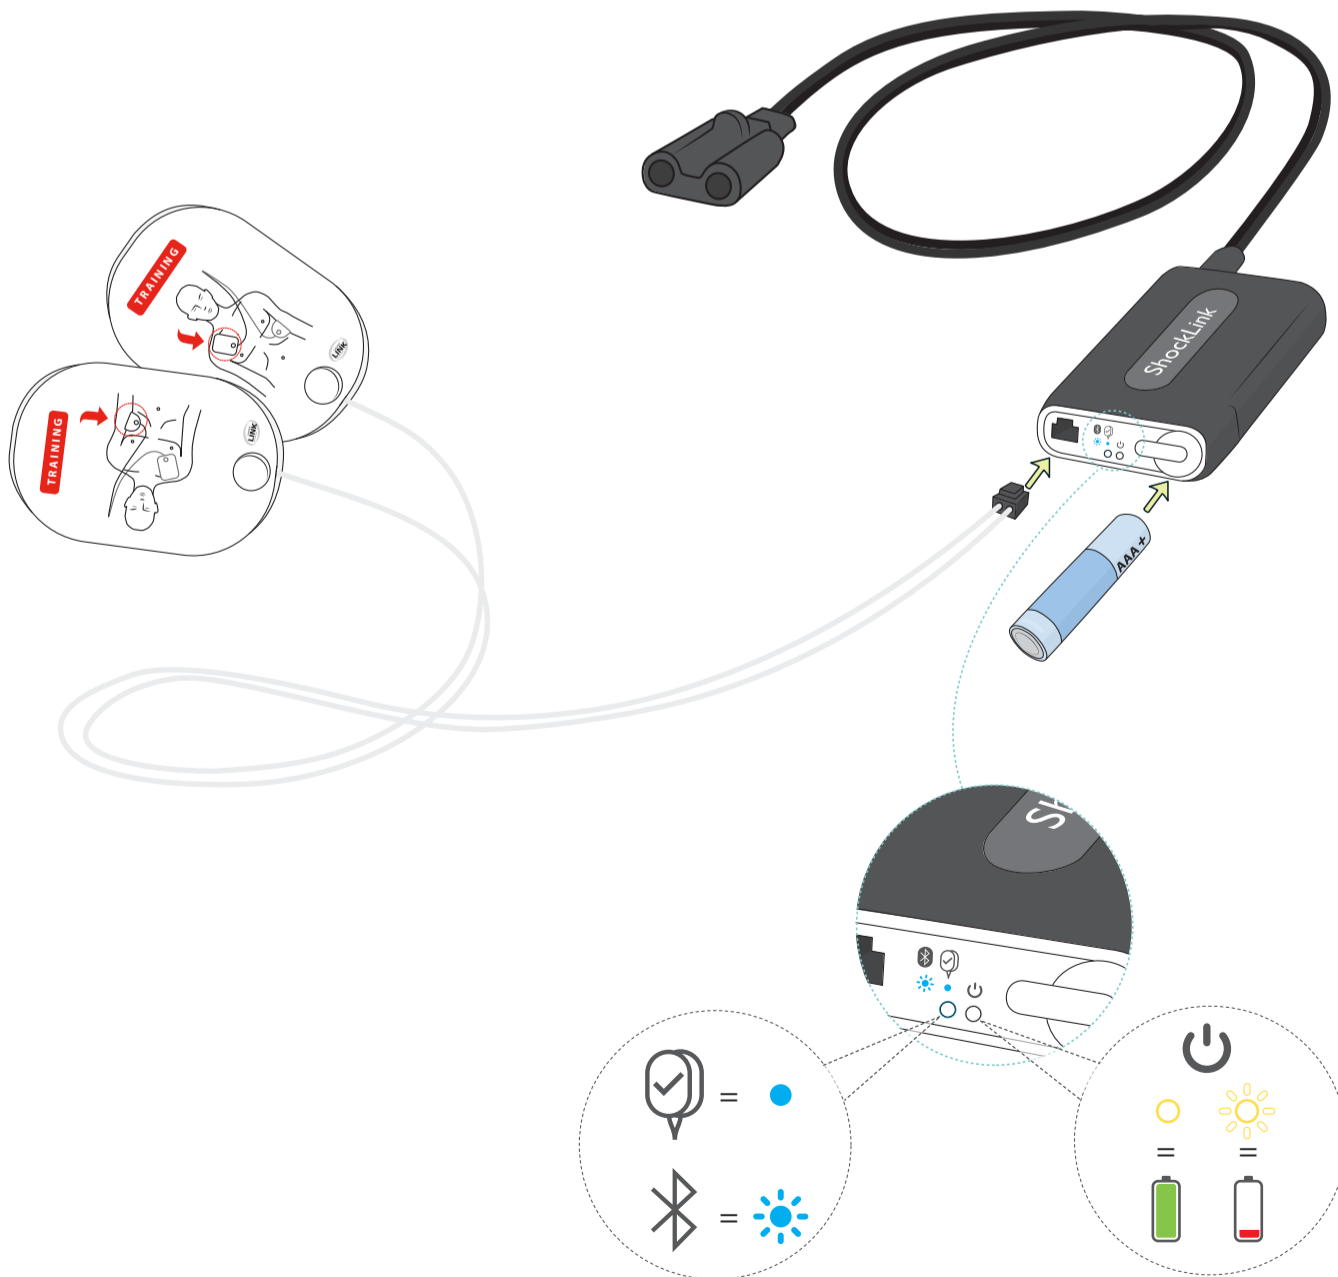

ShockLink Setup

Learn more
www.laerdal.com/shocklink

© 2015 Laerdal Medical AS. All rights reserved.
Printed in China.

20-09355 Rev A

www.laerdal.com