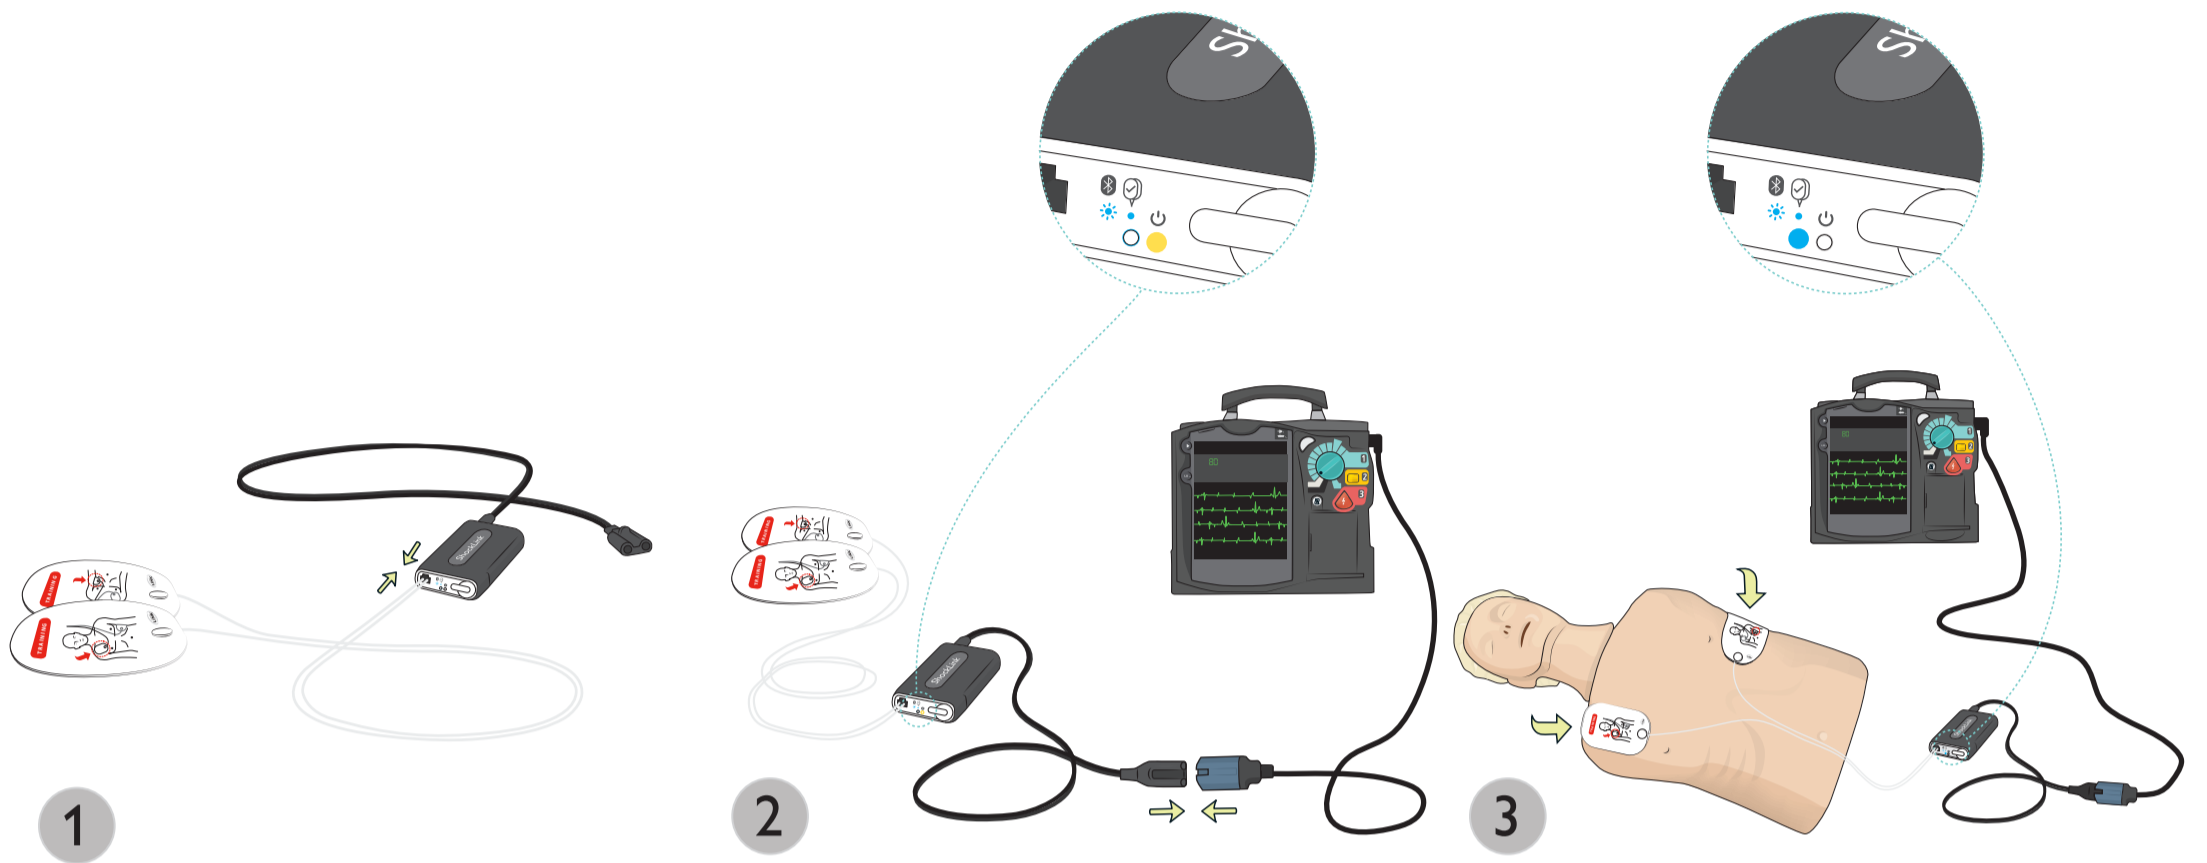

www.laerdal.com

ShockLink

ShockLink Setup

Remote Control Overview