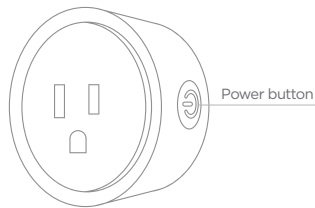

2 Configure the plug

1. Power on the smart plug and ensure that the device is prepared for configuring. The blue light should be flashing slowly.
2. Register a Lenovo ID and log in from the Lenovo Link app. There are two ways to add a device: (1) by clicking the "ADD DEVICE" button in the middle part, or (2) by pressing the "+" icon at the upper right hand corner. Choose the Lenovo Smart Plug.
3. On the next screen, enter your Wi-Fi network name and password. The Wi-Fi network must be 2.4 GHZ.
4. Connect to your plug's Wi-Fi network with `Lenovo_103_XXXX`.

Figure as follows:

5. Once setup is complete, the blue light will stop flashing and turn red. You will be prompted to create a name for your plug.

If for some reason the setup fails, reset and repeat the setup process.

How to reset your plug

When plugged in, press and hold the power button on the side for 5 seconds until the blue light begins flashing. Use the Lenovo Link app to reconfigure the network settings.

Safety Instructions