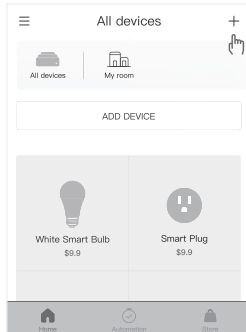

1 Download the App

Download the Lenovo Link app from the Google Play Store or App Store.

All pictures and illustrations in this document are for your reference only and may differ from the final product.

2 Configure the plug

1. Power on the smart plug and ensure that the device is prepared for configuring. The blue light should be flashing slowly.
2. Register a Lenovo ID and log in from the Lenovo Link app. There are two ways to add a device: (1) by clicking the "ADD DEVICE" button in the middle part, or (2) by pressing the "+" icon at the upper right hand corner. Choose the Lenovo Smart Plug.
3. On the next screen, enter your Wi-Fi network name and password. The Wi-Fi network must be 2.4 GHZ.
4. Connect to your plug's Wi-Fi network with `Lenovo_103_XXXX`.

Figure as follows:

5. Once setup is complete, the blue light will stop flashing and turn red. You will be prompted to create a name for your plug.

If for some reason the setup fails, reset and repeat the setup process.