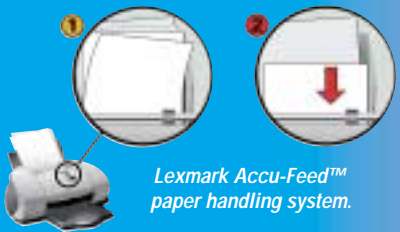

X5150 All-In-One Design

*The personal assistant
that does everything...*

>Print

>Scan

>Copy

...all at the touch of a button.

The Lexmark X5150 is an intuitive, easy-to-use design centre offering remarkable print quality, superior scan resolution and the convenience of a standalone copier. And all in one efficient, high-performance, value for money package. The attractive silver and grey design is small, sophisticated and stylish, while incorporating creative software and a range of innovative features. Plus the X5150 is easy to set up and install, so you will be ready to print in record time.

Versatile flatbed scanner with removable lid lets you scan thick books with ease.

Effortlessly reduce and enlarge photos - even poster-sized prints are easy!

The flexible Accu-Feed™ paper handling system, prevents annoying paper jams by aligning sheets ① and feeding them one at a time ②, with impressive reliability.