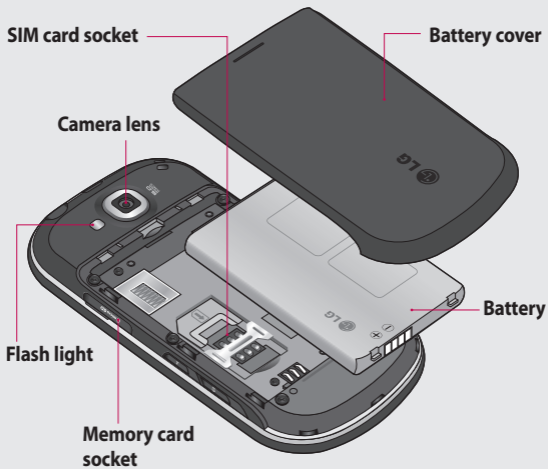

Do not cover the protection film on proximity sensor of LCD. It can be caused the malfunction of sensor.

Getting to know your phone

Charger, Data cable (USB cable)

TIP: Before connecting the USB cable, wait until the phone has powered up and has registered on the network.

Volume keys

- **When the screen is idle:** key tone volume.
- **During a call:** earpiece volume.
- **When playing a track:** controls volume continuously.

SD Card Cap

Music Key

- Go to Music directly.

Camera key

- Go to the camera menu directly by pressing and holding the key.

Open view

Open view

Control key

- Enters symbolic character or certain number

Change the text input mode

(capital/ small)

Symbol key

- Enters symbolic character

Enter key

Clear key

- Clears a character each time it is pressed. Hold the key down to clear all input.

Space key

- Use to enter a space when editing.

Installing the SIM and battery