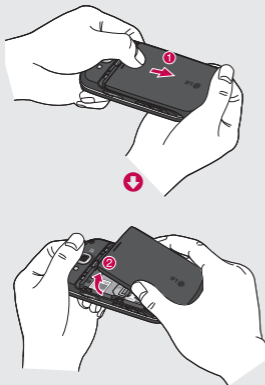

- Go to the camera menu directly by pressing and holding the key.

Open view

Open view

Control key

- Enters symbolic character or certain number

Change the text input mode

(capital/ small)

Symbol key

- Enters symbolic character

Enter key

Clear key

- Clears a character each time it is pressed. Hold the key down to clear all input.

Space key

- Use to enter a space when editing.

Installing the SIM and battery

1 Remove the battery cover

Use your thumbnail to open the battery release button on the bottom of the phone and lift off the battery cover.

2 Remove the battery

Hold the top edge of the battery and lift it away from the battery compartment.

⚠ WARNING: Do not remove the battery when the phone is switched on, as this may damage the phone.

Installing the SIM and battery

3 Install the SIM card

Slide the SIM card into the SIM card holder. Make sure the gold contact area on the card is facing downwards. To remove the SIM card, gently push it until it clicks. Gently pull it out.