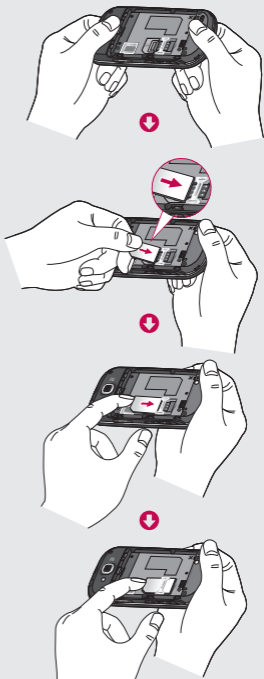

- Go to the camera menu directly by pressing and holding the key.

Open view

Open view

Control key

- Enters symbolic character or certain number

Change the text input mode

(capital/ small)

Symbol key

- Enters symbolic character

Enter key

Clear key

- Clears a character each time it is pressed. Hold the key down to clear all input.

Space key

- Use to enter a space when editing.

Installing the SIM and battery

1 Remove the battery cover

Use your thumbnail to open the battery release button on the bottom of the phone and lift off the battery cover.

2 Remove the battery

Hold the top edge of the battery and lift it away from the battery compartment.

⚠ WARNING: Do not remove the battery when the phone is switched on, as this may damage the phone.

Installing the SIM and battery

3 Install the SIM card

Slide the SIM card into the SIM card holder. Make sure the gold contact area on the card is facing downwards. To remove the SIM card, gently push it until it clicks. Gently pull it out.