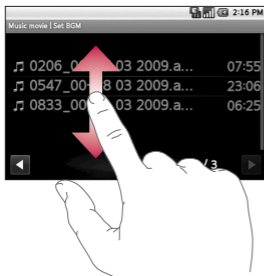

Flicking up & Down

Opening Applications

To open any Application, simply touch its icon.

Proximity sensor

When receiving and making calls, this sensor automatically turns the backlighting off and locks the touch keypad by sensing objects when the phone is near the ear. This makes the battery life last longer and prevents the touch keypad from malfunctioning through automatic key locking during calls. Users, therefore, do not have the inconvenience of unlocking the phone when searching the phonebook during calls.