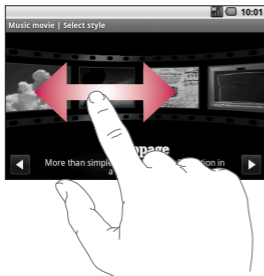

Touch screen tips

The home screen is also a great place to get used to using the touch screen.

To select an item, touch the centre of the icon.

- Do not to press too hard; the touchscreen is sensitive enough to pick up on a light, firm touch.
- Use the tip of your finger to touch the option you require. Be careful not to touch any other keys.
- When the screen light is off, either press the power key or press the Menu key twice.
- Whenever your GW620 is not in use, it will return to the lock screen.

Unlocking the screen

When the screen is locked, either press the Menu key twice or touch and hold the  on the touch screen to return the home screen.

Your home screen

Annunciator

Touch and hold status bar part on the screen, drag  down. At here you can check WiFi and Bluetooth status and other notifications.

Touch screen

The controls on the GW620 touch screen change dynamically, depending on the task you are carrying out. On some screens, you can scroll up and down, or flick left to right.

Flicking left & Right